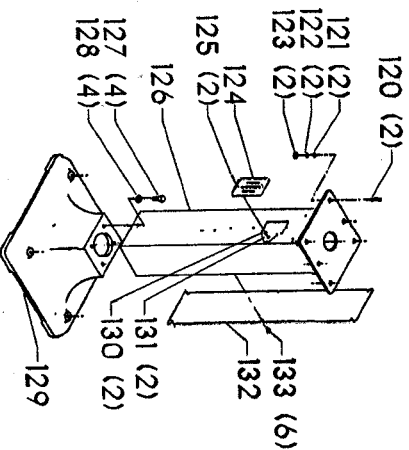

SERVICE NOTE:
 B - Part Number 1349797 (STARTER ASSY) does not include an overload relay. If an overload relay is needed, then order Part Number 1349790 (OVERLOAD RELAY)

23-919 PEDESTAL
 CURRENT MODELS ONLY

23-805 PEDESTAL
 EARLY MODELS ONLY

Parts List for 23-902 Type 1

Item Number	Part Number	Description	Qty Required
1	000000-00	No Longer Available	2
2	901010600612S	CAP SCREW	8
3	412100795002	HEX NUT L H	1
4	412101035001	OUTSIDE FLANGE	2
5	000000-00	No Longer Available	2
6	901010600626S	CAP SCREW	6
7	412100895001	TOOL REST L H	1
8	000000-00	No Longer Available	4
9	904010101607	STEEL WASHER	4
10	412100145001	TOOL REST ARM	2
11	901010600614	CAP SCREW	2
12	412100545001	GUARD L H	1
13	902040101402	WING NUT	2
14	904030201667	WASHER	2
15	000000-00	No Longer Available	2
16	412100365001	SPARK BREAKER	2
17	904010101607	STEEL WASHER	2
18	000000-00	No Longer Available	2
19	000000-00	No Longer Available	4
20	000000-00	No Longer Available	2
21	000000-00	No Longer Available	1
22	412100895002	TOOL REST R H	1
23	902011001027	HEX NUT	1
25	902011201216	HEX NUT	4
26	000000-00	No Longer Available	2
27	000000-00	No Longer Available	2
28	920040107266	BEARING	2