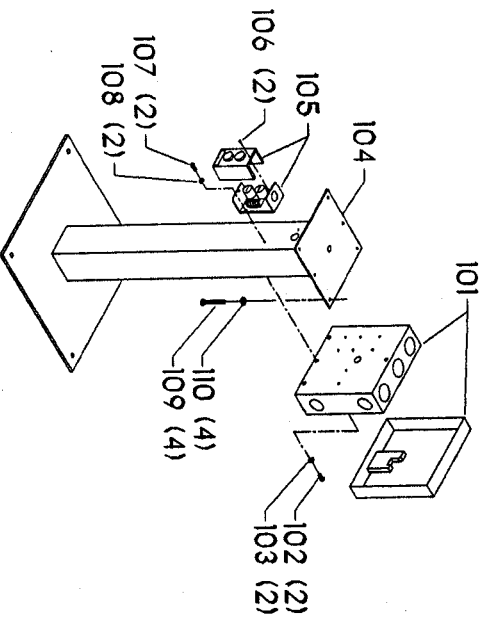

SERVICE NOTE:
 B - Part Number 1349797 (STARTER ASSY) does not include an overload relay. If an overload relay is needed, then order Part Number 1349790 (OVERLOAD RELAY)

23-919 PEDESTAL
 CURRENT MODELS ONLY

23-805 PEDESTAL
 EARLY MODELS ONLY

Parts List for 23-902 Type 1

Item Number	Part Number	Description	Qty Required
1	000000-00	No Longer Available	2
2	901010600612S	CAP SCREW	8
3	412100795002	HEX NUT L H	1
4	412101035001	OUTSIDE FLANGE	2
5	000000-00	No Longer Available	2
6	901010600626S	CAP SCREW	6
7	412100895001	TOOL REST L H	1
8	000000-00	No Longer Available	4
9	904010101607	STEEL WASHER	4
10	412100145001	TOOL REST ARM	2
11	901010600614	CAP SCREW	2
12	412100545001	GUARD L H	1
13	902040101402	WING NUT	2
14	904030201667	WASHER	2
15	000000-00	No Longer Available	2
16	412100365001	SPARK BREAKER	2
17	904010101607	STEEL WASHER	2
18	000000-00	No Longer Available	2
19	000000-00	No Longer Available	4
20	000000-00	No Longer Available	2
21	000000-00	No Longer Available	1
22	412100895002	TOOL REST R H	1
23	902011001027	HEX NUT	1
25	902011201216	HEX NUT	4
26	000000-00	No Longer Available	2
27	000000-00	No Longer Available	2
28	920040107266	BEARING	2