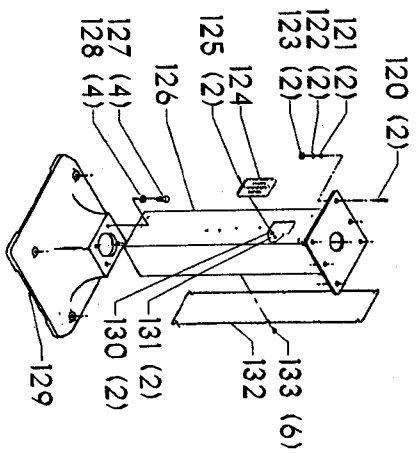

23-856 PEDESTAL
CURRENT MODELS ONLY

23-805 PEDESTAL
EARLY MODELS ONLY

Parts List for 23-860 Type 1

Item Number	Part Number	Description	Qty Required
1	412090315001	GUARD COVER	2
2	901061217383	SCREW	8
3	412100795002	HEX NUT L H	1
4	412101035001	OUTSIDE FLANGE	2
5	412091035001	WHEEL FLANGE	2
6	901010600612S	CAP SCREW	6
7	901010600648S	CAP SCREW	2
8	000000-00	No Longer Available	2
9	000000-00	No Longer Available	2
10	489191-00	HEX NUT	4
11	904010101606S	STEEL WASHER	4
12	000000-00	No Longer Available	2
13	000000-00	No Longer Available	1
14	901010600612S	CAP SCREW	2
15	000000-00	No Longer Available	2
16	902040101402	WING NUT	2
17	904030201667	WASHER	2
18	412080365001	SPARK BREAKER	2
19	491956-00	WASHER	2
20	901010600605	CAP SCREW	2
21	000000-00	No Longer Available	4
22	000000-00	No Longer Available	2
23	000000-00	No Longer Available	1
24	902011001027	HEX NUT	1
25	902011201216	HEX NUT	2
26	412090205001	END BELL	2
27	000000-00	No Longer Available	2

Parts List for 23-860 Type 1

Item Number	Part Number	Description	Qty Required
28	920040107266	BEARING	2
29	438010170148	STATIONARY SWITCH	1
30	000000-00	No Longer Available	1
31	901061317359	SELF TAP SCREW	1
32	000000-00	No Longer Available	1
33	000000-00	No Longer Available	1
34	000000-00	No Longer Available	1
34	000000-00	No Longer Available	1
35	000000-00	No Longer Available	2
36	961010107460	BUTTON	2
37	000000-00	No Longer Available	1
38	438016280005	SWITCH ASSY	1
39	000000-00	No Longer Available	1
40	901030300761	SCREW	1
41	000000-00	No Longer Available	1
42	000000-00	No Longer Available	1
43	491956-00	WASHER	2
44	901010600607S	SCREW	2
45	000000-00	No Longer Available	1
46	901010600605	CAP SCREW	2
47	000000-00	No Longer Available	1
48	438010040007S	CLAMP	1
49	000000-00	No Longer Available	1
50	5140069-51	SCREW	1
51	000000-00	No Longer Available	2
52	412080535001	PLEXIGLASS LENS	2
65	000000-00	No Longer Available	1