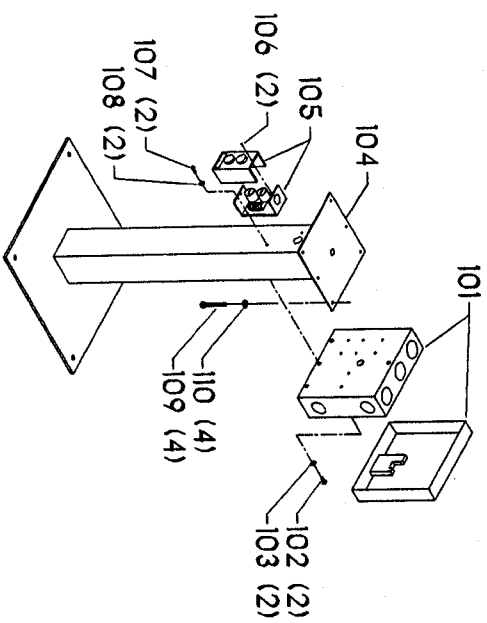

23-856 PEDESTAL
CURRENT MODELS ONLY

23-805 PEDESTAL
EARLY MODELS ONLY

Parts List for 23-860 Type 1

Item Number	Part Number	Description	Qty Required
1	412090315001	GUARD COVER	2
2	901061217383	SCREW	8
3	412100795002	HEX NUT L H	1
4	412101035001	OUTSIDE FLANGE	2
5	412091035001	WHEEL FLANGE	2
6	901010600612S	CAP SCREW	6
7	901010600648S	CAP SCREW	2
8	000000-00	No Longer Available	2
9	000000-00	No Longer Available	2
10	489191-00	HEX NUT	4
11	904010101606S	STEEL WASHER	4
12	000000-00	No Longer Available	2
13	000000-00	No Longer Available	1
14	901010600612S	CAP SCREW	2
15	000000-00	No Longer Available	2
16	902040101402	WING NUT	2
17	904030201667	WASHER	2
18	412080365001	SPARK BREAKER	2
19	491956-00	WASHER	2
20	901010600605	CAP SCREW	2
21	000000-00	No Longer Available	4
22	000000-00	No Longer Available	2
23	000000-00	No Longer Available	1
24	902011001027	HEX NUT	1
25	902011201216	HEX NUT	2
26	412090205001	END BELL	2
27	000000-00	No Longer Available	2

Parts List for 23-860 Type 1

Item Number	Part Number	Description	Qty Required
28	920040107266	BEARING	2
29	438010170148	STATIONARY SWITCH	1
30	000000-00	No Longer Available	1
31	901061317359	SELF TAP SCREW	1
32	000000-00	No Longer Available	1
33	000000-00	No Longer Available	1
34	000000-00	No Longer Available	1
34	000000-00	No Longer Available	1
35	000000-00	No Longer Available	2
36	961010107460	BUTTON	2
37	000000-00	No Longer Available	1
38	438016280005	SWITCH ASSY	1
39	000000-00	No Longer Available	1
40	901030300761	SCREW	1
41	000000-00	No Longer Available	1
42	000000-00	No Longer Available	1
43	491956-00	WASHER	2
44	901010600607S	SCREW	2
45	000000-00	No Longer Available	1
46	901010600605	CAP SCREW	2
47	000000-00	No Longer Available	1
48	438010040007S	CLAMP	1
49	000000-00	No Longer Available	1
50	5140069-51	SCREW	1
51	000000-00	No Longer Available	2
52	412080535001	PLEXIGLASS LENS	2
65	000000-00	No Longer Available	1