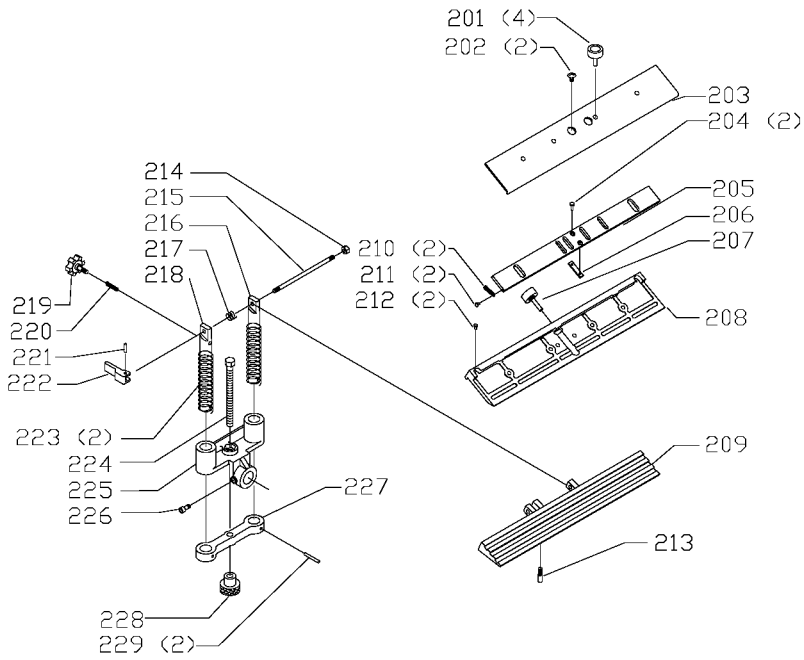

AVAILABLE AS AN ACCESSORY

Parts List for 23-710 Type 1

Item Number	Part Number	Description	Qty Required
1	1348212	KNOB	2
2	1348213	PLATE	1
3	000000-00	No Longer Available	1
4	1348925	SPECIAL SCREW	1
5	1348215	STOP SLIDE	1
6	1345979	SCREW	2
7	000000-00	No Longer Available	1
7	1348216	SLIDE PLATE	1
9	1246081	ROLL PIN	2
10	000000-00	No Longer Available	1
11	000000-00	No Longer Available	1
12	488822-00	FLAT WASHER	1
13	1310216	LOCKWASHER	1
14	000000-00	No Longer Available	1
15	000000-00	No Longer Available	1
16	1348225	SPRING	1
17	1348171	SCREW	1
18	000000-00	No Longer Available	1
19	1310216	LOCKWASHER	1
19	488822-00	FLAT WASHER	1
19	1243530	SCREW	1
20	1348220	GUIDE	1
20	1342395	TOOL REST ASSY	1
21	000000-00	No Longer Available	1
21	1246140	FL WASHER	1
21	1348167	SPRING	1
22	1342396	ROD	1