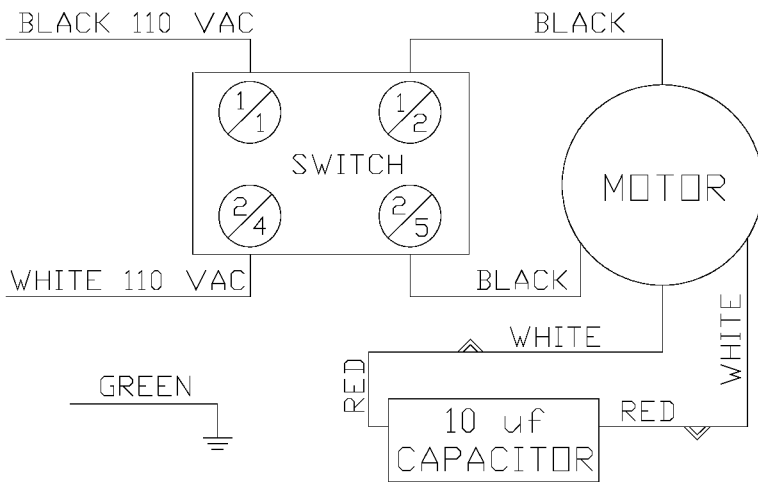

AVAILABLE AS AN ACCESSORY

Parts List for 23-710 Type 1

Item Number	Part Number	Description	Qty Required
1	1348212	KNOB	2
2	1348213	PLATE	1
3	000000-00	No Longer Available	1
4	1348925	SPECIAL SCREW	1
5	1348215	STOP SLIDE	1
6	1345979	SCREW	2
7	000000-00	No Longer Available	1
7	1348216	SLIDE PLATE	1
9	1246081	ROLL PIN	2
10	000000-00	No Longer Available	1
11	000000-00	No Longer Available	1
12	488822-00	FLAT WASHER	1
13	1310216	LOCKWASHER	1
14	000000-00	No Longer Available	1
15	000000-00	No Longer Available	1
16	1348225	SPRING	1
17	1348171	SCREW	1
18	000000-00	No Longer Available	1
19	1310216	LOCKWASHER	1
19	488822-00	FLAT WASHER	1
19	1243530	SCREW	1
20	1348220	GUIDE	1
20	1342395	TOOL REST ASSY	1
21	000000-00	No Longer Available	1
21	1246140	FL WASHER	1
21	1348167	SPRING	1
22	1342396	ROD	1

Parts List for 23-710 Type 1

Item Number	Part Number	Description	Qty Required
213	1348159	PIN	1
214	1343642	LOCK NUT	1
215	1348162	SHAFT	1
216	1348163	ROD	1
217	1348164	SPRING	1
218	1348165	ROD W/HOLE	1
219	000000-00	No Longer Available	1
220	1348167	SPRING	1
221	000000-00	No Longer Available	1
222	1348168	LEVER	1
223	1348172	SPRING	2
224	1348169	HEX HEAD SCREW	1
225	23-715	KNIFE GRIND ATTCH	1
226	1348171	SCREW	1
227	1348173	BEAM	1
228	1348174	KNOB	1
229	1348176	ROLL PIN	2
250	23-715	KNIFE GRIND ATTCH	1