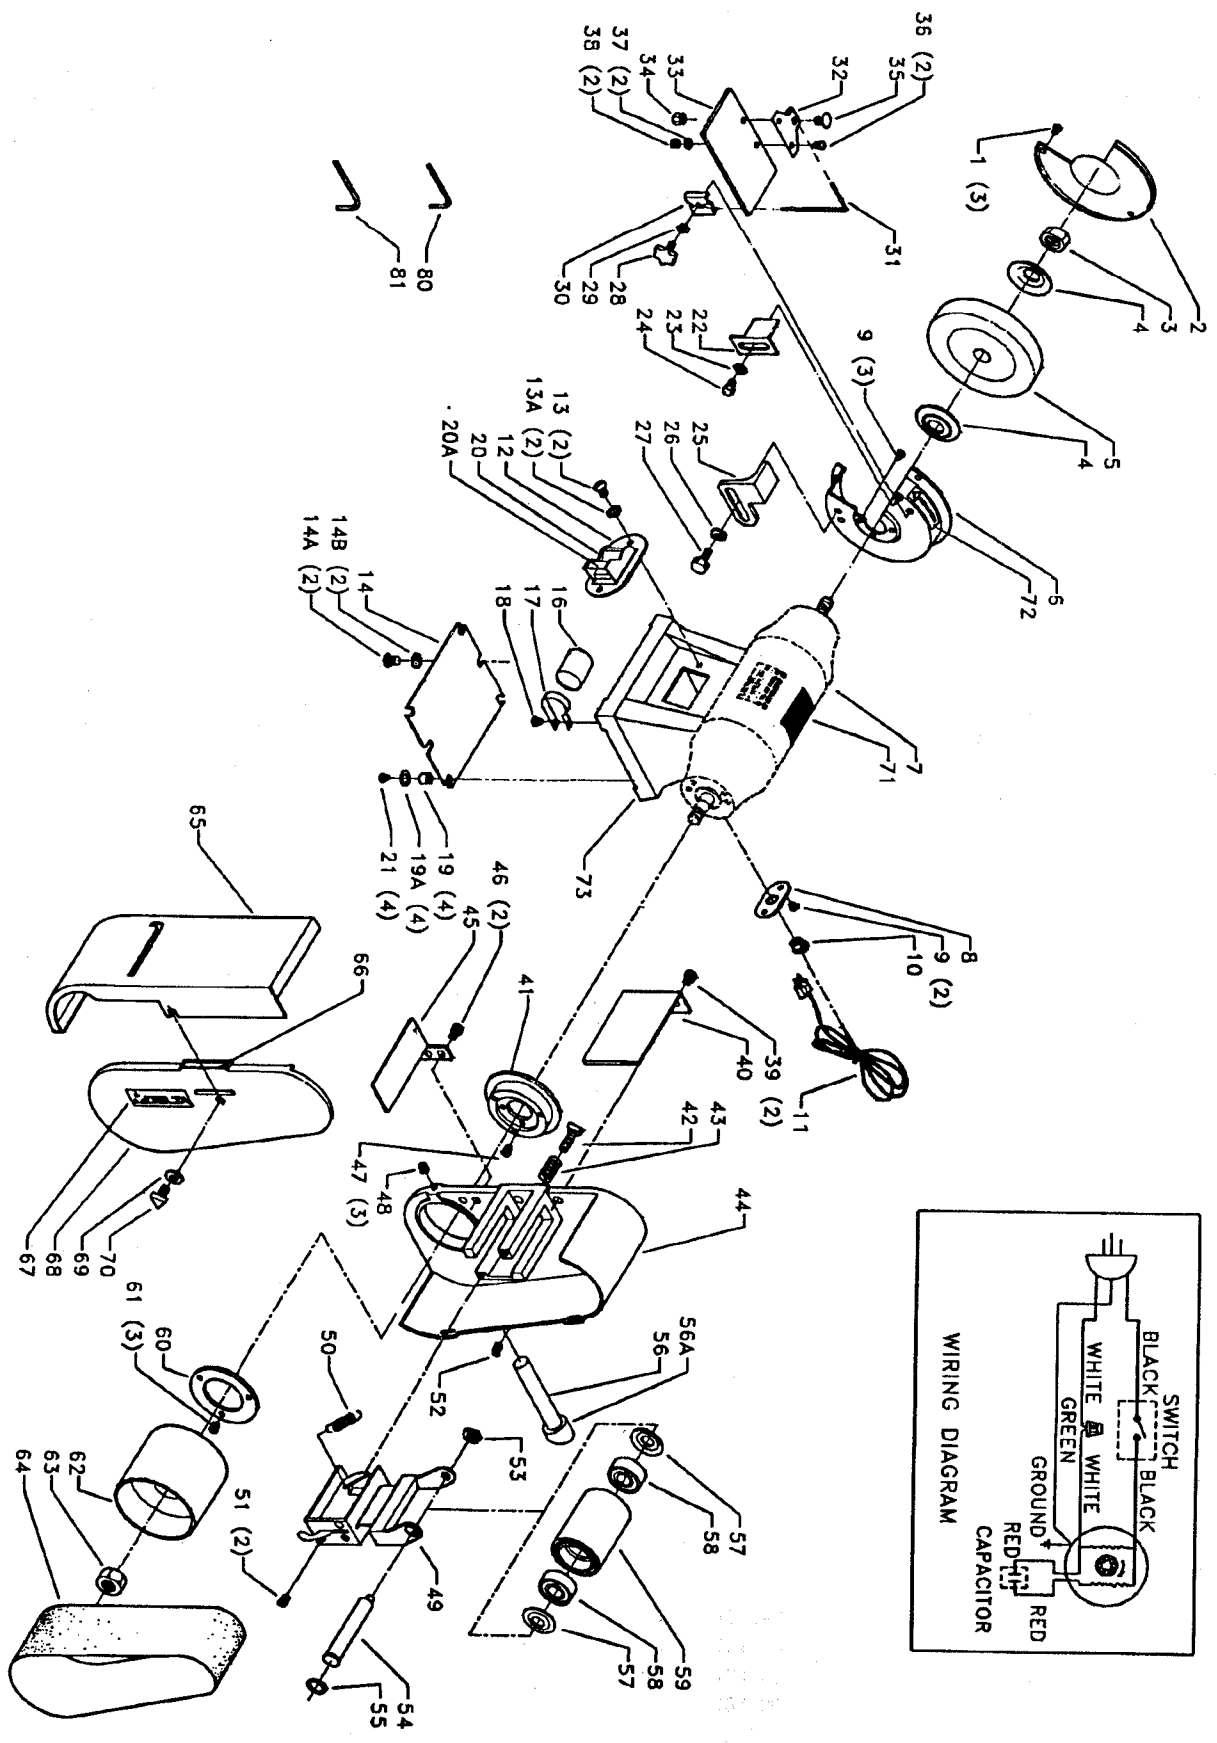

**MODEL 23-675
GRINDER/FINISHER**

Part No. 1344281
Revised 10-15-91

G-1L

Parts List for 23-675 Type 1

Item Number	Part Number	Description	Qty Required
1	1320003	SCREW	3
2	1320832	COVER	1
3	1320074	LH NUT	1
4	1320201	FLANGE	2
5	23-683	6IN GRIND WHEEL/36G	1
6	1320830	GUARD LH	1
7	000000-00	No Longer Available	1
8	1320211	PLATE	1
9	1320005	SCREW	5
10	1320130	STRAIN RELIEF	1
11	1320125	POWER CORD	1
12	000000-00	No Longer Available	1
13	000000-00	No Longer Available	1
13	491958-00	LOCK WASHER	2
14	1320216	COVER	1
14	1320005	SCREW	2
14	491958-00	LOCK WASHER	2
16	000000-00	No Longer Available	1
17	1320160	CLAMP	1
18	1320005	SCREW	1
19	1320217	PAD	4
19	1320087	WASHER	4
20	489105-00	SWITCH	1
20	489105-00	SWITCH	1
20	1343758	KEY	1
21	901023031066	SCREW	4
22	1320209S	SPARK BREAKER	1

Parts List for 23-675 Type 1

Item Number	Part Number	Description	Qty Required
23	1320090	WASHER	1
24	1340609	BOLT	1
25	1320210	TOOL REST LH	1
26	904010101604S	STEEL WASHER	1
27	489047-00	CAP SCREW	1
28	931021131172	KNOB	1
29	904020101703S	LOCK WASHER	1
30	1320422	BRACKET	1
31	1320423	ROD	1
32	1320426	FRAME	1
33	1320424	EYESHIELD	1
34	489026-00	HEX NUT	1
35	901110200821	CARRIAGE BOLT	1
36	901023031066	SCREW	2
37	1320087	WASHER	2
38	902011201216	HEX NUT	2
39	1246051	CAP SCREW	2
40	000000-00	No Longer Available	1
41	000000-00	No Longer Available	1
42	000000-00	No Longer Available	1
43	000000-00	No Longer Available	1
44	000000-00	No Longer Available	1
45	000000-00	No Longer Available	1
46	1246051	CAP SCREW	2
47	1320005	SCREW	3
48	1243339	SCREW	1
49	1344512	SUPPORT	1

Parts List for 23-675 Type 1

Item Number	Part Number	Description	Qty Required
81	422291010002	4MM HEX WRENCH	1