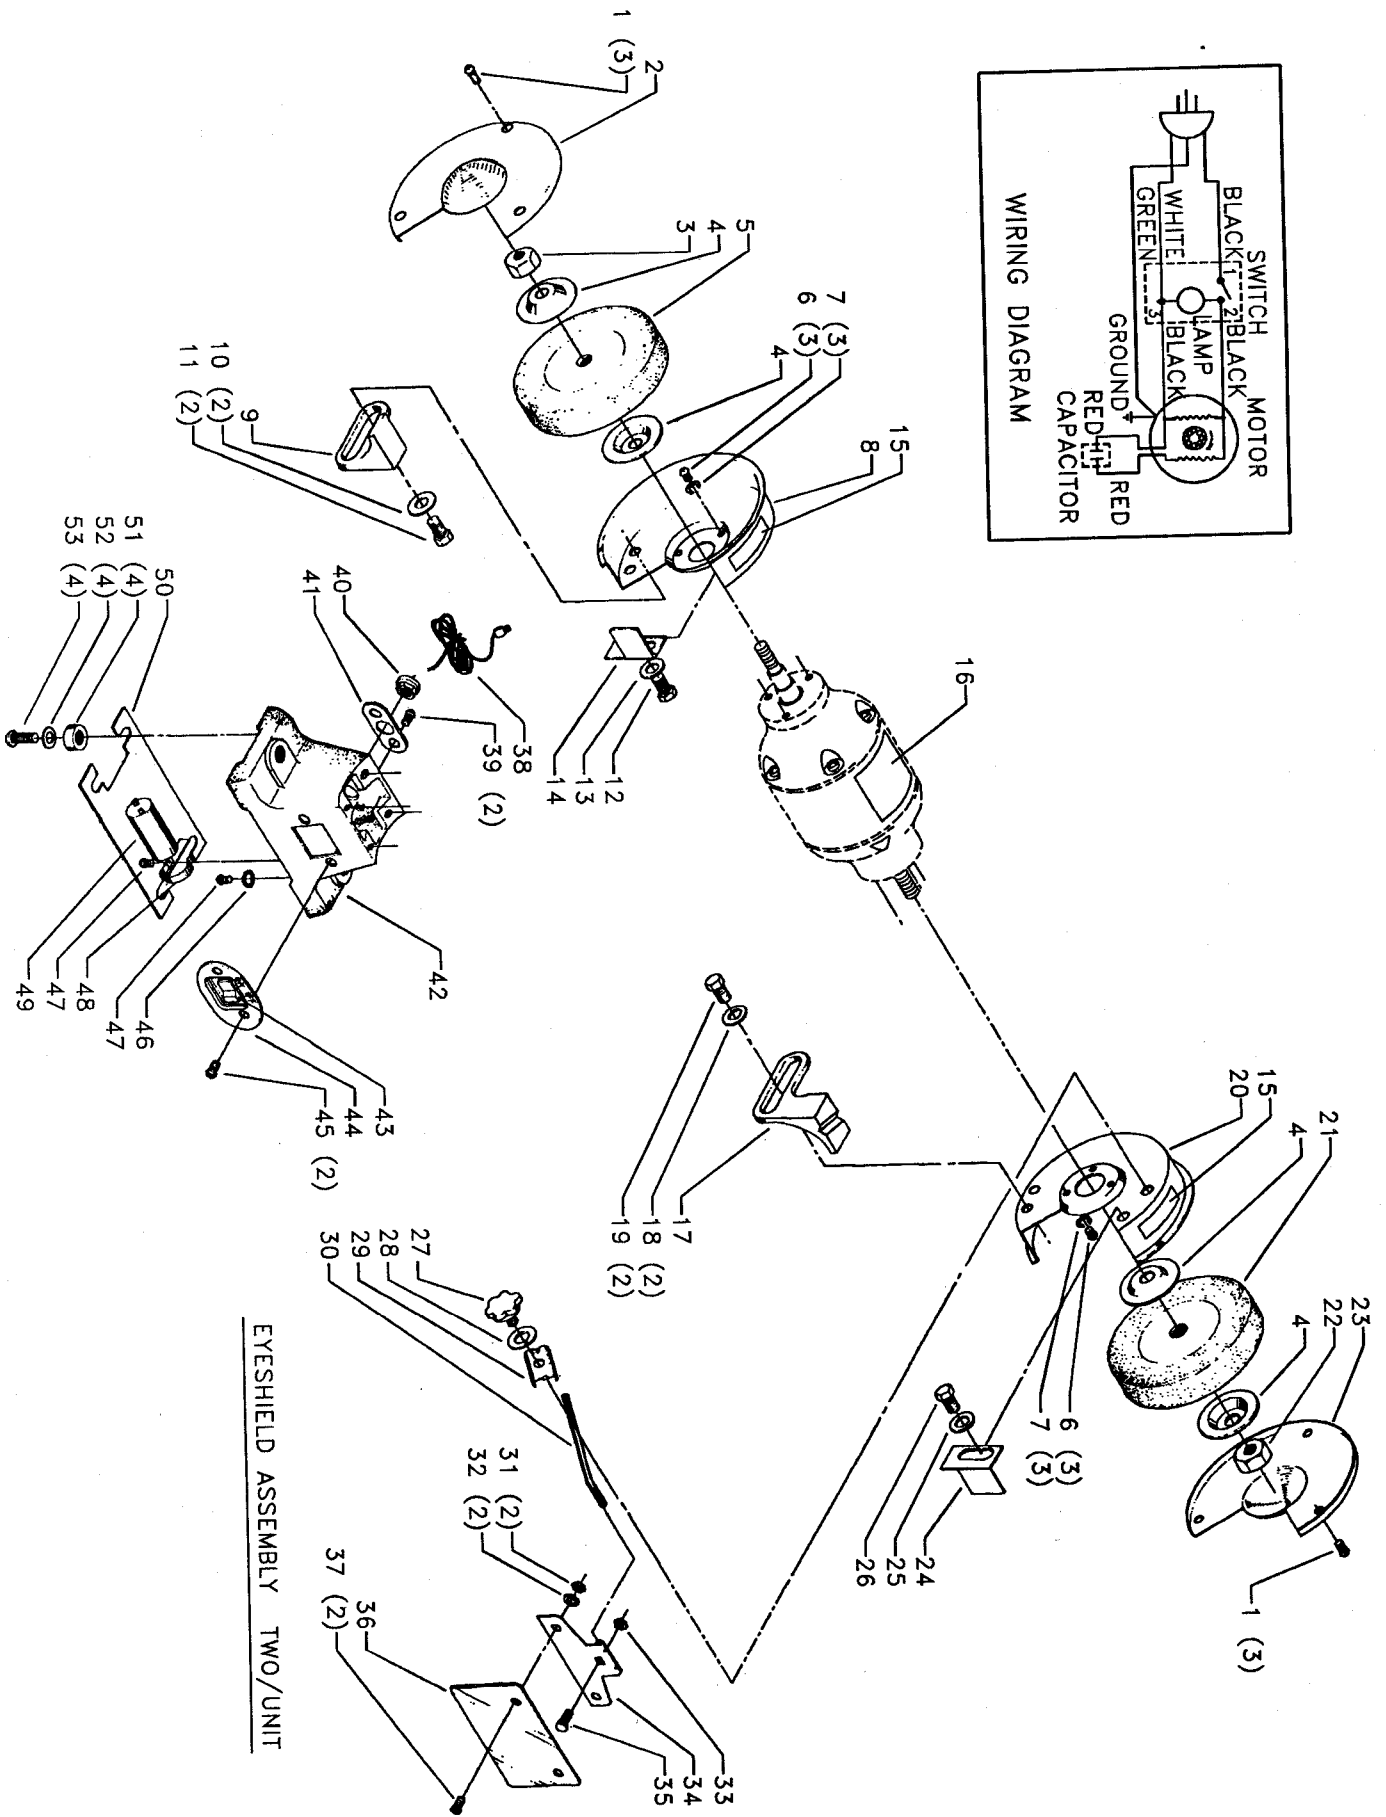

**23-660 6" THIN LINE  
BENCH GRINDER**

Part No 1344279  
Dated 10-91

**G-1K**

## Parts List for 23-660 Type 1

Item Number	Part Number	Description	Qty Required
1	1320003	SCREW	6
2	1320832	COVER	1
3	1320074	LH NUT	1
4	1320201	FLANGE	4
5	23-683	6IN GRIND WHEEL/36G	1
6	1320005	SCREW	6
7	000000-00	No Longer Available	6
8	1320830	GUARD LH	1
9	1320210	TOOL REST LH	1
10	491956-00	WASHER	2
11	489047-00	CAP SCREW	2
12	901010600605	CAP SCREW	1
13	1320090	WASHER	1
14	1320209S	SPARK BREAKER	1
15	491834-00	ROTATION LABEL	2
16	000000-00	No Longer Available	1
17	1320220	TOOL REST RH	1
18	491956-00	WASHER	2
19	901010600607S	SCREW	2
20	000000-00	No Longer Available	1
21	23-684	6IN GRIND WHEEL/60G	1
22	1320075	HEX NUT 1/2-12	1
23	1320832	COVER	1
24	1320221	SPARK BREAKER	1
25	1320090	WASHER	1
26	901010600605	CAP SCREW	1
27	931021131172	KNOB	1

## Parts List for 23-660 Type 1

Item Number	Part Number	Description	Qty Required
28	904020101703S	LOCK WASHER	1
29	1320422	BRACKET	1
30	1320423	ROD	1
31	902011201216	HEX NUT	2
32	1320087	WASHER	2
33	489026-00	HEX NUT	1
34	1320426	FRAME	1
35	901110200821	CARRIAGE BOLT	1
36	1320424	EYESHIELD	1
37	901023031066	SCREW	2
38	1320125	POWER CORD	1
39	1320005	SCREW	2
40	1320130	STRAIN RELIEF	1
41	1320211	PLATE	1
42	000000-00	No Longer Available	1
43	1320151	SWITCH	1
44	000000-00	No Longer Available	1
45	1320003	SCREW	2
46	488983-00	LOCK WASHER	1
47	1320005	SCREW	2
48	1320160	CLAMP	1
49	1343835	CAPACITOR	1
50	1320216	COVER	1
51	1320217	PAD	4
52	1320087	WASHER	4
53	901023031066	SCREW	4