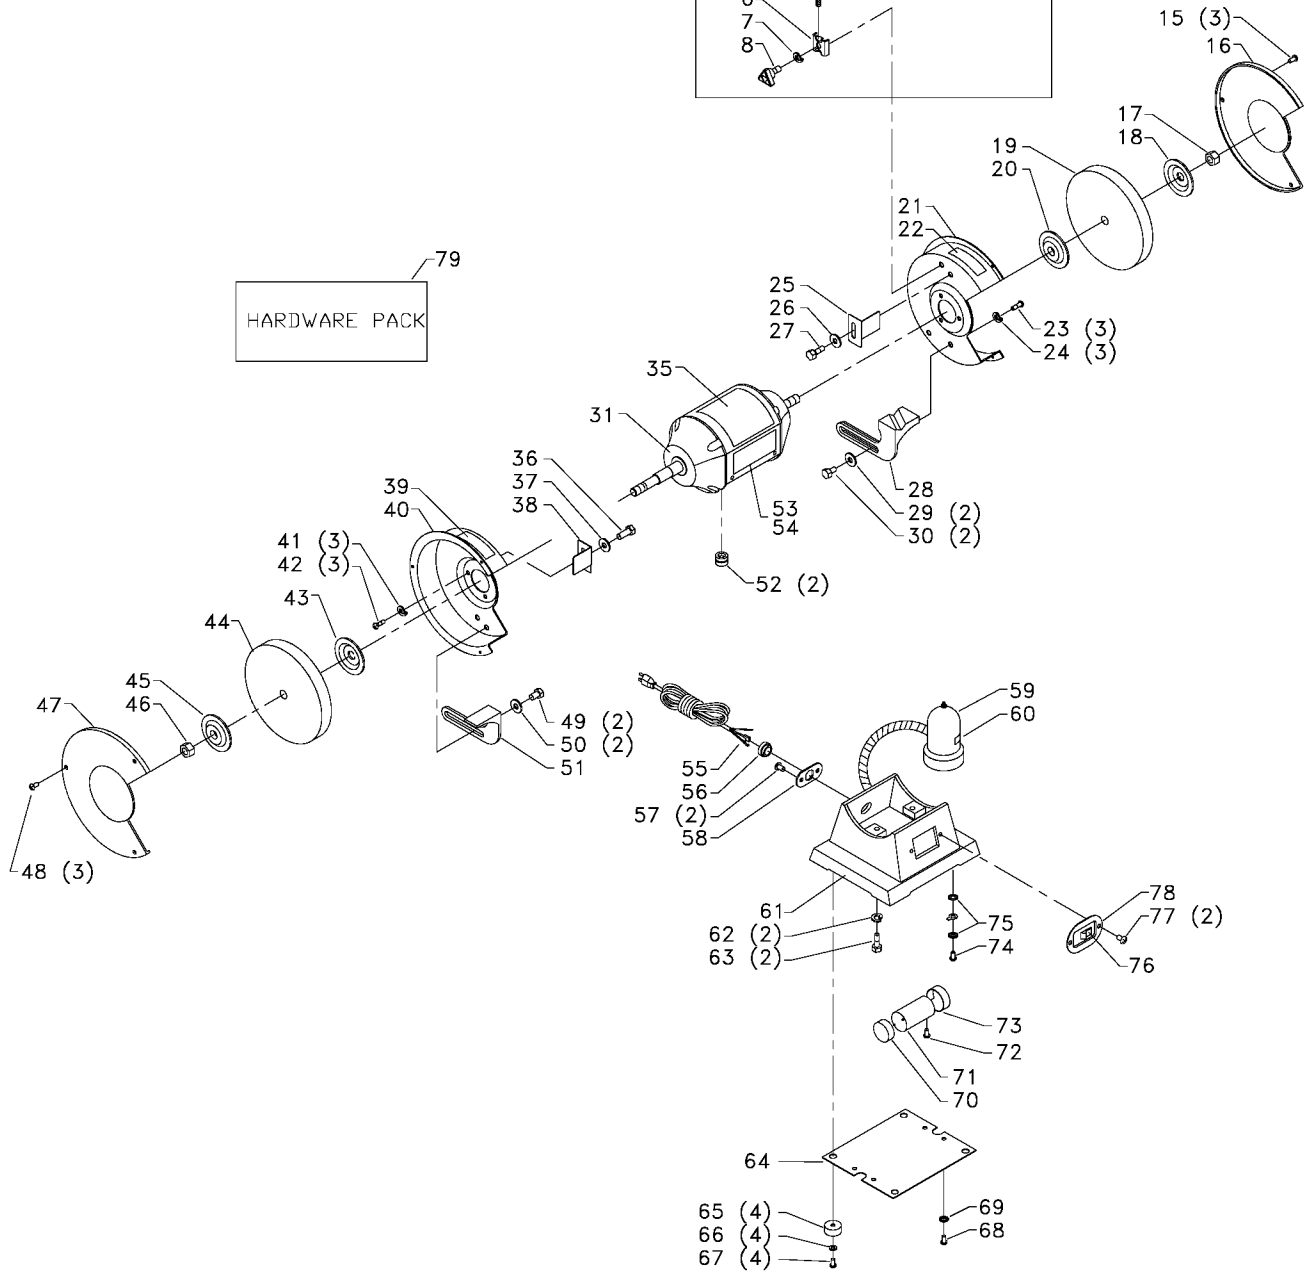

## Parts List for 23-640 Type 2

Item Number	Part Number	Description	Qty Required
1	901023031066	SCREW	2
2	000000-00	No Longer Available	1
3	901110200821	CARRIAGE BOLT	1
4	1343846	FRAME	1
5	1320423	ROD	1
6	1320422	BRACKET	1
7	904020101703S	LOCK WASHER	1
8	1343841	KNOB W/STUD	1
9	904010101614S	STEEL WASHER	1
10	489026-00	HEX NUT	1
11	902011201216	HEX NUT	2
12	1320087	WASHER	2
15	1320003	SCREW	3
16	1320832	COVER	1
17	1320075	HEX NUT 1/2-12	1
18	1320201	FLANGE	1
19	23-684	6IN GRIND WHEEL/60G	1
20	1320201	FLANGE	1
21	000000-00	No Longer Available	1
22	A18388	ROTATION LABEL	1
23	1320005	SCREW	3
25	1320221	SPARK BREAKER	1
26	1320090	WASHER	1
27	1340609	BOLT	1
28	1320220	TOOL REST RH	1
29	491956-00	WASHER	2
30	489047-00	CAP SCREW	2

## Parts List for 23-640 Type 2

Item Number	Part Number	Description	Qty Required
31	900834	MOTOR	1
35	000000-00	No Longer Available	1
36	1340609	BOLT	1
37	1320090	WASHER	1
38	1320209S	SPARK BREAKER	1
39	A18388	ROTATION LABEL	1
40	1320830	GUARD LH	1
42	1320005	SCREW	3
43	1320201	FLANGE	1
44	23-683	6IN GRIND WHEEL/36G	1
45	1320201	FLANGE	1
46	1320074	LH NUT	1
47	1320832	COVER	1
48	1320003	SCREW	3
49	901010600605	CAP SCREW	2
50	491956-00	WASHER	2
51	1320210	TOOL REST LH	1
52	1320155	GROMMET	2
55	1320125	POWER CORD	1
56	1310057	STRAIN RELIEF	1
57	1320005	SCREW	2
58	1320211	PLATE	1
61	000000-00	No Longer Available	1
62	491957-00	LOCK WASHER	2
63	901020100511	MACHINE SCREW	2
64	1320216	COVER	1
65	1320217	PAD	4

## Parts List for 23-640 Type 2

Item Number	Part Number	Description	Qty Required
66	1320087	WASHER	4
67	901023031066	SCREW	4
68	1320005	SCREW	1
69	488983-00	LOCK WASHER	1
71	1349148	CAPACITOR	1
72	1320005	SCREW	1
73	1320160	CLAMP	1
74	1320005	SCREW	1
75	488983-00	LOCK WASHER	1
76	1320151	SWITCH	1
77	1320003	SCREW	2
78	000000-00	No Longer Available	1
79	901292	HARDWARE PACK	1