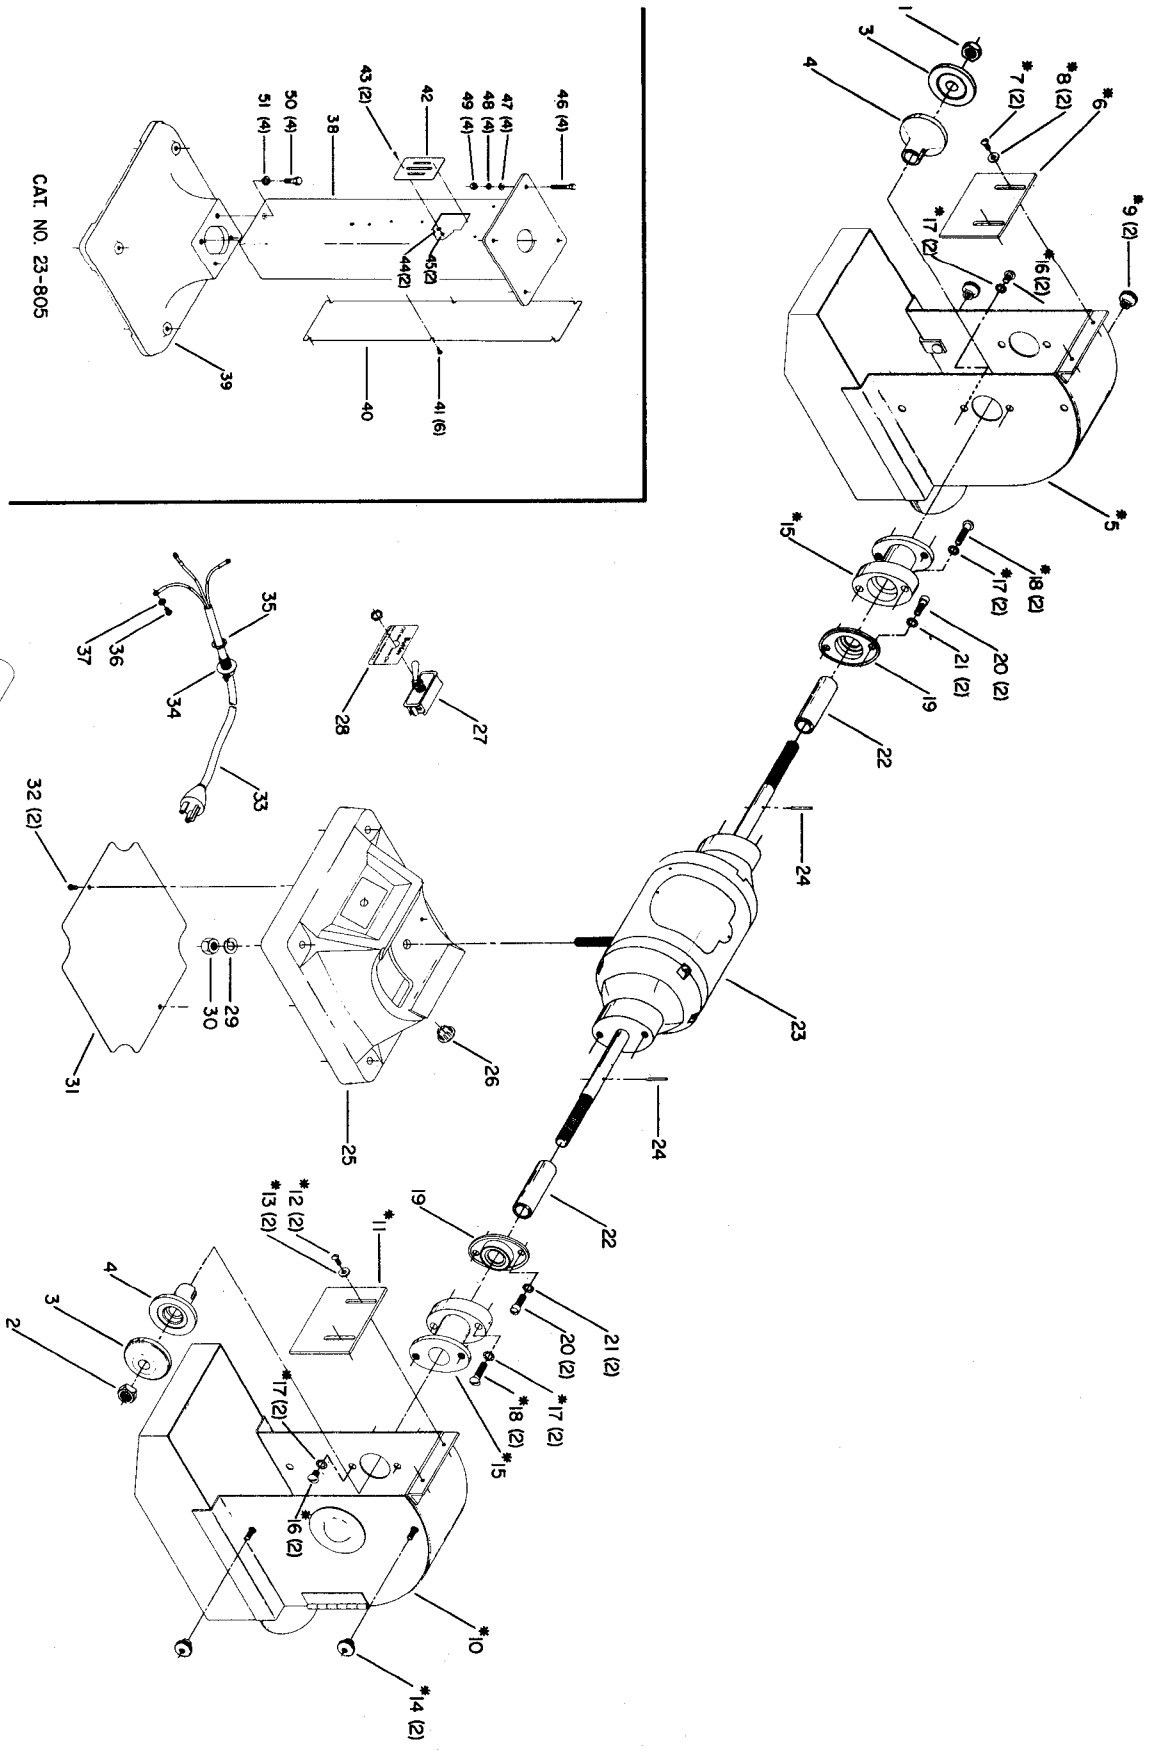

23-233, 23-234, 23-239, 23-241, 23-242, 23-243, 23-249, 23-251, 23-261, 23-262, 23-263, 23-268 1/2 HP LONG-SHAFT BUFFER

CAT. NO. 23-805

*NOT INCLUDED WITH BASIC MACHINE

Parts List for 23-239 Type 1

Item Number	Part Number	Description	Qty Required
1	902012009848S	ARBOR NUT-LH	1
2	902012012571S	HEX NUT	1
3	424021030001	FLANGE	1
4	412011035005	FLANGE	1
5	000000-00	No Longer Available	1
7	901020100561S	MACHINE SCREW	2
8	5140010-69	WASHER	2
9	000000-00	No Longer Available	2
10	000000-00	No Longer Available	1
12	901020100561S	MACHINE SCREW	2
13	5140010-69	WASHER	2
14	000000-00	No Longer Available	2
16	901020100520	MACHINE SCREW	2
17	904030301656S	LOCK WASHER	8
18	901010600649S	CAP SCREW	4
19	412013795001	BEARING SEAL	1
20	901020500704	CAP SCREW	4
21	000000-00	No Longer Available	4
22	000000-00	No Longer Available	1
24	905010102719	ROLL PIN	1
25	000000-00	No Longer Available	1
26	961010107460	BUTTON	1
27	1225378	SWITCH	1
28	438010210246	SWITCH PLATE	1
29	904020101716	LOCK WASHER	1
30	902010101232	HEX NUT	1
31	412010315006	SHIELD PLATE	1

Parts List for 23-239 Type 1

Item Number	Part Number	Description	Qty Required
32	491948-00	SCREW	2
33	000000-00	No Longer Available	1
34	438010040007S	CLAMP	1
35	438010090001S	LOCK NUT	1
36	000000-00	No Longer Available	1
37	5140099-99	LOCK WASHER	1
39	000000-00	No Longer Available	1
41	901030408015S	CAP SCREW	6
42	402040310001S	SWITCH OPENING COVER	1
43	000000-00	No Longer Available	2
44	492056-00	WASHER	2
45	902011209232	HEX NUT	2
46	901010600635S	SCREW	4
47	904010101620S	WASHER	4
48	904020101703S	LOCK WASHER	4
49	902010101300S	HEX NUT	4
50	901010600628	CAP SCREW	4
51	904020201705	LOCK WASHER	4
52	000000-00	No Longer Available	1