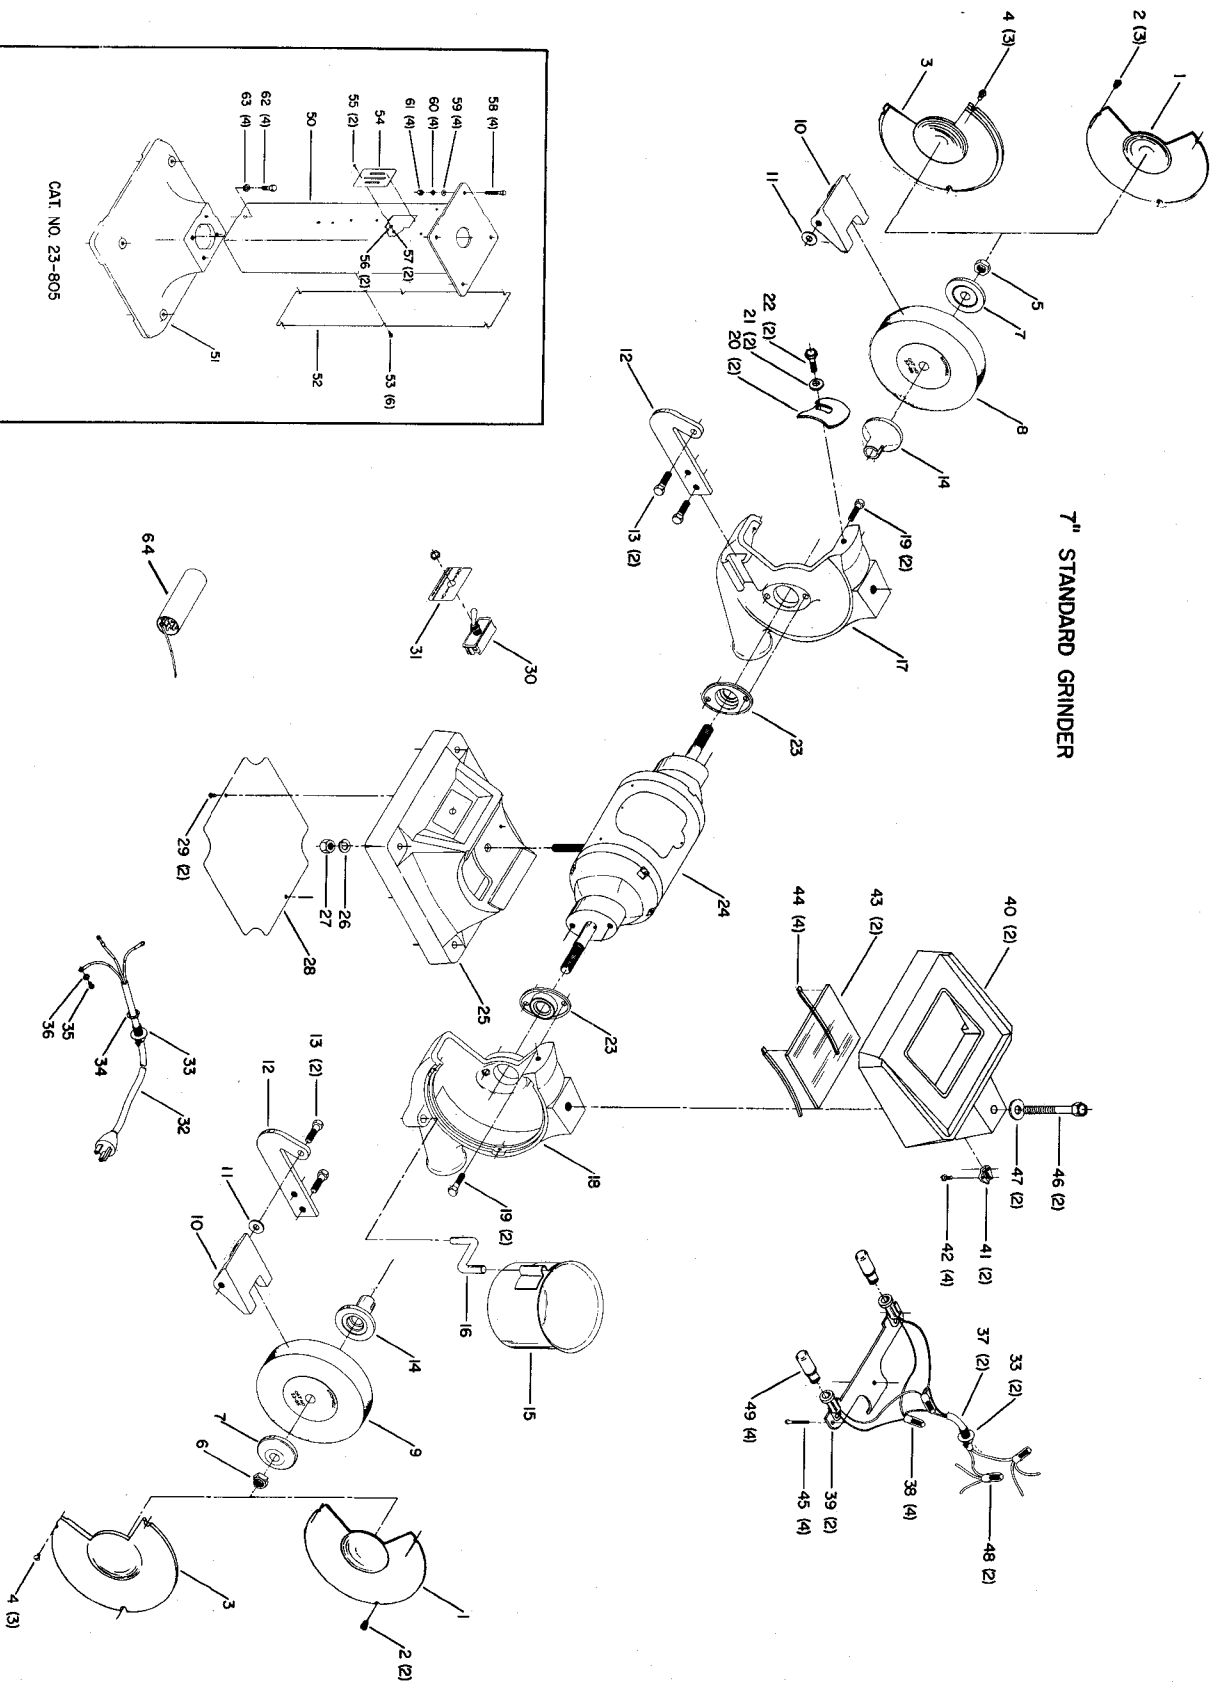

23-200, 23-201, 23-202, 23-206, 23-207, 23-208, 23-209, 23-212, 23-213, 23-214, 23-215 7" STANDARD GRINDER

412-01-651-0002
Revised 1-10-86

7" STANDARD GRINDER

CAT. NO. 23-805

Parts List for 23-201 Type 1

Item Number	Part Number	Description	Qty Required
1	412010545003	WHEEL GUARD	1
2	000000-00	No Longer Available	5
3	000000-00	No Longer Available	1
4	000000-00	No Longer Available	6
5	902012009848S	ARBOR NUT-LH	1
6	902012012571S	HEX NUT	1
7	424021030001	FLANGE	1
10	000000-00	No Longer Available	1
10	412013915003	REST ASSY	1
11	000000-00	No Longer Available	1
12	412010140001	BRACKET	1
13	000000-00	No Longer Available	4
14	412011035005	FLANGE	1
15	412013765001	WATER POT	1
16	412010145001	BRACKET	1
17	000000-00	No Longer Available	1
18	412010545004	GUARD	1
19	901030100750	CAP SCREW	4
20	412010365002	DEFLECTOR	2
21	491956-00	WASHER	2
22	901010600663	CAP SCREW	2
23	412013795001	BEARING SEAL	1
25	000000-00	No Longer Available	1
26	904020101716	LOCK WASHER	1
27	902010101232	HEX NUT	1
28	412010315006	SHIELD PLATE	1
29	491948-00	SCREW	2

Parts List for 23-201 Type 1

Item Number	Part Number	Description	Qty Required
30	1225378	SWITCH	1
31	000000-00	No Longer Available	1
32	000000-00	No Longer Available	1
33	000000-00	No Longer Available	2
34	438010090001S	LOCK NUT	1
35	000000-00	No Longer Available	1
36	5140099-99	LOCK WASHER	4
37	000000-00	No Longer Available	2
38	438010070009	WIRE NUT	1
39	000000-00	No Longer Available	2
40	000000-00	No Longer Available	2
41	000000-00	No Longer Available	2
42	5140069-51	SCREW	4
43	412010535001	SAFETY GLASS	2
44	412010795001	BOW SPRING	4
45	000000-00	No Longer Available	4
46	000000-00	No Longer Available	2
47	904010312925	SPEC WASHER	2
48	438010070009	WIRE NUT	2
51	000000-00	No Longer Available	1
53	901030408015S	CAP SCREW	6
54	402040310001S	SWITCH OPENING COVER	1
55	000000-00	No Longer Available	2
56	492056-00	WASHER	2
57	902011209232	HEX NUT	2
58	901010600635S	SCREW	4
59	904010101620S	WASHER	4