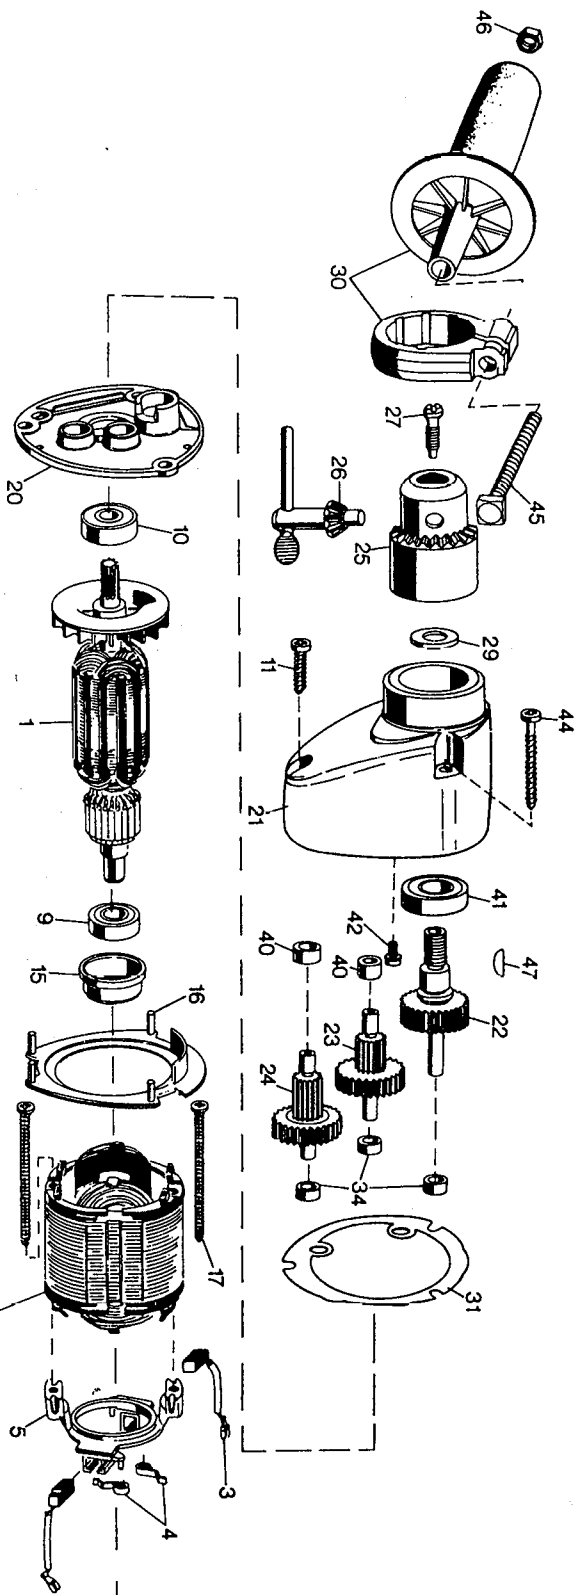

800

Parts List for 22813 Type 1

Item Number	Part Number	Description	Qty Required
1	000000-00	No Longer Available	1
2	000000-00	No Longer Available	1
3	143803-00	BRUSH & LEAD	2
4	445860-00	SPRING,BRUSH	2
5	449899-05	RING,BRUSH	1
7	286196-00	SWITCH	1
8	448557-98	CORD/10FT./18-2	1
9	330003-04	BEARING,BALL	1
10	330003-04	BEARING,BALL	2
11	330019-16	SCREW	1
12	330019-13	SCREW,M4X19	2
13	330005-01	PROTECTOR,CORD	1
14	000000-00	No Longer Available	1
15	445217-02	SLEEVE	1
16	447866-00	BAFFLE,FAN	1
17	448269-00	SCREW	2
18	234900-02	PLUG 120V 2WIRE	1
20	000000-00	No Longer Available	1
21	000000-00	No Longer Available	1
22	000000-00	No Longer Available	1
23	000000-00	No Longer Available	1
24	000000-00	No Longer Available	1
25	449644-00	CHUCK & KEY	1
26	330034-03	CHUCK KEY	1
27	448847-01	L.H. SCREW	1
29	000000-00	No Longer Available	1
30	000000-00	No Longer Available	1

Parts List for 22813 Type 1

Item Number	Part Number	Description	Qty Required
31	386422-00	GASKET	1
33	000000-00	No Longer Available	1
34	093128-00	NEEDLE BEARING	3
35	000000-00	No Longer Available	1
36	449192-00	TERMINAL	3
39	000000-00	No Longer Available	1
40	330004-00	BEARING,NEEDLE	2
41	330003-09	BEARING,BALL	1
42	052819-00	SCREW	1
44	330019-18	SCREW,PLASTITE	2
45	448674-00	SCREW	1
46	2281-00	NUT	1
47	000000-00	No Longer Available	1
60	065288-01	CH KEY HOLDER	1
800	790206-00	GREASE, 6 OZ.	1