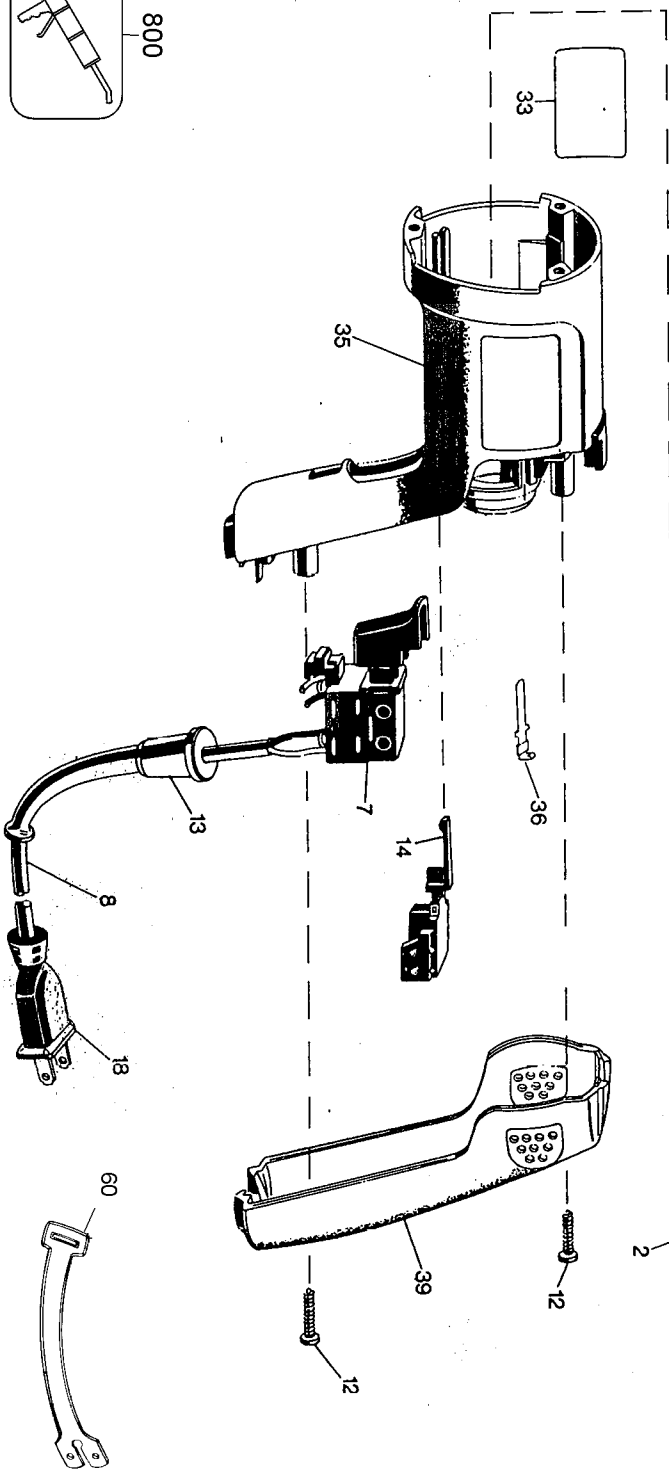

800

Parts List for 22813 Type 1

Item Number	Part Number	Description	Qty Required
1	000000-00	No Longer Available	1
2	000000-00	No Longer Available	1
3	143803-00	BRUSH & LEAD	2
4	445860-00	SPRING,BRUSH	2
5	449899-05	RING,BRUSH	1
7	286196-00	SWITCH	1
8	448557-98	CORD/10FT./18-2	1
9	330003-04	BEARING,BALL	1
10	330003-04	BEARING,BALL	2
11	330019-16	SCREW	1
12	330019-13	SCREW,M4X19	2
13	330005-01	PROTECTOR,CORD	1
14	000000-00	No Longer Available	1
15	445217-02	SLEEVE	1
16	447866-00	BAFFLE,FAN	1
17	448269-00	SCREW	2
18	234900-02	PLUG 120V 2WIRE	1
20	000000-00	No Longer Available	1
21	000000-00	No Longer Available	1
22	000000-00	No Longer Available	1
23	000000-00	No Longer Available	1
24	000000-00	No Longer Available	1
25	449644-00	CHUCK & KEY	1
26	330034-03	CHUCK KEY	1
27	448847-01	L.H. SCREW	1
29	000000-00	No Longer Available	1
30	000000-00	No Longer Available	1

Parts List for 22813 Type 1

Item Number	Part Number	Description	Qty Required
31	386422-00	GASKET	1
33	000000-00	No Longer Available	1
34	093128-00	NEEDLE BEARING	3
35	000000-00	No Longer Available	1
36	449192-00	TERMINAL	3
39	000000-00	No Longer Available	1
40	330004-00	BEARING,NEEDLE	2
41	330003-09	BEARING,BALL	1
42	052819-00	SCREW	1
44	330019-18	SCREW,PLASTITE	2
45	448674-00	SCREW	1
46	2281-00	NUT	1
47	000000-00	No Longer Available	1
60	065288-01	CH KEY HOLDER	1
800	790206-00	GREASE, 6 OZ.	1