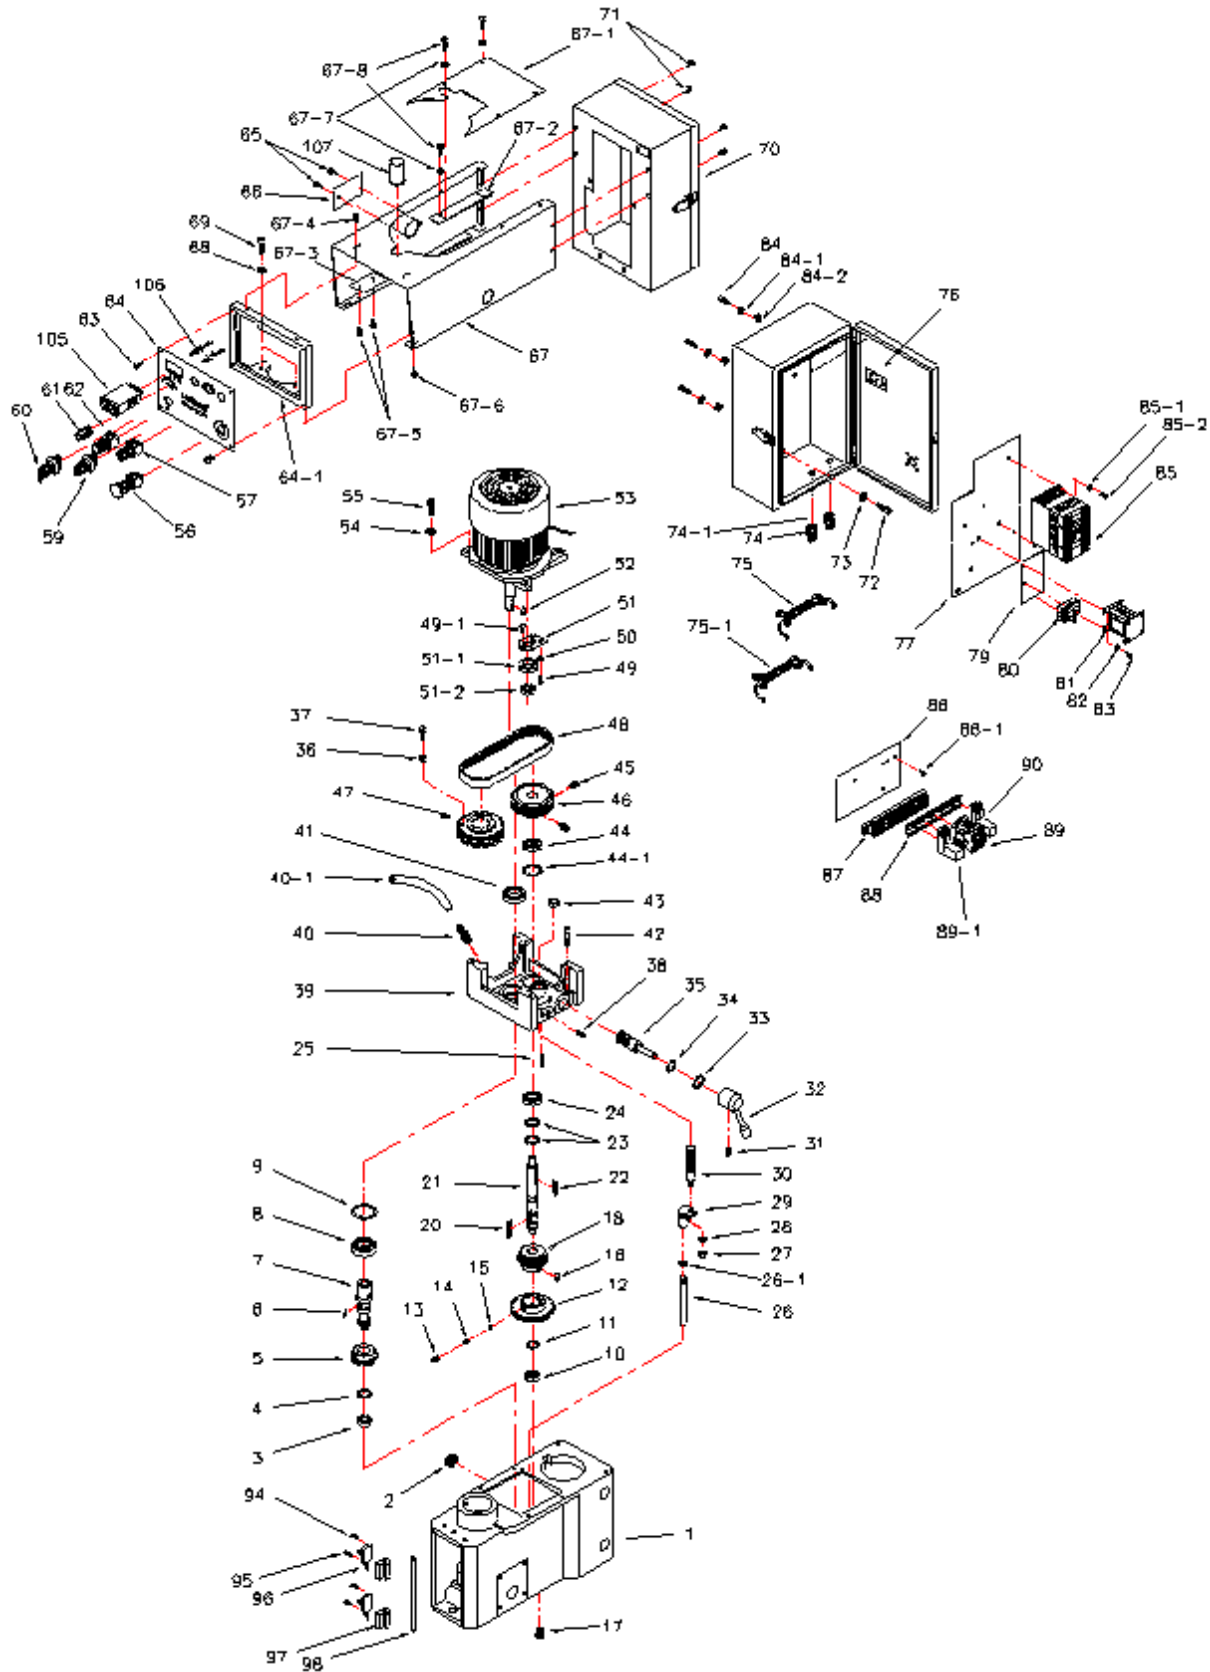

Exploded View — Drill Head — Inverter Speed Control (Models 2232AC and 2234AC)

Parts Listing — Drill Head — Inverter Speed Control (Models 2232AC and 2234AC)

Item No.	Part Number	Description	Qty	Item No.	Part Number	Description	Qty
1	5517332	Casting, Head	1	51-1	5517347	Housing, Bearing	1
2	5510142	Window, Oil	1	51-2	5517348	Bearing, Ball, 6002ZZ	1
3	5510143	Bearing, Ball	1	52	5510192	Key	1
4	5510144	Ring, Retaining	1	53		Motor, 2hp, 3ph	1
5	5510145	Gear (32T)	1		5517349	220V	
6	5510146	Key	1		5517350	440V	
7	5510147	Shaft, Drive (13T)	1	54	5510194	Washer	4
8	5510148	Bearing, Ball	1	55	5510195	Screw	4
9	5510149	Ring, Retaining	1	56	5510204	Switch, E-stop	1
10	5510150	Bearing, Ball	1	56-1	5510197	Proximity Switch, Speed	1
11	5510151	Ring, Retaining	1	56-2	5510198	Bracket, Proximity Switch	1
12	5510153	Gear (55T)	1	57	5510201	Light, Indicator	1
13	5510152	Screw, Set	1	59	5510199	Switch, Pump Selector	1
14	5510155	Spring	1	60	5510200	Switch, Forward/Reverse	1
15	5510154	Ball, Steel	1	61	5510196	Potentiometer, Speed Control	1
16	5510159	Key	1	62	5510202	Switch, Pushbutton, Green	1
17	5517333	Plug, Drain, 3/8 NPT	1	63	5510206	Screw	4
18	5510158	Gear (18T)	1	64	5517351	Panel, Control	1
20	5510160	Key	1	64-1	5517352	Bracket, Plate	1
21	5510161	Shaft, Mid	1	65	5510209	Screw, Pan Head	2
22	5510162	Key	1	66	5510210	Cover, Oil Filler	1
23	5510163	Ring, Retaining	2	67	5517353	Cover, Pulley	1
24	5510164	Bearing, Ball	1	67-1	5517354	Plate, Top	1
25	5510165	Pin 1	1	67-2	5510213	Plate, Fixed	1
26	5510166	Bar	1	67-3	5517355	Plate, Fixed	1
26-1	5517334	Ring	1	67-4	5510215	Screw, Pan Head	2
27	5510167	Nut, Hex	1	67-5	5517356	Screw	2
28	5510168	Washer, Spring	1	67-6	5517357	Screw	2
29	5510169	Block, Speed Change	1	67-7	5517358	Washer	6
30	5510170	Bar, Gear	1	67-8	5510214	Screw, Pan Head	4
31	5510171	Screw, Set	1	68	5510216	Washer, Spring	2
32	5517335	Lever, Speed	1	69	5510217	Screw	2
33	5517336	Ring, Retaining	1	70	5517359	Enclosure (w/door & latch)	1
34	5510173	Seal, Oil	1	71	5510219	Screw	4
35	5510177	Shaft, Gear (18T)	1	72	5510220	Bolt	4
36	5517337	Nut, Hex	1	73	5517360	Washer	4
37	5517338	Screw, Cap	1	74	5510222	Relief, Cable	1
38	5510178	Screw, Set	1	74-1	5517361	Relief, Cable	1
39	5517339	Cover (Top), Gearbox	1	75	5510223	Cable, Electric	1
40	5510180	Fitting, Fill, Oil	1	75-1	5517362	Cable, Electric	1
40-1	5517340	Tube, Fill	1	76	5510224	Cover, Window	1
41	5510181	Seal, Oil	1	77	5517363	Panel, Component Mounting	1
42	5510182	Bolt	1	79	5510227	Board, Insulation	1
43	5510183	Seal, Oil	1	80	5510228	Fuse Block	1
44	5510184	Seal, Oil	1	81	5510229	Transformer	1
44-1	5517341	Ring, Retaining	1	82	5517364	Washer	4
45	5510185	Screw, Set	1	83	5517365	Screw, Pan Head	4
46	5510186	Pulley, Drive	1	84	5517366	Screw, Cap	4
47	5517342	Pulley, Spindle, 48T	1	84-1	5517367	Washer, Lock	4
48	5517343	Belt, 720x8	1	84-2	5517368	Nut, Hex	4
49	5510189	Bolt, Hex, M6x30	2	85		Inverter, Delta, M-type	1
49-1	5517344	Screw, Flat Head, M5x10	2		5510233	220V, 3ph	
50	5517345	Washer, Flat, M6	2		5512670	440V, 3ph	
51	5517346	Bracket	1