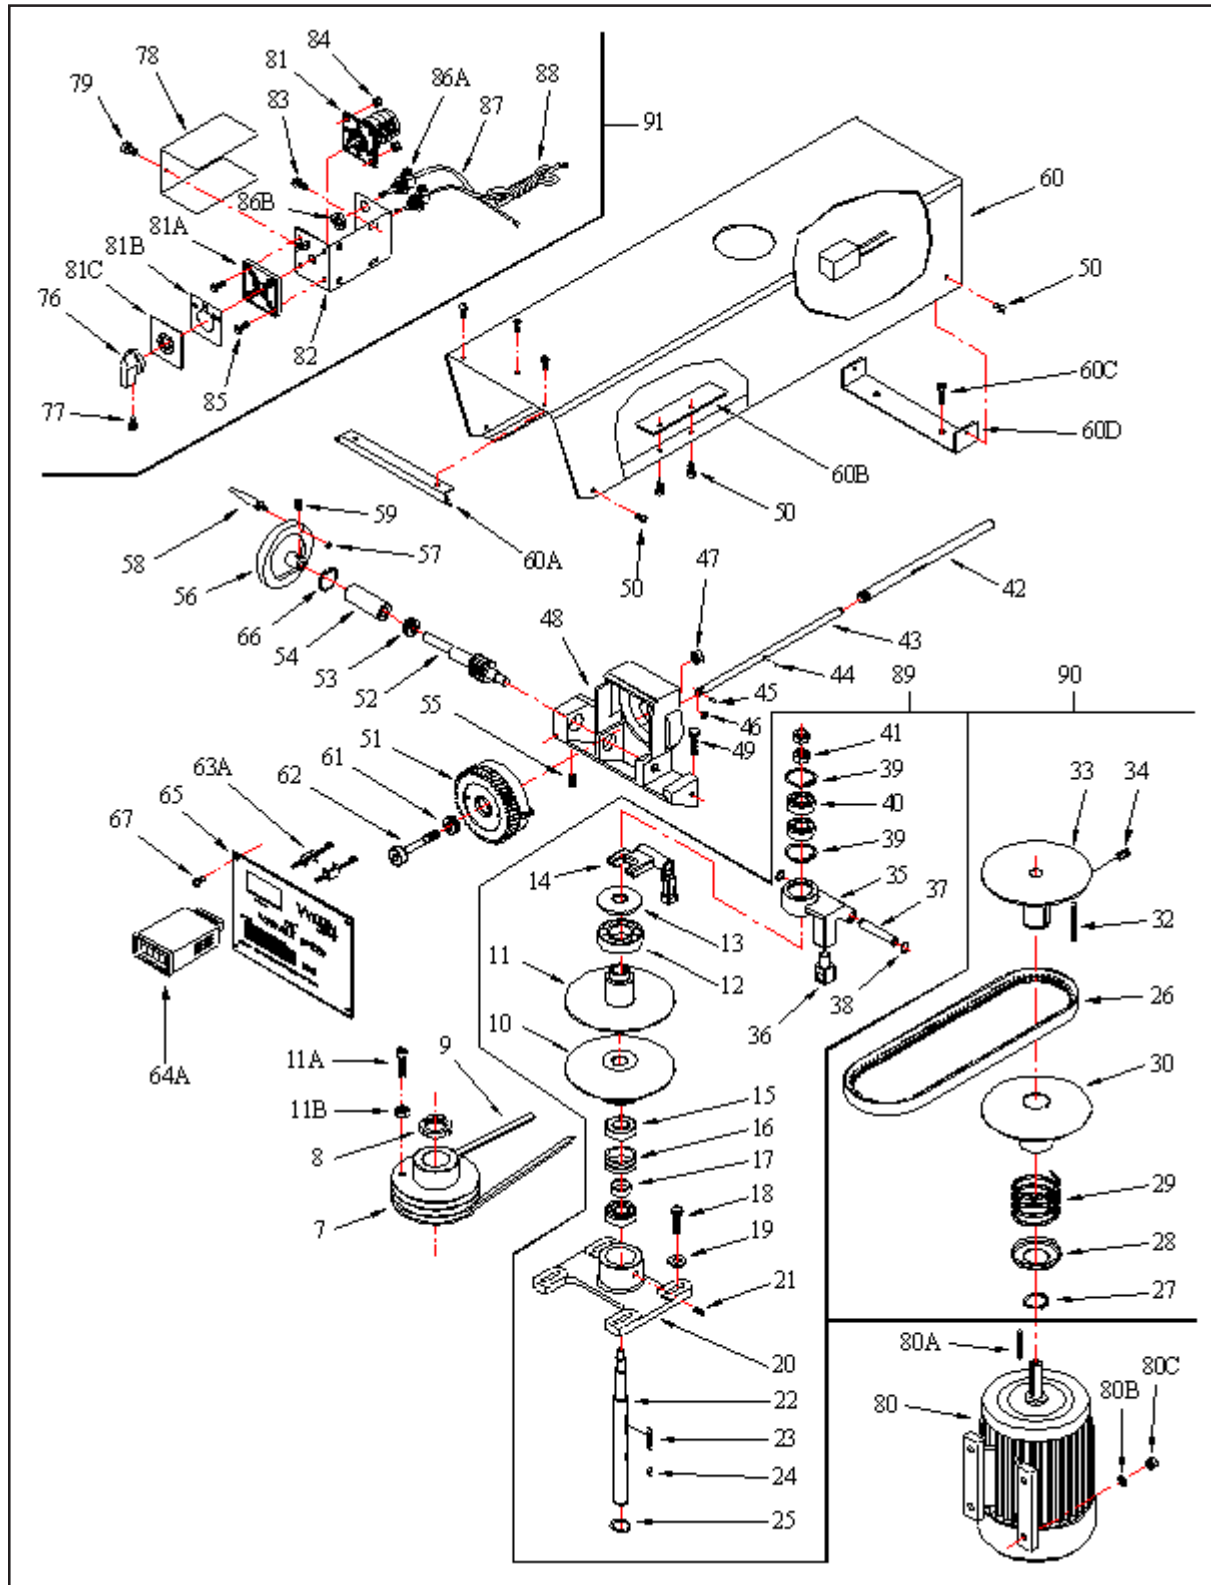

Exploded View — Drill Head — Manual Speed Control (Models 2221VS and 2223VS)

Parts Listing — Drill Head — Manual Speed Control

(Models 2221VS and 2223VS)

Item No.	Part Number	Description	Qty	Item No.	Part Number	Description	Qty
7	5510077	Pulley, Spindle Step	1	58	5510126	Grip, Hand	1
8	5510078	Nut, Spindle	1	59	5510129	Screw, Set	1
9	5510079	V-Belt	1	60	5513678	Assy., Pulley Cover (incl 60A,60B,60C,60D)	1
10	5510080	Pulley, Spindle, VS, Lower	1	60A	5513679	Bracket, Nameplate	1
11	5510081	Pulley, Spindle, VS, Upper	1	60B	5513680	Plate, Cover	1
11A	5513673	Screw, Cap	1	60C	5513681	Screw, Cap	2
11B	5513674	Nut, Hex	4	60D	5513682	Bracket, Plate	1
12	5510082	Bearing, Ball	1	61	5510131	Bearing, Thrust	1
13	5510083	Cover, Bearing	1	62	5510132	Shaft	1
14	5510084	Lever, Speed Change	1	63A	5513683	Screw, Cap	2
15	5510085	Bearing, Ball	2	64A		LED Display	
16	5510086	Bushing	1		5513519	115/230 LED Display	
17	5510087	Bushing	1		5513736	220/440 LED Display	
18	5510088	Bolt, Hex	4	65	5513690	Plate, Face	1
19	5510089	Washer	4	66	5513685	C-Ring (Hole)	1
20	5510090	Housing, Bearing	1	67	5510137	Screw, Round Head	4
21	5510091	Screw, Set	1	76	5511848	Knob	1
22	5510092	Shaft, Spindle Mid	1	77	5514634	Set Screw (M3x8)	1
23	5510093	Key	1	78	5511849	Cover	1
24	5510094	Key	1	79	5513354	Screw	2
25	5510095	C-Ring (Shaft)	1	80	5510344	Motor 2hp 1ph 115/220V	1
26	5510096	Belt, Variable Speed	1		5510345	Motor 2hp 3ph 220/440V	1
27	5510097	C-Ring (Shaft)	2	80A	5517320	Key, Square	1
28	5510098	Cover, Spring	1	80B	5517321	Washer, Flat	4
29	5510099	Spring	1	80C	5517322	Nut, Hex	4
30	5510100	Pulley, Motor, VS, Lower	1	81		Switch, Fwd/Rev	1
32	5510102	Key	1		5517323	1 Phase	
33	5510103	Pulley, Motor, VS, Upper	1		5517331	3 Phase	
34	5510104	Screw, Set	1	81A	5517324	Plate, Switch	1
35	5510105	Bracket, Speed Change	1	81B	5517325	Label	1
36	5510106	Link	1	81C	5517326	Cover, Label	1
37	5510107	Shaft	1	82	5513356	Box, Switch	1
38	5510108	C-Ring (Shaft)	1	83	5513357	Screw	2
39	5510109	C-Ring (Hole)	1	84	5513358	Nut, Hex	4
40	5510110	Bearing, Ball	2	85	5513359	Screw	4
41	5510111	Nut	2	86A	5517327	Strain Relief	2
42	5512114	Sleeve, Control Rod	1	86B	5517328	Nut, Hex	2
43	5512115	Rod, Control	1	87	5517329	Cord, Connection	1
44	5510114	Pin Spring	1	88	5517330	Cord, Power	1
45	5510115	Pin	1	89	5513935	Assy., VS Spindle Pulley	1
46	5510116	Roller	1	90	5513934	Assy., VS Motor Pulley	1
47	5510117	Nut, Hex	1	91		Assy., Switch (includes items 76-79,81-85)	1
48	5512116	Housing	1		5513355	1 Phase	
49	5513675	Screw, Cap (M8x35)	2		5514716	3 Phase	
50	5513676	Screw, Pan Head	6				
51	5510121	Gear, Helix	1				
52	5510122	Gear, Worm	1				
53	5510123	Bearing, Thrust	1				
54	5510124	Bushing	1				
55	5513677	Set Screw	1				
56	5510126	Wheel, Hand (includes #58)	1				
57	5510127	Ring, Retaining	1