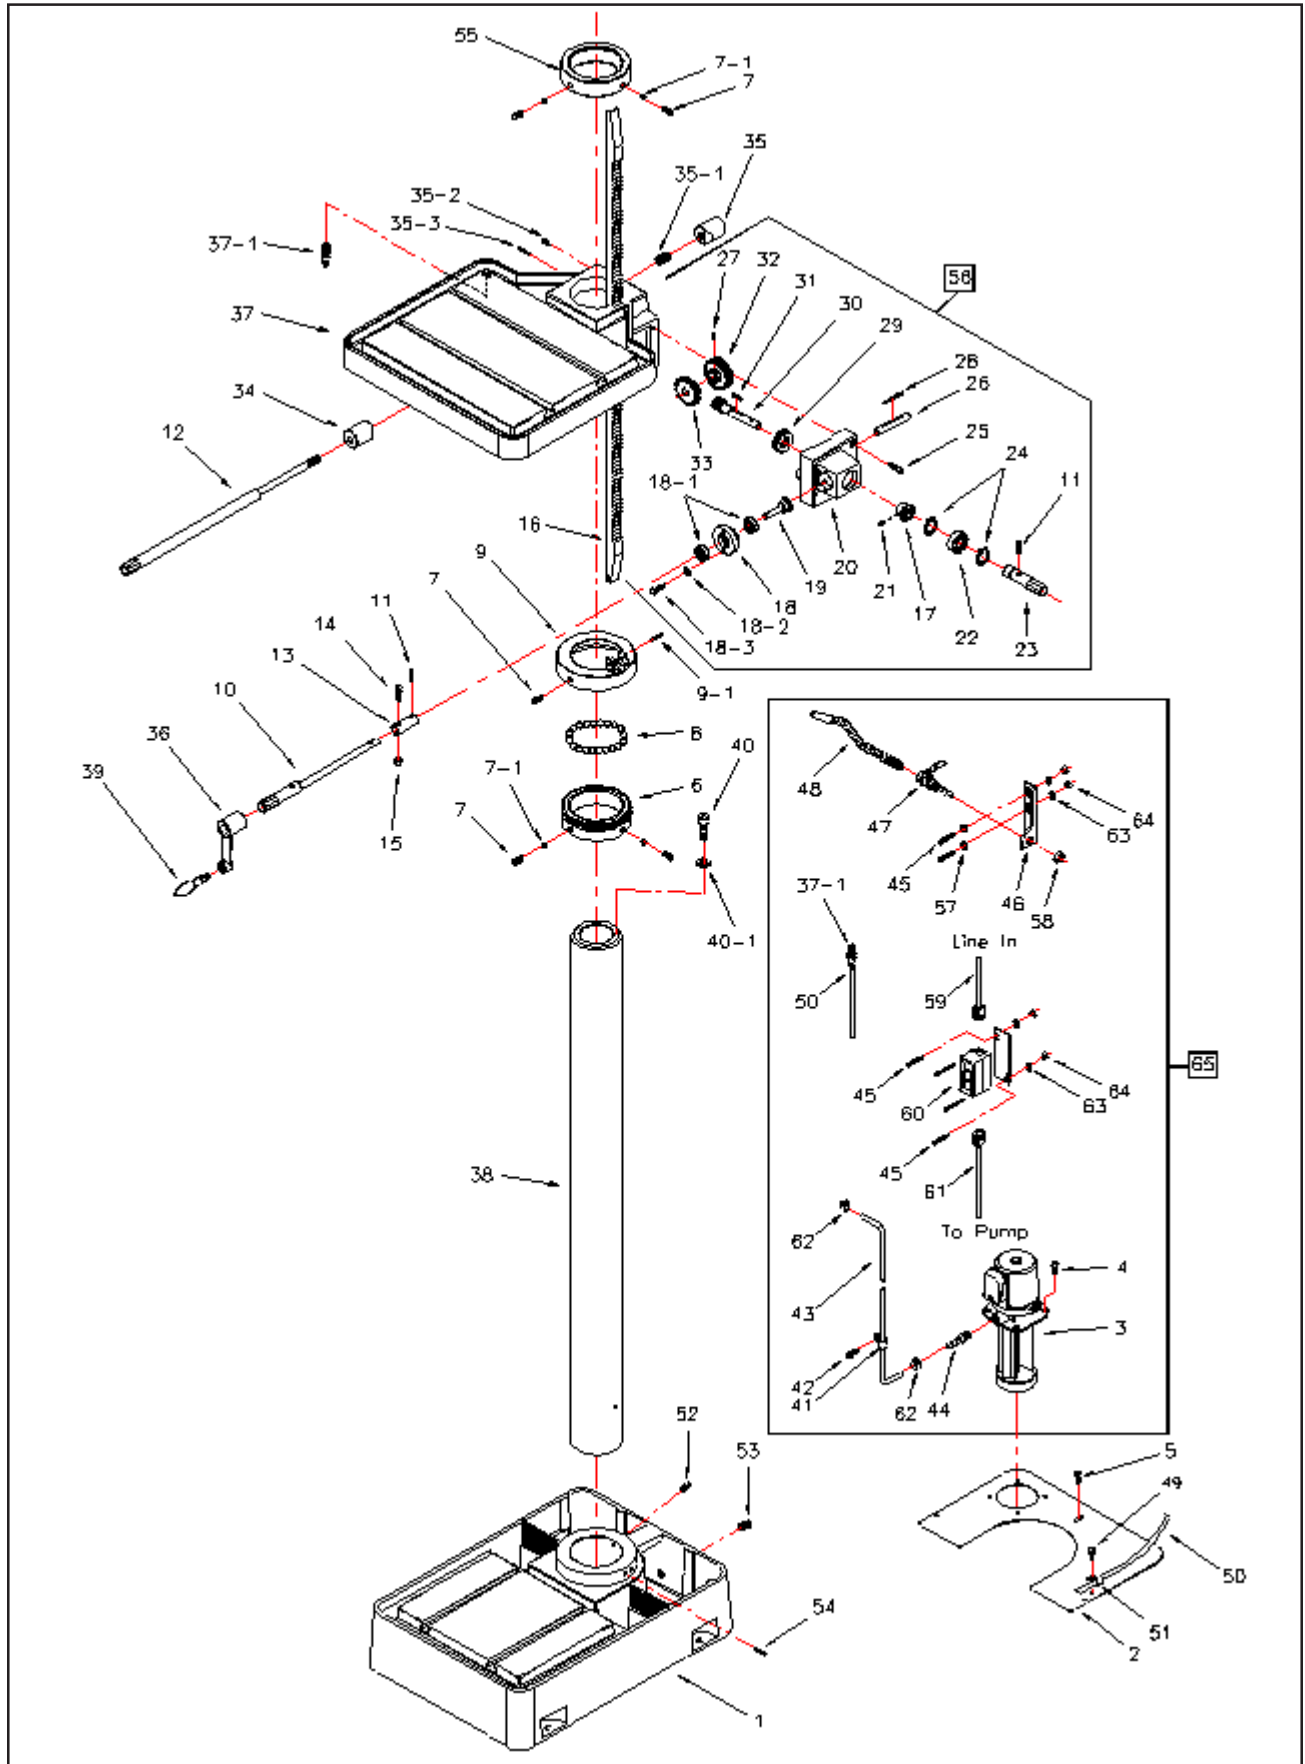

Exploded View - Table and Base (All Models)

Parts List - Table and Base (All Models)

Item No.	Part Number	Description	Qty
1	5510288	Base	1
2	5510289	Plate, Coolant Cover	1
3	5510456	Pump, Coolant, 115V, 1P	1
	5512103	Pump, Coolant, 220/440V 3P	1
4	5510291	Bolt, Hex	4
5	5517388	Screw, Pan Head	3
6	5510293	Seat, Ball	1
7	5510294	Screw, Set	4
7-1	5517389	Block, Brass	4
8	5510295	Bearing, Ball	1
9	5510296	Ring, Lock	1
9-1	5517390	Pin	1
10	5516859	Shaft, Table Raiser	1
11	5510298	Pin, Spring	4
12	5516858	Shaft, Table Clamp	1
13	5516860	Coupling, Table Raiser	1
14	5510300	Screw, Socket Head	1
15	5510301	Nut	1
16	5510302	Rack	1
17	5514663	Gear, Bevel, Large	1
18	5517391	Housing, Bearing	1
18-1	5517392	Bearing, Ball, 620ZZ	2
18-2	5517393	Washer	2
18-3	5510303	Screw, Cap	2
19	5510304	Gear, Bevel, Small	2
20	5510305	Bracket Cover	1
21	5510306	C-Ring	1
22	5510307	Bearing, Ball	1
23	5510308	Shaft	1
24	5510309	C-Ring	2
25	5510310	Screw, Socket Head	4
26	5510311	Shaft	1
27	5517395	Screw, Set	1
28	5510313	Key	1
29	5510314	Bearing	1
30	5510315	Worm, Table Raise	1
31	5510316	Key	1
32	5510317	Gear, Worm	1
33	5510318	Gear	1
34	5510319	Lock, Cam, Front	1
35	5510320	Lock, Cam, Rear	1
35-1	5517396	Spring	1
35-2	5517397	Screw, Cap, M6x25	1
35-3	5517398	Pin, 5x25	2
36	5510321	Crank, Table Raise	2
37	5510322	Table	1
37-1	5517399	Barb, Hose, 1/2" (return)	1
38	5510323	Column	1
39	5510324	Handle, Table Raise	1
40	5510325	Screw, Hex Head	1
40-1	5510334	Washer	1

Item No.	Part Number	Description	Qty
41	5510326	Clamp	1
42	5510327	Screw, Pan Head	1
43	5510328	Hose, Vinyl, Clear, 3/8"	1
44	5510329	Barb, Hose, 3/8" (supply)	1
45	5512112	SHCS, #10-32 x 1"	4
46	5510331	Bracket, Mounting	1
47	5510332	Valve	1
48	5510333	Nozzle, Flexible	1
49	5517400	Screw, Pan Head	1
50	5517401	Hose, Vinyl, Clear, 1/2"	1
51	5517402	Clamp, Hose	1
52	5517403	Screw, Set, 1/2 x 1	2
53	5517404	Plug, Drain, 3/8 NPT	1
54	5517405	Pin, Spring, 4x50	1
55	5517406	Collar, Rack	1
56	5513932	Assembly, Table Raiser	1
57	9057451	Washer, Flat, #10	2
58	5517488	Nut, Hex, 1/2"	1
59	5517489	Cord, Power	1
60	5517490	Assy., Switch	1
61		Cord, Pump	1
	5517491	1 Phase	
	5517492	3 Phase	
62	5517493	Clamp, Hose, Rad. Type	2
63	9058341	Washer, Lock, #10	4
64	5517628	Nut, Hex, #10-32	4
65		Coolant System Complete	1
	5512104	1/8 HP, 115/220V, 1 Phase	
	5508071	1/8 HP, 220/440V, 3 Phase