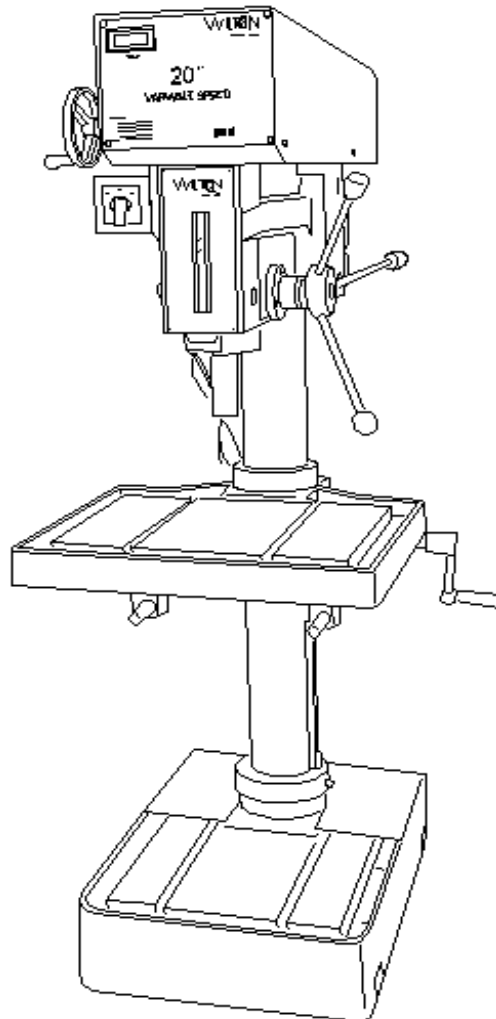

WILTON®

WMH TOOL GROUP

Operating Instructions — Parts Manual

20-Inch VS Drill Press

Models: 2221VS, 2223VS, 2232AC, 2234AC

Serial Number 201001 and greater

WHM TOOL GROUP
2420 Vantage Drive
Elgin, Illinois 60124
Ph.: 800-274-6848
www.wmhtoolgroup.com

Part No. 5510374
Revision D6 08/06
Copyright © WMH Tool Group