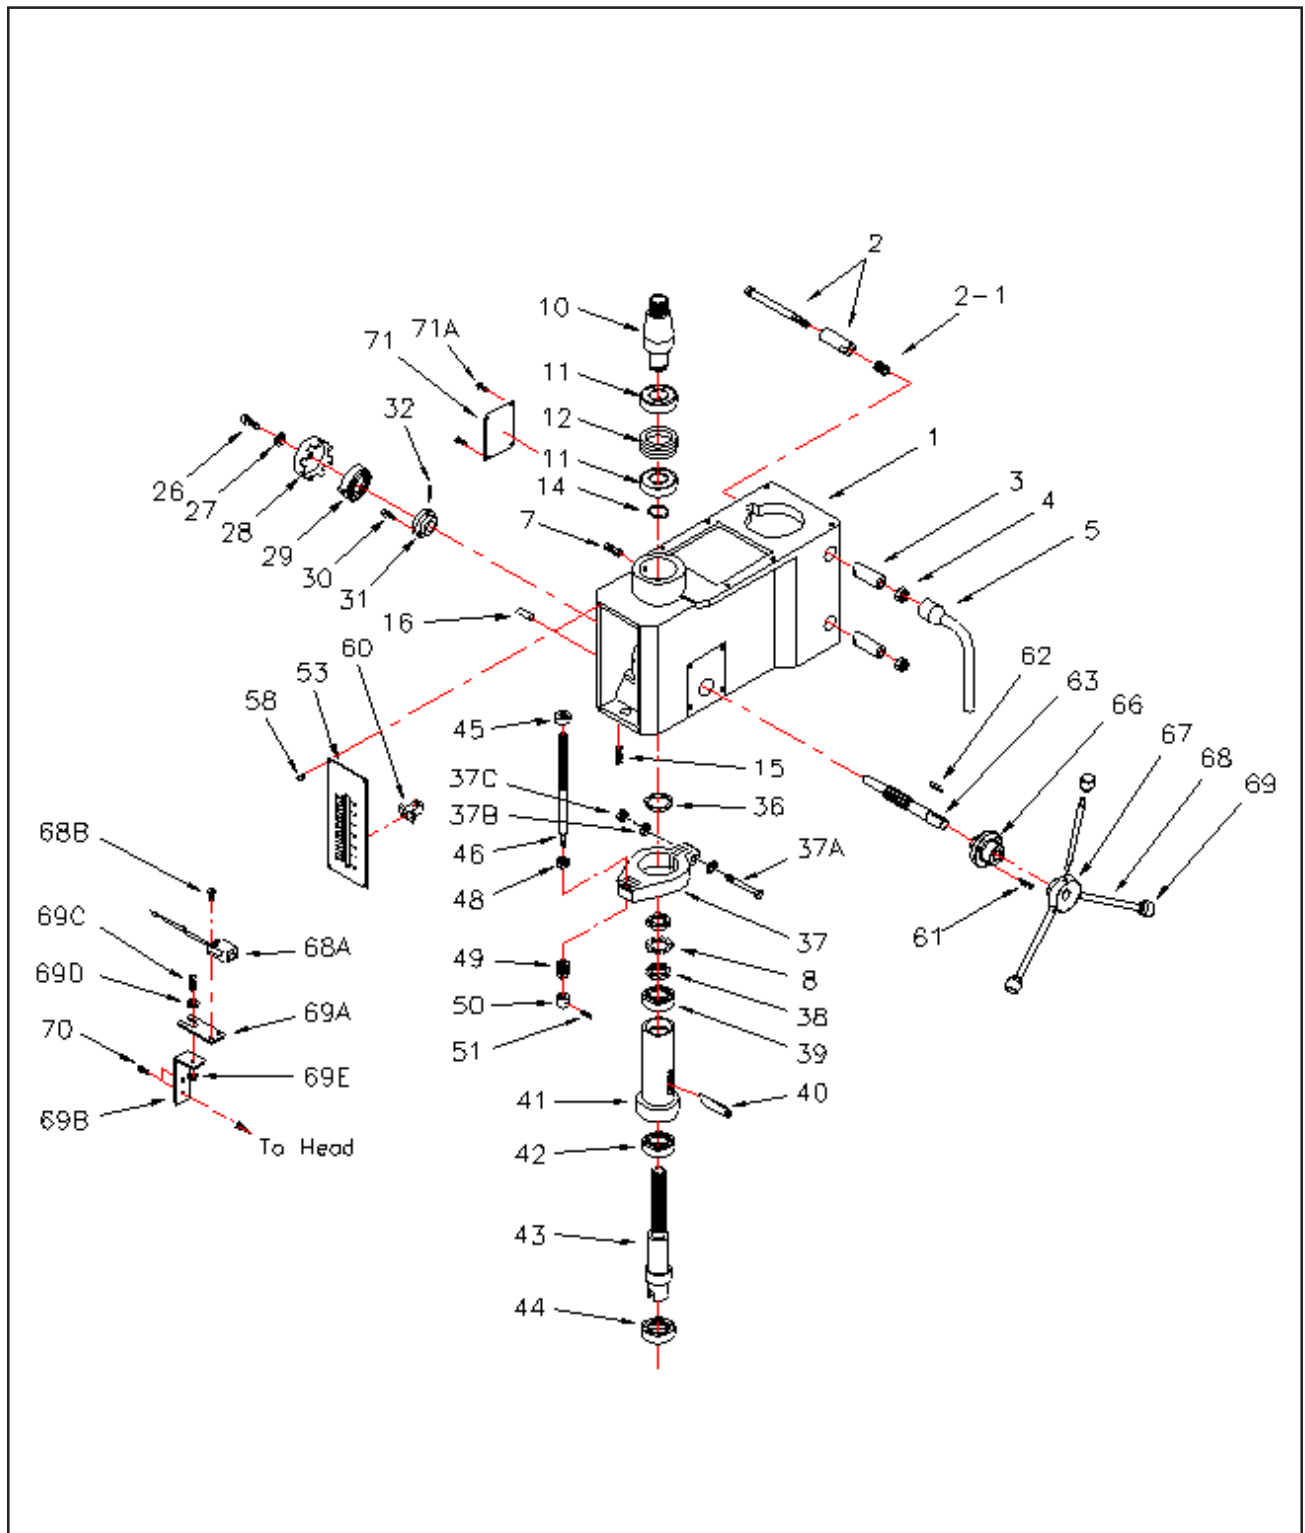

Parts Listing — Drill Head — Inverter Speed Control (Models 2232AC and 2234AC)

Item No.	Part Number	Description	Qty
85-1	5517371	Washer, Flat	4
85-2	5517372	Screw	4
86	5517373	Sub-Panel	1
86-1	5517374	Screw	4
87	5510235	Terminal Block	1
88	5517375	Rail, Mounting	1
89	5510237	Contactor	1
89-1	5510238	Relay	1
90	5510240	Relay	1
94	5510242	Screw	2
95	5510243	Screw	2
96	5510244	Microswitch	2
97	5510245	Bracket, Microswitch	2
98	5510246	Rod, Microswitch Support	1
99		Electrical Enclosure Complete	1
	5514648	220V, 3Ph	
	5514649	440V 3Ph	
105		LED Display	1
	5513519	115/220 LED Display	
	5513736	220/440 LED Display	
106	5513683	Screw, Cap	2
107	5515285	Cap, Spindle	1

Exploded View — Spindle Components (All Models)

Parts Listing — Spindle Components (All Models)

Item No.	Part Number	Description	Qty
1	5517332	Casting, Head	1
2	5517376	Bolt, Hex, Shoulder	2
2-1	5517377	Spring	2
3	5517378	Rod, Cam Lock	2
4	5510250	Nut, Hex	2
5	5510251	Wrench, Hex Head	1
7	5510252	Screw, Set	1
8	5517379	Washer, External Tooth	1
10	5510253	Spindle	1
11	5510254	Bearing, Ball	2
12	5510255	Spacer	1
14	5510256	C-Ring	1
15	5510258	Screw, Set	1
16	5510259	Pin, Roll	1
26	5510261	Screw, Socket Head	1
27	5510262	Washer	1
28	5510263	Container, (includes #29)	1
29	5510263	Spring, Return	1
30	5510265	Screw, Socket Head	3
31	5510266	Seat, Spring	1
32	5510267	Pin, Spring	1
36	5513770	Washer, Rubber	1
37	5513771	Band, Quill	1
37A	5517380	Bolt, Hex, Shoulder	1
37B	5517381	Washer, Flat	2
37C	5517382	Nut, Hex	1
38	5513772	Nut, Lock	2
39	5513773	Bearing, Ball	1
40	5513774	Pin, Drift	1
41	5510268	Quill	1
42	5510269	Bearing, Ball	1
43	5510270	Spindle	1
44	5510271	Seal, Oil	1
45	5510272	Nut	1
46	5510273	Rod, Depth	1
48	5510274	Nut	1
49	5510275	Nut	1
50	5510276	Retainer	1
51	5510277	Pin, Spring	1
53	5510278	Scale, Depth	1
58	5510279	Screw, Round Head Cap	4
60	5510280	Key	1
61	5510281	Screw, Socket Head	3
62	5510282	Key	1
63	5510283	Shaft, Feed	1
66	5510284	Seat, Feed Shaft	1