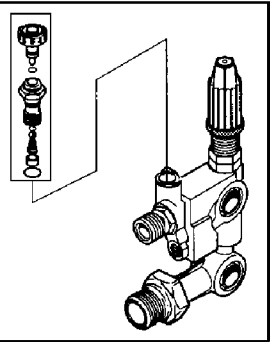

AR-2715 O-Ring Kit

PK16859 - XTV3G22D - AR REPAIR KITS

AR-1860 Oil Seal Kit

NOTE: Use seal kit P587 for the XTV210

AR-1864 Valve Kit

AR-1866 Water Seal Kits

AR-2628 Piston Kit

Parts List for 2203CWH Type 0

Item Number	Part Number	Description	Qty Required
1	AR-1322730	SCREW	1
7	AR-1260160	VALVE CAP	1
8	AR-960160	O-RING	1
13	AR-1260151	GUIDE PISTON	1
19	AR-1260790	CIRCLIP	1
23	AR-880130	CAP OIL	1
31	000000-00	No Longer Available	1
32	000000-00	No Longer Available	1
38	AR-740290	O-RING	1
39	AR-880530	PLUG	1
40	000000-00	No Longer Available	1
68	AR-1321190	BEARING	1
75	000000-00	No Longer Available	1
77	000000-00	No Longer Available	1
78	AR-1200430	SCREW	1
84	AR-1321080	RING SNAP	1
85	AR-1381550	WASHER	1
89	AR-650530	WASHER	1
90	000000-00	No Longer Available	1
91	000000-00	No Longer Available	1
92	000000-00	No Longer Available	1
93	AR-2683	KIT ADAPTER PLATE	1
94	AR-1266740	CAP	1
95	AR-1864	KIT VALVE	1
96	AR-2628	KIT PLUNGER	1
97	AR-1860	KIT OIL SEAL	1
98	AR-1866	KIT WATER SEAL	1