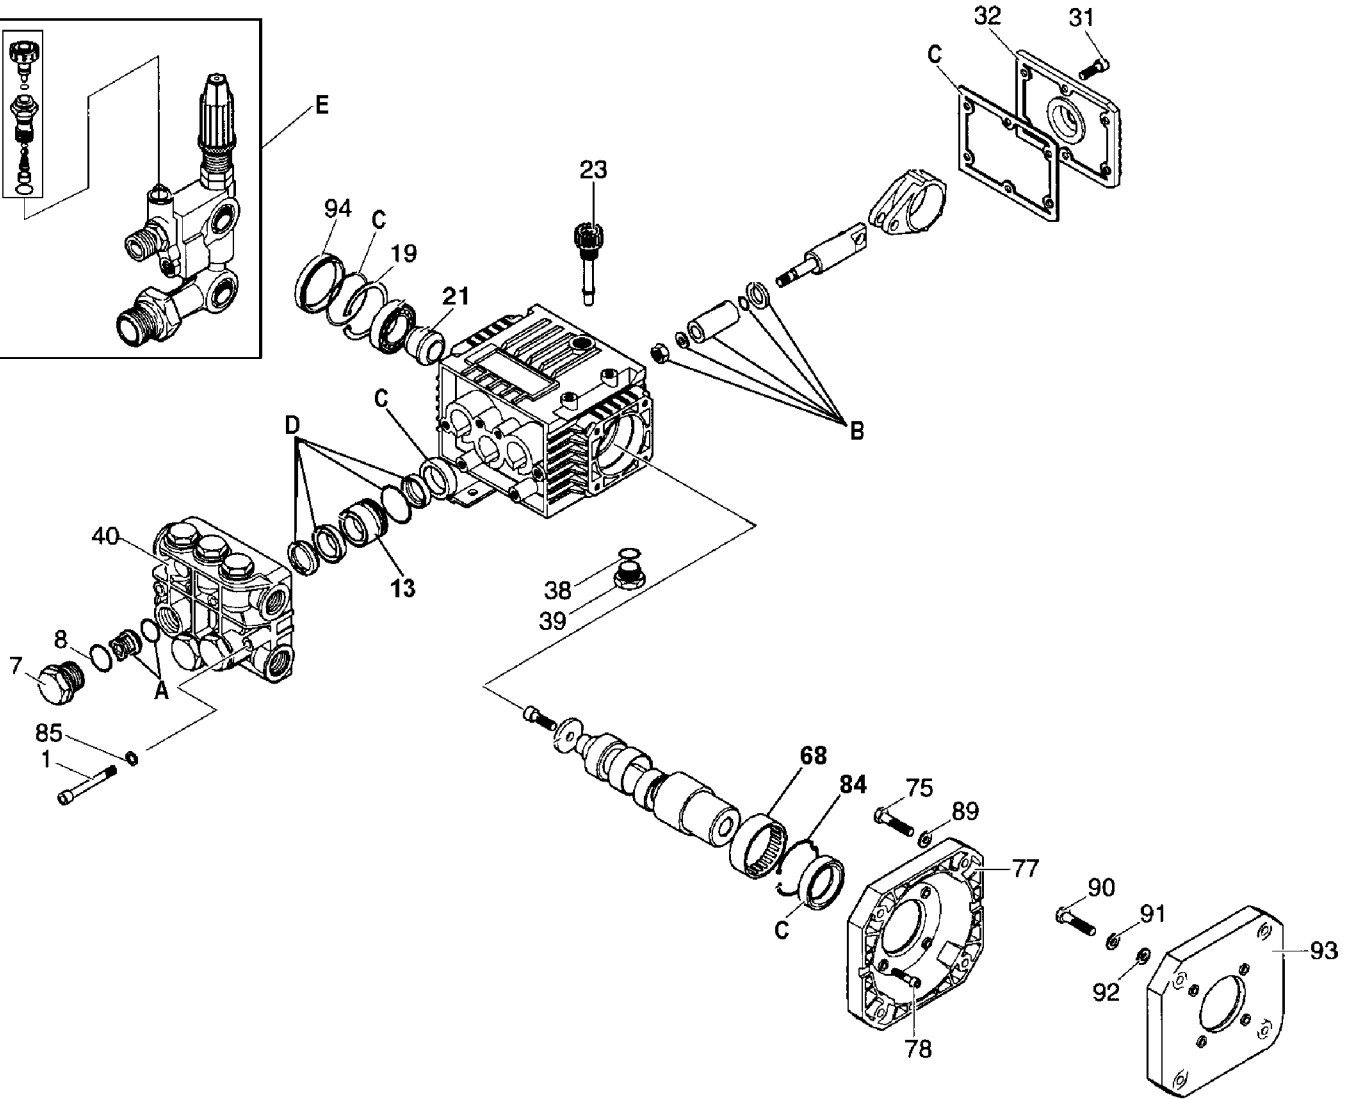

AR-2715 O-Ring Kit

PK16859 - XTV3G22D - AR REPAIR KITS

AR-1860 Oil Seal Kit

NOTE: Use seal kit P587 for the XTV210

AR-1864 Valve Kit

AR-1866 Water Seal Kits

AR-2628 Piston Kit

Parts List for 2203CWH Type 0

Item Number	Part Number	Description	Qty Required
1	AR-1322730	SCREW	1
7	AR-1260160	VALVE CAP	1
8	AR-960160	O-RING	1
13	AR-1260151	GUIDE PISTON	1
19	AR-1260790	CIRCLIP	1
23	AR-880130	CAP OIL	1
31	000000-00	No Longer Available	1
32	000000-00	No Longer Available	1
38	AR-740290	O-RING	1
39	AR-880530	PLUG	1
40	000000-00	No Longer Available	1
68	AR-1321190	BEARING	1
75	000000-00	No Longer Available	1
77	000000-00	No Longer Available	1
78	AR-1200430	SCREW	1
84	AR-1321080	RING SNAP	1
85	AR-1381550	WASHER	1
89	AR-650530	WASHER	1
90	000000-00	No Longer Available	1
91	000000-00	No Longer Available	1
92	000000-00	No Longer Available	1
93	AR-2683	KIT ADAPTER PLATE	1
94	AR-1266740	CAP	1
95	AR-1864	KIT VALVE	1
96	AR-2628	KIT PLUNGER	1
97	AR-1860	KIT OIL SEAL	1
98	AR-1866	KIT WATER SEAL	1

Parts List for 2203CWH Type 0

Item Number	Part Number	Description	Qty Required
99	AR-20890	UNLOADER	1
101	AR-1080331	CAP UNLOADER	1
102	AR-1271070	SPRING	1
103	AR-1080350	RING LOCK	1
104	AR-1080360	SCREW SET UNLOADER	1
105	AR-1080341	GUIDE SPRING	1
106	AR-1260701	PLATE	1
107	AR-1080041	PISTON UPPER	1
108	AR-1080070	PIN	1
109	AR-1260730	BODY UNLOADER	1
110	AR-1271160	PISTON LOWER	1
111	AR-1080250	O-RING	1
112	AR-390080	OUTLET O-RING	1
113	AR-1260570	WASHER	1
114	AR-1540272	SCREW	1
115	AR-1260670	FITTING DETERGENT	1
116	AR-1269010	KNOW CHEM ADJ	1
117	AR-1080190	O-RING	1
118	AR-1269041	INJECTOR CHEMICAL	1
119	AR-1540170	JET	1
120	AR-1270131	INJECTOR DETERGENT	1
121	AR-1262800	PIN	1
122	AR-2260420	SCREW	1
123	AR-1260560	WASHER	1
124	AR-880830	O-RING	1
125	000000-00	No Longer Available	1
126	AR-1271490	FITTING	1