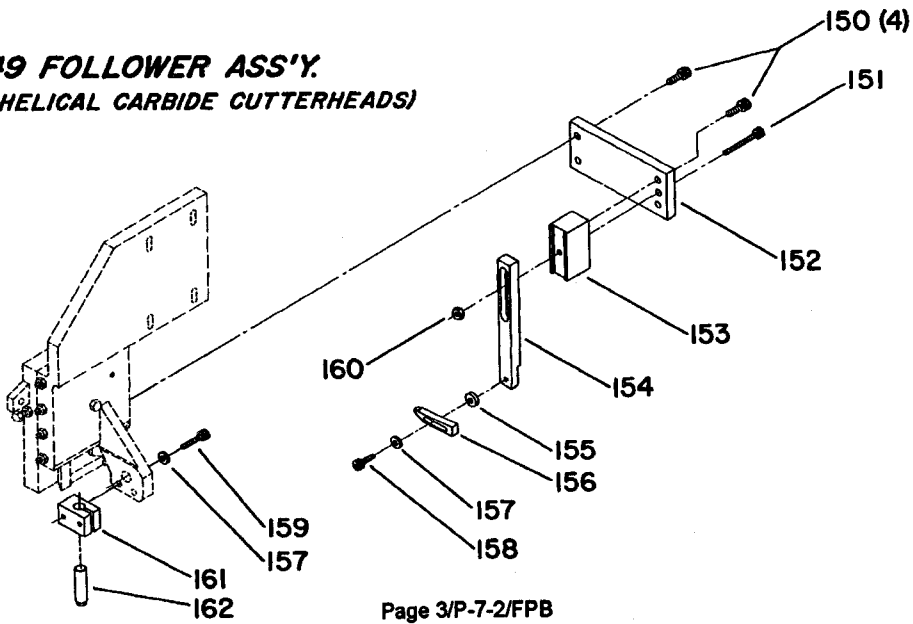

22-849 FOLLOWER ASS'Y.
 (FOR USE WITH HELICAL CARBIDE CUTTERHEADS)

Parts List for 22-848 Type 1

Item Number	Part Number	Description	Qty Required
101	1243331	SCREW	2
102	904010101604S	STEEL WASHER	2
103	1330030	HOLDER	1
104	1330032	PLATE	1
105	1330031	CTR WEIGHT	1
106	1246011	SET SCREW	1
107	1243569	NUT	1
108	1330050	SCREW	1
109	1330029	FINGER	1
110	1246009	SET SCREW	1
111	1330034	SHAFT	1
112	1330033	BLOCK	1
113	1246119	ROLL PIN	1
114	1243530	SCREW	2
115	1330159	BRACKET	1
116	1330154	HEX WRENCH	1
117	1330153	WRENCH	1