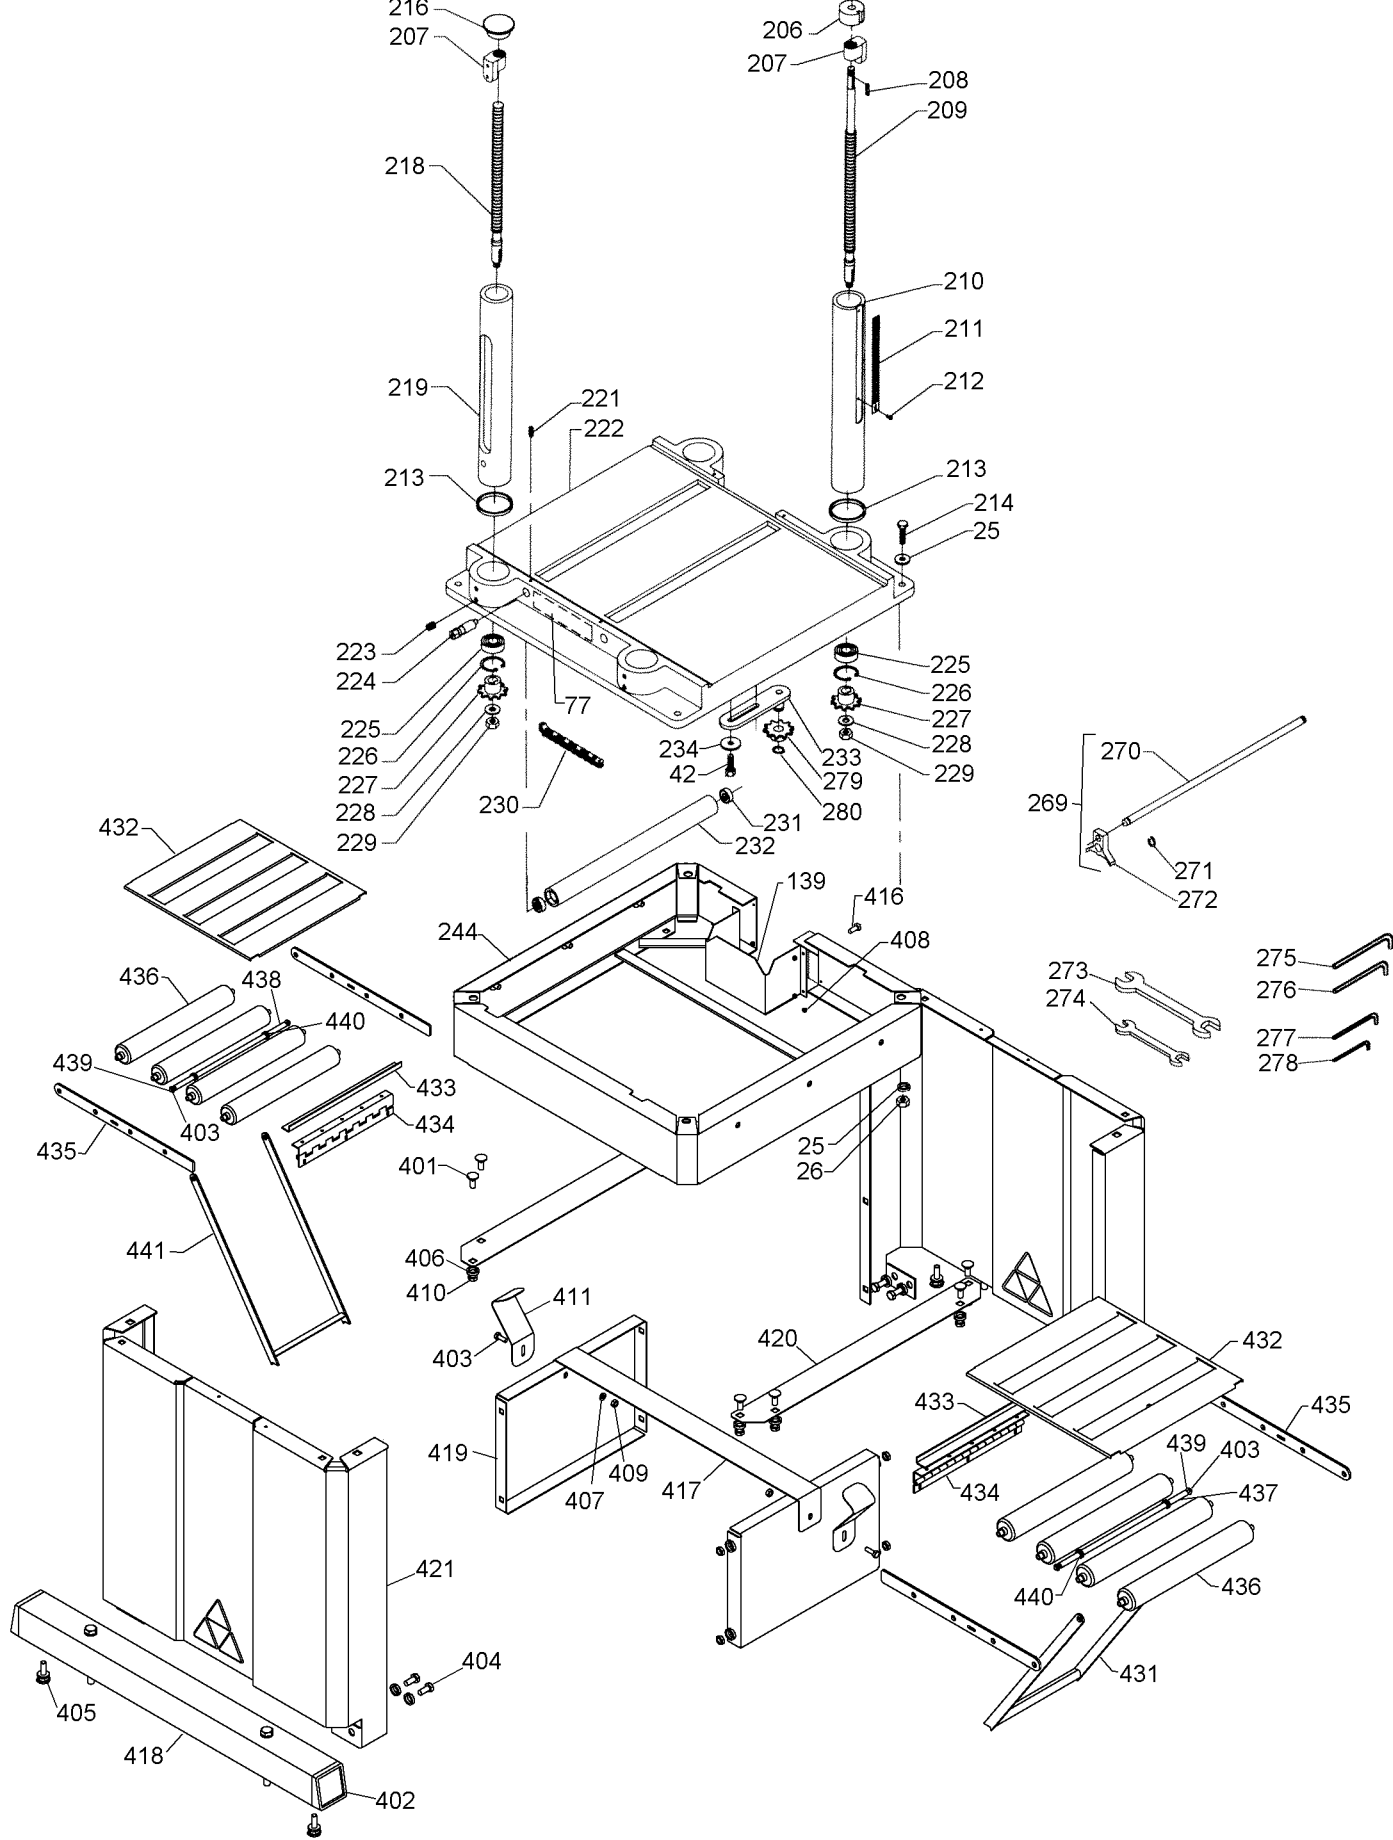

806

Parts List for 22-790X Type 1

Item Number	Part Number	Description	Qty Required
1	489177-00	HEX FLANGE SCREW	4
2	1330682	CLAMP	1
3	1349385	SEAL	1
4	911029	COVER	1
5	000000-00	No Longer Available	3
6	1243456	NUT	2
7	1349370	CHIP BREAKER	1
8	1349387	KEY	1
9	1346436	MOTOR ASSY 3HP 1PH	1
10	A22289	SWITCH BOX	1
12	A24627	WARNING TAG	1
13	330019-05	SCREW,PLASTITE	4
14	A22262	SWITCH ASSEMBLY	1
15	1349342	CAPACITOR 500UF	1
17	330019-00	SCREW	4
18	1310163	SCREW	1
19	488983-00	LOCK WASHER	1
20	48822-00	BUSHING	1
21	1349359	POWER CORD	1
22	A22290	SWITCH BOX	1
23	1346437	CAPACITOR (20UF 3HP	1
24	D20605	SCREW #10-32X.750 FI	4
25	1340637	WASHER	18
26	491964-00	NUT	8
27	A24095	LABEL	1
28	1349877	HEX FLANGE SCREW	17
29	1349369	DEFLECTOR PLATE	1

Parts List for 22-790X Type 1

Item Number	Part Number	Description	Qty Required
30	911030	BRACKET	1
32	1246192	CAP SCREW	4
33	A23918	LOGO PLATE	1
34	422280790015	RIVIT	1
35	A23378	INDICATOR	1
36	A24525	SPEC-LABEL	1
37	1330508	BUSHING	2
38	A22266	KNOB	1
39	000000-00	No Longer Available	1
40	1349354	MOTOR PULLEY	1
42	1246034	CAP SCREW	3
43	1349355	V-BELT (SET OF 3)	3
44	1349356	SPACER	1
45	911027	PULLEY COVER	1
47	1246020	CAP SCREW	1
48	491889-00	SCREW HEX HEAD	1
50	000000-00	No Longer Available	1
51	1246035	CAP SCREW	6
52	1246116	FL WASHER	4
53	000000-00	No Longer Available	2
54	1349350	LOCK BOLT	2
60	1330660	SPRING	4
61	1349336	ROLLER BUSHING	3
62	1243395	HEX NUT	4
63	1246166	SET SCREW	4
64	1347065	PIN	4
65	1310105	SCREW	5