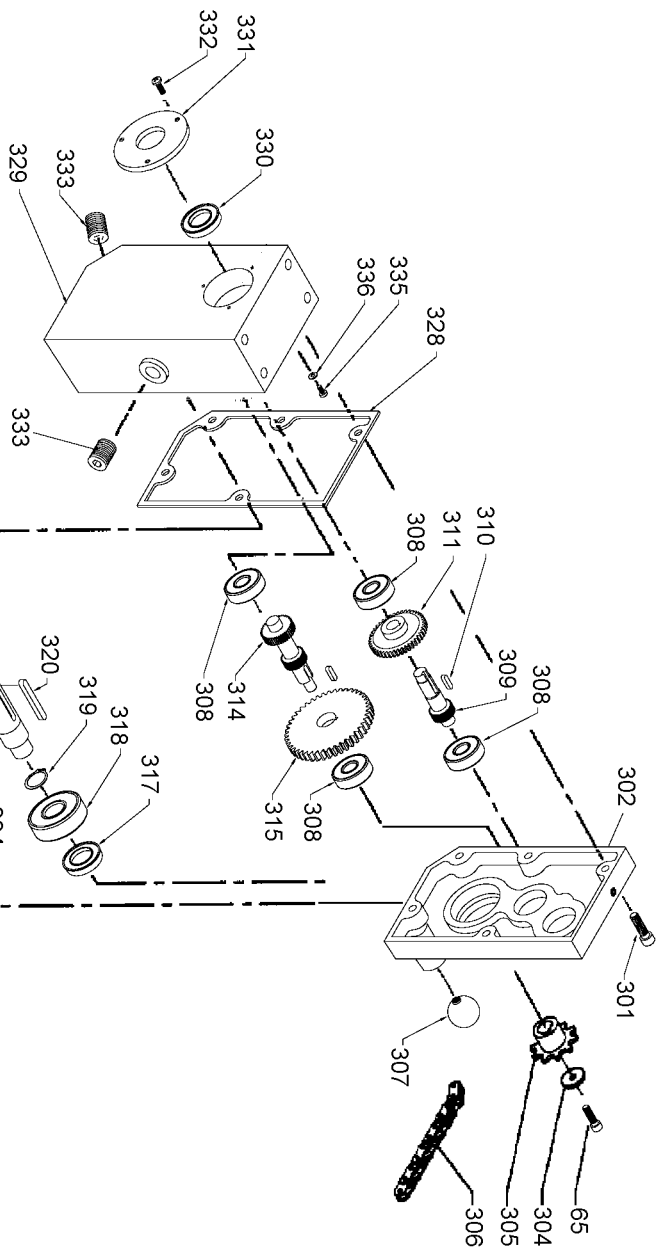

806

Parts List for 22-790X Type 1

Item Number	Part Number	Description	Qty Required
1	489177-00	HEX FLANGE SCREW	4
2	1330682	CLAMP	1
3	1349385	SEAL	1
4	911029	COVER	1
5	000000-00	No Longer Available	3
6	1243456	NUT	2
7	1349370	CHIP BREAKER	1
8	1349387	KEY	1
9	1346436	MOTOR ASSY 3HP 1PH	1
10	A22289	SWITCH BOX	1
12	A24627	WARNING TAG	1
13	330019-05	SCREW,PLASTITE	4
14	A22262	SWITCH ASSEMBLY	1
15	1349342	CAPACITOR 500UF	1
17	330019-00	SCREW	4
18	1310163	SCREW	1
19	488983-00	LOCK WASHER	1
20	48822-00	BUSHING	1
21	1349359	POWER CORD	1
22	A22290	SWITCH BOX	1
23	1346437	CAPACITOR (20UF 3HP	1
24	D20605	SCREW #10-32X.750 FI	4
25	1340637	WASHER	18
26	491964-00	NUT	8
27	A24095	LABEL	1
28	1349877	HEX FLANGE SCREW	17
29	1349369	DEFLECTOR PLATE	1

Parts List for 22-790X Type 1

Item Number	Part Number	Description	Qty Required
30	911030	BRACKET	1
32	1246192	CAP SCREW	4
33	A23918	LOGO PLATE	1
34	422280790015	RIVIT	1
35	A23378	INDICATOR	1
36	A24525	SPEC-LABEL	1
37	1330508	BUSHING	2
38	A22266	KNOB	1
39	000000-00	No Longer Available	1
40	1349354	MOTOR PULLEY	1
42	1246034	CAP SCREW	3
43	1349355	V-BELT (SET OF 3)	3
44	1349356	SPACER	1
45	911027	PULLEY COVER	1
47	1246020	CAP SCREW	1
48	491889-00	SCREW HEX HEAD	1
50	000000-00	No Longer Available	1
51	1246035	CAP SCREW	6
52	1246116	FL WASHER	4
53	000000-00	No Longer Available	2
54	1349350	LOCK BOLT	2
60	1330660	SPRING	4
61	1349336	ROLLER BUSHING	3
62	1243395	HEX NUT	4
63	1246166	SET SCREW	4
64	1347065	PIN	4
65	1310105	SCREW	5