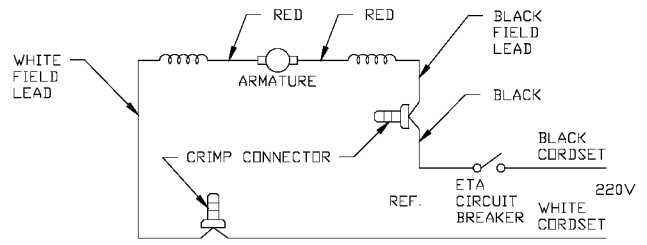

PORTER-CABLE SPEEDMATIC® ROUTER

attempted by trained repairmen. Contact the nearest Porter-Cable Service Center or other competent repair center

75192
(75361)

120V WIRING DIAGRAM

220V WIRING DIAGRAM

Parts List for 22-7519-60 Type 1

Item Number	Part Number	Description	Qty Required
1	874586	ARMATURE-220	1
1	875931	FAN	1
2	874587	FIELD-220	1
3	N031634	BRUSH	2
3	698844	BRUSH HOLDER	2
4	A24713	SWITCH	1
5	879884	CORD	1
6	698874	BRUSH INSULATOR	2
7	698872	SPRING	10
8	882703	SCREW	10
10	852310	SCREW	10
11	330003-75	BEARING, BALL	3
11	146555-01	BEARING, BALL	3
15	698811	BRG RETAINER	3
51	A22802	BASE	1
52	A22556	HOUSING	1
52	A23246	LOWER HOUSING ASSY	1
52	A22442	TOP CAP	1
55	A24391	WARNING LABEL	1
81	859069	PLUG	1
83	698807	CHUCK	1
83	874212	CHUCK	1
83	5140103-66	COLLET ASSY.	1
83	42950	1/2 INCH COLLET ASSY	1
83	876671	COLLET 1/2 INCH	1
83	875893	COLLET NUT	1
83	823030	SNAP-RING	10

Parts List for 22-7519-60 Type 1

Item Number	Part Number	Description	Qty Required
86	698834	LEAD	1
88	892778	SCREW	10
94	899411	SCREW	10
98	689032	CONNECTOR	1
122	872520	SCREW	10
206	823374	WASHER	10
208	A22709	OPEN-END WRENCH	1
208	A22709	OPEN-END WRENCH	1
209	874514	SCREW	10
210	800980	PIN	10
217	849819	SCREW	10
219	874845	BUSHING KIT	1
220	872766	SPRING-STRAIN RELVR	1
223	874582	CLAMP KNOB	1
224	695870	BASE-SUB	1
225	698867	DEPTH ADJUST RING	1
226	800941	SPRING	10
229	800539	SCREW	10
239	685526	SCREW	10
240	42975	3/8 INCH COLLET ASSY	1
240	42999	1/4 INCH COLLET ASSY	1
240	42975	3/8 INCH COLLET ASSY	1
240	876669	COLLET 1/4 INCH	1
240	876670	COLLET 3/8 INCH	1
240	875893	COLLET NUT	1
240	823030	SNAP-RING	10
241	000000-00	No Longer Available	1