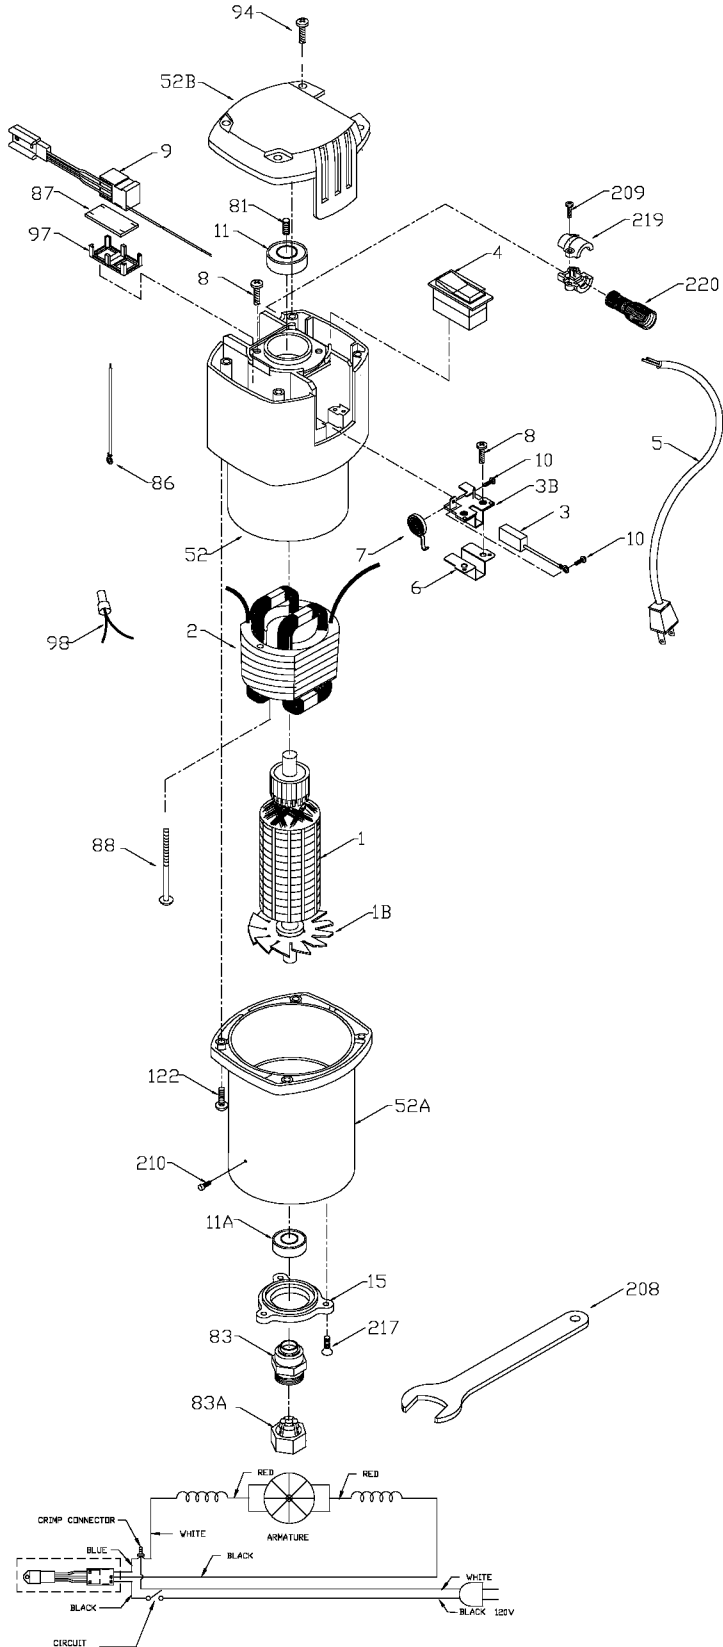

PORTER-CABLE SPEEDMATIC® ROUTER

attempted by trained repairmen. Contact the nearest Porter-Cable Service Center or other competent repair center

75192
(75361)

120V WIRING DIAGRAM

220V WIRING DIAGRAM

Parts List for 22-7519-60 Type 1

Item Number	Part Number	Description	Qty Required
1	874586	ARMATURE-220	1
1	875931	FAN	1
2	874587	FIELD-220	1
3	N031634	BRUSH	2
3	698844	BRUSH HOLDER	2
4	A24713	SWITCH	1
5	879884	CORD	1
6	698874	BRUSH INSULATOR	2
7	698872	SPRING	10
8	882703	SCREW	10
10	852310	SCREW	10
11	330003-75	BEARING, BALL	3
11	146555-01	BEARING, BALL	3
15	698811	BRG RETAINER	3
51	A22802	BASE	1
52	A22556	HOUSING	1
52	A23246	LOWER HOUSING ASSY	1
52	A22442	TOP CAP	1
55	A24391	WARNING LABEL	1
81	859069	PLUG	1
83	698807	CHUCK	1
83	874212	CHUCK	1
83	5140103-66	COLLET ASSY.	1
83	42950	1/2 INCH COLLET ASSY	1
83	876671	COLLET 1/2 INCH	1
83	875893	COLLET NUT	1
83	823030	SNAP-RING	10

Parts List for 22-7519-60 Type 1

Item Number	Part Number	Description	Qty Required
86	698834	LEAD	1
88	892778	SCREW	10
94	899411	SCREW	10
98	689032	CONNECTOR	1
122	872520	SCREW	10
206	823374	WASHER	10
208	A22709	OPEN-END WRENCH	1
208	A22709	OPEN-END WRENCH	1
209	874514	SCREW	10
210	800980	PIN	10
217	849819	SCREW	10
219	874845	BUSHING KIT	1
220	872766	SPRING-STRAIN RELVR	1
223	874582	CLAMP KNOB	1
224	695870	BASE-SUB	1
225	698867	DEPTH ADJUST RING	1
226	800941	SPRING	10
229	800539	SCREW	10
239	685526	SCREW	10
240	42975	3/8 INCH COLLET ASSY	1
240	42999	1/4 INCH COLLET ASSY	1
240	42975	3/8 INCH COLLET ASSY	1
240	876669	COLLET 1/4 INCH	1
240	876670	COLLET 3/8 INCH	1
240	875893	COLLET NUT	1
240	823030	SNAP-RING	10
241	000000-00	No Longer Available	1

Parts List for 22-7519-60 Type 1

Item Number	Part Number	Description	Qty Required
242	000000-00	No Longer Available	1
243	000000-00	No Longer Available	1
244	42690	ROUTER EDGE GUIDE	1