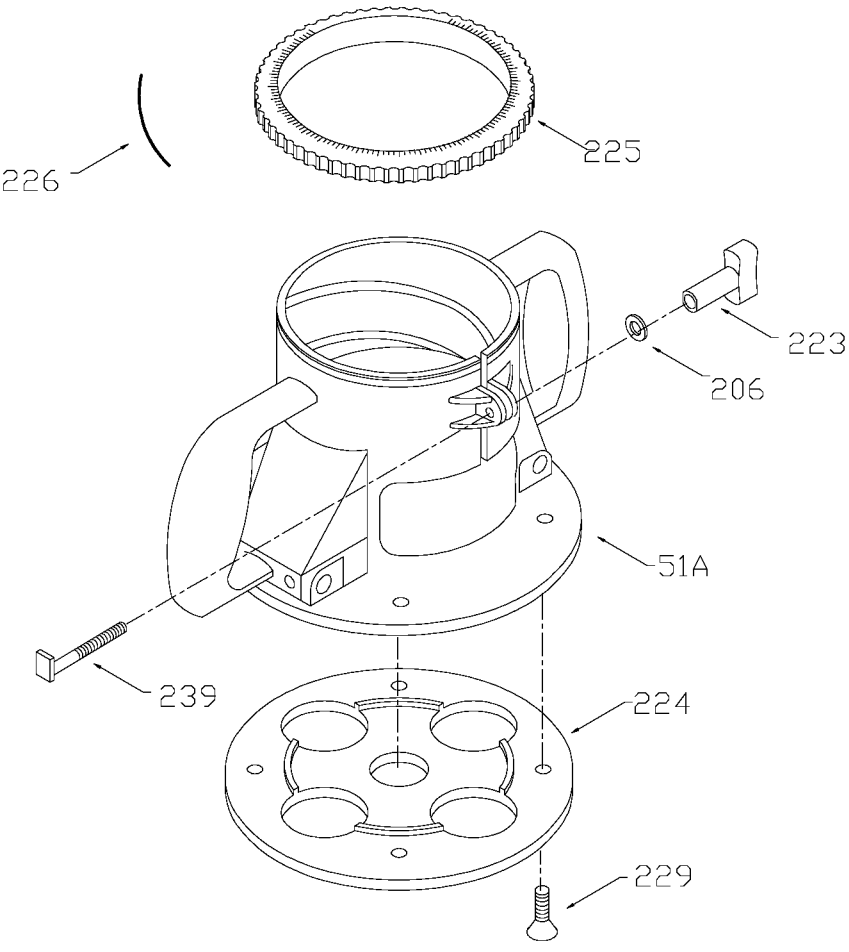

PORTER-CABLE SPEEDMATIC® ROUTER

attempted by trained repairmen. Contact the nearest Porter-Cable Service Center or other competent repair center

75192
(75361)

120V WIRING DIAGRAM

220V WIRING DIAGRAM

Parts List for 22-7519-60 Type 1

Item Number	Part Number	Description	Qty Required
1	874586	ARMATURE-220	1
1	875931	FAN	1
2	874587	FIELD-220	1
3	N031634	BRUSH	2
3	698844	BRUSH HOLDER	2
4	A24713	SWITCH	1
5	879884	CORD	1
6	698874	BRUSH INSULATOR	2
7	698872	SPRING	10
8	882703	SCREW	10
10	852310	SCREW	10
11	330003-75	BEARING, BALL	3
11	146555-01	BEARING, BALL	3
15	698811	BRG RETAINER	3
51	A22802	BASE	1
52	A22556	HOUSING	1
52	A23246	LOWER HOUSING ASSY	1
52	A22442	TOP CAP	1
55	A24391	WARNING LABEL	1
81	859069	PLUG	1
83	698807	CHUCK	1
83	874212	CHUCK	1
83	5140103-66	COLLET ASSY.	1
83	42950	1/2 INCH COLLET ASSY	1
83	876671	COLLET 1/2 INCH	1
83	875893	COLLET NUT	1
83	823030	SNAP-RING	10

Parts List for 22-7519-60 Type 1

Item Number	Part Number	Description	Qty Required
86	698834	LEAD	1
88	892778	SCREW	10
94	899411	SCREW	10
98	689032	CONNECTOR	1
122	872520	SCREW	10
206	823374	WASHER	10
208	A22709	OPEN-END WRENCH	1
208	A22709	OPEN-END WRENCH	1
209	874514	SCREW	10
210	800980	PIN	10
217	849819	SCREW	10
219	874845	BUSHING KIT	1
220	872766	SPRING-STRAIN RELVR	1
223	874582	CLAMP KNOB	1
224	695870	BASE-SUB	1
225	698867	DEPTH ADJUST RING	1
226	800941	SPRING	10
229	800539	SCREW	10
239	685526	SCREW	10
240	42975	3/8 INCH COLLET ASSY	1
240	42999	1/4 INCH COLLET ASSY	1
240	42975	3/8 INCH COLLET ASSY	1
240	876669	COLLET 1/4 INCH	1
240	876670	COLLET 3/8 INCH	1
240	875893	COLLET NUT	1
240	823030	SNAP-RING	10
241	000000-00	No Longer Available	1