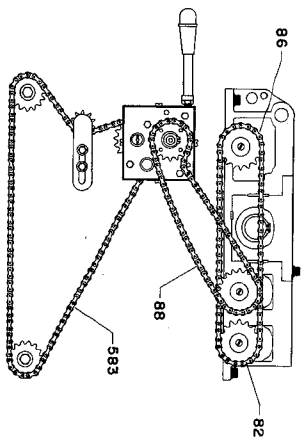

**22-608 NEWMAN WHITNEY CUTTERHEAD  
(SEE SERVICE NOTE F)**

SERVICE NOTES:

A - See diagram below for correct part identification:

B - Gasket is sold at one (1) length which must be cut to correct length and mounted with contact cement.

C - See diagram for correct chain selection.

D - Current units can be identified by Serial Nos. 0283, 0299, 0305, 0306, 0307, 0312 and higher or 7 or 7E stamped on part.

E - Torque to 250 In.-lbs.

F - Knife grinding service is available from Delta - See Product Information Bulletin #25 for complete details.

Doc. No. 1483G

SERVICE NOTES:

F - Follow sequential diagram below for correct tracking of cable.

NOTE: Sheave sizes are denoted for clarity.

**CURRENT MODELS ONLY**

**EARLY MODELS ONLY**

**CURRENT MODELS ONLY**

## Parts List for 22-610 Type 1

Item Number	Part Number	Description	Qty Required
49	000000-00	No Longer Available	4
50	489382-00	SCREW	12
51	428070100003	BLOCK	1
52	000000-00	No Longer Available	1
53	428080800002	RLR OUTFEED INBOARD	1
54	000000-00	No Longer Available	1
55	000000-00	No Longer Available	1
56	428073120002	PILLOW BLOCK	1
56	000000-00	No Longer Available	1
57	428070800001	INFEED ROLLER	1
58	000000-00	No Longer Available	1
59	000000-00	No Longer Available	1
60	428071120021	ADJ SCREW	12
61	428071220005	SPRING	12
62	1243320	SCREW	2
63	000000-00	No Longer Available	1
64	491964-00	NUT	1
65	1330005	CONNECTING ROD SUPRT	1
66	1330004	CONNECTING ROD	1
67	1330003	CHIPBREAKER SEGMENT	1
68	491964-00	NUT	12
69	1246044	SET SCREW	12
70	428080360001	CHIPBREAKER SEGMENT	11
71	428081060001	CHIPBREAKER SHAFT	1
72	000000-00	No Longer Available	2
73	428071080002	SUPPORT ROD	1
74	428060470001	FINGER	88