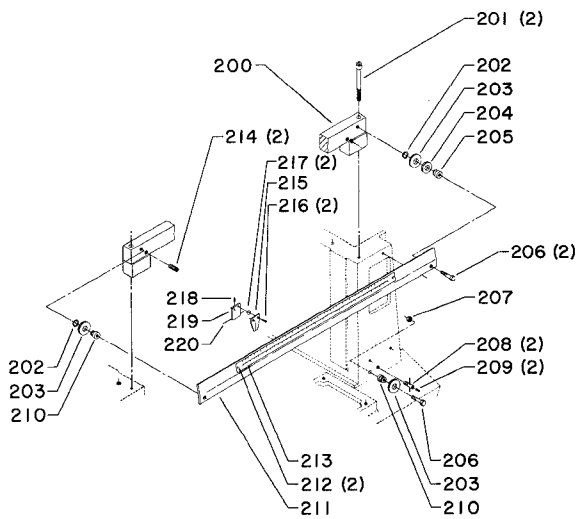

**22-608 NEWMAN WHITNEY CUTTERHEAD  
(SEE SERVICE NOTE F)**

SERVICE NOTES:

A - See diagram below for correct part identification:

B - Gasket is sold at one (1) length which must be cut to correct length and mounted with contact cement.

C - See diagram for correct chain selection.

D - Current units can be identified by Serial Nos. 0283, 0299, 0305, 0306, 0307, 0312 and higher or 7 or 7E stamped on part.

E - Torque to 250 In.-lbs.

F - Knife grinding service is available from Delta - See Product Information Bulletin #25 for complete details.

Doc. No. 1483G

SERVICE NOTES:

F - Follow sequential diagram below for correct tracking of cable.

NOTE: Sheave sizes are denoted for clarity.

**CURRENT MODELS ONLY**

**EARLY MODELS ONLY**

**CURRENT MODELS ONLY**