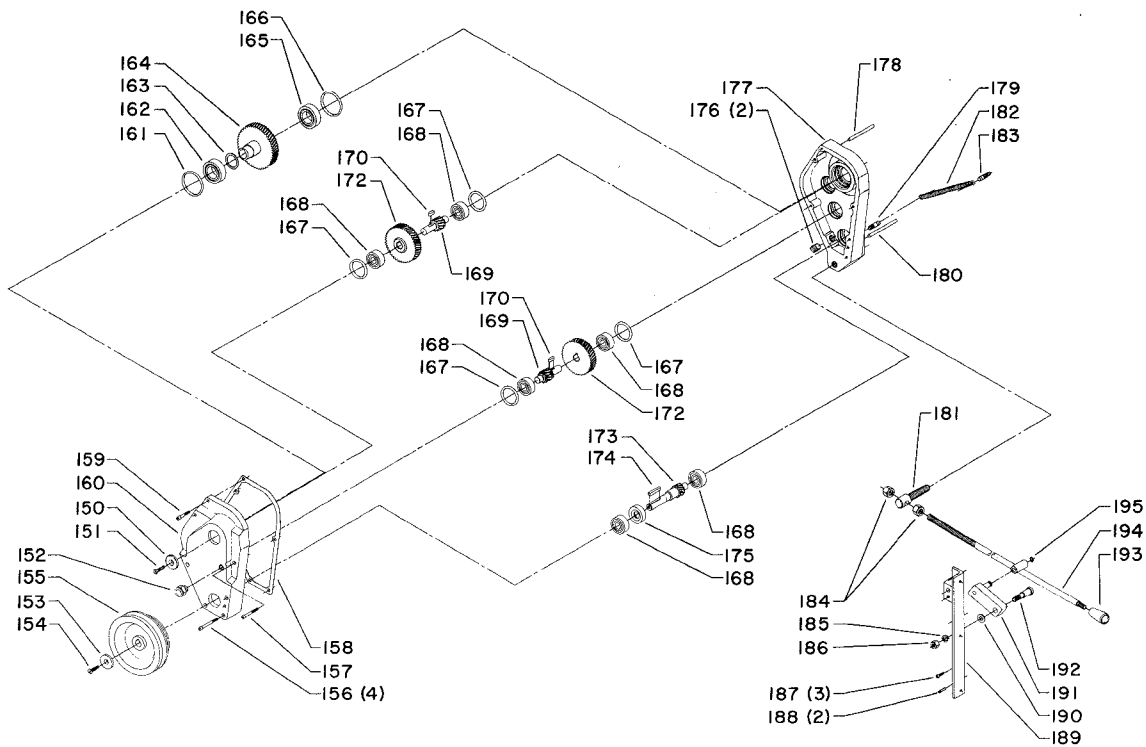

**22-608 NEWMAN WHITNEY CUTTERHEAD  
(SEE SERVICE NOTE F)**

SERVICE NOTES:

A - See diagram below for correct part identification:

B - Gasket is sold at one (1) length which must be cut to correct length and mounted with contact cement.

C - See diagram for correct chain selection.

D - Current units can be identified by Serial Nos. 0283, 0299, 0305, 0306, 0307, 0312 and higher or 7 or 7E stamped on part.

E - Torque to 250 In.-lbs.

F - Knife grinding service is available from Delta - See Product Information Bulletin #25 for complete details.

Doc. No. 1483G

SERVICE NOTES:

F - Follow sequential diagram below for correct tracking of cable.

NOTE: Sheave sizes are denoted for clarity.

**CURRENT MODELS ONLY**

**EARLY MODELS ONLY**

**CURRENT MODELS ONLY**

## Parts List for 22-610 Type 1

Item Number	Part Number	Description	Qty Required
1	428081210001	DUST COLLECTOR	1
2	1246013	CAP SCREW	7
3	904010101604S	STEEL WASHER	7
4	000000-00	No Longer Available	1
5	1349443	WARNING LABEL	1
6	428080720003	CHIP DEFLECTOR PLATE	1
7	1246045	MACH SCREW	3
8	1330433	WARNING LABEL	1
9	000000-00	No Longer Available	1
10	1246052	CAP SCREW	4
11	1330667	M12X30 HEX HD SCREW	1
12	428071040009	WASHER	1
13	000000-00	No Longer Available	1
14	1246068	INT RETAINING RING	1
15	428070170001	BEARING	1
16	428080100003	BEARING BLOCK LEFT	1
16	1330693	GASKET	2
17	000000-00	No Longer Available	1
18	000000-00	No Longer Available	1
18	428081020002	YOKE LEFT	1
19	1246053	CAP SCREW	4
20	000000-00	No Longer Available	4
21	1330472	PRESSURE BAR	1
21	428070040002	BAR	1
22	1330470	YOKE RIGHT	1
22	000000-00	No Longer Available	1
23	428071120001	SCREW	28