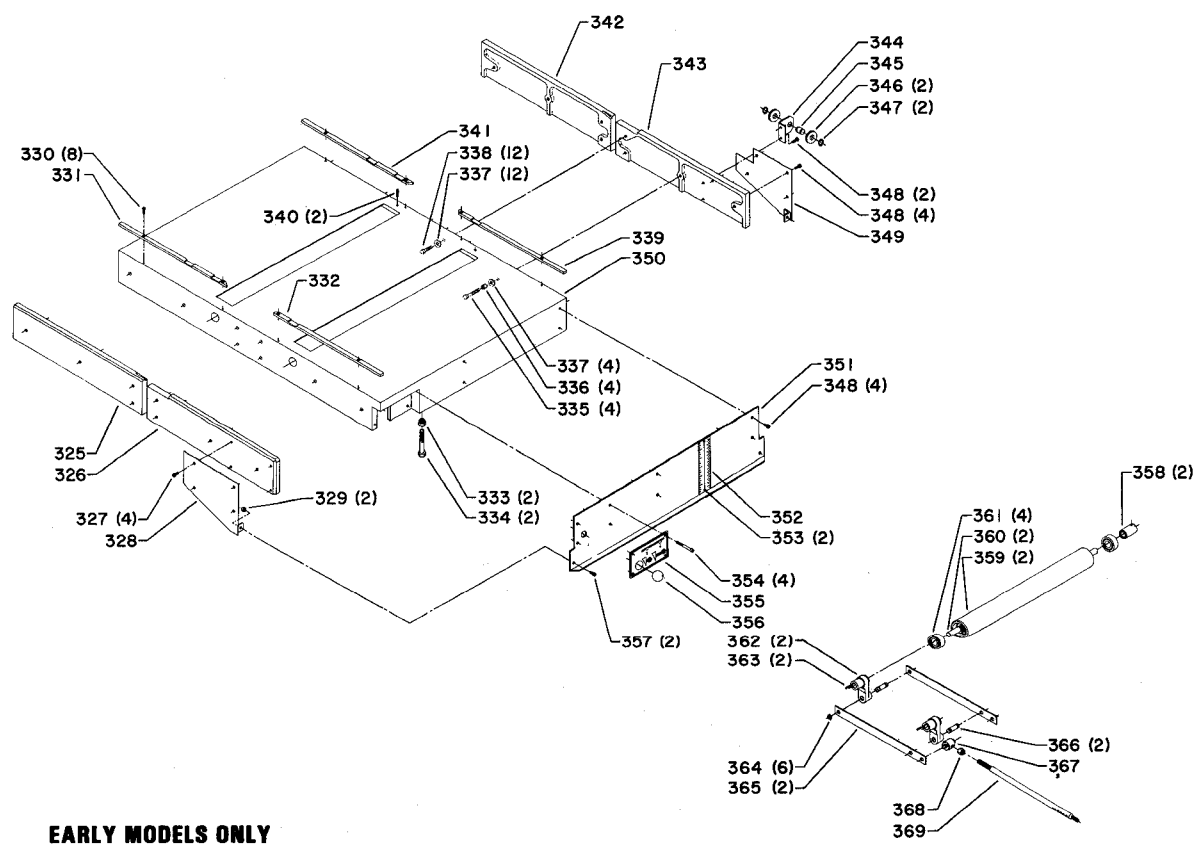

**22-608 NEWMAN WHITNEY CUTTERHEAD  
(SEE SERVICE NOTE F)**

SERVICE NOTES:

A - See diagram below for correct part identification:

B - Gasket is sold at one (1) length which must be cut to correct length and mounted with contact cement.

C - See diagram for correct chain selection.

D - Current units can be identified by Serial Nos. 0283, 0299, 0305, 0306, 0307, 0312 and higher or 7 or 7E stamped on part.

E - Torque to 250 In.-lbs.

F - Knife grinding service is available from Delta - See Product Information Bulletin #25 for complete details.

Doc. No. 1483G

SERVICE NOTES:

F - Follow sequential diagram below for correct tracking of cable.

NOTE: Sheave sizes are denoted for clarity.

**CURRENT MODELS ONLY**

**EARLY MODELS ONLY**

**CURRENT MODELS ONLY**