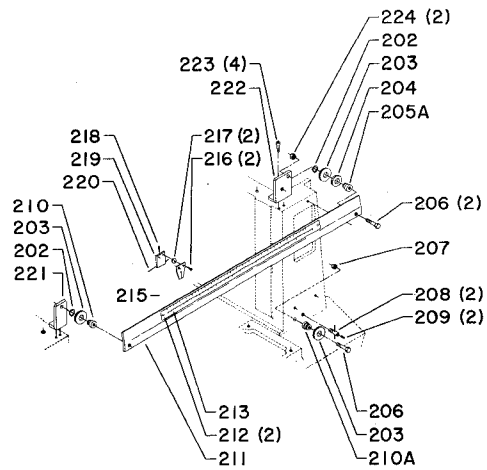

**22-608 NEWMAN WHITNEY CUTTERHEAD  
(SEE SERVICE NOTE F)**

SERVICE NOTES:

A - See diagram below for correct part identification:

B - Gasket is sold at one (1) length which must be cut to correct length and mounted with contact cement.

C - See diagram for correct chain selection.

D - Current units can be identified by Serial Nos. 0283, 0299, 0305, 0306, 0307, 0312 and higher or 7 or 7E stamped on part.

E - Torque to 250 In.-lbs.

F - Knife grinding service is available from Delta - See Product Information Bulletin #25 for complete details.

Doc. No. 1483G

SERVICE NOTES:

F - Follow sequential diagram below for correct tracking of cable.

NOTE: Sheave sizes are denoted for clarity.

**CURRENT MODELS ONLY**

**EARLY MODELS ONLY**

**CURRENT MODELS ONLY**