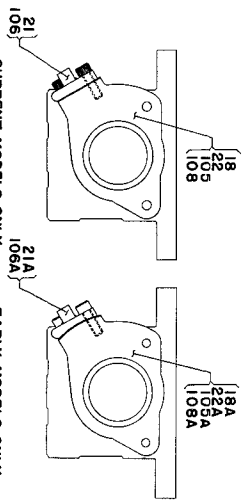

**22-608 NEWMAN WHITNEY CUTTERHEAD  
(SEE SERVICE NOTE F)**

SERVICE NOTES:

A - See diagram below for correct part identification:

B - Gasket is sold at one (1) length which must be cut to correct length and mounted with contact cement.

C - See diagram for correct chain selection.

D - Current units can be identified by Serial Nos. 0283, 0299, 0305, 0306, 0307, 0312 and higher or 7 or 7E stamped on part.

E - Torque to 250 In.-lbs.

F - Knife grinding service is available from Delta - See Product Information Bulletin #25 for complete details.

## Parts List for 22-610 Type 1

Item Number	Part Number	Description	Qty Required
49	000000-00	No Longer Available	4
50	489382-00	SCREW	12
51	428070100003	BLOCK	1
52	000000-00	No Longer Available	1
53	428080800002	RLR OUTFEED INBOARD	1
54	000000-00	No Longer Available	1
55	000000-00	No Longer Available	1
56	428073120002	PILLOW BLOCK	1
56	000000-00	No Longer Available	1
57	428070800001	INFEED ROLLER	1
58	000000-00	No Longer Available	1
59	000000-00	No Longer Available	1
60	428071120021	ADJ SCREW	12
61	428071220005	SPRING	12
62	1243320	SCREW	2
63	000000-00	No Longer Available	1
64	491964-00	NUT	1
65	1330005	CONNECTING ROD SUPRT	1
66	1330004	CONNECTING ROD	1
67	1330003	CHIPBREAKER SEGMENT	1
68	491964-00	NUT	12
69	1246044	SET SCREW	12
70	428080360001	CHIPBREAKER SEGMENT	11
71	428081060001	CHIPBREAKER SHAFT	1
72	000000-00	No Longer Available	2
73	428071080002	SUPPORT ROD	1
74	428060470001	FINGER	88