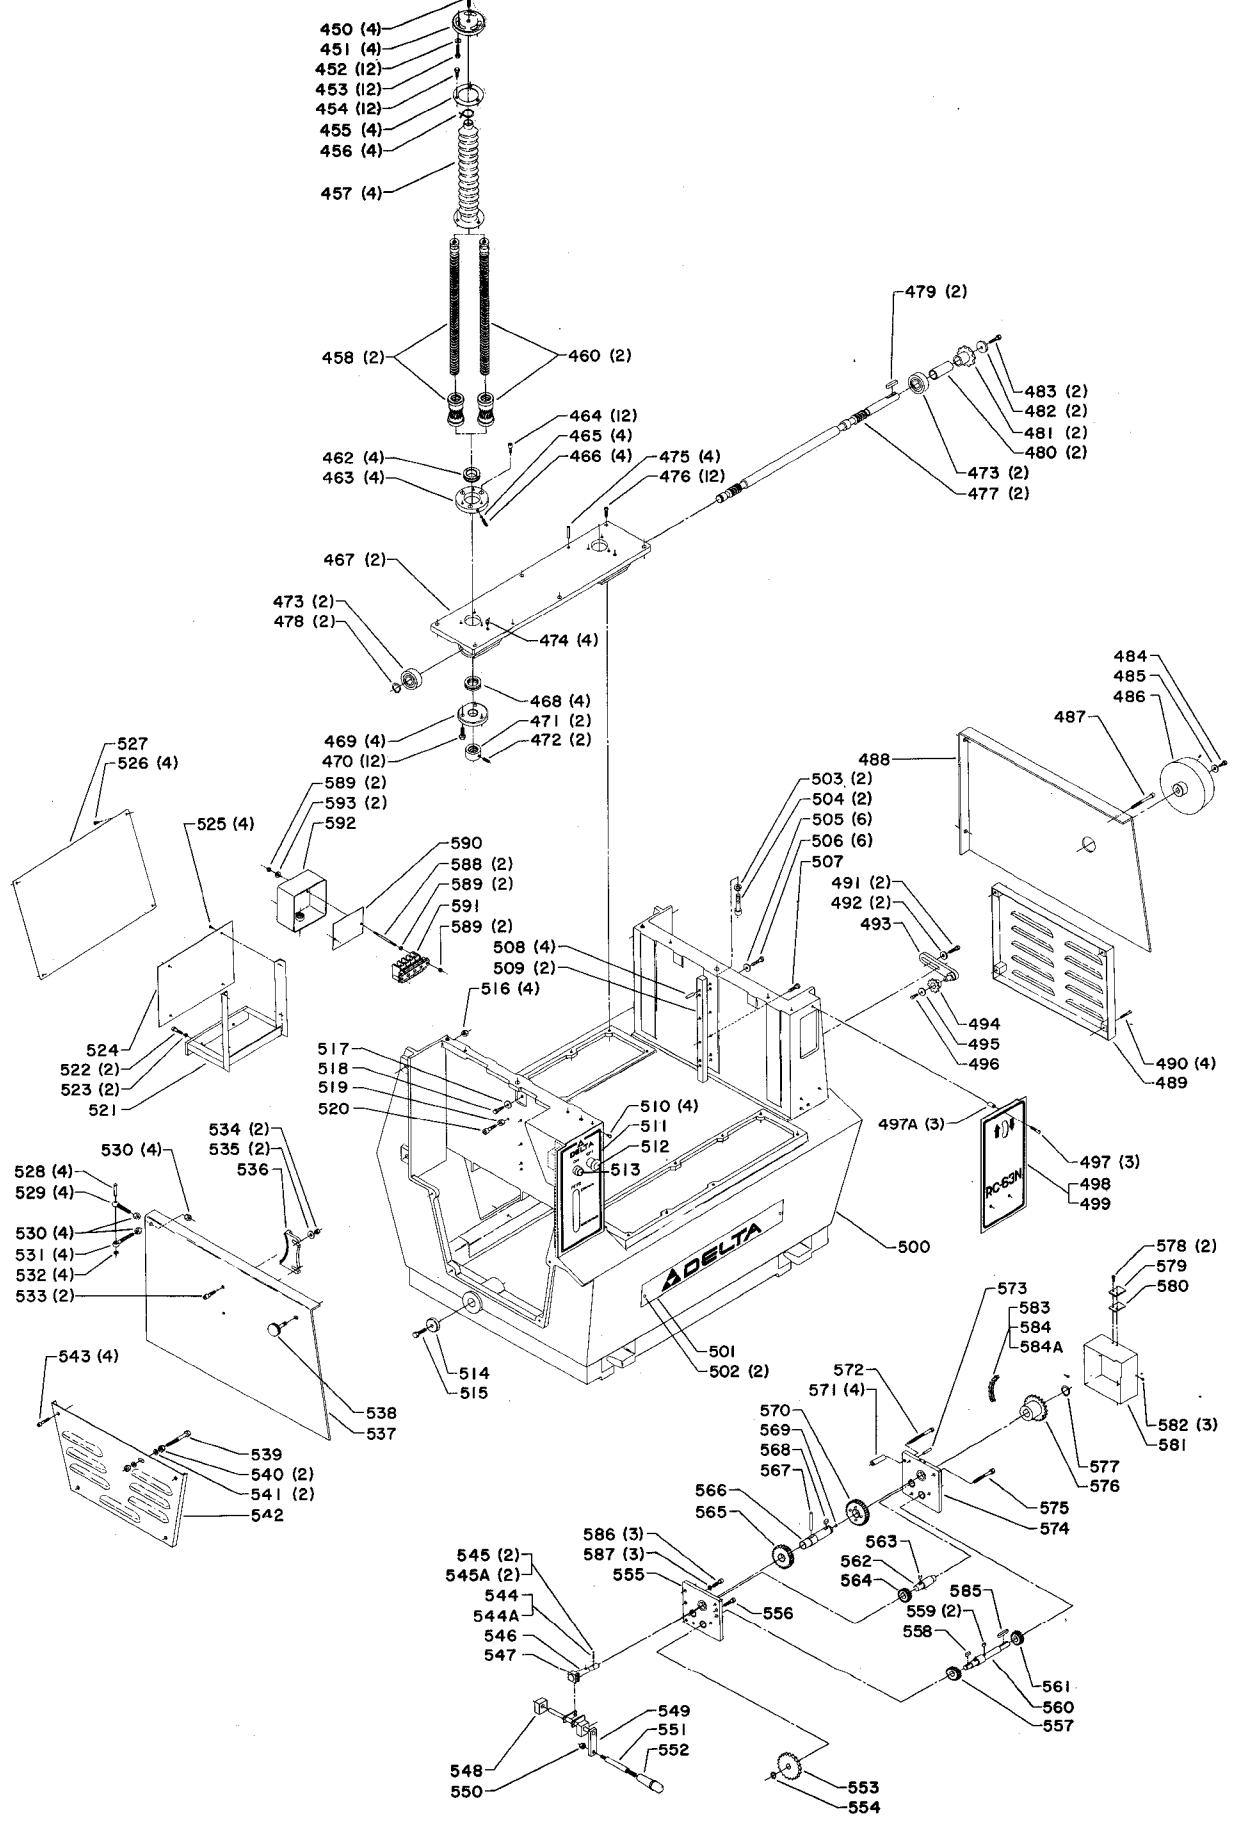

**22-608 NEWMAN WHITNEY CUTTERHEAD  
(SEE SERVICE NOTE F)**

SERVICE NOTES:

A - See diagram below for correct part identification:

B - Gasket is sold at one (1) length which must be cut to correct length and mounted with contact cement.

C - See diagram for correct chain selection.

D - Current units can be identified by Serial Nos. 0283, 0299, 0305, 0306, 0307, 0312 and higher or 7 or 7E stamped on part.

E - Torque to 250 In.-lbs.

F - Knife grinding service is available from Delta - See Product Information Bulletin #25 for complete details.

Doc. No. 1483G

SERVICE NOTES:

F - Follow sequential diagram below for correct tracking of cable.

NOTE: Sheave sizes are denoted for clarity.

**CURRENT MODELS ONLY**

**EARLY MODELS ONLY**

**CURRENT MODELS ONLY**

## Parts List for 22-610 Type 1

Item Number	Part Number	Description	Qty Required
1	428081210001	DUST COLLECTOR	1
2	1246013	CAP SCREW	7
3	904010101604S	STEEL WASHER	7
4	000000-00	No Longer Available	1
5	1349443	WARNING LABEL	1
6	428080720003	CHIP DEFLECTOR PLATE	1
7	1246045	MACH SCREW	3
8	1330433	WARNING LABEL	1
9	000000-00	No Longer Available	1
10	1246052	CAP SCREW	4
11	1330667	M12X30 HEX HD SCREW	1
12	428071040009	WASHER	1
13	000000-00	No Longer Available	1
14	1246068	INT RETAINING RING	1
15	428070170001	BEARING	1
16	428080100003	BEARING BLOCK LEFT	1
16	1330693	GASKET	2
17	000000-00	No Longer Available	1
18	000000-00	No Longer Available	1
18	428081020002	YOKE LEFT	1
19	1246053	CAP SCREW	4
20	000000-00	No Longer Available	4
21	1330472	PRESSURE BAR	1
21	428070040002	BAR	1
22	1330470	YOKE RIGHT	1
22	000000-00	No Longer Available	1
23	428071120001	SCREW	28