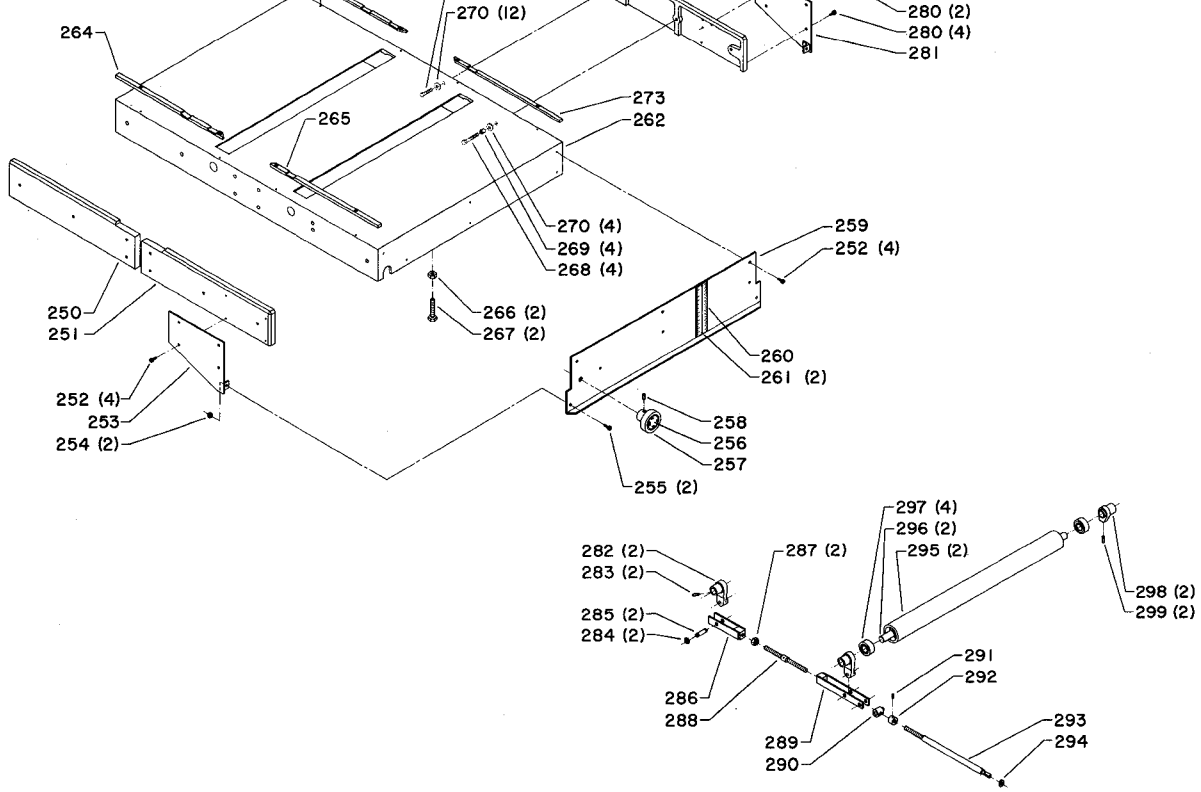

**22-608 NEWMAN WHITNEY CUTTERHEAD  
(SEE SERVICE NOTE F)**

SERVICE NOTES:

A - See diagram below for correct part identification:

B - Gasket is sold at one (1) length which must be cut to correct length and mounted with contact cement.

C - See diagram for correct chain selection.

D - Current units can be identified by Serial Nos. 0283, 0299, 0305, 0306, 0307, 0312 and higher or 7 or 7E stamped on part.

E - Torque to 250 In.-lbs.

F - Knife grinding service is available from Delta - See Product Information Bulletin #25 for complete details.

Doc. No. 1483G

SERVICE NOTES:

F - Follow sequential diagram below for correct tracking of cable.

NOTE: Sheave sizes are denoted for clarity.

**CURRENT MODELS ONLY**

**EARLY MODELS ONLY**

**CURRENT MODELS ONLY**