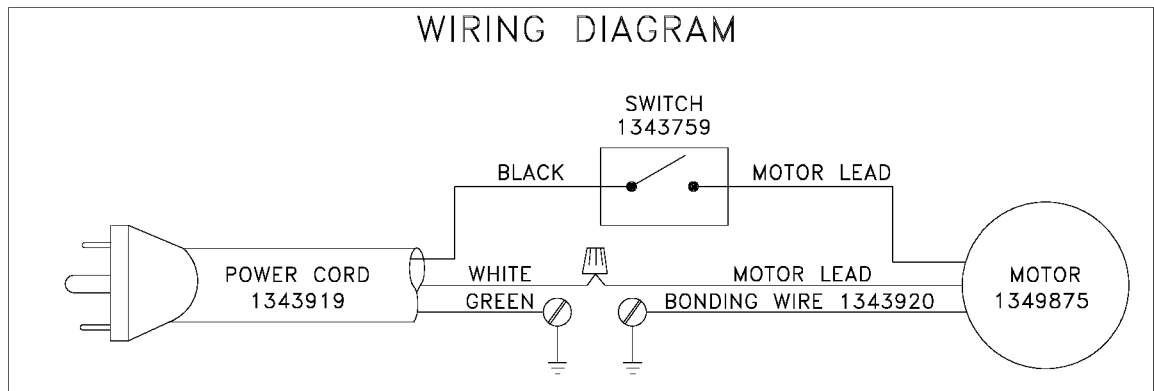

50-445
DUST CHUTE ASSY
AVAILABLE AS AN ACCESSORY

Parts List for 22-560 Type 1

Item Number	Part Number	Description	Qty Required
1	903297	HANDLE ASSY	1
2	1344933	SCREW	1
3	000000-00	No Longer Available	1
4	1246135	SCREW	4
5	000000-00	No Longer Available	1
6	000000-00	No Longer Available	4
7	1342184	SLEEVE	1
8	1342187	HANDLE	1
9	903301	COLUMN SUPPORT	1
10	903302	BALL	1
10	1342166	STUD	1
11	5140063-29	HANDLE KIT	1
12	1342220	SPECIAL SCREW	1
13	1342206	LOCK ROD ASSY	1
13	1342222	HEAD LOCKING PLATE	1
14	903362	LABEL	1
15	1342194	SIDE COVER	1
16	903304	SCALE	1
17	1243501	SCREW	2
18	1343545	WASHER	2
19	1342196	SPRING	1
20	1342169	GUARD	1
21	1349866	RIVET	1
22	1342170	GUIDE PLATE	2
23	1313227	SCREW	6
24	1342160	HEAD LOCK SHOE	2
25	1342162	SPACER	1

Parts List for 22-560 Type 1

Item Number	Part Number	Description	Qty Required
26	1342164	TUBE	1
26	000000-00	No Longer Available	1
26	000000-00	No Longer Available	1
27	000000-00	No Longer Available	1
27	1342163	HEAD LOCK NUT	1
28	1342217	TOOL HOLDER	1
29	1246177	SCREW	4
30	1342132	CORD WRAP	2
35	1342209	WEAR PLATE	1
36	000000-00	No Longer Available	1
37	000000-00	No Longer Available	1
38	1342146	COLUMN	4
39	1349864	WRENCH	1
40	1243501	SCREW	4
41	1342199	RIGHT GUIDE RAIL	1
42	1246015	CAP SCREW	4
43	1243456	NUT	4
44	903306	BASE	1
45	1246035	CAP SCREW	4
46	1246177	SCREW	8
47	903307	INFEED/OUTFEED TABLE	2
48	1246067	MACH SCREW	4
49	1342133	TABLE BUSHING	4
50	1342198	SPRING WASHER	4
51	903405	TABLE SUPPORT	4
53	1341072	BEARING	2
54	1342197	BEARING RETAINER	2