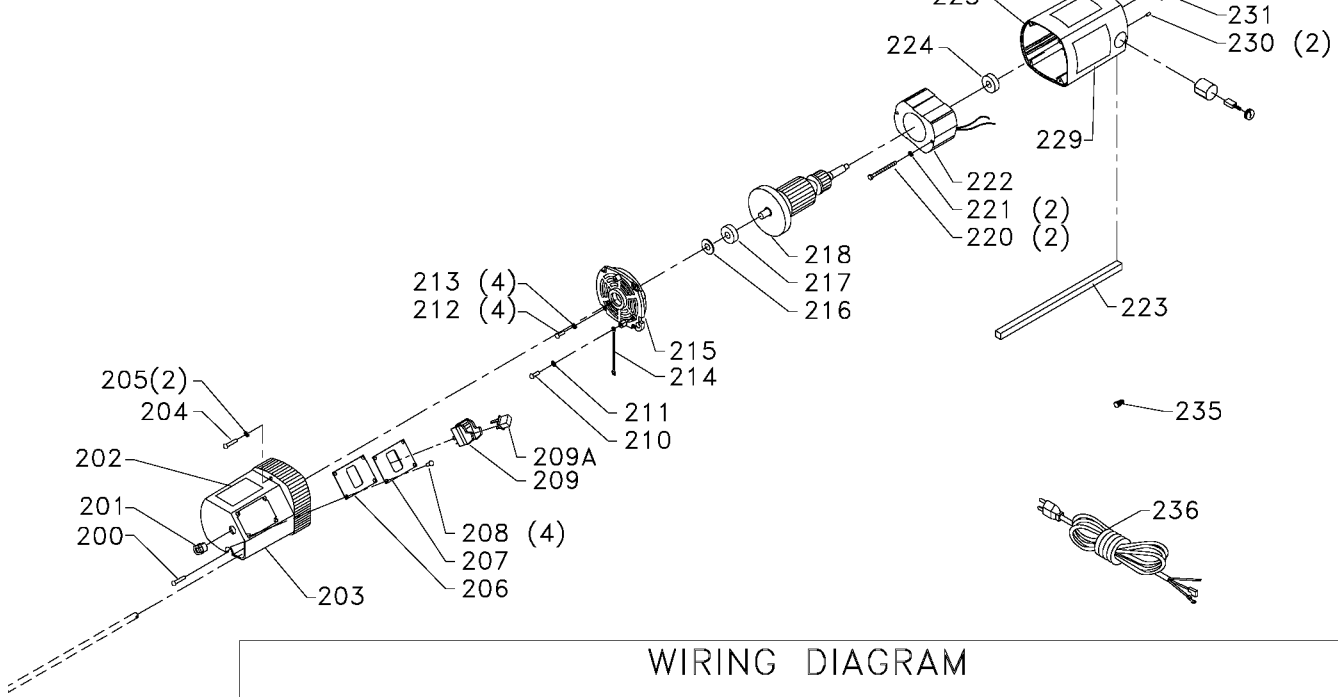

Parts List for 22-560 Type 1

Item Number	Part Number	Description	Qty Required
1	903297	HANDLE ASSY	1
2	1344933	SCREW	1
3	000000-00	No Longer Available	1
4	1246135	SCREW	4
5	000000-00	No Longer Available	1
6	000000-00	No Longer Available	4
7	1342184	SLEEVE	1
8	1342187	HANDLE	1
9	903301	COLUMN SUPPORT	1
10	903302	BALL	1
10	1342166	STUD	1
11	5140063-29	HANDLE KIT	1
12	1342220	SPECIAL SCREW	1
13	1342206	LOCK ROD ASSY	1
13	1342222	HEAD LOCKING PLATE	1
14	903362	LABEL	1
15	1342194	SIDE COVER	1
16	903304	SCALE	1
17	1243501	SCREW	2
18	1343545	WASHER	2
19	1342196	SPRING	1
20	1342169	GUARD	1
21	1349866	RIVET	1
22	1342170	GUIDE PLATE	2
23	1313227	SCREW	6
24	1342160	HEAD LOCK SHOE	2
25	1342162	SPACER	1