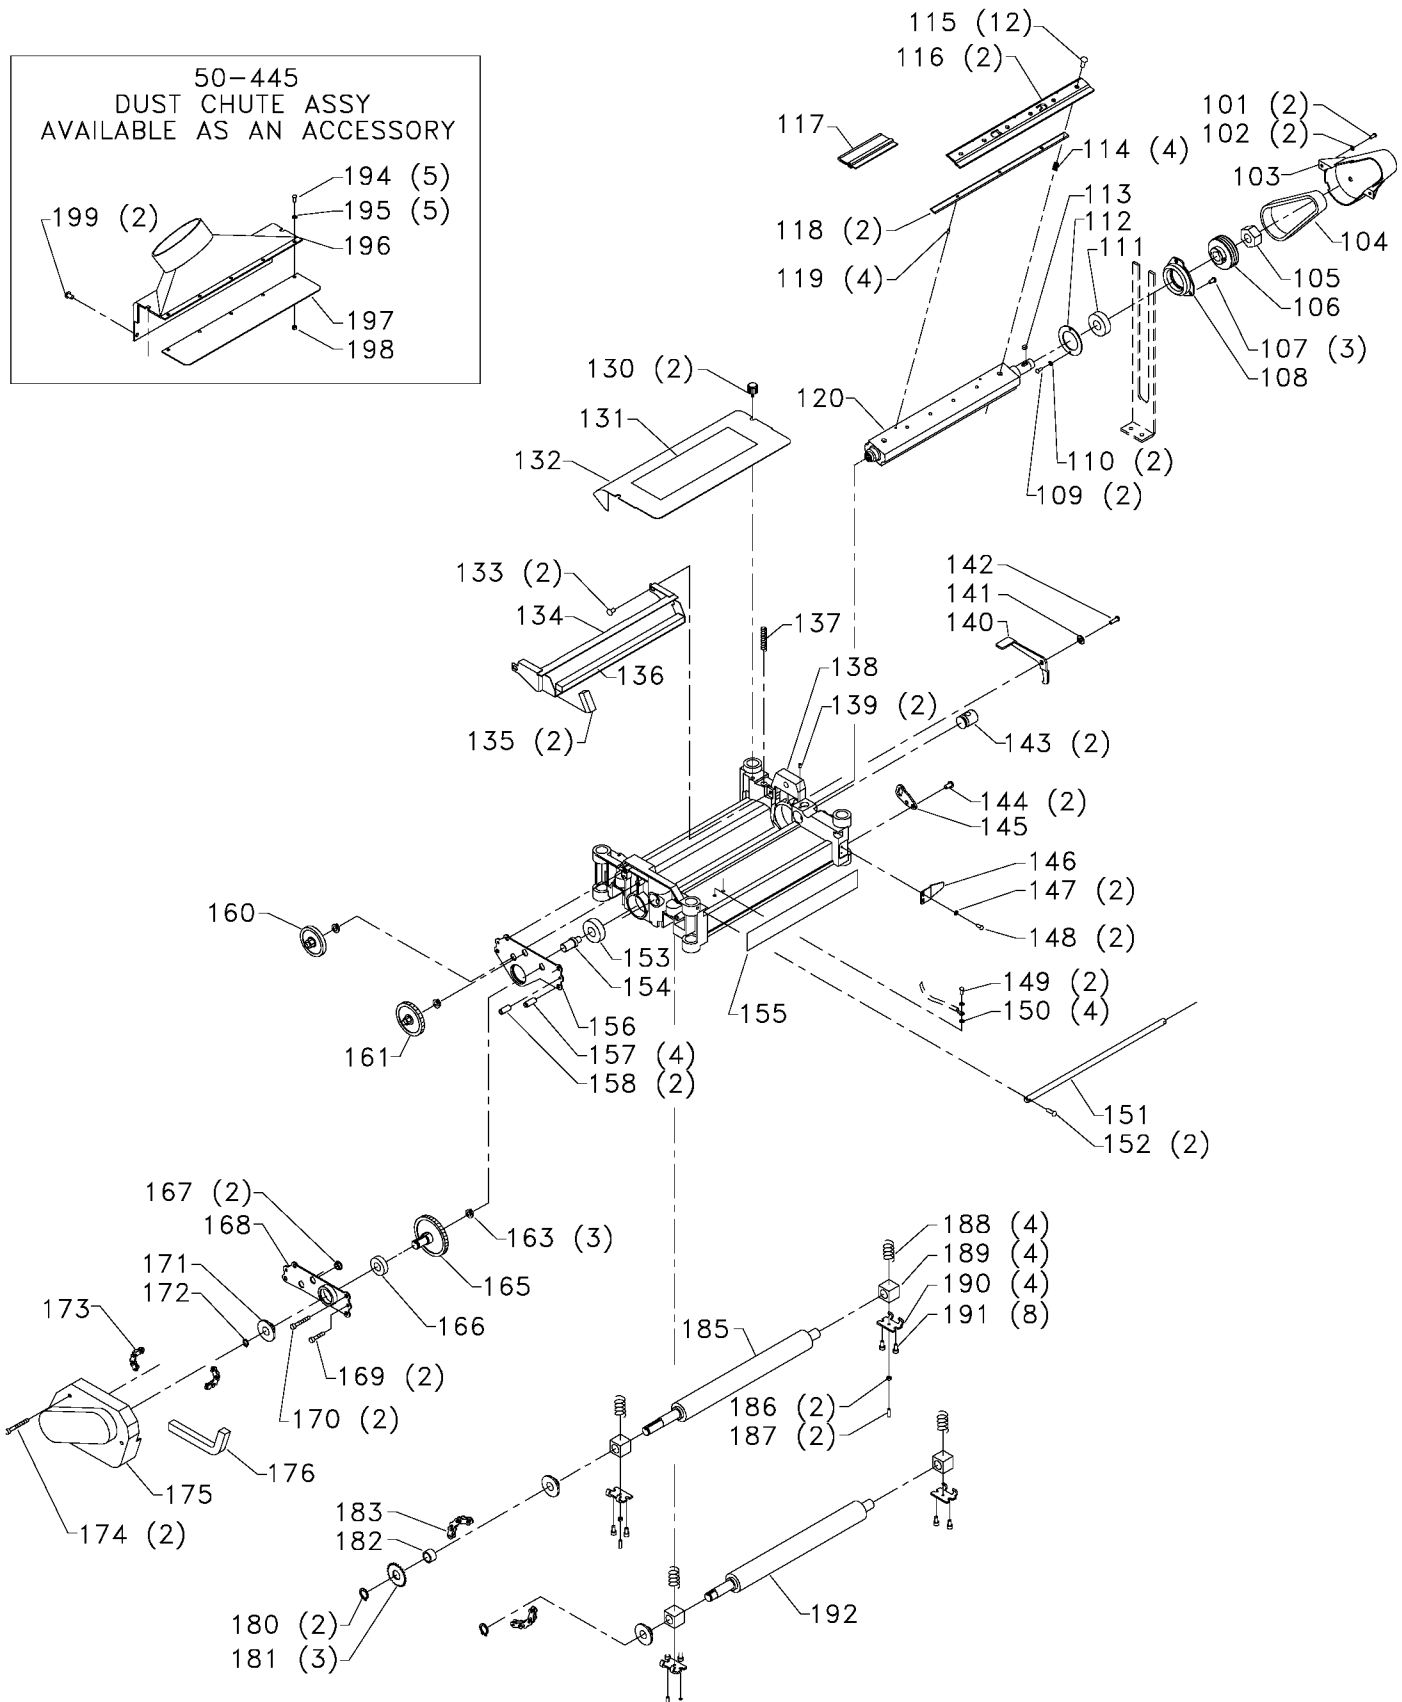

50-445
DUST CHUTE ASSY
AVAILABLE AS AN ACCESSORY