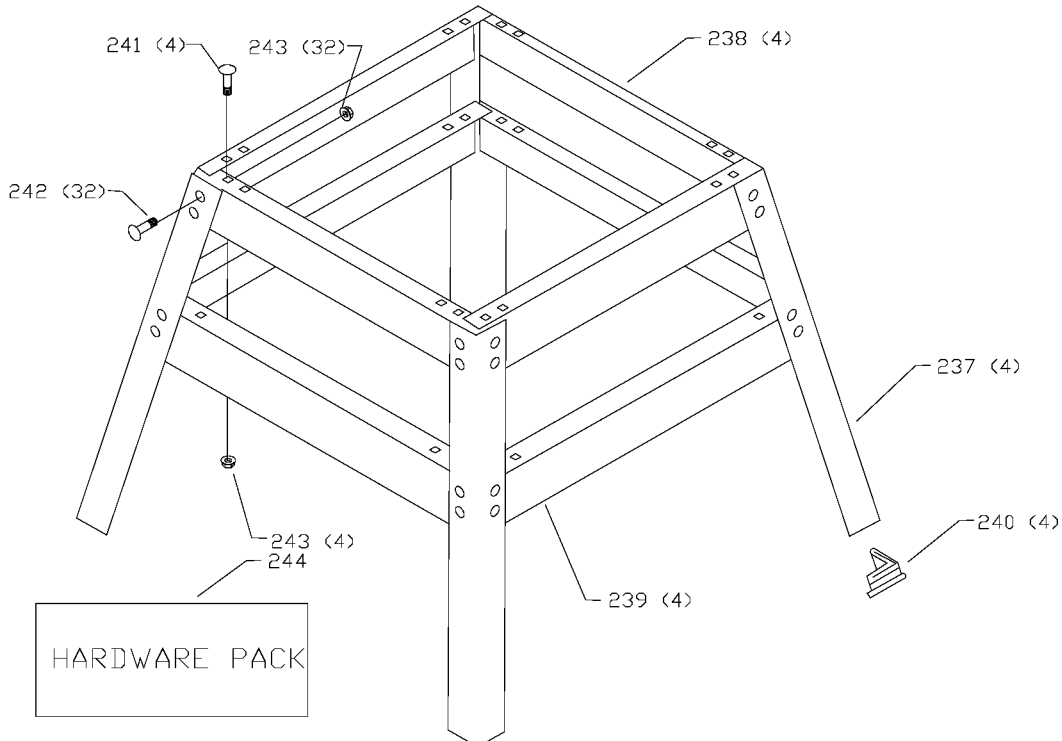

50-445
DUST CHUTE ASSY
AVAILABLE AS AN ACCESSORY

Parts List for 22-560 Type 1

Item Number	Part Number	Description	Qty Required
1	903297	HANDLE ASSY	1
2	1344933	SCREW	1
3	000000-00	No Longer Available	1
4	1246135	SCREW	4
5	000000-00	No Longer Available	1
6	000000-00	No Longer Available	4
7	1342184	SLEEVE	1
8	1342187	HANDLE	1
9	903301	COLUMN SUPPORT	1
10	903302	BALL	1
10	1342166	STUD	1
11	5140063-29	HANDLE KIT	1
12	1342220	SPECIAL SCREW	1
13	1342206	LOCK ROD ASSY	1
13	1342222	HEAD LOCKING PLATE	1
14	903362	LABEL	1
15	1342194	SIDE COVER	1
16	903304	SCALE	1
17	1243501	SCREW	2
18	1343545	WASHER	2
19	1342196	SPRING	1
20	1342169	GUARD	1
21	1349866	RIVET	1
22	1342170	GUIDE PLATE	2
23	1313227	SCREW	6
24	1342160	HEAD LOCK SHOE	2
25	1342162	SPACER	1

Parts List for 22-560 Type 1

Item Number	Part Number	Description	Qty Required
26	1342164	TUBE	1
26	000000-00	No Longer Available	1
26	000000-00	No Longer Available	1
27	000000-00	No Longer Available	1
27	1342163	HEAD LOCK NUT	1
28	1342217	TOOL HOLDER	1
29	1246177	SCREW	4
30	1342132	CORD WRAP	2
35	1342209	WEAR PLATE	1
36	000000-00	No Longer Available	1
37	000000-00	No Longer Available	1
38	1342146	COLUMN	4
39	1349864	WRENCH	1
40	1243501	SCREW	4
41	1342199	RIGHT GUIDE RAIL	1
42	1246015	CAP SCREW	4
43	1243456	NUT	4
44	903306	BASE	1
45	1246035	CAP SCREW	4
46	1246177	SCREW	8
47	903307	INFEED/OUTFEED TABLE	2
48	1246067	MACH SCREW	4
49	1342133	TABLE BUSHING	4
50	1342198	SPRING WASHER	4
51	903405	TABLE SUPPORT	4
53	1341072	BEARING	2
54	1342197	BEARING RETAINER	2