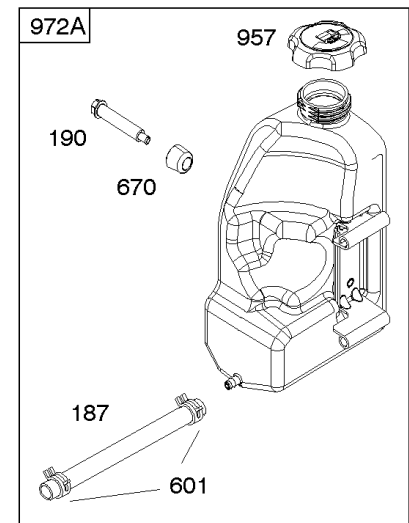

## Alternator, Controls, Governor Spring, Ignition

REF NO	PART NO	QTY	DESCRIPTION
851	692424		TERMINAL, Spark Plug
877	393456		WIRE/CONNECTOR, Alternator -(Dual Circuit)
877D	790544		WIRE/CONNECTOR, Alternator
878	398661		HARNESS, Wiring -(Dual Circuit)
920	691656		SOLENOID, Starter
1059	698516		KIT, Screw/Washer
1119	691183		SCREW -(Alternator)
1448	690260		WASHER -(Magneto Armature)

## ***Camshaft, Crankshaft, Counter Weight, Piston, Rings, Connecting Rod***

REF NO	PART NO	QTY	DESCRIPTION
16	593417		CRANKSHAFT
24	591757		KEY, Flywheel
25	595053		PISTON ASSEMBLY -(Standard)
25	595054		PISTON ASSEMBLY -(.020" Oversize)
26	792643		SET, Ring -(.020 Oversize)
26	797011		SET, Ring -(Standard)
27	698469		LOCK, Piston Pin
28	797013		PIN, Piston
29	791633		ROD, Connecting -(Standard)
32	791118		SCREW -(Connecting Rod)
43	691968		SLINGER, Governor/Oil
45	690564		TAPPET, Valve
46	793880		CAMSHAFT
357	691483		KEY, Drive Pulley
377	691639		KEY, Timing
741	697128		GEAR, Timing
757	793242		LINK, Counterweight
758	593418		COUNTERWEIGHT
759	697392		PIN, Counterweight
1270	793243		PLUG, AVS Counterweight

## ***Cylinder Head, Gasket Set - Engine, Gasket Set - Valve, Intake Manifold, Valves***

<b>REF NO</b>	<b>PART NO</b>	<b>QTY</b>	<b>DESCRIPTION</b>
1029	691751		ARM, Rocker
1034	690822		GUIDE, Push Rod
1095	796189		GASKET SET, Valve
1266	691917		SEAL, O-Ring -(Intake Elbow)