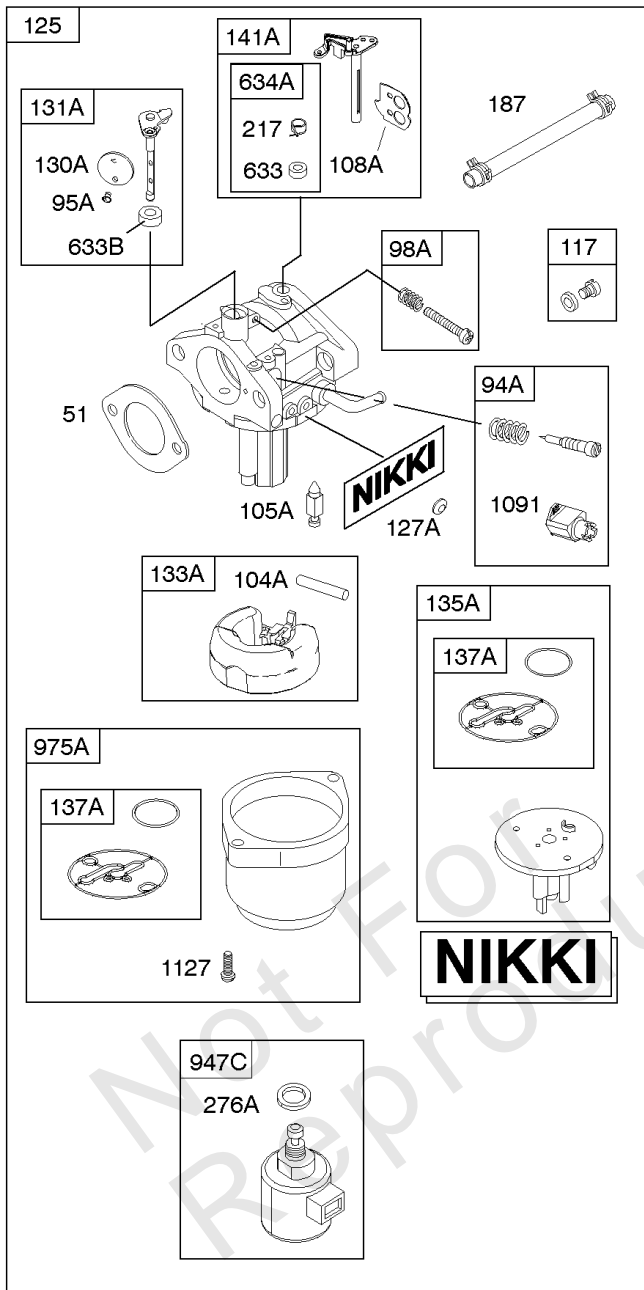

## Alternator, Controls, Governor Spring, Ignition

REF NO	PART NO	QTY	DESCRIPTION
851	692424		TERMINAL, Spark Plug
877	393456		WIRE/CONNECTOR, Alternator -(Dual Circuit)
877D	790544		WIRE/CONNECTOR, Alternator
878	398661		HARNESS, Wiring -(Dual Circuit)
920	691656		SOLENOID, Starter
1059	698516		KIT, Screw/Washer
1119	691183		SCREW -(Alternator)
1448	690260		WASHER -(Magneto Armature)

## ***Camshaft, Crankshaft, Counter Weight, Piston, Rings, Connecting Rod***

REF NO	PART NO	QTY	DESCRIPTION
16	593417		CRANKSHAFT
24	591757		KEY, Flywheel
25	595053		PISTON ASSEMBLY -(Standard)
25	595054		PISTON ASSEMBLY -(.020" Oversize)
26	792643		SET, Ring -(.020 Oversize)
26	797011		SET, Ring -(Standard)
27	698469		LOCK, Piston Pin
28	797013		PIN, Piston
29	791633		ROD, Connecting -(Standard)
32	791118		SCREW -(Connecting Rod)
43	691968		SLINGER, Governor/Oil
45	690564		TAPPET, Valve
46	793880		CAMSHAFT
357	691483		KEY, Drive Pulley
377	691639		KEY, Timing
741	697128		GEAR, Timing
757	793242		LINK, Counterweight
758	593418		COUNTERWEIGHT
759	697392		PIN, Counterweight
1270	793243		PLUG, AVS Counterweight