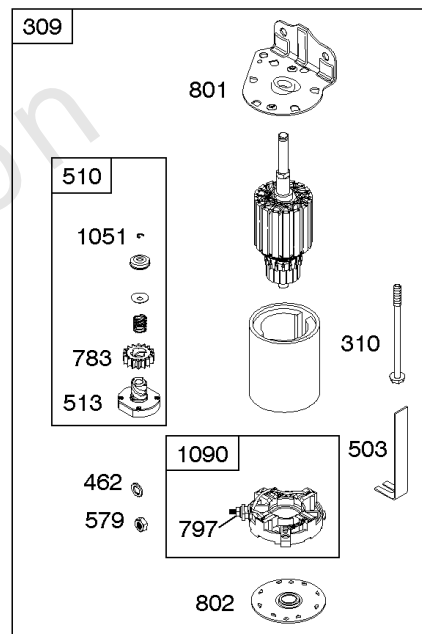

Electric & Rewind Starter, Flywheel

REF NO	PART NO	QTY	DESCRIPTION
23B	591760		FLYWHEEL
24	591757		KEY, Flywheel
37	697352		GUARD, Flywheel
37A	697626		GUARD, Flywheel
65	690940		SCREW -(Rewind Starter)
78	691693		SCREW -(Flywheel Guard)
78A	690364		SCREW -(Flywheel Guard)
309	593934		MOTOR, Starter
310	690323		BOLT -(Starter Motor)
324	593933		SCREEN/CUP ASSEMBLY
363	19203		PULLER, Flywheel
415A	794129		COVER, Flywheel -(Cover/Retainer)
455	796615		CUP, Flywheel -(Non Washable)
462	691261		WASHER -(Starter Cable)
503	691532		STRAP, Starter
510	693699		DRIVE, Starter
513	692024		CLUTCH, Drive
563A	799359		SCREW -(Debris Screen Guard)
579	691029		NUT -(Starter Cable)
608	591606		STARTER, Rewind
697	791680		SCREW -(Starter Motor) (Drive Cap)
729A	691224		CLIP, Wire -(Starter Motor)
783	593935		GEAR, Pinion
797	693167		NUT -(Brush Retainer)
801	691283		CAP, Drive
802	691286		CAP, End
949A	799358		GUARD, Debris Screen
1005	796082		FAN, Flywheel
1044	698139		SCREW -(Flywheel)
1051	691265		RING, Retaining
1090	691293		RETAINER, Brush