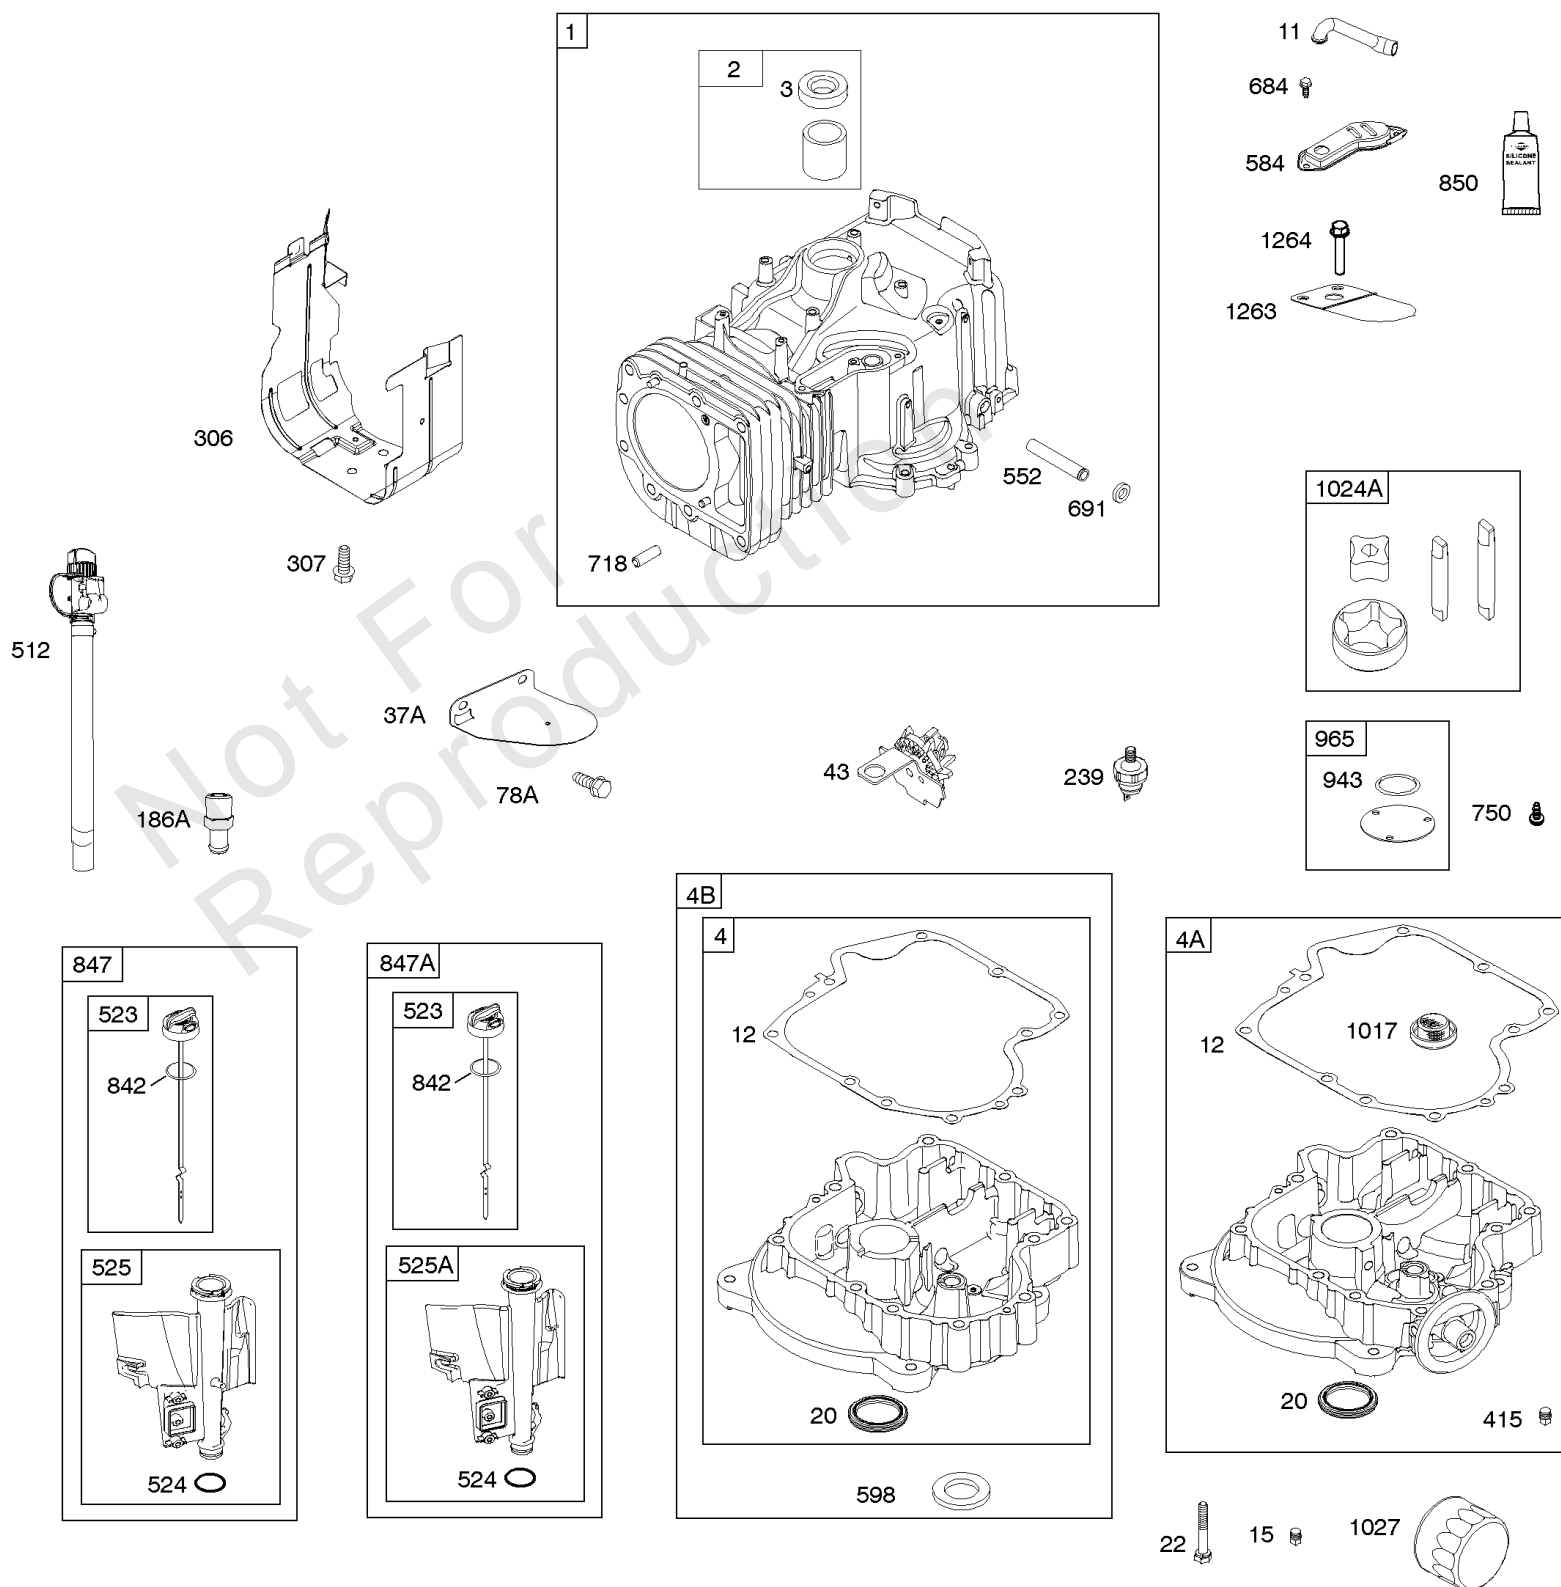

1319 WARNING LABEL

REQUIRED when replacing parts with warning labels affixed.

1319A WARNING LABEL

REQUIRED when replacing parts with warning labels affixed.

1036 EMISSIONS LABEL

Cylinder, Engine Sump, Lubrication, Oil Fill

REF NO	PART NO	QTY	DESCRIPTION
1	697377		CYLINDER ASSEMBLY
2	797673		KIT, Bushing/Seal -(Magneto Side)
3	391086S		SEAL, Oil -(Magneto Side)
4A	592849		SUMP, Engine
11	794683		TUBE, Breather
12	697110		GASKET, Crankcase -(.015" Thick)(Standard)
15	690946		PLUG, Oil Drain -(3/8" Standard)
20	795387		SEAL, Oil -(PTO Side)
22	692125		SCREW -(Crankcase Cover/Sump)
37A	697626		GUARD, Flywheel
43	691968		SLINGER, Governor/Oil
78A	690364		SCREW -(Flywheel Guard)
186A	796532		CONNECTOR, Hose
239	694115		SWITCH, Oil Pressure
306	592778		SHIELD, Cylinder
307	691693		SCREW -(Cylinder Shield)
415	794903		PLUG
512	594200		HOSE, Oil Drain
523	699908		DIPSTICK
524	691032		SEAL, O-Ring -(With Side Tube Connector)
525	697085		TUBE, Dipstick -(With Side Tube Connector)
525A	697184		TUBE, Dipstick -(Standard Dipstick Tube)
552	697144		BUSHING, Governor Crank
584	794682		COVER, Breather Passage -(Use with Liquid Sealant Reference 850)
598	799739		SHIM, End Play -(Crankshaft or Camshaft Bearing)
684	697157		SCREW -(Breather Passage Cover)
691	692407		SEAL, Governor Shaft
718	690959		PIN, Locating
750	790832		SCREW -(Oil Pump Cover)
842	691031		SEAL, O-Ring -(Dipstick Tube)
847	790443		DIPSTICK/TUBE ASSEMBLY -(With Side Tube Connector)
847A	790442		DIPSTICK/TUBE ASSEMBLY -(Standard Dipstick Tube)
850	100106		SEALANT, Liquid -(Rocker Cover Gasket and Breather Gasket)
943	690589		SEAL, O-Ring -(Oil Pump Cover)
965	499613		COVER, Oil Pump
1017	796981		SCREEN, Oil Pump
1024A	794644		SHAFT, Pump