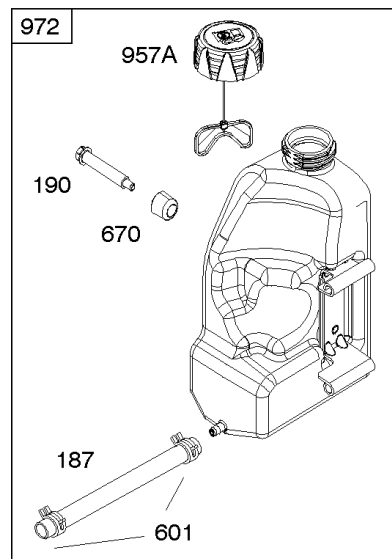

## Alternator, Controls, Governor Spring, Ignition

REF NO	PART NO	QTY	DESCRIPTION
851	692424		TERMINAL, Spark Plug
877	393456		WIRE/CONNECTOR, Alternator -(Dual Circuit)
877D	790544		WIRE/CONNECTOR, Alternator
878	398661		HARNESS, Wiring -(Dual Circuit)
920	691656		SOLENOID, Starter
1059	698516		KIT, Screw/Washer
1119	691183		SCREW -(Alternator)
1448	690260		WASHER -(Magneto Armature)

## ***Camshaft, Crankshaft, Counter Weight, Piston, Rings, Connecting Rod***

REF NO	PART NO	QTY	DESCRIPTION
16	593417		CRANKSHAFT
24	591757		KEY, Flywheel
25	595053		PISTON ASSEMBLY -(Standard)
25	595054		PISTON ASSEMBLY -(.020" Oversize)
26	792643		SET, Ring -(.020 Oversize)
26	797011		SET, Ring -(Standard)
27	698469		LOCK, Piston Pin
28	797013		PIN, Piston
29	791633		ROD, Connecting -(Standard)
32	791118		SCREW -(Connecting Rod)
43	691968		SLINGER, Governor/Oil
45	690564		TAPPET, Valve
46	793880		CAMSHAFT
357	691483		KEY, Drive Pulley
377	691639		KEY, Timing
741	697128		GEAR, Timing
757	793242		LINK, Counterweight
758	593418		COUNTERWEIGHT
759	697392		PIN, Counterweight
1270	793243		PLUG, AVS Counterweight