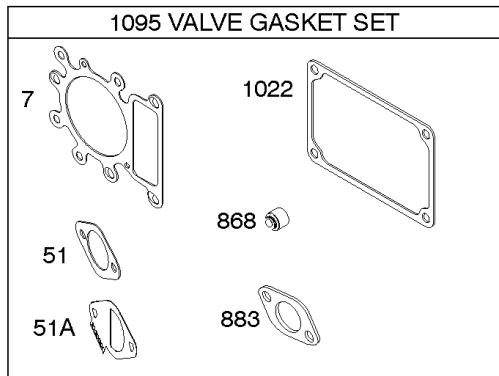

Cylinder Head, Gasket Set - Engine, Gasket Set - Valve, Intake Manifold, Valves

REF NO	PART NO	QTY	DESCRIPTION
3	391086S		SEAL, Oil -(Magneto Side)
5	796183		HEAD, Cylinder
7	273280S		GASKET, Cylinder Head
12	697110		GASKET, Crankcase -(.015" Thick)(Standard)
13	690360		SCREW -(Cylinder Head)
20	795387		SEAL, Oil -(PTO Side)
33	792868		VALVE, Exhaust -(Chrome)
34	791935		VALVE, Intake
35	691279		SPRING, Valve -(Intake)
36	691279		SPRING, Valve -(Exhaust)
42	499586		KEEPER, Valve
45	690564		TAPPET, Valve
50	592845		MANIFOLD, Intake
51	692137		GASKET, Intake
51A	796081		GASKET, Intake
53	591260		STUD -(Carburetor)
54	691148		SCREW -(Intake Manifold)
192	691986		ADJUSTER, Rocker Arm
238	691843		CAP, Valve
337	491055S		PLUG, Spark -(Resistor)
337	792015		PLUG, Spark -(Resistor EMS)
358	796181		GASKET SET, Engine
383	19576S		WRENCH, Spark Plug
524	691032		SEAL, O-Ring -(With Side Tube Connector)
617	692138		SEAL, O-Ring -(Intake Manifold)
635	691909		BOOT, Spark Plug
654	690958		NUT -(Carburetor)
691	692407		SEAL, Governor Shaft
830	691095		STUD, Rocker Arm
842	691031		SEAL, O-Ring -(Dipstick Tube)
850	100106		SEALANT, Liquid -(Rocker Cover Gasket and Breather Gasket)
868	690968		SEAL, Valve
883	692236		GASKET, Exhaust
914	691108		SCREW -(Rocker Cover)
1022	272475S		GASKET, Rocker Cover
1023	797421		COVER, Rocker
1026	794573		ROD, Push -(Exhaust)
1026	697394		ROD, Push -(Intake)