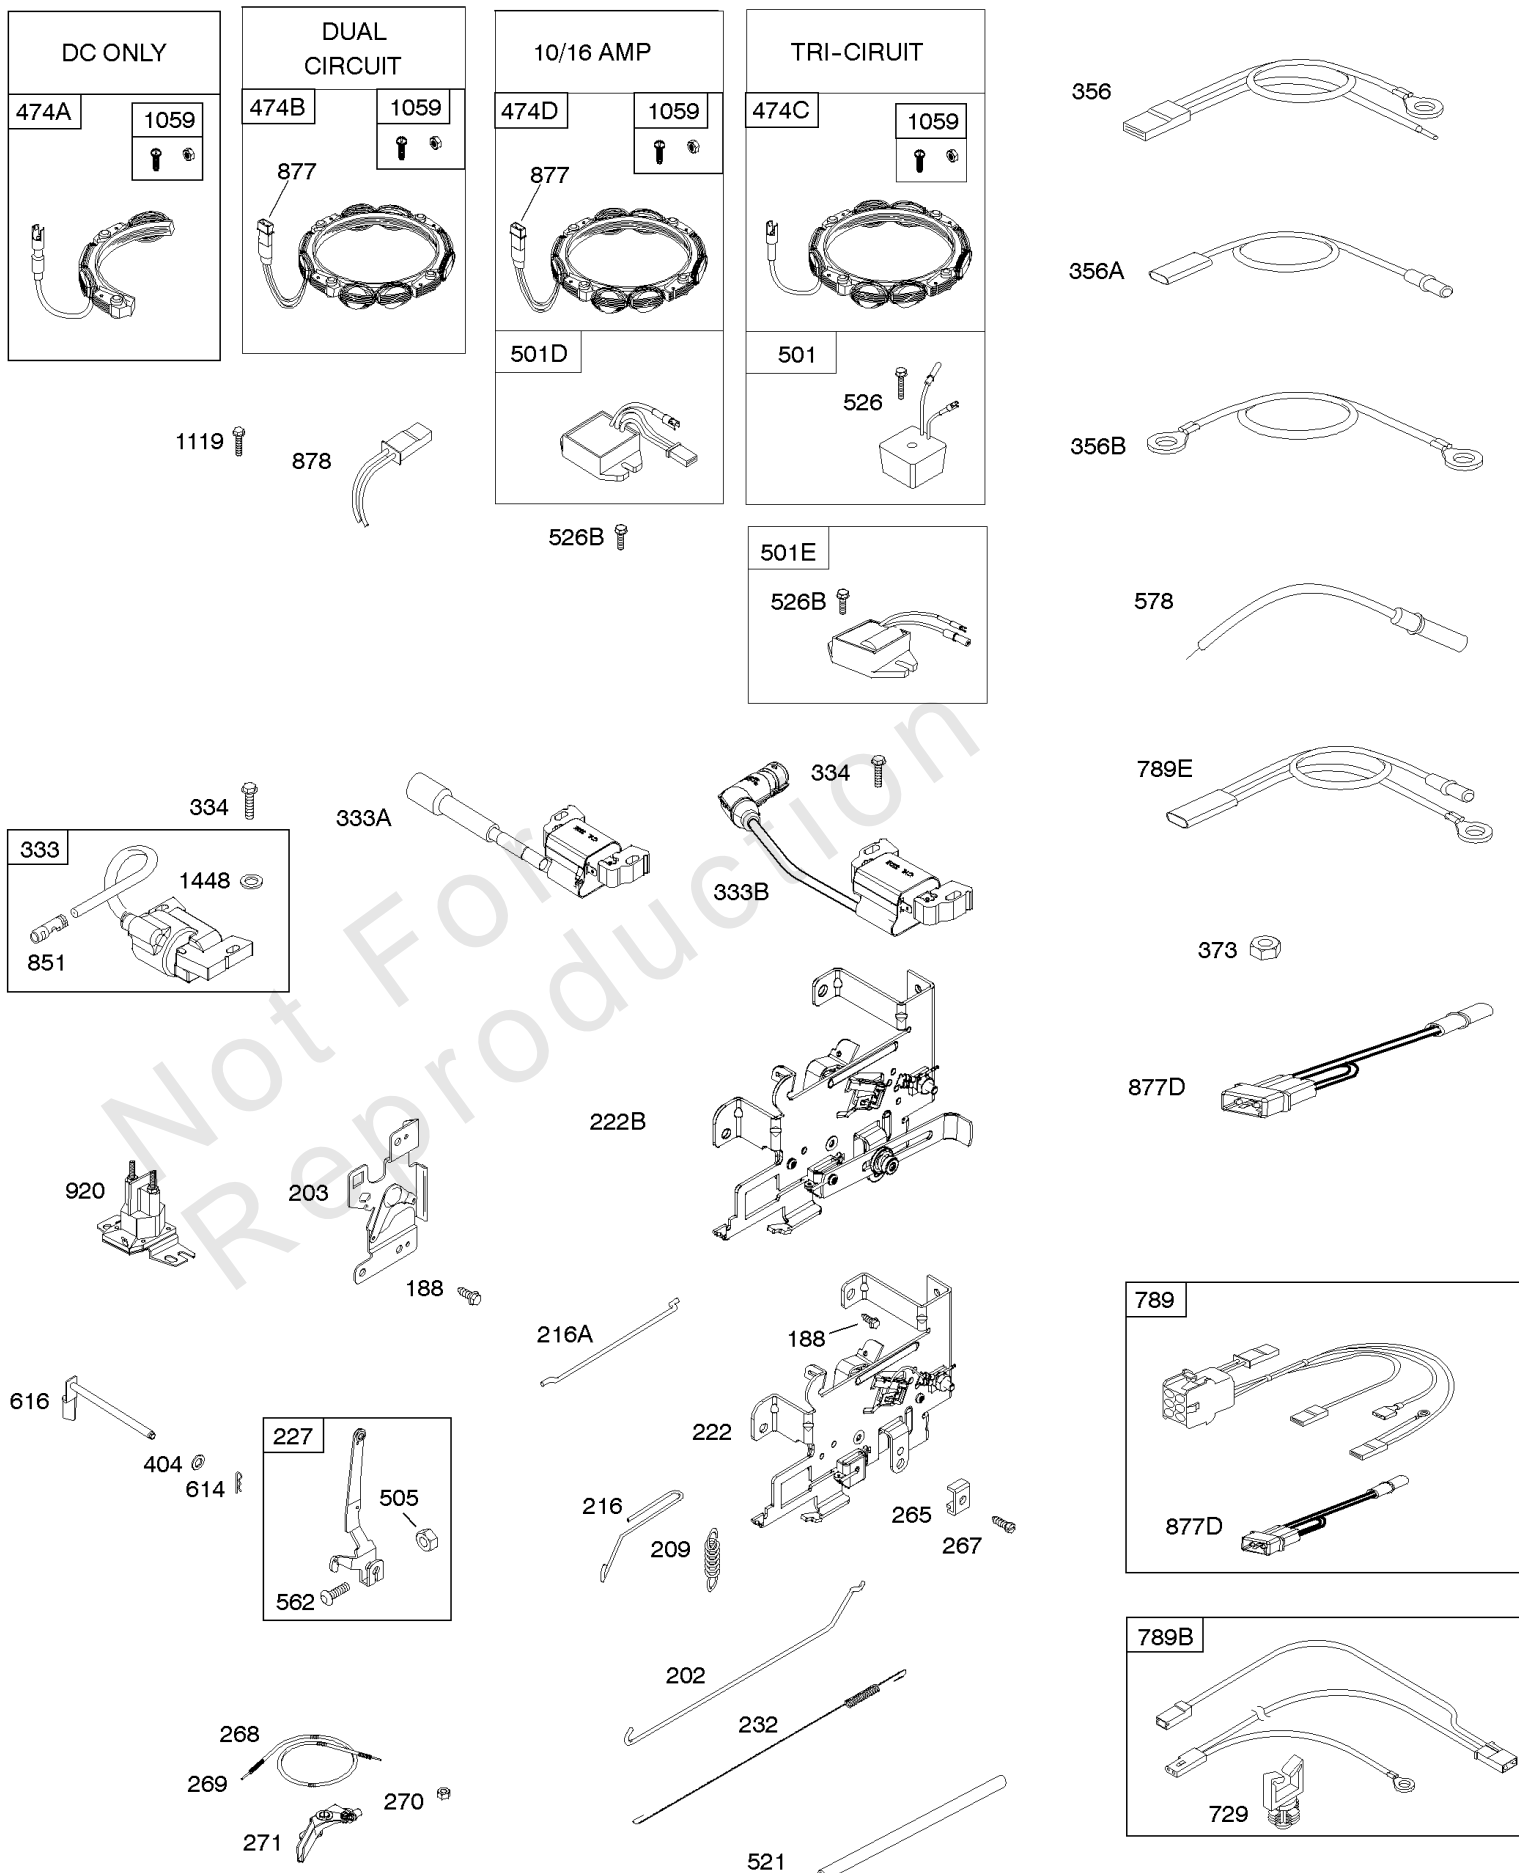

Alternator, Controls, Governor Spring, Ignition

REF NO	PART NO	QTY	DESCRIPTION
188	691693		SCREW -(Control Bracket)
202	691841		LINK, Mechanical Governor
203	691381		CRANK, Bell
209	792602		SPRING, Governor
216	691840		LINK, Choke
216A	691281		LINK, Choke
222	694042		BRACKET, Control
227	691374		LEVER, Governor Control
232	691842		SPRING, Governor Link
265	691024		CLAMP, Casing
267	794904		SCREW -(Casing Clamp)
268	691025		CASING, Control Wire -(Cut To Required Length)
269	691026		WIRE, Control -(Cut To Required Length)
270	691027		NUT -(Control Wire Casing)
271	691028		LEVER, Control
333	799650		ARMATURE, Magneto -Used Before Code Date 16080900
333A	594626		ARMATURE, Magneto -Used After Code Date 16080800 -Used Before Code Date 16100100
333B	595304		ARMATURE, Magneto -(EMC Compliant) -Used After Code Date 16093000
334	691061		SCREW -(Magneto Armature)
356	398808		WIRE, Stop -(Cut To Required Length)
356A	697397		WIRE, Stop
356B	697089		WIRE, Stop
373	691612		NUT -(Ground Terminal)
404	691691		WASHER -(Governor Crank)
474D	592830		ALTERNATOR
501E	698315		REGULATOR -(5/9 Amp.)
505	691251		NUT -(Governor Control Lever)
521	690581		SHIELD, Cable
526	697088		SCREW -(Regulator)
526B	697348		SCREW -(Regulator)
562	691119		BOLT -(Governor Control Lever)
578	692306		WIRE ASSEMBLY
614	691620		PIN, Cotter
616	692012		CRANK, Governor
729	691335		CLIP, Wire
789	698329		HARNESS, Wiring
789B	692037		HARNESS, Wiring
789E	594999		HARNESS, Wiring