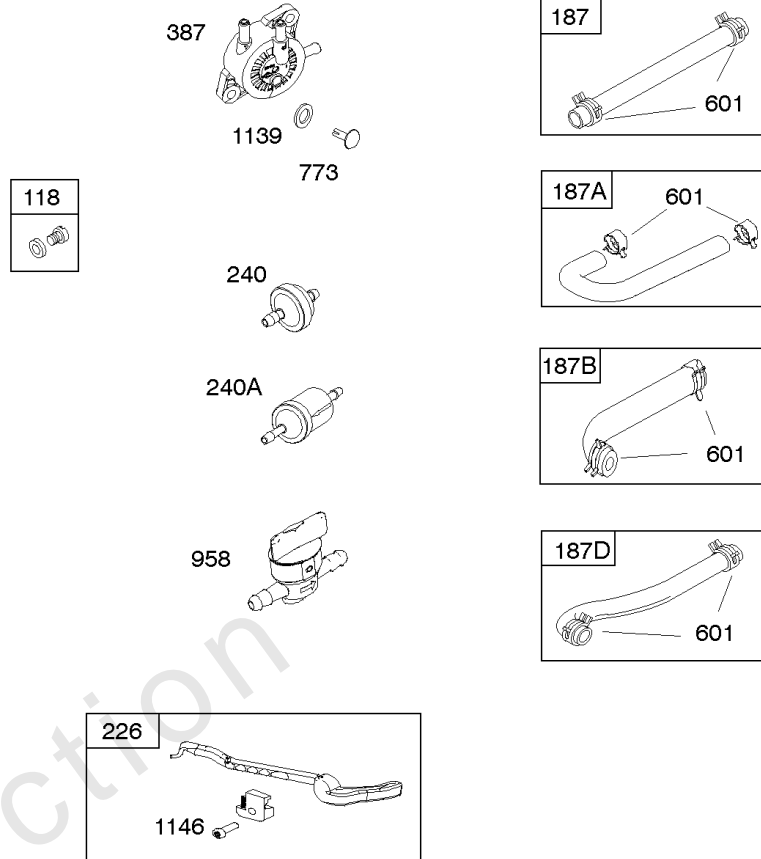

## Alternator, Controls, Governor Spring, Ignition

REF NO	PART NO	QTY	DESCRIPTION
851	692424		TERMINAL, Spark Plug
877	393456		WIRE/CONNECTOR, Alternator -(Dual Circuit)
877D	790544		WIRE/CONNECTOR, Alternator
878	398661		HARNESS, Wiring -(Dual Circuit)
920	691656		SOLENOID, Starter
1059	698516		KIT, Screw/Washer
1119	691183		SCREW -(Alternator)
1448	690260		WASHER -(Magneto Armature)

## ***Camshaft, Crankshaft, Counter Weight, Piston, Rings, Connecting Rod***

REF NO	PART NO	QTY	DESCRIPTION
16	593417		CRANKSHAFT
24	591757		KEY, Flywheel
25	595053		PISTON ASSEMBLY -(Standard)
25	595054		PISTON ASSEMBLY -(.020" Oversize)
26	792643		SET, Ring -(.020 Oversize)
26	797011		SET, Ring -(Standard)
27	698469		LOCK, Piston Pin
28	797013		PIN, Piston
29	791633		ROD, Connecting -(Standard)
32	791118		SCREW -(Connecting Rod)
43	691968		SLINGER, Governor/Oil
45	690564		TAPPET, Valve
46	793880		CAMSHAFT
357	691483		KEY, Drive Pulley
377	691639		KEY, Timing
741	697128		GEAR, Timing
757	793242		LINK, Counterweight
758	593418		COUNTERWEIGHT
759	697392		PIN, Counterweight
1270	793243		PLUG, AVS Counterweight