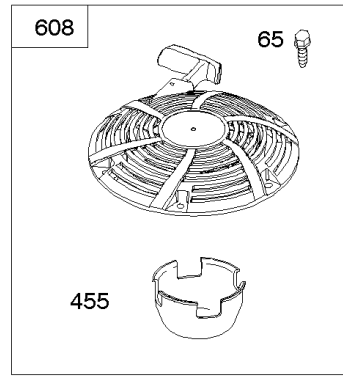

Electric & Rewind Starter, Flywheel

REF NO	PART NO	QTY	DESCRIPTION
23B	591760		FLYWHEEL
24	591757		KEY, Flywheel
37	697352		GUARD, Flywheel
37A	697626		GUARD, Flywheel
65	690940		SCREW -(Rewind Starter)
78	691693		SCREW -(Flywheel Guard)
78A	690364		SCREW -(Flywheel Guard)
309	593934		MOTOR, Starter
310	690323		BOLT -(Starter Motor)
324	593933		SCREEN/CUP ASSEMBLY
363	19203		PULLER, Flywheel
415A	794129		COVER, Flywheel -(Cover/Retainer)
455	796615		CUP, Flywheel -(Non Washable)
462	691261		WASHER -(Starter Cable)
503	691532		STRAP, Starter
510	693699		DRIVE, Starter
513	692024		CLUTCH, Drive
563A	799359		SCREW -(Debris Screen Guard)
579	691029		NUT -(Starter Cable)
608	591606		STARTER, Rewind
697	791680		SCREW -(Starter Motor) (Drive Cap)
729A	691224		CLIP, Wire -(Starter Motor)
783	593935		GEAR, Pinion
797	693167		NUT -(Brush Retainer)
801	691283		CAP, Drive
802	691286		CAP, End
949A	799358		GUARD, Debris Screen
1005	796082		FAN, Flywheel
1044	698139		SCREW -(Flywheel)
1051	691265		RING, Retaining
1090	691293		RETAINER, Brush