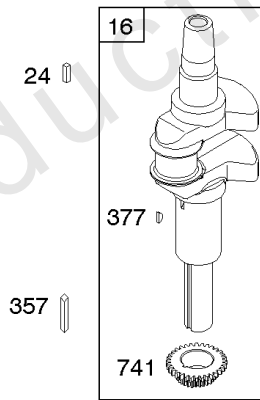

## ***Camshaft, Crankshaft, Counter Weight, Piston, Rings, Connecting Rod***

REF NO	PART NO	QTY	DESCRIPTION
16	593417		CRANKSHAFT
24	591757		KEY, Flywheel
25	595053		PISTON ASSEMBLY -(Standard)
25	595054		PISTON ASSEMBLY -(.020" Oversize)
26	792643		SET, Ring -(.020 Oversize)
26	797011		SET, Ring -(Standard)
27	698469		LOCK, Piston Pin
28	797013		PIN, Piston
29	791633		ROD, Connecting -(Standard)
32	791118		SCREW -(Connecting Rod)
43	691968		SLINGER, Governor/Oil
45	690564		TAPPET, Valve
46	793880		CAMSHAFT
357	691483		KEY, Drive Pulley
377	691639		KEY, Timing
741	697128		GEAR, Timing
757	793242		LINK, Counterweight
758	593418		COUNTERWEIGHT
759	697392		PIN, Counterweight
1270	793243		PLUG, AVS Counterweight