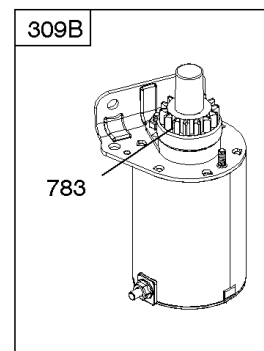

Electric & Rewind Starter, Flywheel

REF NO	PART NO	QTY	DESCRIPTION
23B	591760		FLYWHEEL
24	591757		KEY, Flywheel
37	697352		GUARD, Flywheel
37A	697626		GUARD, Flywheel
65	690940		SCREW -(Rewind Starter)
78	691693		SCREW -(Flywheel Guard)
78A	690364		SCREW -(Flywheel Guard)
309	593934		MOTOR, Starter
310	690323		BOLT -(Starter Motor)
324	593933		SCREEN/CUP ASSEMBLY
363	19203		PULLER, Flywheel
415A	794129		COVER, Flywheel -(Cover/Retainer)
455	796615		CUP, Flywheel -(Non Washable)
462	691261		WASHER -(Starter Cable)
503	691532		STRAP, Starter
510	693699		DRIVE, Starter
513	692024		CLUTCH, Drive
563A	799359		SCREW -(Debris Screen Guard)
579	691029		NUT -(Starter Cable)
608	591606		STARTER, Rewind
697	791680		SCREW -(Starter Motor) (Drive Cap)
729A	691224		CLIP, Wire -(Starter Motor)
783	593935		GEAR, Pinion
797	693167		NUT -(Brush Retainer)
801	691283		CAP, Drive
802	691286		CAP, End
949A	799358		GUARD, Debris Screen
1005	796082		FAN, Flywheel
1044	698139		SCREW -(Flywheel)
1051	691265		RING, Retaining
1090	691293		RETAINER, Brush