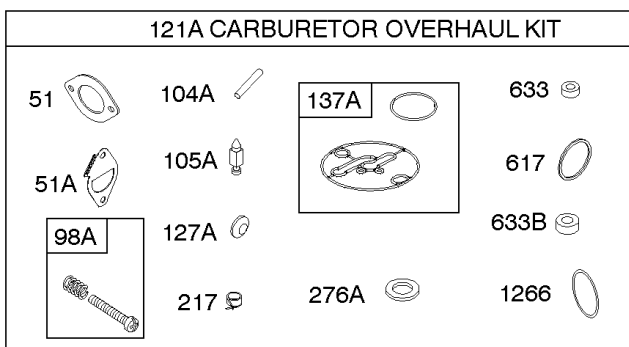

## ***Camshaft, Crankshaft, Counter Weight, Piston, Rings, Connecting Rod***

REF NO	PART NO	QTY	DESCRIPTION
16	593417		CRANKSHAFT
24	591757		KEY, Flywheel
25	595053		PISTON ASSEMBLY -(Standard)
25	595054		PISTON ASSEMBLY -(.020" Oversize)
26	792643		SET, Ring -(.020 Oversize)
26	797011		SET, Ring -(Standard)
27	698469		LOCK, Piston Pin
28	797013		PIN, Piston
29	791633		ROD, Connecting -(Standard)
32	791118		SCREW -(Connecting Rod)
43	691968		SLINGER, Governor/Oil
45	690564		TAPPET, Valve
46	793880		CAMSHAFT
357	691483		KEY, Drive Pulley
377	691639		KEY, Timing
741	697128		GEAR, Timing
757	793242		LINK, Counterweight
758	593418		COUNTERWEIGHT
759	697392		PIN, Counterweight
1270	793243		PLUG, AVS Counterweight