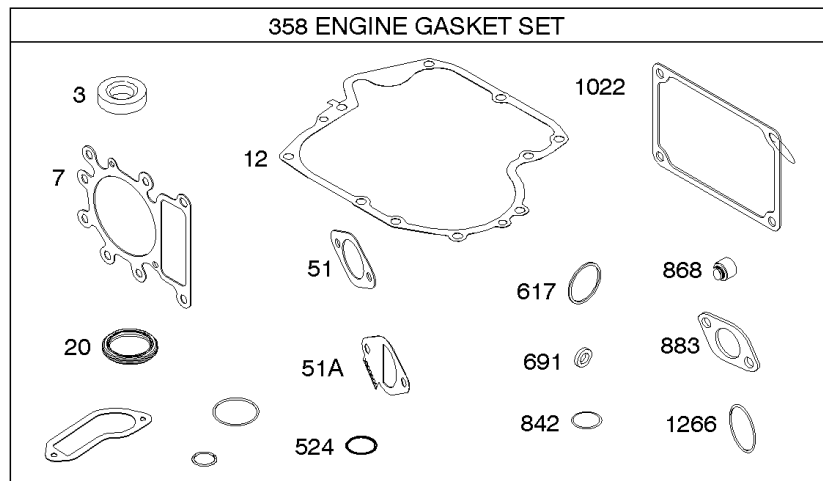

Cylinder Head, Gasket Set - Engine, Gasket Set - Valve, Intake Manifold, Valves

REF NO	PART NO	QTY	DESCRIPTION
3	391086S		SEAL, Oil -(Magneto Side)
5	796183		HEAD, Cylinder
7	273280S		GASKET, Cylinder Head
12	697110		GASKET, Crankcase -(.015" Thick)(Standard)
13	690360		SCREW -(Cylinder Head)
20	795387		SEAL, Oil -(PTO Side)
33	792868		VALVE, Exhaust -(Chrome)
34	791935		VALVE, Intake
35	691279		SPRING, Valve -(Intake)
36	691279		SPRING, Valve -(Exhaust)
42	499586		KEEPER, Valve
45	690564		TAPPET, Valve
50	592845		MANIFOLD, Intake
51	692137		GASKET, Intake
51A	796081		GASKET, Intake
53	591260		STUD -(Carburetor)
54	691148		SCREW -(Intake Manifold)
192	691986		ADJUSTER, Rocker Arm
238	691843		CAP, Valve
337	491055S		PLUG, Spark -(Resistor)
337	792015		PLUG, Spark -(Resistor EMS)
358	796181		GASKET SET, Engine
383	19576S		WRENCH, Spark Plug
524	691032		SEAL, O-Ring -(With Side Tube Connector)
617	692138		SEAL, O-Ring -(Intake Manifold)
635	691909		BOOT, Spark Plug
654	690958		NUT -(Carburetor)
691	692407		SEAL, Governor Shaft
830	691095		STUD, Rocker Arm
842	691031		SEAL, O-Ring -(Dipstick Tube)
850	100106		SEALANT, Liquid -(Rocker Cover Gasket and Breather Gasket)
868	690968		SEAL, Valve
883	692236		GASKET, Exhaust
914	691108		SCREW -(Rocker Cover)
1022	272475S		GASKET, Rocker Cover
1023	797421		COVER, Rocker
1026	794573		ROD, Push -(Exhaust)
1026	697394		ROD, Push -(Intake)