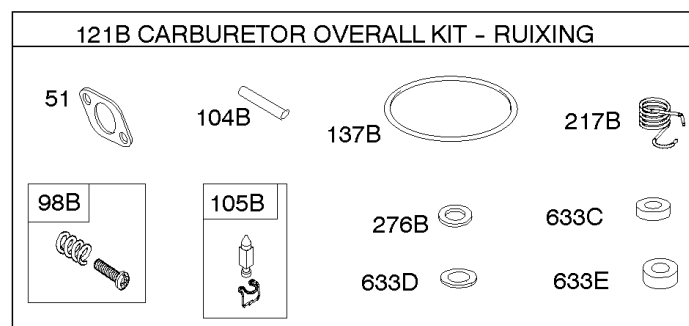

Carburetor - Ruixing

REF NO	PART NO	QTY	DESCRIPTION
51	692137		GASKET, Intake
95B	593897		SCREW -(Throttle Valve) (Ruixing)
98B	846817		KIT, Idle Speed -(Ruixing)
104B	594860		PIN, Float Hinge -(Ruixing)
105B	594868		VALVE, Float Needle -(Ruixing)
108B	594863		VALVE, Choke -(Ruixing)
121B	594886		KIT, Carburetor Overhaul -(Ruixing)
130B	594858		VALVE, Throttle -(Ruixing)
131B	594856		KIT, Throttle Shaft -(Ruixing)
133B	594859		FLOAT, Carburetor -(Ruixing)
137B	594861		GASKET, Float Bowl -(Ruixing)
141B	594862		KIT, Choke Shaft -(Ruixing)
147B	594872		JET, Pilot -(Ruixing)
217B	594864		SPRING, Choke Return -(Ruixing)
276B	846640		WASHER, Sealing -(Ruixing)
633C	594866		SEAL, Choke/Throttle Shaft -(Ruixing)
633E	797629		SEAL, Choke/Throttle Shaft -(Ruixing)
633D	594865		SEAL, Choke/Throttle Shaft -(Ruixing)
947B	846639		SOLENOID, Fuel -(Ruixing)
975B	594867		BOWL, Float -(Ruixing)