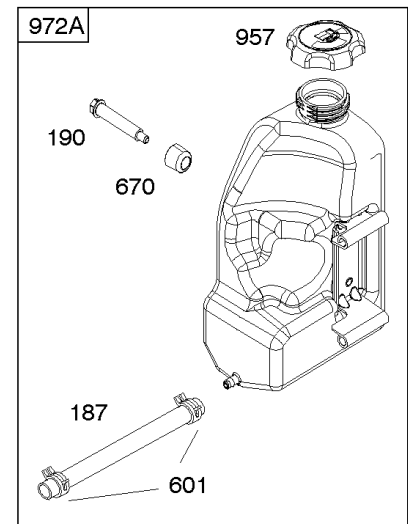

Air Cleaner, Blower Housing, Exhaust System, Fuel Supply

REF NO	PART NO	QTY	DESCRIPTION
14	790560		STUD -(Cylinder Head)
81	691178		LOCK, Muffler Screw
187	791766		LINE, Fuel -(15" Long)(Cut to Required Length)
187A	796491		LINE, Fuel -(Formed)(Cut To Required Length)
187D	791744		LINE, Fuel -(Formed)(Cut To Required Length)
187B	791805		LINE, Fuel -(Formed)(Cut To Required Length)
190	796174		SCREW -(Fuel Tank)
240	394358S		FILTER, Fuel -(White, 75 Microns)
240A	84001895		FILTER, Fuel
300A	796000		MUFFLER
300B	795997		MUFFLER
304G	591641		HOUSING, Blower -(Black-Compatible With Canister Style Filter)
305	697102		SCREW -(Blower Housing)
305B	795891		SCREW -(Blower Housing) (Blower Housing To Intake Elbow)
305C	799370		SCREW -(Blower Housing) (Used On Grommet Style Blower Housings)
346	794845		SCREW -(Spark Arrestor)
387	808656		PUMP, Fuel
431B	797901		ELBOW, Intake -(EVAP)
445B	591583		FILTER, A/C Cartridge -(Canister)
601	791850		CLAMP, Hose -(Green)
613	691416		SCREW -(Muffler)
613A	691678		SCREW -(Muffler)
613B	690297		SCREW -(Muffler)
670	796175		SPACER, Fuel Tank
676	795036		DEFLECTOR, Muffler
676A	396903		DEFLECTOR, Muffler
676B	795038		DEFLECTOR, Muffler
677	690367		SCREW -(Muffler Deflector) (#8-18 x 0.563 lg)
677	690661		SCREW -(Muffler Deflector) (#8-18 x 0.375 lg)
705	790561		NUT -(Fuel Tank)
773	796448		RETAINER
823	698941		SCREW -(Muffler Adapter)
832	790244		GUARD, Muffler
832A	595029		GUARD, Muffler
832B	706336		GUARD, Muffler
836	690367		SCREW -(Muffler Guard)