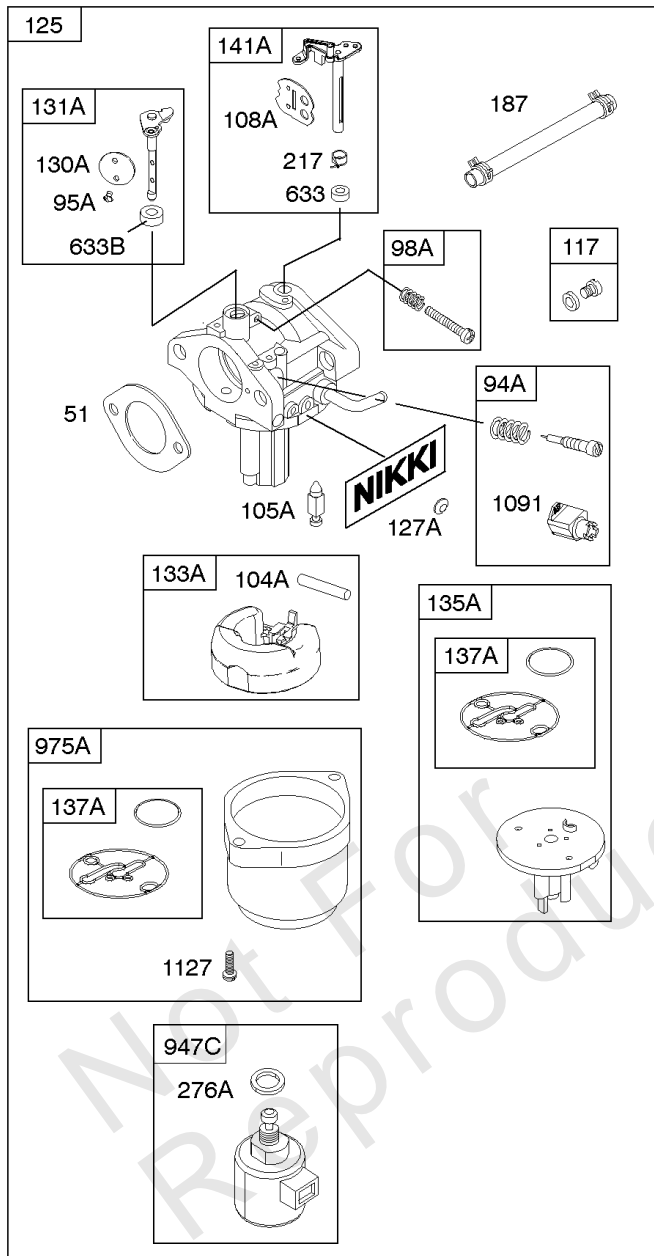

## ***Camshaft, Crankshaft, Counter Weight, Piston, Rings, Connecting Rod***

REF NO	PART NO	QTY	DESCRIPTION
16	593417		CRANKSHAFT
24	591757		KEY, Flywheel
25	595053		PISTON ASSEMBLY -(Standard)
25	595054		PISTON ASSEMBLY -(.020" Oversize)
26	792643		SET, Ring -(.020 Oversize)
26	797011		SET, Ring -(Standard)
27	698469		LOCK, Piston Pin
28	797013		PIN, Piston
29	791633		ROD, Connecting -(Standard)
32	791118		SCREW -(Connecting Rod)
43	691968		SLINGER, Governor/Oil
45	690564		TAPPET, Valve
46	793880		CAMSHAFT
357	691483		KEY, Drive Pulley
377	691639		KEY, Timing
741	697128		GEAR, Timing
757	793242		LINK, Counterweight
758	593418		COUNTERWEIGHT
759	697392		PIN, Counterweight
1270	793243		PLUG, AVS Counterweight