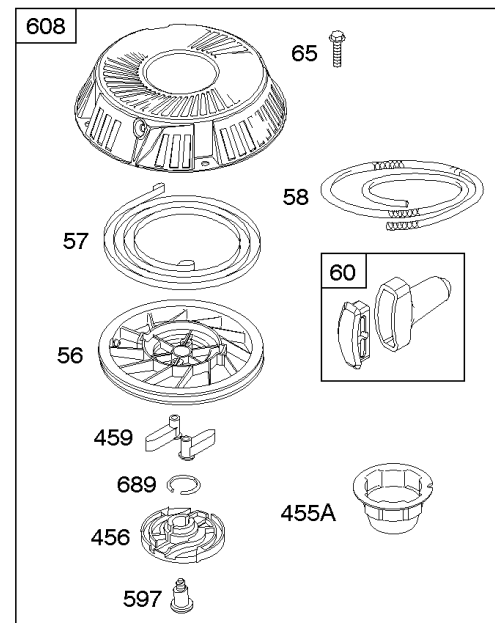

Electric & Rewind Starter, Flywheel

REF NO	PART NO	QTY	DESCRIPTION
23A	591950		FLYWHEEL
24	591757		KEY, Flywheel
37	697352		GUARD, Flywheel
37A	697626		GUARD, Flywheel
56	695129		PULLEY, Starter
57	695131		SPRING, Rewind Starter
58	695132		ROPE, Starter
60	490652		HANDLE, Starter Rope
65	690940		SCREW -(Rewind Starter)
78	691693		SCREW -(Flywheel Guard)
78A	690364		SCREW -(Flywheel Guard)
309	593934		MOTOR, Starter
310	690323		BOLT -(Starter Motor)
324	593933		SCREEN/CUP ASSEMBLY
363	19203		PULLER, Flywheel
415A	794129		COVER, Flywheel -(Cover/Retainer)
455A	796615		CUP, Flywheel -(Non Washable)
456	695128		PLATE, Pawl Friction
459	281505S		PAWL, Ratchet
462	691261		WASHER -(Starter Cable)
503	691532		STRAP, Starter
510	693699		DRIVE, Starter
513	692024		CLUTCH, Drive
563A	799359		SCREW -(Debris Screen Guard)
579	691029		NUT -(Starter Cable)
597	691696		SCREW -(Pawl Friction Plate)
608A	591606		STARTER, Rewind
689	691855		SPRING, Friction
697	791680		SCREW -(Starter Motor) (Drive Cap)
729A	691224		CLIP, Wire -(Starter Motor)
783	593935		GEAR, Pinion
797	693167		NUT -(Brush Retainer)
801	691283		CAP, Drive
802	691286		CAP, End
949A	799358		GUARD, Debris Screen
1005	796082		FAN, Flywheel
1044	698139		SCREW -(Flywheel)
1051	691265		RING, Retaining
1090	691293		RETAINER, Brush