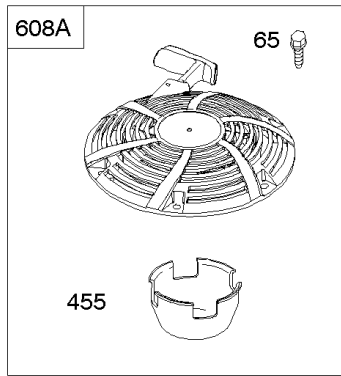

Electric & Rewind Starter, Flywheel

REF NO	PART NO	QTY	DESCRIPTION
23A	591950		FLYWHEEL
24	591757		KEY, Flywheel
37	697352		GUARD, Flywheel
37A	697626		GUARD, Flywheel
56	695129		PULLEY, Starter
57	695131		SPRING, Rewind Starter
58	695132		ROPE, Starter
60	490652		HANDLE, Starter Rope
65	690940		SCREW -(Rewind Starter)
78	691693		SCREW -(Flywheel Guard)
78A	690364		SCREW -(Flywheel Guard)
309	593934		MOTOR, Starter
310	690323		BOLT -(Starter Motor)
324	593933		SCREEN/CUP ASSEMBLY
363	19203		PULLER, Flywheel
415A	794129		COVER, Flywheel -(Cover/Retainer)
455A	796615		CUP, Flywheel -(Non Washable)
456	695128		PLATE, Pawl Friction
459	281505S		PAWL, Ratchet
462	691261		WASHER -(Starter Cable)
503	691532		STRAP, Starter
510	693699		DRIVE, Starter
513	692024		CLUTCH, Drive
563A	799359		SCREW -(Debris Screen Guard)
579	691029		NUT -(Starter Cable)
597	691696		SCREW -(Pawl Friction Plate)
608A	591606		STARTER, Rewind
689	691855		SPRING, Friction
697	791680		SCREW -(Starter Motor) (Drive Cap)
729A	691224		CLIP, Wire -(Starter Motor)
783	593935		GEAR, Pinion
797	693167		NUT -(Brush Retainer)
801	691283		CAP, Drive
802	691286		CAP, End
949A	799358		GUARD, Debris Screen
1005	796082		FAN, Flywheel
1044	698139		SCREW -(Flywheel)
1051	691265		RING, Retaining
1090	691293		RETAINER, Brush