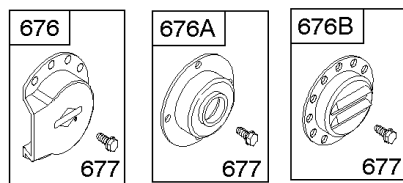

Air Cleaner, Blower Housing, Exhaust System, Fuel Supply

REF NO	PART NO	QTY	DESCRIPTION
14	790560		STUD -(Cylinder Head)
81	691178		LOCK, Muffler Screw
187	791766		LINE, Fuel -(15" Long)(Cut to Required Length)
187A	796491		LINE, Fuel -(Formed)(Cut To Required Length)
187D	791744		LINE, Fuel -(Formed)(Cut To Required Length)
187B	791805		LINE, Fuel -(Formed)(Cut To Required Length)
190	796174		SCREW -(Fuel Tank)
240	394358S		FILTER, Fuel -(White, 75 Microns)
240A	84001895		FILTER, Fuel
300A	796000		MUFFLER
300B	795997		MUFFLER
304G	591641		HOUSING, Blower -(Black-Compatible With Canister Style Filter)
305	697102		SCREW -(Blower Housing)
305B	795891		SCREW -(Blower Housing) (Blower Housing To Intake Elbow)
305C	799370		SCREW -(Blower Housing) (Used On Grommet Style Blower Housings)
346	794845		SCREW -(Spark Arrestor)
387	808656		PUMP, Fuel
431B	797901		ELBOW, Intake -(EVAP)
445B	591583		FILTER, A/C Cartridge -(Canister)
601	791850		CLAMP, Hose -(Green)
613	691416		SCREW -(Muffler)
613A	691678		SCREW -(Muffler)
613B	690297		SCREW -(Muffler)
670	796175		SPACER, Fuel Tank
676	795036		DEFLECTOR, Muffler
676A	396903		DEFLECTOR, Muffler
676B	795038		DEFLECTOR, Muffler
677	690367		SCREW -(Muffler Deflector) (#8-18 x 0.563 lg)
677	690661		SCREW -(Muffler Deflector) (#8-18 x 0.375 lg)
705	790561		NUT -(Fuel Tank)
773	796448		RETAINER
823	698941		SCREW -(Muffler Adapter)
832	790244		GUARD, Muffler
832A	595029		GUARD, Muffler
832B	706336		GUARD, Muffler
836	690367		SCREW -(Muffler Guard)