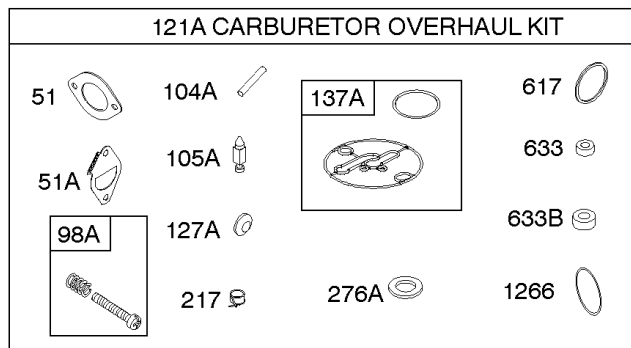

Carburetor - Nikki

REF NO	PART NO	QTY	DESCRIPTION
51	692137		GASKET, Intake
51A	796081		GASKET, Intake
94A	793610		KIT, Idle Mixture -(Nikki)
95A	690718		SCREW -(Throttle Valve) (Nikki)
98A	695408		KIT, Idle Speed -(Nikki)
104A	694918		PIN, Float Hinge -(Nikki)
105A	696136		VALVE, Float Needle -(Nikki)
002	698773		VALVE, Choke -(Nikki)
112	593040		SCREW -(Choke Lever) (Ready Start System)
117	791405		JET, Main -(Standard) (Standard) -Used Before Code Date 13092400
117	591936		JET, Main -(Standard) (Standard) -Used After Code Date 13092300
118	698788		JET, Main -(High Altitude) (5000 Feet) -Used Before Code Date 13092400
118	696134		JET, Main -(High Altitude) (5000 Feet) -Used After Code Date 13092300
121A	796184		KIT, Carburetor Overhaul -(Nikki)
125A	590399		CARBURETOR -(Nikki Without Solenoid) -Used Before Code Date 13092400
125A	593432		CARBURETOR -(Nikki Without Solenoid) -Used After Code Date 13092300
127A	690727		PLUG, Welch -(Nikki)
130A	698774		VALVE, Throttle -(Nikki)
131A	698776		KIT, Throttle Shaft -(Nikki)
133A	694914		FLOAT, Carburetor -(Nikki)
135A	796400		TUBE, Fuel Transfer
137A	698781		GASKET, Float Bowl -(Nikki)
141A	698778		KIT, Choke Shaft -(Nikki)
187	791766		LINE, Fuel -(15" Long)(Cut to Required Length)
216B	593043		LINK, Choke -(Ready Start System)
217	695409		SPRING, Choke Return
226	793386		KIT, Choke Shaft -(Manual Choke)
276A	695410		WASHER, Sealing
318	594384		SCREW -(Mounting Bracket)
422A	593056		SWITCH, Snap -(Ready Start System)