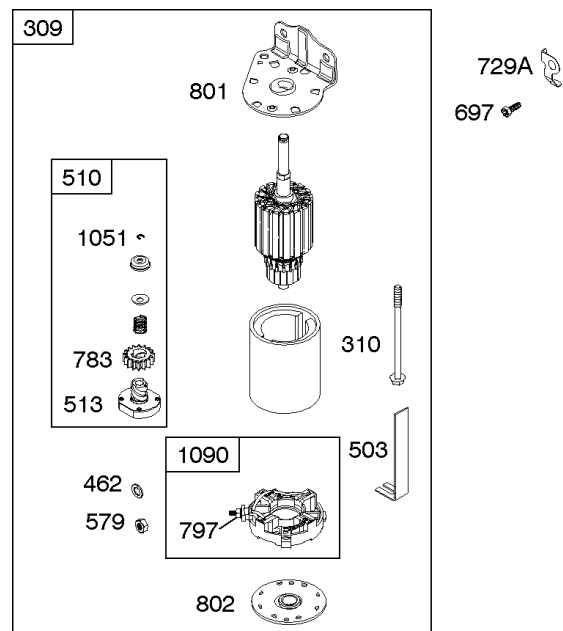

Electric & Rewind Starter, Flywheel

REF NO	PART NO	QTY	DESCRIPTION
23A	591950		FLYWHEEL
24	591757		KEY, Flywheel
37	697352		GUARD, Flywheel
37A	697626		GUARD, Flywheel
56	695129		PULLEY, Starter
57	695131		SPRING, Rewind Starter
58	695132		ROPE, Starter
60	490652		HANDLE, Starter Rope
65	690940		SCREW -(Rewind Starter)
78	691693		SCREW -(Flywheel Guard)
78A	690364		SCREW -(Flywheel Guard)
309	593934		MOTOR, Starter
310	690323		BOLT -(Starter Motor)
324	593933		SCREEN/CUP ASSEMBLY
363	19203		PULLER, Flywheel
415A	794129		COVER, Flywheel -(Cover/Retainer)
455A	796615		CUP, Flywheel -(Non Washable)
456	695128		PLATE, Pawl Friction
459	281505S		PAWL, Ratchet
462	691261		WASHER -(Starter Cable)
503	691532		STRAP, Starter
510	693699		DRIVE, Starter
513	692024		CLUTCH, Drive
563A	799359		SCREW -(Debris Screen Guard)
579	691029		NUT -(Starter Cable)
597	691696		SCREW -(Pawl Friction Plate)
608A	591606		STARTER, Rewind
689	691855		SPRING, Friction
697	791680		SCREW -(Starter Motor) (Drive Cap)
729A	691224		CLIP, Wire -(Starter Motor)
783	593935		GEAR, Pinion
797	693167		NUT -(Brush Retainer)
801	691283		CAP, Drive
802	691286		CAP, End
949A	799358		GUARD, Debris Screen
1005	796082		FAN, Flywheel
1044	698139		SCREW -(Flywheel)
1051	691265		RING, Retaining
1090	691293		RETAINER, Brush