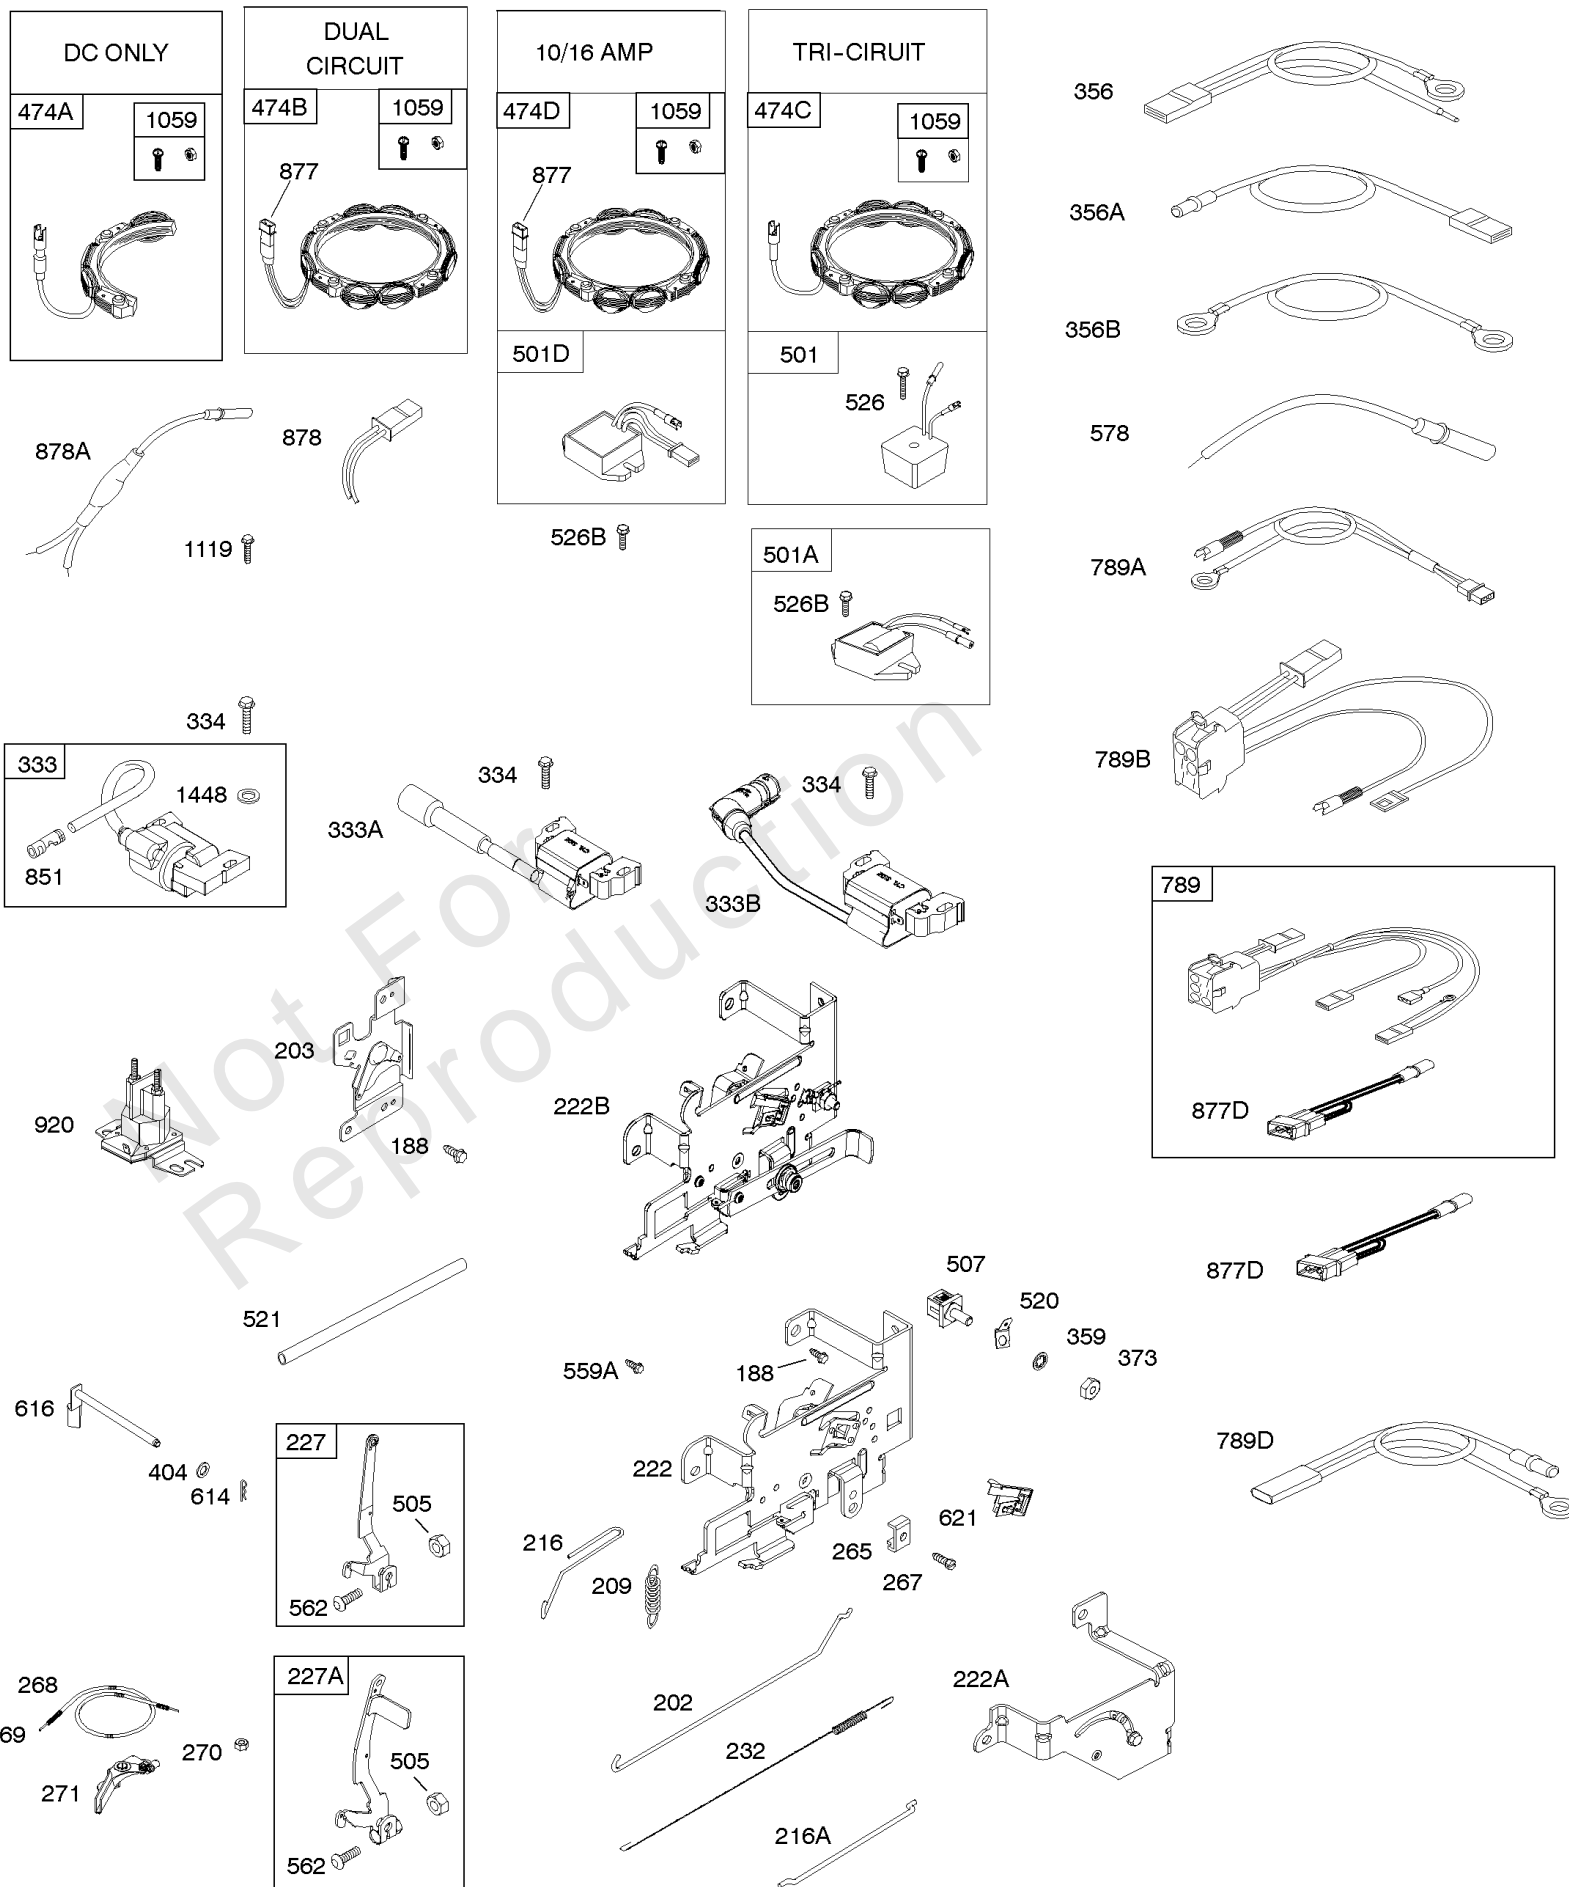

Alternator, Controls, Governor Spring, Ignition

REF NO	PART NO	QTY	DESCRIPTION
188	691693		SCREW -(Control Bracket)
202	691841		LINK, Mechanical Governor
203	691381		CRANK, Bell
209	792602		SPRING, Governor -(Red)
216	691840		LINK, Choke
216A	691281		LINK, Choke
222	694042		BRACKET, Control
227	691374		LEVER, Governor Control
232	691842		SPRING, Governor Link
265	691024		CLAMP, Casing
267	794904		SCREW -(Casing Clamp) (#10-32x.62)
267	699891		SCREW -(Casing Clamp) (#8-32x.50)
268	691025		CASING, Control Wire -(Cut To Required Length)
269	691026		WIRE, Control -(Cut To Required Length)
270	691027		NUT -(Control Wire Casing)
271	691028		LEVER, Control
333	799650		ARMATURE, Magneto -Used Before Code Date 16080900
333A	594626		ARMATURE, Magneto -Used After Code Date 16080800
334	691061		SCREW -(Magneto Armature)
356	398808		WIRE, Stop -(Cut To Required Length)
356A	697397		WIRE, Stop
356B	697089		WIRE, Stop
359	691077		WASHER -(Ground Terminal)
373	845823		NUT -(Ground Terminal)
404	691691		WASHER -(Governor Crank)
474C	592829		ALTERNATOR -(Tri Circuit)
501	794360		REGULATOR
505	691251		NUT -(Governor Control Lever)
507	691972		INSULATOR
520	691084		TERMINAL, Ground
521	690581		SHIELD, Cable
526	697088		SCREW -(Regulator)
526B	697348		SCREW -(Regulator)
559A	693675		SCREW -(Remote Choke Stop) (Length .419 Inches)
562	691119		BOLT -(Governor Control Lever)
578	692306		WIRE ASSEMBLY
614	691620		PIN, Cotter