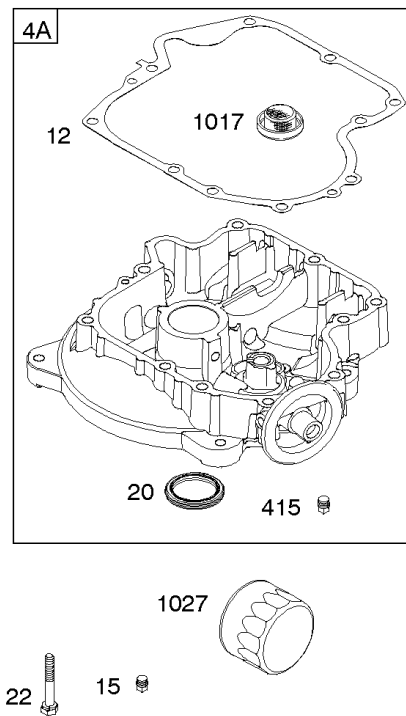

1319 WARNING LABEL

REQUIRED when replacing parts with warning labels affixed.

1319A WARNING LABEL

REQUIRED when replacing parts with warning labels affixed.

1036 EMISSIONS LABEL

Cylinder, Engine Sump, Lubrication, Oil Fill

REF NO	PART NO	QTY	DESCRIPTION
1	697377		CYLINDER ASSEMBLY
2	797673		KIT, Bushing/Seal -(Magneto Side)
3	391086S		SEAL, Oil -(Magneto Side)
4	697106		SUMP, Engine
11	794683		TUBE, Breather
12	697110		GASKET, Crankcase -(.015" Thick)(Standard)
15	690946		PLUG, Oil Drain -(3/8" Standard)
20	795387		SEAL, Oil -(PTO Side)
22	692125		SCREW -(Crankcase Cover/Sump)
37A	697626		GUARD, Flywheel
43	691968		SLINGER, Governor/Oil
78A	690364		SCREW -(Flywheel Guard)
186A	796532		CONNECTOR, Hose
239	694115		SWITCH, Oil Pressure
306	592778		SHIELD, Cylinder
307	691693		SCREW -(Cylinder Shield)
415	794903		PLUG -(TEMP/MAP Sensor) (Intake Manifold)
512	594200		HOSE, Oil Drain
523	699908		DIPSTICK
524	691032		SEAL, O-Ring
525	697085		TUBE, Dipstick -(With Side Tube Connector)
525A	697184		TUBE, Dipstick -(Standard Dipstick Tube)
552	697144		BUSHING, Governor Crank
584	794682		COVER, Breather Passage -(Use with Liquid Sealant Reference 850)
598	799739		SHIM, End Play -(Crankshaft or Camshaft Bearing)
684	697157		SCREW -(Breather Passage Cover)
691	692407		SEAL, Governor Shaft
718	690959		PIN, Locating
750	790832		SCREW -(Oil Pump Cover)
842	691031		SEAL, O-Ring -(Dipstick Tube)
847	790443		DIPSTICK/TUBE ASSEMBLY -(With Side Tube Connector)
847A	790442		DIPSTICK/TUBE ASSEMBLY -(Standard Dipstick Tube)
850	100106		SEALANT, Liquid -(Rocker Cover Gasket and Breather Gasket)
943	690589		SEAL, O-Ring -(Oil Pump Cover)
965	499613		COVER, Oil Pump
1017	796981		SCREEN, Oil Pump
1024A	794644		SHAFT, Pump