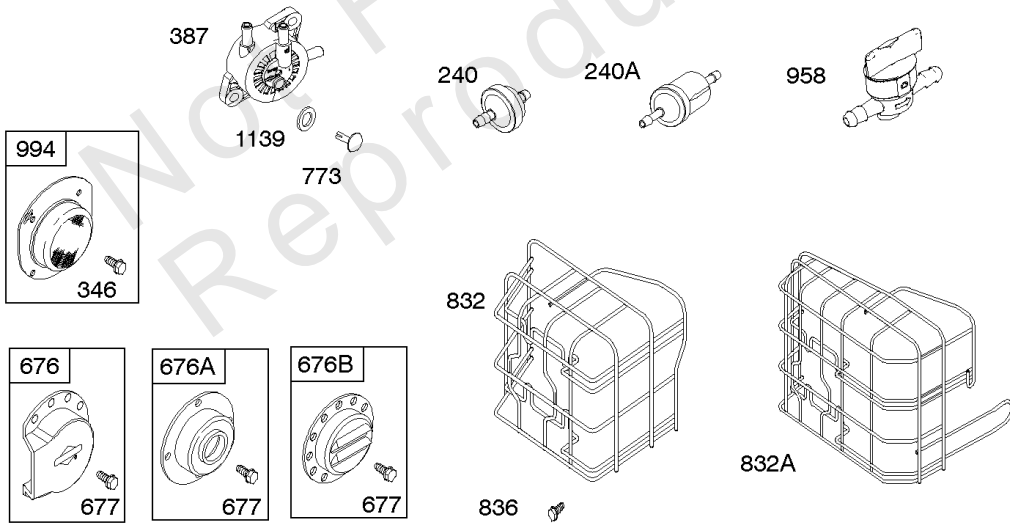

Air Cleaner, Blower Housing, Exhaust System, Fuel Supply

REF NO	PART NO	QTY	DESCRIPTION
14	790560		STUD -(Cylinder Head)
81	691178		LOCK, Muffler Screw
187	791766		LINE, Fuel -(15" Long)(Cut to Required Length)
187A	796491		LINE, Fuel -(Formed)(Cut To Required Length)
187D	791744		LINE, Fuel -(Formed)(Cut To Required Length)
187B	791805		LINE, Fuel -(Formed)(Cut To Required Length)
190	796174		SCREW -(Fuel Tank)
240	394358S		FILTER, Fuel -(White, 75 Microns)
240A	84001895		FILTER, Fuel
300A	796000		MUFFLER
300B	795997		MUFFLER
304G	591641		HOUSING, Blower -(Black-Compatible With Canister Style Filter)
305	697102		SCREW -(Blower Housing)
305B	795891		SCREW -(Blower Housing) (Blower Housing To Intake Elbow)
305C	799370		SCREW -(Blower Housing) (Used On Grommet Style Blower Housings)
346	794845		SCREW -(Spark Arrestor)
387	808656		PUMP, Fuel
431B	797901		ELBOW, Intake -(EVAP)
445B	591583		FILTER, A/C Cartridge -(Canister)
601	791850		CLAMP, Hose -(Green)
613	691416		SCREW -(Muffler)
613A	691678		SCREW -(Muffler)
613B	690297		SCREW -(Muffler)
670	796175		SPACER, Fuel Tank
676	795036		DEFLECTOR, Muffler
676A	396903		DEFLECTOR, Muffler
676B	795038		DEFLECTOR, Muffler
677	690367		SCREW -(Muffler Deflector) (#8-18 x 0.563 lg)
677	690661		SCREW -(Muffler Deflector) (#8-18 x 0.375 lg)
705	790561		NUT -(Fuel Tank)
773	796448		RETAINER
823	698941		SCREW -(Muffler Adapter)
832	790244		GUARD, Muffler
832A	595029		GUARD, Muffler
832B	706336		GUARD, Muffler
836	690367		SCREW -(Muffler Guard)