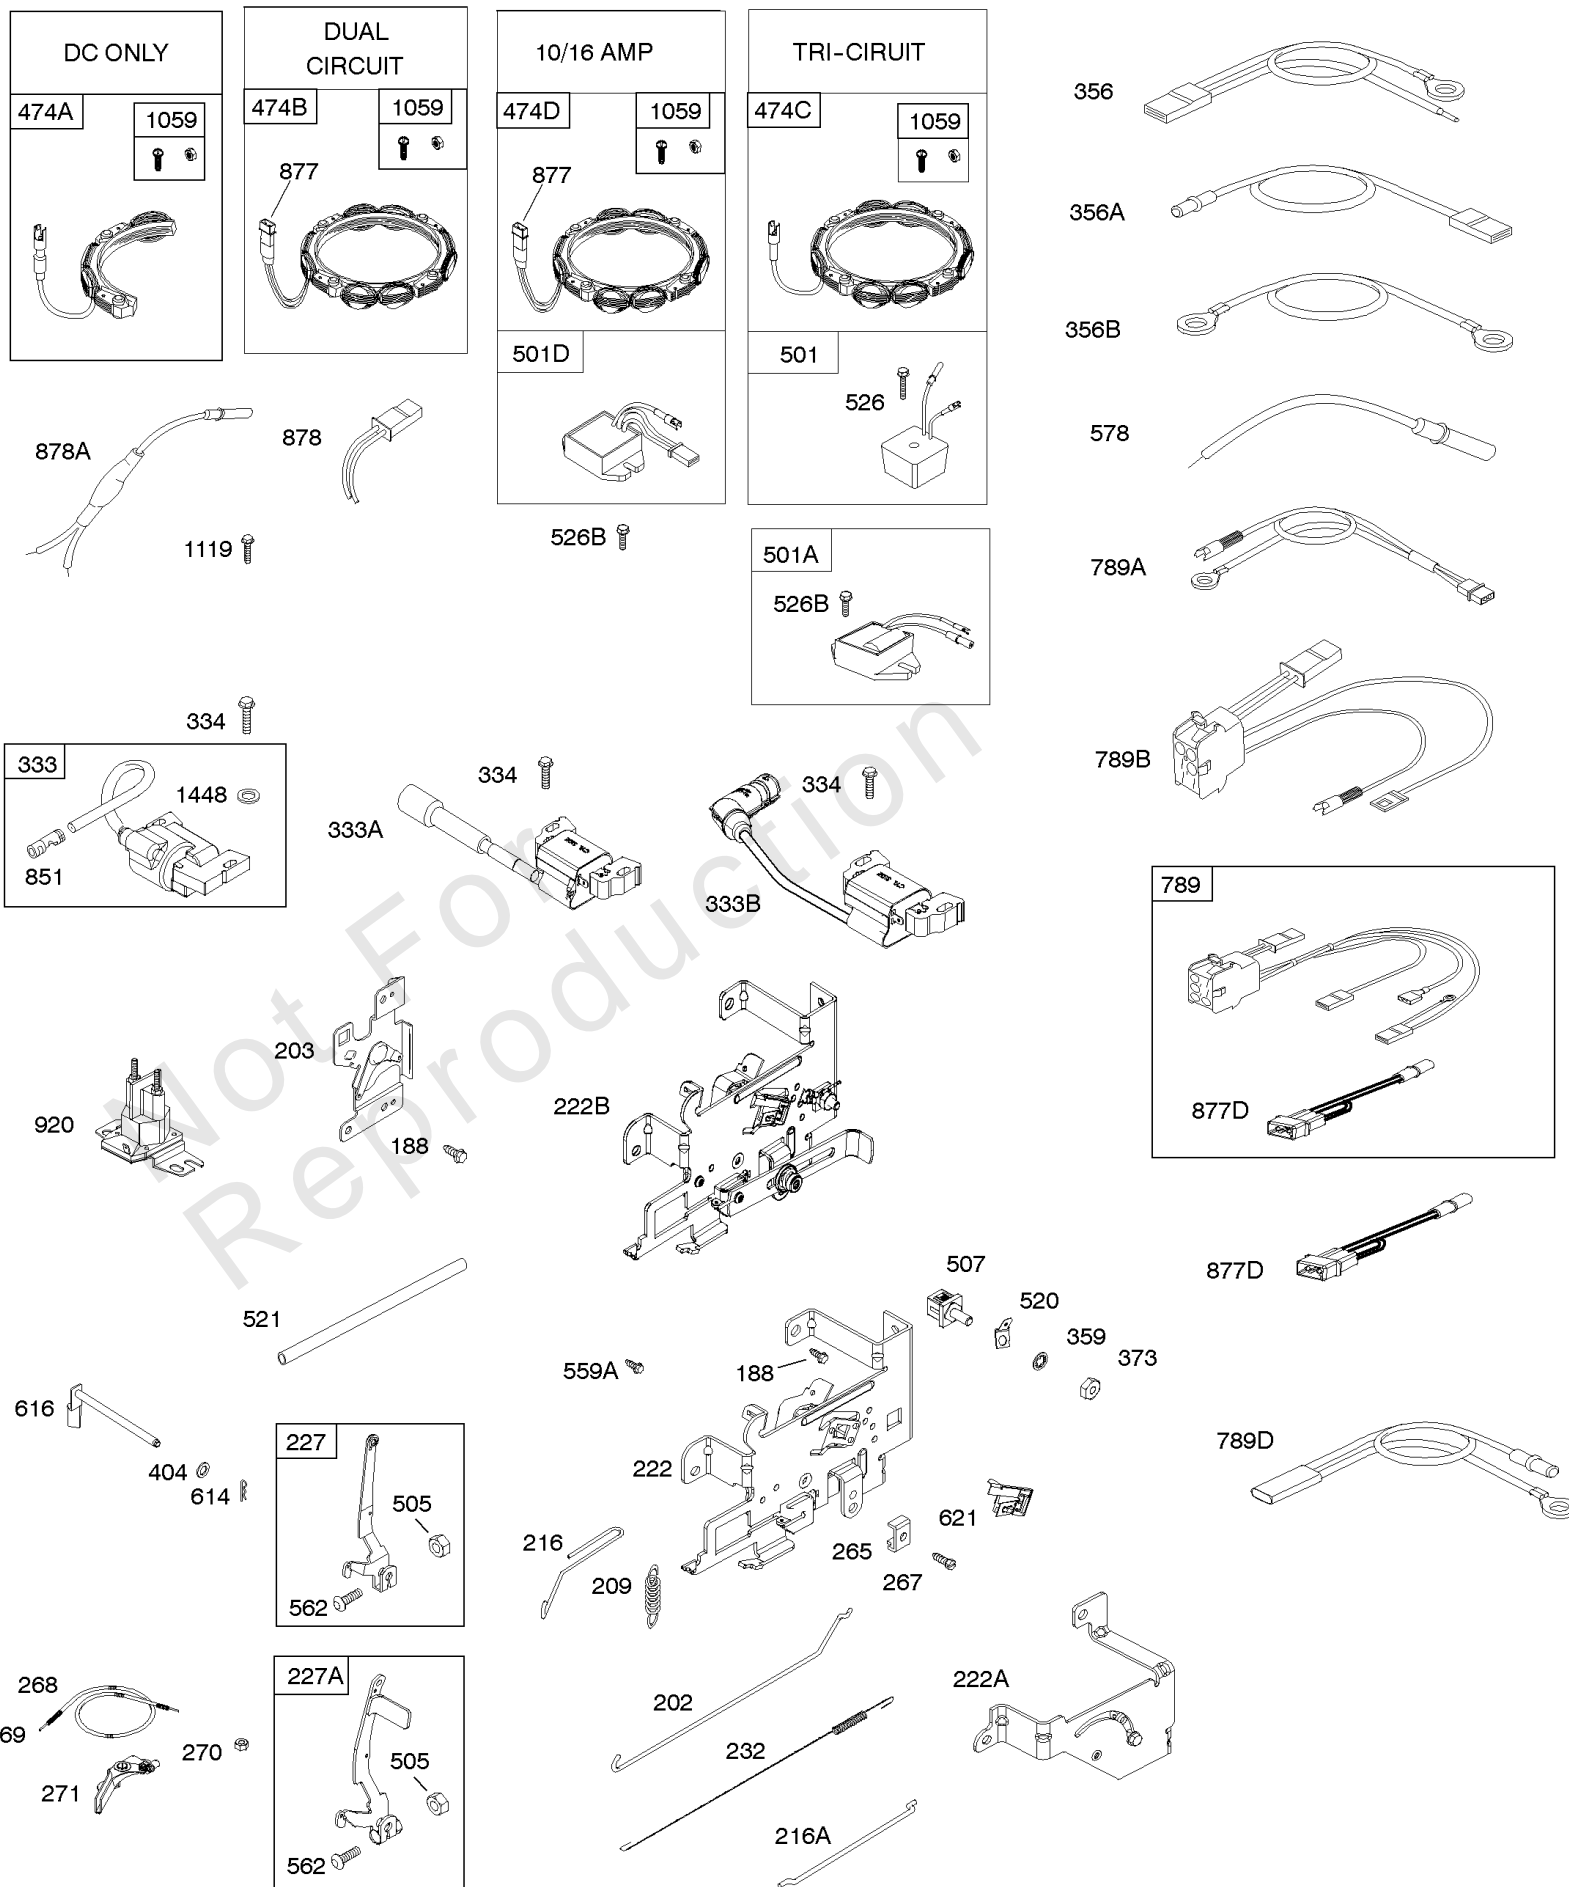

Not For Reproduction

Alternator, Controls, Governor Spring, Ignition

Mfg. No: 21R707-0010-B5

Alternator, Controls, Governor Spring, Ignition

REF NO	PART NO	QTY	DESCRIPTION
188	691693		SCREW -(Control Bracket)
202	691841		LINK, Mechanical Governor
203	691381		CRANK, Bell
209	796260		SPRING, Governor -(Green)
216	691840		LINK, Choke
216A	691281		LINK, Choke
222	694042		BRACKET, Control
227	691374		LEVER, Governor Control
232	691842		SPRING, Governor Link
265	691024		CLAMP, Casing
267	794904		SCREW -(Casing Clamp) (#10-32x.62)
267	699891		SCREW -(Casing Clamp) (#8-32x.50)
268	691025		CASING, Control Wire -(Cut To Required Length)
269	691026		WIRE, Control -(Cut To Required Length)
270	691027		NUT -(Control Wire Casing)
271	691028		LEVER, Control
333A	594626		ARMATURE, Magneto -Used After Code Date 16080800 -Used Before Code Date 16100100
333B	595304		ARMATURE, Magneto -(EMC Compliant) -Used After Code Date 16093000
334	691061		SCREW -(Magneto Armature)
356	398808		WIRE, Stop -(Cut To Required Length)
356A	697397		WIRE, Stop
356B	697089		WIRE, Stop
359	691077		WASHER -(Ground Terminal)
373	845823		NUT -(Ground Terminal)
404	691691		WASHER -(Governor Crank)
474B	592831		ALTERNATOR -(Dual Circuit)
501	794360		REGULATOR
505	691251		NUT -(Governor Control Lever)
507	691972		INSULATOR
520	691084		TERMINAL, Ground
521	690581		SHIELD, Cable
526	697088		SCREW -(Regulator)
526B	697348		SCREW -(Regulator)
559A	693675		SCREW -(Remote Choke Stop) (Length .419 Inches)
562	691119		BOLT -(Governor Control Lever)
578	692306		WIRE ASSEMBLY