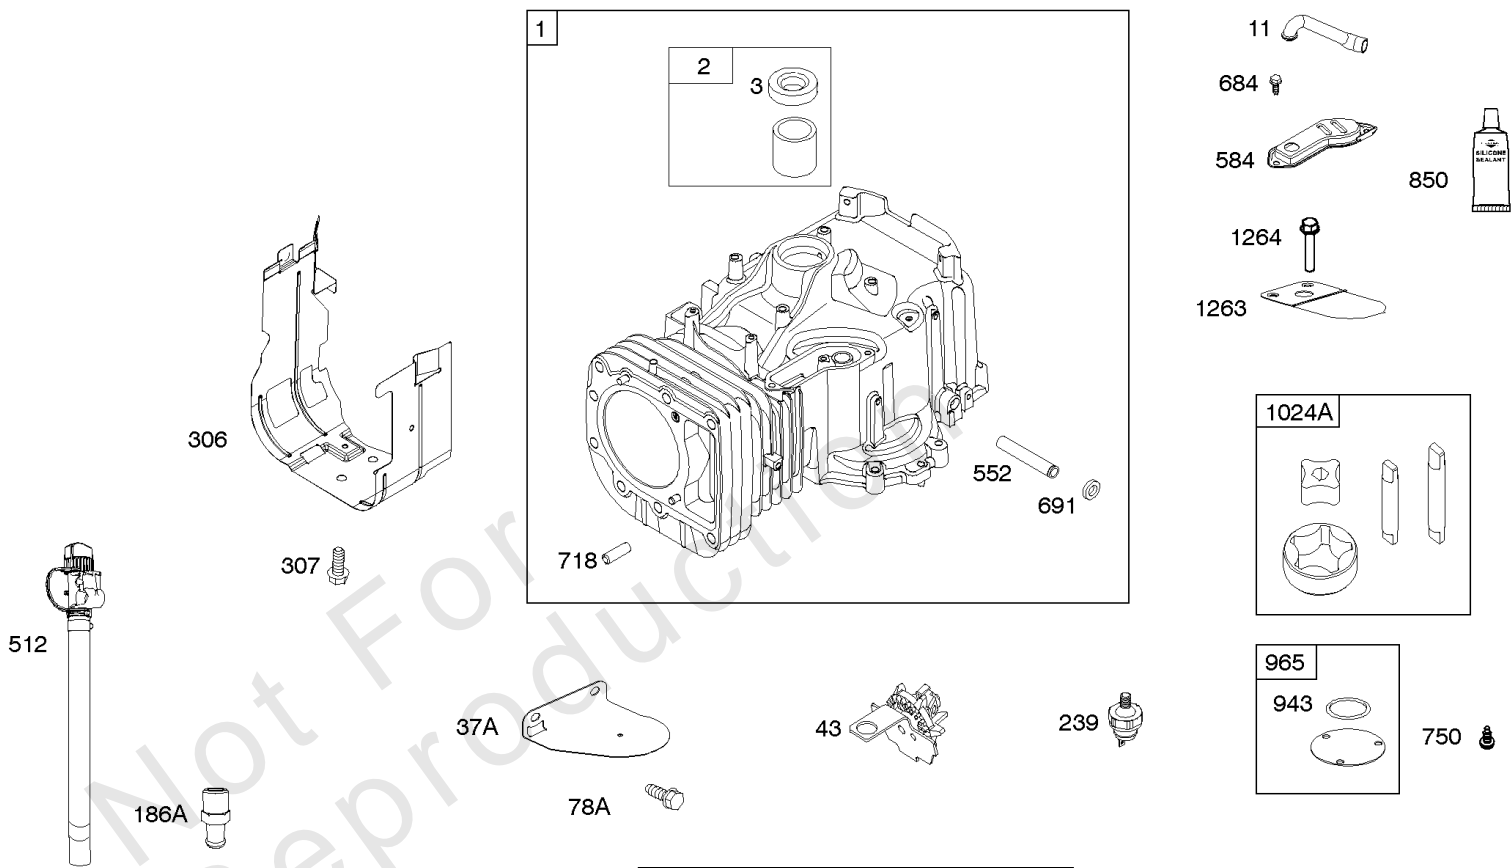

1319 WARNING LABEL

REQUIRED when replacing parts with warning labels affixed.

1319A WARNING LABEL

REQUIRED when replacing parts with warning labels affixed.

1036 EMISSIONS LABEL

Cylinder, Engine Sump, Lubrication, Oil Fill

REF NO	PART NO	QTY	DESCRIPTION
1	697377		CYLINDER ASSEMBLY
2	797673		KIT, Bushing/Seal -(Magneto Side)
3	391086S		SEAL, Oil -(Magneto Side)
4	697106		SUMP, Engine
11	794683		TUBE, Breather
12	697110		GASKET, Crankcase -(.015" Thick)(Standard)
15	690946		PLUG, Oil Drain -(3/8" Standard)
20	795387		SEAL, Oil -(PTO Side)
22	692125		SCREW -(Crankcase Cover/Sump)
37A	697626		GUARD, Flywheel
43	691968		SLINGER, Governor/Oil
78A	690364		SCREW -(Flywheel Guard)
186A	796532		CONNECTOR, Hose
239	694115		SWITCH, Oil Pressure
306	592778		SHIELD, Cylinder
307	691693		SCREW -(Cylinder Shield)
415	794903		PLUG -(TEMP/MAP Sensor) (Intake Manifold)
512	594200		HOSE, Oil Drain
523	699908		DIPSTICK
524	691032		SEAL, O-Ring
525	697085		TUBE, Dipstick -(With Side Tube Connector)
525A	697184		TUBE, Dipstick -(Standard Dipstick Tube)
552	697144		BUSHING, Governor Crank
584	794682		COVER, Breather Passage -(Use with Liquid Sealant Reference 850)
598	799739		SHIM, End Play -(Crankshaft or Camshaft Bearing)
684	697157		SCREW -(Breather Passage Cover)
691	692407		SEAL, Governor Shaft
718	690959		PIN, Locating
750	790832		SCREW -(Oil Pump Cover)
842	691031		SEAL, O-Ring -(Dipstick Tube)
847	790443		DIPSTICK/TUBE ASSEMBLY -(With Side Tube Connector)
847A	790442		DIPSTICK/TUBE ASSEMBLY -(Standard Dipstick Tube)
850	100106		SEALANT, Liquid -(Rocker Cover Gasket and Breather Gasket)
943	690589		SEAL, O-Ring -(Oil Pump Cover)
965	499613		COVER, Oil Pump
1017	796981		SCREEN, Oil Pump
1024A	794644		SHAFT, Pump