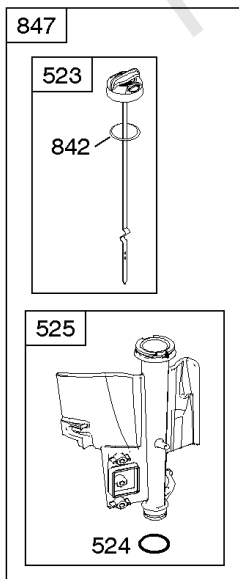

1319 WARNING LABEL

REQUIRED when replacing parts with warning labels affixed.

1319A WARNING LABEL

REQUIRED when replacing parts with warning labels affixed.

1036 EMISSIONS LABEL

Cylinder, Engine Sump, Lubrication, Oil Fill

REF NO	PART NO	QTY	DESCRIPTION
1	697377		CYLINDER ASSEMBLY
2	797673		KIT, Bushing/Seal -(Magneto Side)
3	391086S		SEAL, Oil -(Magneto Side)
4	697106		SUMP, Engine
11	794683		TUBE, Breather
12	697110		GASKET, Crankcase -(.015" Thick)(Standard)
15	690946		PLUG, Oil Drain -(3/8" Standard)
20	795387		SEAL, Oil -(PTO Side)
22	692125		SCREW -(Crankcase Cover/Sump)
37A	697626		GUARD, Flywheel
43	691968		SLINGER, Governor/Oil
78A	690364		SCREW -(Flywheel Guard)
186A	796532		CONNECTOR, Hose
239	694115		SWITCH, Oil Pressure
306	592778		SHIELD, Cylinder
307	691693		SCREW -(Cylinder Shield)
415	794903		PLUG -(TEMP/MAP Sensor) (Intake Manifold)
512	594200		HOSE, Oil Drain
523	699908		DIPSTICK
524	691032		SEAL, O-Ring
525	697085		TUBE, Dipstick -(With Side Tube Connector)
525A	697184		TUBE, Dipstick -(Standard Dipstick Tube)
552	697144		BUSHING, Governor Crank
584	794682		COVER, Breather Passage -(Use with Liquid Sealant Reference 850)
598	799739		SHIM, End Play -(Crankshaft or Camshaft Bearing)
684	697157		SCREW -(Breather Passage Cover)
691	692407		SEAL, Governor Shaft
718	690959		PIN, Locating
750	790832		SCREW -(Oil Pump Cover)
842	691031		SEAL, O-Ring -(Dipstick Tube)
847	790443		DIPSTICK/TUBE ASSEMBLY -(With Side Tube Connector)
847A	790442		DIPSTICK/TUBE ASSEMBLY -(Standard Dipstick Tube)
850	100106		SEALANT, Liquid -(Rocker Cover Gasket and Breather Gasket)
943	690589		SEAL, O-Ring -(Oil Pump Cover)
965	499613		COVER, Oil Pump
1017	796981		SCREEN, Oil Pump
1024A	794644		SHAFT, Pump