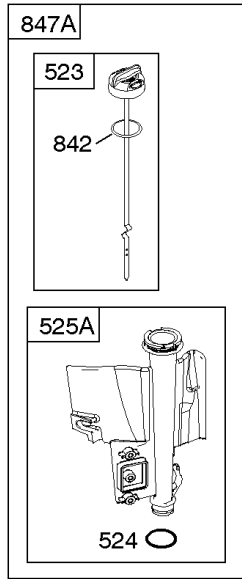

1319 WARNING LABEL

REQUIRED when replacing parts with warning labels affixed.

1319A WARNING LABEL

REQUIRED when replacing parts with warning labels affixed.

1036 EMISSIONS LABEL

Cylinder, Engine Sump, Lubrication, Oil Fill

REF NO	PART NO	QTY	DESCRIPTION
1	697377		CYLINDER ASSEMBLY
2	797673		KIT, Bushing/Seal -(Magneto Side)
3	391086S		SEAL, Oil -(Magneto Side)
4	697106		SUMP, Engine
11	794683		TUBE, Breather
12	697110		GASKET, Crankcase -(.015" Thick)(Standard)
15	690946		PLUG, Oil Drain -(3/8" Standard)
20	795387		SEAL, Oil -(PTO Side)
22	692125		SCREW -(Crankcase Cover/Sump)
37A	697626		GUARD, Flywheel
43	691968		SLINGER, Governor/Oil
78A	690364		SCREW -(Flywheel Guard)
186A	796532		CONNECTOR, Hose
239	694115		SWITCH, Oil Pressure
306	592778		SHIELD, Cylinder
307	691693		SCREW -(Cylinder Shield)
415	794903		PLUG -(TEMP/MAP Sensor) (Intake Manifold)
512	594200		HOSE, Oil Drain
523	699908		DIPSTICK
524	691032		SEAL, O-Ring
525	697085		TUBE, Dipstick -(With Side Tube Connector)
525A	697184		TUBE, Dipstick -(Standard Dipstick Tube)
552	697144		BUSHING, Governor Crank
584	794682		COVER, Breather Passage -(Use with Liquid Sealant Reference 850)
598	799739		SHIM, End Play -(Crankshaft or Camshaft Bearing)
684	697157		SCREW -(Breather Passage Cover)
691	692407		SEAL, Governor Shaft
718	690959		PIN, Locating
750	790832		SCREW -(Oil Pump Cover)
842	691031		SEAL, O-Ring -(Dipstick Tube)
847	790443		DIPSTICK/TUBE ASSEMBLY -(With Side Tube Connector)
847A	790442		DIPSTICK/TUBE ASSEMBLY -(Standard Dipstick Tube)
850	100106		SEALANT, Liquid -(Rocker Cover Gasket and Breather Gasket)
943	690589		SEAL, O-Ring -(Oil Pump Cover)
965	499613		COVER, Oil Pump
1017	796981		SCREEN, Oil Pump
1024A	794644		SHAFT, Pump