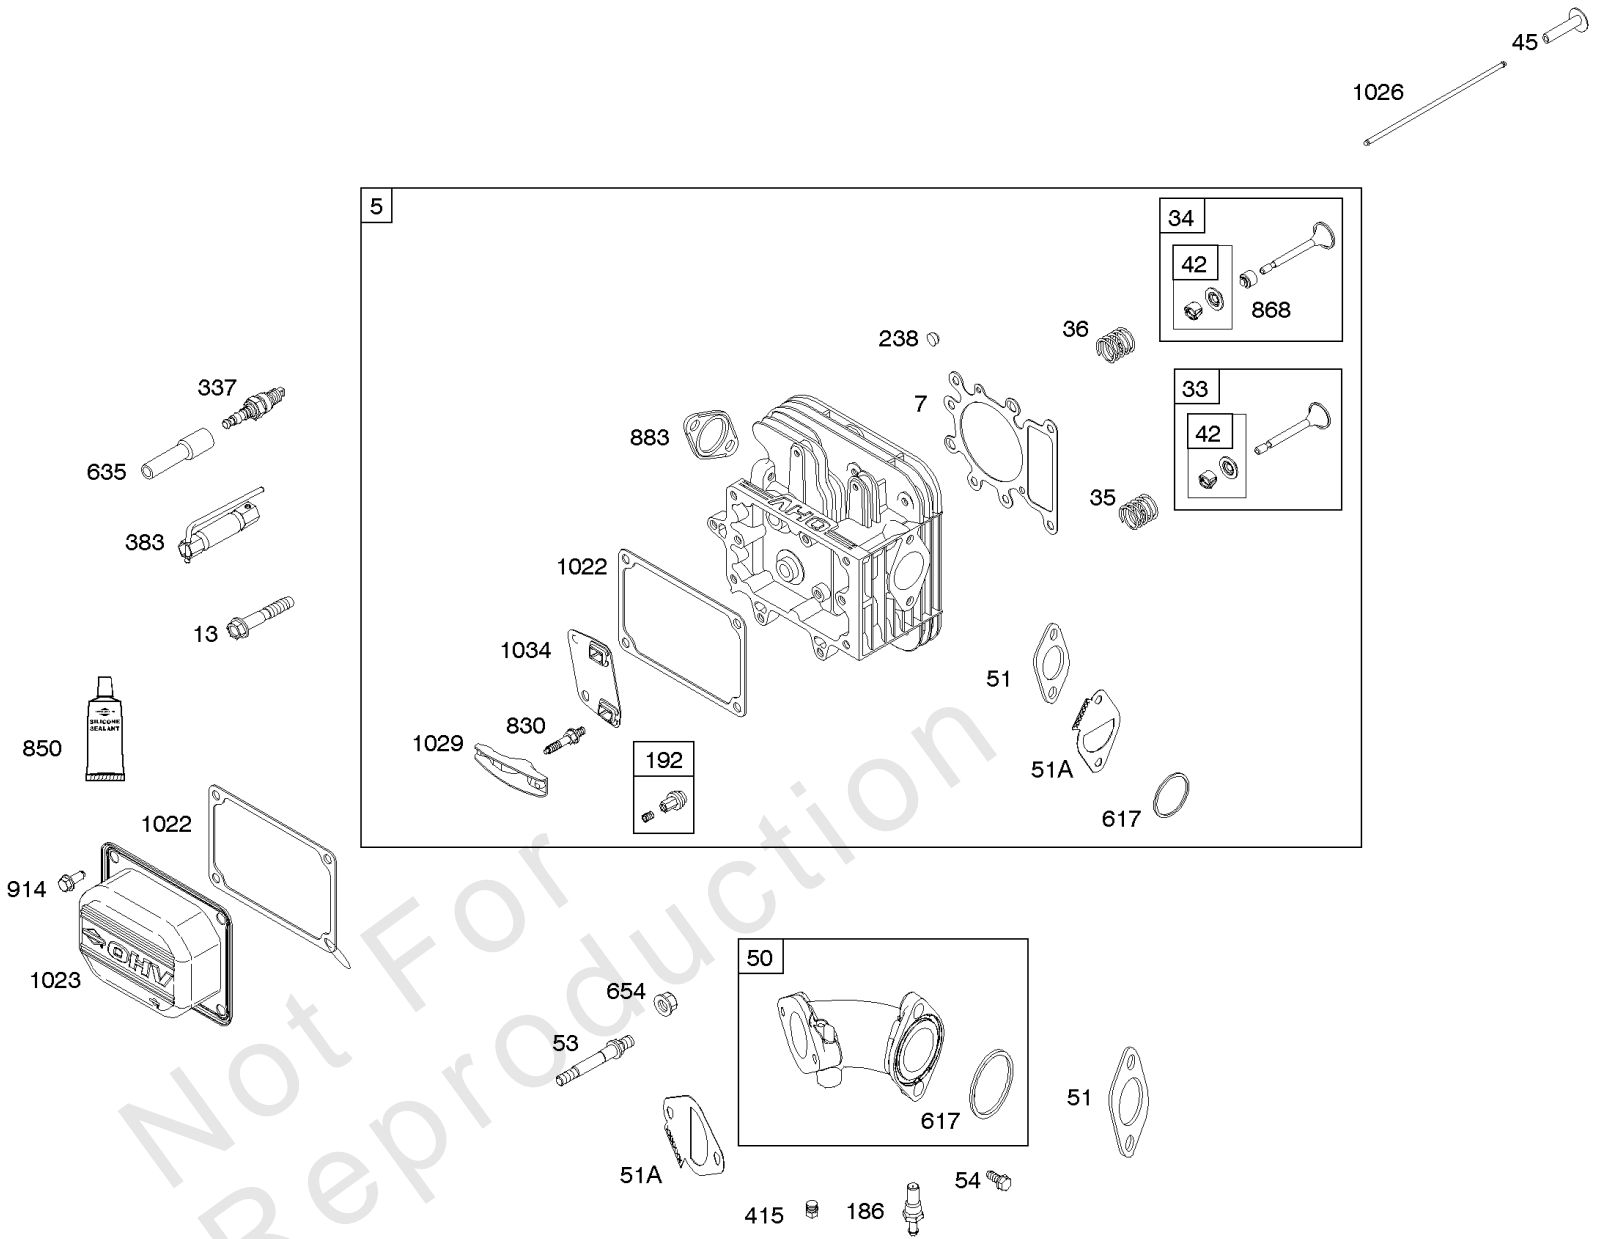

Cylinder Head, Gasket Set - Engine, Gasket Set - Valve, Intake Manifold, Valves

Mfg. No: 21R707-0010-B5

Cylinder Head, Gasket Set - Engine, Gasket Set - Valve, Intake Manifold, Valves

REF NO	PART NO	QTY	DESCRIPTION
3	391086S		SEAL, Oil -(Magneto Side)
5	796183		HEAD, Cylinder
7	273280S		GASKET, Cylinder Head
12	697110		GASKET, Crankcase -(.015" Thick)(Standard)
13	690360		SCREW -(Cylinder Head)
20	795387		SEAL, Oil -(PTO Side)
33	792868		VALVE, Exhaust -(Chrome)
34	791935		VALVE, Intake
35	691279		SPRING, Valve -(Intake)
36	691279		SPRING, Valve -(Exhaust)
42	499586		KEEPER, Valve
45	690564		TAPPET, Valve
50	592845		MANIFOLD, Intake
51	692137		GASKET, Intake
51A	796081		GASKET, Intake
53	591260		STUD -(Carburetor)
54	691148		SCREW -(Intake Manifold)
186	794873		CONNECTOR, Hose -(TEMP/MAP Sensor) (Intake Manifold)
192	691986		ADJUSTER, Rocker Arm
238	691843		CAP, Valve
337	792015		PLUG, Spark -(Resistor EMS)
337	491055S		PLUG, Spark -(Resistor)
337	691043		PLUG, Spark -(EMS)
358	796181		GASKET SET, Engine
383	19576S		WRENCH, Spark Plug
415	794903		PLUG -(TEMP/MAP Sensor) (Intake Manifold)
524	691032		SEAL, O-Ring
617	692138		SEAL, O-Ring -(Intake Manifold) (TEMP/MAP Sensor) (Intake Manifold)
635	691909		BOOT, Spark Plug
654	690958		NUT -(Carburetor)
691	692407		SEAL, Governor Shaft
830	691095		STUD, Rocker Arm
842	691031		SEAL, O-Ring -(Dipstick Tube)
850	100106		SEALANT, Liquid -(Rocker Cover Gasket and Breather Gasket)
868	690968		SEAL, Valve
883	692236		GASKET, Exhaust
914	691108		SCREW -(Rocker Cover)
1022	272475S		GASKET, Rocker Cover