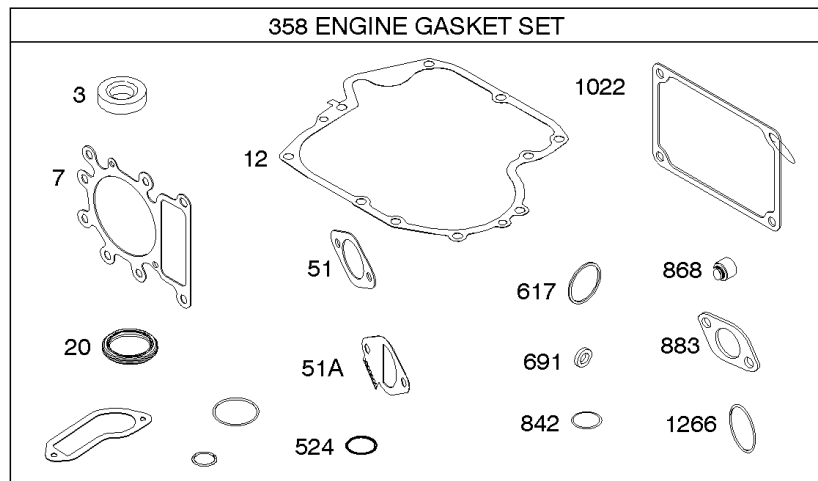

Cylinder Head, Gasket Set - Engine, Gasket Set - Valve, Intake Manifold, Valves

Mfg. No: 21R707-0010-B5

Cylinder Head, Gasket Set - Engine, Gasket Set - Valve, Intake Manifold, Valves

REF NO	PART NO	QTY	DESCRIPTION
3	391086S		SEAL, Oil -(Magneto Side)
5	796183		HEAD, Cylinder
7	273280S		GASKET, Cylinder Head
12	697110		GASKET, Crankcase -(.015" Thick)(Standard)
13	690360		SCREW -(Cylinder Head)
20	795387		SEAL, Oil -(PTO Side)
33	792868		VALVE, Exhaust -(Chrome)
34	791935		VALVE, Intake
35	691279		SPRING, Valve -(Intake)
36	691279		SPRING, Valve -(Exhaust)
42	499586		KEEPER, Valve
45	690564		TAPPET, Valve
50	592845		MANIFOLD, Intake
51	692137		GASKET, Intake
51A	796081		GASKET, Intake
53	591260		STUD -(Carburetor)
54	691148		SCREW -(Intake Manifold)
186	794873		CONNECTOR, Hose -(TEMP/MAP Sensor) (Intake Manifold)
192	691986		ADJUSTER, Rocker Arm
238	691843		CAP, Valve
337	792015		PLUG, Spark -(Resistor EMS)
337	491055S		PLUG, Spark -(Resistor)
337	691043		PLUG, Spark -(EMS)
358	796181		GASKET SET, Engine
383	19576S		WRENCH, Spark Plug
415	794903		PLUG -(TEMP/MAP Sensor) (Intake Manifold)
524	691032		SEAL, O-Ring
617	692138		SEAL, O-Ring -(Intake Manifold) (TEMP/MAP Sensor) (Intake Manifold)
635	691909		BOOT, Spark Plug
654	690958		NUT -(Carburetor)
691	692407		SEAL, Governor Shaft
830	691095		STUD, Rocker Arm
842	691031		SEAL, O-Ring -(Dipstick Tube)
850	100106		SEALANT, Liquid -(Rocker Cover Gasket and Breather Gasket)
868	690968		SEAL, Valve
883	692236		GASKET, Exhaust
914	691108		SCREW -(Rocker Cover)
1022	272475S		GASKET, Rocker Cover