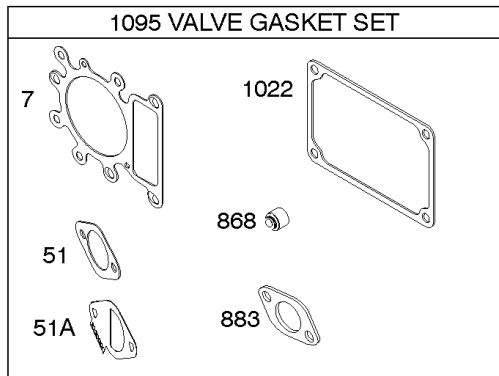

Cylinder Head, Gasket Set - Engine, Gasket Set - Valve, Intake Manifold, Valves

Mfg. No: 21R707-0010-B5

Cylinder Head, Gasket Set - Engine, Gasket Set - Valve, Intake Manifold, Valves

REF NO	PART NO	QTY	DESCRIPTION
3	391086S		SEAL, Oil -(Magneto Side)
5	796183		HEAD, Cylinder
7	273280S		GASKET, Cylinder Head
12	697110		GASKET, Crankcase -(.015" Thick)(Standard)
13	690360		SCREW -(Cylinder Head)
20	795387		SEAL, Oil -(PTO Side)
33	792868		VALVE, Exhaust -(Chrome)
34	791935		VALVE, Intake
35	691279		SPRING, Valve -(Intake)
36	691279		SPRING, Valve -(Exhaust)
42	499586		KEEPER, Valve
45	690564		TAPPET, Valve
50	592845		MANIFOLD, Intake
51	692137		GASKET, Intake
51A	796081		GASKET, Intake
53	591260		STUD -(Carburetor)
54	691148		SCREW -(Intake Manifold)
186	794873		CONNECTOR, Hose -(TEMP/MAP Sensor) (Intake Manifold)
192	691986		ADJUSTER, Rocker Arm
238	691843		CAP, Valve
337	792015		PLUG, Spark -(Resistor EMS)
337	491055S		PLUG, Spark -(Resistor)
337	691043		PLUG, Spark -(EMS)
358	796181		GASKET SET, Engine
383	19576S		WRENCH, Spark Plug
415	794903		PLUG -(TEMP/MAP Sensor) (Intake Manifold)
524	691032		SEAL, O-Ring
617	692138		SEAL, O-Ring -(Intake Manifold) (TEMP/MAP Sensor) (Intake Manifold)
635	691909		BOOT, Spark Plug
654	690958		NUT -(Carburetor)
691	692407		SEAL, Governor Shaft
830	691095		STUD, Rocker Arm
842	691031		SEAL, O-Ring -(Dipstick Tube)
850	100106		SEALANT, Liquid -(Rocker Cover Gasket and Breather Gasket)
868	690968		SEAL, Valve
883	692236		GASKET, Exhaust
914	691108		SCREW -(Rocker Cover)
1022	272475S		GASKET, Rocker Cover