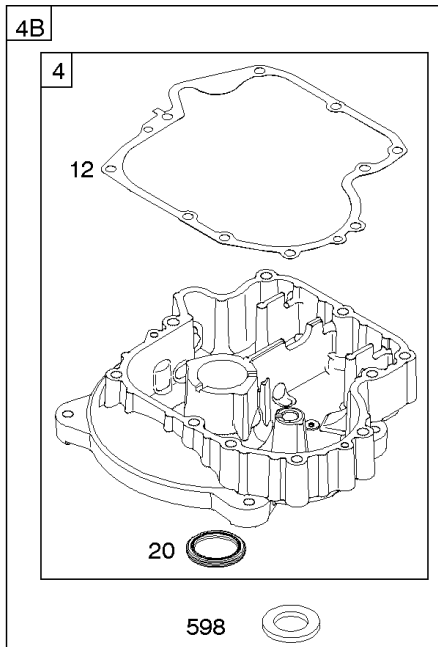

1319 WARNING LABEL

REQUIRED when replacing parts with warning labels affixed.

1319A WARNING LABEL

REQUIRED when replacing parts with warning labels affixed.

1036 EMISSIONS LABEL

Cylinder, Engine Sump, Lubrication, Oil Fill

REF NO	PART NO	QTY	DESCRIPTION
1	697377		CYLINDER ASSEMBLY
2	797673		KIT, Bushing/Seal -(Magneto Side)
3	391086S		SEAL, Oil -(Magneto Side)
4	697106		SUMP, Engine
11	794683		TUBE, Breather
12	697110		GASKET, Crankcase -(.015" Thick)(Standard)
15	690946		PLUG, Oil Drain -(3/8" Standard)
20	795387		SEAL, Oil -(PTO Side)
22	692125		SCREW -(Crankcase Cover/Sump)
37A	697626		GUARD, Flywheel
43	691968		SLINGER, Governor/Oil
78A	690364		SCREW -(Flywheel Guard)
186A	796532		CONNECTOR, Hose
239	694115		SWITCH, Oil Pressure
306	592778		SHIELD, Cylinder
307	691693		SCREW -(Cylinder Shield)
415	794903		PLUG -(TEMP/MAP Sensor) (Intake Manifold)
512	594200		HOSE, Oil Drain
523	699908		DIPSTICK
524	691032		SEAL, O-Ring
525	697085		TUBE, Dipstick -(With Side Tube Connector)
525A	697184		TUBE, Dipstick -(Standard Dipstick Tube)
552	697144		BUSHING, Governor Crank
584	794682		COVER, Breather Passage -(Use with Liquid Sealant Reference 850)
598	799739		SHIM, End Play -(Crankshaft or Camshaft Bearing)
684	697157		SCREW -(Breather Passage Cover)
691	692407		SEAL, Governor Shaft
718	690959		PIN, Locating
750	790832		SCREW -(Oil Pump Cover)
842	691031		SEAL, O-Ring -(Dipstick Tube)
847	790443		DIPSTICK/TUBE ASSEMBLY -(With Side Tube Connector)
847A	790442		DIPSTICK/TUBE ASSEMBLY -(Standard Dipstick Tube)
850	100106		SEALANT, Liquid -(Rocker Cover Gasket and Breather Gasket)
943	690589		SEAL, O-Ring -(Oil Pump Cover)
965	499613		COVER, Oil Pump
1017	796981		SCREEN, Oil Pump
1024A	794644		SHAFT, Pump