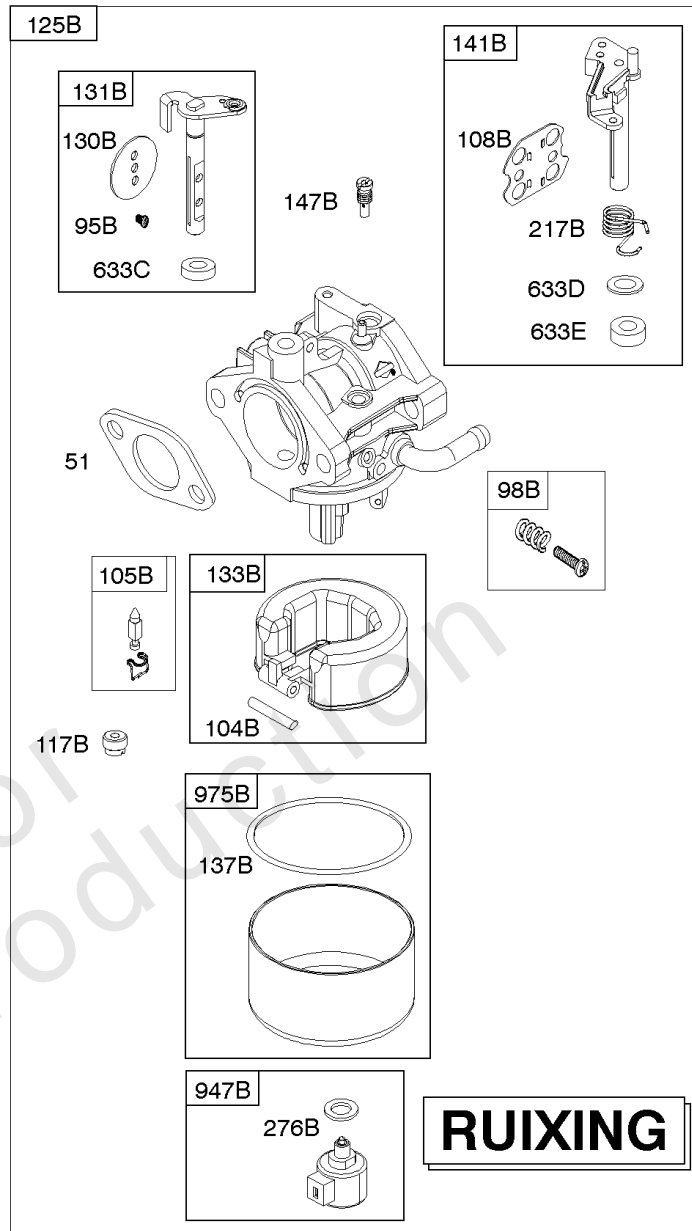

Carburetor - Ruixing

REF NO	PART NO	QTY	DESCRIPTION
51	692137		GASKET, Intake
95B	593897		SCREW -(Throttle Valve) (Ruixing)
98B	846817		KIT, Idle Speed -(Ruixing)
104B	594860		PIN, Float Hinge -(Ruixing)
105B	594868		VALVE, Float Needle -(Ruixing)
108B	594863		VALVE, Choke -(Ruixing)
117B	594871		JET, Main -(Standard) (Ruixing)
118B	595069		JET, Main -(High Altitude) (Ruixing)
121B	594886		KIT, Carburetor Overhaul -(Ruixing)
130B	594858		VALVE, Throttle -(Ruixing)
131B	594856		KIT, Throttle Shaft -(Ruixing)
133B	594859		FLOAT, Carburetor -(Ruixing)
137B	594861		GASKET, Float Bowl -(Ruixing)
141B	594862		KIT, Choke Shaft -(Ruixing)
147B	594872		JET, Pilot -(Ruixing)
217B	594864		SPRING, Choke Return -(Ruixing)
276B	846640		WASHER, Sealing -(Ruixing)
633C	594866		SEAL, Choke/Throttle Shaft -(Ruixing)
633D	594865		SEAL, Choke/Throttle Shaft -(Ruixing)
633E	797629		SEAL, Choke/Throttle Shaft -(Ruixing)
947B	846639		SOLENOID, Fuel -(Ruixing)
975B	594867		BOWL, Float -(Ruixing)