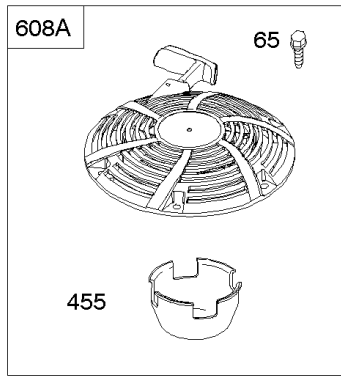

Electric & Rewind Starter, Flywheel

REF NO	PART NO	QTY	DESCRIPTION
23A	591950		FLYWHEEL
24	591757		KEY, Flywheel
37	697352		GUARD, Flywheel
37A	697626		GUARD, Flywheel
56	695129		PULLEY, Starter
57	695131		SPRING, Rewind Starter
58	695132		ROPE, Starter
60	490652		HANDLE, Starter Rope
65	690940		SCREW -(Rewind Starter)
78	691693		SCREW -(Flywheel Guard)
78A	690364		SCREW -(Flywheel Guard)
309	593934		MOTOR, Starter
310	690323		BOLT -(Starter Motor)
324	593933		SCREEN/CUP ASSEMBLY
363	19203		PULLER, Flywheel
415A	794129		COVER, Flywheel -(Cover/Retainer)
455	695113		CUP, Flywheel
456	695128		PLATE, Pawl Friction
459	281505S		PAWL, Ratchet
462	691261		WASHER -(Starter Cable)
503	691532		STRAP, Starter
510	693699		DRIVE, Starter
513	692024		CLUTCH, Drive
563A	799359		SCREW -(Debris Screen Guard)
579	691029		NUT -(Starter Cable)
597	691696		SCREW -(Pawl Friction Plate)
608	593939		STARTER, Rewind -(Metal)
689	691855		SPRING, Friction
697	791680		SCREW -(Starter Motor) (Drive Cap)
729A	691224		CLIP, Wire -(Starter Motor)
783	593935		GEAR, Pinion
797	693167		NUT -(Brush Retainer)
801	691283		CAP, Drive
802	691286		CAP, End
949A	799358		GUARD, Debris Screen
1005	796082		FAN, Flywheel
1044	698139		SCREW -(Flywheel)
1051	691265		RING, Retaining
1090	691293		RETAINER, Brush