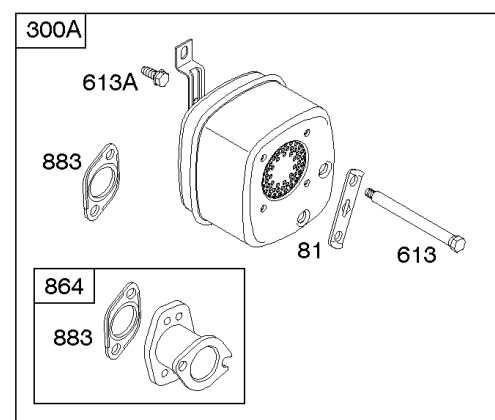

Air Cleaner, Blower Housing, Exhaust System, Fuel Supply

REF NO	PART NO	QTY	DESCRIPTION
14	790560		STUD -(Cylinder Head)
81	691178		LOCK, Muffler Screw
187	791766		LINE, Fuel -(15" Long)(Cut to Required Length)
187A	796491		LINE, Fuel -(Formed)(Cut To Required Length)
187D	791744		LINE, Fuel -(Formed)(Cut To Required Length)
187B	791805		LINE, Fuel -(Formed)(Cut To Required Length)
190	796174		SCREW -(Fuel Tank)
240	394358S		FILTER, Fuel -(White, 75 Microns)
240A	84001895		FILTER, Fuel
300A	796000		MUFFLER
300B	795997		MUFFLER
304G	591641		HOUSING, Blower -(Black-Compatible With Canister Style Filter)
305	697102		SCREW -(Blower Housing)
305B	795891		SCREW -(Blower Housing) (Blower Housing To Intake Elbow)
305C	799370		SCREW -(Blower Housing) (Used On Grommet Style Blower Housings)
346	794845		SCREW -(Spark Arrestor)
387	808656		PUMP, Fuel
431B	797901		ELBOW, Intake -(EVAP)
445B	591583		FILTER, A/C Cartridge -(Canister)
601	791850		CLAMP, Hose -(Green)
613	691416		SCREW -(Muffler)
613A	691678		SCREW -(Muffler)
613B	690297		SCREW -(Muffler)
670	796175		SPACER, Fuel Tank
676	795036		DEFLECTOR, Muffler
676A	396903		DEFLECTOR, Muffler
676B	795038		DEFLECTOR, Muffler
677	690367		SCREW -(Muffler Deflector) (#8-18 x 0.563 lg)
677	690661		SCREW -(Muffler Deflector) (#8-18 x 0.375 lg)
705	790561		NUT -(Fuel Tank)
773	796448		RETAINER
823	698941		SCREW -(Muffler Adapter)
832	790244		GUARD, Muffler
832A	595029		GUARD, Muffler
832B	706336		GUARD, Muffler
836	690367		SCREW -(Muffler Guard)