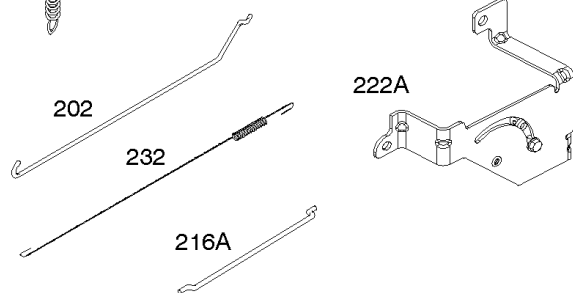

## Alternator, Controls, Governor Spring, Ignition

REF NO	PART NO	QTY	DESCRIPTION
188	691693		SCREW -(Control Bracket)
202	691841		LINK, Mechanical Governor
203	691381		CRANK, Bell
209	792813		SPRING, Governor -(Brown)
216	691840		LINK, Choke
216A	691281		LINK, Choke
222	694042		BRACKET, Control
227	691374		LEVER, Governor Control
232	691842		SPRING, Governor Link
265	691024		CLAMP, Casing
267	794904		SCREW -(Casing Clamp) (#10-32x.62)
267	699891		SCREW -(Casing Clamp) (#8-32x.50)
268	691025		CASING, Control Wire -(Cut To Required Length)
269	691026		WIRE, Control -(Cut To Required Length)
270	691027		NUT -(Control Wire Casing)
271	691028		LEVER, Control
333	799650		ARMATURE, Magneto -Used Before Code Date 16080900
333A	594626		ARMATURE, Magneto -Used After Code Date 16080800
334	691061		SCREW -(Magneto Armature)
356	398808		WIRE, Stop -(Cut To Required Length)
356A	697397		WIRE, Stop
356B	697089		WIRE, Stop
359	691077		WASHER -(Ground Terminal)
373	845823		NUT -(Ground Terminal)
404	691691		WASHER -(Governor Crank)
474C	592829		ALTERNATOR -(Tri Circuit)
501	794360		REGULATOR
505	691251		NUT -(Governor Control Lever)
507	691972		INSULATOR
520	691084		TERMINAL, Ground
521	690581		SHIELD, Cable
526	697088		SCREW -(Regulator)
526B	697348		SCREW -(Regulator)
559A	693675		SCREW -(Remote Choke Stop) (Length .419 Inches)
562	691119		BOLT -(Governor Control Lever)
578	692306		WIRE ASSEMBLY
614	691620		PIN, Cotter