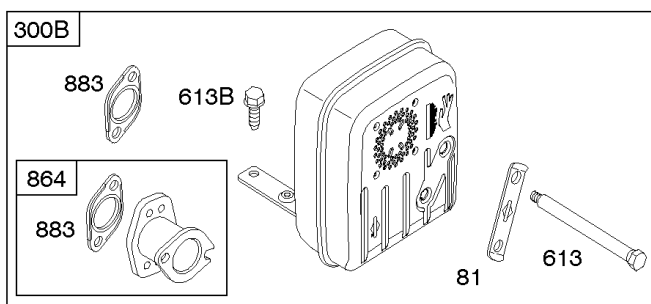

Air Cleaner, Blower Housing, Exhaust System, Fuel Supply

REF NO	PART NO	QTY	DESCRIPTION
14	790560		STUD -(Cylinder Head)
81	691178		LOCK, Muffler Screw
187	791766		LINE, Fuel -(15" Long)(Cut to Required Length)
187A	796491		LINE, Fuel -(Formed)(Cut To Required Length)
187D	791744		LINE, Fuel -(Formed)(Cut To Required Length)
187B	791805		LINE, Fuel -(Formed)(Cut To Required Length)
190	796174		SCREW -(Fuel Tank)
240	394358S		FILTER, Fuel -(White, 75 Microns)
240A	84001895		FILTER, Fuel
300A	796000		MUFFLER
300B	795997		MUFFLER
304G	591641		HOUSING, Blower -(Black-Compatible With Canister Style Filter)
305	697102		SCREW -(Blower Housing)
305B	795891		SCREW -(Blower Housing) (Blower Housing To Intake Elbow)
305C	799370		SCREW -(Blower Housing) (Used On Grommet Style Blower Housings)
346	794845		SCREW -(Spark Arrestor)
387	808656		PUMP, Fuel
431B	797901		ELBOW, Intake -(EVAP)
445B	591583		FILTER, A/C Cartridge -(Canister)
601	791850		CLAMP, Hose -(Green)
613	691416		SCREW -(Muffler)
613A	691678		SCREW -(Muffler)
613B	690297		SCREW -(Muffler)
670	796175		SPACER, Fuel Tank
676	795036		DEFLECTOR, Muffler
676A	396903		DEFLECTOR, Muffler
676B	795038		DEFLECTOR, Muffler
677	690367		SCREW -(Muffler Deflector) (#8-18 x 0.563 lg)
677	690661		SCREW -(Muffler Deflector) (#8-18 x 0.375 lg)
705	790561		NUT -(Fuel Tank)
773	796448		RETAINER
823	698941		SCREW -(Muffler Adapter)
832	790244		GUARD, Muffler
832A	595029		GUARD, Muffler
832B	706336		GUARD, Muffler
836	690367		SCREW -(Muffler Guard)