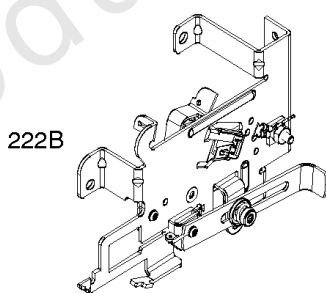

## Alternator, Controls, Governor Spring, Ignition

REF NO	PART NO	QTY	DESCRIPTION
188	691693		SCREW -(Control Bracket)
202	691841		LINK, Mechanical Governor
203	691381		CRANK, Bell
209	792813		SPRING, Governor -(Brown)
216	691840		LINK, Choke
216A	691281		LINK, Choke
222	694042		BRACKET, Control
227	691374		LEVER, Governor Control
232	691842		SPRING, Governor Link
265	691024		CLAMP, Casing
267	794904		SCREW -(Casing Clamp) (#10-32x.62)
267	699891		SCREW -(Casing Clamp) (#8-32x.50)
268	691025		CASING, Control Wire -(Cut To Required Length)
269	691026		WIRE, Control -(Cut To Required Length)
270	691027		NUT -(Control Wire Casing)
271	691028		LEVER, Control
333	799650		ARMATURE, Magneto -Used Before Code Date 16080900
333A	594626		ARMATURE, Magneto -Used After Code Date 16080800
334	691061		SCREW -(Magneto Armature)
356	398808		WIRE, Stop -(Cut To Required Length)
356A	697397		WIRE, Stop
356B	697089		WIRE, Stop
359	691077		WASHER -(Ground Terminal)
373	845823		NUT -(Ground Terminal)
404	691691		WASHER -(Governor Crank)
474C	592829		ALTERNATOR -(Tri Circuit)
501	794360		REGULATOR
505	691251		NUT -(Governor Control Lever)
507	691972		INSULATOR
520	691084		TERMINAL, Ground
521	690581		SHIELD, Cable
526	697088		SCREW -(Regulator)
526B	697348		SCREW -(Regulator)
559A	693675		SCREW -(Remote Choke Stop) (Length .419 Inches)
562	691119		BOLT -(Governor Control Lever)
578	692306		WIRE ASSEMBLY
614	691620		PIN, Cotter