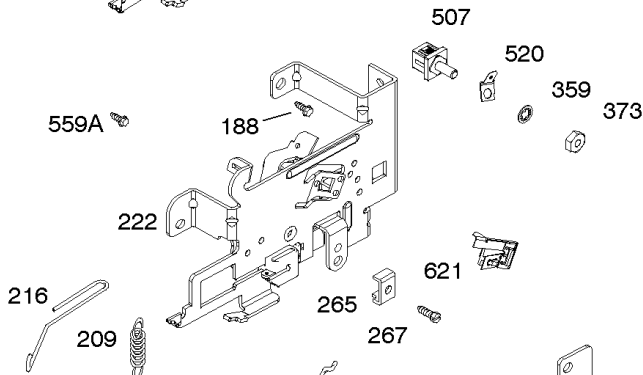

## Alternator, Controls, Governor Spring, Ignition

REF NO	PART NO	QTY	DESCRIPTION
188	691693		SCREW -(Control Bracket)
202	691841		LINK, Mechanical Governor
203	691381		CRANK, Bell
209	792813		SPRING, Governor -(Brown)
216	691840		LINK, Choke
216A	691281		LINK, Choke
222	694042		BRACKET, Control
227	691374		LEVER, Governor Control
232	691842		SPRING, Governor Link
265	691024		CLAMP, Casing
267	794904		SCREW -(Casing Clamp) (#10-32x.62)
267	699891		SCREW -(Casing Clamp) (#8-32x.50)
268	691025		CASING, Control Wire -(Cut To Required Length)
269	691026		WIRE, Control -(Cut To Required Length)
270	691027		NUT -(Control Wire Casing)
271	691028		LEVER, Control
333	799650		ARMATURE, Magneto -Used Before Code Date 16080900
333A	594626		ARMATURE, Magneto -Used After Code Date 16080800
334	691061		SCREW -(Magneto Armature)
356	398808		WIRE, Stop -(Cut To Required Length)
356A	697397		WIRE, Stop
356B	697089		WIRE, Stop
359	691077		WASHER -(Ground Terminal)
373	845823		NUT -(Ground Terminal)
404	691691		WASHER -(Governor Crank)
474C	592829		ALTERNATOR -(Tri Circuit)
501	794360		REGULATOR
505	691251		NUT -(Governor Control Lever)
507	691972		INSULATOR
520	691084		TERMINAL, Ground
521	690581		SHIELD, Cable
526	697088		SCREW -(Regulator)
526B	697348		SCREW -(Regulator)
559A	693675		SCREW -(Remote Choke Stop) (Length .419 Inches)
562	691119		BOLT -(Governor Control Lever)
578	692306		WIRE ASSEMBLY
614	691620		PIN, Cotter