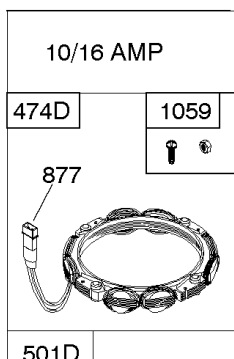

Alternator, Controls, Governor Spring, Ignition

REF NO	PART NO	QTY	DESCRIPTION
188	691693		SCREW -(Control Bracket)
202	691841		LINK, Mechanical Governor
203	691381		CRANK, Bell
209	792813		SPRING, Governor -(Brown)
216	691840		LINK, Choke
216A	691281		LINK, Choke
222	694042		BRACKET, Control
227	691374		LEVER, Governor Control
232	691842		SPRING, Governor Link
265	691024		CLAMP, Casing
267	794904		SCREW -(Casing Clamp) (#10-32x.62)
267	699891		SCREW -(Casing Clamp) (#8-32x.50)
268	691025		CASING, Control Wire -(Cut To Required Length)
269	691026		WIRE, Control -(Cut To Required Length)
270	691027		NUT -(Control Wire Casing)
271	691028		LEVER, Control
333	799650		ARMATURE, Magneto -Used Before Code Date 16080900
333A	594626		ARMATURE, Magneto -Used After Code Date 16080800
334	691061		SCREW -(Magneto Armature)
356	398808		WIRE, Stop -(Cut To Required Length)
356A	697397		WIRE, Stop
356B	697089		WIRE, Stop
359	691077		WASHER -(Ground Terminal)
373	845823		NUT -(Ground Terminal)
404	691691		WASHER -(Governor Crank)
474C	592829		ALTERNATOR -(Tri Circuit)
501	794360		REGULATOR
505	691251		NUT -(Governor Control Lever)
507	691972		INSULATOR
520	691084		TERMINAL, Ground
521	690581		SHIELD, Cable
526	697088		SCREW -(Regulator)
526B	697348		SCREW -(Regulator)
559A	693675		SCREW -(Remote Choke Stop) (Length .419 Inches)
562	691119		BOLT -(Governor Control Lever)
578	692306		WIRE ASSEMBLY
614	691620		PIN, Cotter