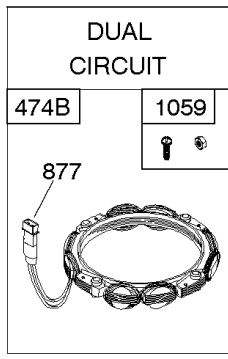

Alternator, Controls, Governor Spring, Ignition

REF NO	PART NO	QTY	DESCRIPTION
188	691693		SCREW -(Control Bracket)
202	691841		LINK, Mechanical Governor
203	691381		CRANK, Bell
209	792813		SPRING, Governor -(Brown)
216	691840		LINK, Choke
216A	691281		LINK, Choke
222	694042		BRACKET, Control
227	691374		LEVER, Governor Control
232	691842		SPRING, Governor Link
265	691024		CLAMP, Casing
267	794904		SCREW -(Casing Clamp) (#10-32x.62)
267	699891		SCREW -(Casing Clamp) (#8-32x.50)
268	691025		CASING, Control Wire -(Cut To Required Length)
269	691026		WIRE, Control -(Cut To Required Length)
270	691027		NUT -(Control Wire Casing)
271	691028		LEVER, Control
333	799650		ARMATURE, Magneto -Used Before Code Date 16080900
333A	594626		ARMATURE, Magneto -Used After Code Date 16080800
334	691061		SCREW -(Magneto Armature)
356	398808		WIRE, Stop -(Cut To Required Length)
356A	697397		WIRE, Stop
356B	697089		WIRE, Stop
359	691077		WASHER -(Ground Terminal)
373	845823		NUT -(Ground Terminal)
404	691691		WASHER -(Governor Crank)
474C	592829		ALTERNATOR -(Tri Circuit)
501	794360		REGULATOR
505	691251		NUT -(Governor Control Lever)
507	691972		INSULATOR
520	691084		TERMINAL, Ground
521	690581		SHIELD, Cable
526	697088		SCREW -(Regulator)
526B	697348		SCREW -(Regulator)
559A	693675		SCREW -(Remote Choke Stop) (Length .419 Inches)
562	691119		BOLT -(Governor Control Lever)
578	692306		WIRE ASSEMBLY
614	691620		PIN, Cotter