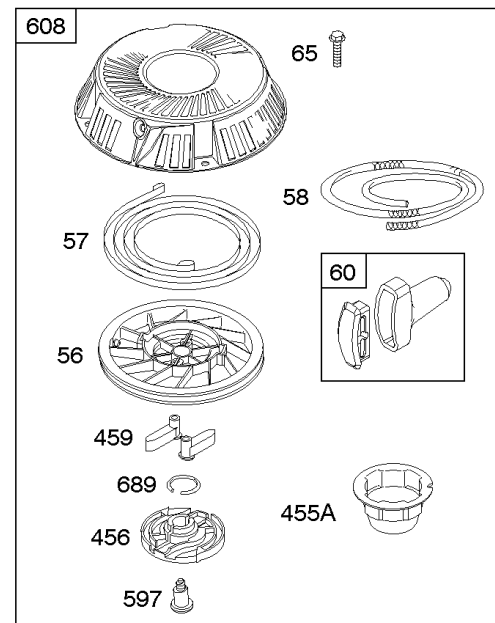

Electric & Rewind Starter, Flywheel

REF NO	PART NO	QTY	DESCRIPTION
23A	591950		FLYWHEEL
24	591757		KEY, Flywheel
37	697352		GUARD, Flywheel
37A	697626		GUARD, Flywheel
56	695129		PULLEY, Starter
57	695131		SPRING, Rewind Starter
58	695132		ROPE, Starter
60	490652		HANDLE, Starter Rope
65	690940		SCREW -(Rewind Starter)
78	691693		SCREW -(Flywheel Guard)
78A	690364		SCREW -(Flywheel Guard)
309	593934		MOTOR, Starter
310	690323		BOLT -(Starter Motor)
324	593933		SCREEN/CUP ASSEMBLY
363	19203		PULLER, Flywheel
415A	794129		COVER, Flywheel -(Cover/Retainer)
455	695113		CUP, Flywheel
456	695128		PLATE, Pawl Friction
459	281505S		PAWL, Ratchet
462	691261		WASHER -(Starter Cable)
503	691532		STRAP, Starter
510	693699		DRIVE, Starter
513	692024		CLUTCH, Drive
563A	799359		SCREW -(Debris Screen Guard)
579	691029		NUT -(Starter Cable)
597	691696		SCREW -(Pawl Friction Plate)
608	593939		STARTER, Rewind -(Metal)
689	691855		SPRING, Friction
697	791680		SCREW -(Starter Motor) (Drive Cap)
729A	691224		CLIP, Wire -(Starter Motor)
783	593935		GEAR, Pinion
797	693167		NUT -(Brush Retainer)
801	691283		CAP, Drive
802	691286		CAP, End
949A	799358		GUARD, Debris Screen
1005	796082		FAN, Flywheel
1044	698139		SCREW -(Flywheel)
1051	691265		RING, Retaining
1090	691293		RETAINER, Brush