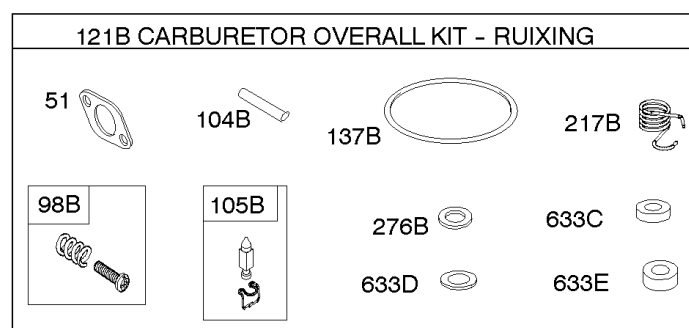

Carburetor - Ruixing

REF NO	PART NO	QTY	DESCRIPTION
51	692137		GASKET, Intake
95B	593897		SCREW -(Throttle Valve) (Ruixing)
98B	846817		KIT, Idle Speed -(Ruixing)
104B	594860		PIN, Float Hinge -(Ruixing)
105B	594868		VALVE, Float Needle -(Ruixing)
108B	594863		VALVE, Choke -(Ruixing)
117B	594871		JET, Main -(Standard) (Ruixing)
118B	595069		JET, Main -(High Altitude) (Ruixing)
121B	594886		KIT, Carburetor Overhaul -(Ruixing)
130B	594858		VALVE, Throttle -(Ruixing)
131B	594856		KIT, Throttle Shaft -(Ruixing)
133B	594859		FLOAT, Carburetor -(Ruixing)
137B	594861		GASKET, Float Bowl -(Ruixing)
141B	594862		KIT, Choke Shaft -(Ruixing)
147B	594872		JET, Pilot -(Ruixing)
217B	594864		SPRING, Choke Return -(Ruixing)
276B	846640		WASHER, Sealing -(Ruixing)
633C	594866		SEAL, Choke/Throttle Shaft -(Ruixing)
633D	594865		SEAL, Choke/Throttle Shaft -(Ruixing)
633E	797629		SEAL, Choke/Throttle Shaft -(Ruixing)
947B	846639		SOLENOID, Fuel -(Ruixing)
975B	594867		BOWL, Float -(Ruixing)