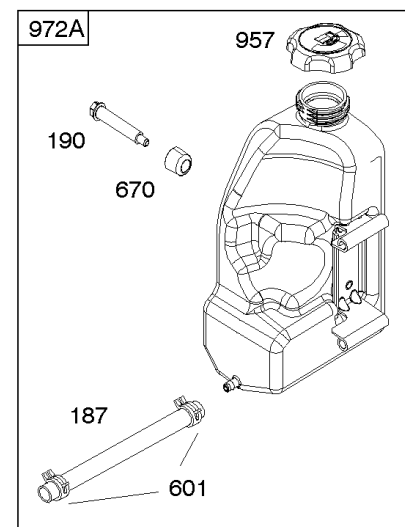

Air Cleaner, Blower Housing, Exhaust System, Fuel Supply

REF NO	PART NO	QTY	DESCRIPTION
14	790560		STUD -(Cylinder Head)
81	691178		LOCK, Muffler Screw
187	791766		LINE, Fuel -(15" Long)(Cut to Required Length)
187A	796491		LINE, Fuel -(Formed)(Cut To Required Length)
187D	791744		LINE, Fuel -(Formed)(Cut To Required Length)
187B	791805		LINE, Fuel -(Formed)(Cut To Required Length)
190	796174		SCREW -(Fuel Tank)
240	394358S		FILTER, Fuel -(White, 75 Microns)
240A	84001895		FILTER, Fuel
300A	796000		MUFFLER
300B	795997		MUFFLER
304G	591641		HOUSING, Blower -(Black-Compatible With Canister Style Filter)
305	697102		SCREW -(Blower Housing)
305B	795891		SCREW -(Blower Housing) (Blower Housing To Intake Elbow)
305C	799370		SCREW -(Blower Housing) (Used On Grommet Style Blower Housings)
346	794845		SCREW -(Spark Arrestor)
387	808656		PUMP, Fuel
431B	797901		ELBOW, Intake -(EVAP)
445B	591583		FILTER, A/C Cartridge -(Canister)
601	791850		CLAMP, Hose -(Green)
613	691416		SCREW -(Muffler)
613A	691678		SCREW -(Muffler)
613B	690297		SCREW -(Muffler)
670	796175		SPACER, Fuel Tank
676	795036		DEFLECTOR, Muffler
676A	396903		DEFLECTOR, Muffler
676B	795038		DEFLECTOR, Muffler
677	690367		SCREW -(Muffler Deflector) (#8-18 x 0.563 lg)
677	690661		SCREW -(Muffler Deflector) (#8-18 x 0.375 lg)
705	790561		NUT -(Fuel Tank)
773	796448		RETAINER
823	698941		SCREW -(Muffler Adapter)
832	790244		GUARD, Muffler
832A	595029		GUARD, Muffler
832B	706336		GUARD, Muffler
836	690367		SCREW -(Muffler Guard)