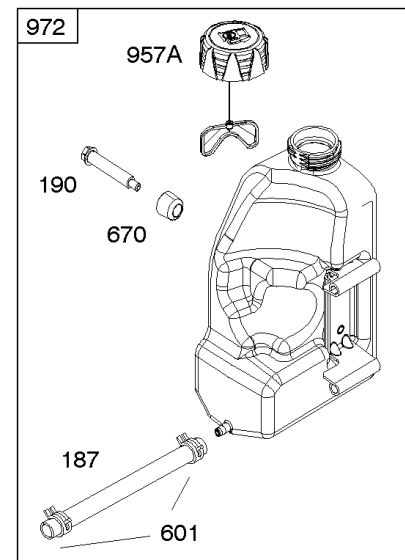

Air Cleaner, Blower Housing, Exhaust System, Fuel Supply

REF NO	PART NO	QTY	DESCRIPTION
14	790560		STUD -(Cylinder Head)
81	691178		LOCK, Muffler Screw
187	791766		LINE, Fuel -(15" Long)(Cut to Required Length)
187A	796491		LINE, Fuel -(Formed)(Cut To Required Length)
187D	791744		LINE, Fuel -(Formed)(Cut To Required Length)
187B	791805		LINE, Fuel -(Formed)(Cut To Required Length)
190	796174		SCREW -(Fuel Tank)
240	394358S		FILTER, Fuel -(White, 75 Microns)
240A	84001895		FILTER, Fuel
300A	796000		MUFFLER
300B	795997		MUFFLER
304G	591641		HOUSING, Blower -(Black-Compatible With Canister Style Filter)
305	697102		SCREW -(Blower Housing)
305B	795891		SCREW -(Blower Housing) (Blower Housing To Intake Elbow)
305C	799370		SCREW -(Blower Housing) (Used On Grommet Style Blower Housings)
346	794845		SCREW -(Spark Arrestor)
387	808656		PUMP, Fuel
431B	797901		ELBOW, Intake -(EVAP)
445B	591583		FILTER, A/C Cartridge -(Canister)
601	791850		CLAMP, Hose -(Green)
613	691416		SCREW -(Muffler)
613A	691678		SCREW -(Muffler)
613B	690297		SCREW -(Muffler)
670	796175		SPACER, Fuel Tank
676	795036		DEFLECTOR, Muffler
676A	396903		DEFLECTOR, Muffler
676B	795038		DEFLECTOR, Muffler
677	690367		SCREW -(Muffler Deflector) (#8-18 x 0.563 lg)
677	690661		SCREW -(Muffler Deflector) (#8-18 x 0.375 lg)
705	790561		NUT -(Fuel Tank)
773	796448		RETAINER
823	698941		SCREW -(Muffler Adapter)
832	790244		GUARD, Muffler
832A	595029		GUARD, Muffler
832B	706336		GUARD, Muffler
836	690367		SCREW -(Muffler Guard)