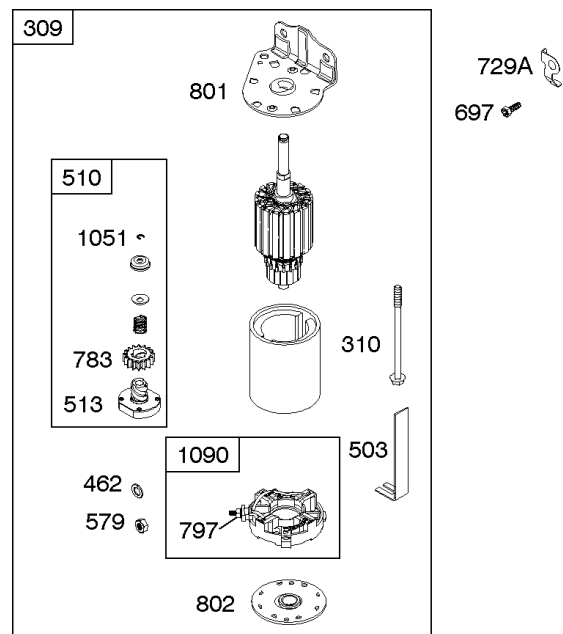

Electric & Rewind Starter, Flywheel

REF NO	PART NO	QTY	DESCRIPTION
23A	591950		FLYWHEEL
24	591757		KEY, Flywheel
37	697352		GUARD, Flywheel
37A	697626		GUARD, Flywheel
56	695129		PULLEY, Starter
57	695131		SPRING, Rewind Starter
58	695132		ROPE, Starter
60	490652		HANDLE, Starter Rope
65	690940		SCREW -(Rewind Starter)
78	691693		SCREW -(Flywheel Guard)
78A	690364		SCREW -(Flywheel Guard)
309	593934		MOTOR, Starter
310	690323		BOLT -(Starter Motor)
324	593933		SCREEN/CUP ASSEMBLY
363	19203		PULLER, Flywheel
415A	794129		COVER, Flywheel -(Cover/Retainer)
455	695113		CUP, Flywheel
456	695128		PLATE, Pawl Friction
459	281505S		PAWL, Ratchet
462	691261		WASHER -(Starter Cable)
503	691532		STRAP, Starter
510	693699		DRIVE, Starter
513	692024		CLUTCH, Drive
563A	799359		SCREW -(Debris Screen Guard)
579	691029		NUT -(Starter Cable)
597	691696		SCREW -(Pawl Friction Plate)
608	593939		STARTER, Rewind -(Metal)
689	691855		SPRING, Friction
697	791680		SCREW -(Starter Motor) (Drive Cap)
729A	691224		CLIP, Wire -(Starter Motor)
783	593935		GEAR, Pinion
797	693167		NUT -(Brush Retainer)
801	691283		CAP, Drive
802	691286		CAP, End
949A	799358		GUARD, Debris Screen
1005	796082		FAN, Flywheel
1044	698139		SCREW -(Flywheel)
1051	691265		RING, Retaining
1090	691293		RETAINER, Brush