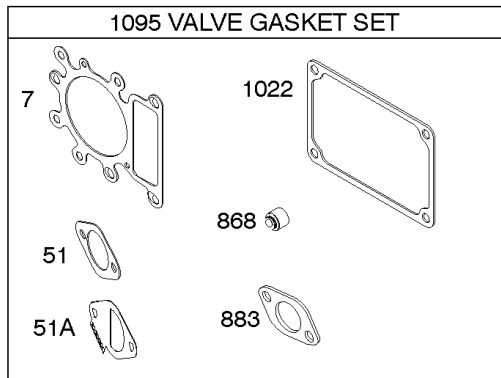

Cylinder Head, Gasket Set - Engine, Gasket Set - Valve, Intake Manifold, Valves

REF NO	PART NO	QTY	DESCRIPTION
3	391086S		SEAL, Oil -(Magneto Side)
5	796183		HEAD, Cylinder
7	273280S		GASKET, Cylinder Head
12	697110		GASKET, Crankcase -(.015" Thick)(Standard)
13	690360		SCREW -(Cylinder Head)
20	795387		SEAL, Oil -(PTO Side)
33	792868		VALVE, Exhaust -(Chrome)
34	791935		VALVE, Intake
35	691279		SPRING, Valve -(Intake)
36	691279		SPRING, Valve -(Exhaust)
42	499586		KEEPER, Valve
45	690564		TAPPET, Valve
50	592845		MANIFOLD, Intake
51	692137		GASKET, Intake
51A	796081		GASKET, Intake
53	591260		STUD -(Carburetor)
54	691148		SCREW -(Intake Manifold)
186	794873		CONNECTOR, Hose -(TEMP/MAP Sensor) (Intake Manifold)
192	691986		ADJUSTER, Rocker Arm
238	691843		CAP, Valve
337	792015		PLUG, Spark -(Resistor EMS)
337	491055S		PLUG, Spark -(Resistor)
337	691043		PLUG, Spark -(EMS)
358	796181		GASKET SET, Engine
383	19576S		WRENCH, Spark Plug
415	794903		PLUG -(TEMP/MAP Sensor) (Intake Manifold)
524	691032		SEAL, O-Ring
617	692138		SEAL, O-Ring -(Intake Manifold) (TEMP/MAP Sensor) (Intake Manifold)
635	691909		BOOT, Spark Plug
654	690958		NUT -(Carburetor)
691	692407		SEAL, Governor Shaft
830	691095		STUD, Rocker Arm
842	691031		SEAL, O-Ring -(Dipstick Tube)
850	100106		SEALANT, Liquid -(Rocker Cover Gasket and Breather Gasket)
868	690968		SEAL, Valve
883	692236		GASKET, Exhaust
914	691108		SCREW -(Rocker Cover)
1022	272475S		GASKET, Rocker Cover