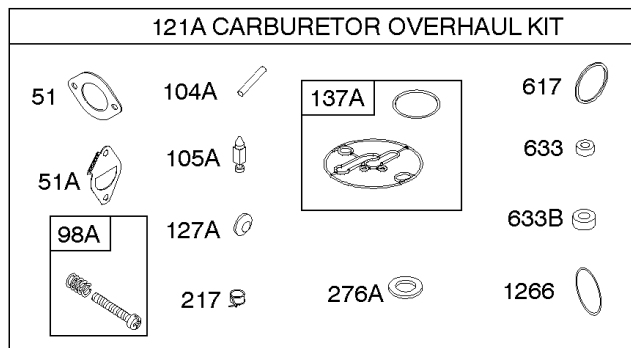

Carburetor - Nikki

REF NO	PART NO	QTY	DESCRIPTION
51	692137		GASKET, Intake
51A	796081		GASKET, Intake
94A	793610		KIT, Idle Mixture -(Nikki)
95A	690718		SCREW -(Throttle Valve) (Nikki)
98A	695408		KIT, Idle Speed -(Nikki)
104A	694918		PIN, Float Hinge -(Nikki)
105A	696136		VALVE, Float Needle -(Nikki)
108A	698773		VALVE, Choke -(Nikki)
112	593040		SCREW -(Choke Lever) (Ready Start System)
117	591936		JET, Main -(Standard) (Standard)
118	696134		JET, Main -(High Altitude) (5000 Feet)
121A	796184		KIT, Carburetor Overhaul -(Nikki)
125A	593432		CARBURETOR -(Nikki Without Solenoid)
127A	690727		PLUG, Welch -(Nikki)
130A	698774		VALVE, Throttle -(Nikki)
131A	698776		KIT, Throttle Shaft -(Nikki)
133A	694914		FLOAT, Carburetor -(Nikki)
135A	796400		TUBE, Fuel Transfer
137A	698781		GASKET, Float Bowl -(Nikki)
141A	698778		KIT, Choke Shaft -(Nikki)
187	791766		LINE, Fuel -(15" Long)(Cut to Required Length)
216B	593043		LINK, Choke -(Ready Start System)
217	695409		SPRING, Choke Return
226	793386		KIT, Choke Shaft -(Manual Choke)
276A	695410		WASHER, Sealing
318	594384		SCREW -(Mounting Bracket)
422A	593056		SWITCH, Snap -(Ready Start System)
617	692138		SEAL, O-Ring -(Intake Manifold) (TEMP/MAP Sensor) (Intake Manifold)
633	699813		SEAL, Choke/Throttle Shaft -(Nikki)
633B	690998		SEAL, Choke/Throttle Shaft -(Nikki)
634A	698779		SPRING/SEAL ASSEMBLY -(Nikki)
947C	596038		SOLENOID, Fuel
951	593039		LEVER, Choke -(Ready Start System)