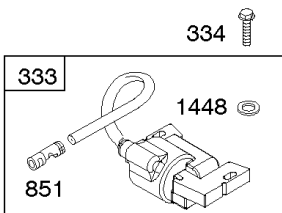

## Alternator, Controls, Governor Spring, Ignition

REF NO	PART NO	QTY	DESCRIPTION
188	691693		SCREW -(Control Bracket)
202	691841		LINK, Mechanical Governor
203	691381		CRANK, Bell
209	792813		SPRING, Governor -(Brown)
216	691840		LINK, Choke
216A	691281		LINK, Choke
222	694042		BRACKET, Control
227	691374		LEVER, Governor Control
232	691842		SPRING, Governor Link
265	691024		CLAMP, Casing
267	794904		SCREW -(Casing Clamp) (#10-32x.62)
267	699891		SCREW -(Casing Clamp) (#8-32x.50)
268	691025		CASING, Control Wire -(Cut To Required Length)
269	691026		WIRE, Control -(Cut To Required Length)
270	691027		NUT -(Control Wire Casing)
271	691028		LEVER, Control
333	799650		ARMATURE, Magneto -Used Before Code Date 16080900
333A	594626		ARMATURE, Magneto -Used After Code Date 16080800
334	691061		SCREW -(Magneto Armature)
356	398808		WIRE, Stop -(Cut To Required Length)
356A	697397		WIRE, Stop
356B	697089		WIRE, Stop
359	691077		WASHER -(Ground Terminal)
373	845823		NUT -(Ground Terminal)
404	691691		WASHER -(Governor Crank)
474C	592829		ALTERNATOR -(Tri Circuit)
501	794360		REGULATOR
505	691251		NUT -(Governor Control Lever)
507	691972		INSULATOR
520	691084		TERMINAL, Ground
521	690581		SHIELD, Cable
526	697088		SCREW -(Regulator)
526B	697348		SCREW -(Regulator)
559A	693675		SCREW -(Remote Choke Stop) (Length .419 Inches)
562	691119		BOLT -(Governor Control Lever)
578	692306		WIRE ASSEMBLY
614	691620		PIN, Cotter