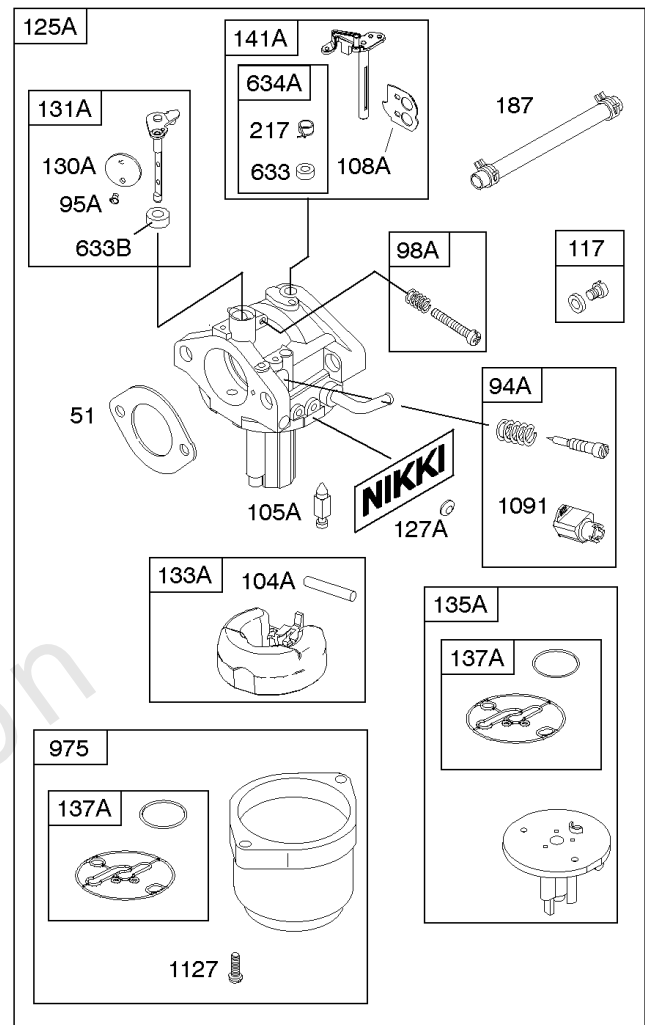

Carburetor - Nikki

REF NO	PART NO	QTY	DESCRIPTION
51	692137		GASKET, Intake
51A	796081		GASKET, Intake
94A	793610		KIT, Idle Mixture -(Nikki)
95A	690718		SCREW -(Throttle Valve) (Nikki)
98A	695408		KIT, Idle Speed -(Nikki)
104A	694918		PIN, Float Hinge -(Nikki)
105A	696136		VALVE, Float Needle -(Nikki)
108A	698773		VALVE, Choke -(Nikki)
112	593040		SCREW -(Choke Lever) (Ready Start System)
117	591936		JET, Main -(Standard) (Standard)
118	696134		JET, Main -(High Altitude) (5000 Feet)
121A	796184		KIT, Carburetor Overhaul -(Nikki)
125A	593432		CARBURETOR -(Nikki Without Solenoid)
127A	690727		PLUG, Welch -(Nikki)
130A	698774		VALVE, Throttle -(Nikki)
131A	698776		KIT, Throttle Shaft -(Nikki)
133A	694914		FLOAT, Carburetor -(Nikki)
135A	796400		TUBE, Fuel Transfer
137A	698781		GASKET, Float Bowl -(Nikki)
141A	698778		KIT, Choke Shaft -(Nikki)
187	791766		LINE, Fuel -(15" Long)(Cut to Required Length)
216B	593043		LINK, Choke -(Ready Start System)
217	695409		SPRING, Choke Return
226	793386		KIT, Choke Shaft -(Manual Choke)
276A	695410		WASHER, Sealing
318	594384		SCREW -(Mounting Bracket)
422A	593056		SWITCH, Snap -(Ready Start System)
617	692138		SEAL, O-Ring -(Intake Manifold) (TEMP/MAP Sensor) (Intake Manifold)
633	699813		SEAL, Choke/Throttle Shaft -(Nikki)
633B	690998		SEAL, Choke/Throttle Shaft -(Nikki)
634A	698779		SPRING/SEAL ASSEMBLY -(Nikki)
947C	596038		SOLENOID, Fuel
951	593039		LEVER, Choke -(Ready Start System)