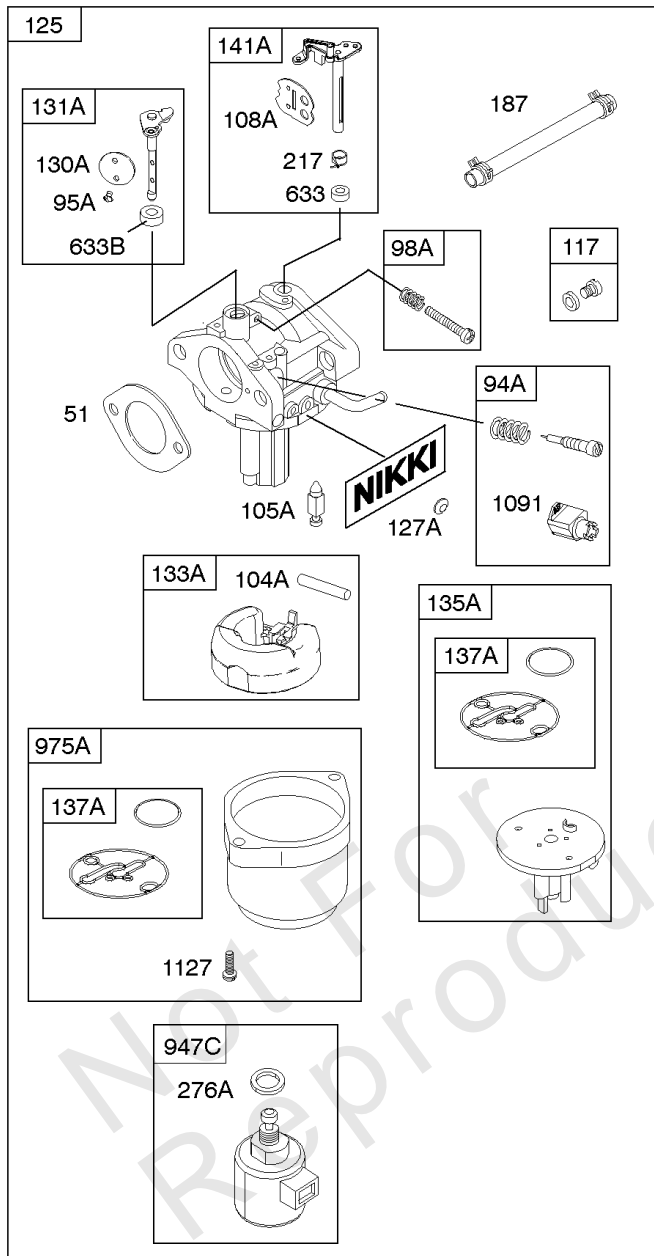

Carburetor - Nikki

REF NO	PART NO	QTY	DESCRIPTION
51	692137		GASKET, Intake
51A	796081		GASKET, Intake
94A	793610		KIT, Idle Mixture -(Nikki)
95A	690718		SCREW -(Throttle Valve) (Nikki)
98A	695408		KIT, Idle Speed -(Nikki)
104A	694918		PIN, Float Hinge -(Nikki)
105A	696136		VALVE, Float Needle -(Nikki)
108A	698773		VALVE, Choke -(Nikki)
112	593040		SCREW -(Choke Lever) (Ready Start System)
117	591936		JET, Main -(Standard) (Standard)
118	696134		JET, Main -(High Altitude) (5000 Feet)
121A	796184		KIT, Carburetor Overhaul -(Nikki)
125A	593432		CARBURETOR -(Nikki Without Solenoid)
127A	690727		PLUG, Welch -(Nikki)
130A	698774		VALVE, Throttle -(Nikki)
131A	698776		KIT, Throttle Shaft -(Nikki)
133A	694914		FLOAT, Carburetor -(Nikki)
135A	796400		TUBE, Fuel Transfer
137A	698781		GASKET, Float Bowl -(Nikki)
141A	698778		KIT, Choke Shaft -(Nikki)
187	791766		LINE, Fuel -(15" Long)(Cut to Required Length)
216B	593043		LINK, Choke -(Ready Start System)
217	695409		SPRING, Choke Return
226	793386		KIT, Choke Shaft -(Manual Choke)
276A	695410		WASHER, Sealing
318	594384		SCREW -(Mounting Bracket)
422A	593056		SWITCH, Snap -(Ready Start System)
617	692138		SEAL, O-Ring -(Intake Manifold) (TEMP/MAP Sensor) (Intake Manifold)
633	699813		SEAL, Choke/Throttle Shaft -(Nikki)
633B	690998		SEAL, Choke/Throttle Shaft -(Nikki)
634A	698779		SPRING/SEAL ASSEMBLY -(Nikki)
947C	596038		SOLENOID, Fuel
951	593039		LEVER, Choke -(Ready Start System)