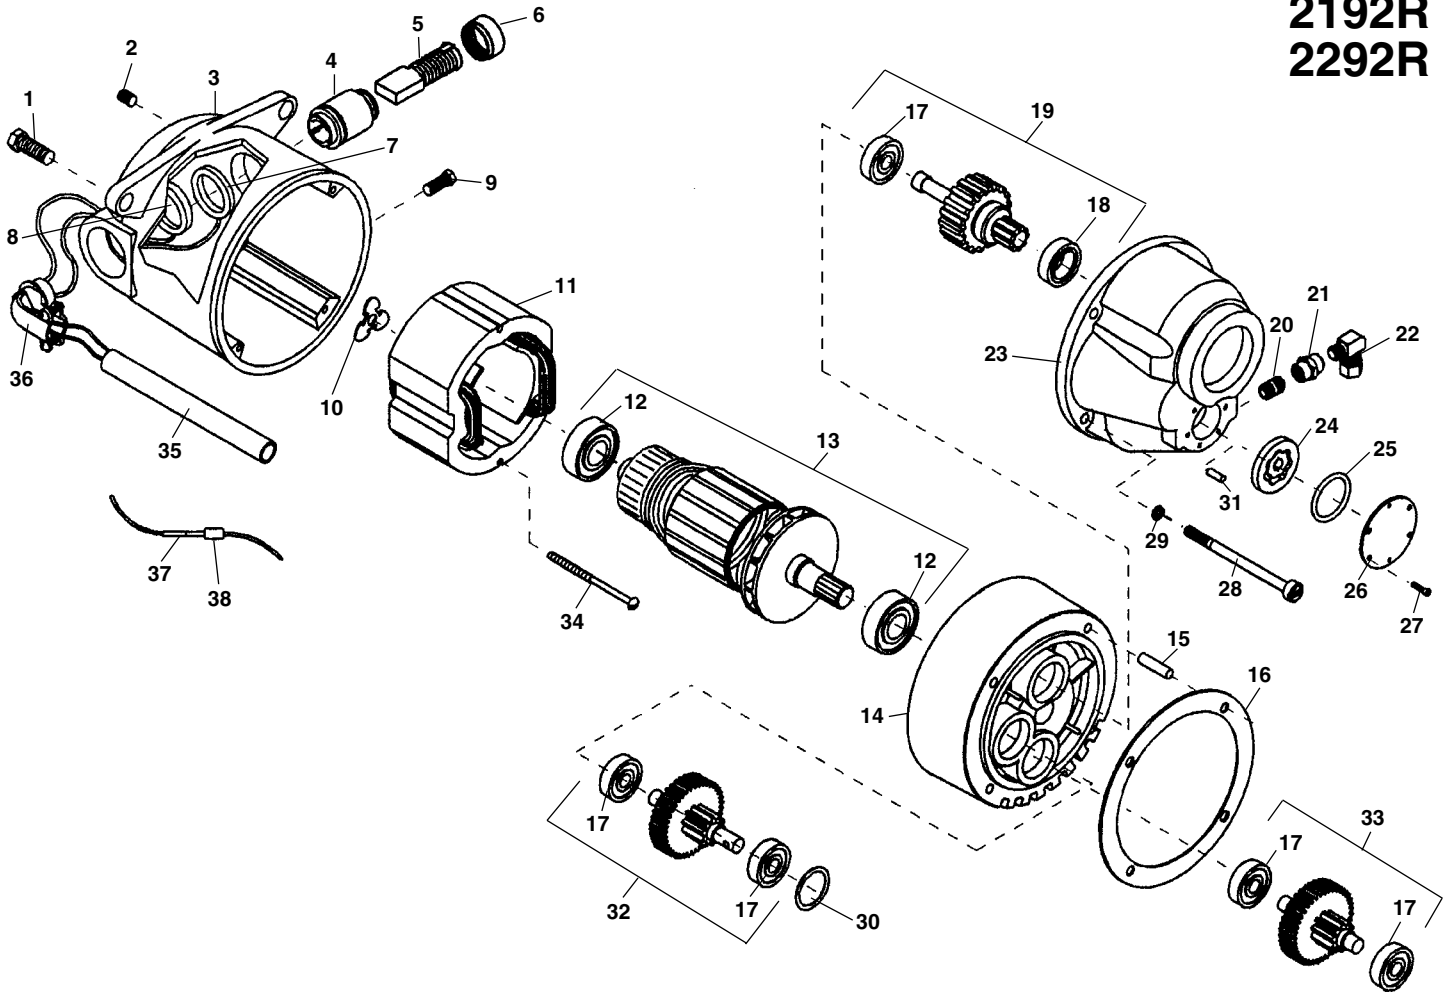

**Motor**

**2192  
2292  
2192R  
2292R**

**NOTE: Order parts by Catalog Number only.  
DO NOT order by Reference Number.**

Ref. No.	Catalog No.	Description	Ref. No.	Catalog No.	Description	Ref. No.	Catalog No.	Description
—	72122	Motor Model 2192, 115V	12	44565	Armature Bearing (2)	26	96840	Cover Plate
—	72127	Motor Model 2292, 230V	13	52497	115V Armature	27	96890	Screw #4 x 3/8" (6)
—	54797	Motor Model 2192, 115V		54542	230V Armature	28	45075	Screw 1/4" - 20
—	54802	Motor Model 2292R, 230V	14	54552	Fan Housing Assembly	29	45150	Lock Washer 1/4"
1	85915	Motor Mounting Bolt (2)	15	45165	Dowel Pin	30	96880	Oil Seal
2	39770	Set Screw 1/4" - 20 x 1/4" (2)	16	52502	Gasket	31	96885	Pin
3	52482	Motor Housing	17	44760	Gear Bearing	32	52522	1st Gear Assembly
4	45025	Brush Holder Set (2)	18	45315	Front Bearing	33	54547	2nd Gear Assembly
5	44540	Brush Assembly Set (2)	19	54537	Main Drive Gear Assembly	34	44555	Screw 10 - 24 x 3"
6	44545	Brush Cap Set (2)	20	52507	1/8" NPT Close Nipple (2)	35	63382	Plastic Tube
7	86685	Red Brush Lead	21	52512	1/8" Coupling (2)	36	46900	90 Connector
8	86680	White Brush Lead	22	52517	Elbow Compression Fitting (2)	—	47412	Male Wire Connector
9	83500	Field Locking Screw	23	96830	Gear Case	—	52537	Female Wire Connector
10	44580	Loading Spring	24	96870	Gerotor Set	37	16946	Male Connector
11	44015	Field 100/115V	25	96875	"O" Ring	38	16956	Female Connector
	44035	Field 230V						