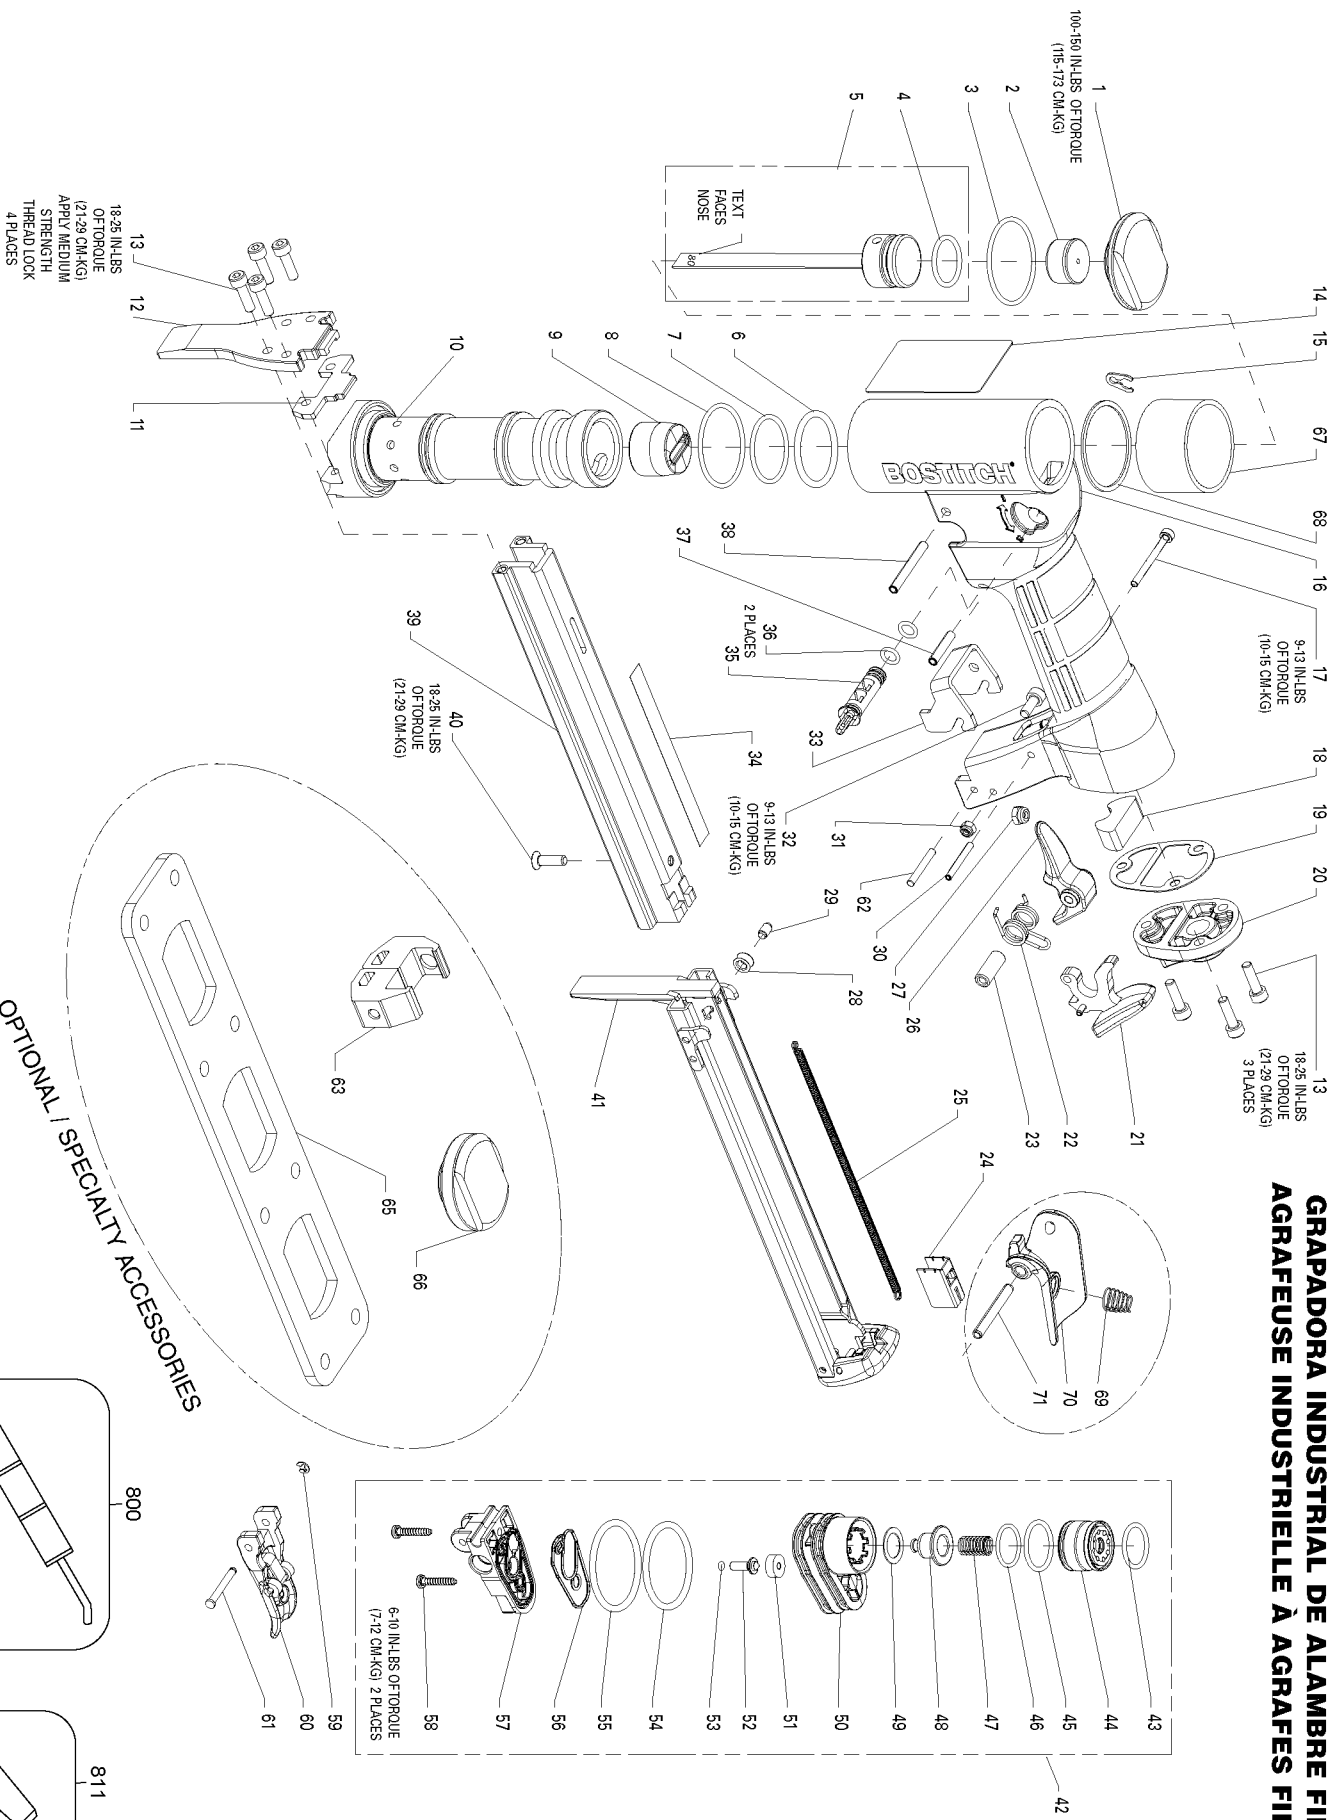

21680B-LN, 21680B-LN-E

INDUSTRIAL FINE WIRE STAPLER

GRAPADORA INDUSTRIAL DE ALAMBRE FINO

AGRAFEUSE INDUSTRIELLE À AGRAFES FINES

Parts List for 21680B-LN Type 0

Item Number	Part Number	Description	Qty Required
1	174288	CAP	1
2	174289	BUMPER-PISTON STOP	1
3	100353	O-RING-1.301X.070	1
4	174308	O-RING-.701X.094	1
5	177716	ASSEMBLY-DRIVER/PIST	1
6	174309	O-RING-1.049X.103	1
7	174310	O-RING-.989X.070	1
8	851349	O-RING-1.239X.070	1
9	174100	BUMPER	1
10	174324	SLEEVE-CYLINDER	1
11	174099	PLATE-DRIVER GUIDE	1
12	177701	NOSE	1
13	174306	SCREW-SHCS-M4X0.7X14	7
14	159831	LABEL-WARNING	1
15	174290	RETAINER-CLIP	1
16	174265	FRAME	1
17	174274	SCREW-SHCS-M3X0.5X32	1
18	174266	MUFFLER	1
19	174295	GASKET-END CAP	1
20	174296	CAP-END	1
21	174273	LATCH	1
22	174301	SPRING-TORSION	1
23	174302	BUSHING-SPRING	1
24	177723	PUSHER	1
25	174291	SPRING-EXTENSION	1
26	174297	LATCH-INSIDE	1
27	MHE4070-100	ELASTIC STOP NUT-M4	1

Parts List for 21680B-LN Type 0

Item Number	Part Number	Description	Qty Required
28	174293	ROLLER	1
29	177740	PIN-ROLLER	1
30	174303	PIN-COILED-M3X22	1
31	MHE3050-100	NUT-NYLON M3X.50	1
32	MSC4070-10	SCREW-SHCS-M4X0.70X1	1
33	174264	STOP PLATE	1
34	174317	LABEL-21680B	1
35	174287	VALVE-ENERGY CONTROL	1
36	174311	O-RING-.217X.059	2
37	174304	PIN-COILED-M4X18	1
38	174305	PIN-COILED-M4X30	1
39	177729	MAGAZINE	1
40	174307	SCREW-SFHCS-M4X0.7X1	1
41	177708	ASSEMBLY-SLIDING MAG	1
42	TVA13	ASSEMBLY-TRIGGER VAL	1
43	86459	O-RING	1
44	174278	HEAD VALVE	1
45	174312	O-RING-.700X.072	1
46	102163	O-RING-.591X.059	1
47	174280	SPRING-COMPRESSION	1
48	174279	SEAL-EXHAUST	1
49	174281	WASHER-SPECIAL	1
50	174277	HOUSING-HEAD VALVE	1
51	174282	SEAL-TRIGGER STEM	1
52	174283	STEM	1
53	174313	O-RING-.042X.050	1
54	108467	O-RING-1.237X.103	1