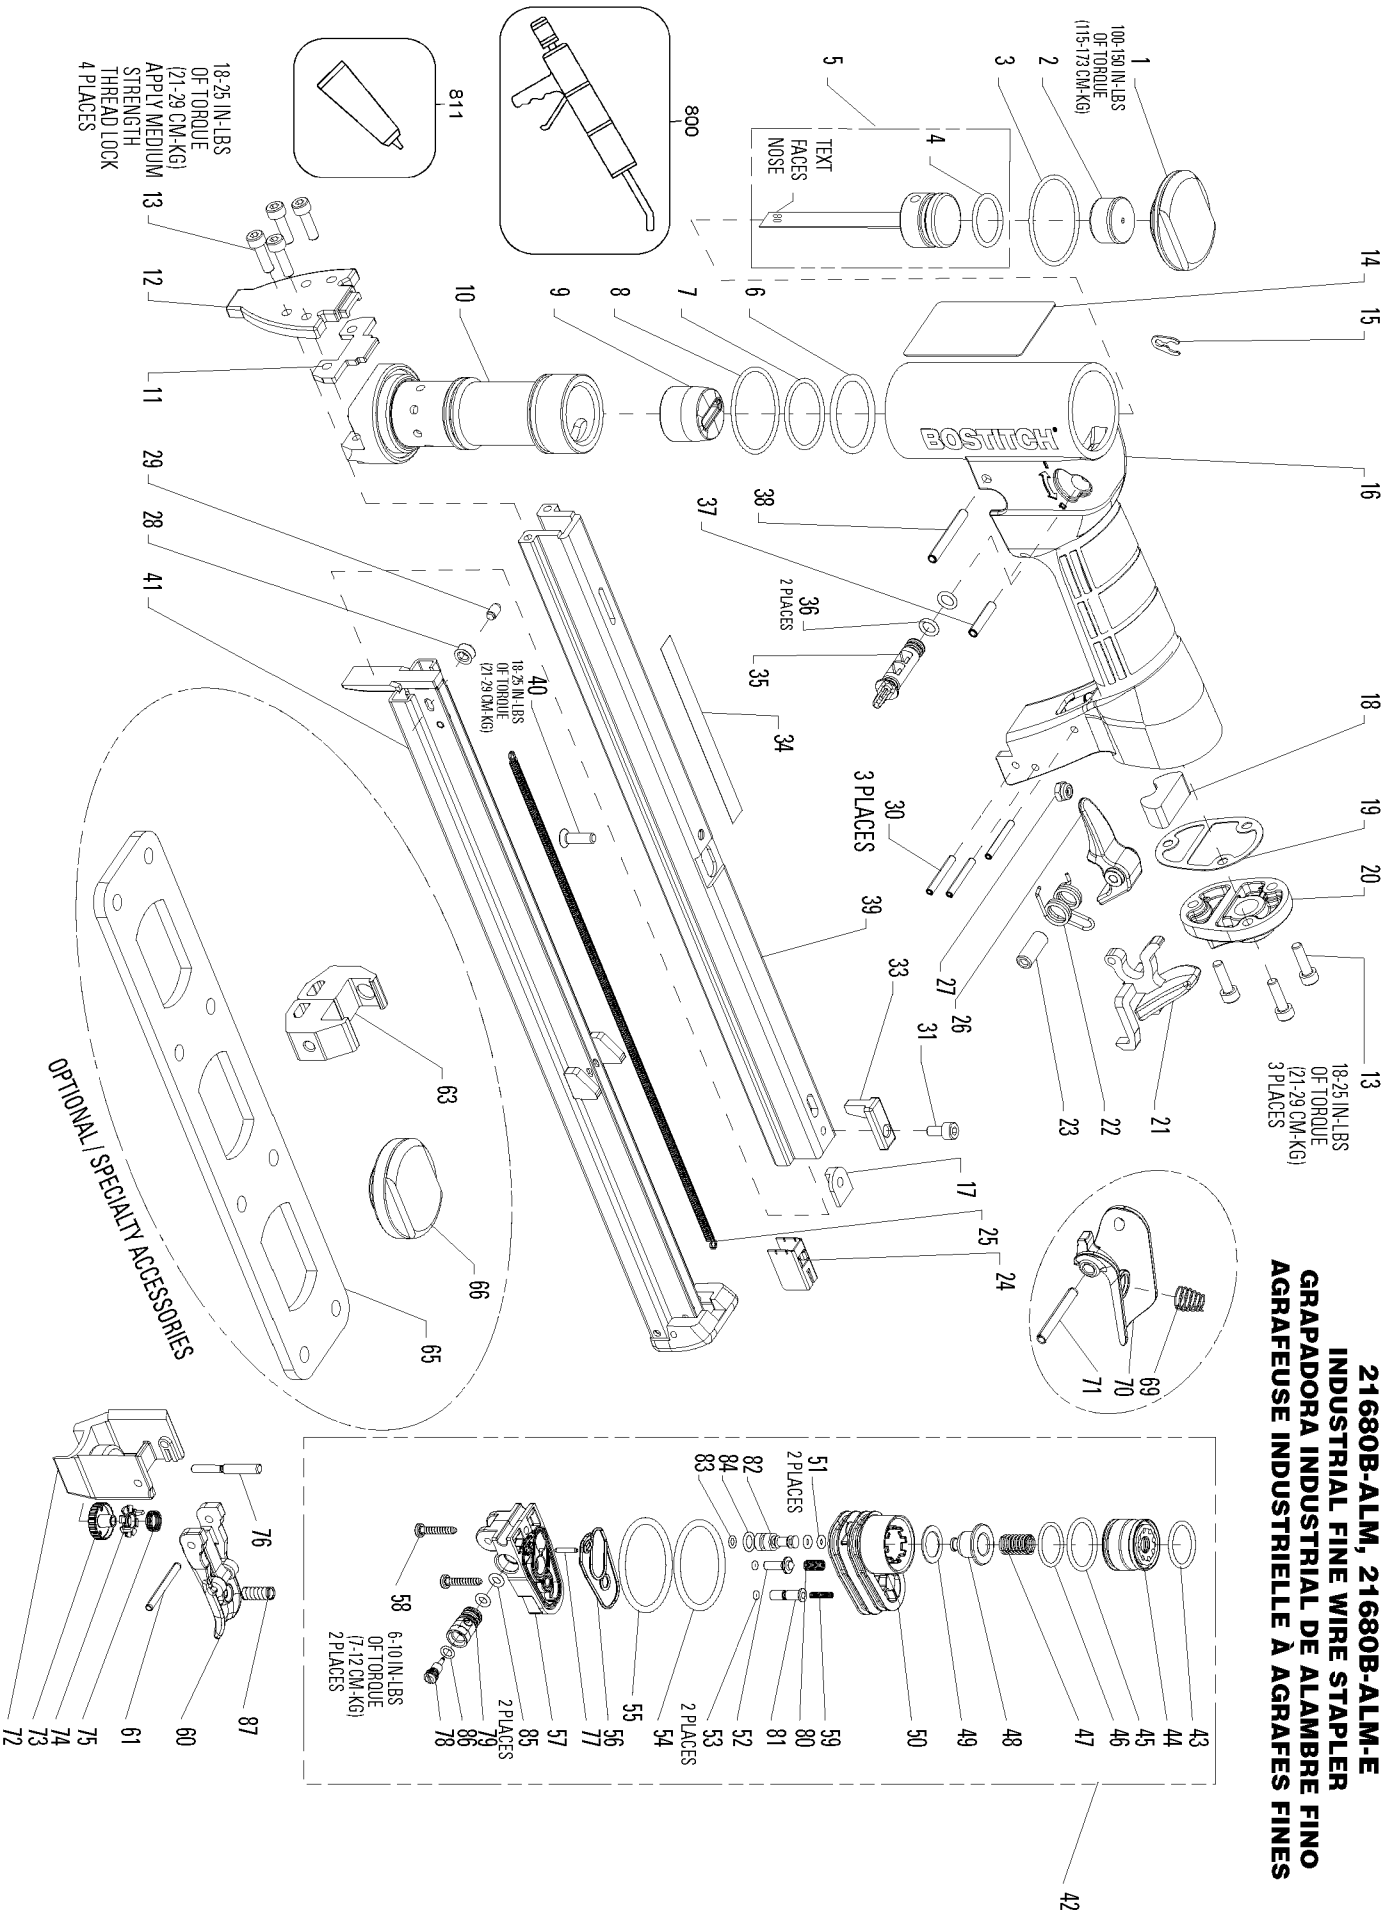

**21680B-ALM, 21680B-ALM-E
INDUSTRIAL FINE WIRE STAPLER
GRAPADORA INDUSTRIAL DE ALAMBRE FINO
AGRAFEUSE INDUSTRIELLE À AGRAFES FINES**

OPTIONAL SPECIALTY ACCESSORIES

Parts List for 21680B-ALM Type 0

Item Number	Part Number	Description	Qty Required
1	174288	CAP	1
2	174289	BUMPER-PISTON STOP	1
3	100353	O-RING-1.301X.070	1
4	174308	O-RING-.701X.094	1
5	177715	ASSEMBLY-DRIVER/PIST	1
6	174309	O-RING-1.049X.103	1
7	174310	O-RING-.989X.070	1
8	851349	O-RING-1.239X.070	1
9	174100	BUMPER	1
10	174098	SLEEVE-CYLINDER	1
11	174099	PLATE-DRIVER GUIDE	1
12	174263	NOSE	1
13	174306	SCREW-SHCS-M4X0.7X14	7
14	159831	LABEL-WARNING	1
15	174290	RETAINER-CLIP	1
16	174265	FRAME	1
17	177722	NUT-MAGAZINE	1
18	174266	MUFFLER	1
19	174295	GASKET-END CAP	1
20	174296	CAP-END	1
21	174357	LATCH	1
22	174301	SPRING-TORSION	1
23	174302	BUSHING-SPRING	1
24	177723	PUSHER	1
25	174356	SPRING-EXTENSION	1
26	174297	LATCH-INSIDE	1
27	MHE4070-100	ELASTIC STOP NUT-M4	1