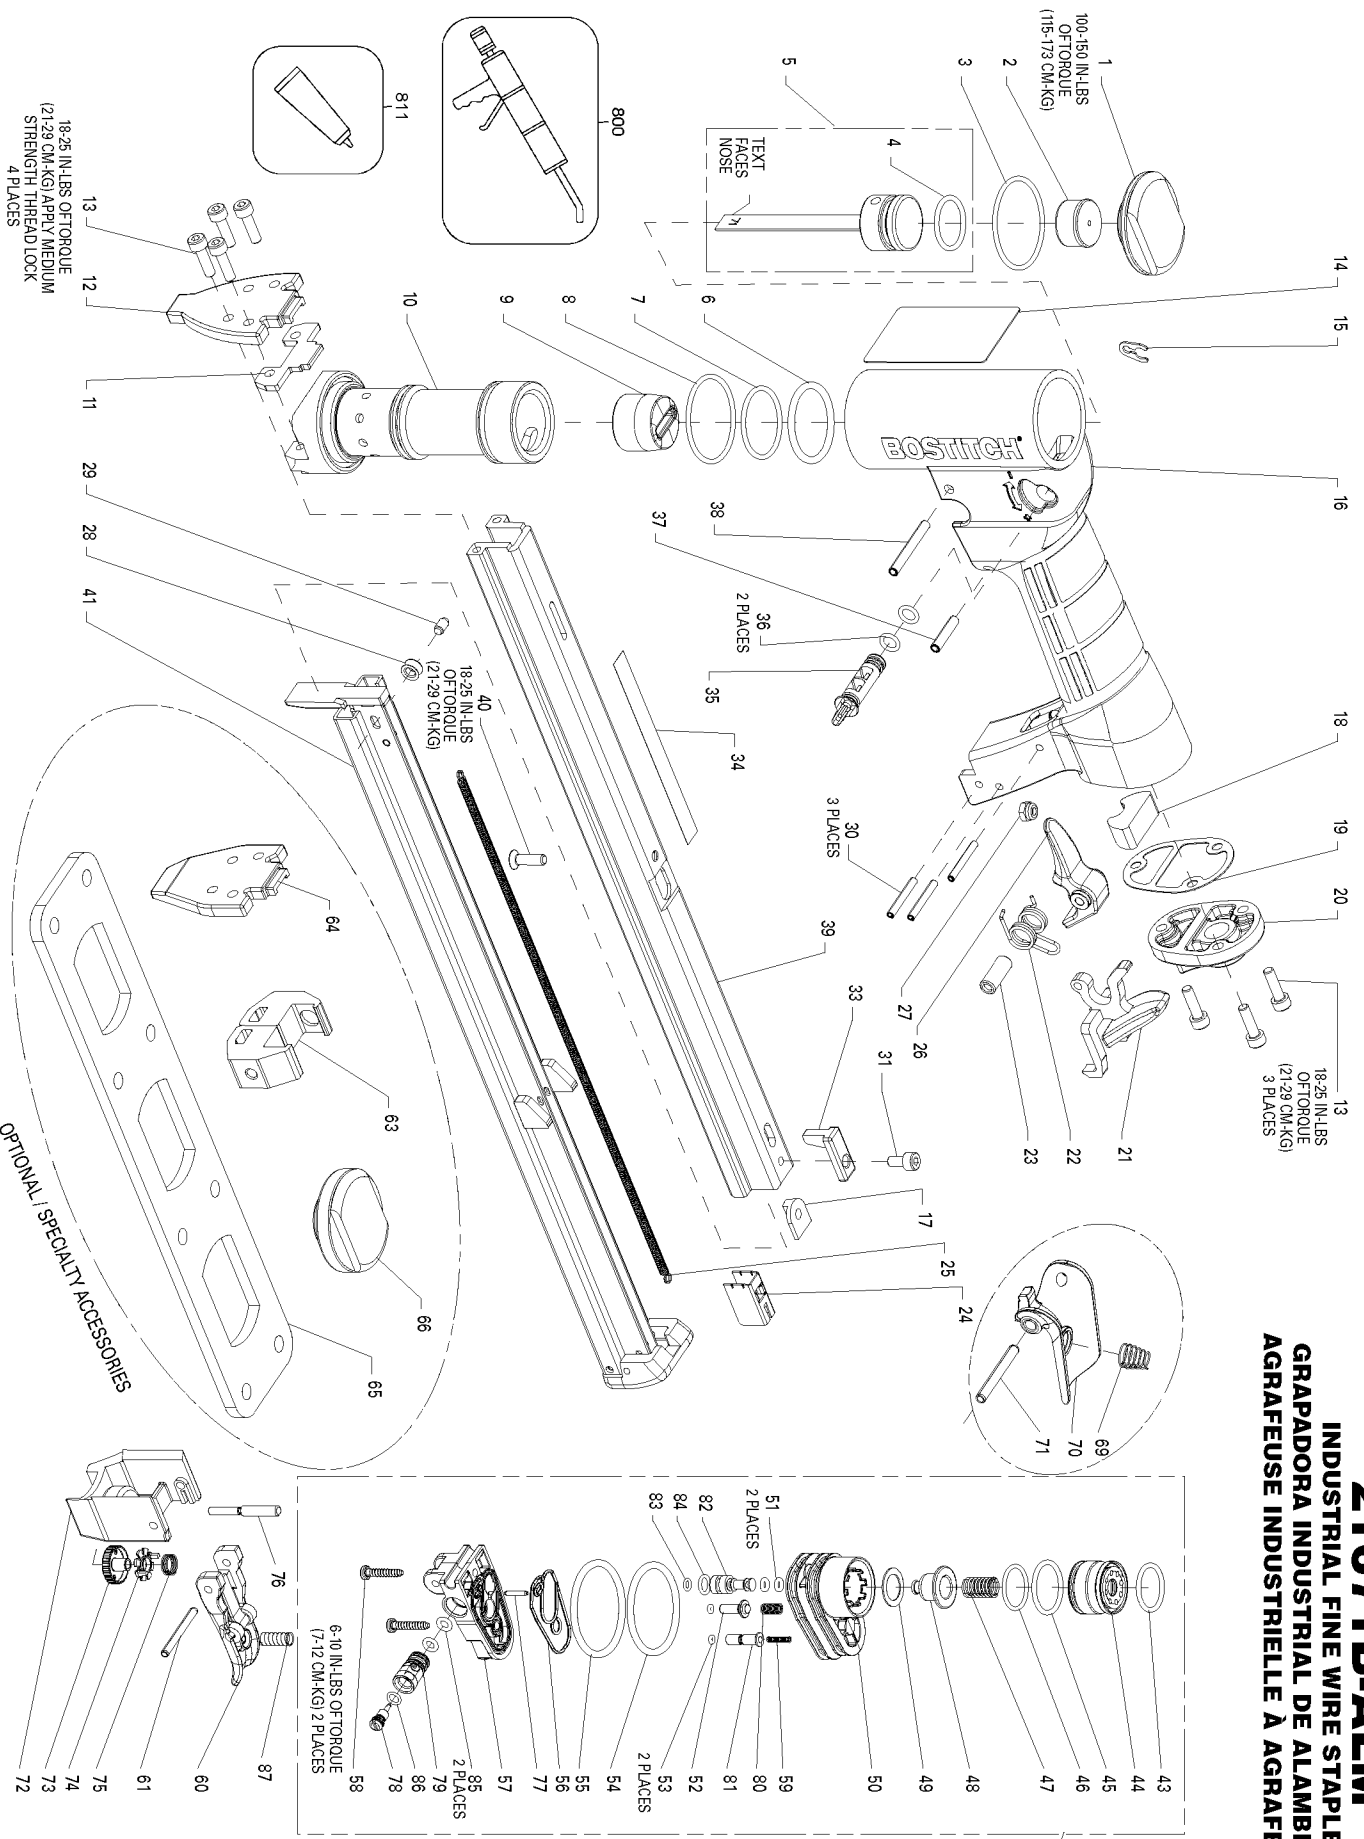

21671B-ALM

INDUSTRIAL FINE WIRE STAPLER
GRAPADORA INDUSTRIAL DE ALAMBRE FINO
AGRAFEUSE INDUSTRIELLE À AGRAFES FINES

OPTIONAL: SPECIALTY ACCESSORIES

IP1245-1REVA 02/07
 TO BE USED WITH PARTS LIST IP1245-2 AND OPERATION AND MAINTENANCE MANUAL 174325.

Parts List for 21671B-ALM Type 0

Item Number	Part Number	Description	Qty Required
1	174288	CAP	1
2	174289	BUMPER-PISTON STOP	1
3	100353	O-RING-1.301X.070	1
4	174308	O-RING-.701X.094	1
5	174286	ASSEMBLY-DRIVER/PIST	1
6	174309	O-RING-1.049X.103	1
7	174310	O-RING-.989X.070	1
8	851349	O-RING-1.239X.070	1
9	174100	BUMPER	1
10	174098	SLEEVE-CYLINDER	1
11	174099	PLATE-DRIVER GUIDE	1
12	174097	NOSE	1
13	174306	SCREW-SHCS-M4X0.7X14	7
14	159831	LABEL-WARNING	1
15	174290	RETAINER-CLIP	1
16	174265	FRAME	1
17	177722	NUT-MAGAZINE	1
18	174266	MUFFLER	1
19	174295	GASKET-END CAP	1
20	174296	CAP-END	1
21	174357	LATCH	1
22	174301	SPRING-TORSION	1
23	174302	BUSHING-SPRING	1
24	174292	PUSHER	1
25	174356	SPRING-EXTENSION	1
26	174297	LATCH-INSIDE	1
27	MHE4070-100	ELASTIC STOP NUT-M4	1

Parts List for 21671B-ALM Type 0

Item Number	Part Number	Description	Qty Required
28	174293	ROLLER	1
29	174294	PIN-ROLLER	1
30	174303	PIN-COILED-M3X22	3
31	MSC4070-8	SCREW-SHCS-M4X0.70X8	1
33	174355	STOP-MAGAZINE	1
34	174316	LABEL-21671B	1
35	174287	VALVE-ENERGY CONTROL	1
36	174311	O-RING-.217X.059	2
37	174304	PIN-COILED-M4X18	1
38	174305	PIN-COILED-M4X30	1
39	174354	MAGAZINE	1
40	174307	SCREW-SFHCS-M4X0.7X1	1
41	177684	ASSEMBLY-SLIDING MAG	1
42	TVA13AF	ASSEMBLY-TRIGGER VAL	1
43	86459	O-RING	1
44	174278	HEAD VALVE	1
45	174312	O-RING-.700X.072	1
46	102163	O-RING-.591X.059	1
47	174280	SPRING-COMPRESSION	1
48	174279	SEAL-EXHAUST	1
49	174281	WASHER-SPECIAL	1
50	174331	HOUSING-HEAD VALVE-A	1
51	174332	O-RING-.098X.059	2
52	174283	STEM	1
53	174313	O-RING-.042X.050	2
54	108467	O-RING-1.237X.103	1
55	100817	O-RING-1.299X.103	1