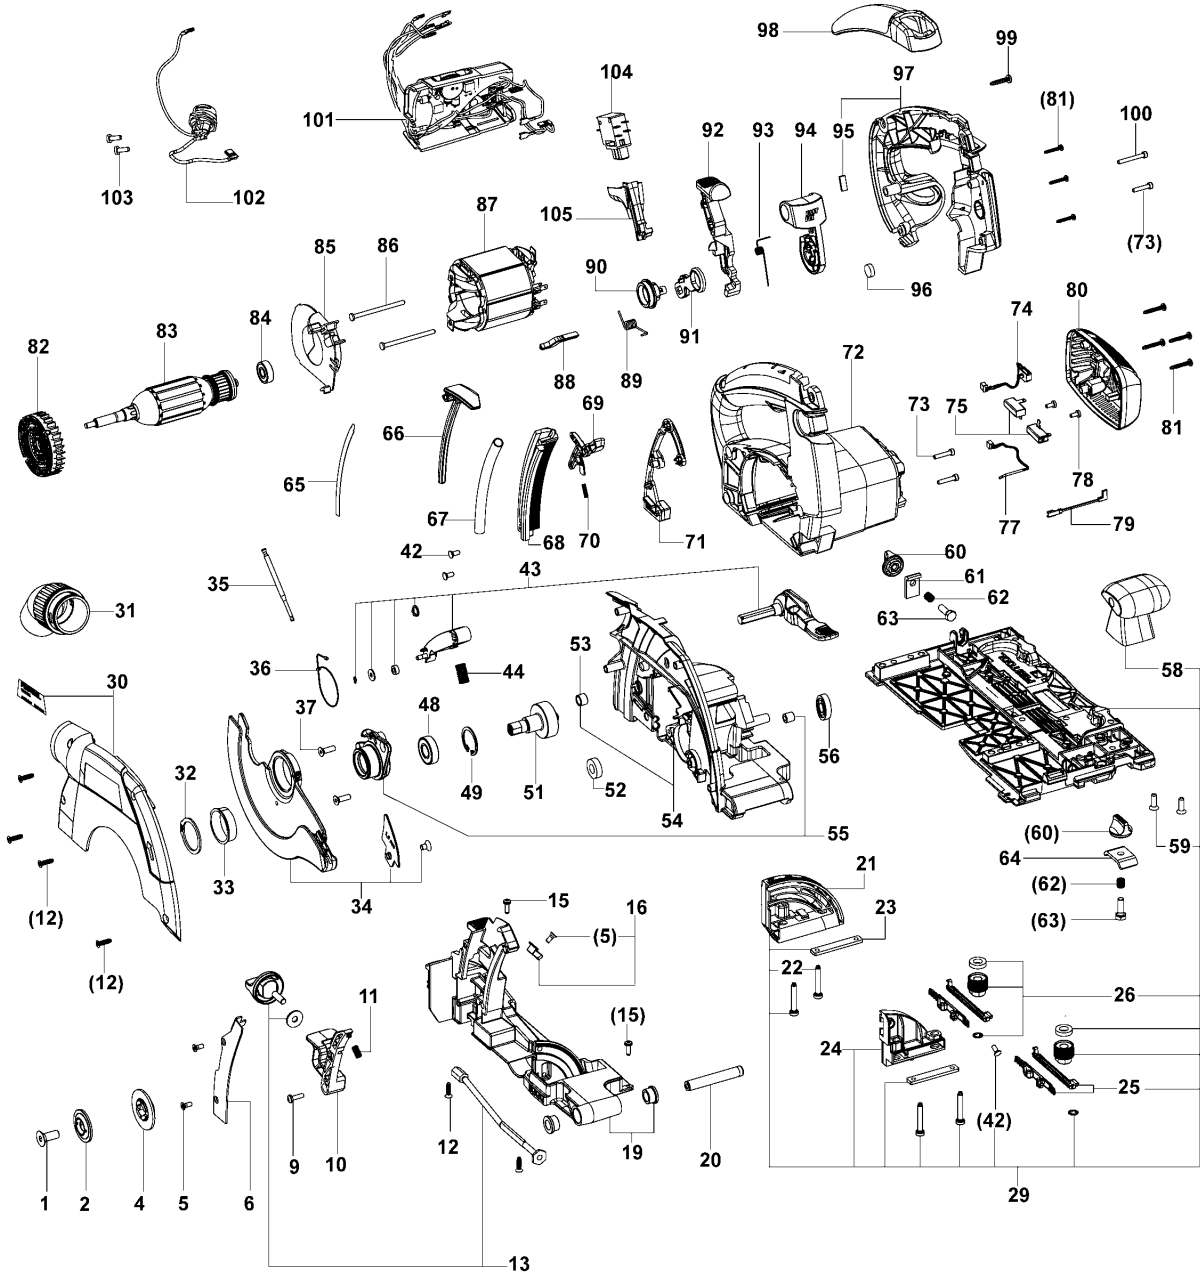

204874 - HK 55 EQ-F

Pos	Part No.	Description	Quantity
1	459186	Flat head screw M8 x 18	1
2	10014832	Counter flange	1
4	10014834	Clamping flange	1
5	228736	Flat head screw M4 x 10	3
6	10019254	guide plate	1
9	445566	Raised-head screw M4 x 14	1
10	10007407	Lock bolt	1
11	10014877	Pressure spring	1
12	10012927	Screw	6
13	10018751	Clamping screw	1
15	476787	Raised-head screw	2
19	203125	Support	1
20	10002634	Bolt	1
21	10008229	Swiveling segment	1
22	10014865	Cheese head screw	4
23	10000916	Strip	2
24	10008230	Swiveling segment	1
25	200173	Glide pads	1
26	200174	Adjusting Knob	2
29	10018745	Guide plate	1
30	10023120	Cover	1
31	202096	Angle piece CLEANTEC	1
32	10012383	Snap ring	1
33	10008221	Bush	1
34	10018744	Pendulum guard	1
35	10017179	Draw spring	1
36	10007875	Flexible lead	1
37	10019153	Flat head screw	2
42	400014	Flat head screw 4,0 x 10 mm	3
43	10018752	Operating lever	1
44	464334	Pressure spring	1
48	401134	Ball bearing	1
49	401244	Snap ring	1
51	495798	Gear shaft	1
52	10008387	Buffer ring	1
53	459254	Cylinder bearing	1
54	10018743	Housing	1
55	10018742	Bearing flange	1
56	401133	Ball bearing	1
58	10018750	Auxiliary handle	1
59	439494	Flat head screw 5,0 x 16 mm	2
60	440712	Rotary knob M6	2
61	10012382	Sheet metal	1
62	444754	Pressure spring	2
63	402234	Hexagon screw M6 x 18	2
64	621566	Lug support	1
65	10020219	Sticker	1
66	10008313	Guide element	1