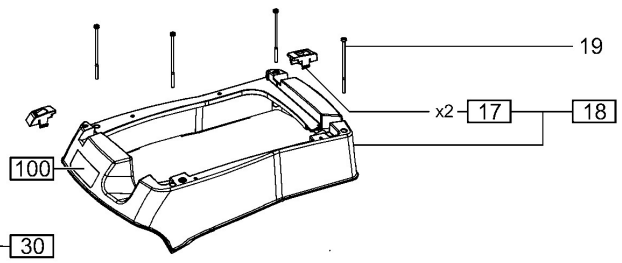

Pos	Part No.	Description	Quantity
1	452450	Raised-head screw 3,5 x 14 mm	4
2	704570	Socket USA	1
3	499491	Cable harness	1
4	476004	Cheese head screw	2
5	496234	Cover	1
7	496249	Rotary knob CT/CTL/CTM/CTH	2
8	201005	Catch spring	1
9	496247	Rotary knob auto/man/off	1
10	452051	O-ring	1
11	452452	Flat head screw M4 x 8	2
12	496297	Screen CTL	1
13	496246	Switch	1
14	200599	Board segment	3
15	200628	Cable harness	1
16	202317	Electronic 120V	1
17	496236	Clamp	1
18	204040	Hood	1
19	474911	Cheese head screw	5
20	452447	Raised-head screw 5,0 x 30 mm	20
21	477819	Protective grating USA	1
22	496238	Housing insert	1
23	496244	Grip	1
24	496243	Housing	1
25	203722	Cable holder	1
26	476795	Raised-head screw	2
27	200857	Cable with plug	1
28	200590	Inlet bush	1
29	200586	Cable clamp	1
30	496250	Suction hood	1
31	496252	Cable harness CT/CTL	1
32	496773	Flexible lead pack AUS / USA	1
33	467456	Raised-head screw	6
34	201007	Container seal	1
35	496255	Filter holder	1
36	201875	Filter housing	1
37	201975	Cover	1
38	496258	Noise insulation	1
39	200584	Cable bushing	1
40	200822	Cable harness	1
41	496262	Clamp	2
44	496270	Turbine 120V	1
45	496269	Carbon set 100-120V	1
46	496256	Seal kit	1
51	200889	Cable harness	1
52	200855	Holder	1
52	200887	Holder	1
53	200854	Dampening ring	1
54	200874	Solenoid	1
55	200853	Magnetic holder	1