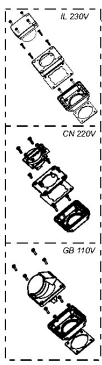

Pos	Part No.	Description	Quantity
1	452450	Raised-head screw 3,5 x 14 mm	4
2	704570	Socket USA	1
3	499491	Cable harness	1
4	476004	Cheese head screw	2
5	496234	Cover	1
7	496249	Rotary knob CT/CTL/CTM/CTH	2
8	201005	Catch spring	1
9	496247	Rotary knob auto/man/off	1
10	452051	O-ring	1
11	452452	Flat head screw M4 x 8	2
12	496297	Screen CTL	1
13	496246	Switch	1
14	200599	Board segment	3
15	200628	Cable harness	1
16	202317	Electronic 120V	1
17	496236	Clamp	1
18	204040	Hood	1
19	474911	Cheese head screw	5
20	452447	Raised-head screw 5,0 x 30 mm	20
21	477819	Protective grating USA	1
22	496238	Housing insert	1
23	496244	Grip	1
24	496243	Housing	1
25	203722	Cable holder	1
26	476795	Raised-head screw	2
27	200857	Cable with plug	1
28	200590	Inlet bush	1
29	200586	Cable clamp	1
30	496250	Suction hood	1
31	496252	Cable harness CT/CTL	1
32	496773	Flexible lead pack AUS / USA	1
33	467456	Raised-head screw	6
34	201007	Container seal	1
35	496255	Filter holder	1
36	201875	Filter housing	1
37	201975	Cover	1
38	496258	Noise insulation	1
39	200584	Cable bushing	1
40	200822	Cable harness	1
41	496262	Clamp	2
44	496270	Turbine 120V	1
45	496269	Carbon set 100-120V	1
46	496256	Seal kit	1
51	200889	Cable harness	1
52	200855	Holder	1
52	200887	Holder	1
53	200854	Dampening ring	1
54	200874	Solenoid	1
55	200853	Magnetic holder	1