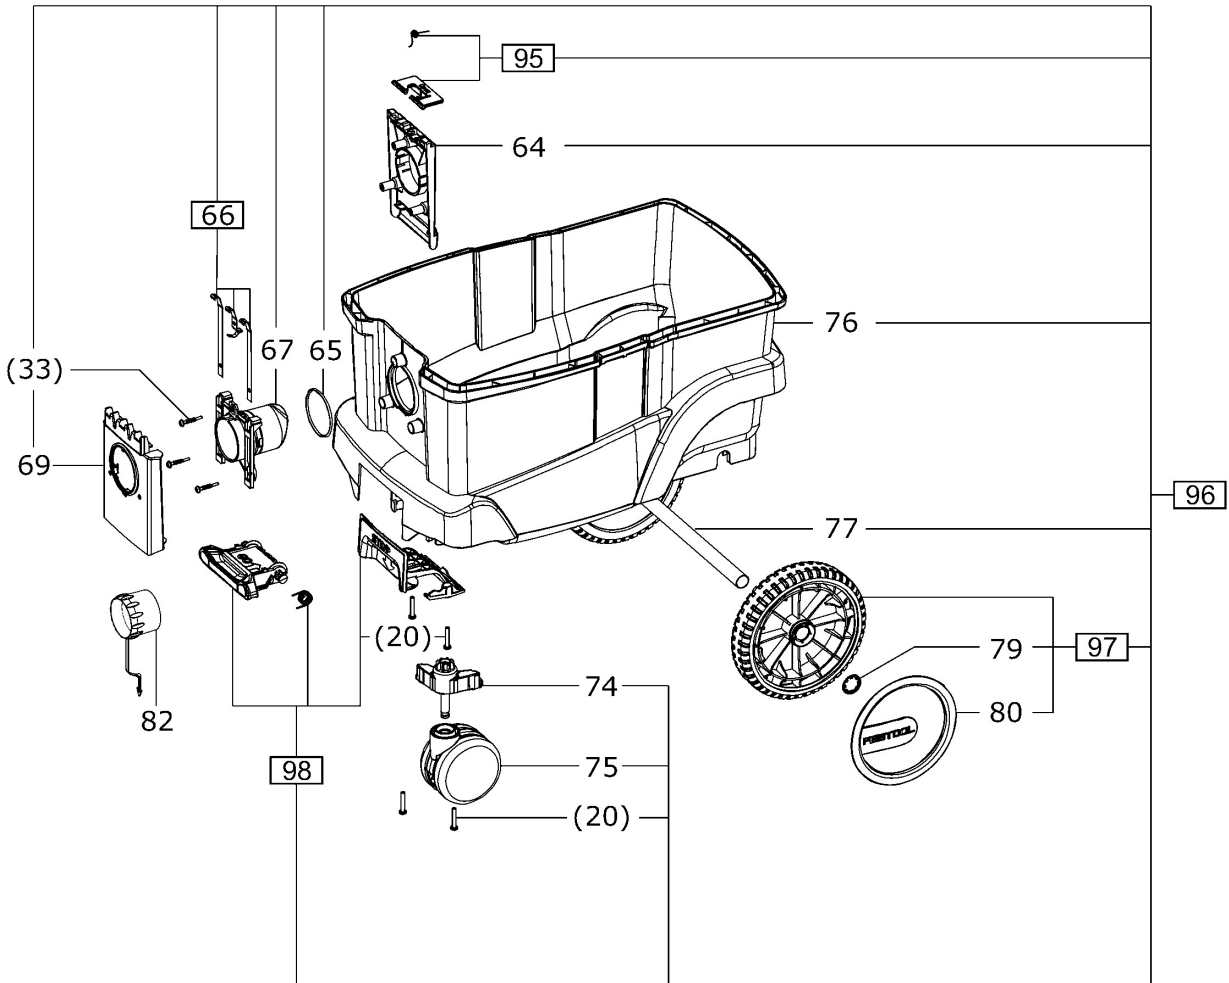

202401 - CT 36 E HEPA120V 3M FL

Festool Katalog
Festool Catalogue
www.festool.com

Pos	Part No.	Description	Quantity
1	452450	Raised-head screw 3,5 x 14 mm	4
2	704570	Socket USA	1
3	499491	Cable harness	1
4	476004	Cheese head screw	2
5	496234	Cover	1
7	496249	Rotary knob CT/CTL/CTM/CTH	2
8	201005	Catch spring	1
9	496247	Rotary knob auto/man/off	1
10	452051	O-ring	1
11	452452	Flat head screw M4 x 8	2
12	496297	Screen CTL	1
13	496246	Switch	1
14	200599	Board segment	3
15	200628	Cable harness	1
16	202317	Electronic 120V	1
17	496236	Clamp	1
18	204040	Hood	1
19	474911	Cheese head screw	5
20	452447	Raised-head screw 5,0 x 30 mm	20
21	477819	Protective grating USA	1
22	496238	Housing insert	1
23	496244	Grip	1
24	496243	Housing	1
25	203722	Cable holder	1
26	476795	Raised-head screw	2
27	200857	Cable with plug	1
28	200590	Inlet bush	1
29	200586	Cable clamp	1
30	496250	Suction hood	1
31	496252	Cable harness CT/CTL	1
32	496773	Flexible lead pack AUS / USA	1
33	467456	Raised-head screw	6
34	201007	Container seal	1
35	496255	Filter holder	1
36	201875	Filter housing	1
37	201975	Cover	1
38	496258	Noise insulation	1
39	200584	Cable bushing	1
40	200822	Cable harness	1
41	496262	Clamp	2
44	496270	Turbine 120V	1
45	496269	Carbon set 100-120V	1
46	496256	Seal kit	1
51	200889	Cable harness	1
52	200855	Holder	1
52	200887	Holder	1
53	200854	Dampening ring	1
54	200874	Solenoid	1
55	200853	Magnetic holder	1