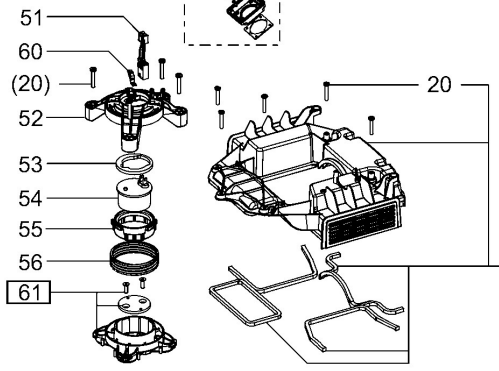

Pos	Part No.	Description	Quantity
1	452450	Raised-head screw 3,5 x 14 mm	4
2	704570	Socket USA	1
3	499491	Cable harness	1
4	476004	Cheese head screw	2
5	496234	Cover	1
7	496249	Rotary knob CT/CTL/CTM/CTH	2
8	201005	Catch spring	1
9	496247	Rotary knob auto/man/off	1
10	452051	O-ring	1
11	452452	Flat head screw M4 x 8	2
12	496297	Screen CTL	1
13	496246	Switch	1
14	200599	Board segment	3
15	200628	Cable harness	1
16	202317	Electronic 120V	1
17	496236	Clamp	1
18	204040	Hood	1
19	474911	Cheese head screw	5
20	452447	Raised-head screw 5,0 x 30 mm	20
21	477819	Protective grating USA	1
22	496238	Housing insert	1
23	496244	Grip	1
24	496243	Housing	1
25	203722	Cable holder	1
26	476795	Raised-head screw	2
27	200857	Cable with plug	1
28	200590	Inlet bush	1
29	200586	Cable clamp	1
30	496250	Suction hood	1
31	496252	Cable harness CT/CTL	1
32	496773	Flexible lead pack AUS / USA	1
33	467456	Raised-head screw	6
34	201007	Container seal	1
35	496255	Filter holder	1
36	201875	Filter housing	1
37	201975	Cover	1
38	496258	Noise insulation	1
39	200584	Cable bushing	1
40	200822	Cable harness	1
41	496262	Clamp	2
44	496270	Turbine 120V	1
45	496269	Carbon set 100-120V	1
46	496256	Seal kit	1
51	200889	Cable harness	1
52	200855	Holder	1
52	200887	Holder	1
53	200854	Dampening ring	1
54	200874	Solenoid	1
55	200853	Magnetic holder	1