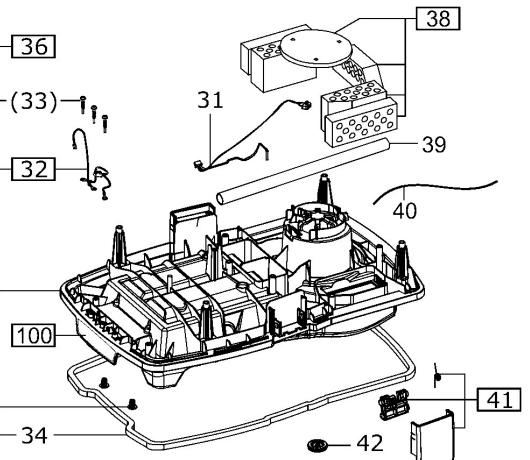

Pos	Part No.	Description	Quantity
1	452450	Raised-head screw 3,5 x 14 mm	4
2	704570	Socket USA	1
3	499491	Cable harness	1
4	476004	Cheese head screw	2
5	496234	Cover	1
7	496249	Rotary knob CT/CTL/CTM/CTH	2
8	201005	Catch spring	1
9	496247	Rotary knob auto/man/off	1
10	452051	O-ring	1
11	452452	Flat head screw M4 x 8	2
12	496297	Screen CTL	1
13	496246	Switch	1
14	200599	Board segment	3
15	200628	Cable harness	1
16	202317	Electronic 120V	1
17	496236	Clamp	1
18	204040	Hood	1
19	474911	Cheese head screw	5
20	452447	Raised-head screw 5,0 x 30 mm	20
21	477819	Protective grating USA	1
22	496238	Housing insert	1
23	496244	Grip	1
24	496243	Housing	1
25	203722	Cable holder	1
26	476795	Raised-head screw	2
27	200857	Cable with plug	1
28	200590	Inlet bush	1
29	200586	Cable clamp	1
30	496250	Suction hood	1
31	496252	Cable harness CT/CTL	1
32	496773	Flexible lead pack AUS / USA	1
33	467456	Raised-head screw	6
34	201007	Container seal	1
35	496255	Filter holder	1
36	201875	Filter housing	1
37	201975	Cover	1
38	496258	Noise insulation	1
39	200584	Cable bushing	1
40	200822	Cable harness	1
41	496262	Clamp	2
44	496270	Turbine 120V	1
45	496269	Carbon set 100-120V	1
46	496256	Seal kit	1
51	200889	Cable harness	1
52	200855	Holder	1
52	200887	Holder	1
53	200854	Dampening ring	1
54	200874	Solenoid	1
55	200853	Magnetic holder	1