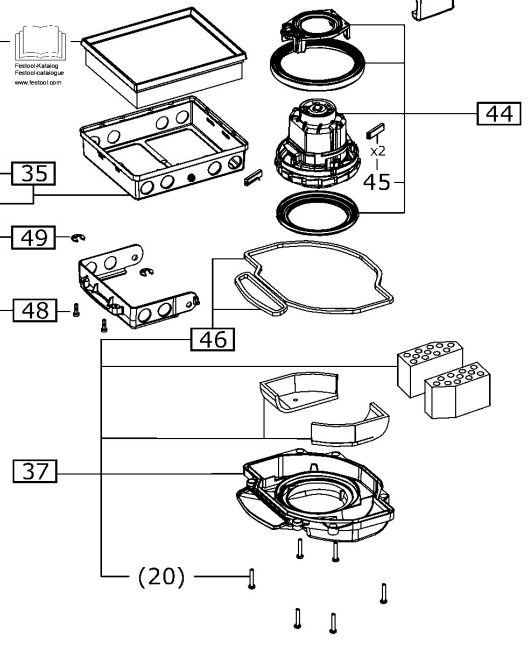

Pos	Part No.	Description	Quantity
1	452450	Raised-head screw 3,5 x 14 mm	4
2	704570	Socket USA	1
3	499491	Cable harness	1
4	476004	Cheese head screw	2
5	496234	Cover	1
7	496249	Rotary knob CT/CTL/CTM/CTH	2
8	201005	Catch spring	1
9	496247	Rotary knob auto/man/off	1
10	452051	O-ring	1
11	452452	Flat head screw M4 x 8	2
12	496297	Screen CTL	1
13	496246	Switch	1
14	200599	Board segment	3
15	200628	Cable harness	1
16	202317	Electronic 120V	1
17	496236	Clamp	1
18	204040	Hood	1
19	474911	Cheese head screw	5
20	452447	Raised-head screw 5,0 x 30 mm	20
21	477819	Protective grating USA	1
22	496238	Housing insert	1
23	496244	Grip	1
24	496243	Housing	1
25	203722	Cable holder	1
26	476795	Raised-head screw	2
27	200857	Cable with plug	1
28	200590	Inlet bush	1
29	200586	Cable clamp	1
30	496250	Suction hood	1
31	496252	Cable harness CT/CTL	1
32	496773	Flexible lead pack AUS / USA	1
33	467456	Raised-head screw	6
34	201007	Container seal	1
35	496255	Filter holder	1
36	201875	Filter housing	1
37	201975	Cover	1
38	496258	Noise insulation	1
39	200584	Cable bushing	1
40	200822	Cable harness	1
41	496262	Clamp	2
44	496270	Turbine 120V	1
45	496269	Carbon set 100-120V	1
46	496256	Seal kit	1
51	200889	Cable harness	1
52	200855	Holder	1
52	200887	Holder	1
53	200854	Dampening ring	1
54	200874	Solenoid	1
55	200853	Magnetic holder	1