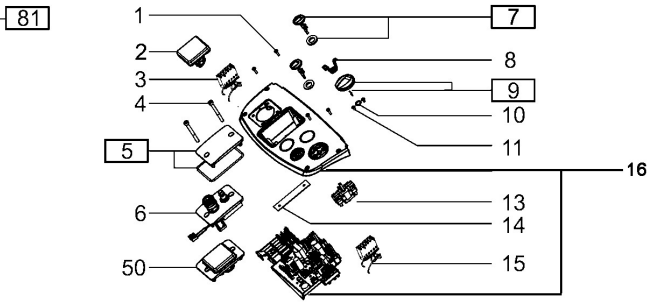

Pos	Part No.	Description	Quantity
1	452450	Raised-head screw 3,5 x 14 mm	4
2	704570	Socket USA	1
3	499491	Cable harness	1
4	476004	Cheese head screw	2
5	496234	Cover	1
7	496249	Rotary knob CT/CTL/CTM/CTH	2
8	201005	Catch spring	1
9	496247	Rotary knob auto/man/off	1
10	452051	O-ring	1
11	452452	Flat head screw M4 x 8	2
12	496297	Screen CTL	1
13	496246	Switch	1
14	200599	Board segment	3
15	200628	Cable harness	1
16	202317	Electronic 120V	1
17	496236	Clamp	1
18	204040	Hood	1
19	474911	Cheese head screw	5
20	452447	Raised-head screw 5,0 x 30 mm	20
21	477819	Protective grating USA	1
22	496238	Housing insert	1
23	496244	Grip	1
24	496243	Housing	1
25	203722	Cable holder	1
26	476795	Raised-head screw	2
27	200857	Cable with plug	1
28	200590	Inlet bush	1
29	200586	Cable clamp	1
30	496250	Suction hood	1
31	496252	Cable harness CT/CTL	1
32	496773	Flexible lead pack AUS / USA	1
33	467456	Raised-head screw	6
34	201007	Container seal	1
35	496255	Filter holder	1
36	201875	Filter housing	1
37	201975	Cover	1
38	496258	Noise insulation	1
39	200584	Cable bushing	1
40	200822	Cable harness	1
41	496262	Clamp	2
44	496270	Turbine 120V	1
45	496269	Carbon set 100-120V	1
46	496256	Seal kit	1
51	200889	Cable harness	1
52	200855	Holder	1
52	200887	Holder	1
53	200854	Dampening ring	1
54	200874	Solenoid	1
55	200853	Magnetic holder	1