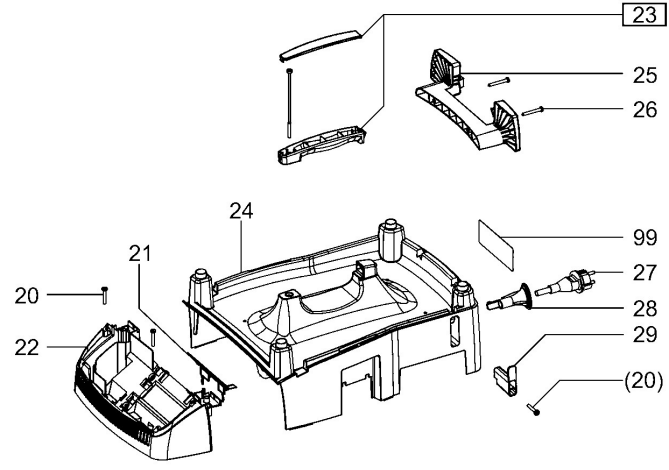

Pos	Part No.	Description	Quantity
1	452450	Raised-head screw 3,5 x 14 mm	4
2	704570	Socket USA	1
3	499491	Cable harness	1
4	476004	Cheese head screw	2
5	496234	Cover	1
7	496249	Rotary knob CT/CTL/CTM/CTH	2
8	201005	Catch spring	1
9	496247	Rotary knob auto/man/off	1
10	452051	O-ring	1
11	452452	Flat head screw M4 x 8	2
12	496297	Screen CTL	1
13	496246	Switch	1
14	200599	Board segment	3
15	200628	Cable harness	1
16	202317	Electronic 120V	1
17	496236	Clamp	1
18	204040	Hood	1
19	474911	Cheese head screw	5
20	452447	Raised-head screw 5,0 x 30 mm	20
21	477819	Protective grating USA	1
22	496238	Housing insert	1
23	496244	Grip	1
24	496243	Housing	1
25	203722	Cable holder	1
26	476795	Raised-head screw	2
27	200857	Cable with plug	1
28	200590	Inlet bush	1
29	200586	Cable clamp	1
30	496250	Suction hood	1
31	496252	Cable harness CT/CTL	1
32	496773	Flexible lead pack AUS / USA	1
33	467456	Raised-head screw	6
34	201007	Container seal	1
35	496255	Filter holder	1
36	201875	Filter housing	1
37	201975	Cover	1
38	496258	Noise insulation	1
39	200584	Cable bushing	1
40	200822	Cable harness	1
41	496262	Clamp	2
44	496270	Turbine 120V	1
45	496269	Carbon set 100-120V	1
46	496256	Seal kit	1
51	200889	Cable harness	1
52	200855	Holder	1
52	200887	Holder	1
53	200854	Dampening ring	1
54	200874	Solenoid	1
55	200853	Magnetic holder	1