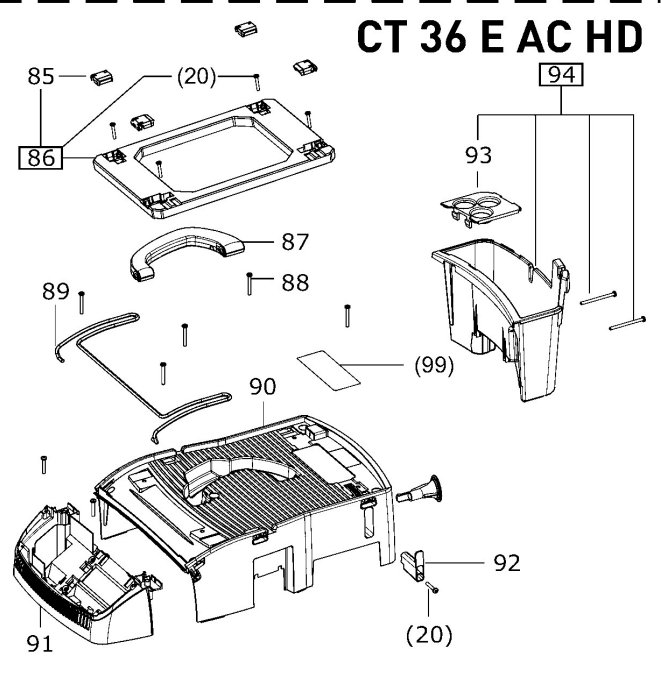

Pos	Part No.	Description	Quantity
1	452450	Raised-head screw 3,5 x 14 mm	4
2	704570	Socket USA	1
3	499491	Cable harness	1
4	476004	Cheese head screw	2
5	496234	Cover	1
7	496249	Rotary knob CT/CTL/CTM/CTH	2
8	201005	Catch spring	1
9	496247	Rotary knob auto/man/off	1
10	452051	O-ring	1
11	452452	Flat head screw M4 x 8	2
12	496297	Screen CTL	1
13	496246	Switch	1
14	200599	Board segment	3
15	200628	Cable harness	1
16	202317	Electronic 120V	1
17	496236	Clamp	1
18	204040	Hood	1
19	474911	Cheese head screw	5
20	452447	Raised-head screw 5,0 x 30 mm	20
21	477819	Protective grating USA	1
22	496238	Housing insert	1
23	496244	Grip	1
24	496243	Housing	1
25	203722	Cable holder	1
26	476795	Raised-head screw	2
27	200857	Cable with plug	1
28	200590	Inlet bush	1
29	200586	Cable clamp	1
30	496250	Suction hood	1
31	496252	Cable harness CT/CTL	1
32	496773	Flexible lead pack AUS / USA	1
33	467456	Raised-head screw	6
34	201007	Container seal	1
35	496255	Filter holder	1
36	201875	Filter housing	1
37	201975	Cover	1
38	496258	Noise insulation	1
39	200584	Cable bushing	1
40	200822	Cable harness	1
41	496262	Clamp	2
44	496270	Turbine 120V	1
45	496269	Carbon set 100-120V	1
46	496256	Seal kit	1
51	200889	Cable harness	1
52	200855	Holder	1
52	200887	Holder	1
53	200854	Dampening ring	1
54	200874	Solenoid	1
55	200853	Magnetic holder	1