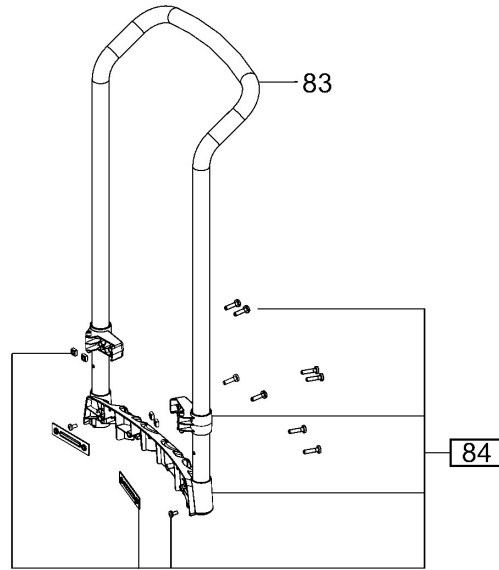

202401 - CT 36 E HEPA120V 3M FL

Festool Katalog
Festool Catalogue
www.festool.com

Pos	Part No.	Description	Quantity
1	452450	Raised-head screw 3,5 x 14 mm	4
2	704570	Socket USA	1
3	499491	Cable harness	1
4	476004	Cheese head screw	2
5	496234	Cover	1
7	496249	Rotary knob CT/CTL/CTM/CTH	2
8	201005	Catch spring	1
9	496247	Rotary knob auto/man/off	1
10	452051	O-ring	1
11	452452	Flat head screw M4 x 8	2
12	496297	Screen CTL	1
13	496246	Switch	1
14	200599	Board segment	3
15	200628	Cable harness	1
16	202317	Electronic 120V	1
17	496236	Clamp	1
18	204040	Hood	1
19	474911	Cheese head screw	5
20	452447	Raised-head screw 5,0 x 30 mm	20
21	477819	Protective grating USA	1
22	496238	Housing insert	1
23	496244	Grip	1
24	496243	Housing	1
25	203722	Cable holder	1
26	476795	Raised-head screw	2
27	200857	Cable with plug	1
28	200590	Inlet bush	1
29	200586	Cable clamp	1
30	496250	Suction hood	1
31	496252	Cable harness CT/CTL	1
32	496773	Flexible lead pack AUS / USA	1
33	467456	Raised-head screw	6
34	201007	Container seal	1
35	496255	Filter holder	1
36	201875	Filter housing	1
37	201975	Cover	1
38	496258	Noise insulation	1
39	200584	Cable bushing	1
40	200822	Cable harness	1
41	496262	Clamp	2
44	496270	Turbine 120V	1
45	496269	Carbon set 100-120V	1
46	496256	Seal kit	1
51	200889	Cable harness	1
52	200855	Holder	1
52	200887	Holder	1
53	200854	Dampening ring	1
54	200874	Solenoid	1
55	200853	Magnetic holder	1