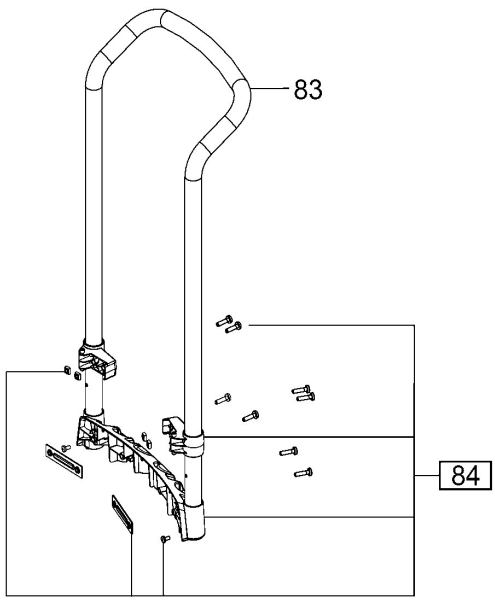

202397 - CT 36 E AC 120V FL

Pos	Part No.	Description	Quantity
1	452450	Raised-head screw 3,5 x 14 mm	4
2	704570	Socket USA	1
3	499491	Cable harness	1
4	476004	Cheese head screw	2
5	496234	Cover	1
7	496249	Rotary knob CT/CTL/CTM/CTH	2
9	496247	Rotary knob auto/man/off	1
10	452051	O-ring	1
11	452452	Flat head screw M4 x 8	2
12	498079	Screen CTL AC	1
13	201793	Conversion kit CT 26/36 AC	1
14	200599	Board segment	3
15	201793	Conversion kit CT 26/36 AC	1
16	202323	Electronic 120V USA	1
17	496236	Clamp	1
18	204040	Hood	1
19	474911	Cheese head screw	5
20	452447	Raised-head screw 5,0 x 30 mm	24
21	477819	Protective grating USA	1
22	496238	Housing insert	1
23	496244	Grip	1
24	496243	Housing	1
25	203722	Cable holder	1
26	476795	Raised-head screw	2
27	200857	Cable with plug	1
28	200590	Inlet bush	1
29	200586	Cable clamp	1
30	496250	Suction hood	1
31	496252	Cable harness CT/CTL	1
32	496773	Flexible lead pack AUS / USA	1
33	467456	Raised-head screw	6
34	201007	Container seal	1
35	496255	Filter holder	1
36	201806	Filter housing	1
37	201975	Cover	1
38	496258	Noise insulation	1
39	200584	Cable bushing	1
40	200822	Cable harness	1
41	496262	Clamp	2
44	496270	Turbine 120V	1
45	496269	Carbon set 100-120V	1
46	496256	Seal kit	1
51	200889	Cable harness	1
52	200887	Holder	1
53	200854	Dampening ring	1
54	200874	Solenoid	1
55	200888	Magnetic holder	1
56	201004	Spring	1
60	200528	Spring plate	1