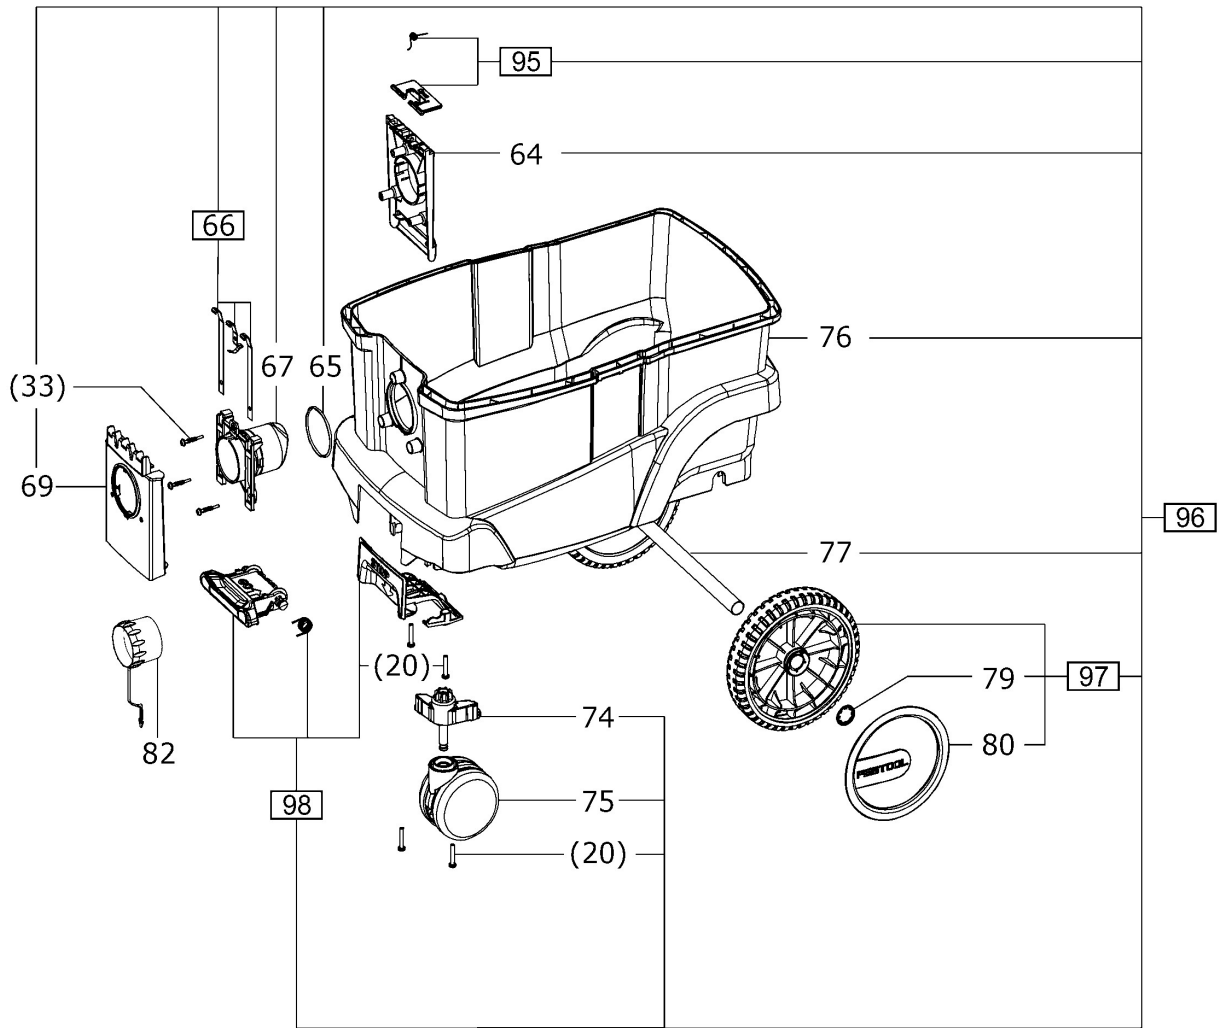

202397 - CT 36 E AC 120V FL

Pos	Part No.	Description	Quantity
1	452450	Raised-head screw 3,5 x 14 mm	4
2	704570	Socket USA	1
3	499491	Cable harness	1
4	476004	Cheese head screw	2
5	496234	Cover	1
7	496249	Rotary knob CT/CTL/CTM/CTH	2
9	496247	Rotary knob auto/man/off	1
10	452051	O-ring	1
11	452452	Flat head screw M4 x 8	2
12	498079	Screen CTL AC	1
13	201793	Conversion kit CT 26/36 AC	1
14	200599	Board segment	3
15	201793	Conversion kit CT 26/36 AC	1
16	202323	Electronic 120V USA	1
17	496236	Clamp	1
18	204040	Hood	1
19	474911	Cheese head screw	5
20	452447	Raised-head screw 5,0 x 30 mm	24
21	477819	Protective grating USA	1
22	496238	Housing insert	1
23	496244	Grip	1
24	496243	Housing	1
25	203722	Cable holder	1
26	476795	Raised-head screw	2
27	200857	Cable with plug	1
28	200590	Inlet bush	1
29	200586	Cable clamp	1
30	496250	Suction hood	1
31	496252	Cable harness CT/CTL	1
32	496773	Flexible lead pack AUS / USA	1
33	467456	Raised-head screw	6
34	201007	Container seal	1
35	496255	Filter holder	1
36	201806	Filter housing	1
37	201975	Cover	1
38	496258	Noise insulation	1
39	200584	Cable bushing	1
40	200822	Cable harness	1
41	496262	Clamp	2
44	496270	Turbine 120V	1
45	496269	Carbon set 100-120V	1
46	496256	Seal kit	1
51	200889	Cable harness	1
52	200887	Holder	1
53	200854	Dampening ring	1
54	200874	Solenoid	1
55	200888	Magnetic holder	1
56	201004	Spring	1
60	200528	Spring plate	1