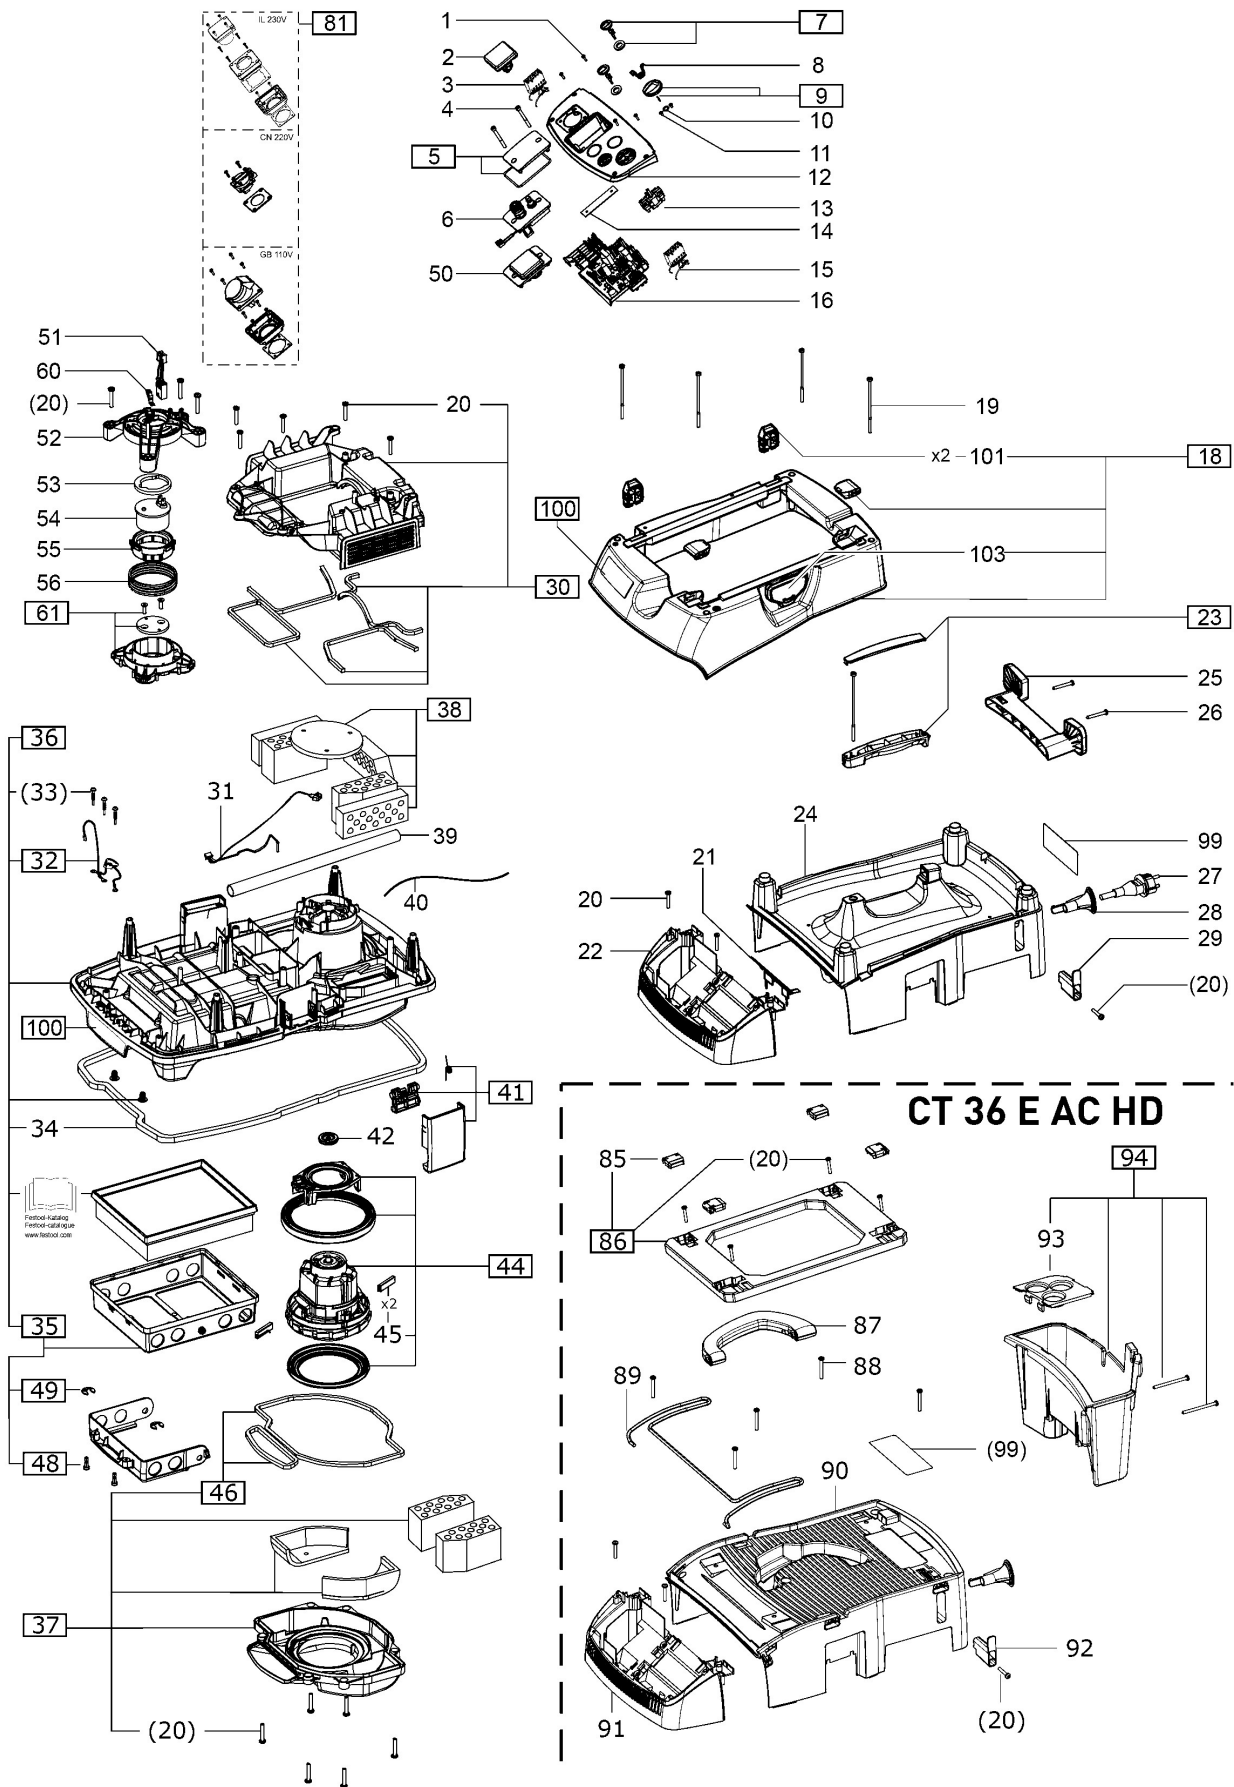

202397 - CT 36 E AC 120V FL

Pos	Part No.	Description	Quantity
1	452450	Raised-head screw 3,5 x 14 mm	4
2	704570	Socket USA	1
3	499491	Cable harness	1
4	476004	Cheese head screw	2
5	496234	Cover	1
7	496249	Rotary knob CT/CTL/CTM/CTH	2
9	496247	Rotary knob auto/man/off	1
10	452051	O-ring	1
11	452452	Flat head screw M4 x 8	2
12	498079	Screen CTL AC	1
13	201793	Conversion kit CT 26/36 AC	1
14	200599	Board segment	3
15	201793	Conversion kit CT 26/36 AC	1
16	202323	Electronic 120V USA	1
17	496236	Clamp	1
18	204040	Hood	1
19	474911	Cheese head screw	5
20	452447	Raised-head screw 5,0 x 30 mm	24
21	477819	Protective grating USA	1
22	496238	Housing insert	1
23	496244	Grip	1
24	496243	Housing	1
25	203722	Cable holder	1
26	476795	Raised-head screw	2
27	200857	Cable with plug	1
28	200590	Inlet bush	1
29	200586	Cable clamp	1
30	496250	Suction hood	1
31	496252	Cable harness CT/CTL	1
32	496773	Flexible lead pack AUS / USA	1
33	467456	Raised-head screw	6
34	201007	Container seal	1
35	496255	Filter holder	1
36	201806	Filter housing	1
37	201975	Cover	1
38	496258	Noise insulation	1
39	200584	Cable bushing	1
40	200822	Cable harness	1
41	496262	Clamp	2
44	496270	Turbine 120V	1
45	496269	Carbon set 100-120V	1
46	496256	Seal kit	1
51	200889	Cable harness	1
52	200887	Holder	1
53	200854	Dampening ring	1
54	200874	Solenoid	1
55	200888	Magnetic holder	1
56	201004	Spring	1
60	200528	Spring plate	1