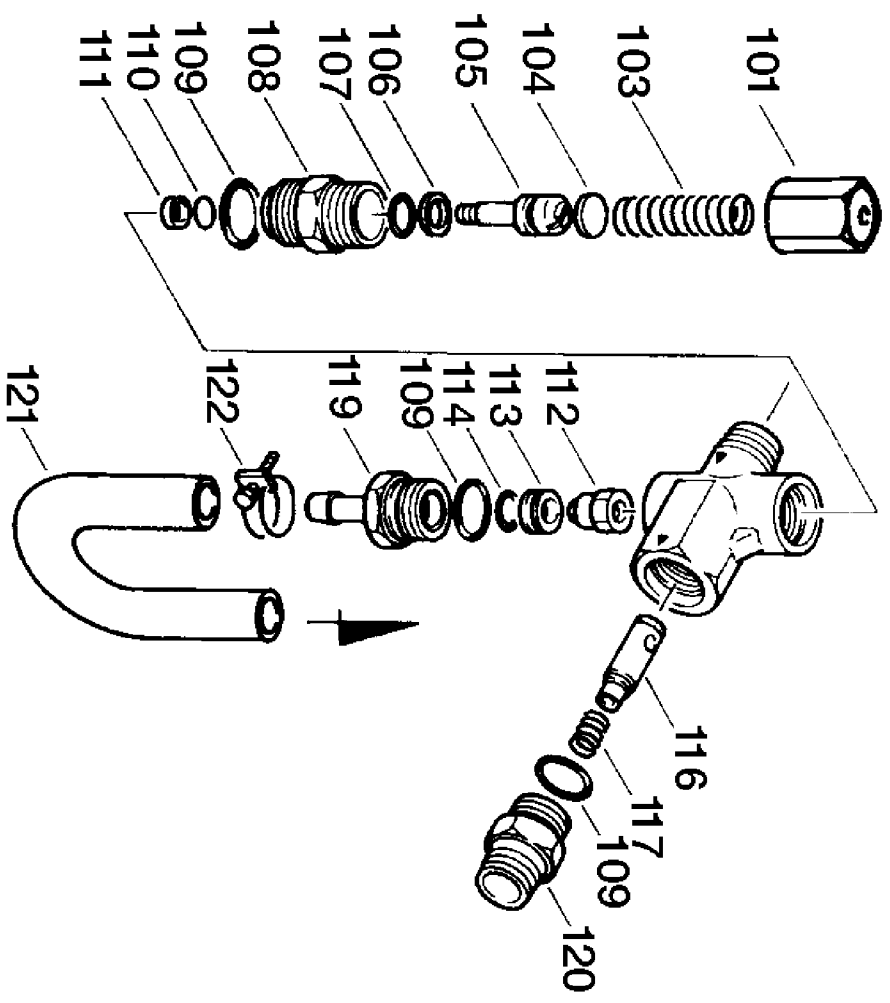

**15667 Seal Kit**

**Note: The cotter pins in this kit are optional.**

**P142**

**15048 Inlet Valve Kit**

**Note: The cotter pins in this kit are optional.**

## Parts List for 2004CWH Type 1

Item Number	Part Number	Description	Qty Required
1	15667	KIT SEAL	1
2	P142	KIT VALVE CAT 34052	1
3	000000-00	No Longer Available	1
4	000000-00	No Longer Available	1
4	V131	UNLOADER CAT 7500XS	1
5	P260	CAP OIL CAT 45690	1
6	P186	ORING CAT 14179	1
7	A03527	PLUG DRAIN CAT 44842	1
8	000000-00	No Longer Available	1
9	000000-00	No Longer Available	1
10	000000-00	No Longer Available	1
11	P262	SEAL SIGHTGLASS OIL	1
12	92241	GAUGE	1
13	15670	ROD CONNECTING CAT	1
14	000000-00	No Longer Available	1
15	000000-00	No Longer Available	1
16	000000-00	No Longer Available	1
17	000000-00	No Longer Available	1
18	000000-00	No Longer Available	1
19	000000-00	No Longer Available	1
20	000000-00	No Longer Available	1
21	000000-00	No Longer Available	1
22	000000-00	No Longer Available	1
23	000000-00	No Longer Available	1
24	000000-00	No Longer Available	1
25	000000-00	No Longer Available	1
26	000000-00	No Longer Available	1