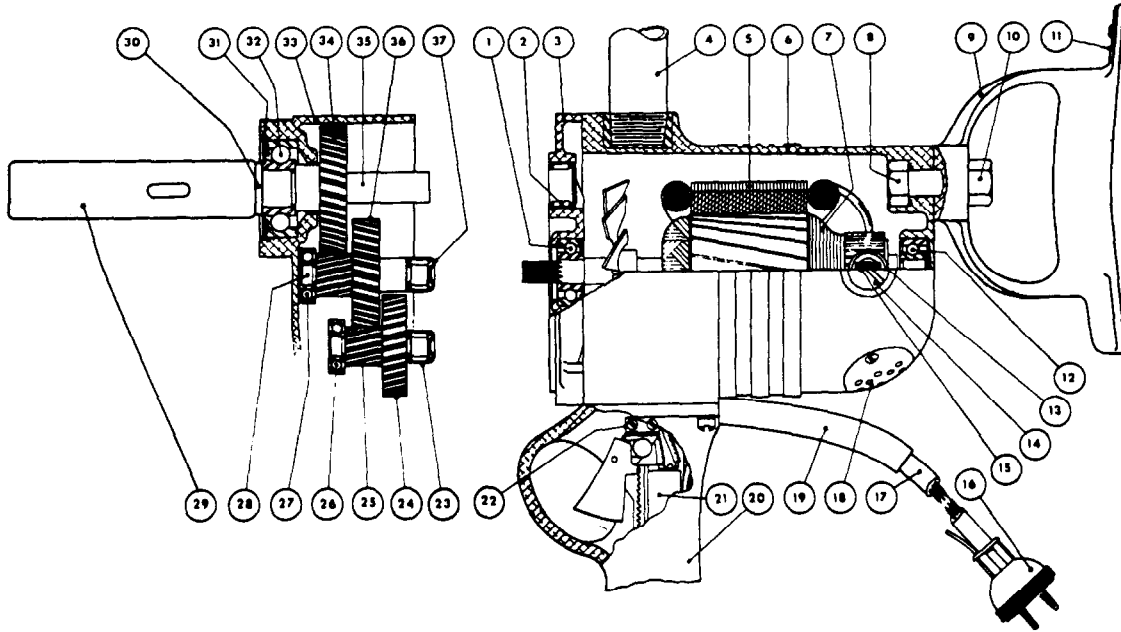

SERVICE PARTS LIST

BUL. 54-12-4013

7/8" ELECTRIC DRILL

REVISED BUL 668-4 DATE FEB. '68

MODEL NO. K-783

Starting Serial No. **68-2317**

WIRING INSTR.

Both Model and Serial No. must be furnished to obtain correct parts.

ILLUSTRATED PARTS

FIG.	PART NO.	DESCRIPTION OF PART	FIG.	PART NO.	DESCRIPTION OF PART
1	WC8011	Ball Bearing	21	CH8636K1	Switch
2	MH-1081	Needle Bearing	22	88D-23A	Switch Bracket
3	3D-2	Diaphragm	23	MH681	Needle Bearing
4	88D-43	Pipe Handle	24	89D-14	1st Inter. Gear
5	56V-700	Field Assembly	25	3D-131	1st Inter. Pinion Shaft
6	23D-1	Motor Housing	26	ND7039	Ball Bearing
7	3D-600A	Armature Assembly	27	ND7039	Ball Bearing
8	1/2"-13x1 1/2"	Spade Handle Bolt (Hex. Hd.)	28	3D-132	2nd Inter. Pinion Shaft
9	88D1-3A	Spade Handle	29	#2	Morse Taper Socket
10	1/2"-13	Spade Handle Jam Nut	30	88D-16	Chuck Washer
11	88D1-6	Spade Handle Key Clip	31	RR-185	Retaining Ring
12	WC8500	Ball Bearing	32	ND8603	Ball Bearing
13	88D-320	Brush Holder Assembly	33	3D-3	Gear Case
14	88D-400	Brush Retaining Screw Assembly	34	78K-11A	Spindle Gear
15	88D-370	Carbon Brush Assemblies (2)	35	3D-8A	Spindle
16	16G-10SR2	Cord Set	36	78K-11	2nd Intermediate Gear
18	23D-41	Air Intake Cover Plate	37	MH681	Needle Bearing
20	88D1-1B	Switch Handle			