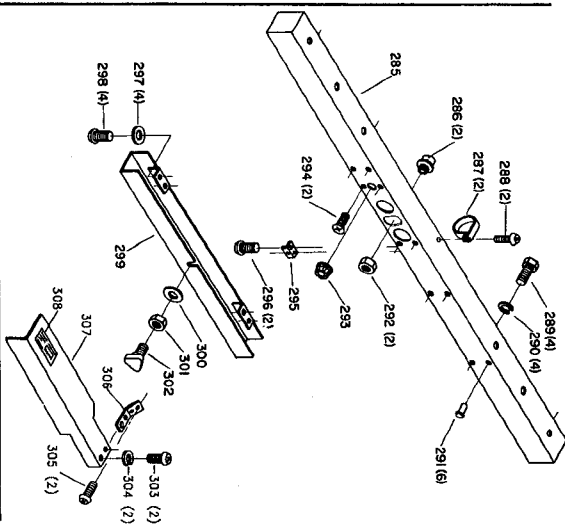

MAGNETIC CONTROL MODELS ONLY

MANUAL CONTROL MODELS ONLY

Parts List for 20-714 Type 1

Item Number	Part Number	Description	Qty Required
1	000000-00	No Longer Available	1
1	1340965	SLIDE	1
2	1243476	NUT	2
3	1340966	SPECIAL SET SCREW	2
4	904010101606S	STEEL WASHER	1
5	000000-00	No Longer Available	14
6	000000-00	No Longer Available	1
7	1340969	INDICATOR DIAL	1
8	000000-00	No Longer Available	1
9	904010101608	STEEL WASHER	1
10	000000-00	No Longer Available	1
11	000000-00	No Longer Available	1
12	1246088	MACH SCREW	1
13	000000-00	No Longer Available	1
14	000000-00	No Longer Available	1
15	1341262	HANDWHEEL ASSY	1
16	1243321	SCREW	1
17	000000-00	No Longer Available	1
18	1340958	KEY	1
19	000000-00	No Longer Available	1
20	1341226	PIN	1
21	1246018	CAP SCREW	4
22	904020201704S	LOCK WASHER	4
23	000000-00	No Longer Available	2
24	000000-00	No Longer Available	1
25	1246074	HEX HD CAP SCR	2
26	904020201704S	LOCK WASHER	2