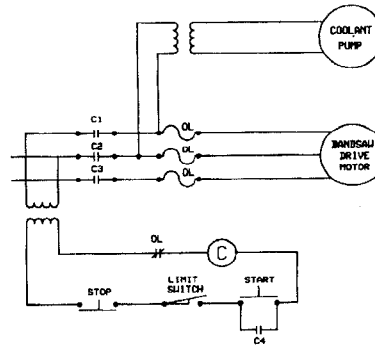

**8" X 14"  
HORIZONTAL BANDSAW**

**HBS-6**  
Part No. 1340231  
Revised: 12/15/97

SERVICE PARTS FOR 20-707 ELECTRICAL KIT (230 VOLT, SINGLE PHASE LVC)	
BAND SAW DRIVE MOTOR	82-040
COOLANT PUMP	20-711
MOTOR STARTER	52-704
HEATER	587-00-001-0333
START SWITCH	1341187
STOP SWITCH	1341189
LIMIT SWITCH	1341194

	SERVICE PARTS FOR 20-709 ELECTRICAL KIT (200 VOLTS, THREE PHASE)	SERVICE PARTS FOR 20-718 ELECTRICAL KIT (480 VOLTS, THREE PHASE)	SERVICE PARTS FOR 20-708 ELECTRICAL KIT (230 VOLTS, THREE PHASE)
BAND SAW DRIVE MOTOR	86-047	86-040	86-040
COOLANT PUMP	20-711	20-712	20-711
COOLANT PUMP TRANSFORMER	NONE	1201943	NONE
MOTOR STARTER	52-702	52-702	52-702
HEATER	587-00-001-0331	587-00-001-0321	587-00-001-0329
START SWITCH	1341187	1341187	1341187
STOP SWITCH	1341189	1341189	1341189
LIMIT SWITCH	1341194	1341194	1341194