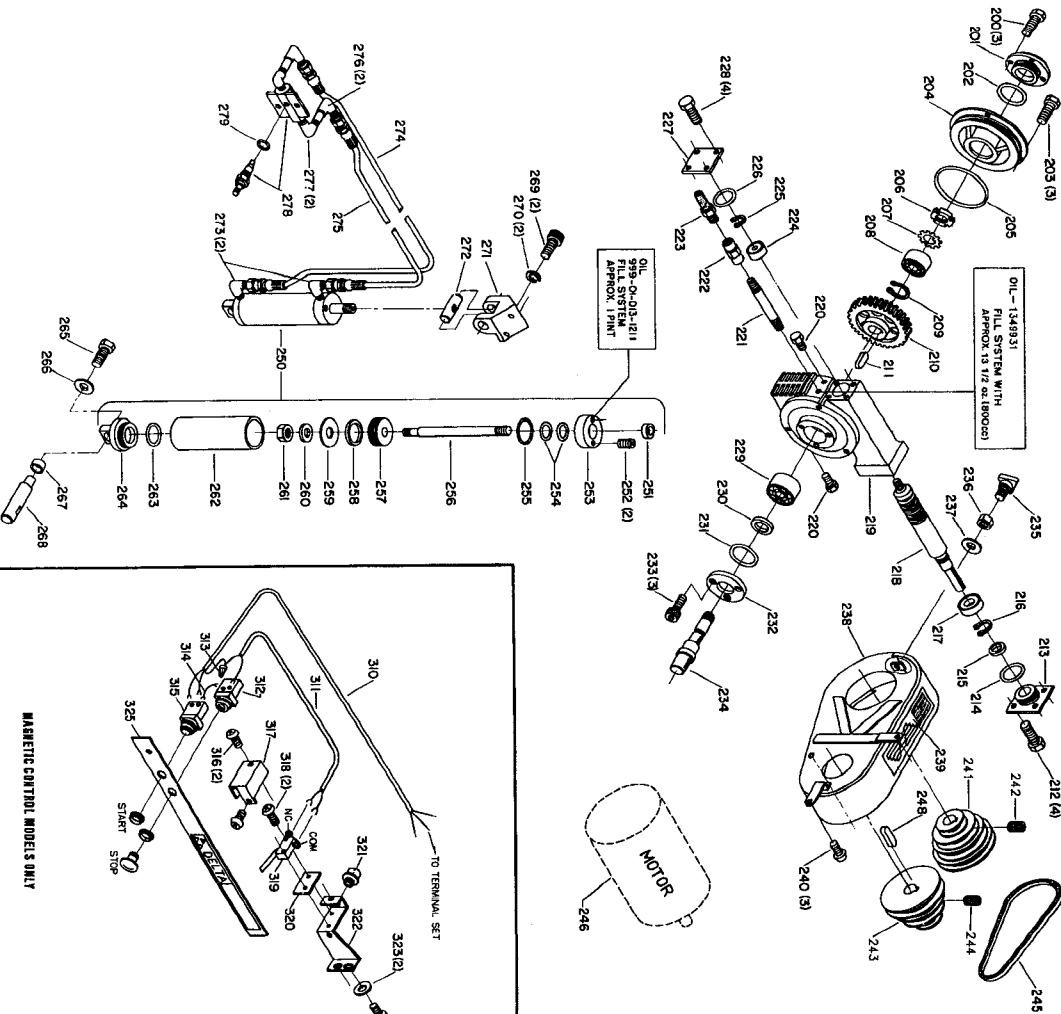

MAGNETIC CONTROL MODELS ONLY

Parts List for 20-714 Type 1

Item Number	Part Number	Description	Qty Required
1	000000-00	No Longer Available	1
1	1340965	SLIDE	1
2	1243476	NUT	2
3	1340966	SPECIAL SET SCREW	2
4	904010101606S	STEEL WASHER	1
5	000000-00	No Longer Available	14
6	000000-00	No Longer Available	1
7	1340969	INDICATOR DIAL	1
8	000000-00	No Longer Available	1
9	904010101608	STEEL WASHER	1
10	000000-00	No Longer Available	1
11	000000-00	No Longer Available	1
12	1246088	MACH SCREW	1
13	000000-00	No Longer Available	1
14	000000-00	No Longer Available	1
15	1341262	HANDWHEEL ASSY	1
16	1243321	SCREW	1
17	000000-00	No Longer Available	1
18	1340958	KEY	1
19	000000-00	No Longer Available	1
20	1341226	PIN	1
21	1246018	CAP SCREW	4
22	904020201704S	LOCK WASHER	4
23	000000-00	No Longer Available	2
24	000000-00	No Longer Available	1
25	1246074	HEX HD CAP SCR	2
26	904020201704S	LOCK WASHER	2