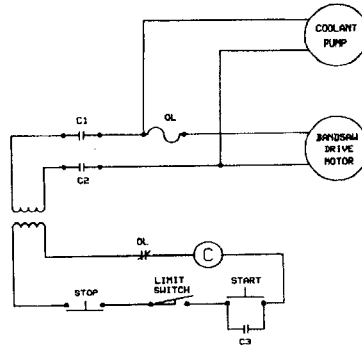

**8" X 14"  
HORIZONTAL BANDSAW**

**HBS-6**  
Part No. 1340231  
Revised: 12/15/97

SERVICE PARTS FOR 20-707 ELECTRICAL KIT (230 VOLT, SINGLE PHASE LVC)	
BAND SAW DRIVE MOTOR	82-040
COOLANT PUMP	20-711
MOTOR STARTER	52-704
HEATER	587-00-001-0333
START SWITCH	1341187
STOP SWITCH	1341189
LIMIT SWITCH	1341194

	SERVICE PARTS FOR 20-709 ELECTRICAL KIT (200 VOLTS, THREE PHASE)	SERVICE PARTS FOR 20-718 ELECTRICAL KIT (480 VOLTS, THREE PHASE)	SERVICE PARTS FOR 20-708 ELECTRICAL KIT (230 VOLTS, THREE PHASE)
BAND SAW DRIVE MOTOR	86-047	86-040	86-040
COOLANT PUMP	20-711	20-712	20-711
COOLANT PUMP TRANSFORMER	NONE	1201943	NONE
MOTOR STARTER	52-702	52-702	52-702
HEATER	587-00-001-0331	587-00-001-0321	587-00-001-0329
START SWITCH	1341187	1341187	1341187
STOP SWITCH	1341189	1341189	1341189
LIMIT SWITCH	1341194	1341194	1341194