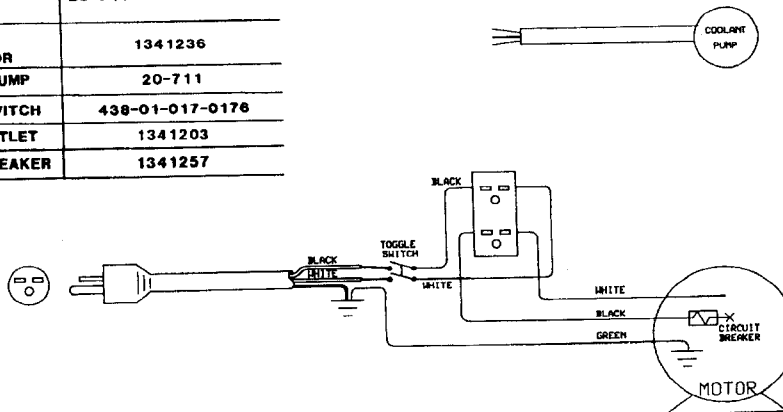

**8" X 14"  
HORIZONTAL BANDSAW**

**HBS-6**  
Part No. 1340231  
Revised: 12/15/97

SERVICE PARTS FOR 20-707 ELECTRICAL KIT (230 VOLT, SINGLE PHASE LVC)	
BAND SAW DRIVE MOTOR	82-040
COOLANT PUMP	20-711
MOTOR STARTER	52-704
HEATER	587-00-001-0333
START SWITCH	1341187
STOP SWITCH	1341189
LIMIT SWITCH	1341194

	SERVICE PARTS FOR 20-709 ELECTRICAL KIT (200 VOLTS, THREE PHASE)	SERVICE PARTS FOR 20-718 ELECTRICAL KIT (480 VOLTS, THREE PHASE)	SERVICE PARTS FOR 20-708 ELECTRICAL KIT (230 VOLTS, THREE PHASE)
BAND SAW DRIVE MOTOR	86-047	86-040	86-040
COOLANT PUMP	20-711	20-712	20-711
COOLANT PUMP TRANSFORMER	NONE	1201943	NONE
MOTOR STARTER	52-702	52-702	52-702
HEATER	587-00-001-0331	587-00-001-0321	587-00-001-0329
START SWITCH	1341187	1341187	1341187
STOP SWITCH	1341189	1341189	1341189
LIMIT SWITCH	1341194	1341194	1341194

SERVICE PARTS FOR 20-719 ELECTRICAL KIT	
BAND SAW DRIVE MOTOR	1341236
COOLANT PUMP	20-711
TOGGLE SWITCH	438-01-017-0176
DUPLEX OUTLET	1341203
CIRCUIT BREAKER	1341257

MAGNETIC CONTROL MODELS ONLY

MANUAL CONTROL MODELS ONLY