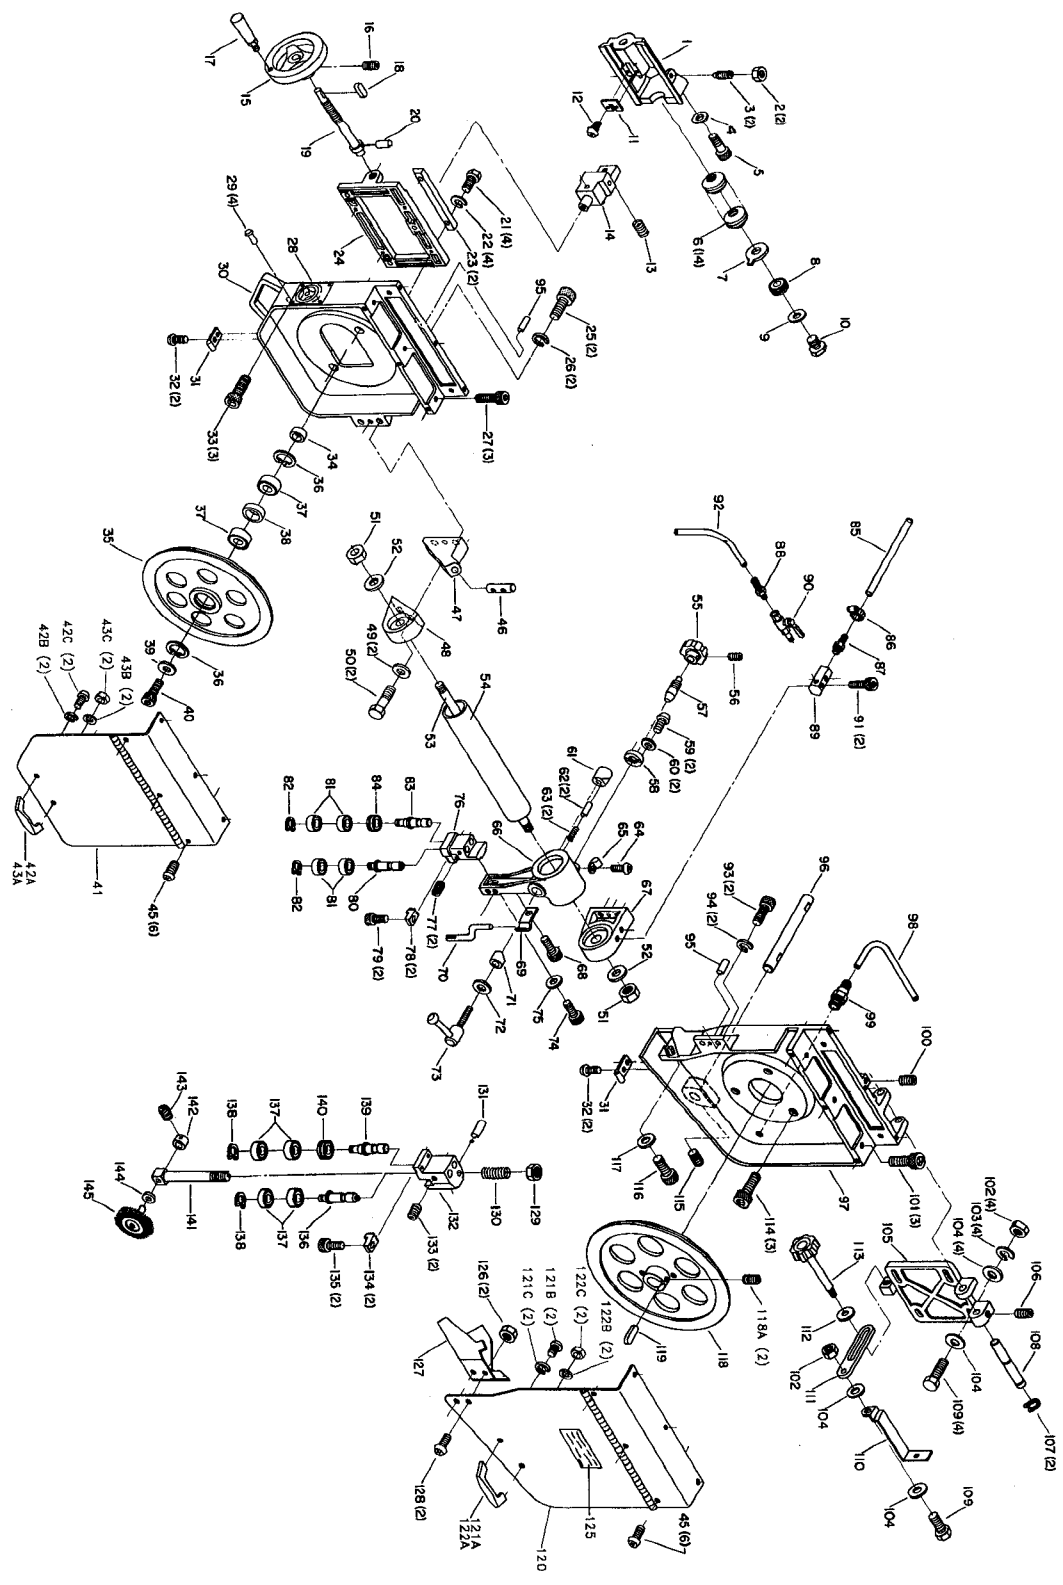

**8" X 14"
HORIZONTAL BANDSAW**

HBS-6
Part No. 1340231
Revised: 12/15/97