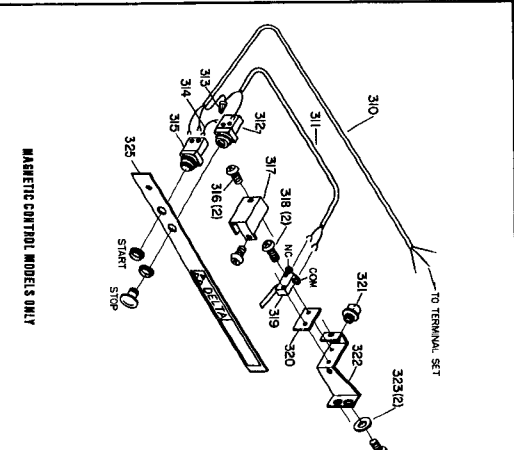

**8" X 14"  
HORIZONTAL BANDSAW**

**HBS-6**  
Part No. 1340231  
Revised: 12/15/97

SERVICE PARTS FOR 20-707 ELECTRICAL KIT (230 VOLT, SINGLE PHASE LVC)	
BAND SAW DRIVE MOTOR	82-040
COOLANT PUMP	20-711
MOTOR STARTER	52-704
HEATER	587-00-001-0333
START SWITCH	1341187
STOP SWITCH	1341189
LIMIT SWITCH	1341194

SERVICE PARTS FOR 20-719 ELECTRICAL KIT	
BAND SAW DRIVE MOTOR	1341236
COOLANT PUMP	20-711
TOGGLE SWITCH	438-01-017-0176
DUPLEX OUTLET	1341203
CIRCUIT BREAKER	1341257

MAGNETIC CONTROL MODELS ONLY

MANUAL CONTROL MODELS ONLY

## Parts List for 20-714 Type 1

Item Number	Part Number	Description	Qty Required
232	000000-00	No Longer Available	1
233	1246014	CAP SCREW	3
234	1340991	OUTPUT SHAFT	1
235	1341043	KNOB	1
236	1341248	NUT	1
237	491956-00	WASHER	1
238	1341053	PULLEY COVER ASSY	1
239	1341224	LABEL	1
240	000000-00	No Longer Available	3
241	000000-00	No Longer Available	1
241	000000-00	No Longer Available	1
242	1341011	SCREW	1
243	1341269	DRIVEN PULLEY	1
244	1341011	SCREW	1
245	000000-00	No Longer Available	1
246	000000-00	No Longer Available	1
248	1341052	KEY	1
250	1341271	DASH POT ASSY	1
251	1341141	OIL SEAL	1
252	000000-00	No Longer Available	2
253	000000-00	No Longer Available	1
254	000000-00	No Longer Available	1
255	000000-00	No Longer Available	1
256	000000-00	No Longer Available	1
257	1341146	PISTON	1
258	1341147	OIL SEAL	1
259	1341148	SEAL	1