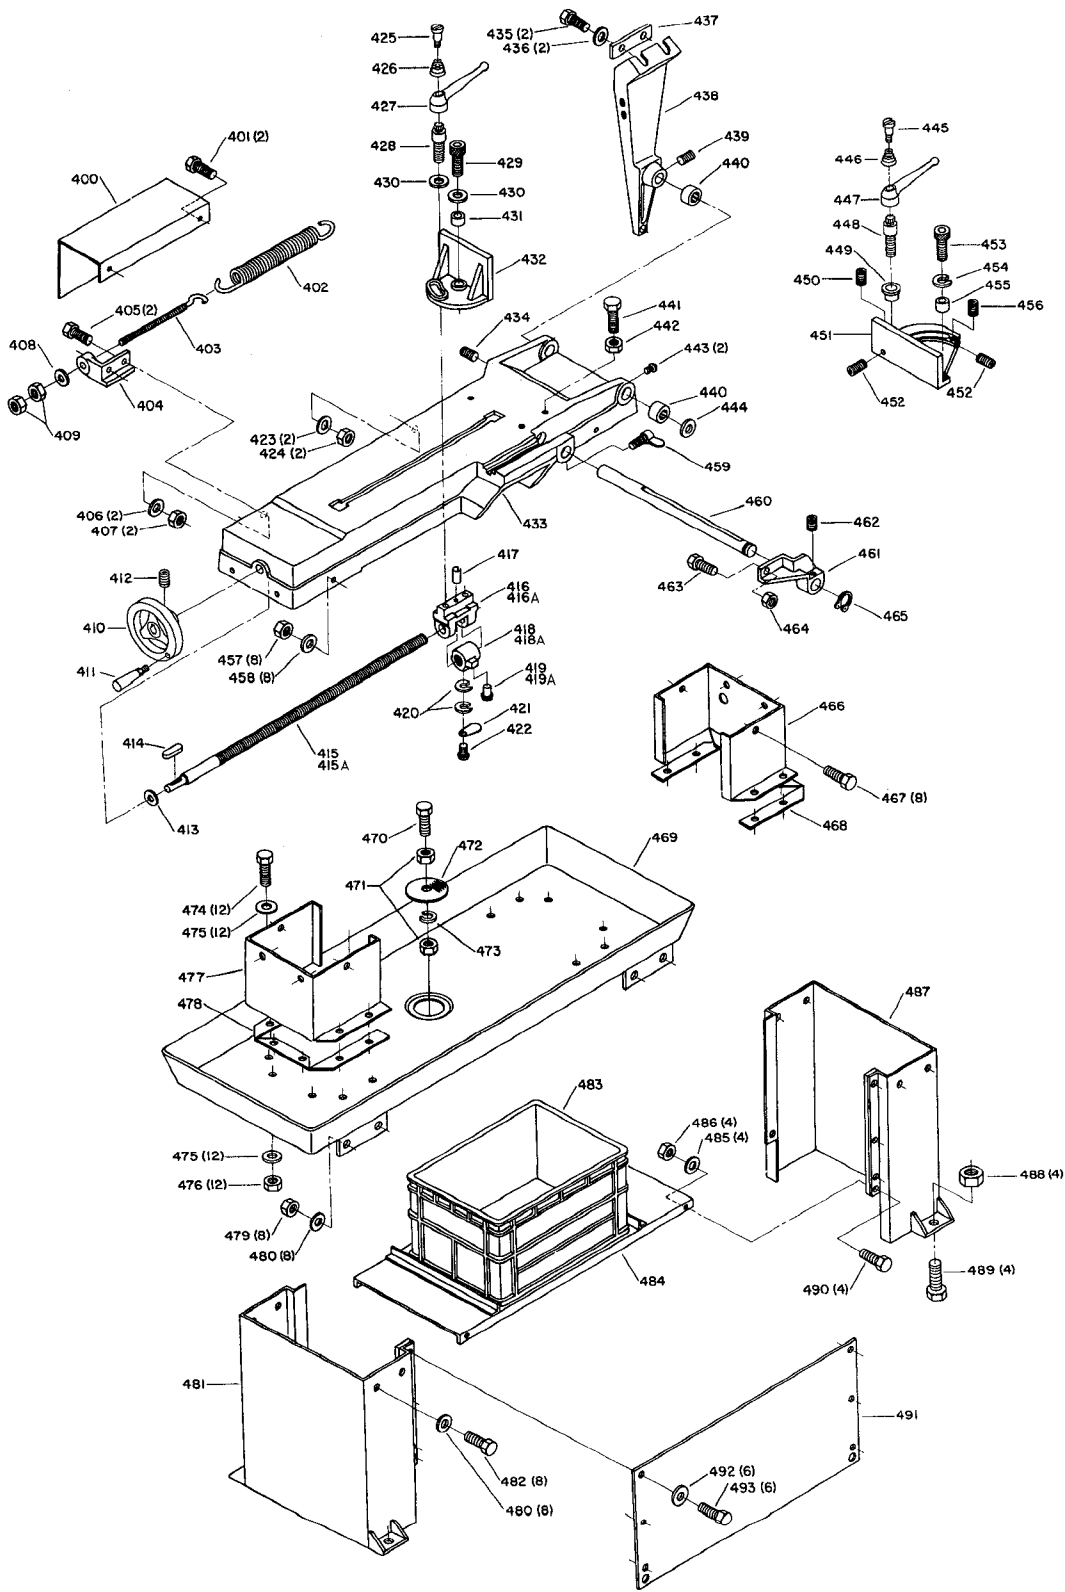

**8" X 14"  
HORIZONTAL BANDSAW**

**HBS-6**  
Part No. 1340231  
Revised: 12/15/97

SERVICE PARTS FOR 20-707 ELECTRICAL KIT (230 VOLT, SINGLE PHASE LVC)	
BAND SAW DRIVE MOTOR	82-040
COOLANT PUMP	20-711
MOTOR STARTER	52-704
HEATER	587-00-001-0333
START SWITCH	1341187
STOP SWITCH	1341189
LIMIT SWITCH	1341194

SERVICE PARTS FOR 20-719 ELECTRICAL KIT	
BAND SAW DRIVE MOTOR	1341236
COOLANT PUMP	20-711
TOGGLE SWITCH	438-01-017-0176
DUPLEX OUTLET	1341203
CIRCUIT BREAKER	1341257

MAGNETIC CONTROL MODELS ONLY

MANUAL CONTROL MODELS ONLY

## Parts List for 20-714 Type 1

Item Number	Part Number	Description	Qty Required
1	000000-00	No Longer Available	1
1	1340965	SLIDE	1
2	1243476	NUT	2
3	1340966	SPECIAL SET SCREW	2
4	904010101606S	STEEL WASHER	1
5	000000-00	No Longer Available	14
6	000000-00	No Longer Available	1
7	1340969	INDICATOR DIAL	1
8	000000-00	No Longer Available	1
9	904010101608	STEEL WASHER	1
10	000000-00	No Longer Available	1
11	000000-00	No Longer Available	1
12	1246088	MACH SCREW	1
13	000000-00	No Longer Available	1
14	000000-00	No Longer Available	1
15	1341262	HANDWHEEL ASSY	1
16	1243321	SCREW	1
17	000000-00	No Longer Available	1
18	1340958	KEY	1
19	000000-00	No Longer Available	1
20	1341226	PIN	1
21	1246018	CAP SCREW	4
22	904020201704S	LOCK WASHER	4
23	000000-00	No Longer Available	2
24	000000-00	No Longer Available	1
25	1246074	HEX HD CAP SCR	2
26	904020201704S	LOCK WASHER	2