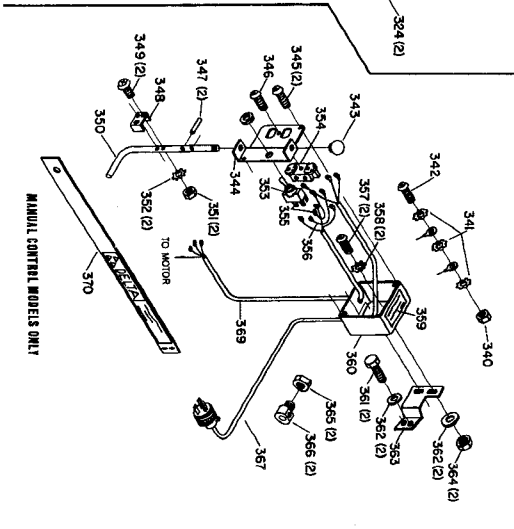

**8" X 14"  
HORIZONTAL BANDSAW**

**HBS-6**  
Part No. 1340231  
Revised: 12/15/97

SERVICE PARTS FOR 20-707 ELECTRICAL KIT (230 VOLT, SINGLE PHASE LVC)	
BAND SAW DRIVE MOTOR	82-040
COOLANT PUMP	20-711
MOTOR STARTER	52-704
HEATER	587-00-001-0333
START SWITCH	1341187
STOP SWITCH	1341189
LIMIT SWITCH	1341194

	SERVICE PARTS FOR 20-709 ELECTRICAL KIT (200 VOLTS, THREE PHASE)	SERVICE PARTS FOR 20-718 ELECTRICAL KIT (480 VOLTS, THREE PHASE)	SERVICE PARTS FOR 20-708 ELECTRICAL KIT (230 VOLTS, THREE PHASE)
BAND SAW DRIVE MOTOR	86-047	86-040	86-040
COOLANT PUMP	20-711	20-712	20-711
COOLANT PUMP TRANSFORMER	NONE	1201943	NONE
MOTOR STARTER	52-702	52-702	52-702
HEATER	587-00-001-0331	587-00-001-0321	587-00-001-0329
START SWITCH	1341187	1341187	1341187
STOP SWITCH	1341189	1341189	1341189
LIMIT SWITCH	1341194	1341194	1341194

SERVICE PARTS FOR 20-719 ELECTRICAL KIT	
BAND SAW DRIVE MOTOR	1341236
COOLANT PUMP	20-711
TOGGLE SWITCH	438-01-017-0176
DUPLEX OUTLET	1341203
CIRCUIT BREAKER	1341257

MAGNETIC CONTROL MODELS ONLY

MANUAL CONTROL MODELS ONLY

## Parts List for 20-714 Type 1

Item Number	Part Number	Description	Qty Required
232	000000-00	No Longer Available	1
233	1246014	CAP SCREW	3
234	1340991	OUTPUT SHAFT	1
235	1341043	KNOB	1
236	1341248	NUT	1
237	491956-00	WASHER	1
238	1341053	PULLEY COVER ASSY	1
239	1341224	LABEL	1
240	000000-00	No Longer Available	3
241	000000-00	No Longer Available	1
241	000000-00	No Longer Available	1
242	1341011	SCREW	1
243	1341269	DRIVEN PULLEY	1
244	1341011	SCREW	1
245	000000-00	No Longer Available	1
246	000000-00	No Longer Available	1
248	1341052	KEY	1
250	1341271	DASH POT ASSY	1
251	1341141	OIL SEAL	1
252	000000-00	No Longer Available	2
253	000000-00	No Longer Available	1
254	000000-00	No Longer Available	1
255	000000-00	No Longer Available	1
256	000000-00	No Longer Available	1
257	1341146	PISTON	1
258	1341147	OIL SEAL	1
259	1341148	SEAL	1