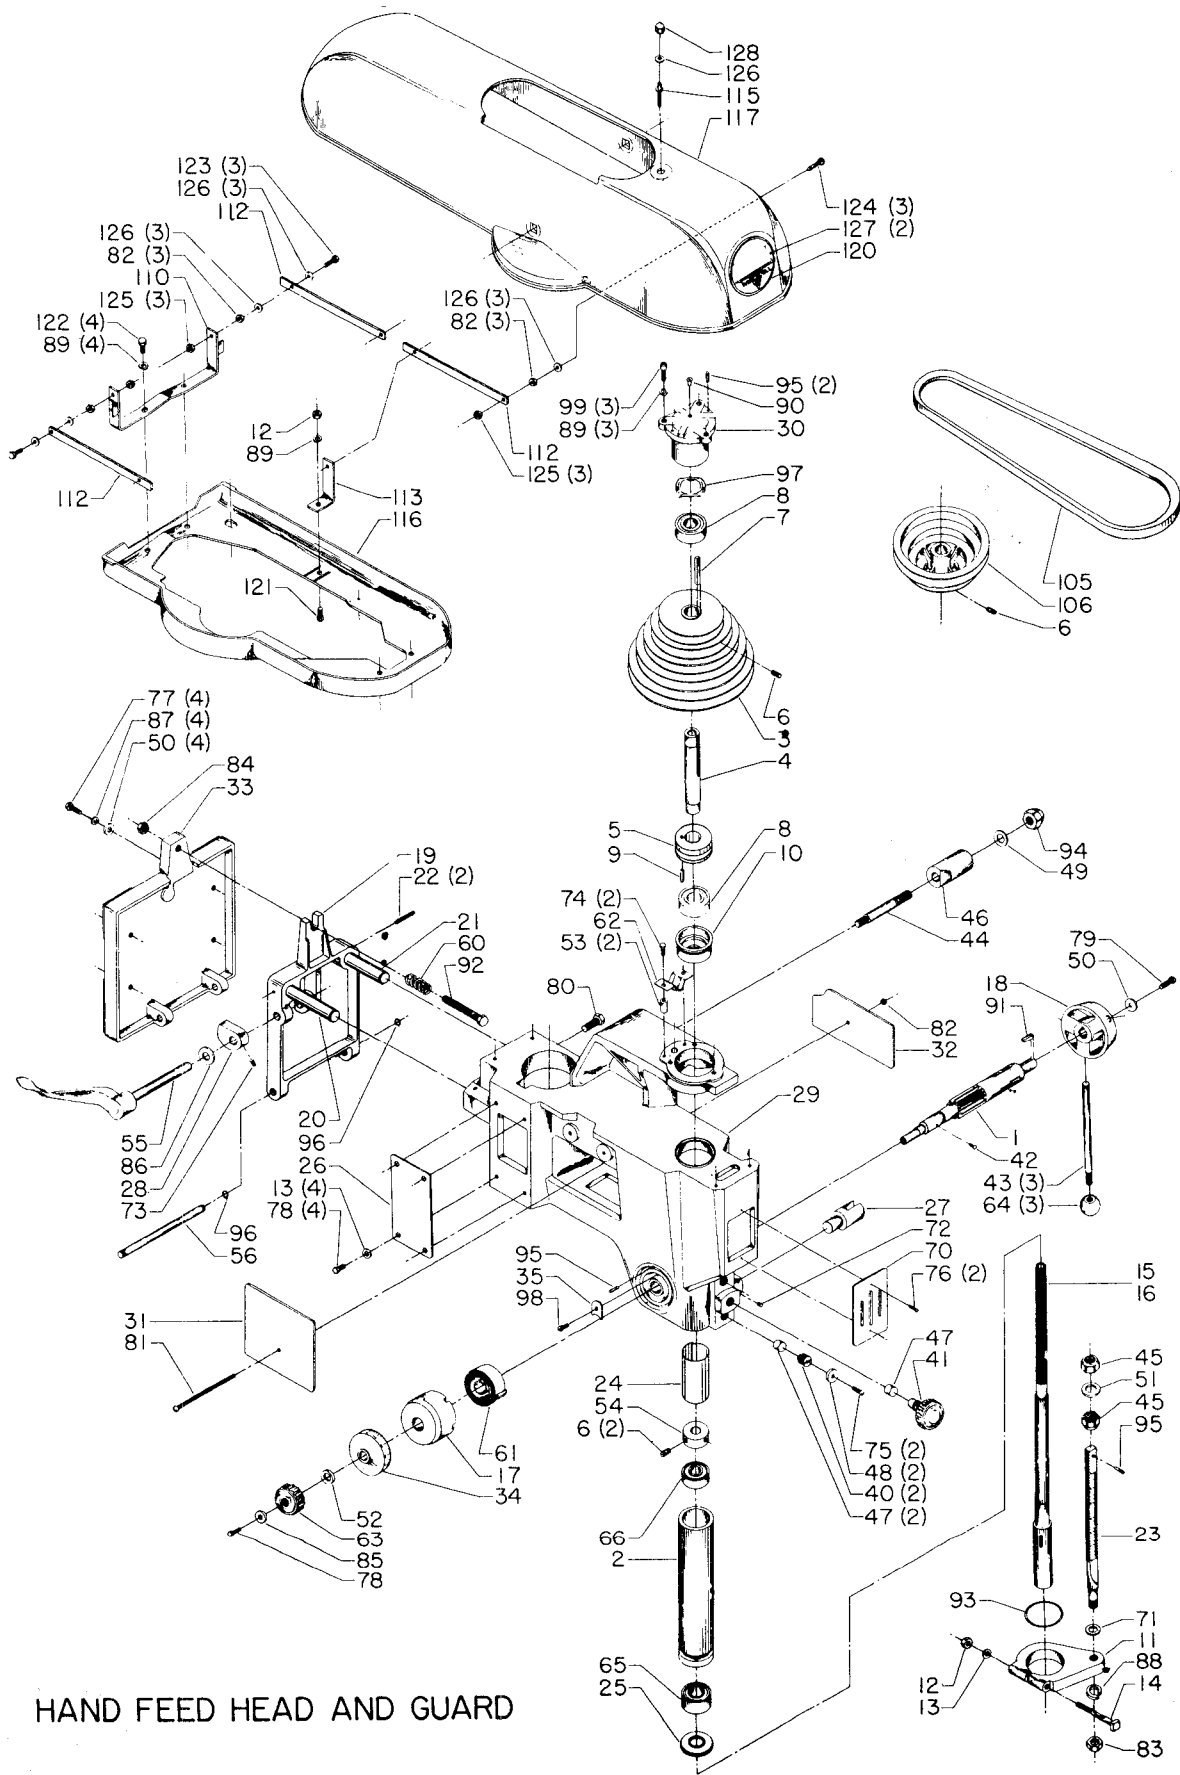

20" DRILL PRESS (old style)

HAND FEED HEAD AND GUARD