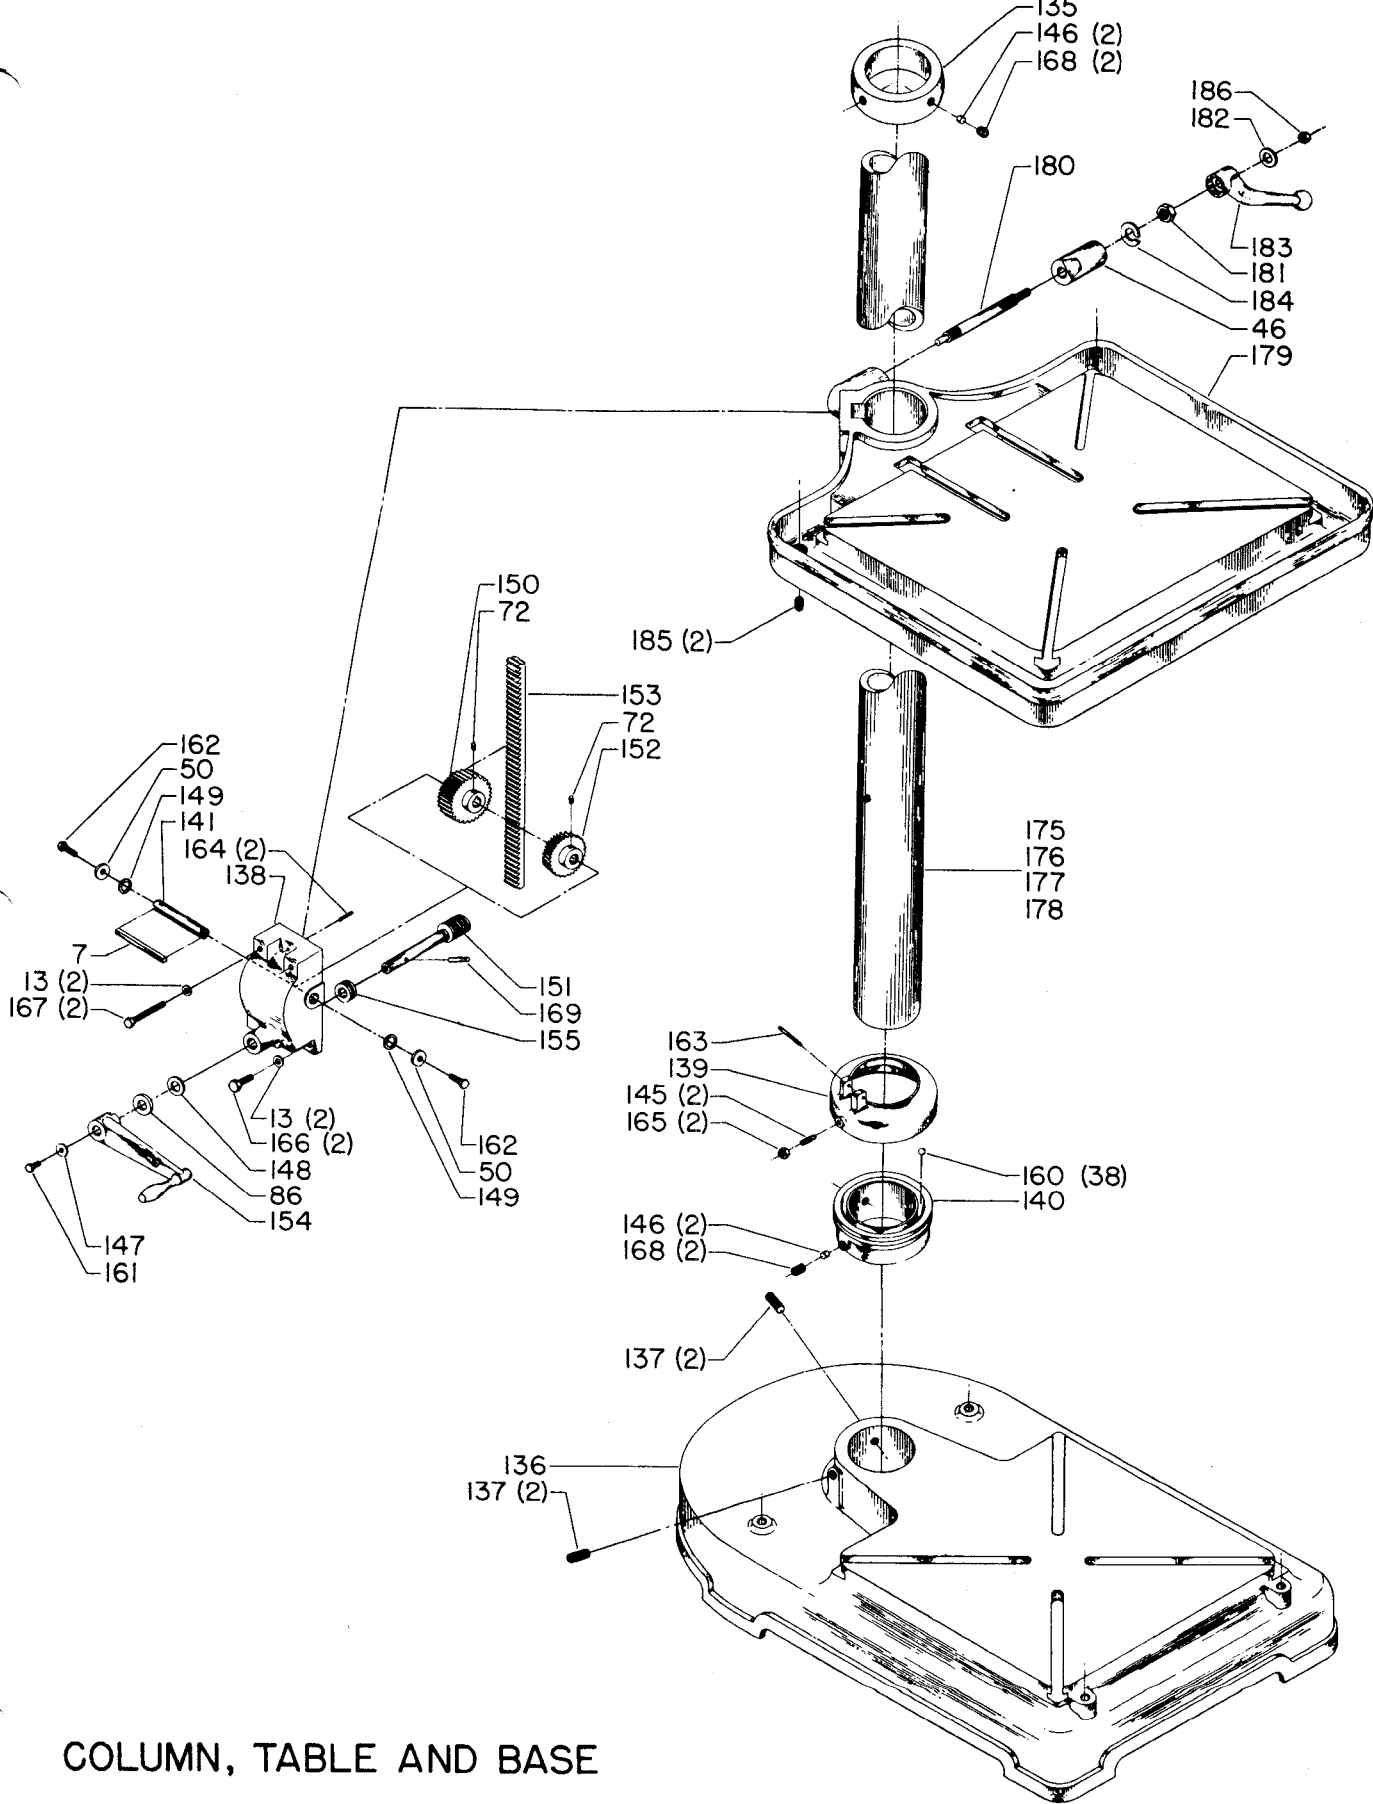

# 20" DRILL PRESS (old style)

HAND FEED HEAD AND GUARD

COLUMN, TABLE AND BASE

## Parts List for 20-535 Type 1

Item Number	Part Number	Description	Qty Required
1	000000-00	No Longer Available	1
2	000000-00	No Longer Available	1
3	000000-00	No Longer Available	1
4	401041065004	SHAFT	1
5	000000-00	No Longer Available	1
6	901041500217	SET SCREW	2
7	927030102668	KEY	1
8	920040205360	BEARING	1
9	905010106714	ROLL PIN	1
10	000000-00	No Longer Available	1
11	000000-00	No Longer Available	1
12	902010101300S	HEX NUT	1
13	904010101620S	WASHER	8
17	000000-00	No Longer Available	1
18	000000-00	No Longer Available	1
19	000000-00	No Longer Available	1
22	000000-00	No Longer Available	2
23	000000-00	No Longer Available	1
25	401040365001	FLINGER COLLAR	1
26	401040315005	COVER PLATE	1
27	000000-00	No Longer Available	1
28	000000-00	No Longer Available	1
29	000000-00	No Longer Available	1
30	000000-00	No Longer Available	1
31	000000-00	No Longer Available	1
32	000000-00	No Longer Available	1
33	000000-00	No Longer Available	1

## Parts List for 20-535 Type 1

Item Number	Part Number	Description	Qty Required
34	000000-00	No Longer Available	1
35	000000-00	No Longer Available	1
40	000000-00	No Longer Available	2
42	952011213274	SPRING PIN	1
43	000000-00	No Longer Available	1
44	000000-00	No Longer Available	1
45	000000-00	No Longer Available	1
47	000000-00	No Longer Available	2
49	000000-00	No Longer Available	1
50	904100315381	WASHER	4
51	000000-00	No Longer Available	1
52	000000-00	No Longer Available	1
54	904101812409	COLLAR	1
55	000000-00	No Longer Available	1
56	000000-00	No Longer Available	1
60	000000-00	No Longer Available	1
61	928080121766	RETURN SPRING	1
63	000000-00	No Longer Available	1
64	931010114796	KNOB - SCREW ON	3
70	402040310001S	SWITCH OPENING COVER	1
71	000000-00	No Longer Available	1
72	491950-00	SET SCREW	1
73	901041500231S	SET SCREW	1
74	901020100501	MACHINE SCREW	2
75	901020100503	MACHINE SCREW	2
77	901010600602	CAP SCREW	4
78	901010600605	CAP SCREW	4