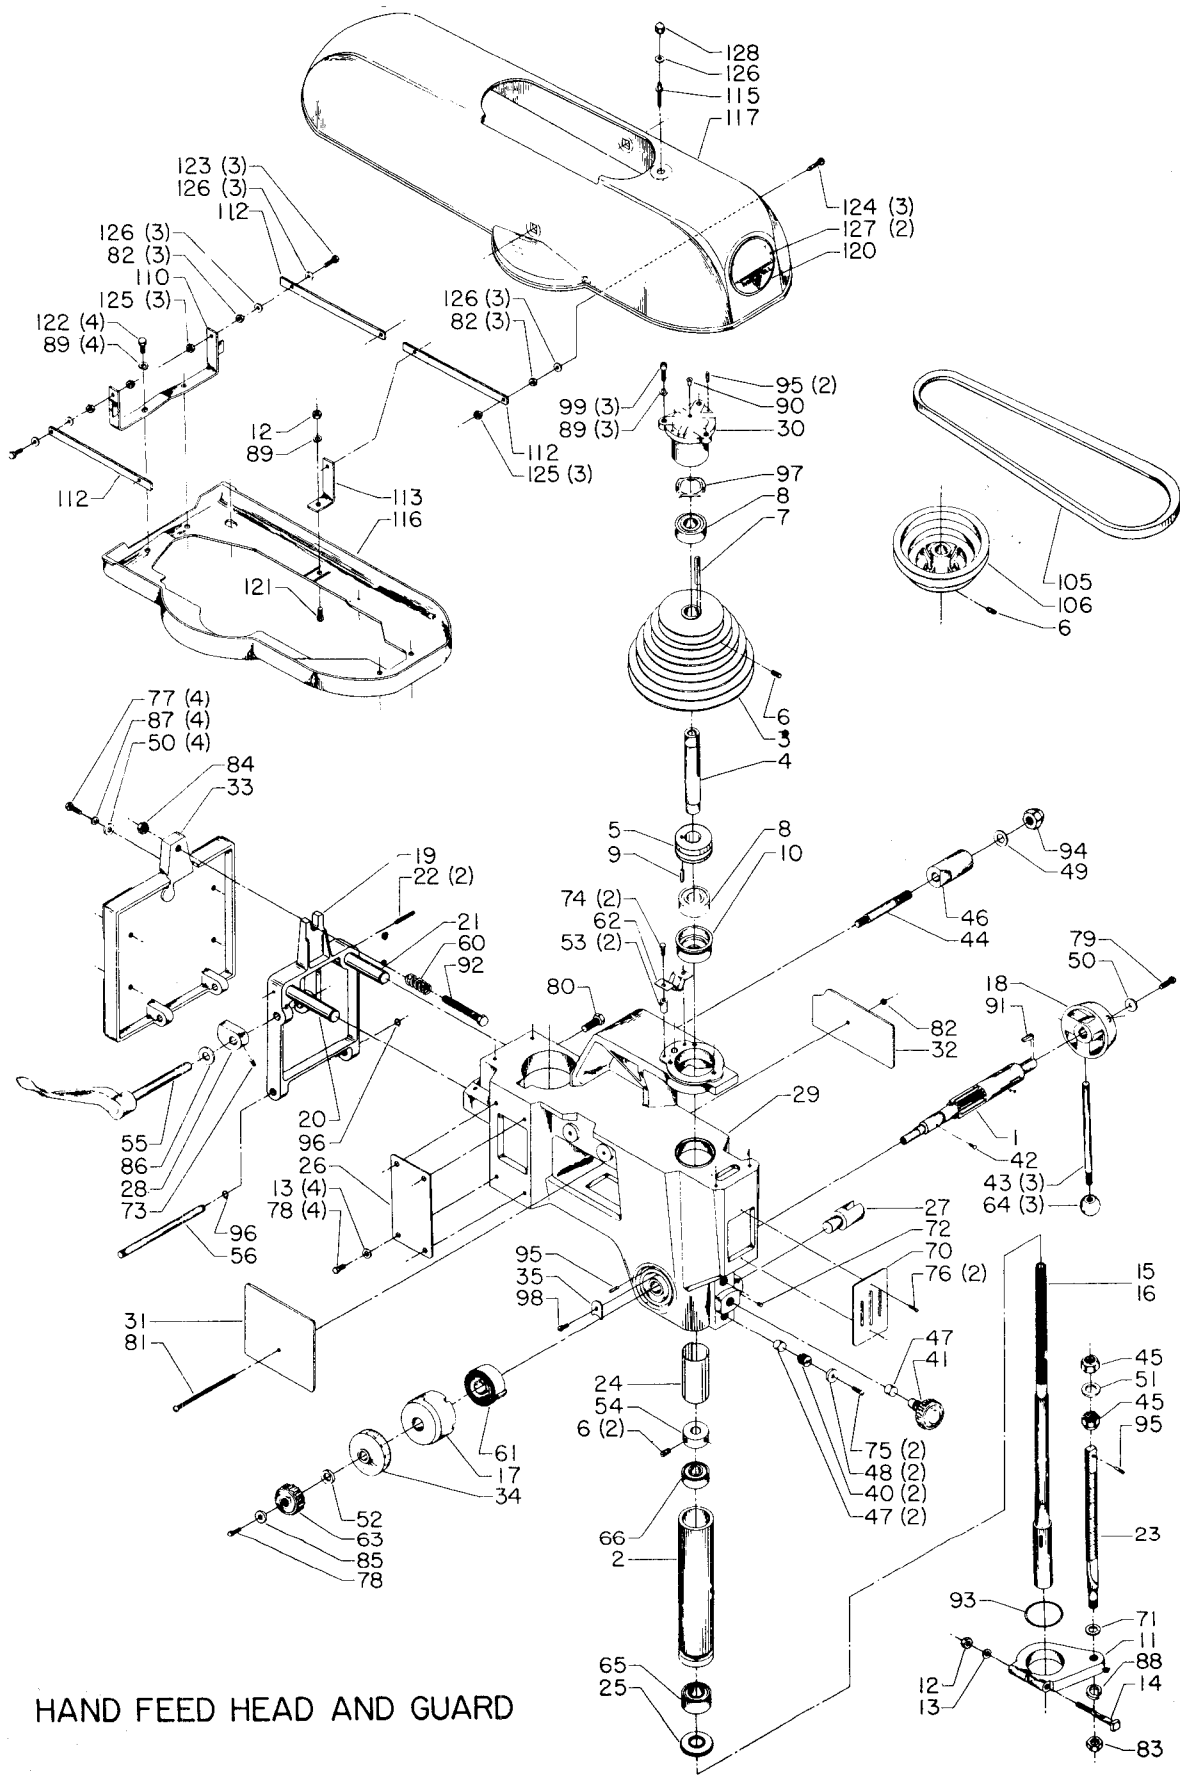

20" DRILL PRESS (old style)

HAND FEED HEAD AND GUARD

Parts List for 20-438 Type 1

Item Number	Part Number	Description	Qty Required
1	000000-00	No Longer Available	1
2	000000-00	No Longer Available	1
3	000000-00	No Longer Available	1
4	401041065004	SHAFT	1
5	000000-00	No Longer Available	1
6	901041500217	SET SCREW	2
7	927030102668	KEY	1
8	920040205360	BEARING	1
9	905010106714	ROLL PIN	1
10	000000-00	No Longer Available	1
11	000000-00	No Longer Available	1
12	902010101300S	HEX NUT	1
13	904010101620S	WASHER	8
17	000000-00	No Longer Available	1
18	000000-00	No Longer Available	1
19	000000-00	No Longer Available	1
22	000000-00	No Longer Available	2
23	000000-00	No Longer Available	1
25	401040365001	FLINGER COLLAR	1
26	401040315005	COVER PLATE	1
27	000000-00	No Longer Available	1
28	000000-00	No Longer Available	1
29	000000-00	No Longer Available	1
30	000000-00	No Longer Available	1
31	000000-00	No Longer Available	1
32	000000-00	No Longer Available	1
33	000000-00	No Longer Available	1