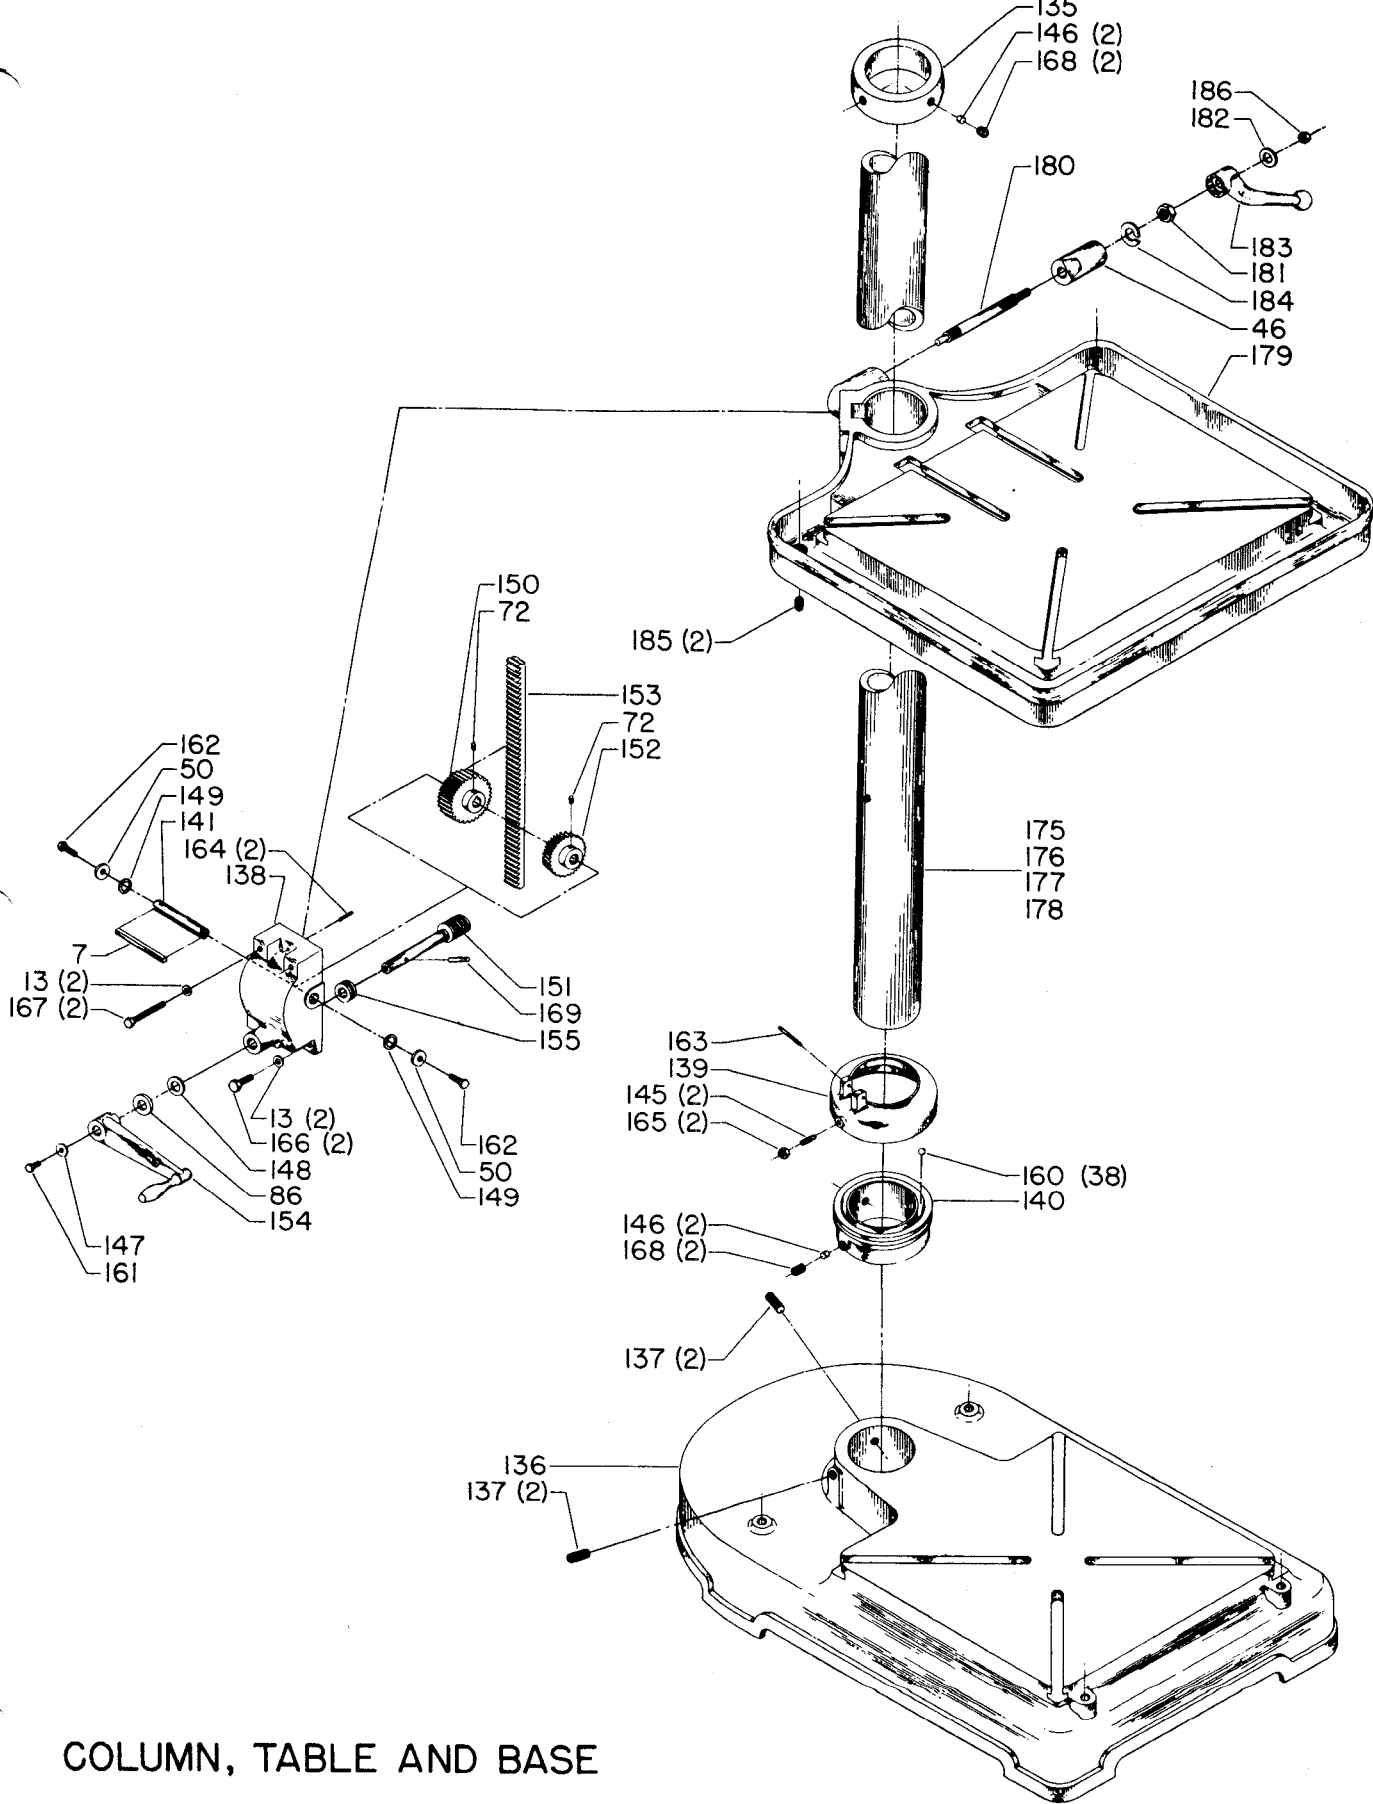

20" DRILL PRESS (old style)

HAND FEED HEAD AND GUARD

COLUMN, TABLE AND BASE

Parts List for 20-435 Type 1

Item Number	Part Number	Description	Qty Required
1	000000-00	No Longer Available	1
2	000000-00	No Longer Available	1
3	000000-00	No Longer Available	1
4	401041065004	SHAFT	1
5	000000-00	No Longer Available	1
6	901041500217	SET SCREW	2
7	927030102668	KEY	1
8	920040205360	BEARING	1
9	905010106714	ROLL PIN	1
10	000000-00	No Longer Available	1
11	000000-00	No Longer Available	1
12	902010101300S	HEX NUT	1
13	904010101620S	WASHER	8
17	000000-00	No Longer Available	1
18	000000-00	No Longer Available	1
19	000000-00	No Longer Available	1
22	000000-00	No Longer Available	2
23	000000-00	No Longer Available	1
25	401040365001	FLINGER COLLAR	1
26	401040315005	COVER PLATE	1
27	000000-00	No Longer Available	1
28	000000-00	No Longer Available	1
29	000000-00	No Longer Available	1
30	000000-00	No Longer Available	1
31	000000-00	No Longer Available	1
32	000000-00	No Longer Available	1
33	000000-00	No Longer Available	1

Parts List for 20-435 Type 1

Item Number	Part Number	Description	Qty Required
34	000000-00	No Longer Available	1
35	000000-00	No Longer Available	1
40	000000-00	No Longer Available	2
42	952011213274	SPRING PIN	1
43	000000-00	No Longer Available	1
44	000000-00	No Longer Available	1
45	000000-00	No Longer Available	1
47	000000-00	No Longer Available	2
49	000000-00	No Longer Available	1
50	904100315381	WASHER	4
51	000000-00	No Longer Available	1
52	000000-00	No Longer Available	1
54	904101812409	COLLAR	1
55	000000-00	No Longer Available	1
56	000000-00	No Longer Available	1
60	000000-00	No Longer Available	1
61	928080121766	RETURN SPRING	1
63	000000-00	No Longer Available	1
64	931010114796	KNOB - SCREW ON	3
70	402040310001S	SWITCH OPENING COVER	1
71	000000-00	No Longer Available	1
72	491950-00	SET SCREW	1
73	901041500231S	SET SCREW	1
74	901020100501	MACHINE SCREW	2
75	901020100503	MACHINE SCREW	2
77	901010600602	CAP SCREW	4
78	901010600605	CAP SCREW	4