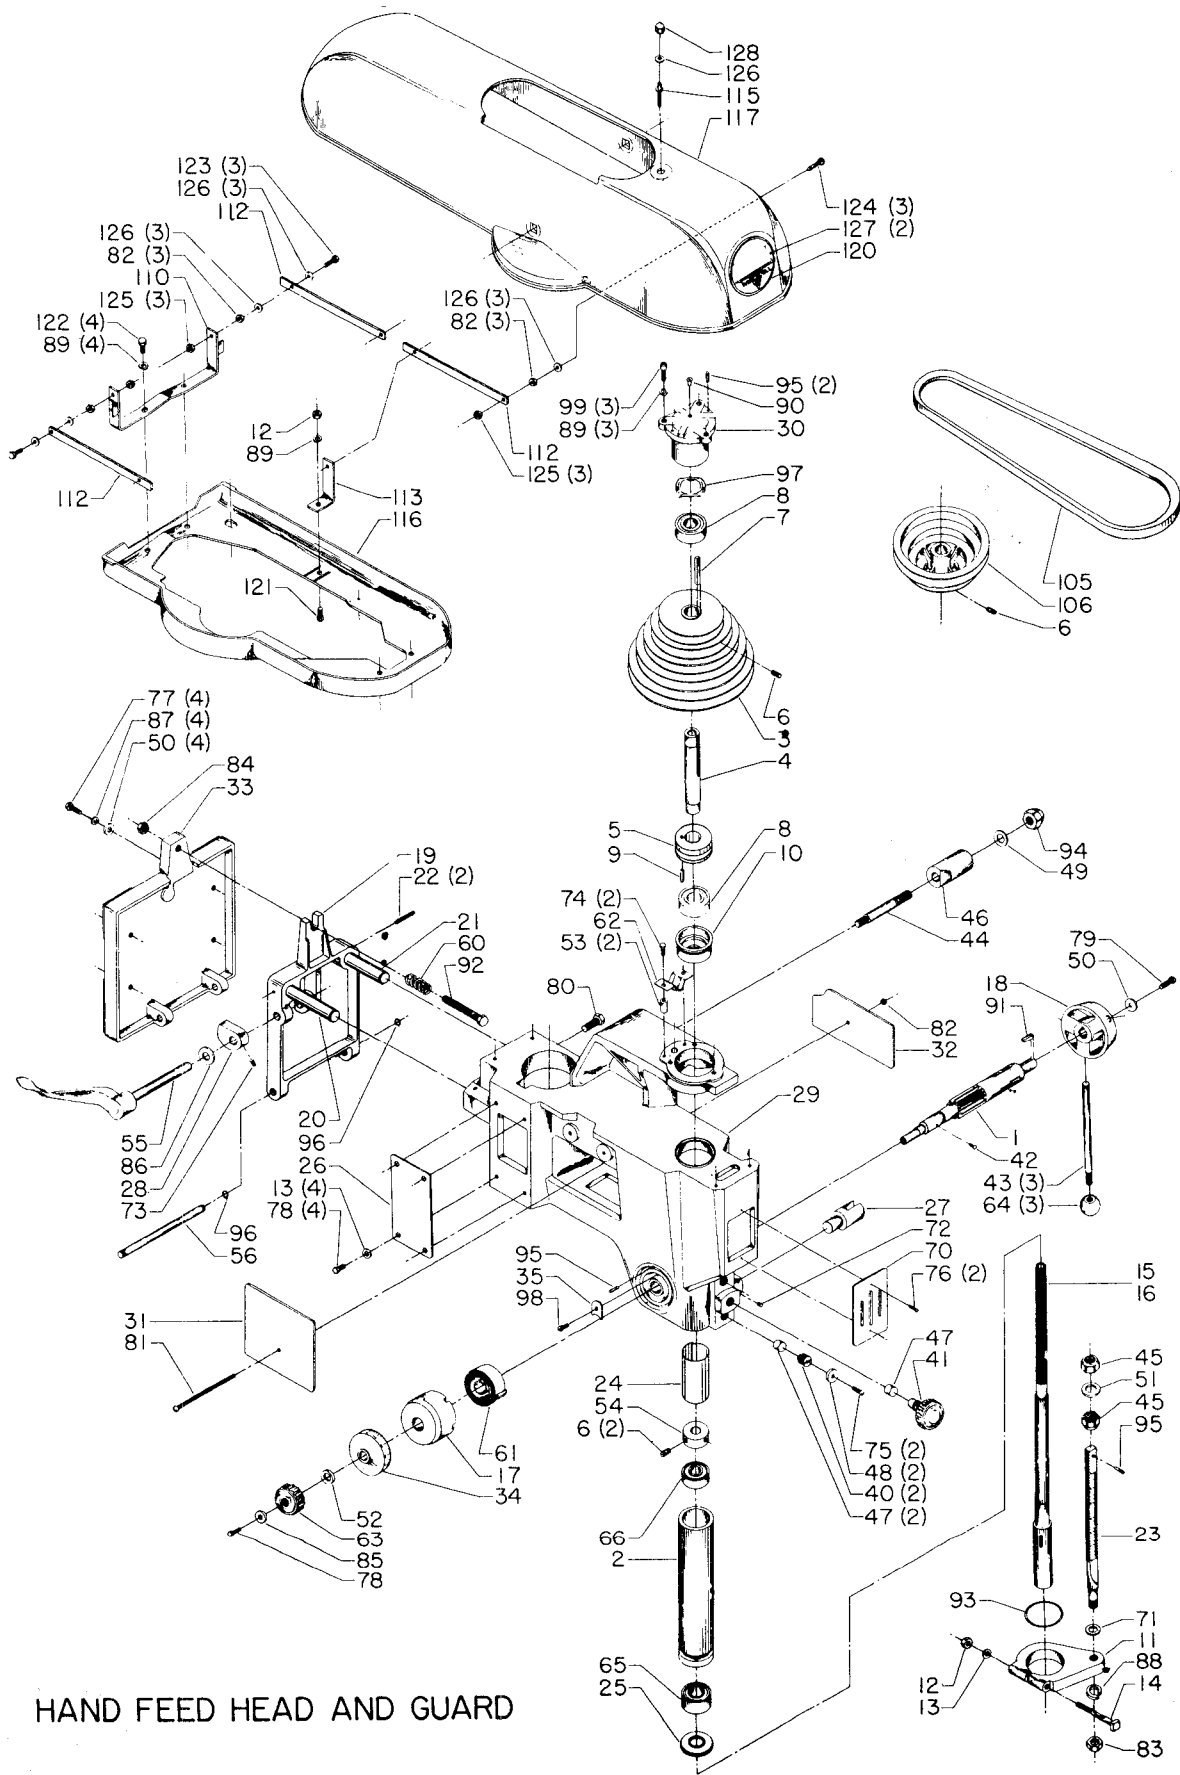

20" DRILL PRESS (old style)

HAND FEED HEAD AND GUARD

COLUMN, TABLE AND BASE

Parts List for 20-435 Type 1

Item Number	Part Number	Description	Qty Required
1	000000-00	No Longer Available	1
2	000000-00	No Longer Available	1
3	000000-00	No Longer Available	1
4	401041065004	SHAFT	1
5	000000-00	No Longer Available	1
6	901041500217	SET SCREW	2
7	927030102668	KEY	1
8	920040205360	BEARING	1
9	905010106714	ROLL PIN	1
10	000000-00	No Longer Available	1
11	000000-00	No Longer Available	1
12	902010101300S	HEX NUT	1
13	904010101620S	WASHER	8
17	000000-00	No Longer Available	1
18	000000-00	No Longer Available	1
19	000000-00	No Longer Available	1
22	000000-00	No Longer Available	2
23	000000-00	No Longer Available	1
25	401040365001	FLINGER COLLAR	1
26	401040315005	COVER PLATE	1
27	000000-00	No Longer Available	1
28	000000-00	No Longer Available	1
29	000000-00	No Longer Available	1
30	000000-00	No Longer Available	1
31	000000-00	No Longer Available	1
32	000000-00	No Longer Available	1
33	000000-00	No Longer Available	1

Parts List for 20-435 Type 1

Item Number	Part Number	Description	Qty Required
34	000000-00	No Longer Available	1
35	000000-00	No Longer Available	1
40	000000-00	No Longer Available	2
42	952011213274	SPRING PIN	1
43	000000-00	No Longer Available	1
44	000000-00	No Longer Available	1
45	000000-00	No Longer Available	1
47	000000-00	No Longer Available	2
49	000000-00	No Longer Available	1
50	904100315381	WASHER	4
51	000000-00	No Longer Available	1
52	000000-00	No Longer Available	1
54	904101812409	COLLAR	1
55	000000-00	No Longer Available	1
56	000000-00	No Longer Available	1
60	000000-00	No Longer Available	1
61	928080121766	RETURN SPRING	1
63	000000-00	No Longer Available	1
64	931010114796	KNOB - SCREW ON	3
70	402040310001S	SWITCH OPENING COVER	1
71	000000-00	No Longer Available	1
72	491950-00	SET SCREW	1
73	901041500231S	SET SCREW	1
74	901020100501	MACHINE SCREW	2
75	901020100503	MACHINE SCREW	2
77	901010600602	CAP SCREW	4
78	901010600605	CAP SCREW	4