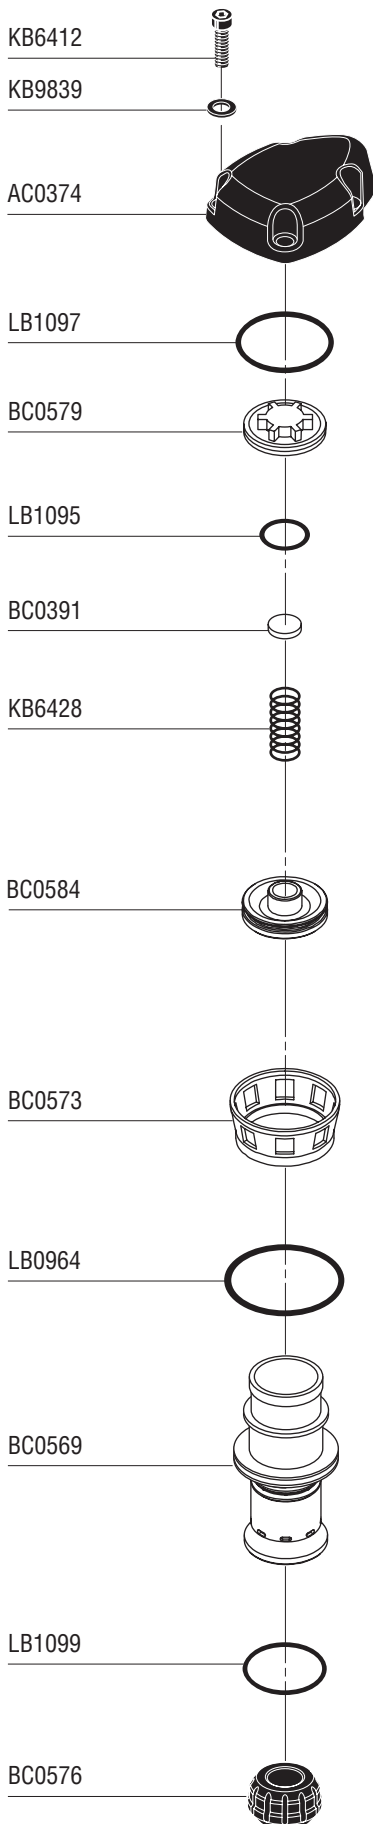

SENCO®

FinishPro® 15

18 ga. Brad Nailer

Parts Reference Guide

Repair Kit

YK0393

* Schematic drawings inside

Senco Products Inc.
8485 Broadwell Road
Cincinnati, Ohio 45244

Questions? Comments? call Senco's toll-free Action-line:
1-800-543-4596 (North and South America Only)
or e-mail: toolprof@senco.com

Visit Our Website: www.senco.com

Tool #	Model
1T0001N	Single-Sequential (US)
1T1001N	Single-Sequential (Japan)
1T1002N	Contact Actuation (Japan)
1T2001N	Single-Sequential (Euro)
1T2002N	Contact Actuation (Euro)
1T3001N	Single-Sequential (AU)
1T3002N	Contact Actuation (AU)

Tool #	Model	A	B	C
1T0001N	Single-Sequential (US)	HA0192	HG0190	GA0494
1T1001N	Single-Sequential (Japan)	HA0192	HG0193	GA0502
1T1002N	Contact Actuation (Japan)	HA0193	HG0193	GA0502
1T2001N	Single-Sequential (Euro)	HA0192	HG0194	GA0498
1T2002N	Contact Actuation (Euro)	HA0193	HG0194	GA0498
1T3001N	Single-Sequential (AU)	HA0192	HG0190	GA0494
1T3002N	Contact Actuation (AU)	HA0193	HG0190	GA0494

Available Plugs (Not Included with Tool)

	PC0479 ✓
Ind. Interchange 1/4" NPT	
	PC0486
Ind. Interchange 1/4" NPT	
	PC0468 ✓
Tru-Flate 1/4" NPT	
	PC0474
Tru-Flate 1/4" NPT	

✓ **Recommended Plugs**
Plugs shown smaller than actual size