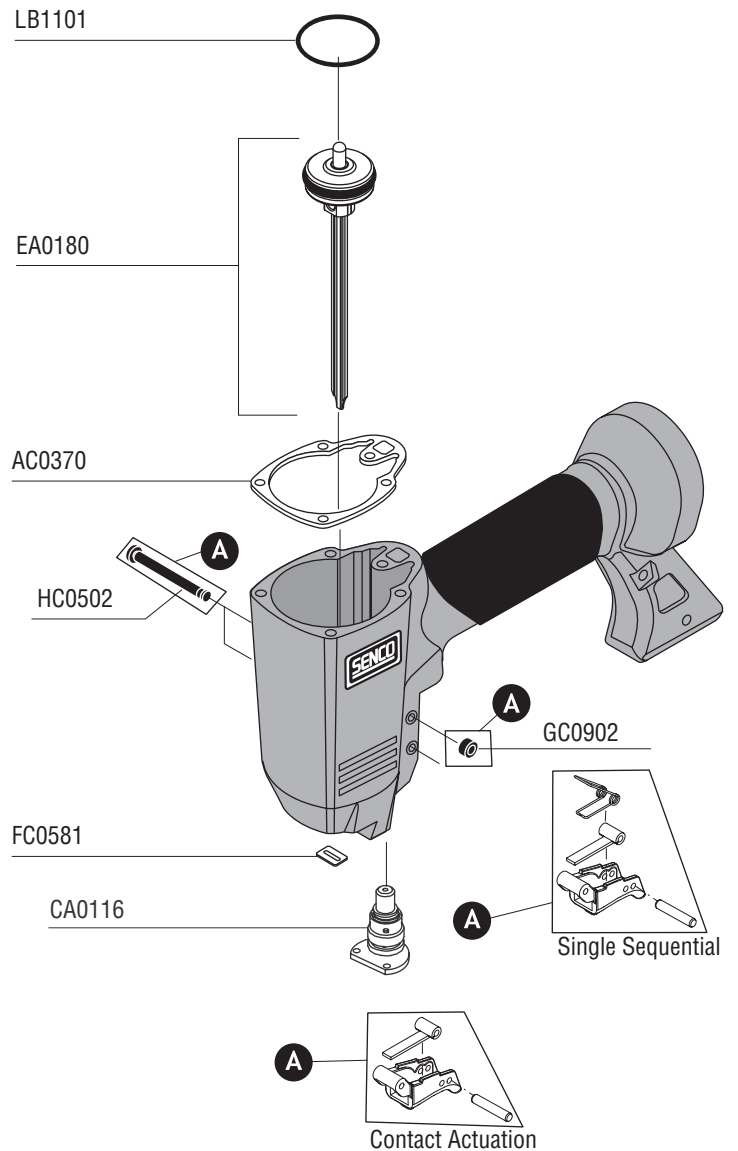

SENCO®

FinishPro® 15

18 ga. Brad Nailer

Parts Reference Guide

Repair Kit

YK0393

* Schematic drawings inside

Senco Products Inc.
8485 Broadwell Road
Cincinnati, Ohio 45244

Questions? Comments? call Senco's toll-free Action-line:
1-800-543-4596 (North and South America Only)
or e-mail: toolprof@senco.com

Visit Our Website: www.senco.com

Tool #	Model
1T0001N	Single-Sequential (US)
1T1001N	Single-Sequential (Japan)
1T1002N	Contact Actuation (Japan)
1T2001N	Single-Sequential (Euro)
1T2002N	Contact Actuation (Euro)
1T3001N	Single-Sequential (AU)
1T3002N	Contact Actuation (AU)

Tool #	Model	A	B	C
1T0001N	Single-Sequential (US)	HA0192	HG0190	GA0494
1T1001N	Single-Sequential (Japan)	HA0192	HG0193	GA0502
1T1002N	Contact Actuation (Japan)	HA0193	HG0193	GA0502
1T2001N	Single-Sequential (Euro)	HA0192	HG0194	GA0498
1T2002N	Contact Actuation (Euro)	HA0193	HG0194	GA0498
1T3001N	Single-Sequential (AU)	HA0192	HG0190	GA0494
1T3002N	Contact Actuation (AU)	HA0193	HG0190	GA0494

Available Plugs (Not Included with Tool)

	PC0479 ✓
Ind. Interchange 1/4" NPT	
	PC0486
Ind. Interchange 1/4" NPT	
	PC0468 ✓
Tru-Flate 1/4" NPT	
	PC0474
Tru-Flate 1/4" NPT	

✓ **Recommended Plugs**
Plugs shown smaller than actual size