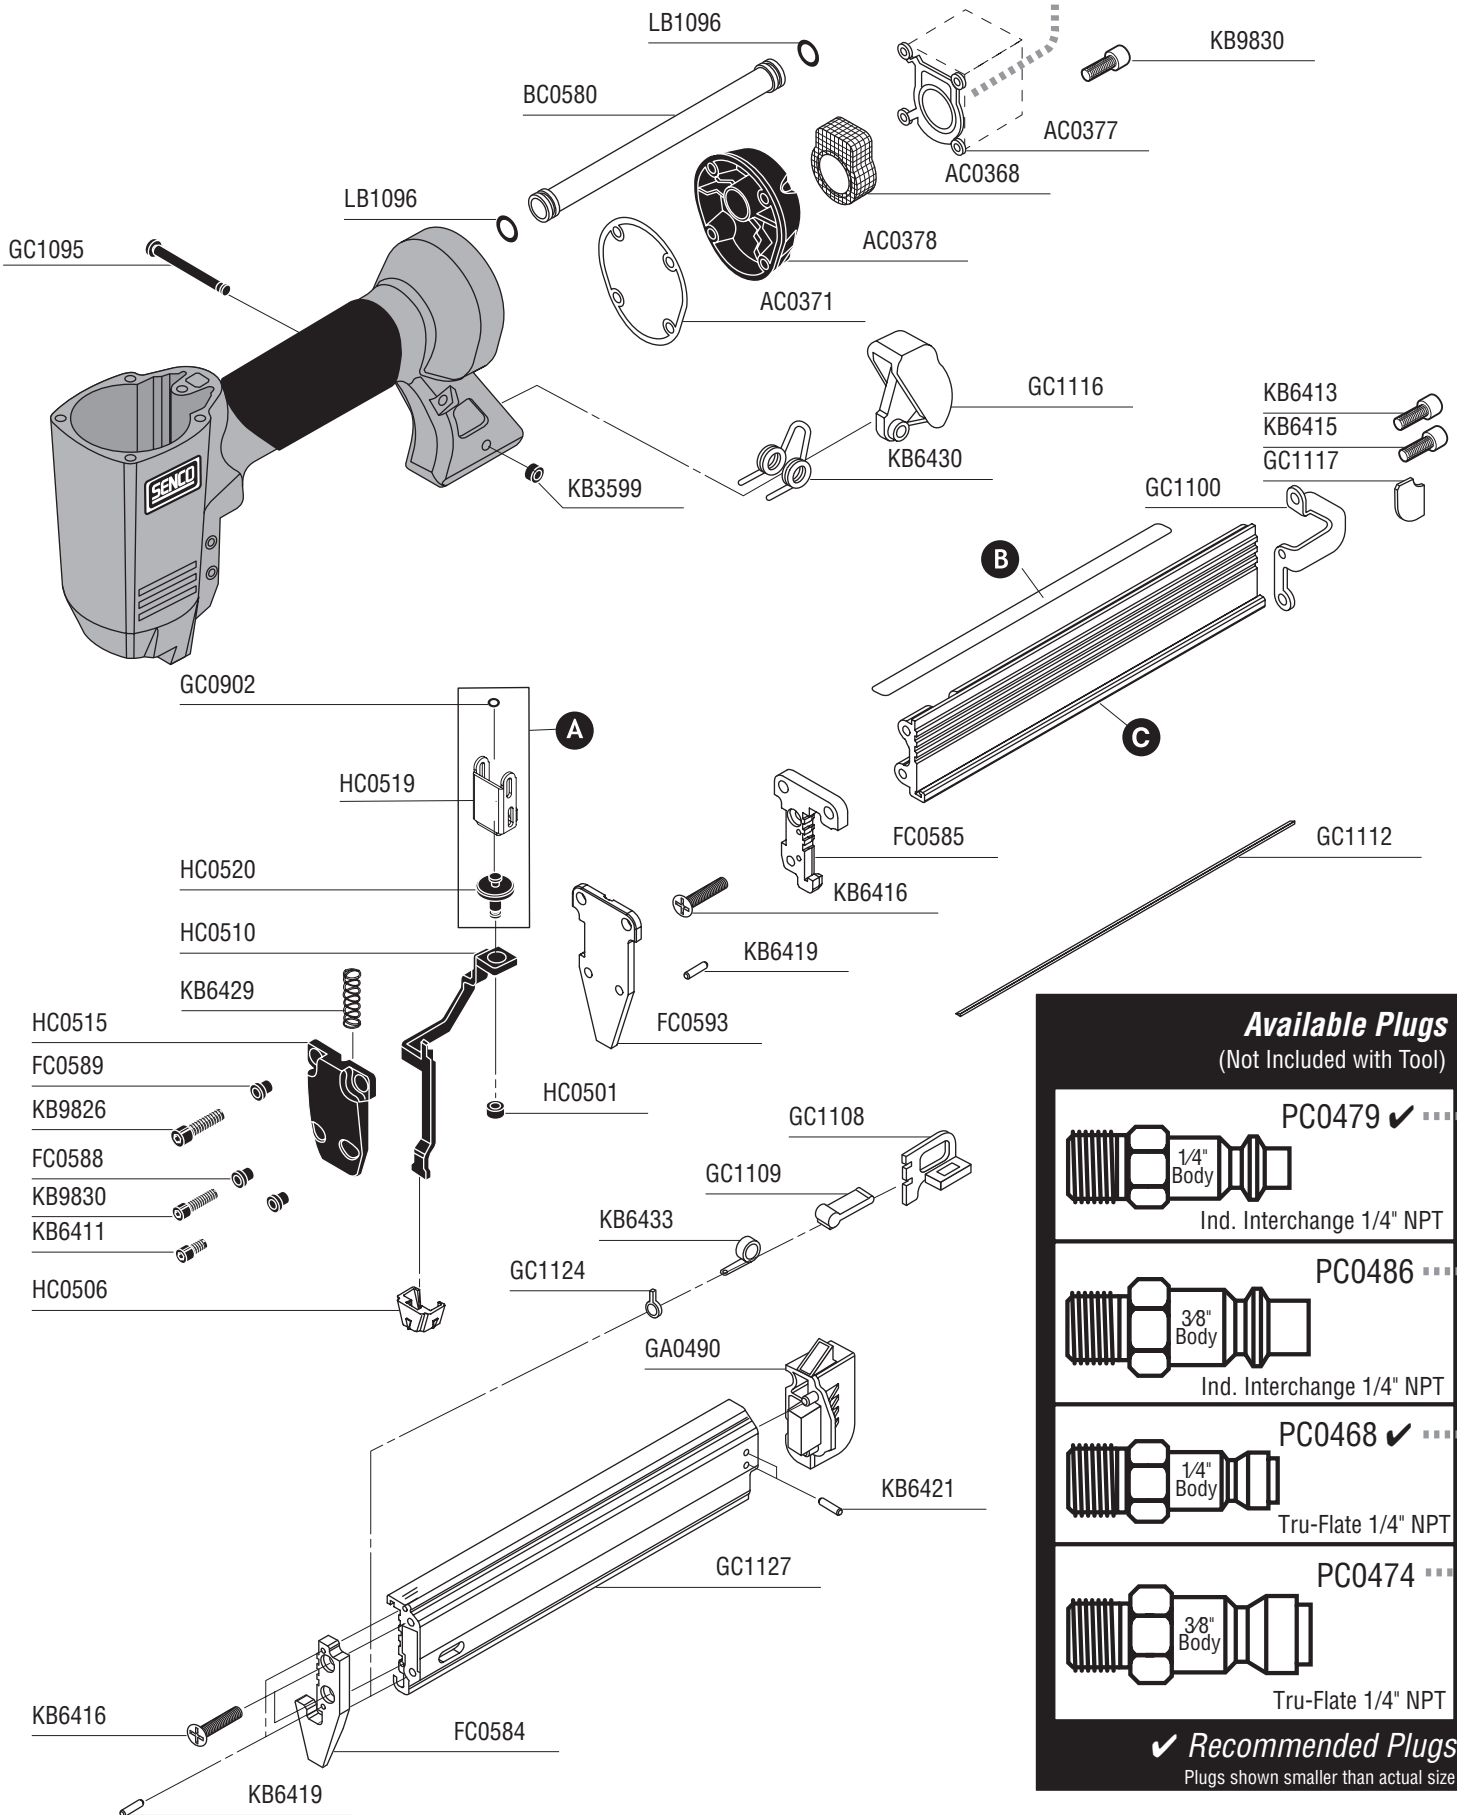

Tool #	Model	A	B	C
1T0001N	Single-Sequential (US)	HA0192	HG0190	GA0494
1T1001N	Single-Sequential (Japan)	HA0192	HG0193	GA0502
1T1002N	Contact Actuation (Japan)	HA0193	HG0193	GA0502
1T2001N	Single-Sequential (Euro)	HA0192	HG0194	GA0498
1T2002N	Contact Actuation (Euro)	HA0193	HG0194	GA0498
1T3001N	Single-Sequential (AU)	HA0192	HG0190	GA0494
1T3002N	Contact Actuation (AU)	HA0193	HG0190	GA0494

Available Plugs (Not Included with Tool)

	PC0479 ✓
Ind. Interchange 1/4" NPT	
	PC0486
Ind. Interchange 1/4" NPT	
	PC0468 ✓
Tru-Flate 1/4" NPT	
	PC0474
Tru-Flate 1/4" NPT	

✓ **Recommended Plugs**
Plugs shown smaller than actual size