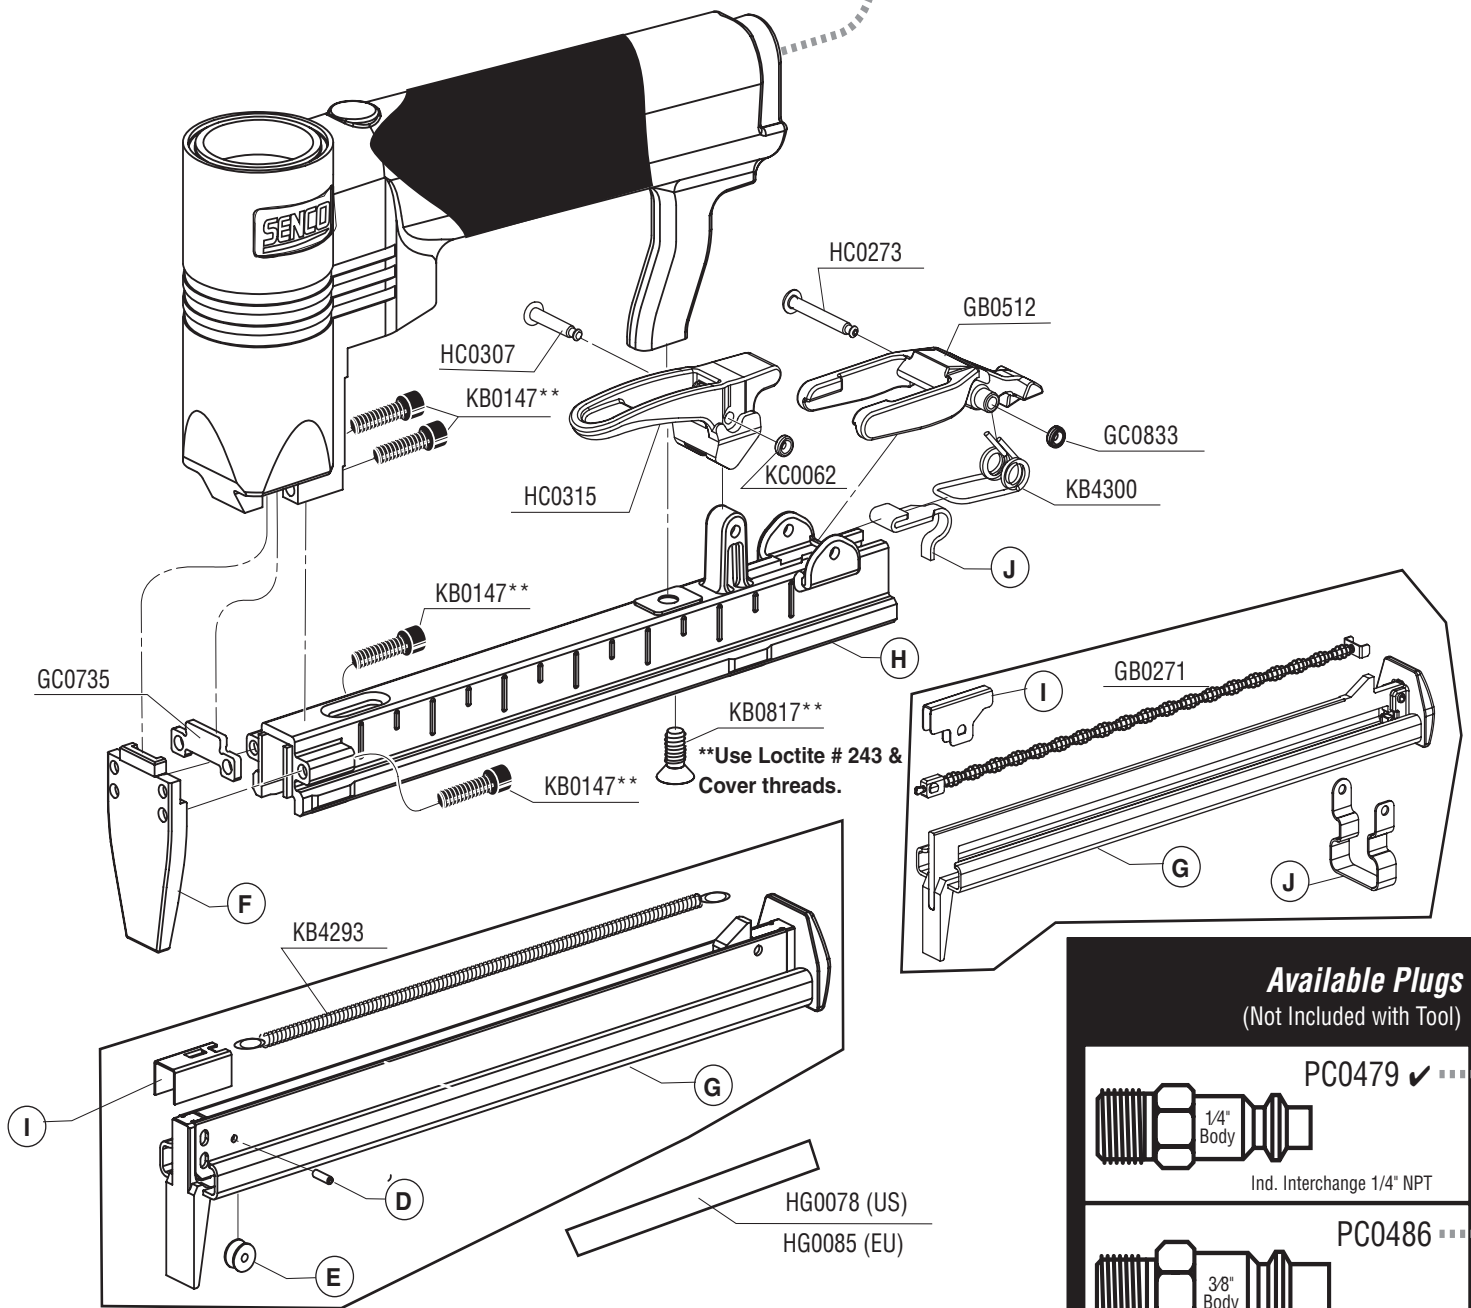

SFW10XP Fine Wire Stapler

1/16"CSK DRIVER ASSEMBLY

C06-C10	EA0147	1/16" CSK
F06-F08	EA0148	1/16" CSK

Model	A	B	C
1D0101N	A06-D10	EA0144	BF0222
1D2001N	A06-D10	EA0144	BF0222
1D0111N	E06-E10	EA0058	BF0222
1D2011N	E06-E10	EA0058	BF0222
1D0121N	C06-C10	EA0036	BF0218
1D2021N	C06-C10	EA0036	BF0218
1D0131N	G06-G10	EA0038	BF0221
1D2031N	G06-G10	EA0038	BF0221
1D0141N	B06-B08	EA0039	BF0220
1D2041N	B06-B08	EA0039	BF0220
1D0151N	F06-F08	EA0037	BF0221
1D2051N	F06-F08	EA0037	BF0221
1D0061N	AT06-AT10	EA0130	BF0220
1D2061N	AT06-AT10	EA0130	BF0220

- * Does Not Include O-rings
- * No incluye sellos de gomas
- * Ohne Dichtringe
- * Joints exclus

SFW10XP Fine Wire Stapler

Model	A	D	E	F	G	H	I	J
1D0101N	A06-D10	N/A	N/A	FC0425	GB0526	GB0532	GC0770	GC0769
1D2001N	A06-D10	N/A	N/A	FC0425	GB0536	GB0532	GC0770	GC0769
1D0111N	E06-E10	N/A	N/A	FC0426	GB0526	GB0533	GC0770	GC0769
1D2011N	E06-E10	N/A	N/A	FC0426	GB0536	GB0533	GC0770	GC0769
1D0121N	C06-C10	KB5145	GC0759	FC0418	GB0473	GB0527	GC0758	GC0763
1D2021N	C06-C10	KB5145	GC0759	FC0418	GB0475	GB0527	GC0758	GC0763
1D0131N	G06-G10	KB5145	GC0759	FC0419	GB0473	GB0528	GC0758	GC0763
1D2031N	G06-G10	KB5145	GC0759	FC0419	GB0475	GB0528	GC0758	GC0763
1D0141N	B06-B08	KB5144	GC0756	FC0420	GB0474	GB0529	GC0755	GC0763
1D2041N	B06-B08	KB5144	GC0756	FC0420	GB0476	GB0529	GC0755	GC0763
1D0151N	F06-F08	KB5144	GC0756	FC0421	GB0474	GB0530	GC0755	GC0763
1D2051N	F06-F08	KB5144	GC0756	FC0421	GB0476	GB0530	GC0755	GC0763
1D0061N	AT06-AT10	KB5144	GC0756	FC0422	GB0474	GB0531	GC0755	GC0763
1D2061N	AT06-AT10	KB5144	GC0756	FC0422	GB0476	GB0531	GC0755	GC0763

Available Plugs

(Not Included with Tool)

PC0479 ✓

1/4" Body
Ind. Interchange 1/4" NPT

PC0486

3/8" Body
Ind. Interchange 1/4" NPT

PC0468 ✓

1/4" Body
Tru-Flate 1/4" NPT

PC0474

3/8" Body
Tru-Flate 1/4" NPT

✓ **Recommended Plugs**
Plugs shown smaller than actual size

SFW10XP Fine Wire Stapler

REPLACEMENT PARTS LIST • LISTA DE PARTES DE REPUESTO • ERSATSTEILE-LISTE • LISTE DE PIÈCES DE RECHANGE