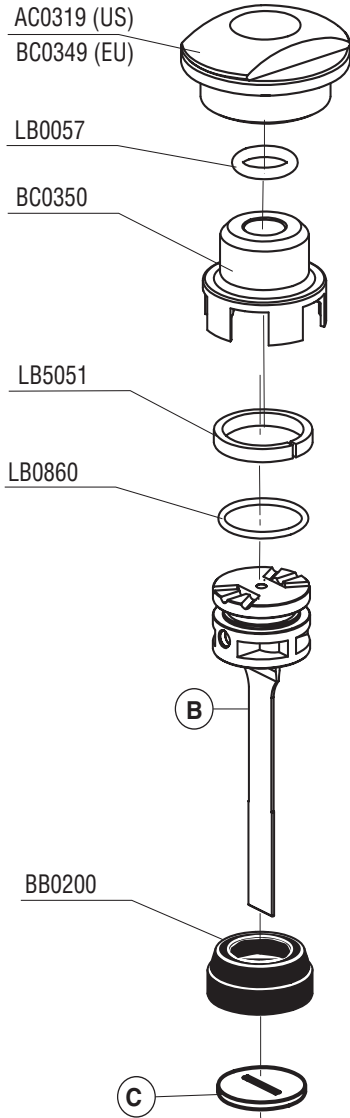

SFW10XP Fine Wire Stapler

1/16"CSK DRIVER ASSEMBLY

C06-C10	EA0147	1/16" CSK
F06-F08	EA0148	1/16" CSK

Model	A	B	C
1D0101N	A06-D10	EA0144	BF0222
1D2001N	A06-D10	EA0144	BF0222
1D0111N	E06-E10	EA0058	BF0222
1D2011N	E06-E10	EA0058	BF0222
1D0121N	C06-C10	EA0036	BF0218
1D2021N	C06-C10	EA0036	BF0218
1D0131N	G06-G10	EA0038	BF0221
1D2031N	G06-G10	EA0038	BF0221
1D0141N	B06-B08	EA0039	BF0220
1D2041N	B06-B08	EA0039	BF0220
1D0151N	F06-F08	EA0037	BF0221
1D2051N	F06-F08	EA0037	BF0221
1D0061N	AT06-AT10	EA0130	BF0220
1D2061N	AT06-AT10	EA0130	BF0220

- * Does Not Include O-rings
- * No incluye sellos de gomas
- * Ohne Dichtringe
- * Joints exclus

SFW10XP Fine Wire Stapler

Model	A	D	E	F	G	H	I	J
1D0101N	A06-D10	N/A	N/A	FC0425	GB0526	GB0532	GC0770	GC0769
1D2001N	A06-D10	N/A	N/A	FC0425	GB0536	GB0532	GC0770	GC0769
1D0111N	E06-E10	N/A	N/A	FC0426	GB0526	GB0533	GC0770	GC0769
1D2011N	E06-E10	N/A	N/A	FC0426	GB0536	GB0533	GC0770	GC0769
1D0121N	C06-C10	KB5145	GC0759	FC0418	GB0473	GB0527	GC0758	GC0763
1D2021N	C06-C10	KB5145	GC0759	FC0418	GB0475	GB0527	GC0758	GC0763
1D0131N	G06-G10	KB5145	GC0759	FC0419	GB0473	GB0528	GC0758	GC0763
1D2031N	G06-G10	KB5145	GC0759	FC0419	GB0475	GB0528	GC0758	GC0763
1D0141N	B06-B08	KB5144	GC0756	FC0420	GB0474	GB0529	GC0755	GC0763
1D2041N	B06-B08	KB5144	GC0756	FC0420	GB0476	GB0529	GC0755	GC0763
1D0151N	F06-F08	KB5144	GC0756	FC0421	GB0474	GB0530	GC0755	GC0763
1D2051N	F06-F08	KB5144	GC0756	FC0421	GB0476	GB0530	GC0755	GC0763
1D0061N	AT06-AT10	KB5144	GC0756	FC0422	GB0474	GB0531	GC0755	GC0763
1D2061N	AT06-AT10	KB5144	GC0756	FC0422	GB0476	GB0531	GC0755	GC0763

Available Plugs

(Not Included with Tool)

PC0479 ✓

1/4" Body
Ind. Interchange 1/4" NPT

PC0486

3/8" Body
Ind. Interchange 1/4" NPT

PC0468 ✓

1/4" Body
Tru-Flate 1/4" NPT

PC0474

3/8" Body
Tru-Flate 1/4" NPT

✓ **Recommended Plugs**
Plugs shown smaller than actual size

SFW10XP Fine Wire Stapler

REPLACEMENT PARTS LIST • LISTA DE PARTES DE REPUESTO • ERSATSTEILE-LISTE • LISTE DE PIÈCES DE RECHANGE