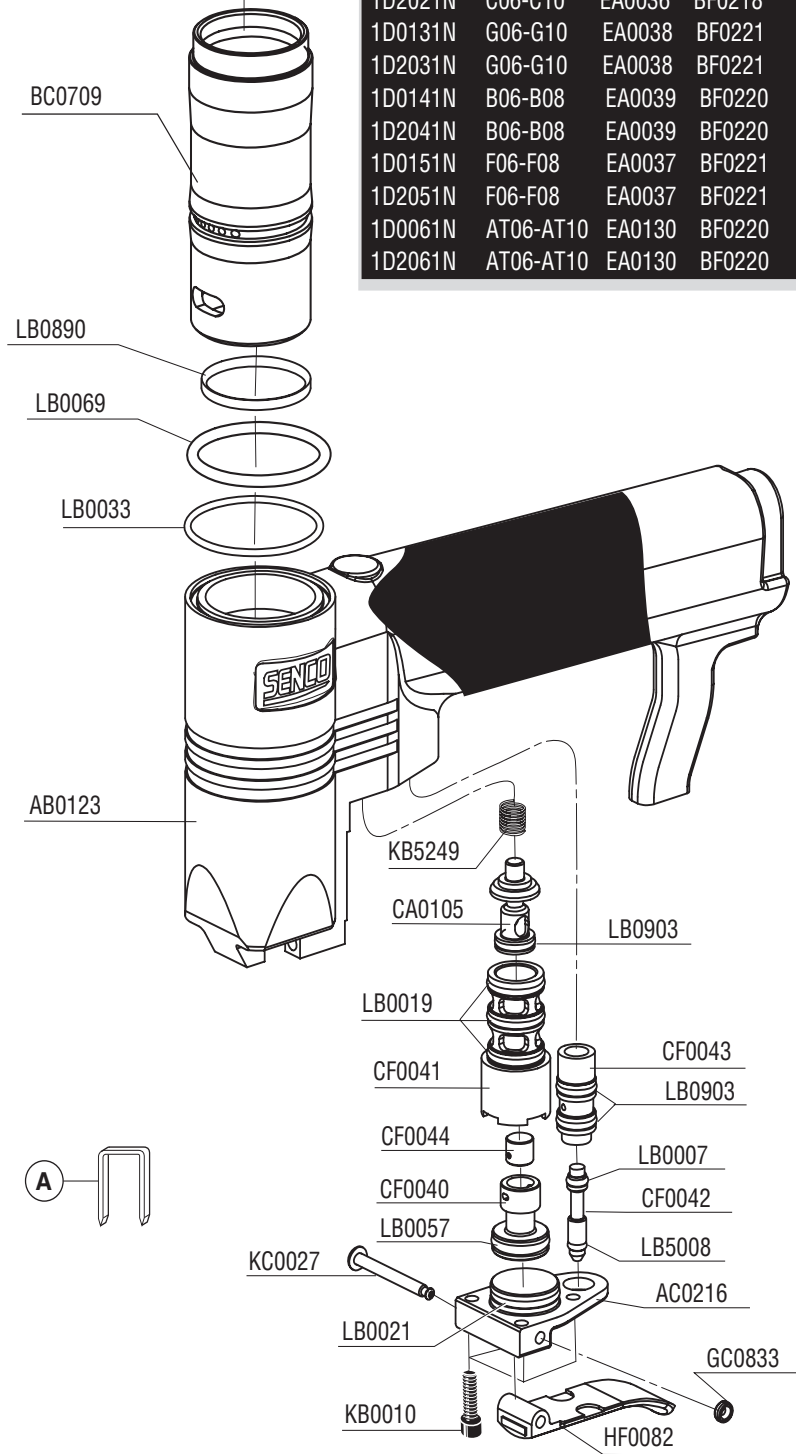

SFW10XP Fine Wire Stapler

1/16"CSK DRIVER ASSEMBLY

C06-C10	EA0147	1/16" CSK
F06-F08	EA0148	1/16" CSK

Model	A	B	C
1D0101N	A06-D10	EA0144	BF0222
1D2001N	A06-D10	EA0144	BF0222
1D0111N	E06-E10	EA0058	BF0222
1D2011N	E06-E10	EA0058	BF0222
1D0121N	C06-C10	EA0036	BF0218
1D2021N	C06-C10	EA0036	BF0218
1D0131N	G06-G10	EA0038	BF0221
1D2031N	G06-G10	EA0038	BF0221
1D0141N	B06-B08	EA0039	BF0220
1D2041N	B06-B08	EA0039	BF0220
1D0151N	F06-F08	EA0037	BF0221
1D2051N	F06-F08	EA0037	BF0221
1D0061N	AT06-AT10	EA0130	BF0220
1D2061N	AT06-AT10	EA0130	BF0220

- * Does Not Include O-rings
- * No incluye sellos de gomas
- * Ohne Dichtringe
- * Joints exclus

SFW10XP Fine Wire Stapler

Model	A	D	E	F	G	H	I	J
1D0101N	A06-D10	N/A	N/A	FC0425	GB0526	GB0532	GC0770	GC0769
1D2001N	A06-D10	N/A	N/A	FC0425	GB0536	GB0532	GC0770	GC0769
1D0111N	E06-E10	N/A	N/A	FC0426	GB0526	GB0533	GC0770	GC0769
1D2011N	E06-E10	N/A	N/A	FC0426	GB0536	GB0533	GC0770	GC0769
1D0121N	C06-C10	KB5145	GC0759	FC0418	GB0473	GB0527	GC0758	GC0763
1D2021N	C06-C10	KB5145	GC0759	FC0418	GB0475	GB0527	GC0758	GC0763
1D0131N	G06-G10	KB5145	GC0759	FC0419	GB0473	GB0528	GC0758	GC0763
1D2031N	G06-G10	KB5145	GC0759	FC0419	GB0475	GB0528	GC0758	GC0763
1D0141N	B06-B08	KB5144	GC0756	FC0420	GB0474	GB0529	GC0755	GC0763
1D2041N	B06-B08	KB5144	GC0756	FC0420	GB0476	GB0529	GC0755	GC0763
1D0151N	F06-F08	KB5144	GC0756	FC0421	GB0474	GB0530	GC0755	GC0763
1D2051N	F06-F08	KB5144	GC0756	FC0421	GB0476	GB0530	GC0755	GC0763
1D0061N	AT06-AT10	KB5144	GC0756	FC0422	GB0474	GB0531	GC0755	GC0763
1D2061N	AT06-AT10	KB5144	GC0756	FC0422	GB0476	GB0531	GC0755	GC0763

Available Plugs

(Not Included with Tool)

PC0479 ✓

1/4" Body
Ind. Interchange 1/4" NPT

PC0486

3/8" Body
Ind. Interchange 1/4" NPT

PC0468 ✓

1/4" Body
Tru-Flate 1/4" NPT

PC0474

3/8" Body
Tru-Flate 1/4" NPT

✓ **Recommended Plugs**
Plugs shown smaller than actual size

SFW10XP Fine Wire Stapler

REPLACEMENT PARTS LIST • LISTA DE PARTES DE REPUESTO • ERSATSTEILE-LISTE • LISTE DE PIÈCES DE RECHANGE