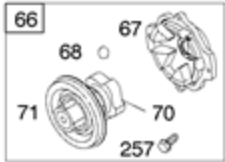

1036 EMISSION LABEL

1019 LABEL KIT