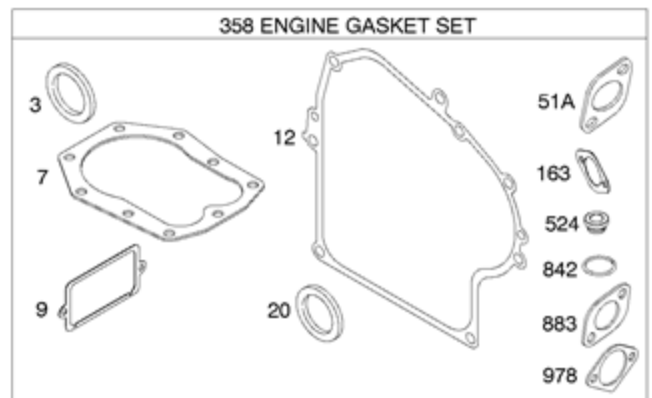

DC ONLY	
SEE FLYWHEEL ASSEMBLY	
474	
877	
1059	
578A	

NOTE: ALL OLD STYLE STATORS USE REFERENCE NUMBER 1119 MOUNTING SCREW

<b>Ref #</b>	<b>Part #</b>	<b>Description</b>	<b>Context Note</b>	<b>Foot Note</b>
3	391086S	Seal-Oil	(Magneto Side)	
7	272163S	Gasket-Cylinder Head		
9	27803S	Gasket-Breather		
12	27877	Gasket-Crankcase	(.009" Thick)	
12	27876	Gasket-Crankcase	(.005" Thick)	
12	692221	Gasket-Crankcase	(.015" Thick)	
20	391086S	Seal-Oil	(PTO Side)	
51A	691885	Gasket-Intake	(Manifold To Engine)	
163	692277	Gasket-Air Cleaner		
356B	398838	Wire-Stop		
358	497070	Gasket Set-Engine		
474	696578	Alternator	(DC Only)	
524	281370S	Seal-Dipstick Tube		
578A	692306	Wire Assembly	(Alternator)	
729	690603	Clip-Wire		
842	691870	Seal-O Ring	(Dipstick Tube)	
877	393814	Wire/Connector-Alternator	(DC Only)	
883	692237	Gasket-Exhaust		
895	692309	Switch-Rotary		
978	273326S	Gasket-Oil Gard		
1054	280275	Tie-Cable		
1059	698516	Kit-Screw/Washer		
1095	498534	Gasket Set-Valve		
1119	691183	Screw	(Alternator)	

<b>Ref #</b>	<b>Part #</b>	<b>Description</b>	<b>Context Note</b>	<b>Foot Note</b>
634	690802	Spring/Seal Assembly		
950	691657	Screw-Float Bowl		
975	495933	Bowl-Float		
977	497069	Gasket Set-Carburetor		
987	691326	Seal-Throttle Shaft		
1091	691333	Cap-Limiter		