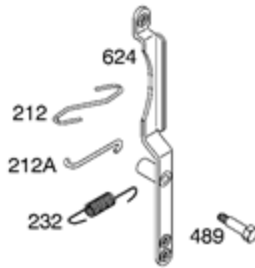

<b>Ref #</b>	<b>Part #</b>	<b>Description</b>	<b>Context Note</b>	<b>Foot Note</b>
634	690802	Spring/Seal Assembly		
950	691657	Screw-Float Bowl		
975	495933	Bowl-Float		
977	497069	Gasket Set-Carburetor		
987	691326	Seal-Throttle Shaft		
1091	691333	Cap-Limiter		

674A

240

188

188

<b>Ref #</b>	<b>Part #</b>	<b>Description</b>	<b>Context Note</b>	<b>Foot Note</b>
98A	493280	Kit-Idle Speed	(Control Bracket)	
182	495664	Bracket-Fuel Tank		
182C	695451	Bracket-Fuel Tank		
182D	694592	Bracket-Fuel Tank		
187	296004	Line-Fuel	(Cut To Required Length)	
187A	497029	Line-Fuel	(Molded)	
188	691693	Screw	(Control Bracket)	
209	692136	Spring-Governor	(Yellow)	
209A	260723	Spring-Governor	Used Before Code Date 94090100	
212	691853	Link-Throttle	(Linkage Lever To Throttle Shaft)	
212A	691854	Link-Throttle	(Governor Control Lever To Linkage Lever)	
212B	262970	Link-Throttle	(Governor Control Lever To Linkage Lever)	
222	694182	Bracket-Control	Used After Code Date 98120600	
227	692143	Lever-Governor Control		
227A	496253	Lever-Governor Control		
232	691848	Spring-Governor Link		
232A	691846	Spring-Governor Link		
240	394358S	Filter-Fuel	(White)	
265	691024	Clamp-Casing		
267	690804	Screw	(Casing Clamp)	
268	691025	Casing-Control Wire	(Cut To Required Length)	
269	691026	Wire-Control	(Cut To Required Length)	
270	691027	Nut	(Control Wire Casing)	
271	691028	Lever-Control		
356A	691408	Wire-Stop		
359	691077	Washer	(Ground Terminal)	
360	691105	Nut	(Fuel Tank Bracket)	
373	691612	Nut	(Ground Terminal)	
385	691673	Screw	(Fuel Pump)	
387	692026	Pump-Fuel		
404	691691	Washer	(Governor Crank)	
453	691131	Screw	(Electromagnetic Bracket)	
464	691898	Seal-O Ring	(Fuel Shut-off Valve)	
489	691776	Screw	(Linkage Lever)	
505	691251	Nut	(Governor Control Lever)	
507	691972	Insulator		
520	691084	Terminal-Ground		
562	691119	Bolt	(Governor Control Lever)	
601	95162S	Clamp-Hose		