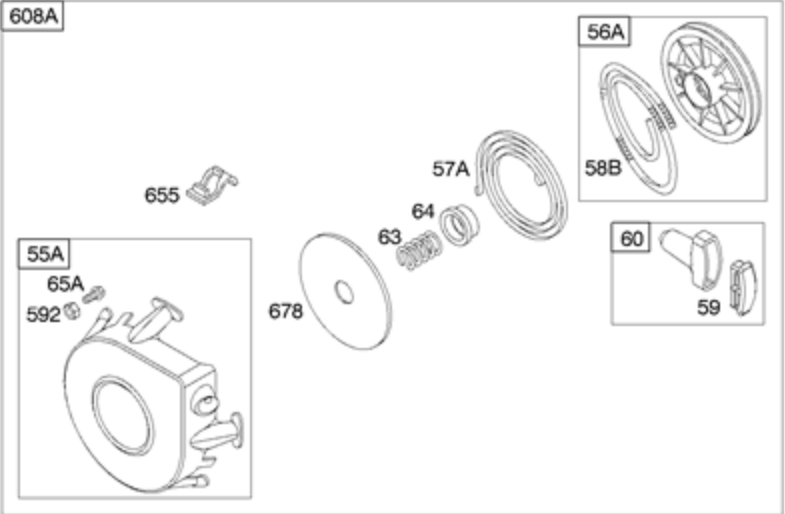

1036 EMISSION LABEL

1019 LABEL KIT