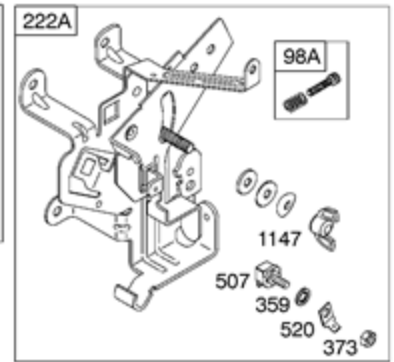

<b>Ref #</b>	<b>Part #</b>	<b>Description</b>	<b>Context Note</b>	<b>Foot Note</b>
634	690802	Spring/Seal Assembly		
950	691657	Screw-Float Bowl		
975	495933	Bowl-Float		
977	497069	Gasket Set-Carburetor		
987	691326	Seal-Throttle Shaft		
1091	691333	Cap-Limiter		

674A

240

188

188

<b>Ref #</b>	<b>Part #</b>	<b>Description</b>	<b>Context Note</b>	<b>Foot Note</b>
98A	493280	Kit-Idle Speed	(Control Bracket)	
182	495664	Bracket-Fuel Tank		
182C	695451	Bracket-Fuel Tank		
182D	694592	Bracket-Fuel Tank		
187	296004	Line-Fuel	(Cut To Required Length)	
187A	497029	Line-Fuel	(Molded)	
188	691693	Screw	(Control Bracket)	
209	692136	Spring-Governor	(Yellow)	
209A	260723	Spring-Governor	Used Before Code Date 94090100	
212	691853	Link-Throttle	(Linkage Lever To Throttle Shaft)	
212A	691854	Link-Throttle	(Governor Control Lever To Linkage Lever)	
212B	262970	Link-Throttle	(Governor Control Lever To Linkage Lever)	
222	694182	Bracket-Control	Used After Code Date 98120600	
227	692143	Lever-Governor Control		
227A	496253	Lever-Governor Control		
232	691848	Spring-Governor Link		
232A	691846	Spring-Governor Link		
240	394358S	Filter-Fuel	(White)	
265	691024	Clamp-Casing		
267	690804	Screw	(Casing Clamp)	
268	691025	Casing-Control Wire	(Cut To Required Length)	
269	691026	Wire-Control	(Cut To Required Length)	
270	691027	Nut	(Control Wire Casing)	
271	691028	Lever-Control		
356A	691408	Wire-Stop		
359	691077	Washer	(Ground Terminal)	
360	691105	Nut	(Fuel Tank Bracket)	
373	691612	Nut	(Ground Terminal)	
385	691673	Screw	(Fuel Pump)	
387	692026	Pump-Fuel		
404	691691	Washer	(Governor Crank)	
453	691131	Screw	(Electromagnetic Bracket)	
464	691898	Seal-O Ring	(Fuel Shut-off Valve)	
489	691776	Screw	(Linkage Lever)	
505	691251	Nut	(Governor Control Lever)	
507	691972	Insulator		
520	691084	Terminal-Ground		
562	691119	Bolt	(Governor Control Lever)	
601	95162S	Clamp-Hose		