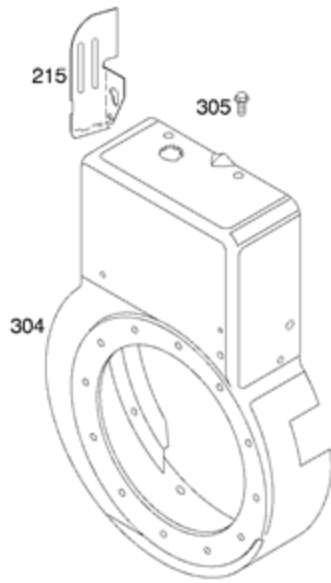

DC ONLY	
SEE FLYWHEEL ASSEMBLY	
474	
877	
1059	
578A	

NOTE: ALL OLD STYLE STATORS USE REFERENCE NUMBER 1119 MOUNTING SCREW

<b>Ref #</b>	<b>Part #</b>	<b>Description</b>	<b>Context Note</b>	<b>Foot Note</b>
3	391086S	Seal-Oil	(Magneto Side)	
7	272163S	Gasket-Cylinder Head		
9	27803S	Gasket-Breather		
12	27877	Gasket-Crankcase	(.009" Thick)	
12	27876	Gasket-Crankcase	(.005" Thick)	
12	692221	Gasket-Crankcase	(.015" Thick)	
20	391086S	Seal-Oil	(PTO Side)	
51A	691885	Gasket-Intake	(Manifold To Engine)	
163	692277	Gasket-Air Cleaner		
356B	398838	Wire-Stop		
358	497070	Gasket Set-Engine		
474	696578	Alternator	(DC Only)	
524	281370S	Seal-Dipstick Tube		
578A	692306	Wire Assembly	(Alternator)	
729	690603	Clip-Wire		
842	691870	Seal-O Ring	(Dipstick Tube)	
877	393814	Wire/Connector-Alternator	(DC Only)	
883	692237	Gasket-Exhaust		
895	692309	Switch-Rotary		
978	273326S	Gasket-Oil Gard		
1054	280275	Tie-Cable		
1059	698516	Kit-Screw/Washer		
1095	498534	Gasket Set-Valve		
1119	691183	Screw	(Alternator)	

<b>Ref #</b>	<b>Part #</b>	<b>Description</b>	<b>Context Note</b>	<b>Foot Note</b>
634	690802	Spring/Seal Assembly		
950	691657	Screw-Float Bowl		
975	495933	Bowl-Float		
977	497069	Gasket Set-Carburetor		
987	691326	Seal-Throttle Shaft		
1091	691333	Cap-Limiter		