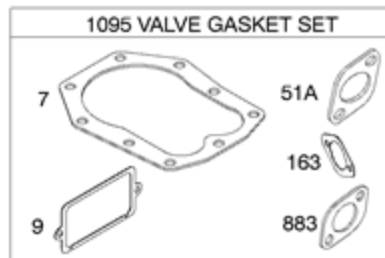

DC ONLY	
SEE FLYWHEEL ASSEMBLY	
474	
877	
1059	
578A	

NOTE: ALL OLD STYLE STATORS USE REFERENCE NUMBER 1119 MOUNTING SCREW

<b>Ref #</b>	<b>Part #</b>	<b>Description</b>	<b>Context Note</b>	<b>Foot Note</b>
3	391086S	Seal-Oil	(Magneto Side)	
7	272163S	Gasket-Cylinder Head		
9	27803S	Gasket-Breather		
12	27877	Gasket-Crankcase	(.009" Thick)	
12	27876	Gasket-Crankcase	(.005" Thick)	
12	692221	Gasket-Crankcase	(.015" Thick)	
20	391086S	Seal-Oil	(PTO Side)	
51A	691885	Gasket-Intake	(Manifold To Engine)	
163	692277	Gasket-Air Cleaner		
356B	398838	Wire-Stop		
358	497070	Gasket Set-Engine		
474	696578	Alternator	(DC Only)	
524	281370S	Seal-Dipstick Tube		
578A	692306	Wire Assembly	(Alternator)	
729	690603	Clip-Wire		
842	691870	Seal-O Ring	(Dipstick Tube)	
877	393814	Wire/Connector-Alternator	(DC Only)	
883	692237	Gasket-Exhaust		
895	692309	Switch-Rotary		
978	273326S	Gasket-Oil Gard		
1054	280275	Tie-Cable		
1059	698516	Kit-Screw/Washer		
1095	498534	Gasket Set-Valve		
1119	691183	Screw	(Alternator)	

<b>Ref #</b>	<b>Part #</b>	<b>Description</b>	<b>Context Note</b>	<b>Foot Note</b>
634	690802	Spring/Seal Assembly		
950	691657	Screw-Float Bowl		
975	495933	Bowl-Float		
977	497069	Gasket Set-Carburetor		
987	691326	Seal-Throttle Shaft		
1091	691333	Cap-Limiter		