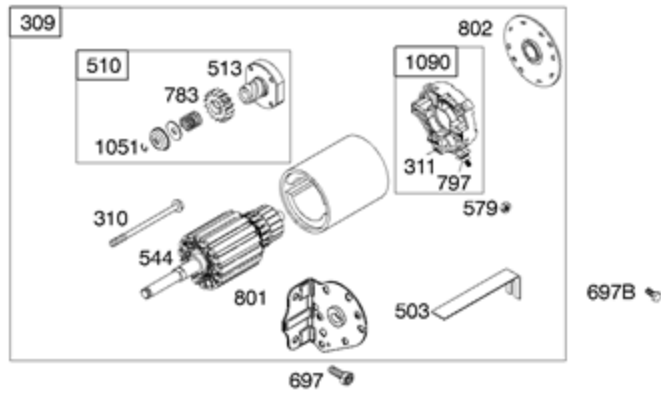

Ref #	Part #	Description	Context Note	Foot Note
23	690615	Flywheel	(Rewind Start)	
23A	XXXXXX	Flywheel	(Electric Start)	
24	222698S	Key-Flywheel		
73	691754	Screen-Rotating	Used Before Code Date 99030100	
74	691627	Screw	(Rotating Screen)	
75	690582	Washer	(Flywheel)	
165	693148	Nut	(Ring Gear)	
309	693054	Motor-Starter		
309A		Motor-Starter	(For Replacement Starter Motor, Order Reference 309)	
310	690323	Screw	(Starter Motor)	
311	497608	Brush Set		
311A	395538	Brush Set	(3 5/8" Housing Length)	
332	693899	Nut	(Flywheel) Used After Code Date 99022800	
333	398811	Armature-Magneto		
334	691061	Screw	(Magneto Armature)	
356F	398808	Wire-Stop	(Magneto Armature)	
363	19203	Puller-Flywheel		
403	690288	Washer	(End Cap)	
503	691532	Strap-Starter		
510	696541	Drive-Starter		
510A	696540	Drive-Starter		
513	692024	Clutch-Drive		
544	692034	Armature-Starter		
544A	390837	Armature-Starter	(3 5/8" Housing Length)	
579	691029	Nut	(Starter Cable)	
579A	691626	Nut	(Starter Cable)	
695	693109	Screw	(Ring Gear)	
697	690372	Screw	(Drive Cap)	
697B	691058	Screw	(Drive Cap)	
726	696537	Gear-Ring	(Includes Mounting Hardware)	
783	695708	Gear-Pinion		
797	693167	Nut	(Brush Retainer)	
801	691283	Cap-Drive		
802	691286	Cap-End		
802A	395537	Cap-End	(3 5/8" Housing Length)	
803B	398159	Housing-Starter	(3 5/8" Housing Length)	
851	493880S	Terminal-Spark Plug