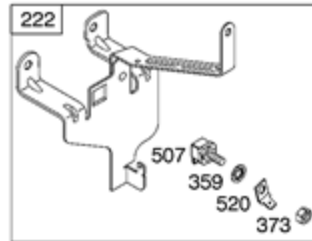

<b>Ref #</b>	<b>Part #</b>	<b>Description</b>	<b>Context Note</b>	<b>Foot Note</b>
634	690802	Spring/Seal Assembly		
950	691657	Screw-Float Bowl		
975	495933	Bowl-Float		
977	497069	Gasket Set-Carburetor		
987	691326	Seal-Throttle Shaft		
1091	691333	Cap-Limiter		

674A

240

188

188

<b>Ref #</b>	<b>Part #</b>	<b>Description</b>	<b>Context Note</b>	<b>Foot Note</b>
98A	493280	Kit-Idle Speed	(Control Bracket)	
182	495664	Bracket-Fuel Tank		
182C	695451	Bracket-Fuel Tank		
182D	694592	Bracket-Fuel Tank		
187	296004	Line-Fuel	(Cut To Required Length)	
187A	497029	Line-Fuel	(Molded)	
188	691693	Screw	(Control Bracket)	
209	692136	Spring-Governor	(Yellow)	
209A	260723	Spring-Governor	Used Before Code Date 94090100	
212	691853	Link-Throttle	(Linkage Lever To Throttle Shaft)	
212A	691854	Link-Throttle	(Governor Control Lever To Linkage Lever)	
212B	262970	Link-Throttle	(Governor Control Lever To Linkage Lever)	
222	694182	Bracket-Control	Used After Code Date 98120600	
227	692143	Lever-Governor Control		
227A	496253	Lever-Governor Control		
232	691848	Spring-Governor Link		
232A	691846	Spring-Governor Link		
240	394358S	Filter-Fuel	(White)	
265	691024	Clamp-Casing		
267	690804	Screw	(Casing Clamp)	
268	691025	Casing-Control Wire	(Cut To Required Length)	
269	691026	Wire-Control	(Cut To Required Length)	
270	691027	Nut	(Control Wire Casing)	
271	691028	Lever-Control		
356A	691408	Wire-Stop		
359	691077	Washer	(Ground Terminal)	
360	691105	Nut	(Fuel Tank Bracket)	
373	691612	Nut	(Ground Terminal)	
385	691673	Screw	(Fuel Pump)	
387	692026	Pump-Fuel		
404	691691	Washer	(Governor Crank)	
453	691131	Screw	(Electromagnetic Bracket)	
464	691898	Seal-O Ring	(Fuel Shut-off Valve)	
489	691776	Screw	(Linkage Lever)	
505	691251	Nut	(Governor Control Lever)	
507	691972	Insulator		
520	691084	Terminal-Ground		
562	691119	Bolt	(Governor Control Lever)	
601	95162S	Clamp-Hose		