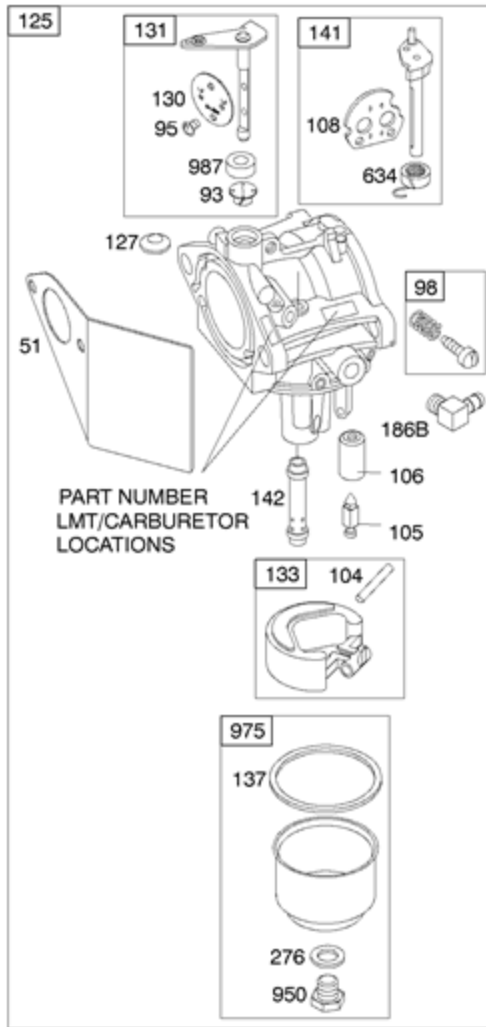

Ref #	Part #	Description	Context Note	Foot Note
50	691157	Manifold-Intake		
51	691886	Gasket-Intake	(Manifold To Carburetor)	
51A	691885	Gasket-Intake	(Manifold To Engine)	
53	691672	Stud	(Carburetor)	
54	93208	Screw	(Intake Manifold)	
93	690602	Bushing-Throttle Shaft		
94	494383	Kit-Idle Mixture	(LMT 102, 113, 114, 116)	
94	496589	Kit-Idle Mixture	(LMT 172)	
94B	498836	Kit-Idle Mixture	(LMT 141)	
95	691636	Screw	(Throttle Valve)	
98	495800	Kit-Idle Speed	(Carburetor)	
104	690525	Pin-Float Hinge		
105	691782	Valve-Float Needle		
106	691780	Seat-Inlet		
108	690467	Valve-Choke		
121	497849	Kit-Carburetor Overhaul	Used After Code Date 94062300	
121	497166	Kit-Carburetor Overhaul	Used Before Code Date 94062400	
125	690111	Carburetor	(LMT 203) Used After Code Date 97081000	
127	694524	Plug-Welch		
130	691750	Valve-Throttle		
131	497846	Kit-Throttle Shaft		
131A	497159	Kit-Throttle Shaft	Used Before Code Date 94090100	
133	494381	Float-Carburetor		
137	281165S	Gasket-Float Bowl		
141	497160	Kit-Choke Shaft		
142	690125	Nozzle-Carburetor	(Standard) (LMT 203)	
142	691477	Nozzle-Carburetor	(Standard) (LMT 172)	
142	497196	Nozzle-Carburetor	(Standard) (LMT 69, 103)	
142	497198	Nozzle-Carburetor	(Standard) (LMT 102)	
142	497564	Nozzle-Carburetor	(Standard) (LMT 113, 114, 116)	
142	498716	Nozzle-Carburetor	(Standard) (LMT 141)	
143	499032	Nozzle-Carburetor	(High Altitude) (LMT 141, 172)	
143	690126	Nozzle-Carburetor	(High Altitude) (LMT 203)	
143	497198	Nozzle-Carburetor	(High Altitude) (LMT 102)	
143	497848	Nozzle-Carburetor	(High Altitude) (LMT 113, 114, 116)	
147	497472	Jet-Pilot	(LMT 102, 113, 114, 116)	
185	690958	Nut	(Air Cleaner Base)	
186B	692317	Connector-Hose	(Carburetor)	
276	692255	Washer-Sealing