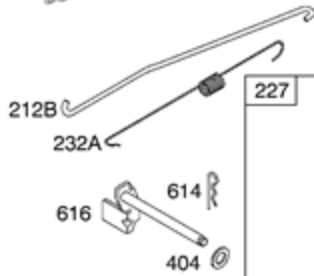

<b>Ref #</b>	<b>Part #</b>	<b>Description</b>	<b>Context Note</b>	<b>Foot Note</b>
634	690802	Spring/Seal Assembly		
950	691657	Screw-Float Bowl		
975	495933	Bowl-Float		
977	497069	Gasket Set-Carburetor		
987	691326	Seal-Throttle Shaft		
1091	691333	Cap-Limiter		

674A

240

188

188

<b>Ref #</b>	<b>Part #</b>	<b>Description</b>	<b>Context Note</b>	<b>Foot Note</b>
98A	493280	Kit-Idle Speed	(Control Bracket)	
182	495664	Bracket-Fuel Tank		
182C	695451	Bracket-Fuel Tank		
182D	694592	Bracket-Fuel Tank		
187	296004	Line-Fuel	(Cut To Required Length)	
187A	497029	Line-Fuel	(Molded)	
188	691693	Screw	(Control Bracket)	
209	692136	Spring-Governor	(Yellow)	
209A	260723	Spring-Governor	Used Before Code Date 94090100	
212	691853	Link-Throttle	(Linkage Lever To Throttle Shaft)	
212A	691854	Link-Throttle	(Governor Control Lever To Linkage Lever)	
212B	262970	Link-Throttle	(Governor Control Lever To Linkage Lever)	
222	694182	Bracket-Control	Used After Code Date 98120600	
227	692143	Lever-Governor Control		
227A	496253	Lever-Governor Control		
232	691848	Spring-Governor Link		
232A	691846	Spring-Governor Link		
240	394358S	Filter-Fuel	(White)	
265	691024	Clamp-Casing		
267	690804	Screw	(Casing Clamp)	
268	691025	Casing-Control Wire	(Cut To Required Length)	
269	691026	Wire-Control	(Cut To Required Length)	
270	691027	Nut	(Control Wire Casing)	
271	691028	Lever-Control		
356A	691408	Wire-Stop		
359	691077	Washer	(Ground Terminal)	
360	691105	Nut	(Fuel Tank Bracket)	
373	691612	Nut	(Ground Terminal)	
385	691673	Screw	(Fuel Pump)	
387	692026	Pump-Fuel		
404	691691	Washer	(Governor Crank)	
453	691131	Screw	(Electromagnetic Bracket)	
464	691898	Seal-O Ring	(Fuel Shut-off Valve)	
489	691776	Screw	(Linkage Lever)	
505	691251	Nut	(Governor Control Lever)	
507	691972	Insulator		
520	691084	Terminal-Ground		
562	691119	Bolt	(Governor Control Lever)	
601	95162S	Clamp-Hose		