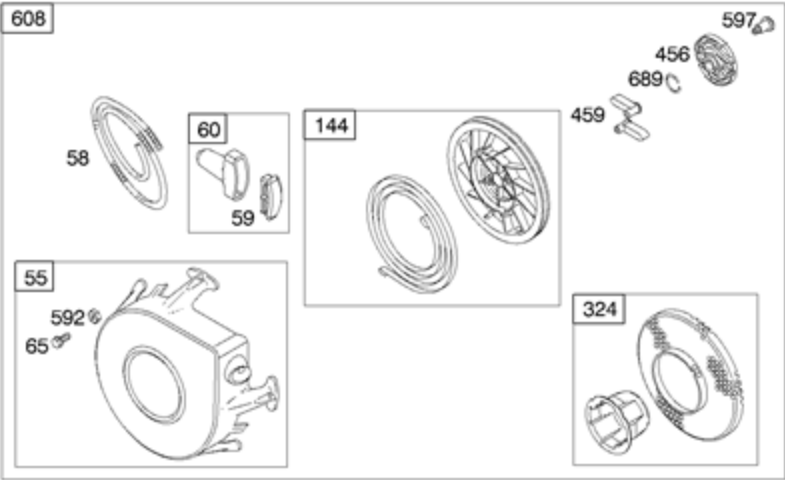

1036 EMISSION LABEL

1019 LABEL KIT