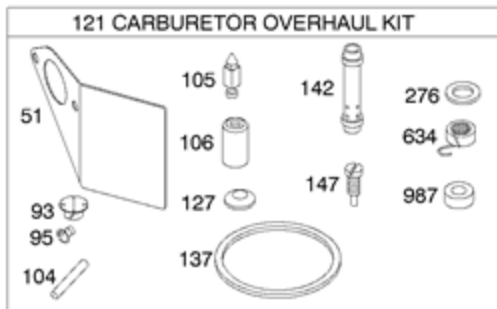

Ref #	Part #	Description	Context Note	Foot Note
50	691157	Manifold-Intake		
51	691886	Gasket-Intake	(Manifold To Carburetor)	
51A	691885	Gasket-Intake	(Manifold To Engine)	
53	691672	Stud	(Carburetor)	
54	93208	Screw	(Intake Manifold)	
93	690602	Bushing-Throttle Shaft		
94	494383	Kit-Idle Mixture	(LMT 102, 113, 114, 116)	
94	496589	Kit-Idle Mixture	(LMT 172)	
94B	498836	Kit-Idle Mixture	(LMT 141)	
95	691636	Screw	(Throttle Valve)	
98	495800	Kit-Idle Speed	(Carburetor)	
104	690525	Pin-Float Hinge		
105	691782	Valve-Float Needle		
106	691780	Seat-Inlet		
108	690467	Valve-Choke		
121	497849	Kit-Carburetor Overhaul	Used After Code Date 94062300	
121	497166	Kit-Carburetor Overhaul	Used Before Code Date 94062400	
125	690111	Carburetor	(LMT 203) Used After Code Date 97081000	
127	694524	Plug-Welch		
130	691750	Valve-Throttle		
131	497846	Kit-Throttle Shaft		
131A	497159	Kit-Throttle Shaft	Used Before Code Date 94090100	
133	494381	Float-Carburetor		
137	281165S	Gasket-Float Bowl		
141	497160	Kit-Choke Shaft		
142	690125	Nozzle-Carburetor	(Standard) (LMT 203)	
142	691477	Nozzle-Carburetor	(Standard) (LMT 172)	
142	497196	Nozzle-Carburetor	(Standard) (LMT 69, 103)	
142	497198	Nozzle-Carburetor	(Standard) (LMT 102)	
142	497564	Nozzle-Carburetor	(Standard) (LMT 113, 114, 116)	
142	498716	Nozzle-Carburetor	(Standard) (LMT 141)	
143	499032	Nozzle-Carburetor	(High Altitude) (LMT 141, 172)	
143	690126	Nozzle-Carburetor	(High Altitude) (LMT 203)	
143	497198	Nozzle-Carburetor	(High Altitude) (LMT 102)	
143	497848	Nozzle-Carburetor	(High Altitude) (LMT 113, 114, 116)	
147	497472	Jet-Pilot	(LMT 102, 113, 114, 116)	
185	690958	Nut	(Air Cleaner Base)	
186B	692317	Connector-Hose	(Carburetor)	
276	692255	Washer-Sealing