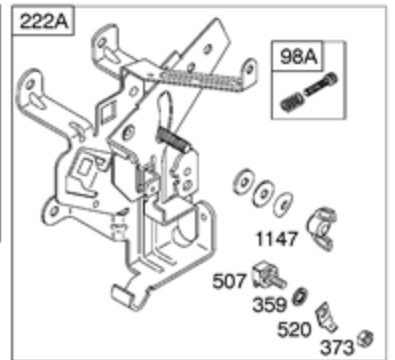

Ref #	Part #	Description	Context Note	Foot Note
143	497848	Nozzle-Carburetor	(High Altitude) (LMT 113, 114, 116)	
147	497472	Jet-Pilot	(LMT 102, 113, 114, 116)	
185	690958	Nut	(Air Cleaner Base)	
186B	692317	Connector-Hose	(Carburetor)	
276	692255	Washer-Sealing		
634	690802	Spring/Seal Assembly		
950	691657	Screw-Float Bowl		
975	495933	Bowl-Float		
977	497069	Gasket Set-Carburetor		
987	691326	Seal-Throttle Shaft		
1091	691333	Cap-Limiter		

674A

188

240

188

1042
453

Ref #	Part #	Description	Context Note	Foot Note
98A	493280	Kit-Idle Speed	(Control Bracket)	
182	495664	Bracket-Fuel Tank		
182C	695451	Bracket-Fuel Tank		
182D	694592	Bracket-Fuel Tank		
187	296004	Line-Fuel	(Cut To Required Length)	
187A	497029	Line-Fuel	(Molded)	
188	691693	Screw	(Control Bracket)	
209B	263054	Spring-Governor		
212	691853	Link-Throttle	(Linkage Lever To Throttle Shaft)	
212A	691854	Link-Throttle	(Governor Control Lever To Linkage Lever)	
212B	262970	Link-Throttle	(Governor Control Lever To Linkage Lever)	
222A	691480	Bracket-Control	Used Before Code Date 98120700	
227	692143	Lever-Governor Control		
227A	496253	Lever-Governor Control		
232	691848	Spring-Governor Link		
232A	691846	Spring-Governor Link		
240	394358S	Filter-Fuel	(White)	
265	691024	Clamp-Casing		
267	690804	Screw	(Casing Clamp)	
268	691025	Casing-Control Wire	(Cut To Required Length)	
269	691026	Wire-Control	(Cut To Required Length)	
270	691027	Nut	(Control Wire Casing)	
271	691028	Lever-Control		
356A	691408	Wire-Stop		
359	691077	Washer	(Ground Terminal)	
360	691105	Nut	(Fuel Tank Bracket)	
373	691612	Nut	(Ground Terminal)	
385	691673	Screw	(Fuel Pump)	
387	692026	Pump-Fuel		
404	691691	Washer	(Governor Crank)	
453	691131	Screw	(Electromagnetic Bracket)	
464	691898	Seal-O Ring	(Fuel Shut-off Valve)	
489	691776	Screw	(Linkage Lever)	
505	691251	Nut	(Governor Control Lever)	
507	691972	Insulator		
520	691084	Terminal-Ground		
562	691119	Bolt	(Governor Control Lever)	
601	95162S	Clamp-Hose		
614	691620	Pin-Cotter		