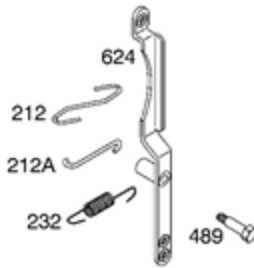

674A

188

240

188

1042
453

Ref #	Part #	Description	Context Note	Foot Note
98A	493280	Kit-Idle Speed	(Control Bracket)	
182	495664	Bracket-Fuel Tank		
182C	695451	Bracket-Fuel Tank		
182D	694592	Bracket-Fuel Tank		
187	296004	Line-Fuel	(Cut To Required Length)	
187A	497029	Line-Fuel	(Molded)	
188	691693	Screw	(Control Bracket)	
209B	263054	Spring-Governor		
212	691853	Link-Throttle	(Linkage Lever To Throttle Shaft)	
212A	691854	Link-Throttle	(Governor Control Lever To Linkage Lever)	
212B	262970	Link-Throttle	(Governor Control Lever To Linkage Lever)	
222A	691480	Bracket-Control	Used Before Code Date 98120700	
227	692143	Lever-Governor Control		
227A	496253	Lever-Governor Control		
232	691848	Spring-Governor Link		
232A	691846	Spring-Governor Link		
240	394358S	Filter-Fuel	(White)	
265	691024	Clamp-Casing		
267	690804	Screw	(Casing Clamp)	
268	691025	Casing-Control Wire	(Cut To Required Length)	
269	691026	Wire-Control	(Cut To Required Length)	
270	691027	Nut	(Control Wire Casing)	
271	691028	Lever-Control		
356A	691408	Wire-Stop		
359	691077	Washer	(Ground Terminal)	
360	691105	Nut	(Fuel Tank Bracket)	
373	691612	Nut	(Ground Terminal)	
385	691673	Screw	(Fuel Pump)	
387	692026	Pump-Fuel		
404	691691	Washer	(Governor Crank)	
453	691131	Screw	(Electromagnetic Bracket)	
464	691898	Seal-O Ring	(Fuel Shut-off Valve)	
489	691776	Screw	(Linkage Lever)	
505	691251	Nut	(Governor Control Lever)	
507	691972	Insulator		
520	691084	Terminal-Ground		
562	691119	Bolt	(Governor Control Lever)	
601	95162S	Clamp-Hose		
614	691620	Pin-Cotter		