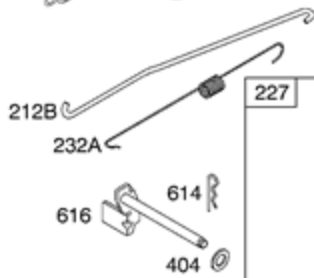

674A

188

240

188

1042
453

Ref #	Part #	Description	Context Note	Foot Note
98A	493280	Kit-Idle Speed	(Control Bracket)	
182	495664	Bracket-Fuel Tank		
182C	695451	Bracket-Fuel Tank		
182D	694592	Bracket-Fuel Tank		
187	296004	Line-Fuel	(Cut To Required Length)	
187A	497029	Line-Fuel	(Molded)	
188	691693	Screw	(Control Bracket)	
209B	263054	Spring-Governor		
212	691853	Link-Throttle	(Linkage Lever To Throttle Shaft)	
212A	691854	Link-Throttle	(Governor Control Lever To Linkage Lever)	
212B	262970	Link-Throttle	(Governor Control Lever To Linkage Lever)	
222A	691480	Bracket-Control	Used Before Code Date 98120700	
227	692143	Lever-Governor Control		
227A	496253	Lever-Governor Control		
232	691848	Spring-Governor Link		
232A	691846	Spring-Governor Link		
240	394358S	Filter-Fuel	(White)	
265	691024	Clamp-Casing		
267	690804	Screw	(Casing Clamp)	
268	691025	Casing-Control Wire	(Cut To Required Length)	
269	691026	Wire-Control	(Cut To Required Length)	
270	691027	Nut	(Control Wire Casing)	
271	691028	Lever-Control		
356A	691408	Wire-Stop		
359	691077	Washer	(Ground Terminal)	
360	691105	Nut	(Fuel Tank Bracket)	
373	691612	Nut	(Ground Terminal)	
385	691673	Screw	(Fuel Pump)	
387	692026	Pump-Fuel		
404	691691	Washer	(Governor Crank)	
453	691131	Screw	(Electromagnetic Bracket)	
464	691898	Seal-O Ring	(Fuel Shut-off Valve)	
489	691776	Screw	(Linkage Lever)	
505	691251	Nut	(Governor Control Lever)	
507	691972	Insulator		
520	691084	Terminal-Ground		
562	691119	Bolt	(Governor Control Lever)	
601	95162S	Clamp-Hose		
614	691620	Pin-Cotter		