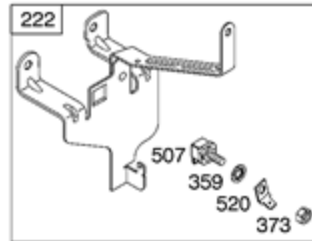

Ref #	Part #	Description	Context Note	Foot Note
143	497848	Nozzle-Carburetor	(High Altitude) (LMT 113, 114, 116)	
147	497472	Jet-Pilot	(LMT 102, 113, 114, 116)	
185	690958	Nut	(Air Cleaner Base)	
186B	692317	Connector-Hose	(Carburetor)	
276	692255	Washer-Sealing		
634	690802	Spring/Seal Assembly		
950	691657	Screw-Float Bowl		
975	495933	Bowl-Float		
977	497069	Gasket Set-Carburetor		
987	691326	Seal-Throttle Shaft		
1091	691333	Cap-Limiter		

674A

188

240

188

1042
453

Ref #	Part #	Description	Context Note	Foot Note
98A	493280	Kit-Idle Speed	(Control Bracket)	
182	495664	Bracket-Fuel Tank		
182C	695451	Bracket-Fuel Tank		
182D	694592	Bracket-Fuel Tank		
187	296004	Line-Fuel	(Cut To Required Length)	
187A	497029	Line-Fuel	(Molded)	
188	691693	Screw	(Control Bracket)	
209B	263054	Spring-Governor		
212	691853	Link-Throttle	(Linkage Lever To Throttle Shaft)	
212A	691854	Link-Throttle	(Governor Control Lever To Linkage Lever)	
212B	262970	Link-Throttle	(Governor Control Lever To Linkage Lever)	
222A	691480	Bracket-Control	Used Before Code Date 98120700	
227	692143	Lever-Governor Control		
227A	496253	Lever-Governor Control		
232	691848	Spring-Governor Link		
232A	691846	Spring-Governor Link		
240	394358S	Filter-Fuel	(White)	
265	691024	Clamp-Casing		
267	690804	Screw	(Casing Clamp)	
268	691025	Casing-Control Wire	(Cut To Required Length)	
269	691026	Wire-Control	(Cut To Required Length)	
270	691027	Nut	(Control Wire Casing)	
271	691028	Lever-Control		
356A	691408	Wire-Stop		
359	691077	Washer	(Ground Terminal)	
360	691105	Nut	(Fuel Tank Bracket)	
373	691612	Nut	(Ground Terminal)	
385	691673	Screw	(Fuel Pump)	
387	692026	Pump-Fuel		
404	691691	Washer	(Governor Crank)	
453	691131	Screw	(Electromagnetic Bracket)	
464	691898	Seal-O Ring	(Fuel Shut-off Valve)	
489	691776	Screw	(Linkage Lever)	
505	691251	Nut	(Governor Control Lever)	
507	691972	Insulator		
520	691084	Terminal-Ground		
562	691119	Bolt	(Governor Control Lever)	
601	95162S	Clamp-Hose		
614	691620	Pin-Cotter		