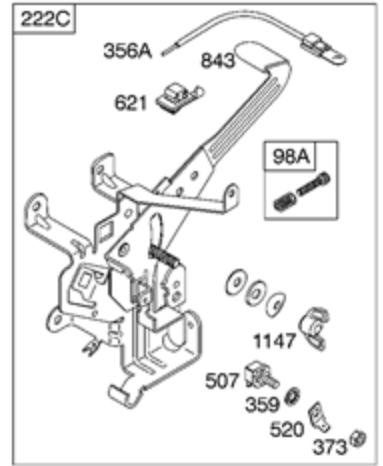

674A

188

240

188

1042
453