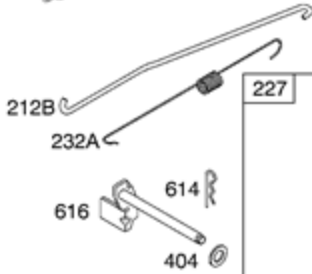

674A

240

188

188

<b>Ref #</b>	<b>Part #</b>	<b>Description</b>	<b>Context Note</b>	<b>Foot Note</b>
98A	493280	Kit-Idle Speed	(Control Bracket)	
182	495664	Bracket-Fuel Tank		
182C	695451	Bracket-Fuel Tank		
182D	694592	Bracket-Fuel Tank		
187	296004	Line-Fuel	(Cut To Required Length)	
187A	497029	Line-Fuel	(Molded)	
188	691693	Screw	(Control Bracket)	
209B	263054	Spring-Governor		
212	691853	Link-Throttle	(Linkage Lever To Throttle Shaft)	
212A	691854	Link-Throttle	(Governor Control Lever To Linkage Lever)	
212B	262970	Link-Throttle	(Governor Control Lever To Linkage Lever)	
222A	691480	Bracket-Control	Used Before Code Date 98120700	
227	692143	Lever-Governor Control		
227A	496253	Lever-Governor Control		
232	691848	Spring-Governor Link		
232A	691846	Spring-Governor Link		
240	394358S	Filter-Fuel	(White)	
265	691024	Clamp-Casing		
267	690804	Screw	(Casing Clamp)	
268	691025	Casing-Control Wire	(Cut To Required Length)	
269	691026	Wire-Control	(Cut To Required Length)	
270	691027	Nut	(Control Wire Casing)	
271	691028	Lever-Control		
356A	691408	Wire-Stop		
359	691077	Washer	(Ground Terminal)	
360	691105	Nut	(Fuel Tank Bracket)	
373	691612	Nut	(Ground Terminal)	
385	691673	Screw	(Fuel Pump)	
387	692026	Pump-Fuel		
404	691691	Washer	(Governor Crank)	
453	691131	Screw	(Electromagnetic Bracket)	
464	691898	Seal-O Ring	(Fuel Shut-off Valve)	
489	691776	Screw	(Linkage Lever)	
505	691251	Nut	(Governor Control Lever)	
507	691972	Insulator		
520	691084	Terminal-Ground		
562	691119	Bolt	(Governor Control Lever)	
601	95162S	Clamp-Hose		
614	691620	Pin-Cotter		