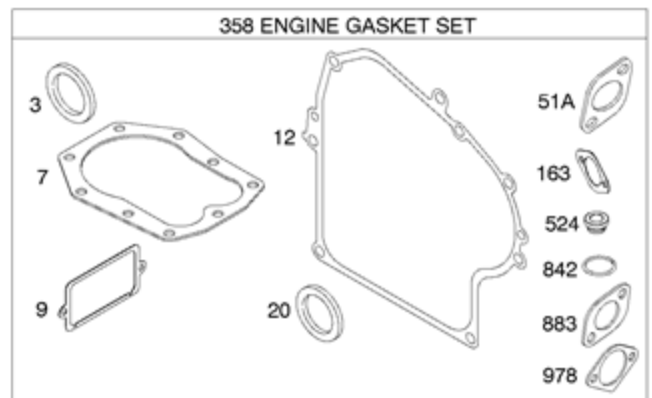

DC ONLY	
SEE FLYWHEEL ASSEMBLY	
474	
877	
1059	
578A	

NOTE: ALL OLD STYLE STATORS USE  
REFERENCE NUMBER 1119 MOUNTING SCREW

<b>Ref #</b>	<b>Part #</b>	<b>Description</b>	<b>Context Note</b>	<b>Foot Note</b>
3	391086S	Seal-Oil	(Magneto Side)	
7	272163S	Gasket-Cylinder Head		
9	27803S	Gasket-Breather		
12	27877	Gasket-Crankcase	(.009" Thick)	
12	27876	Gasket-Crankcase	(.005" Thick)	
12	692221	Gasket-Crankcase	(.015" Thick)	
20	391086S	Seal-Oil	(PTO Side)	
51A	691885	Gasket-Intake	(Manifold To Engine)	
163	692277	Gasket-Air Cleaner		
356B	398838	Wire-Stop		
358	497070	Gasket Set-Engine		
474	696578	Alternator	(DC Only)	
524	281370S	Seal-Dipstick Tube		
578A	692306	Wire Assembly	(Alternator)	
729	690603	Clip-Wire		
842	691870	Seal-O Ring	(Dipstick Tube)	
877	393814	Wire/Connector-Alternator	(DC Only)	
883	692237	Gasket-Exhaust		
895	692309	Switch-Rotary		
978	273326S	Gasket-Oil Gard		
1054	280275	Tie-Cable		
1059	698516	Kit-Screw/Washer		
1095	498534	Gasket Set-Valve		
1119	691183	Screw	(Alternator)	