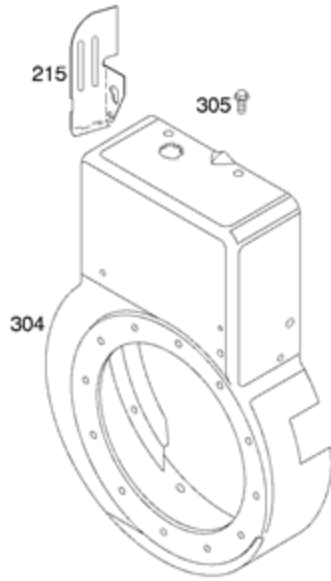

DC ONLY	
SEE FLYWHEEL ASSEMBLY	
474	
877	
1059	
578A	

NOTE: ALL OLD STYLE STATORS USE  
REFERENCE NUMBER 1119 MOUNTING SCREW

<b>Ref #</b>	<b>Part #</b>	<b>Description</b>	<b>Context Note</b>	<b>Foot Note</b>
3	391086S	Seal-Oil	(Magneto Side)	
7	272163S	Gasket-Cylinder Head		
9	27803S	Gasket-Breather		
12	27877	Gasket-Crankcase	(.009" Thick)	
12	27876	Gasket-Crankcase	(.005" Thick)	
12	692221	Gasket-Crankcase	(.015" Thick)	
20	391086S	Seal-Oil	(PTO Side)	
51A	691885	Gasket-Intake	(Manifold To Engine)	
163	692277	Gasket-Air Cleaner		
356B	398838	Wire-Stop		
358	497070	Gasket Set-Engine		
474	696578	Alternator	(DC Only)	
524	281370S	Seal-Dipstick Tube		
578A	692306	Wire Assembly	(Alternator)	
729	690603	Clip-Wire		
842	691870	Seal-O Ring	(Dipstick Tube)	
877	393814	Wire/Connector-Alternator	(DC Only)	
883	692237	Gasket-Exhaust		
895	692309	Switch-Rotary		
978	273326S	Gasket-Oil Gard		
1054	280275	Tie-Cable		
1059	698516	Kit-Screw/Washer		
1095	498534	Gasket Set-Valve		
1119	691183	Screw	(Alternator)	