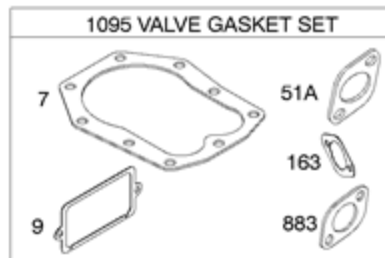

DC ONLY	
SEE FLYWHEEL ASSEMBLY	
474	
877	
1059	
578A	

NOTE: ALL OLD STYLE STATORS USE  
REFERENCE NUMBER 1119 MOUNTING SCREW

<b>Ref #</b>	<b>Part #</b>	<b>Description</b>	<b>Context Note</b>	<b>Foot Note</b>
3	391086S	Seal-Oil	(Magneto Side)	
7	272163S	Gasket-Cylinder Head		
9	27803S	Gasket-Breather		
12	27877	Gasket-Crankcase	(.009" Thick)	
12	27876	Gasket-Crankcase	(.005" Thick)	
12	692221	Gasket-Crankcase	(.015" Thick)	
20	391086S	Seal-Oil	(PTO Side)	
51A	691885	Gasket-Intake	(Manifold To Engine)	
163	692277	Gasket-Air Cleaner		
356B	398838	Wire-Stop		
358	497070	Gasket Set-Engine		
474	696578	Alternator	(DC Only)	
524	281370S	Seal-Dipstick Tube		
578A	692306	Wire Assembly	(Alternator)	
729	690603	Clip-Wire		
842	691870	Seal-O Ring	(Dipstick Tube)	
877	393814	Wire/Connector-Alternator	(DC Only)	
883	692237	Gasket-Exhaust		
895	692309	Switch-Rotary		
978	273326S	Gasket-Oil Gard		
1054	280275	Tie-Cable		
1059	698516	Kit-Screw/Washer		
1095	498534	Gasket Set-Valve		
1119	691183	Screw	(Alternator)	