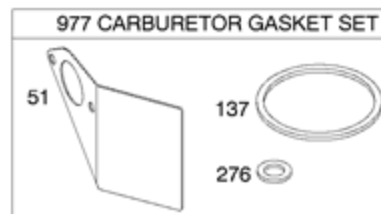

Ref #	Part #	Description	Context Note	Foot Note
50	691157	Manifold-Intake		
51	691886	Gasket-Intake	(Manifold To Carburetor)	
51A	691885	Gasket-Intake	(Manifold To Engine)	
53	691672	Stud	(Carburetor)	
54	93208	Screw	(Intake Manifold)	
93	690602	Bushing-Throttle Shaft		
94	494383	Kit-Idle Mixture	(LMT 102, 113, 114, 116)	
94	496589	Kit-Idle Mixture	(LMT 172)	
94B	498836	Kit-Idle Mixture	(LMT 141)	
95	691636	Screw	(Throttle Valve)	
98	495800	Kit-Idle Speed	(Carburetor)	
104	690525	Pin-Float Hinge		
105	691782	Valve-Float Needle		
106	691780	Seat-Inlet		
108	690467	Valve-Choke		
121	497166	Kit-Carburetor Overhaul	Used Before Code Date 94062400	
121	497849	Kit-Carburetor Overhaul	Used After Code Date 94062300	
125	497164	Carburetor	(LMT 102, 113, 114) Used Before Code Date 94090100	
125	499029	Carburetor	(LMT 116, 141, 172) Used After Code Date 94090200 Used Before Code Date 97081100	
127	694524	Plug-Welch		
130	691750	Valve-Throttle		
131	497846	Kit-Throttle Shaft		
131A	497159	Kit-Throttle Shaft	Used Before Code Date 94090100	
133	494381	Float-Carburetor		
137	281165S	Gasket-Float Bowl		
141	497160	Kit-Choke Shaft		
142	690125	Nozzle-Carburetor	(Standard) (LMT 203)	
142	691477	Nozzle-Carburetor	(Standard) (LMT 172)	
142	497196	Nozzle-Carburetor	(Standard) (LMT 69, 103)	
142	497198	Nozzle-Carburetor	(Standard) (LMT 102)	
142	497564	Nozzle-Carburetor	(Standard) (LMT 113, 114, 116)	
142	498716	Nozzle-Carburetor	(Standard) (LMT 141)	
143	499032	Nozzle-Carburetor	(High Altitude) (LMT 141, 172)	
143	690126	Nozzle-Carburetor	(High Altitude) (LMT 203)	
143	497198	Nozzle-Carburetor	(High Altitude) (LMT 102)