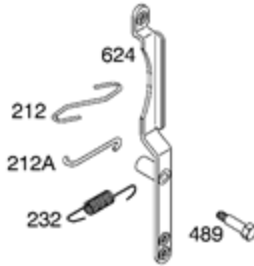

674A

240

188

188

<b>Ref #</b>	<b>Part #</b>	<b>Description</b>	<b>Context Note</b>	<b>Foot Note</b>
98A	493280	Kit-Idle Speed	(Control Bracket)	
182	495664	Bracket-Fuel Tank		
182C	695451	Bracket-Fuel Tank		
182D	694592	Bracket-Fuel Tank		
187	296004	Line-Fuel	(Cut To Required Length)	
187A	497029	Line-Fuel	(Molded)	
188	691693	Screw	(Control Bracket)	
209B	263054	Spring-Governor		
212	691853	Link-Throttle	(Linkage Lever To Throttle Shaft)	
212A	691854	Link-Throttle	(Governor Control Lever To Linkage Lever)	
212B	262970	Link-Throttle	(Governor Control Lever To Linkage Lever)	
222A	691480	Bracket-Control	Used Before Code Date 98120700	
227	692143	Lever-Governor Control		
227A	496253	Lever-Governor Control		
232	691848	Spring-Governor Link		
232A	691846	Spring-Governor Link		
240	394358S	Filter-Fuel	(White)	
265	691024	Clamp-Casing		
267	690804	Screw	(Casing Clamp)	
268	691025	Casing-Control Wire	(Cut To Required Length)	
269	691026	Wire-Control	(Cut To Required Length)	
270	691027	Nut	(Control Wire Casing)	
271	691028	Lever-Control		
356A	691408	Wire-Stop		
359	691077	Washer	(Ground Terminal)	
360	691105	Nut	(Fuel Tank Bracket)	
373	691612	Nut	(Ground Terminal)	
385	691673	Screw	(Fuel Pump)	
387	692026	Pump-Fuel		
404	691691	Washer	(Governor Crank)	
453	691131	Screw	(Electromagnetic Bracket)	
464	691898	Seal-O Ring	(Fuel Shut-off Valve)	
489	691776	Screw	(Linkage Lever)	
505	691251	Nut	(Governor Control Lever)	
507	691972	Insulator		
520	691084	Terminal-Ground		
562	691119	Bolt	(Governor Control Lever)	
601	95162S	Clamp-Hose		
614	691620	Pin-Cotter		