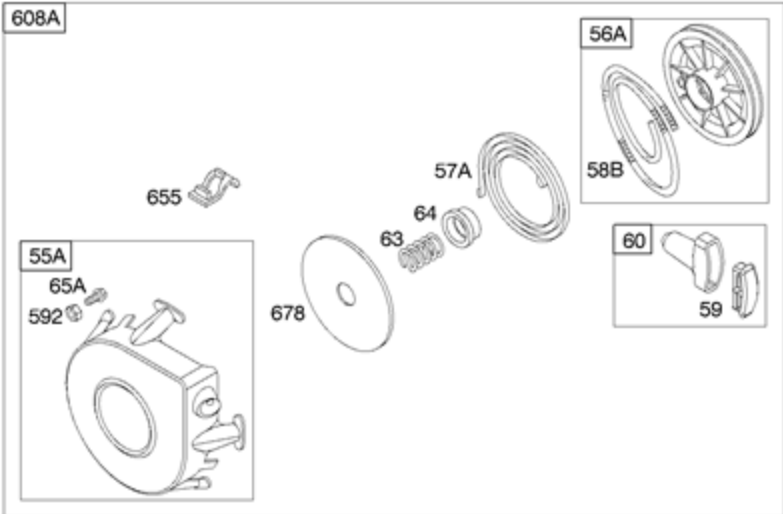

1036 EMISSION LABEL

1019 LABEL KIT