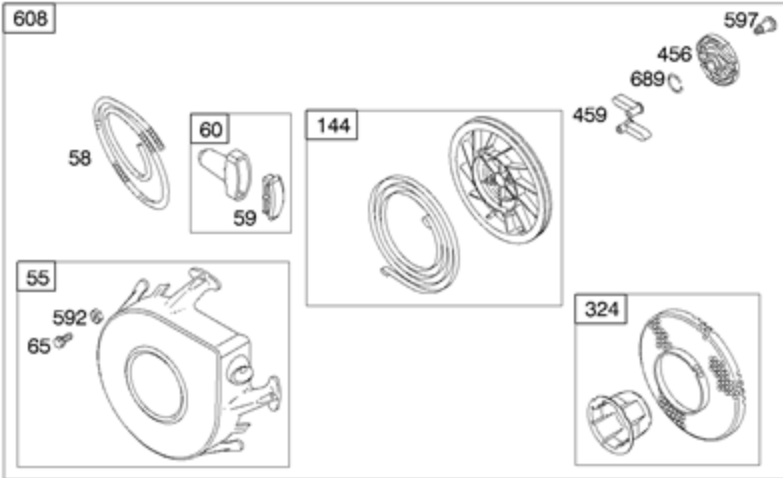

1036 EMISSION LABEL

1019 LABEL KIT