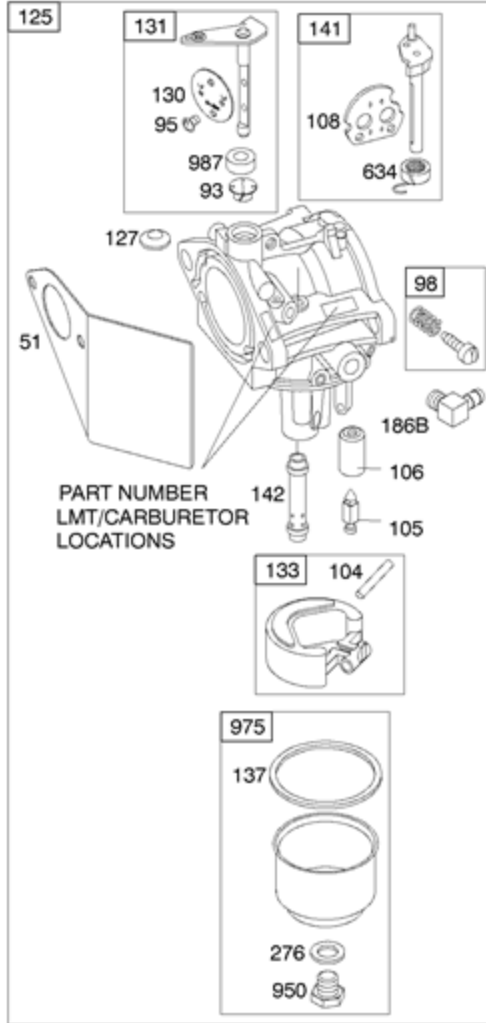

Ref #	Part #	Description	Context Note	Foot Note
50	691157	Manifold-Intake		
51	691886	Gasket-Intake	(Manifold To Carburetor)	
51A	691885	Gasket-Intake	(Manifold To Engine)	
53	691672	Stud	(Carburetor)	
54	93208	Screw	(Intake Manifold)	
93	690602	Bushing-Throttle Shaft		
94	494383	Kit-Idle Mixture	(LMT 102, 113, 114, 116)	
94	496589	Kit-Idle Mixture	(LMT 172)	
94B	498836	Kit-Idle Mixture	(LMT 141)	
95	691636	Screw	(Throttle Valve)	
98	495800	Kit-Idle Speed	(Carburetor)	
104	690525	Pin-Float Hinge		
105	691782	Valve-Float Needle		
106	691780	Seat-Inlet		
108	690467	Valve-Choke		
121	497166	Kit-Carburetor Overhaul	Used Before Code Date 94062400	
121	497849	Kit-Carburetor Overhaul	Used After Code Date 94062300	
125	497164	Carburetor	(LMT 102, 113, 114) Used Before Code Date 94090100	
125	499029	Carburetor	(LMT 116, 141, 172) Used After Code Date 94090200 Used Before Code Date 97081100	
127	694524	Plug-Welch		
130	691750	Valve-Throttle		
131	497846	Kit-Throttle Shaft		
131A	497159	Kit-Throttle Shaft	Used Before Code Date 94090100	
133	494381	Float-Carburetor		
137	281165S	Gasket-Float Bowl		
141	497160	Kit-Choke Shaft		
142	690125	Nozzle-Carburetor	(Standard) (LMT 203)	
142	691477	Nozzle-Carburetor	(Standard) (LMT 172)	
142	497196	Nozzle-Carburetor	(Standard) (LMT 69, 103)	
142	497198	Nozzle-Carburetor	(Standard) (LMT 102)	
142	497564	Nozzle-Carburetor	(Standard) (LMT 113, 114, 116)	
142	498716	Nozzle-Carburetor	(Standard) (LMT 141)	
143	499032	Nozzle-Carburetor	(High Altitude) (LMT 141, 172)	
143	690126	Nozzle-Carburetor	(High Altitude) (LMT 203)	
143	497198	Nozzle-Carburetor	(High Altitude) (LMT 102)