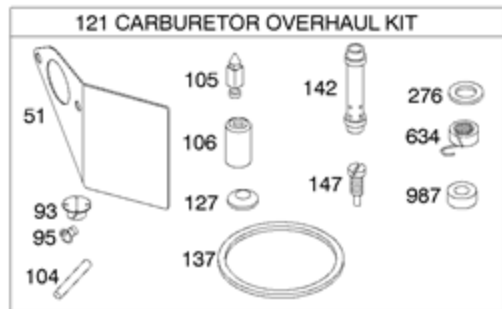

Ref #	Part #	Description	Context Note	Foot Note
50	691157	Manifold-Intake		
51	691886	Gasket-Intake	(Manifold To Carburetor)	
51A	691885	Gasket-Intake	(Manifold To Engine)	
53	691672	Stud	(Carburetor)	
54	93208	Screw	(Intake Manifold)	
93	690602	Bushing-Throttle Shaft		
94	494383	Kit-Idle Mixture	(LMT 102, 113, 114, 116)	
94	496589	Kit-Idle Mixture	(LMT 172)	
94B	498836	Kit-Idle Mixture	(LMT 141)	
95	691636	Screw	(Throttle Valve)	
98	495800	Kit-Idle Speed	(Carburetor)	
104	690525	Pin-Float Hinge		
105	691782	Valve-Float Needle		
106	691780	Seat-Inlet		
108	690467	Valve-Choke		
121	497166	Kit-Carburetor Overhaul	Used Before Code Date 94062400	
121	497849	Kit-Carburetor Overhaul	Used After Code Date 94062300	
125	497164	Carburetor	(LMT 102, 113, 114) Used Before Code Date 94090100	
125	499029	Carburetor	(LMT 116, 141, 172) Used After Code Date 94090200 Used Before Code Date 97081100	
127	694524	Plug-Welch		
130	691750	Valve-Throttle		
131	497846	Kit-Throttle Shaft		
131A	497159	Kit-Throttle Shaft	Used Before Code Date 94090100	
133	494381	Float-Carburetor		
137	281165S	Gasket-Float Bowl		
141	497160	Kit-Choke Shaft		
142	690125	Nozzle-Carburetor	(Standard) (LMT 203)	
142	691477	Nozzle-Carburetor	(Standard) (LMT 172)	
142	497196	Nozzle-Carburetor	(Standard) (LMT 69, 103)	
142	497198	Nozzle-Carburetor	(Standard) (LMT 102)	
142	497564	Nozzle-Carburetor	(Standard) (LMT 113, 114, 116)	
142	498716	Nozzle-Carburetor	(Standard) (LMT 141)	
143	499032	Nozzle-Carburetor	(High Altitude) (LMT 141, 172)	
143	690126	Nozzle-Carburetor	(High Altitude) (LMT 203)	
143	497198	Nozzle-Carburetor	(High Altitude) (LMT 102)