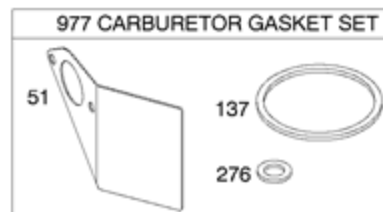

Ref #	Part #	Description	Context Note	Foot Note
50	691157	Manifold-Intake		
51	691886	Gasket-Intake	(Manifold To Carburetor)	
51A	691885	Gasket-Intake	(Manifold To Engine)	
53	691672	Stud	(Carburetor)	
54	93208	Screw	(Intake Manifold)	
93	690602	Bushing-Throttle Shaft		
94	494383	Kit-Idle Mixture	(LMT 102, 113, 114, 116)	
94	496589	Kit-Idle Mixture	(LMT 172)	
94B	498836	Kit-Idle Mixture	(LMT 141)	
95	691636	Screw	(Throttle Valve)	
98	495800	Kit-Idle Speed	(Carburetor)	
104	690525	Pin-Float Hinge		
105	691782	Valve-Float Needle		
106	691780	Seat-Inlet		
108	690467	Valve-Choke		
121	497166	Kit-Carburetor Overhaul	Used Before Code Date 94062400	
121	497849	Kit-Carburetor Overhaul	Used After Code Date 94062300	
125	497164	Carburetor	(LMT 102, 113, 114) Used Before Code Date 94090100	
125	499029	Carburetor	(LMT 116, 141, 172) Used After Code Date 94090200 Used Before Code Date 97081100	
127	694524	Plug-Welch		
130	691750	Valve-Throttle		
131	497846	Kit-Throttle Shaft		
131A	497159	Kit-Throttle Shaft	Used Before Code Date 94090100	
133	494381	Float-Carburetor		
137	281165S	Gasket-Float Bowl		
141	497160	Kit-Choke Shaft		
142	690125	Nozzle-Carburetor	(Standard) (LMT 203)	
142	691477	Nozzle-Carburetor	(Standard) (LMT 172)	
142	497196	Nozzle-Carburetor	(Standard) (LMT 69, 103)	
142	497198	Nozzle-Carburetor	(Standard) (LMT 102)	
142	497564	Nozzle-Carburetor	(Standard) (LMT 113, 114, 116)	
142	498716	Nozzle-Carburetor	(Standard) (LMT 141)	
143	499032	Nozzle-Carburetor	(High Altitude) (LMT 141, 172)	
143	690126	Nozzle-Carburetor	(High Altitude) (LMT 203)	
143	497198	Nozzle-Carburetor	(High Altitude) (LMT 102)