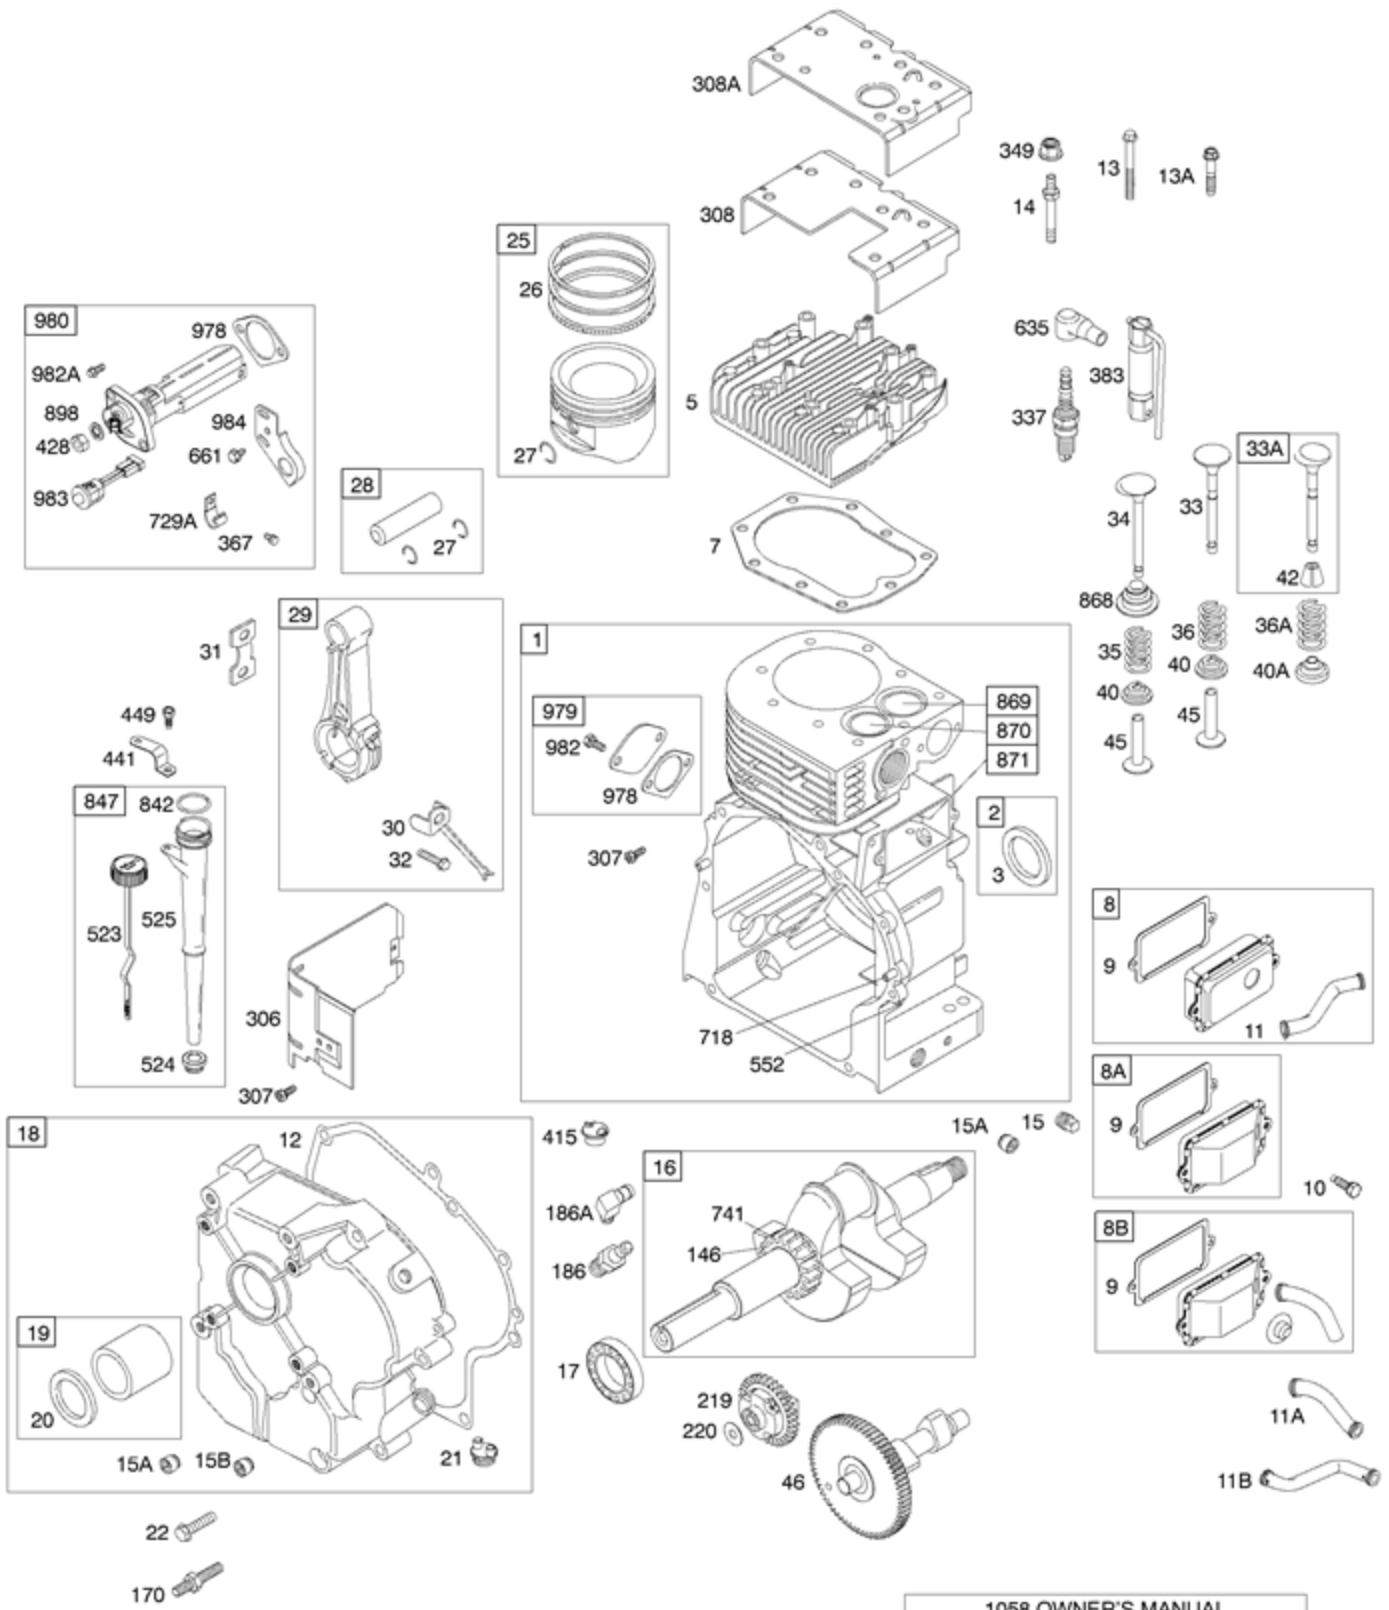

Ref #	Part #	Description	Context Note	Foot Note
1	495631	Cylinder Assembly		
2	698340	Kit-Bushing/Seal	(Magneto Side)	
3	391086S	Seal-Oil	(Magneto Side)	
5	691159	Head-Cylinder		
7	272163S	Gasket-Cylinder Head		
8	498038	Breather Assembly	Used After Code Date 95040200	
8A	495736	Breather Assembly	Used After Code Date 95010100 Used Before Code Date 95040300	
8B	497710	Breather Assembly	Used Before Code Date 95010200	
9	27803S	Gasket-Breather		
10	691666	Screw	(Breather Assembly)	
11	691907	Tube-Breather	Used After Code Date 95040200	
11A	691899	Tube-Breather	Used After Code Date 95010100 Used Before Code Date 95040300	
11B	281426	Tube-Breather	Used Before Code Date 95010200	
12	27877	Gasket-Crankcase	(.009" Thick)	
12	692221	Gasket-Crankcase	(.015" Thick)	
12	27876	Gasket-Crankcase	(.005" Thick)	
13	691651	Screw	(Cylinder Head) (3 9/16" Long)	
13A	690904	Screw	(Cylinder Head) (3" Long)	
14	691690	Stud	(Cylinder Head) (3 1/4" Long)	
15	690946	Plug-Oil Drain	(Square Head)	
15A	691680	Plug-Oil Drain	(3/8" Square Socket)	
16	495790	Crankshaft	Used After Code Date 95041600	
17	691069	Bearing-Ball		
18	496984	Cover-Crankcase		
19	295964	Kit-Bushing/Seal	(PTO Side)	
20	391086S	Seal-Oil	(PTO Side)	
21	281658S	Cap-Oil Fill		
22	693972	Screw	(Crankcase Cover/Sump)	
25	499907	Piston Assembly	(Standard)	
25	499909	Piston Assembly	(.020" Oversize)	
26	299743	Ring Set-STD	(Standard)(Chrome)	
26	499921	Ring Set-STD	(Standard)	
26	690019	Ring Set-STD	(.020" Oversize)	
26	690020	Ring Set-STD	(.030" Oversize)	
27	690975	Lock-Piston Pin		
28	499302	Pin-Piston	(Standard)	
28	499303	Pin-Piston	(.005" Oversize)