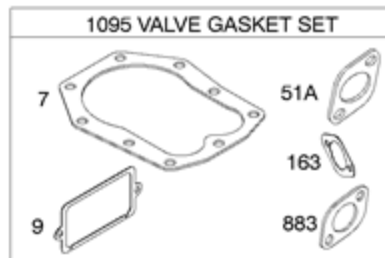

DC ONLY	
SEE FLYWHEEL ASSEMBLY	
474	
877	
1059	
578A	

NOTE: ALL OLD STYLE STATORS USE REFERENCE NUMBER 1119 MOUNTING SCREW

<b>Ref #</b>	<b>Part #</b>	<b>Description</b>	<b>Context Note</b>	<b>Foot Note</b>
3	391086S	Seal-Oil	(Magneto Side)	
7	272163S	Gasket-Cylinder Head		
9	27803S	Gasket-Breather		
12	27877	Gasket-Crankcase	(.009" Thick)	
12	27876	Gasket-Crankcase	(.005" Thick)	
12	692221	Gasket-Crankcase	(.015" Thick)	
20	391086S	Seal-Oil	(PTO Side)	
51A	691885	Gasket-Intake	(Manifold To Engine)	
163	692277	Gasket-Air Cleaner		
356B	398838	Wire-Stop		
358	497070	Gasket Set-Engine		
474	696578	Alternator	(DC Only)	
524	281370S	Seal-Dipstick Tube		
578A	692306	Wire Assembly	(Alternator)	
729	690603	Clip-Wire		
842	691870	Seal-O Ring	(Dipstick Tube)	
877	393814	Wire/Connector-Alternator	(DC Only)	
883	692237	Gasket-Exhaust		
895	692309	Switch-Rotary		
978	273326S	Gasket-Oil Gard		
1054	280275	Tie-Cable		
1059	698516	Kit-Screw/Washer		
1095	498534	Gasket Set-Valve		
1119	691183	Screw	(Alternator)	