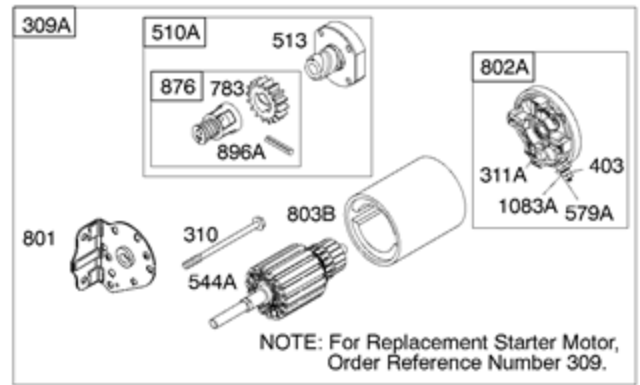

Ref #	Part #	Description	Context Note	Foot Note
23	690615	Flywheel	(Rewind Start)	
23A	XXXXXX	Flywheel	(Electric Start)	
24	222698S	Key-Flywheel		
73	691754	Screen-Rotating	Used Before Code Date 99030100	
74	691627	Screw	(Rotating Screen)	
75	690582	Washer	(Flywheel)	
165	693148	Nut	(Ring Gear)	
309	693054	Motor-Starter		
309A		Motor-Starter	(For Replacement Starter Motor, Order Reference 309)	
310	690323	Screw	(Starter Motor)	
311	497608	Brush Set		
311A	395538	Brush Set	(3 5/8" Housing Length)	
332	693899	Nut	(Flywheel) Used After Code Date 99022800	
333	398811	Armature-Magneto		
334	691061	Screw	(Magneto Armature)	
356F	398808	Wire-Stop	(Magneto Armature)	
363	19203	Puller-Flywheel		
403	690288	Washer	(End Cap)	
503	691532	Strap-Starter		
510	696541	Drive-Starter		
510A	696540	Drive-Starter		
513	692024	Clutch-Drive		
544	692034	Armature-Starter		
544A	390837	Armature-Starter	(3 5/8" Housing Length)	
579	691029	Nut	(Starter Cable)	
579A	691626	Nut	(Starter Cable)	
695	693109	Screw	(Ring Gear)	
697	690372	Screw	(Drive Cap)	
697B	691058	Screw	(Drive Cap)	
726	696537	Gear-Ring	(Includes Mounting Hardware)	
783	695708	Gear-Pinion		
797	693167	Nut	(Brush Retainer)	
801	691283	Cap-Drive		
802	691286	Cap-End		
802A	395537	Cap-End	(3 5/8" Housing Length)	
803B	398159	Housing-Starter	(3 5/8" Housing Length)	
851	493880S	Terminal-Spark Plug