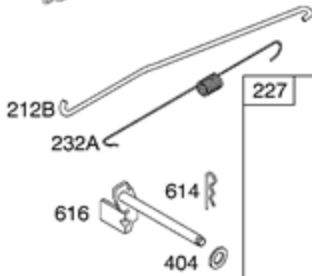

674A

188

240

188

<b>Ref #</b>	<b>Part #</b>	<b>Description</b>	<b>Context Note</b>	<b>Foot Note</b>
98A	493280	Kit-Idle Speed	(Control Bracket)	
182	495664	Bracket-Fuel Tank		
182C	695451	Bracket-Fuel Tank		
182D	694592	Bracket-Fuel Tank		
187	296004	Line-Fuel	(Cut To Required Length)	
187A	497029	Line-Fuel	(Molded)	
188	691693	Screw	(Control Bracket)	
209B	263054	Spring-Governor		
212	691853	Link-Throttle	(Linkage Lever To Throttle Shaft)	
212A	691854	Link-Throttle	(Governor Control Lever To Linkage Lever)	
212B	262970	Link-Throttle	(Governor Control Lever To Linkage Lever)	
222A	691480	Bracket-Control	Used Before Code Date 98120700	
227	692143	Lever-Governor Control		
227A	496253	Lever-Governor Control		
232	691848	Spring-Governor Link		
232A	691846	Spring-Governor Link		
240	394358S	Filter-Fuel	(White)	
265	691024	Clamp-Casing		
267	690804	Screw	(Casing Clamp)	
268	691025	Casing-Control Wire	(Cut To Required Length)	
269	691026	Wire-Control	(Cut To Required Length)	
270	691027	Nut	(Control Wire Casing)	
271	691028	Lever-Control		
356A	691408	Wire-Stop		
359	691077	Washer	(Ground Terminal)	
360	691105	Nut	(Fuel Tank Bracket)	
373	691612	Nut	(Ground Terminal)	
385	691673	Screw	(Fuel Pump)	
387	692026	Pump-Fuel		
404	691691	Washer	(Governor Crank)	
453	691131	Screw	(Electromagnetic Bracket)	
464	691898	Seal-O Ring	(Fuel Shut-off Valve)	
489	691776	Screw	(Linkage Lever)	
505	691251	Nut	(Governor Control Lever)	
507	691972	Insulator		
520	691084	Terminal-Ground		
562	691119	Bolt	(Governor Control Lever)	
601	95162S	Clamp-Hose		
614	691620	Pin-Cotter		