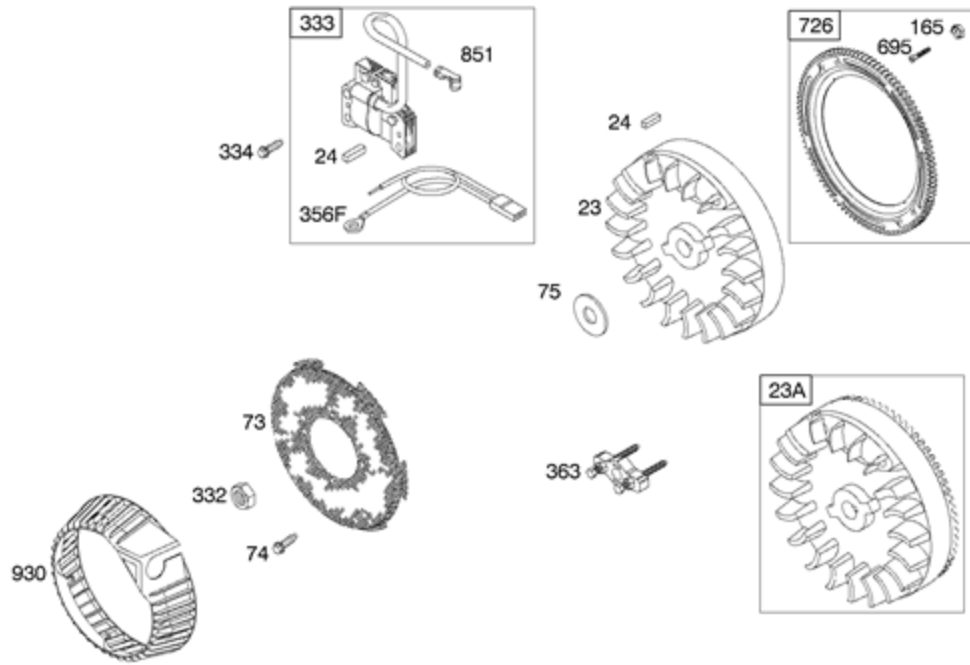

Ref #	Part #	Description	Context Note	Foot Note
23	690615	Flywheel	(Rewind Start)	
23A	XXXXXX	Flywheel	(Electric Start)	
24	222698S	Key-Flywheel		
73	691754	Screen-Rotating	Used Before Code Date 99030100	
74	691627	Screw	(Rotating Screen)	
75	690582	Washer	(Flywheel)	
165	693148	Nut	(Ring Gear)	
309	693054	Motor-Starter		
309A		Motor-Starter	(For Replacement Starter Motor, Order Reference 309)	
310	690323	Screw	(Starter Motor)	
311	497608	Brush Set		
311A	395538	Brush Set	(3 5/8" Housing Length)	
332	693899	Nut	(Flywheel) Used After Code Date 99022800	
333	398811	Armature-Magneto		
334	691061	Screw	(Magneto Armature)	
356F	398808	Wire-Stop	(Magneto Armature)	
363	19203	Puller-Flywheel		
403	690288	Washer	(End Cap)	
503	691532	Strap-Starter		
510	696541	Drive-Starter		
510A	696540	Drive-Starter		
513	692024	Clutch-Drive		
544	692034	Armature-Starter		
544A	390837	Armature-Starter	(3 5/8" Housing Length)	
579	691029	Nut	(Starter Cable)	
579A	691626	Nut	(Starter Cable)	
695	693109	Screw	(Ring Gear)	
697	690372	Screw	(Drive Cap)	
697B	691058	Screw	(Drive Cap)	
726	696537	Gear-Ring	(Includes Mounting Hardware)	
783	695708	Gear-Pinion		
797	693167	Nut	(Brush Retainer)	
801	691283	Cap-Drive		
802	691286	Cap-End		
802A	395537	Cap-End	(3 5/8" Housing Length)	
803B	398159	Housing-Starter	(3 5/8" Housing Length)	
851	493880S	Terminal-Spark Plug