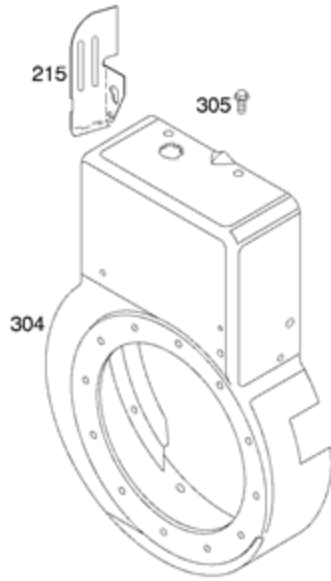

DC ONLY	
SEE FLYWHEEL ASSEMBLY	
474	
877	
1059	
578A	

NOTE: ALL OLD STYLE STATORS USE REFERENCE NUMBER 1119 MOUNTING SCREW

<b>Ref #</b>	<b>Part #</b>	<b>Description</b>	<b>Context Note</b>	<b>Foot Note</b>
3	391086S	Seal-Oil	(Magneto Side)	
7	272163S	Gasket-Cylinder Head		
9	27803S	Gasket-Breather		
12	27877	Gasket-Crankcase	(.009" Thick)	
12	27876	Gasket-Crankcase	(.005" Thick)	
12	692221	Gasket-Crankcase	(.015" Thick)	
20	391086S	Seal-Oil	(PTO Side)	
51A	691885	Gasket-Intake	(Manifold To Engine)	
163	692277	Gasket-Air Cleaner		
356B	398838	Wire-Stop		
358	497070	Gasket Set-Engine		
474	696578	Alternator	(DC Only)	
524	281370S	Seal-Dipstick Tube		
578A	692306	Wire Assembly	(Alternator)	
729	690603	Clip-Wire		
842	691870	Seal-O Ring	(Dipstick Tube)	
877	393814	Wire/Connector-Alternator	(DC Only)	
883	692237	Gasket-Exhaust		
895	692309	Switch-Rotary		
978	273326S	Gasket-Oil Gard		
1054	280275	Tie-Cable		
1059	698516	Kit-Screw/Washer		
1095	498534	Gasket Set-Valve		
1119	691183	Screw	(Alternator)	