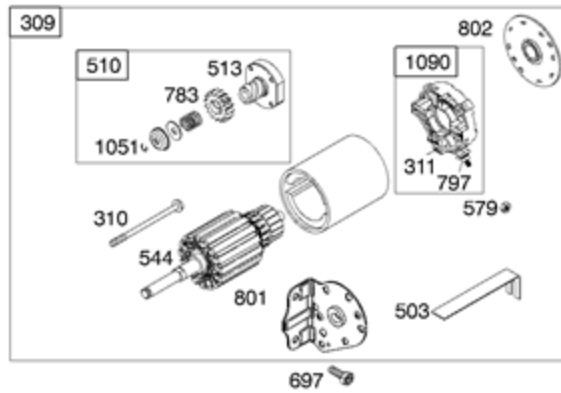

Ref #	Part #	Description	Context Note	Foot Note
23	690615	Flywheel	(Rewind Start)	
23A	XXXXXX	Flywheel	(Electric Start)	
24	222698S	Key-Flywheel		
73	691754	Screen-Rotating	Used Before Code Date 99030100	
74	691627	Screw	(Rotating Screen)	
75	690582	Washer	(Flywheel)	
165	693148	Nut	(Ring Gear)	
309	693054	Motor-Starter		
309A		Motor-Starter	(For Replacement Starter Motor, Order Reference 309)	
310	690323	Screw	(Starter Motor)	
311	497608	Brush Set		
311A	395538	Brush Set	(3 5/8" Housing Length)	
332	693899	Nut	(Flywheel) Used After Code Date 99022800	
333	398811	Armature-Magneto		
334	691061	Screw	(Magneto Armature)	
356F	398808	Wire-Stop	(Magneto Armature)	
363	19203	Puller-Flywheel		
403	690288	Washer	(End Cap)	
503	691532	Strap-Starter		
510	696541	Drive-Starter		
510A	696540	Drive-Starter		
513	692024	Clutch-Drive		
544	692034	Armature-Starter		
544A	390837	Armature-Starter	(3 5/8" Housing Length)	
579	691029	Nut	(Starter Cable)	
579A	691626	Nut	(Starter Cable)	
695	693109	Screw	(Ring Gear)	
697	690372	Screw	(Drive Cap)	
697B	691058	Screw	(Drive Cap)	
726	696537	Gear-Ring	(Includes Mounting Hardware)	
783	695708	Gear-Pinion		
797	693167	Nut	(Brush Retainer)	
801	691283	Cap-Drive		
802	691286	Cap-End		
802A	395537	Cap-End	(3 5/8" Housing Length)	
803B	398159	Housing-Starter	(3 5/8" Housing Length)	
851	493880S	Terminal-Spark Plug