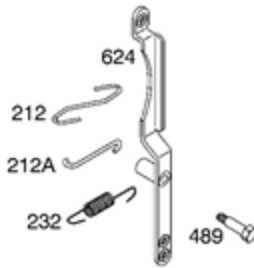

674A

188

240

188

<b>Ref #</b>	<b>Part #</b>	<b>Description</b>	<b>Context Note</b>	<b>Foot Note</b>
98A	493280	Kit-Idle Speed	(Control Bracket)	
182	495664	Bracket-Fuel Tank		
182C	695451	Bracket-Fuel Tank		
182D	694592	Bracket-Fuel Tank		
187	296004	Line-Fuel	(Cut To Required Length)	
187A	497029	Line-Fuel	(Molded)	
188	691693	Screw	(Control Bracket)	
209B	263054	Spring-Governor		
212	691853	Link-Throttle	(Linkage Lever To Throttle Shaft)	
212A	691854	Link-Throttle	(Governor Control Lever To Linkage Lever)	
212B	262970	Link-Throttle	(Governor Control Lever To Linkage Lever)	
222A	691480	Bracket-Control	Used Before Code Date 98120700	
227	692143	Lever-Governor Control		
227A	496253	Lever-Governor Control		
232	691848	Spring-Governor Link		
232A	691846	Spring-Governor Link		
240	394358S	Filter-Fuel	(White)	
265	691024	Clamp-Casing		
267	690804	Screw	(Casing Clamp)	
268	691025	Casing-Control Wire	(Cut To Required Length)	
269	691026	Wire-Control	(Cut To Required Length)	
270	691027	Nut	(Control Wire Casing)	
271	691028	Lever-Control		
356A	691408	Wire-Stop		
359	691077	Washer	(Ground Terminal)	
360	691105	Nut	(Fuel Tank Bracket)	
373	691612	Nut	(Ground Terminal)	
385	691673	Screw	(Fuel Pump)	
387	692026	Pump-Fuel		
404	691691	Washer	(Governor Crank)	
453	691131	Screw	(Electromagnetic Bracket)	
464	691898	Seal-O Ring	(Fuel Shut-off Valve)	
489	691776	Screw	(Linkage Lever)	
505	691251	Nut	(Governor Control Lever)	
507	691972	Insulator		
520	691084	Terminal-Ground		
562	691119	Bolt	(Governor Control Lever)	
601	95162S	Clamp-Hose		
614	691620	Pin-Cotter		