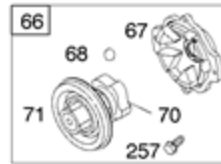

1036 EMISSION LABEL

1019 LABEL KIT