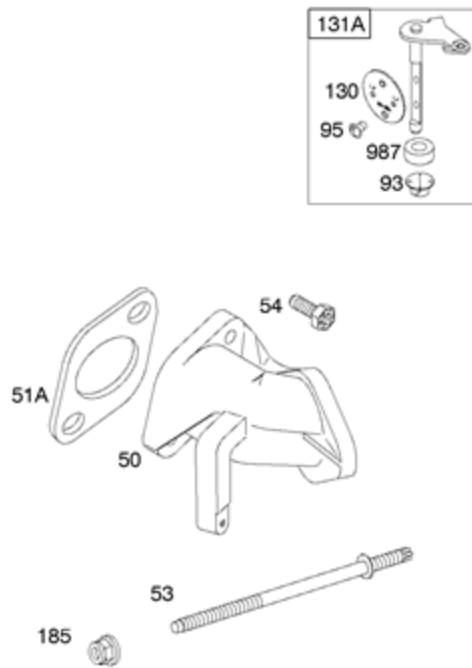

Ref #	Part #	Description	Context Note	Foot Note
50	691157	Manifold-Intake		
51	691886	Gasket-Intake	(Manifold To Carburetor)	
51A	691885	Gasket-Intake	(Manifold To Engine)	
53	691672	Stud	(Carburetor)	
54	93208	Screw	(Intake Manifold)	
93	690602	Bushing-Throttle Shaft		
94	494383	Kit-Idle Mixture	(LMT 102, 113, 114, 116)	
94	496589	Kit-Idle Mixture	(LMT 172)	
94B	498836	Kit-Idle Mixture	(LMT 141)	
95	691636	Screw	(Throttle Valve)	
98	495800	Kit-Idle Speed	(Carburetor)	
104	690525	Pin-Float Hinge		
105	691782	Valve-Float Needle		
106	691780	Seat-Inlet		
108	690467	Valve-Choke		
121	497166	Kit-Carburetor Overhaul	Used Before Code Date 94062400	
121	497849	Kit-Carburetor Overhaul	Used After Code Date 94062300	
125	497164	Carburetor	(LMT 102, 113, 114) Used Before Code Date 94090100	
125	499029	Carburetor	(LMT 116, 141, 172) Used After Code Date 94090200 Used Before Code Date 97081100	
127	694524	Plug-Welch		
130	691750	Valve-Throttle		
131	497846	Kit-Throttle Shaft		
131A	497159	Kit-Throttle Shaft	Used Before Code Date 94090100	
133	494381	Float-Carburetor		
137	281165S	Gasket-Float Bowl		
141	497160	Kit-Choke Shaft		
142	690125	Nozzle-Carburetor	(Standard) (LMT 203)	
142	691477	Nozzle-Carburetor	(Standard) (LMT 172)	
142	497196	Nozzle-Carburetor	(Standard) (LMT 69, 103)	
142	497198	Nozzle-Carburetor	(Standard) (LMT 102)	
142	497564	Nozzle-Carburetor	(Standard) (LMT 113, 114, 116)	
142	498716	Nozzle-Carburetor	(Standard) (LMT 141)	
143	499032	Nozzle-Carburetor	(High Altitude) (LMT 141, 172)	
143	690126	Nozzle-Carburetor	(High Altitude) (LMT 203)	
143	497198	Nozzle-Carburetor	(High Altitude) (LMT 102)