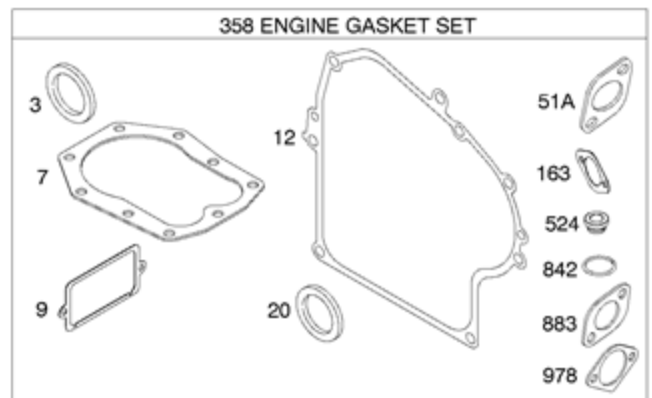

DC ONLY	
SEE FLYWHEEL ASSEMBLY	
474	
877	
1059	
578A	

NOTE: ALL OLD STYLE STATORS USE REFERENCE NUMBER 1119 MOUNTING SCREW

<b>Ref #</b>	<b>Part #</b>	<b>Description</b>	<b>Context Note</b>	<b>Foot Note</b>
3	391086S	Seal-Oil	(Magneto Side)	
7	272163S	Gasket-Cylinder Head		
9	27803S	Gasket-Breather		
12	27877	Gasket-Crankcase	(.009" Thick)	
12	27876	Gasket-Crankcase	(.005" Thick)	
12	692221	Gasket-Crankcase	(.015" Thick)	
20	391086S	Seal-Oil	(PTO Side)	
51A	691885	Gasket-Intake	(Manifold To Engine)	
163	692277	Gasket-Air Cleaner		
356B	398838	Wire-Stop		
358	497070	Gasket Set-Engine		
474	696578	Alternator	(DC Only)	
524	281370S	Seal-Dipstick Tube		
578A	692306	Wire Assembly	(Alternator)	
729	690603	Clip-Wire		
842	691870	Seal-O Ring	(Dipstick Tube)	
877	393814	Wire/Connector-Alternator	(DC Only)	
883	692237	Gasket-Exhaust		
895	692309	Switch-Rotary		
978	273326S	Gasket-Oil Gard		
1054	280275	Tie-Cable		
1059	698516	Kit-Screw/Washer		
1095	498534	Gasket Set-Valve		
1119	691183	Screw	(Alternator)	