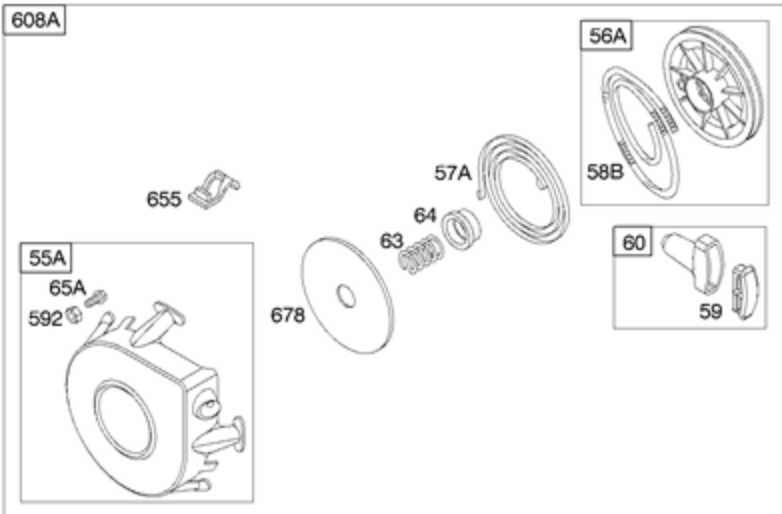

1036 EMISSION LABEL

1019 LABEL KIT