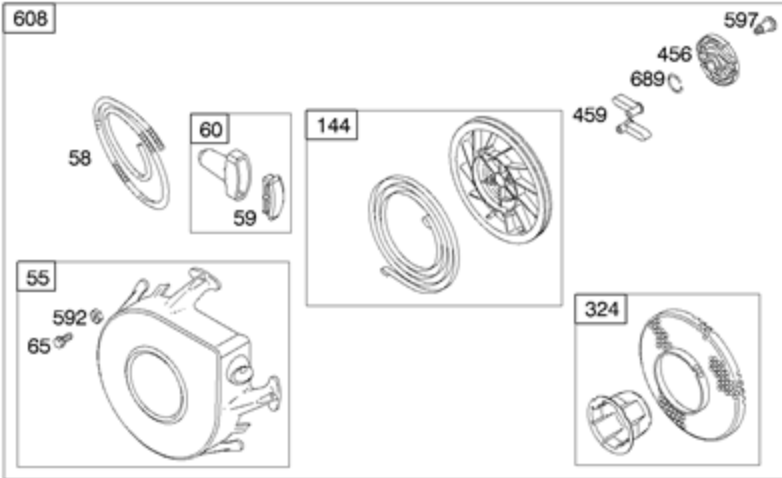

1036 EMISSION LABEL

1019 LABEL KIT