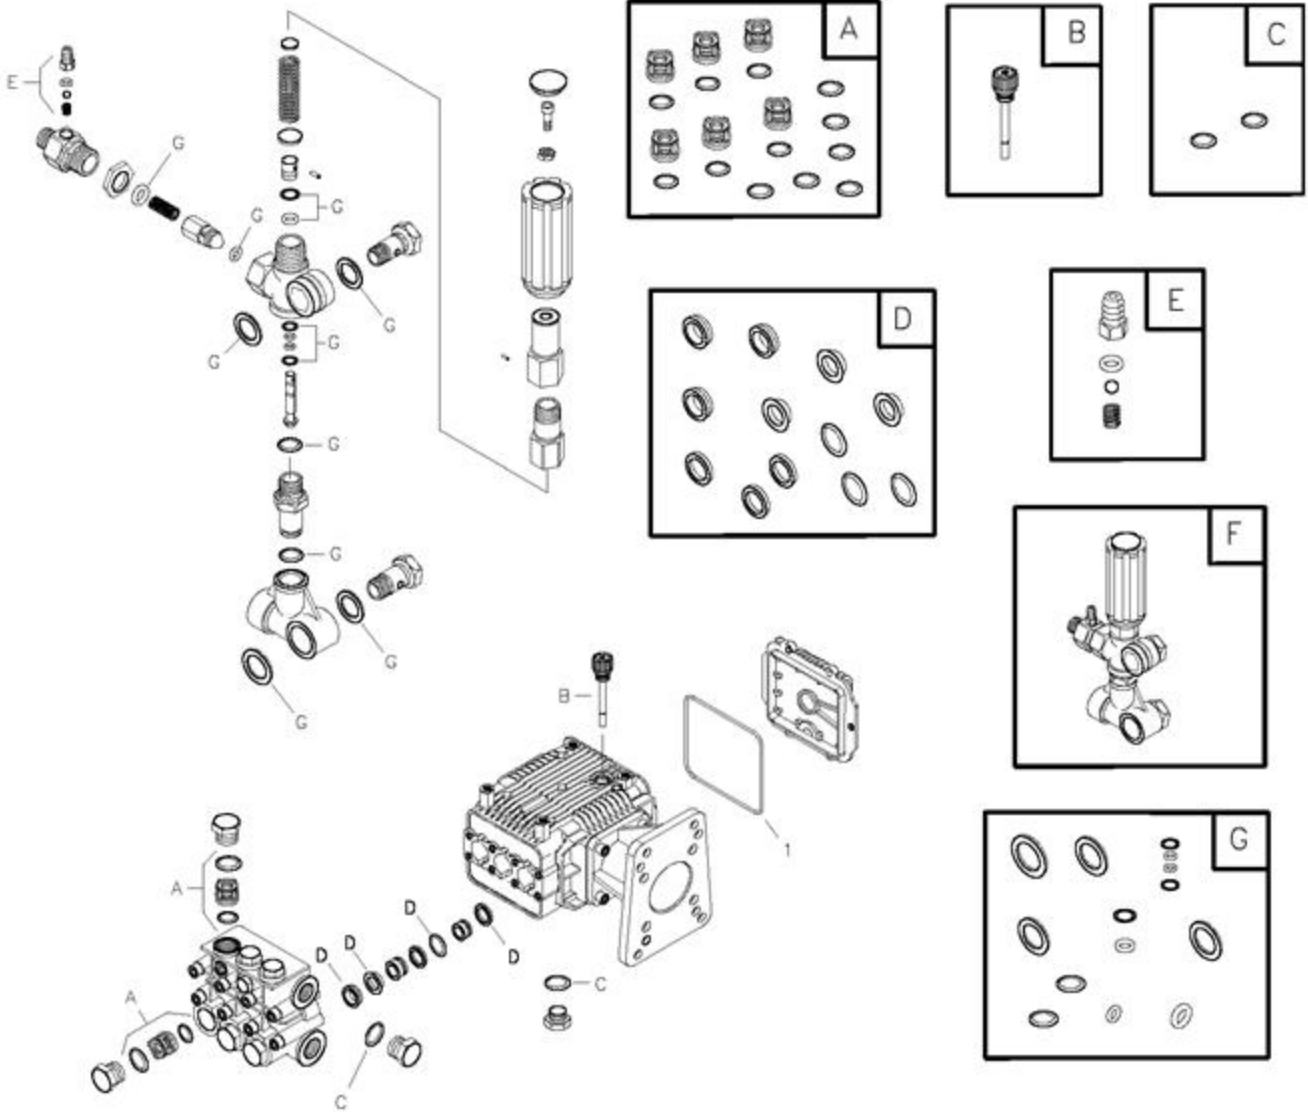

Ref #	Part #	Description	Qty	Context Note	Foot Note
1	B194424GS	BASE			
2	B196133GS	HANDLE			
3	B4805GS	HOSE			
4	30809GS	GROMMET			
5	195294GS	KIT, Engine Mounting Hardware			
6	192132GS	KIT, Pump Mounting Hardware			
7	95458GS	CONNECT, Quick			
8	191265GS	E-RING			
9	195016GS	VALVE, Thermal Relief			
10	197291GS	KIT, Nozzle			
	195851ZZGS	Nozzle, QC Black			
	195983NGS	Nozzle, , Red			
	195983PGS	Nozzle, QC, Yellow			
	195846QGS	Nozzle, QC, Green			
	195983RGS	Nozzle, QC, White			
11	196315GS	ASSY, Extension, QC			
12	B1436BGS	GUN			
13	192135GS	KIT, Garden Hose Inlet			
14	B2516GS	CAP, Vinyl			
15	B2203GS	KIT, Handle Fastening			
16	192310GS	KIT, Vibration Mount			
17	194411GS	KIT, Wheel			
18	192796GS	KIT, Chemical Hose/Filter			
19	63281GS	KEY			
20	194068GS	ASSY, Pump		(see "Pump")	
900		ENGINE		Contact Engine Manufacturer	
	197548GS	KIT, Decals		Not Illustrated	
	197290GS	MANUAL, Owners		Not Illustrated	
	MS6321	MANUAL, Engine		Not Illustrated	
	191267RGS	AXLE		Not Illustrated	
	191922GS	KIT, O-Ring Maintenance		Not Illustrated	
	BB3061GS	OIL BOTTLE		Not Illustrated	
	87815GS	GOGGLES		Not Illustrated	

Ref #

Part #

Description

Qty

Context Note

Ref #	Part #	Description	Qty	Context Note
1	116B2126GS	OIL SEAL, Square		
A	193955GS	KIT, Valve		Service kits, include all parts shown within the box.
B	11287628PGS	OIL CAP/DIPSTICK		Service kits, include all parts shown within the box.
C	10387628PGS	O-RING		Service kits, include all parts shown within the box.
D	193956GS	KIT, Support Ring & Seals		Service kits, include all parts shown within the box.
E	193724GS	KIT, Hose Tail		Service kits, include all parts shown within the box.
F	153B2126GS	UNLOADER, Complete		Service kits, include all parts shown within the box.
G	250B2327GS	KIT, O-Rings, Unloader		Service kits, include all parts shown within the box.
	B2384GS	FILTER, Inlet		Not Illustrated
	186452GS	FILTER, Inlet, Bag of 10		Not Illustrated