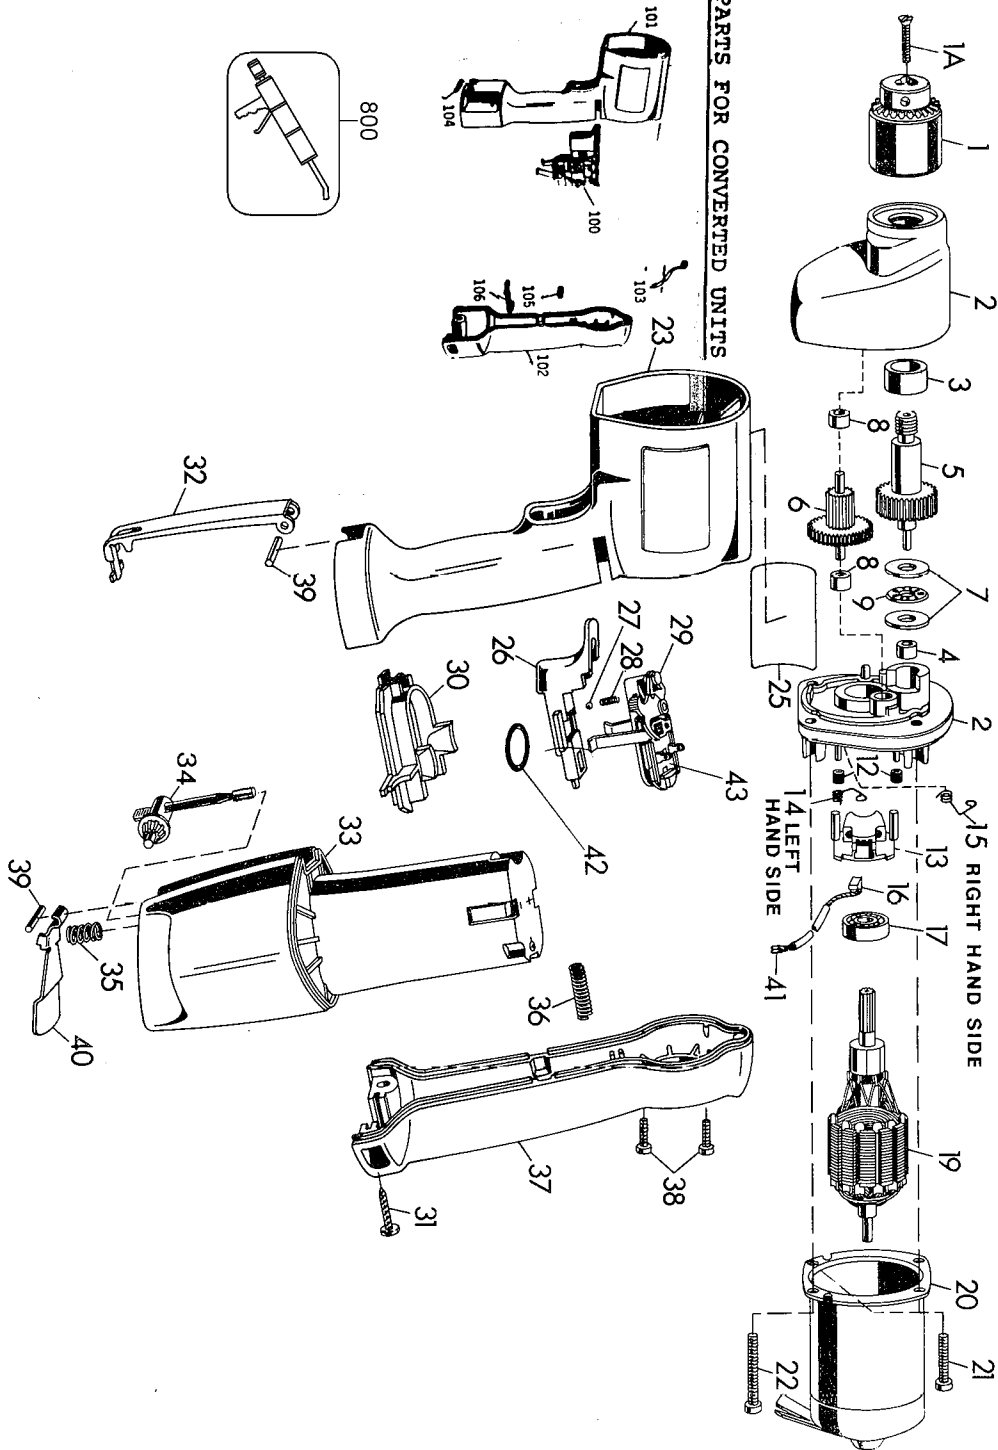

PARTS FOR CONVERTED UNITS

Parts List for 1921 Type 2

Item Number	Part Number	Description	Qty Required
1	92555-00	CHUCK & KEY	1
2	000000-00	No Longer Available	1
3	000000-00	No Longer Available	1
4	000000-00	No Longer Available	3
5	000000-00	No Longer Available	1
6	000000-00	No Longer Available	1
7	091817-00	WASHER	2
8	000000-00	No Longer Available	1
9	091644-00	THRUST BEARING	1
12	000000-00	No Longer Available	4
13	000000-00	No Longer Available	2
14	000000-00	No Longer Available	1
15	000000-00	No Longer Available	1
16	000000-00	No Longer Available	1
17	330003-04	BEARING,BALL	1
19	000000-00	No Longer Available	1
20	000000-00	No Longer Available	1
21	000000-00	No Longer Available	1
22	000000-00	No Longer Available	1
23	000000-00	No Longer Available	1
25	000000-00	No Longer Available	1
26	000000-00	No Longer Available	1
27	000000-00	No Longer Available	1
28	000000-00	No Longer Available	1
29	000000-00	No Longer Available	1
30	000000-00	No Longer Available	1
31	330019-13	SCREW,M4X19	2

Parts List for 1921 Type 2

Item Number	Part Number	Description	Qty Required
32	000000-00	No Longer Available	1
33	450054-00	BATTERY PACK	1
34	330034-00	KEY,CHUCK	1
35	91874-00	SPRING	1
36	000000-00	No Longer Available	1
37	000000-00	No Longer Available	1
38	000000-00	No Longer Available	2
39	000000-00	No Longer Available	2
40	000000-00	No Longer Available	1
41	000000-00	No Longer Available	2
42	000000-00	No Longer Available	1
43	000000-00	No Longer Available	1
100	000000-00	No Longer Available	1
101	000000-00	No Longer Available	1
102	000000-00	No Longer Available	1
103	000000-00	No Longer Available	1
104	000000-00	No Longer Available	1
105	030612-00	PLUG	1
106	000000-00	No Longer Available	1
501	65630-00	SCREW	1
800	429698-00	GREASE:4 LB CAN	1