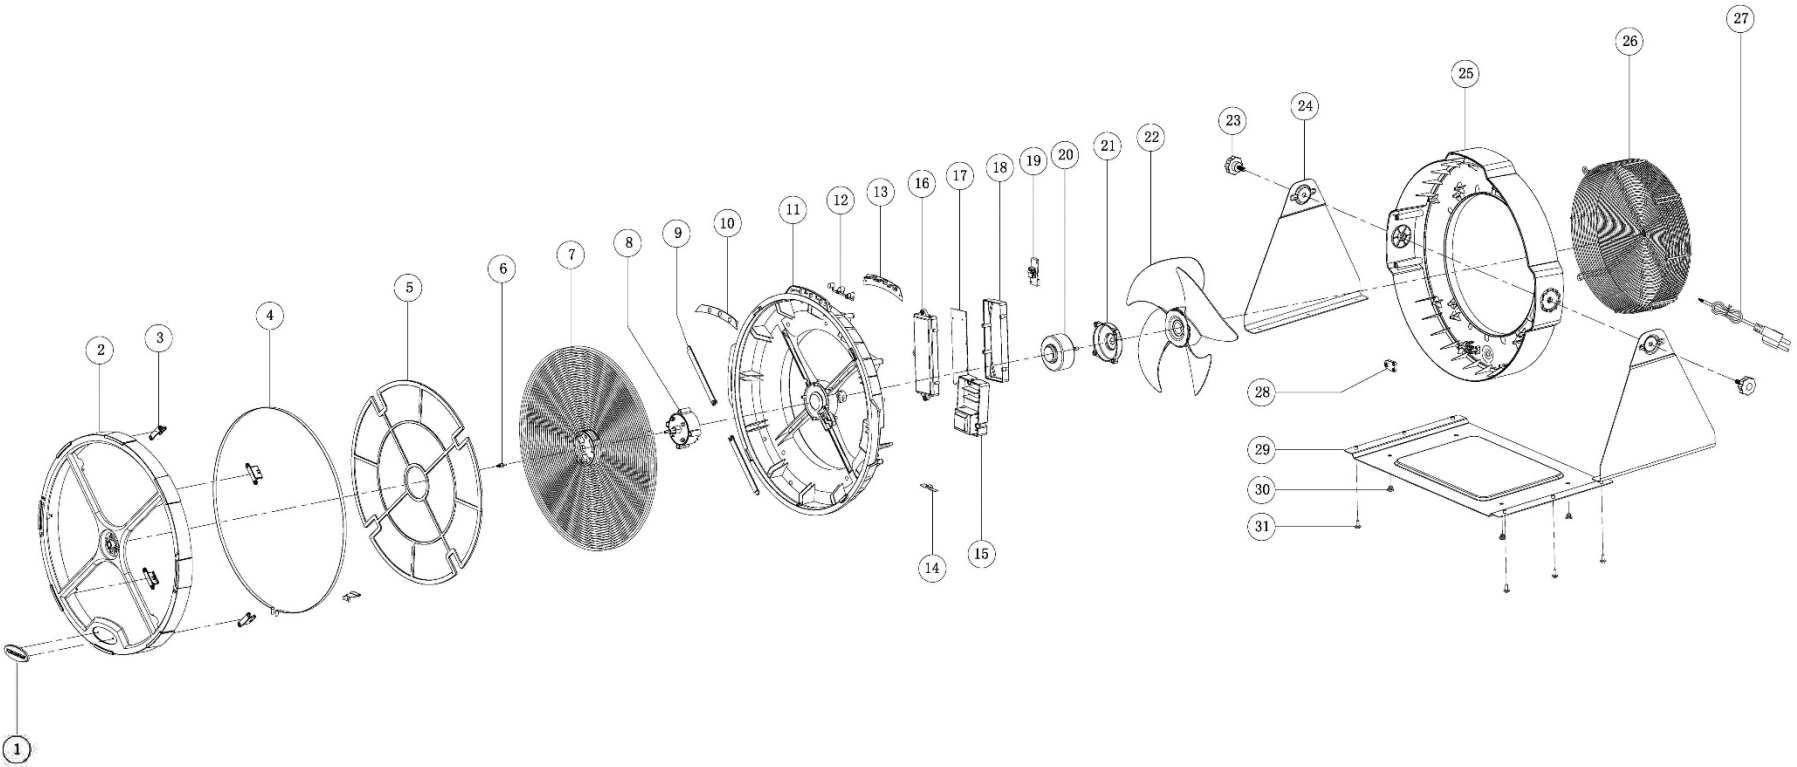

11.0 Replacement parts

To order parts or reach our service department, call 1-800-274-6848 Monday through Friday, 8:00 a.m. to 5:00 p.m. CST. Having the Model Number and Serial Number of your machine available when you call will allow us to serve you quickly and accurately.

Non-proprietary parts, such as fasteners, can be found at local hardware stores, or may be ordered from Powermatic.

Some parts are shown for reference only, and may not be available individually.

11.1.1 PM1250 Electrostatic AFS – Parts List

Index No	Part No	Description	Size	Qty
1	2211-J1000-01	Powermatic Logo	W100 x H36 mm	1
2	2101-J1000-01	Cover		1
3	2112-J1000-01	Cover Fastener		4
4	2203-J1000-01	Metal Ring		1
5	2111-J1000-01	Pre-Filter		1
6	2501-J1000-01	Carbon Brush		1
7	1791332	Filter		1
8	7201-J1000-02	Stator Assembly		1
9	2109-J1000-01	Cord Cover		2
10	2115-J1000-01	Display Board		1
11	2102-J1000-01	Mid-Frame		1
12	2114-J1000-01	Control Button Set		1
13	1812-J1000-01	Control PCBA		1
14	2205-J1000-01	Grounding Connector		1
15	7201-J1000-01	High Voltage Unit		1
16	2105-J1000-01	Power Box – Top		1
17	1811-J1000-01	Power PCBA		1
18	2106-J1000-01	Power Box – Bottom		1
19	1813-J1000-02	Switch PCBA		1
20	1821-J1000-01	Motor	35W DC 140V/165V	1
21	2110-J1000-01	Motor Cover		1
22	2107-J1000-01	Fan		1
23	2401-J1000-01	Knob	M10x25 D=60mm	2
24	2202-J1000-01	Side Plate		2
25	2103-J1000-01	Rear Cover		1
26	2204-J1000-01	Net		1
27	1801-J1000-02	Power Cord w/Plug	SJT 18AWGx3C	1
28	2108-J1000-01	Cord Grip		1
29	2201-J1000-01	Base Plate		1
30	2118-J1000-01	Rubber Pad *		4
31	3130-05010-01	Phillips Pan Hd Machine Screw w/Lock Washer * ..	M5x10	6
33	4230-J1000-11	I.D. Label, PM1250 (not shown)		1
34	4230-J1000-13	Warning Label, PM1250 (not shown)		1
35	2502-J1000-01	Remote Control (not shown)		1
36	PM1250-36	Cleaning Brush (not shown)		1
		Batteries – local purchase	AAA	2
	PM1250-HP	Hardware Package		

* items included in hardware package

11.1.2 PM1250 Electrostatic AFS – Exploded View