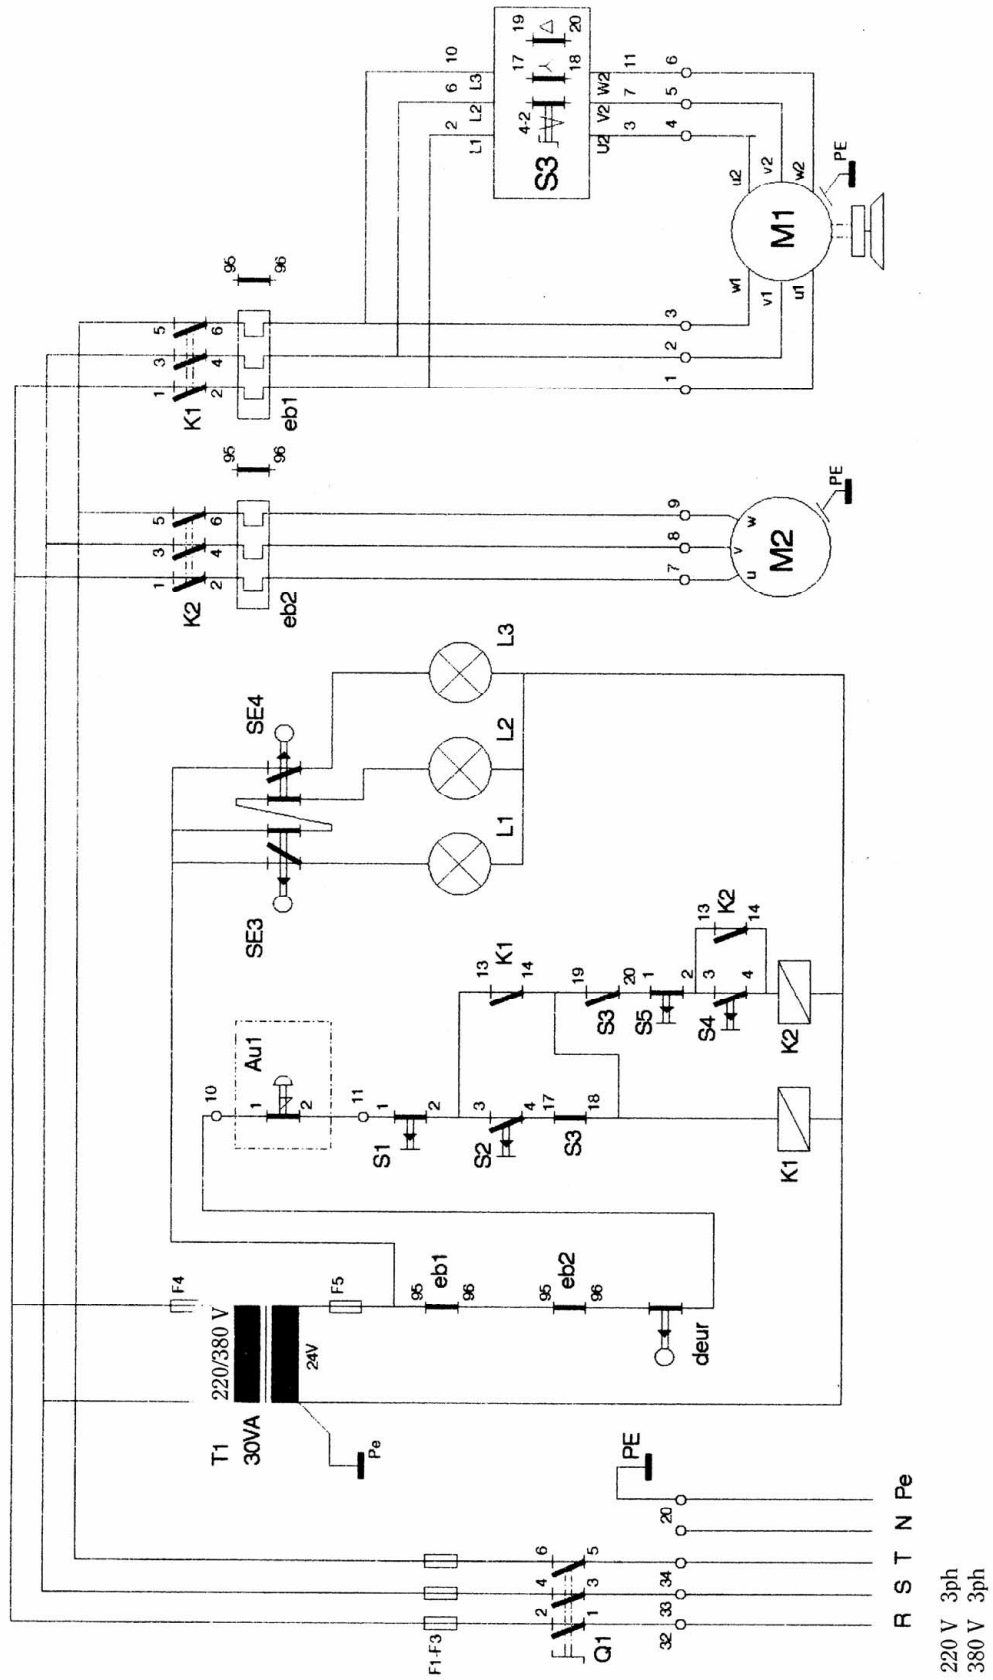

Electrical Wiring