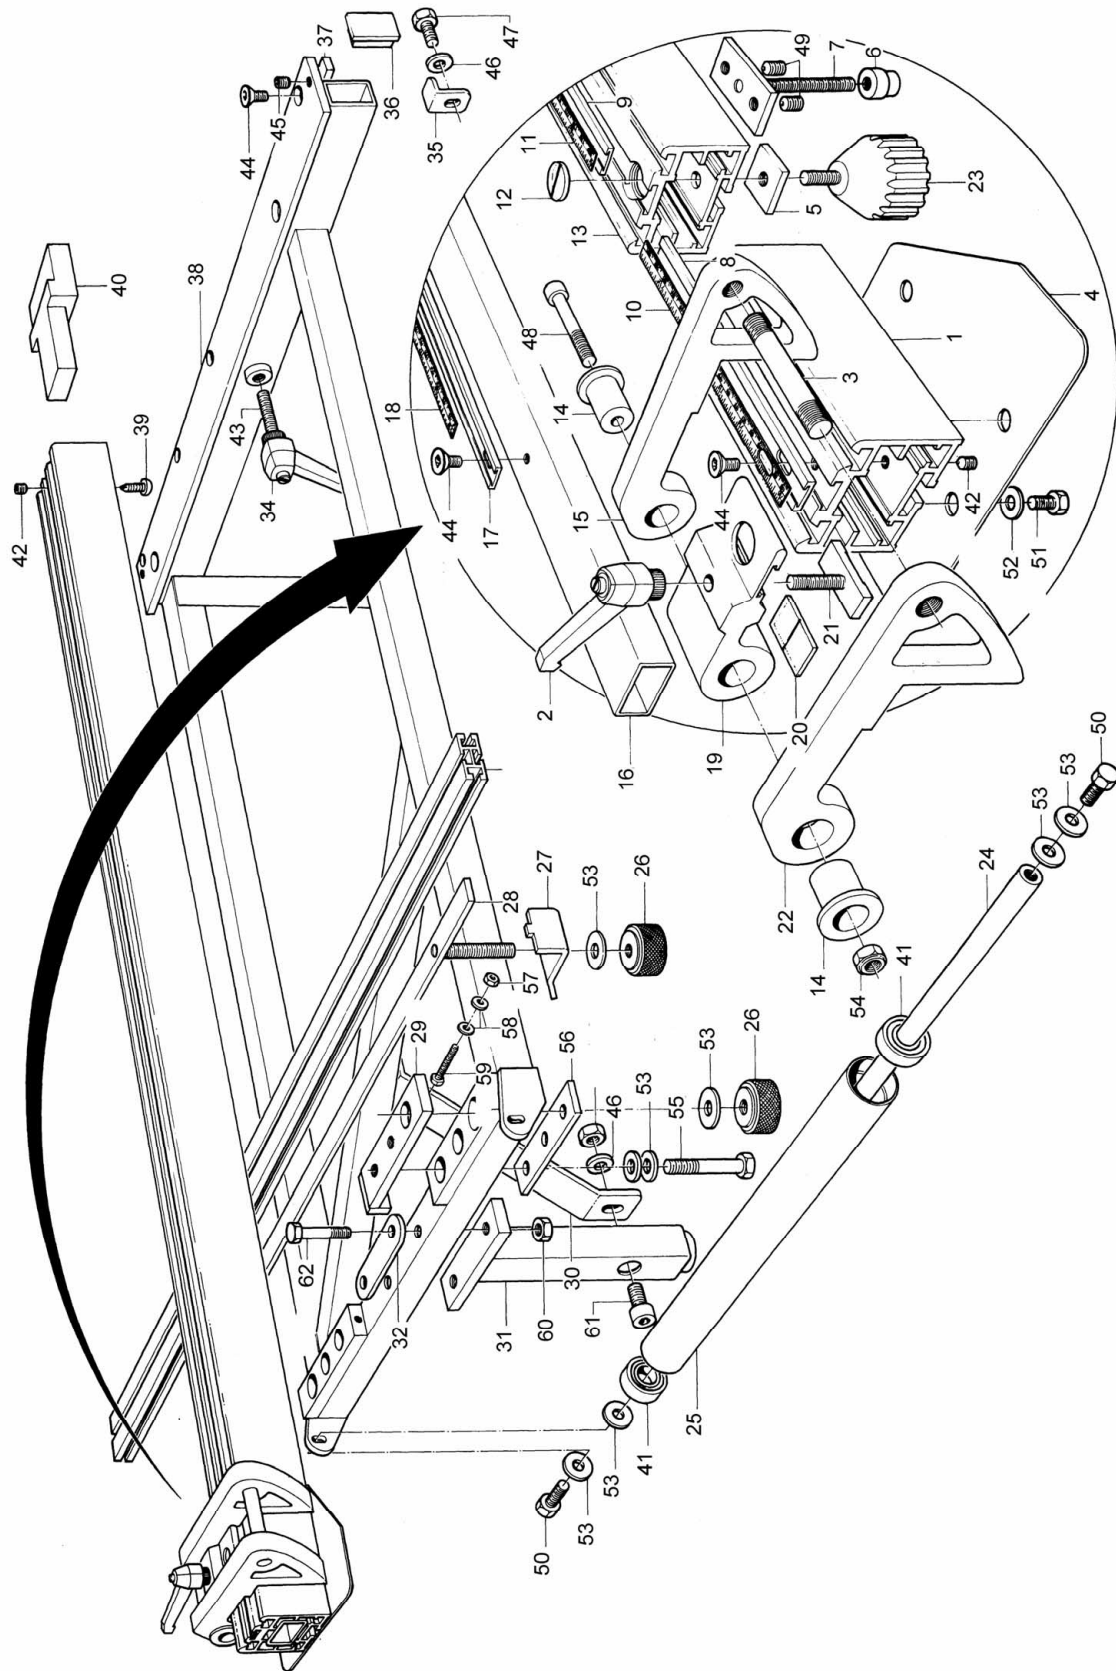

Crosscut Fence Assembly