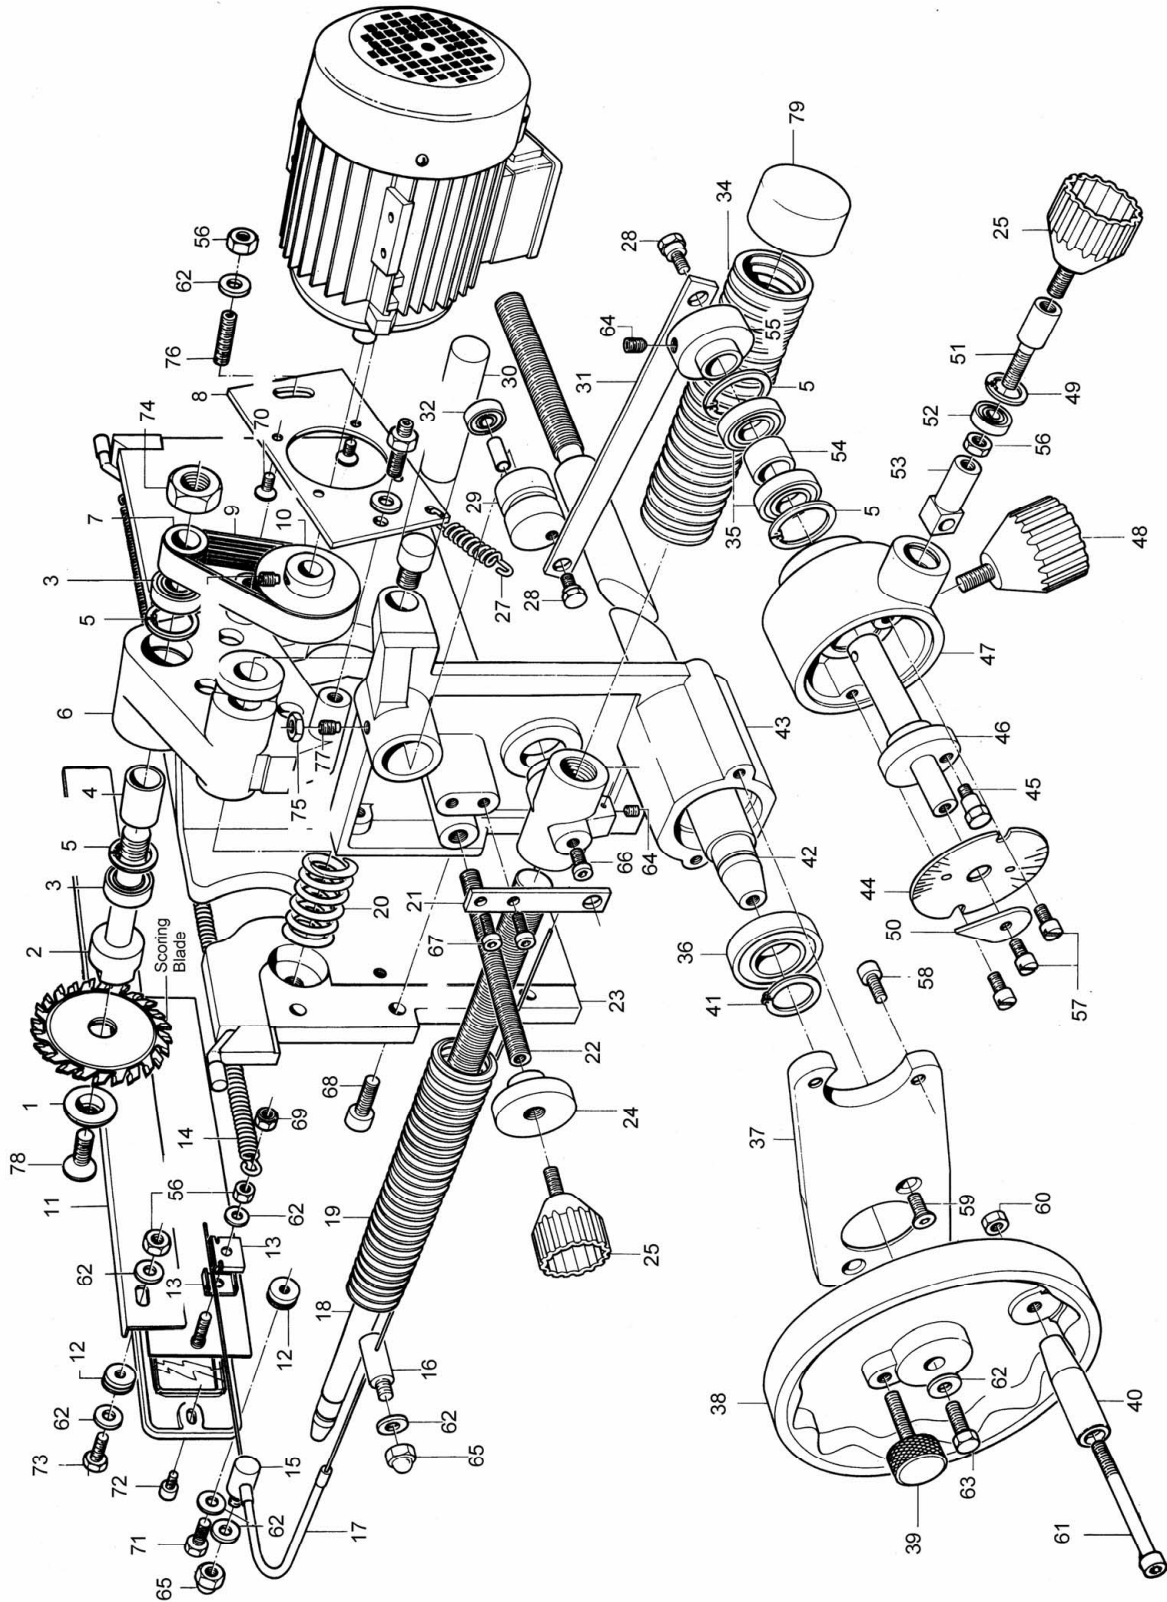

Scoring Motor and Arbor Assembly

Parts List: Stand Assembly

(Exploded view on page 39)

Index No.	Part No.	Description	Size	Qty
1	HPS126-301	Stand		1
2	HPS126-302	Door		1
3	HPS126-303	Support Arm		1
4	HPS126-304	Support Plate		1
5	HPS126-305	Adjustment Screw		1
6	HPS126-306	Washer		2
7	HPS67-312	Threaded Rod		1
8	HPS126-308	Pivot Roll Support		1
9	HPS126-309	Pivot Roll Shaft		1
10	HPS126-310	Roll Support Bracket		1
11	HPS67-409	Adjustment Knob		1
12	HPS126-312	End Cap		1
13	HPS126-313	Support Shaft		1
14	HPS126-314	Collar		1
15	HPS126-315	Cover Plate		1
16	HPS126-316	Electrical Cabinet		1
17	HPS126-317	Mount Plate		1
18	HPS126-318	Door		1
19	HPS67-324	Spring		1
20	HPS126-320	Lock Plate		1
21	HPS126-321	Lock Pin		1
22	HPS67-311	Hook		1
23	HPS67-445	Handle		1
24	HPS126-324	Wrench		1
25	HPS126-325	Stop Block		1
26	HPS126-326	Adjustment Block		1
27	HPS126-327	Ring		1
28	HPS126-248	Hand Knob		1
29	HPS126-329	Hand Knob		1
30	BB-6003ZZ	Ball Bearing	6003ZZ	2
31	TS-152707	Hex Key	6mm Short	1
32	TS-227D081	Hex Ke	8mm Short	1
33	TS-227D061	Hex Key	5mm Short	1
34	HPS126-334	Wrench	19mm x 22mm	1
35	HPS67-328	Wrench	13mm x 17mm	1
36	TS-1490021	Hex Head Cap Screw	M8 x 16	1
37	TS-1550061	Flat Washer	M8	2
38	TS-2213401	Hex Cap Screw	M16 x 40	1
39	TS-2311161	Full Hex Nut	M16	1
40	TS-1504071	Socket Head Cap Screw	M8 x 35	1
41	TS-2215901	Hex Cap Screw	M20 x 90	2
42	TS-154010	Hex Nut	M16	2
43	TS-2361081	Lock Washer	M8	1
44	TS-1541031	Nylon Lock Hex Nut	M8	1
45	TS-1491021	Hex Cap Screw	M10 x 20	2
46	TS-1550071	Flat Washer	M10	2
47	TS-1516021	Socket Flat Head Cap Screw	M10 x 25	1
48	TS-1490071	Hex Cap Screw	M8 x 40	1
49	TS-1550061	Flat Washer	M8	2
50	HPS67-51	Stud	M8 x 20	6
51	TS-1550071	Flat Washer	M10	2
52	TS-223C501	Socket Head Cap Screw	M16 x 50	1
53	TS-155010	Flat Washer	M16	1
54	TS-1490061	Hex Head Cap	M8 x 35	1
55	TS-2239451	Socket Head Cap Screw	M10 x 45	1
56	TS-1504021	Socket Head Cap Screw	M8 x 12	1