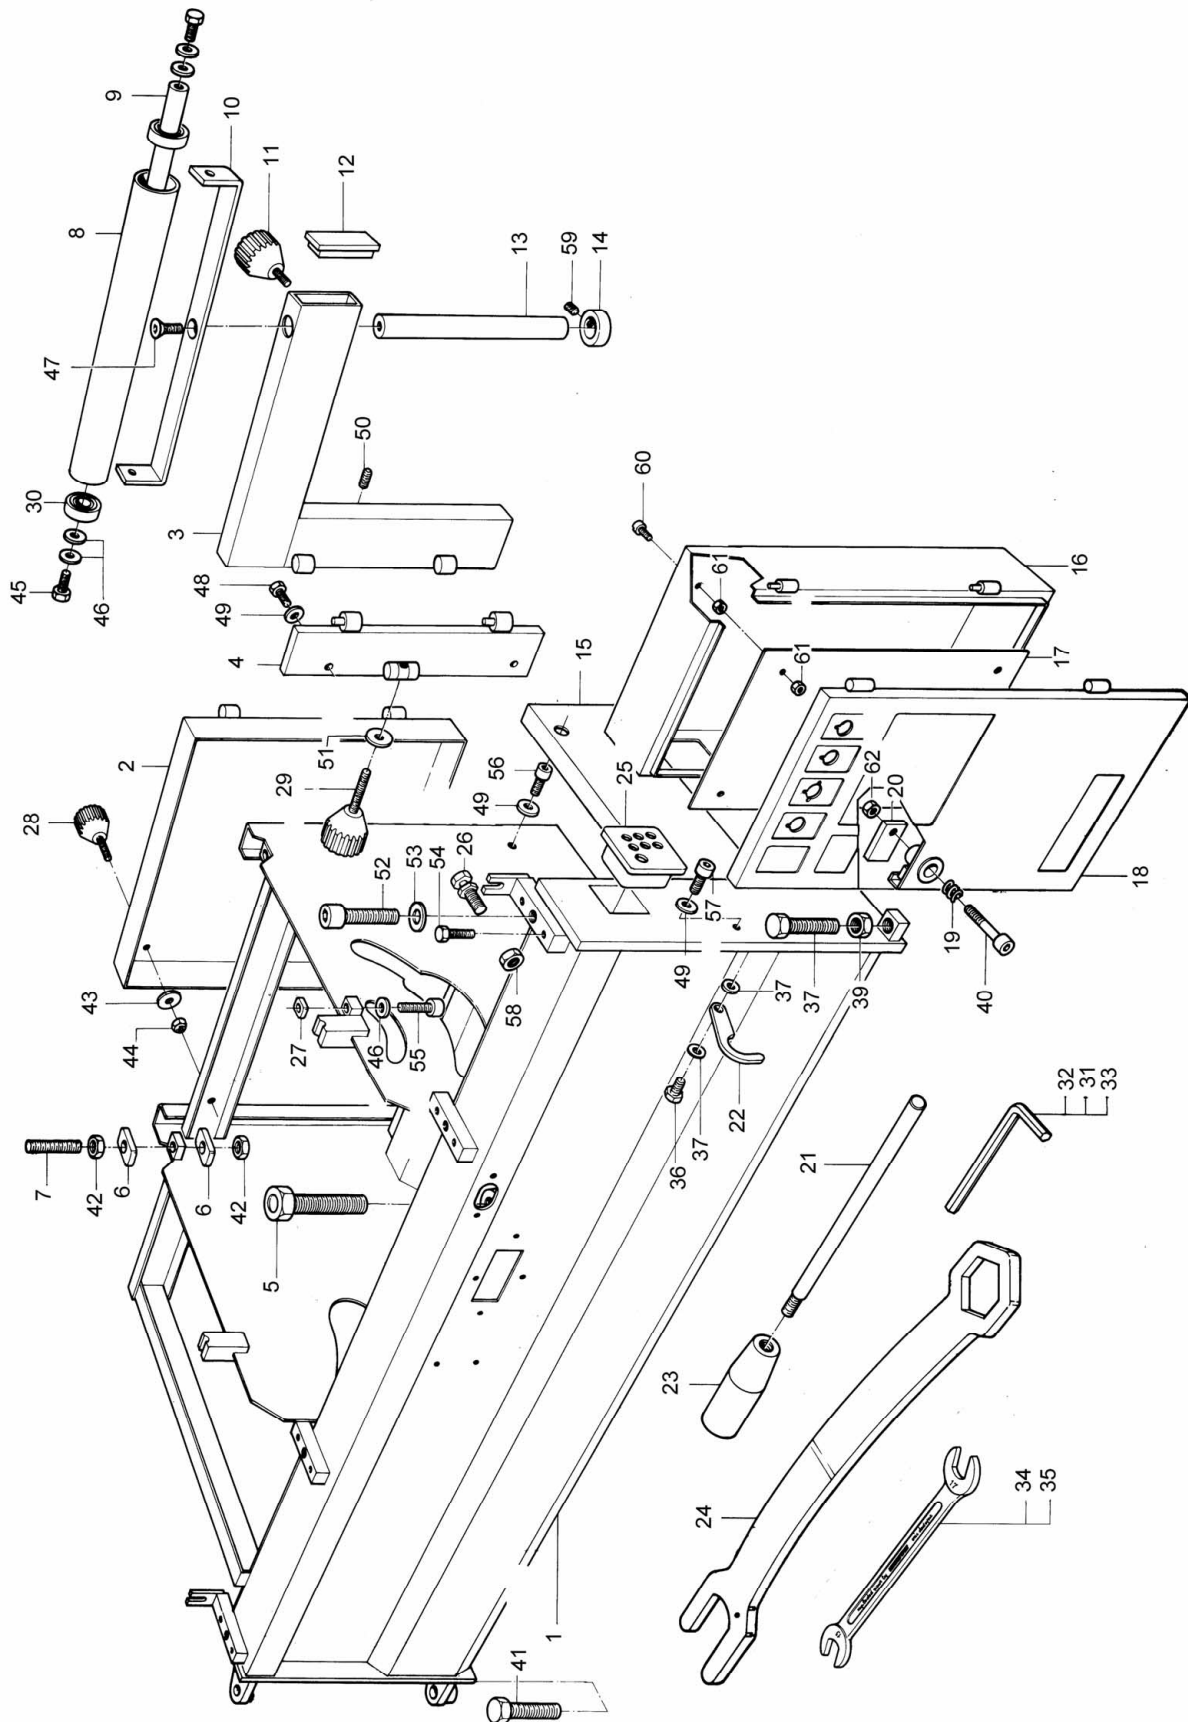

Stand Assembly

Parts List: Sliding Table Assembly

(Exploded view on page 42)

Index No.	Part No.	Description	Size	Qty
1	HPS126-401	Plate		1
2	HPS126-402	Clamp Rod		1
3	HPS126-403	Stop Plate		1
4	HPS126-404	Bracket		1
5	HPS126-405	Mount Plate		1
6	HPS126-406	Wiper		4
7	HPS126-407	Plug		2
8	HPS126-408	Steel Ball		11
9	HPS126-409	Cover Plate		1
10	HPS126-410	Block		1
11	HPS126-411	Bracket		1
12	HPS126-412	Rod		1
13	HPS126-413	Coupling		2
14	HPS126-414	Coupling		1
15	HPS126-415	Spring		1
16	HPS126-416	Plate		1
17	HPS126-417	Bushing		1
18	HPS126-418	Position Indicator		1
19	HPS126-419	Bracket		1
20	HPS126-420	Mount Plate		1
21	HPS126-421	Lock Plate		1
22	HPS126-422	Stop Plate		2
23	HPS126-423	Stop Block		2
24	HPS126-424	Rod		10
25	HPS126-425	Guide		3
26	HPS126-426	Plate		1
27	HPS126-427	Support		1
28	HPS126-428	Nut		2
29	HPS126-429	Cover Plate		1
30	HPS126-430	Plate		1
31	HPS126-431	Guide		1
32	HPS126-432	Bracket		1
33	HPS126-433	Plate		1
34	HPS126-434	Support Table		1
35	HPS126-435	Adjustment Knob		1
36	HPS67-409	Adjustment Knob		1
38	HPS67-442	Post Block		1
39	HPS67-443	Rod		1
47	HPS67-430	Handle		2
48	HPS67-453	Washer		1
49	HPS67-440	Handle		1
50	HPS67-438	Handle Bolt		2
51	HPS67-439	Bushing		1
52	HPS67-434	Nut Plate		2
53	HPS67-435	Clamp		2
54	HPS67-429	Nut Plate		14
55	HPS67-415	Handle		1
56	HPS67-413	Profile Tube		1
57	HPS67-411	Lock Plate		1
58	HPS67-410	Adjustment Block		1
59	HPS67-412	Mitre Guide Stop		1
60	HPS67-906	Bushing		1
61	TS-1550061	Flat Washer	M8	30
62	TS-1525011	Socket Set Screw	M10 x 10	2
63	TS-1490021	Hex Head Cap Screw	M8 x 16	4
64	TS-1504061	Socket Head Cap Screw	M8 x 30	1