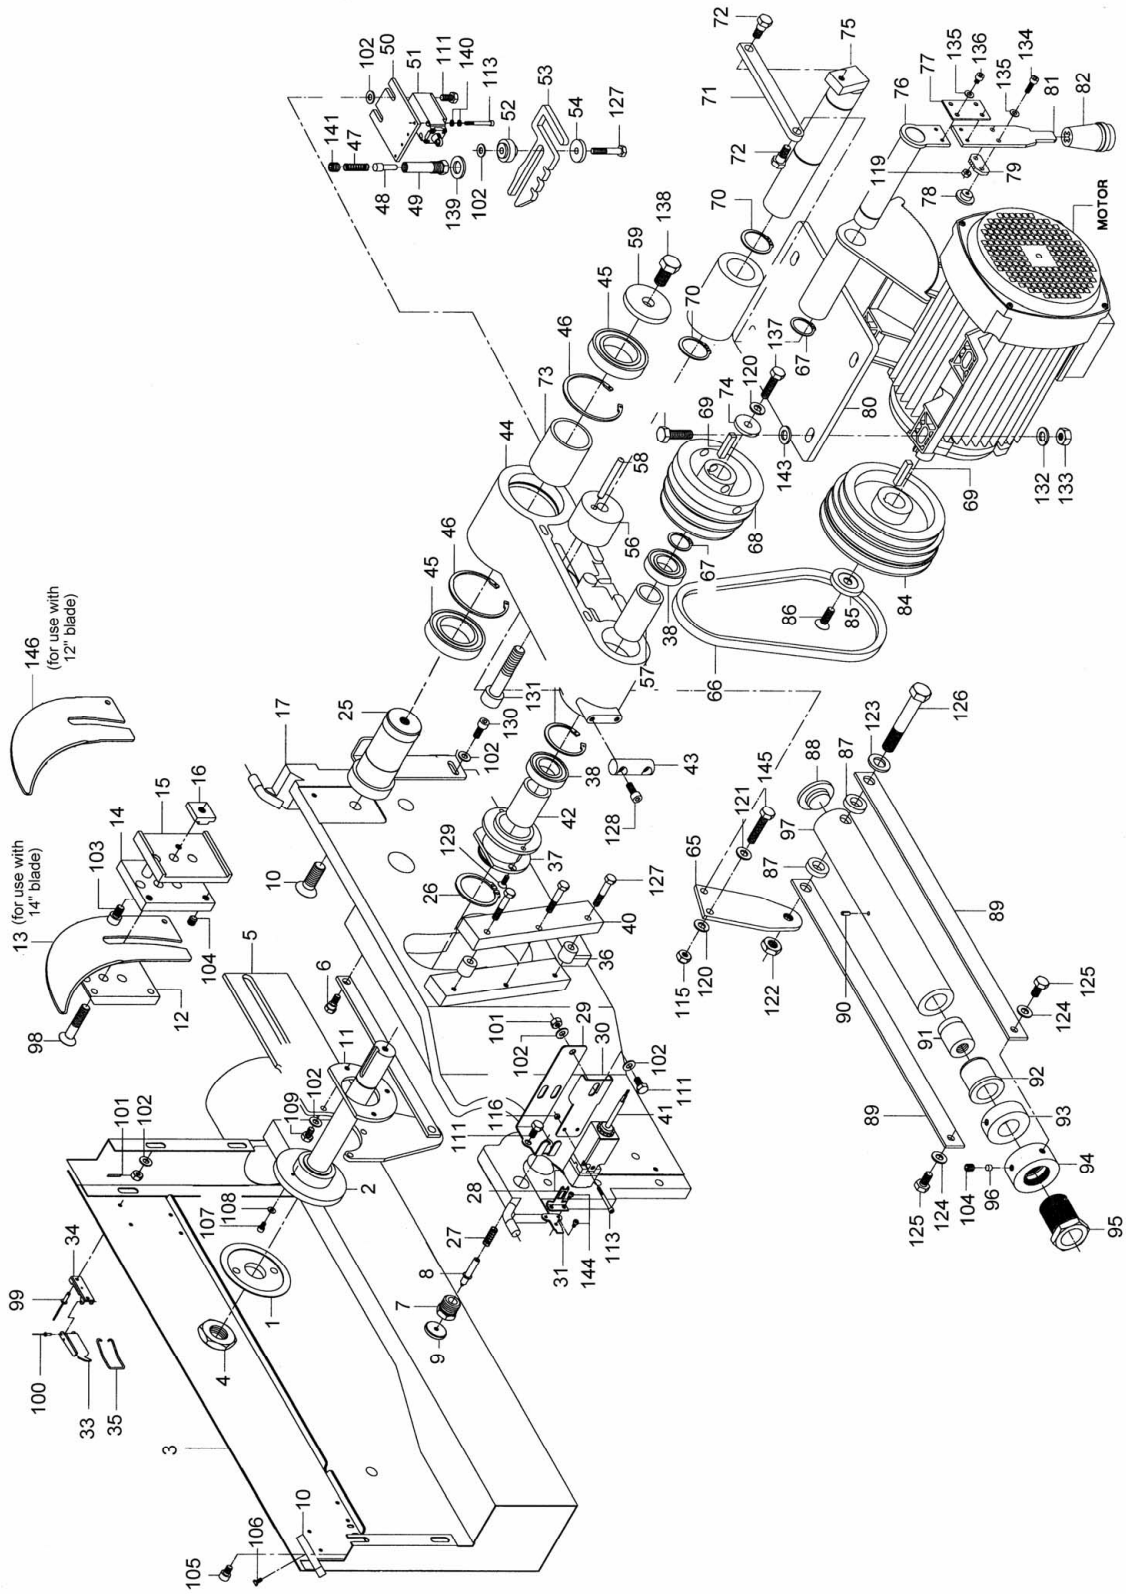

Motor and Arbor Assembly

Parts List: Scoring Motor and Arbor Assembly

(Exploded view on page 36)

Index No.	Part No.	Description	Size	Qty
1	HPS67-201	Flange Collar	1	1
2	HPS67-203	Arbor Shaft		1
3	BB-6003ZZ	Ball Bearing		2
4	HPS126-204	Bushing		1
5	HPS126-205	Retainer Ring	N472-35	1
6	HPS126-206	Bearing Housing		1
7	HPS67-207	Arbor Pulley		1
8	HPS126-208	Motor Mount		1
9	HPS126-209	V-Belt		1
10	HPS67-226	Motor Pulley		1
11	HPS126-211	Corner Plate		1
12	HPS126-212	Guide		2
13	HPS126-213	Cable Clamp		2
14	HPS126-214	Spring		1
15	HPS126-215	Cable Guide		1
16	HPS126-216	Cable Guide		1
17	HPS126-217	Cable Sleeve		1
18	HPS126-218	Threaded Rod		1
19	HPS67-145	Cover Tube		1
20	HPS67-225	Spring		1
21	HPS126-221	Strap Bracket		1
22	HPS126-222	Threaded Rod		1
23	HPS126-117	Cradle		1
24	HPS126-224	Locking Knob		1
25	HPS126-225	Hand Knob		2
26	HPS126-226	Threaded Rod Housing		1
27	HPS126-227	Spring		1
28	HPS126-106	Bolt		2
29	HPS126-229	Bushing		1
30	HPS126-230	Pivot Shaft		1
31	HPS126-231	Strap Bracket		1
32	BB-608ZZ	Ball Bearing	608ZZ	1
33	HPS67-233	Scoring Motor	3/4HP, 230V (.55 kw)	1
34	HPS126-232	Hose		1
35	BB-6003ZZ	Ball Bearing	6003ZZ	2
36	BB-6304ZZ	Ball Bearing		1
37	HPS126-237	Support Plate		1
38	HPS126-238	Handwheel		1
39	HPS126-239	Locking Knob		1
40	HPS126-240	Handle		1
41	HPS126-241	Retainer Ring	N471-25	1
42	HPS126-242	Height Setting Shaft		1
43	HPS126-243	Shaft Housing		1
44	HPS126-244	Dial Plate		1
45	HPS126-245	Adjustment Bolt		1
46	HPS126-246	Adjustment Shaft		1
47	HPS126-247	Gear Housing		1
48	HPS126-248	Hand Knob		1
49	HPS126-249	Retainer Ring	N472-22	1
50	HPS126-250	Pointer		1
51	HPS126-251	Adjustment Rod		1
52	HPS126-252	Bearing		1
53	HPS126-253	Adjustment Rod		1
54	HPS126-254	Bushing		1
55	HPS126-255	Adjustment Plate		1
56	TS-2311081	Hex Nut	M8	2