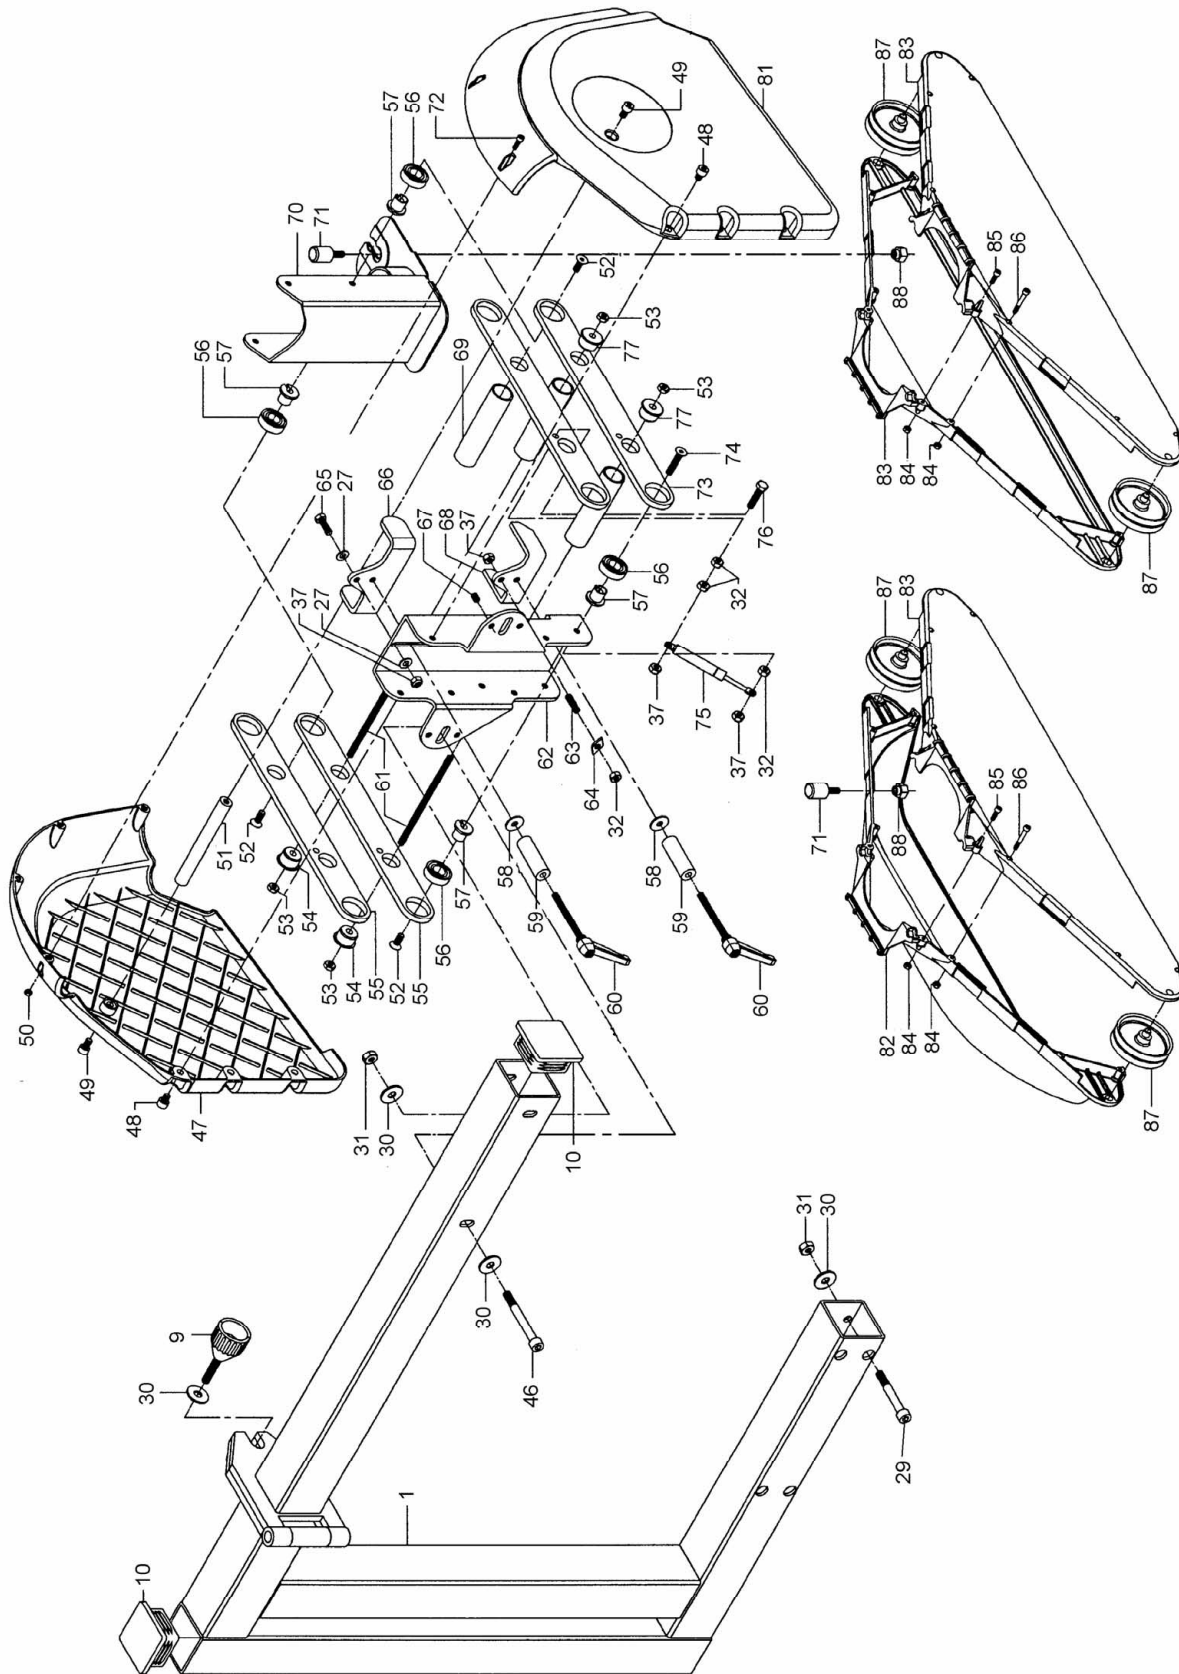

Over Arm Guard Assembly

Parts List: Motor and Arbor Assembly

(Exploded view on page 33)

Index No.	Part No.	Description	Size	Qty
1	HPS126-101	Flange Collar		1
2	HPS126-102	Arbor Shaft		1
3	HPS126-103	Cover		1
4	HPS126-104	Arbor Nut		1
5	HPS126-105	Riving Knife		1
6	HPS126-106	Bolt		2
7	HPS126-107	Hub		1
8	HPS126-108	Shaft		1
9	HPS126-109	Nut		1
10	HPS126-110	Cam		1
11	HPS126-111	Flange		1
12	HPS126-112	Locking Plate		1
13	HPS126-113	Riving Knife (for use with 14" blade)		1
14	HPS126-114	Adjustment Block		1
15	HPS126-115	Plate		1
16	HPS126-116	Nut		1
17	HPS126-117	Cradle		1
25	HPS126-125	Pivot Unit		1
26	HPS126-126	Retainer Ring	N471-55	1
27	HPS126-127	Spring		1
28	HPS126-128	Micro Switch		1
29	HPS126-129	Bracket		1
30	HPS126-130	Bracket		1
31	HPS126-131	Bracket		1
33	HPS126-133	Bracket		1
34	HPS126-134	Bracket		1
35	HPS126-135	Spring		1
36	HPS126-136	Glide Bushing		2
37	HPS126-137	Flanged Riving Knife		1
38	BB-6006-ZZ	Ball Bearing	6006-ZZ	2
39	HPS126-139	Retainer Ring	N472-55	1
40	HPS126-140	Bracket		1
41	HPS126-141	Switch		1
42	HPS126-142	Flange Bushing		1
43	HPS126-143	Sliding Pin		1
44	HPS126-144	Body		1
45	BB-6010VV	Ball Bearing	6060VV	2
46	HPS126-146	Retainer Ring	N472-80	2
47	HPS126-147	Spring		1
48	HPS126-148	Pin		1
49	HPS126-149	Holder		1
50	HPS126-150	Bracket		1
51	HPS126-151	Micro Switch		1
52	HPS126-152	Bushing		1
53	HPS126-153	Fork		1
54	HPS126-154	Washer		1
56	HPS126-156	Bushing		1
57	HPS126-157	Bushing Saw Arbor		1
58	HPS126-158	Pin	8mm dia. x 70mm	1
59	HPS126-159	Flange		1
65	HPS126-165	Connection Plate		1
66	HPS126-166	V-Belt		1
67	HPS126-167	Retainer Ring	N471-30	2
68	HPS126-168	Arbor Pulley		1
69	HPS126-169	Key		2