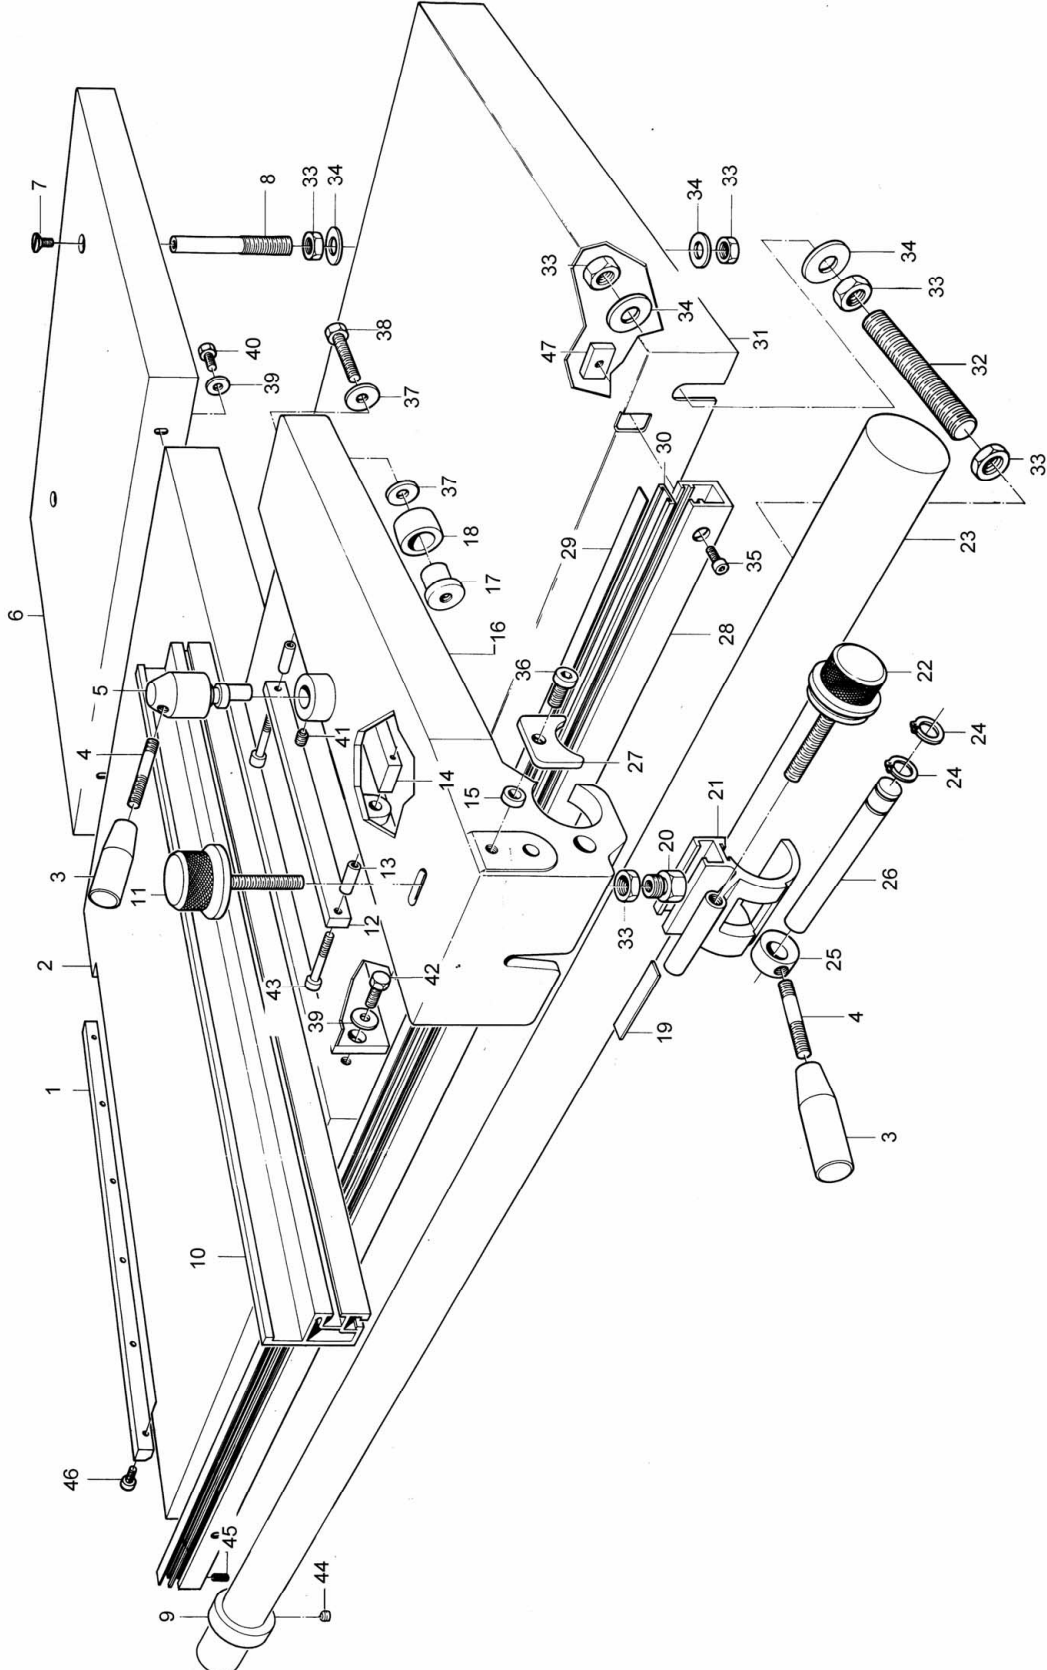

Rip Fence Assembly

Parts List: Over Arm Guard Assembly

Index No.	Part No.	Description	Size	Qty
1	HPS126-901	Frame		1
9	HPS67-909	Hand Knob		1
10	HPS67-910	End Cap		2
27	TS-1550061	Flat Washer	M8	12
29	TS-1505041	Socket Head Cap Screw	M10 x 30	4
30	TS-1550071	Flat Washer	M10	8
31	TS-2311101	Hex Nut	M10	5
32	TS-2311081	Hex Nut	M8	4
37	TS-1541031	Nylon Lock Hex Nut	M8	4
46	TS-1505131	Socket Head Cap Screw	M10 x 80	2
47	HPS67-947	Upper Guard (LH)		1
48	TS-1504011	Socket Head Cap Screw	M8 x 10	6
49	TS-1504031	Socket Head Cap Screw	M8 x 16	2
50	TS-1540031	Hex Nut	M5	1
51	HPS67-951	Stand Off		1
52	TS-1515031	Socket Head Flat Screw	M8 x 25	3
53	TS-2311081	Hex Nut	M8	4
54	HPS67-954	Bushing		2
55	HPS67-955	Link Bar		2
56	HPS67-956	Ball Bearing	6003-2RS	4
57	HPS67-957	Bushing		4
58	TS-1550061	Flat Washer	M8	2
59	HPS67-959	Spacer		2
60	HPS67-960	Handle		2
61	HPS67-961	Threaded Rod		1
62	HPS67-962	Guard Column (LH)		1
63	HPS67-963	Socket Set Screw	M8 x 30	1
64	HPS67-964	Pointer		1
65	TS-1490041	Hex Cap Screw	M8 x 25	1
66	HPS67-966	Upper Bracket		1
67	TS-1524021	Socket Set Screw	M8 x 10	4
68	HPS67-968	Lower Bracket		1
69	HPS67-969	Support Shaft		4
70	HPS67-970	Guard Column (RH)		1
71	HPS67-971	Bolt		1
72	TS-1502041	Socket Head Cap Screw	M5 x 16	
73	HPS67-973	Link Bar		2
74	HPS67-974	Socket Head Flat Screw	M8 x 45	1
75	HPS67-975	Cylinder		1
76	TS-149006	Hex Cap Screw	M8 x 35	1
77	HPS67-977	Bushing		2
81	HPS67-981	Upper Guard (RH)		1
	HPS67-982A	Blade Guard Assembly (tilted arbor) (items 71, 82 thru 88)		1
82	HPS67-982	Blade Guard (tilted arbor)		1
	HPS67-983A	Blade Guard Assembly (items 71, 83 thru 88)		1
83	HPS67-983	Blade Guard		3
84	TS-1540021	Hex Nut	M4	4
85	TS-1501051	Socket Head Cap Screw	M4 x 16	4
86	TS-1501091	Socket Head Cap Screw	M4 x 35	4
87	HPS67-987	Roller		4
88	HPS67-988	Lock Nut		1