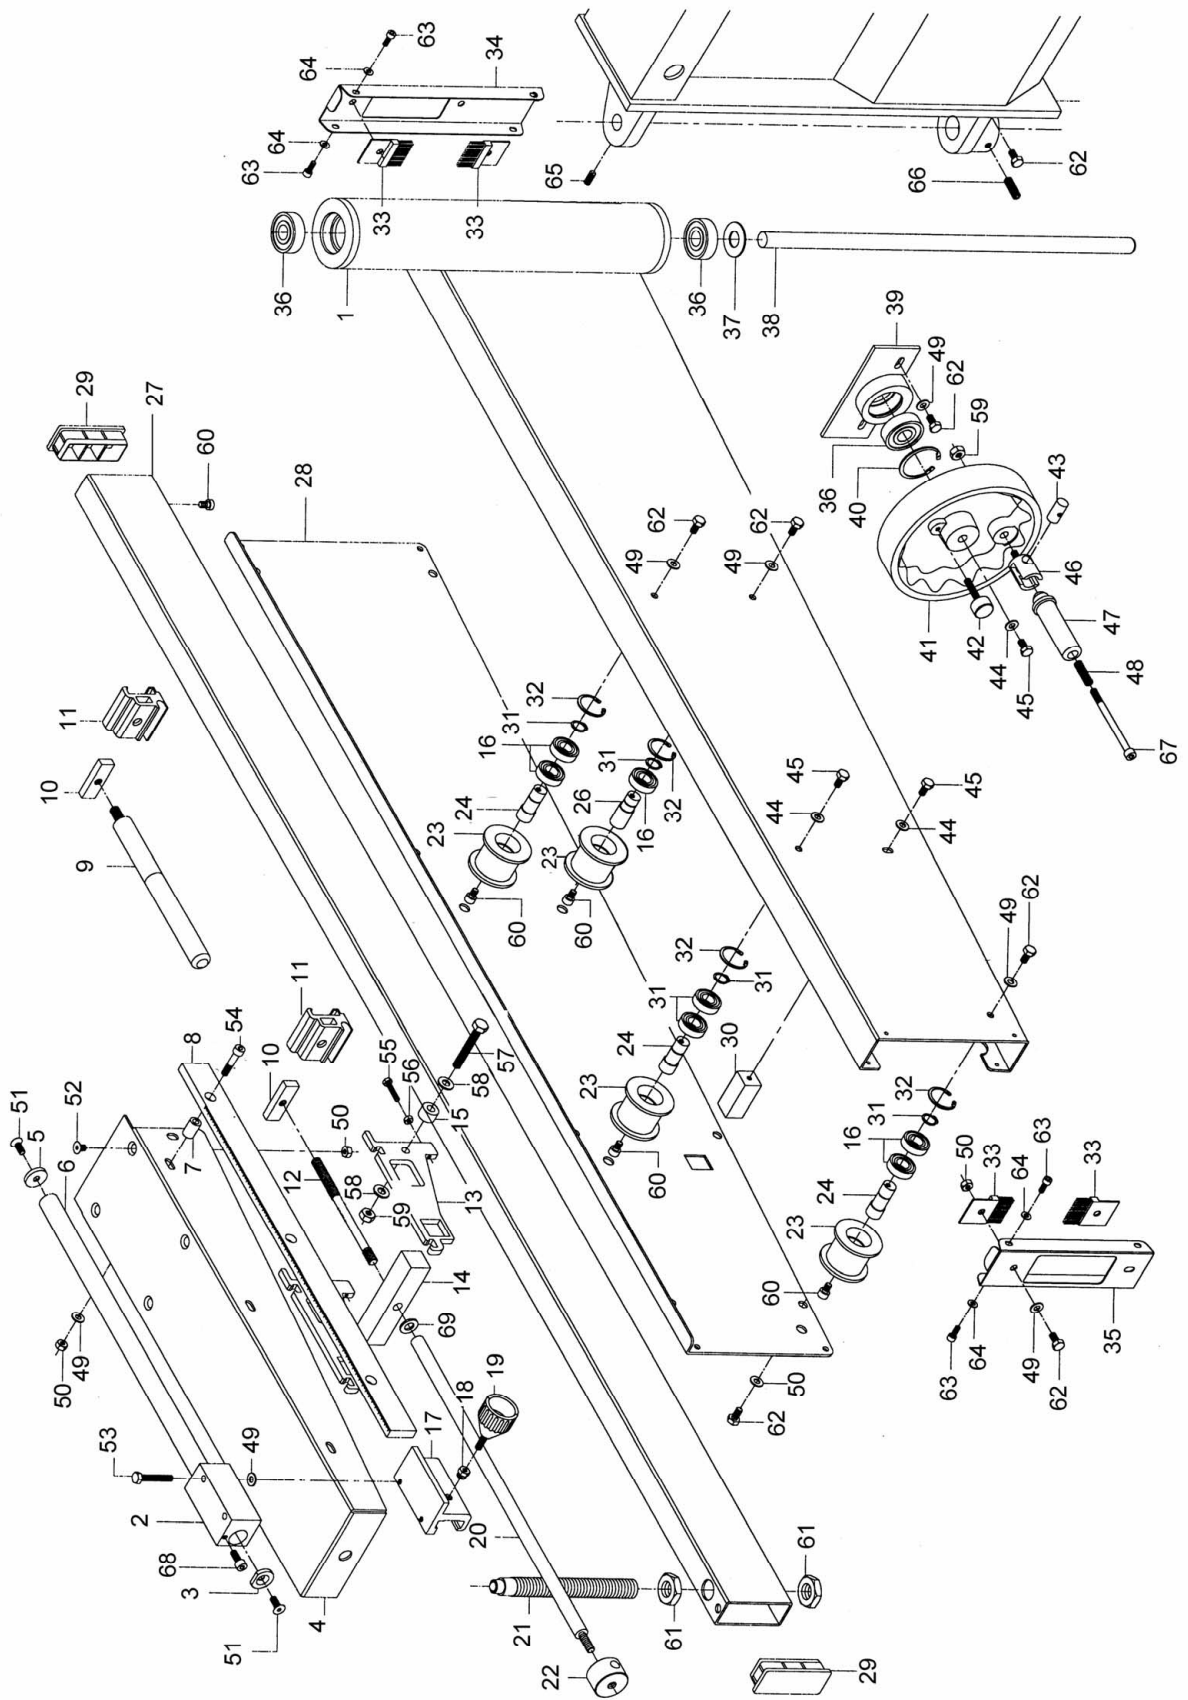

Support Arm Assembly

Parts List: Crosscut Fence Assembly

(Exploded view on page 48)

Index No.	Part No.	Description	Size	Qty
1	HPS126-601	Cross Cut Fence (Short)		1
2	HPS67-430	Handle		1
3	HPS126-603	Shaft		1
4	HPS126-604	Support Guide		1
5	HPS67-614	Square Nut		1
6	HPS126-606	Bushing		1
7	HPS126-607	T-Bolt		1
8	HPS126-608	Scale Plate (Short)		1
9	HPS126-609	Scale Plate (Long)		1
10	HPS126-610	Scale (Short)		1
11	HPS126-611	Scale (Long)		1
12	HPS126-612	Lens		1
13	HPS126-613	Cross Cut Fence (Long)		1
14	HPS126-614	Bushing		2
15	HPS126-615	Left Stop		1
16	HPS126-616	Guide Tube		1
17	HPS126-617	Scale Plate		1
18	HPS126-618	Scale		1
19	HPS126-619	Bracket		1
20	HPS126-620	Lens		1
21	HPS67-609	T-Bolt		1
22	HPS126-622	Right Stop		1
23	HPS126-248	Hand Knob		1
24	HPS126-624	Roll Shaft		1
25	HPS126-625	Roller		1
26	HPS67-619	Lock Knob		1
27	HPS67-620	Clamp		1
28	HPS126-628	Strap		1
29	HPS126-629	Bracket		1
30	HPS126-630	Bracket		1
31	HPS126-631	Support		1
32	HPS126-632	Plate		1
33	HPS67-627	Cross Tube		1
34	HPS126-419	Handle		1
35	HPS126-635	Table Bracket		1
36	HPS126-636	End Cap		2
37	HPS126-637	Strap Bracket		1
38	HPS126-638	Support Plate		1
39	HPS126-639	Self Tapping Screw	10 x 3/4	1
40	HPS126-640	Bracket		1
41	BB-6003ZZ	Ball Bearing		2
42	TS-2276081	Socket Set Screw	M6 x 8	1
43	HPS126-643	Stud	M10 x 80	1
44	TS-1514011	Socket Head Flat Screw	M6 x 12	12
45	TS-1524011	Socket Set Screw	M8 x 8	2
46	TS-1550061	Flat Washer	M8	8
47	TS-1490021	Hex Cap Screw	M8 x 16	1
48	TS-1504121	Socket Head Cap Screw	M8 x 60	2
49	TS-1525011	Socket Set Screw	M10 x 10	2
50	TS-1491021	Hex Cap Screw	M10 x 20	2
51	TS-1503021	Hex Cap Screw	M6 x 10	4
52	TS-1550041	Flat Washer	M6	4
53	TS-1550071	Flat Washer	M10	10
54	TS-1541031	Nylon Lock Hex Nut	M8	1
55	TS-1491121	Hex Cap Screw	M10 x 70	3
56	HPS126-656	Support Bracket		1