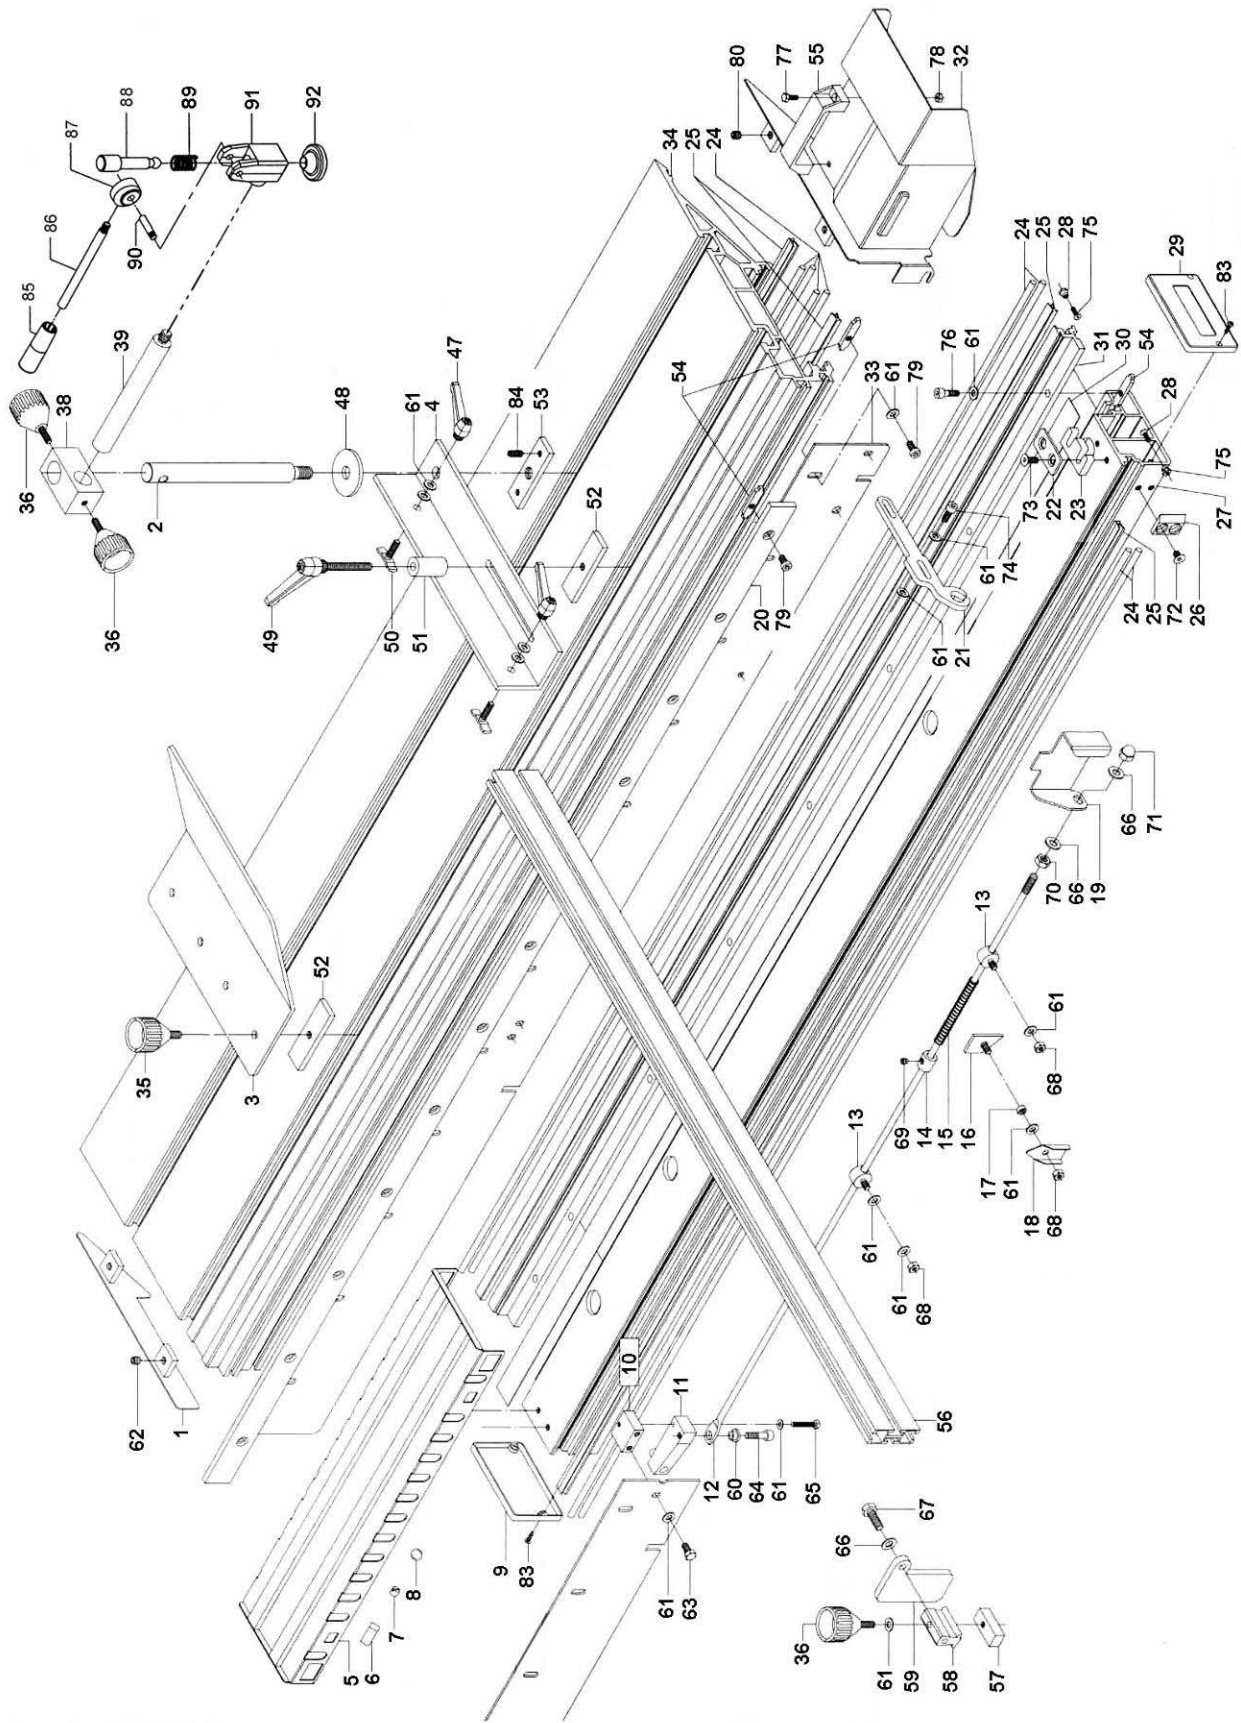

Sliding Table Assembly

Parts List: Support Arm Assembly

(Exploded view on page 45)

Index No.	Part No.	Description	Size	Qty
1	HPS126-501	Support Arm		1
2	HPS126-502	Stop Block		1
3	HPS126-503	Washer		1
4	HPS126-504	Table		1
5	HPS126-505	Washer		1
6	HPS126-506	Stop Shaft		1
7	HPS126-507	Bushing		1
8	HPS126-508	Scale Plate		1
9	HPS126-509	Handle		1
10	HPS126-510	Support Nut		2
11	HPS126-511	Lock Block		2
12	HPS126-512	Threaded Rod		1
13	HPS126-513	Fixed Plate		2
14	HPS126-514	Guide Block		1
15	HPS126-515	Idle Bushing		1
16	BB-6003ZZ	Ball Bearing		7
17	HPS126-517	Guide Block		1
18	HPS126-518	Bushing		1
19	HPS67-613	Hand Knob		1
20	HPS126-520	Pivot Shaft		1
21	HPS126-521	Threaded Rod		1
22	HPS126-522	Support Nut		1
23	HPS126-523	Spool Cylinder		4
24	HPS126-524	Shaft		3
26	HPS126-526	Shaft		1
27	HPS126-527	Arm Tube		1
28	HPS126-528	Side Plate		1
29	HPS126-312	End Cap		2
30	HPS126-530	Arm Stop		1
31	HPS67-516	Retainer Ring		4
32	HPS126-205	Retainer Ring	N472-35	4
33	HPS126-533	Brush		4
34	HPS126-534	Cover		1
35	HPS126-535	Cover		1
36	BB-6304ZZ	Ball Bearing		3
37	HPS126-537	Washer		1
38	HPS126-538	Pivot Shaft		1
39	HPS126-539	Bearing Housing		1
40	HPS126-540	Retainer Ring	N472-52	1
41	HPS126-541	Handwheel		1
42	HPS126-239	Locking Knob		1
43	HPS126-543	Nut		1
44	HPS126-544	Washer		4
45	HPS126-545	Bolt		4
46	HPS126-546	Bushing		1
47	HPS126-547	Handle		1
48	HPS126-548	Spring		1
49	TS-1550061	Flat Washer	M8	8
50	TS-2311081	Hex Nut	M8	2
51	TS-1515021	Flat Head Socket Cap Screw	M8 x 20	2
52	TS-2248121	Flat Head Socket Cap Screw	M8 x 20	4
53	TS-1490101	Hex Cap Screw	M8 x 55	2
54	TS-1504081	Socket Head Cap Screw	M8 x 40	3
55	TS-1482061	Hex Cap Screw	M6 x 30	2
56	TS-2311101	Hex Nut	M10	2
57	TS-1491121	Hex Cap Screw	M10 x 70	1