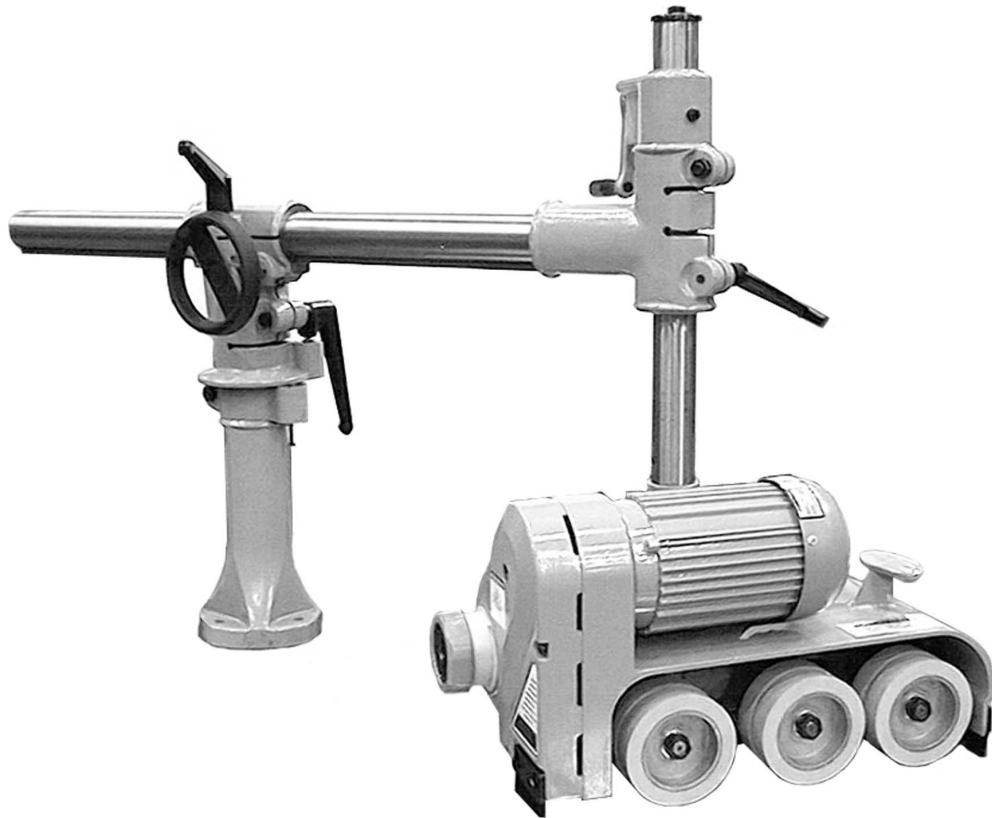

POWERMATIC®

Operating Instructions and Parts Manual Powered Stock Feeder for Table Saws Model PF3-EZ

WMH TOOL GROUP, Inc.

2420 Vantage Drive
Elgin, Illinois 60123
Ph.: 800-274-6848
www.powermatic.com

Part No. M-1790814