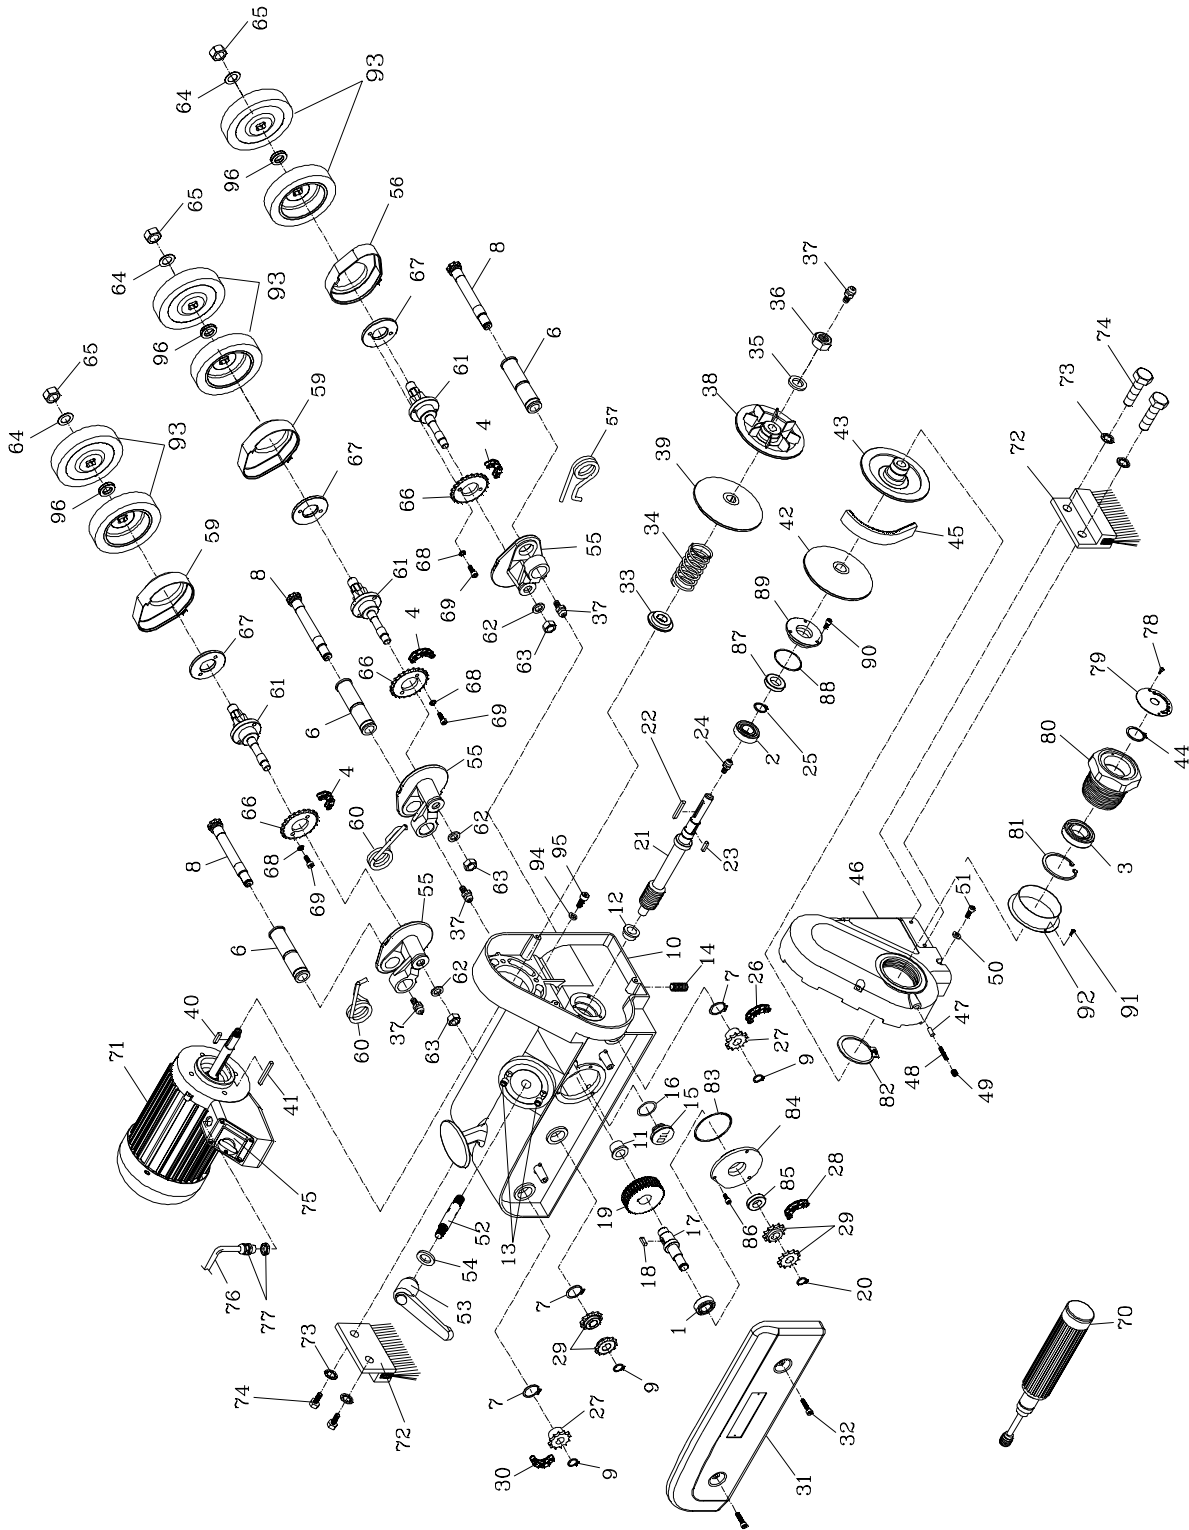

Index No.	Part No.	Description	Size	Qty
59	PF3EZ-259	Case Cap		2
60	PF3EZ-260	Spring		2
61	PF3EZ-261	Roller Spindle		3
62	TS-2360121	Flat Washer	M12	3
63	TS-1540081	Hex Nut	M12	3
64	TS-155010	Flat Washer	M16	3
65	TS-154010	Hex Nut	M16	3
66	PF3EZ-266	Sprocket		3
67	PF3EZ-267	Anti-Dust Plate		3
68	PF3EZ-268	Internal Tooth Lock Washer	M6	6
69	TS-1503051	Socket Head Cap Screw	M6x20	6
70	PF3EZ-270	Grease Gun		1
71	PF3EZ-271	Motor	3/4 HP, 230V, 3Ph	1
	PF3EZ-271A	Motor	3/4 HP, 460V, 3Ph	1
72	PF3EZ-272	Brush		2
73	PF3EZ-268	Internal Tooth Lock Washer	M6	4
74	TS-1482021	Hex Cap Screw	M6x12	4
75	PF3EZ-275	Switch Kit		1
76	PF3EZ-276	Power Cord		1
77	PF3EZ-277	Cord Socket		1
78	TS-1532032	Machine Screw, Pan Head	M4x10	2
79	PF3EZ-279	Speed Plate		1
80	PF3EZ-280	Transmission Knob		1
81	PF3EZ-281	Snap Ring	55#	1
82	PF3EZ-282	Snap Ring	65#	1
83	PF3EZ-283	"O" Ring		1
84	PF3EZ-284	Worm Gear Cover		1
85	PF3EZ-285	Oil Seal		1
86	TS-1502031	Socket Head Cap Screw	M5x12	3
87	PF3EZ-287	Oil Seal		1
88	PF3EZ-288	"O" Ring		1
89	PF3EZ-289	Worm Shaft Cap		1
90	TS-1502031	Socket Head Cap Screw	M5x12	3
91	TS-2283102	Machine Screw, Pan Head	M3x10	2
92	PF3EZ-292	Speed Indicator		1
93	PF3EZ-293	Roller (φ120x25W)		6
94	TS-1551061	Lock Washer	M8	4
95	TS-1504061	Socket Head Cap Screw	M8x30	4
96	PF3EZ-296	Spacer		3

PF3-EZ Feeder