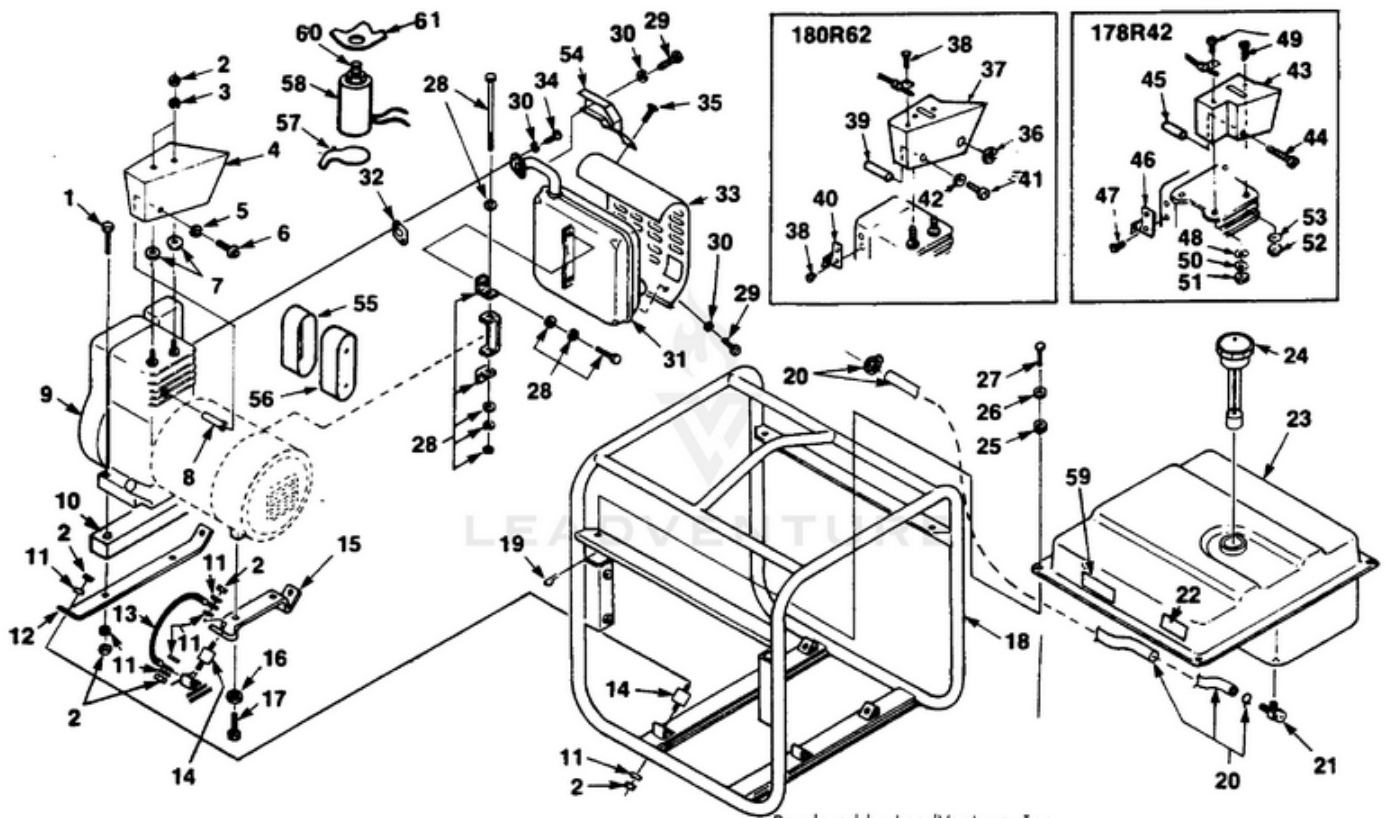

178BI48A Heavy-Duty Generator UT-03630-A - Muffler, Tank & Frame

Ref #	Part #	Description	Qty	Context Note
1	80998	SCREW Hex hd. 5/16-18 x 2 1/2	2	
2	81162	NUT-Hex 5/16-18	8	
3	83030	WASHER-Lock	2	
5	84110	WASHER-Flat #10	1	
6	46044A	SCREW Mach Rd. Hd. 10-24 x 1 1/2	1	
7	84032	WASHER-Flat	2	
9	A49343S	ENGINE	1	
10	49349	SPACER	1	
11	83081	WASHER-Int. Lock 5/16	10	
12	49265	SUPPORT-Engine	1	
13	A49399	GROUND STRAP	1	
14	49367	VIBRATION ISOLATOR	4	
15	48944	SUPPORT-Generator	1	
16	83033	WASHER-Lock Int.	4	
17	82206	SCREW- Thread forming 5/16-18 x 1	2	
18	A493211	ROLL CAGE	1	
19	49412	PIN-Cotter	4	
20	A49306	FUEL LINE ASSEMBLY	1	
21	49005	FUEL VALVE	1	
22	49646	DECAL-I.D.	1	
23	489311	FUEL TANK	1	
24	49179	FUEL CAP	1	
25	49351	GROMMET-Isolator	4	
26	84006	WASHER-Flat	8	
27	49329	PIN-Clevis	4	
36	49122	GROMMET	1	
43	493151	DEFLECTOR-Air	1	
44	88159	SCREW-Hex hd 6mm x 55mm	1	
45	49262	SPACER	1	
46	49369	BRACKET-Lite	1	
47	82279	SCREW #8-18 x 3/8	2	
48	84020	WASHER-Flat- 1/4	1	
49	82496	SCREW-Cap hex 1/4-20 x 1"	1	
50	83009	WASHER-Lock 1/4"	1	
51	81267	NUT-Hex 1/4-20	1	
52	81162	NUT-Hex 5/16-18	1	
53	83030	WASHER- Lock	1	
57	49342	ARM- Throttle	1	
58	A43008	ELECTROMAGNET	1	
59	49598	DECAL- Caution	1	
60	810652	NUT- Hex 1/4-28	2	
	82459	SCREW- 10-24 x 1/2 (Throttle Arm)	2	
61	49356	BRACKET- Magnet	1