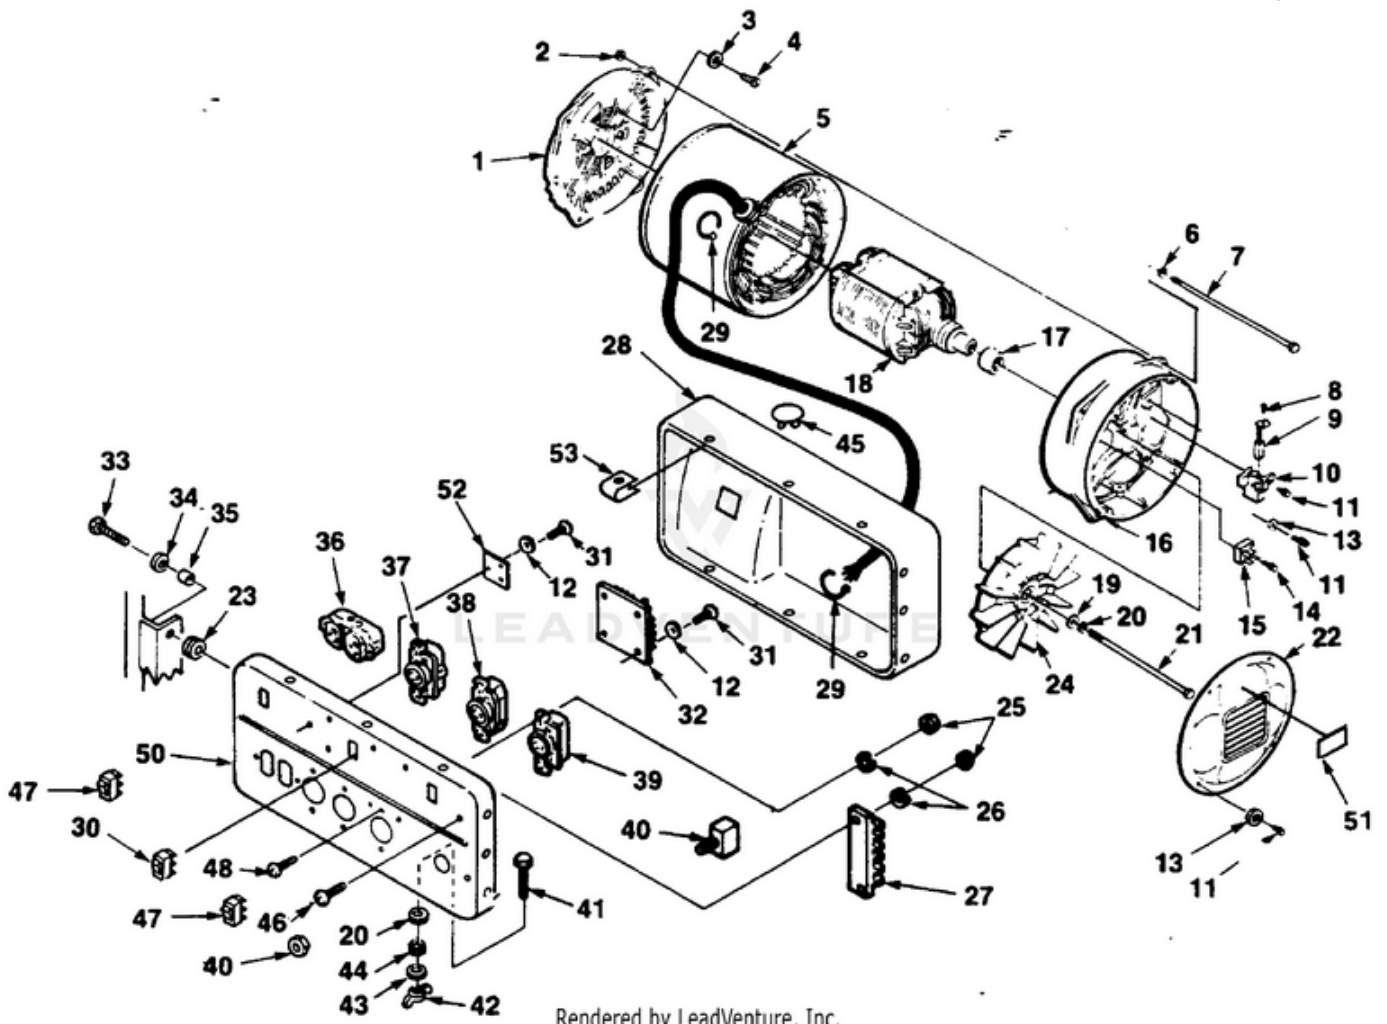

178BI48A Heavy-Duty Generator UT-03630-A - Generator & Control Box

Ref #	Part #	Description	Qty	Context Note
1	5375225	END BELL	1	
2	81053	NUT-Hex 1/4-20	4	
3	83117	WASHER-Lock	4	
4	80187	SCREW-Hex hd 3/8-16 x 7/8	4	
5	A49330S	STATOR SHELL	1	
6	83070	WASHER-Lock Int. 1/4	4	
7	49171	BOLT-Stator	4	
8	80260	SCREW Mach. pan. hd. 8-32 x 3/8	2	
9	53762	BRUSH	2	
10	53760	BRUSH HOLDER	1	
11	82474	SCREW- Thd rolling	7	
12	84025	WASHER #8	4	
13	83022	WASHER #8	9	
14	82205	SCREW-Hex tap. 8-32 x 3/4	1	
15	53818	RECTIFIER	1	
16	537592	BRUSH HEAD	1	
17	53819	BEARING	1	
18	A49095S	ROTOR	1	
19	84058	WASHER-Flat 5/16	1	
20	83002	WASHER-Lock 5/16	2	
21	49172	BOLT-Rotor	1	
22	513941	BRUSH HEAD COVER	1	
23	49351	GROMMET	4	
24	A53769	FAN	1	
25	81009	NUT-Hex 8-32	10	
26	83060	WASHER-Lock #8	10	
27	42366	BLOCK-Terminal	1	
28	A49271	PANEL COVER	1	
29	46840	CABLE-Tie	4	
30	49569	SWITCH (DPDT)	1	
31	80577	SCREW-Pan hd. #8-32 x 1/2	4	
32	A48999B	VOLTAGE REGULATOR	1	
33	82322	SCREW-Pan Hd 1/4-20 x 3/4	4	
34	84006	WASHER-Flat	4	
35	49350	SLEEVE	4	
36	50991	RECEPTACLE	1	
37	48978	RECEPTACLE	1	
38	42601	RECEPTACLE	1	
39	46508	RECEPTACLE	1	
40	48952	CIRCUIT BREAKER	1	
41	80086	SCREW-Hex hd. 5/16-18 x 1/8	1	
42	81015	WING NUT- 5/16-18	1	
43	83081	WASHER-Lock 5/16	4	
44	81018	NUT-Hex 5/16-18	1	
45	49368	CLAMP-Cable	1	
46	80582	SCREW-Pan Hd 8-32 x 5/8	2	

Ref #	Part #	Description	Qty	Context Note
47	49299	SWITCH-Rocker	1	
48	80577	SCREW- 8-32	19	
49	47165	RING-Locking	1	
50	A49566	CONTROL PANEL	1	
51	49570	DECAL- Sch.	1	
52	A49654	IDLE- Control	1	
53	81227	NUT- Speed	8	
54	49613	DECAL- Warning	1	
	A49305	DECAL KIT	1	