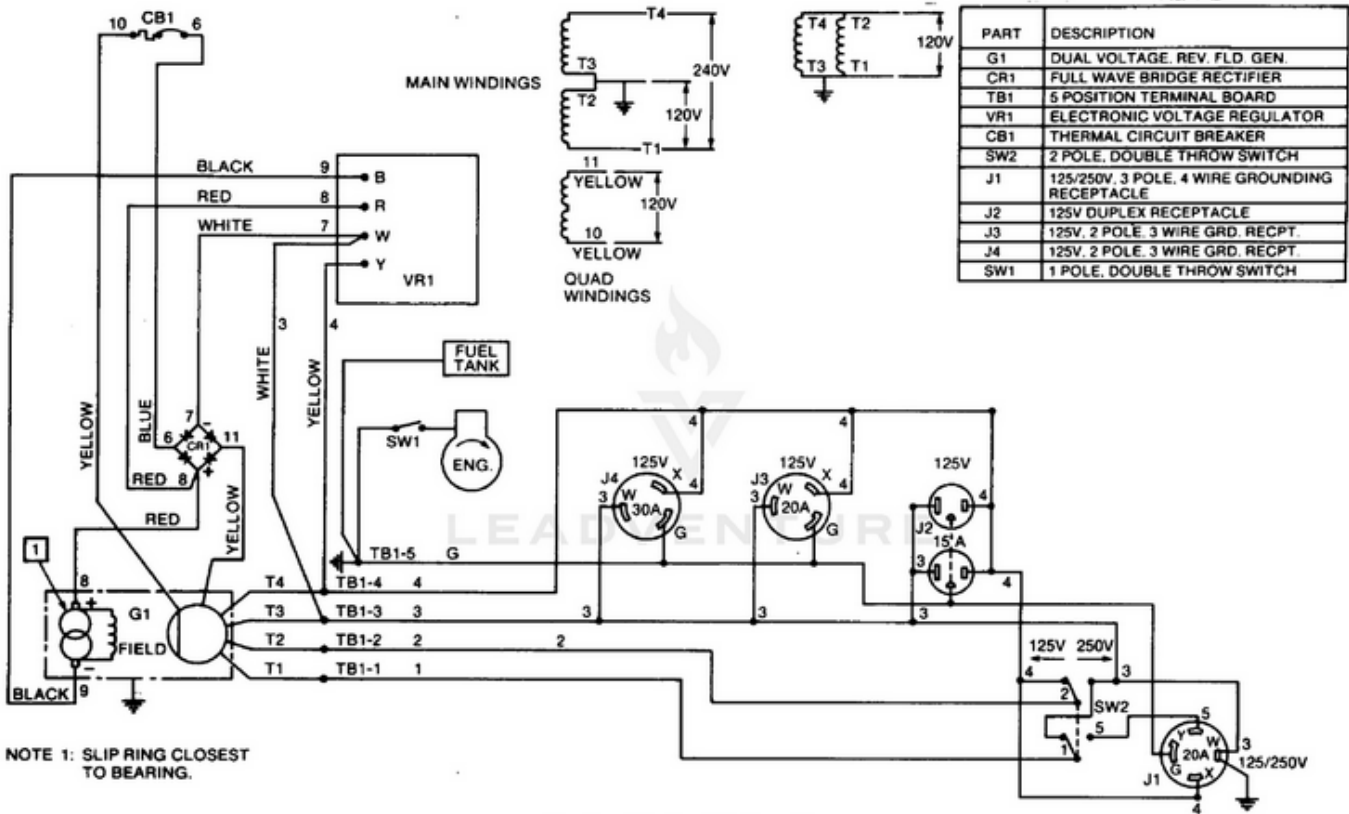

Ref #	Part #	Description	Qty	Context Note
1	80998	SCREW Hex hd. 5/16-18 x 2 1/2	2	
2	81162	NUT-Hex 5/16-18	8	
3	83030	WASHER-Lock	2	
5	84110	WASHER-Flat #10	1	
6	46044A	SCREW Mach Rd. Hd. 10-24 x 1 1/2	1	
7	84032	WASHER-Flat	2	
9	A49343S	ENGINE	1	
10	49349	SPACER	1	
11	83081	WASHER-Int. Lock 5/16	10	
12	49265	SUPPORT-Engine	1	
13	A49399	GROUND STRAP	1	
14	49367	VIBRATION ISOLATOR	4	
15	48944	SUPPORT-Generator	1	
16	83033	WASHER-Lock Int.	4	
17	82206	SCREW- Thread forming 5/16-18 x 1	2	
18	A493211	ROLL CAGE	1	
19	49412	PIN-Cotter	4	
20	A49306	FUEL LINE ASSEMBLY	1	
21	49005	FUEL VALVE	1	
22	49646	DECAL-I.D.	1	
23	489311	FUEL TANK	1	
24	49179	FUEL CAP	1	
25	49351	GROMMET-Isolator	4	
26	84006	WASHER-Flat	8	
27	49329	PIN-Clevis	4	
36	49122	GROMMET	1	
43	493151	DEFLECTOR-Air	1	
44	88159	SCREW-Hex hd 6mm x 55mm	1	
45	49262	SPACER	1	
46	49369	BRACKET-Lite	1	
47	82279	SCREW #8-18 x 3/8	2	
48	84020	WASHER-Flat- 1/4	1	
49	82496	SCREW-Cap hex 1/4-20 x 1"	1	
50	83009	WASHER-Lock 1/4"	1	
51	81267	NUT-Hex 1/4-20	1	
52	81162	NUT-Hex 5/16-18	1	
53	83030	WASHER- Lock	1	
57	49342	ARM- Throttle	1	
58	A43008	ELECTROMAGNET	1	
59	49598	DECAL- Caution	1	
60	810652	NUT- Hex 1/4-28	2	
	82459	SCREW- 10-24 x 1/2 (Throttle Arm)	2	
61	49356	BRACKET- Magnet	1	

178BI48A Heavy-Duty Generator UT-03630-A - Wiring Diagram

Rendered by LeadVenture, Inc.