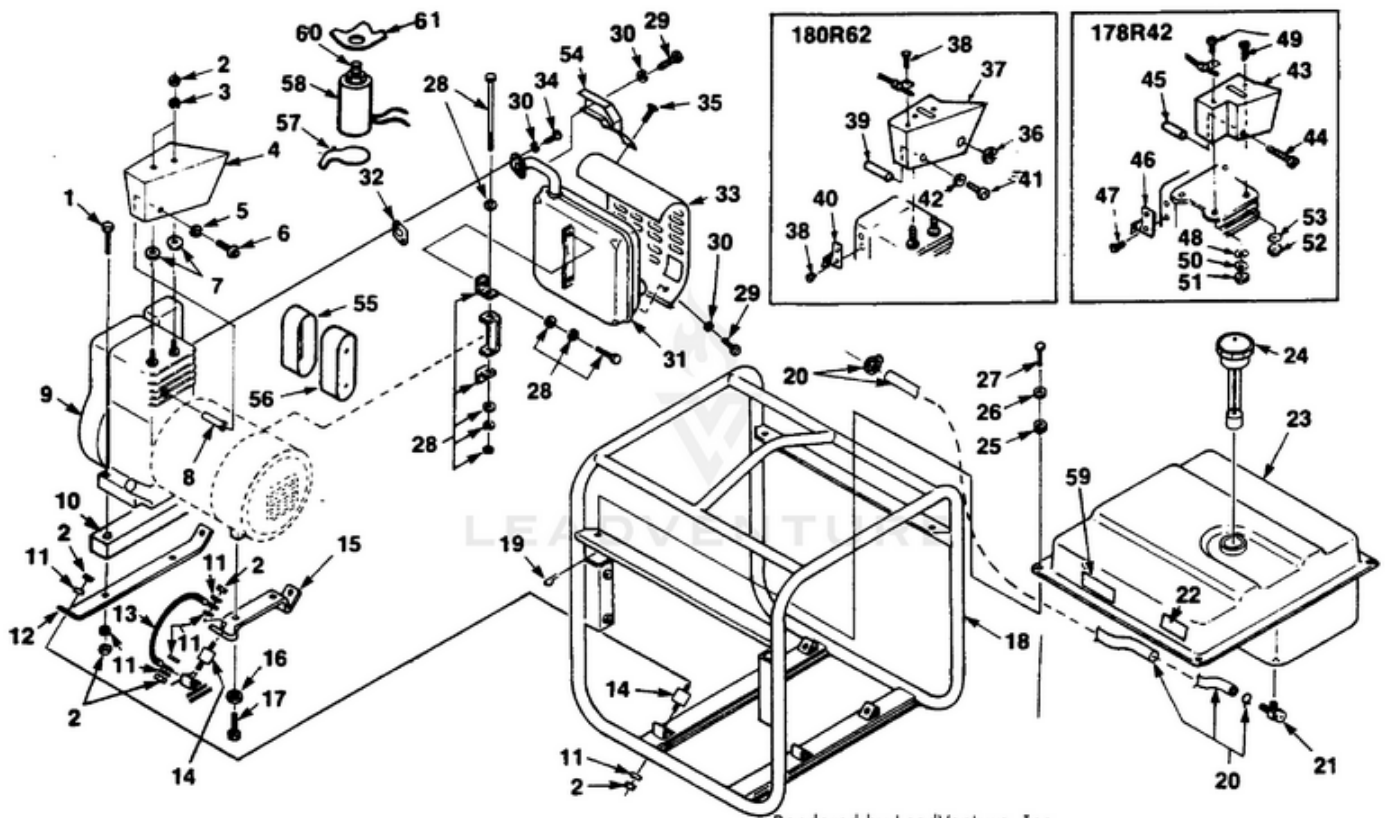

176RI42A Heavy-Duty Generator UT-03631-A - Muffler, Tank & Frame

Rendered by LeadVenture, Inc.

Ref #	Part #	Description	Qty	Context Note
1	80288	SCREW Cap hex hd 5/16-18 x 1 3/4	2	
2	81162	NUT-Hex 5/16-18	10	
3	83030	WASHER-Lock	2	
4	493481	AIR DEFLECTOR	1	
5	84110	WASHER-Flat #10	1	
6	46044A	SCREW Mach Rd. Hd. 10-24 x 1 1/2	1	
7	84032	WASHER-Flat	2	
8	49392	SPACER	1	
9	A49169S	ENGINE	1	
11	83081	WASHER-Int. Lock 5/16	10	
12	49265	SUPPORT-Engine	1	
13	A49399	GROUND STRAP	1	
14	49367	VIBRATION ISOLATOR	4	
15	48944	SUPPORT-Generator	1	
16	83033	WASHER-Lock Int.	4	
17	82206	SCREW- Thread forming 5/16-18 x 1	2	
18	A493211	ROLL CAGE	1	
19	49412	PIN-Cotter	4	
20	A49306	FUEL LINE ASSEMBLY	1	
21	49005	FUEL VALVE	1	
22	49647	DECAL-I.D.	1	
23	489311	FUEL TANK	1	
24	49179	FUEL CAP	1	
25	49351	GROMMET-Isolator	4	
26	84006	WASHER-Flat	8	
27	49329	PIN-Clevis	4	
28	A49304	MUFFLER BRACKET KIT	1	
29	80044	SCREW-1/4-20 x 1/2	7	
30	83009	WASHER-Lock 1/4	12	
31	49372	MUFFLER	1	
32	49370	GASKET-Muffler	1	
33	49419	SHIELD-Muffler	1	
34	82302	SCREW Cap Hex Hd. 1/4-20 x 5/8	2	
35	82279	SCREW Tap pan hd. #8-18 x 3/8	1	
54	49421	SHIELD-Exhaust	1	
55	49445	PREFILTER	1	
56	49446	FILTER	1	
57	49355	ARM- Throttle	1	
58	A43008	ELECTROMAGNET	1	
59	49598	DECAL- Caution	1	
60	810652	NUT- Hex 1/4-28	2