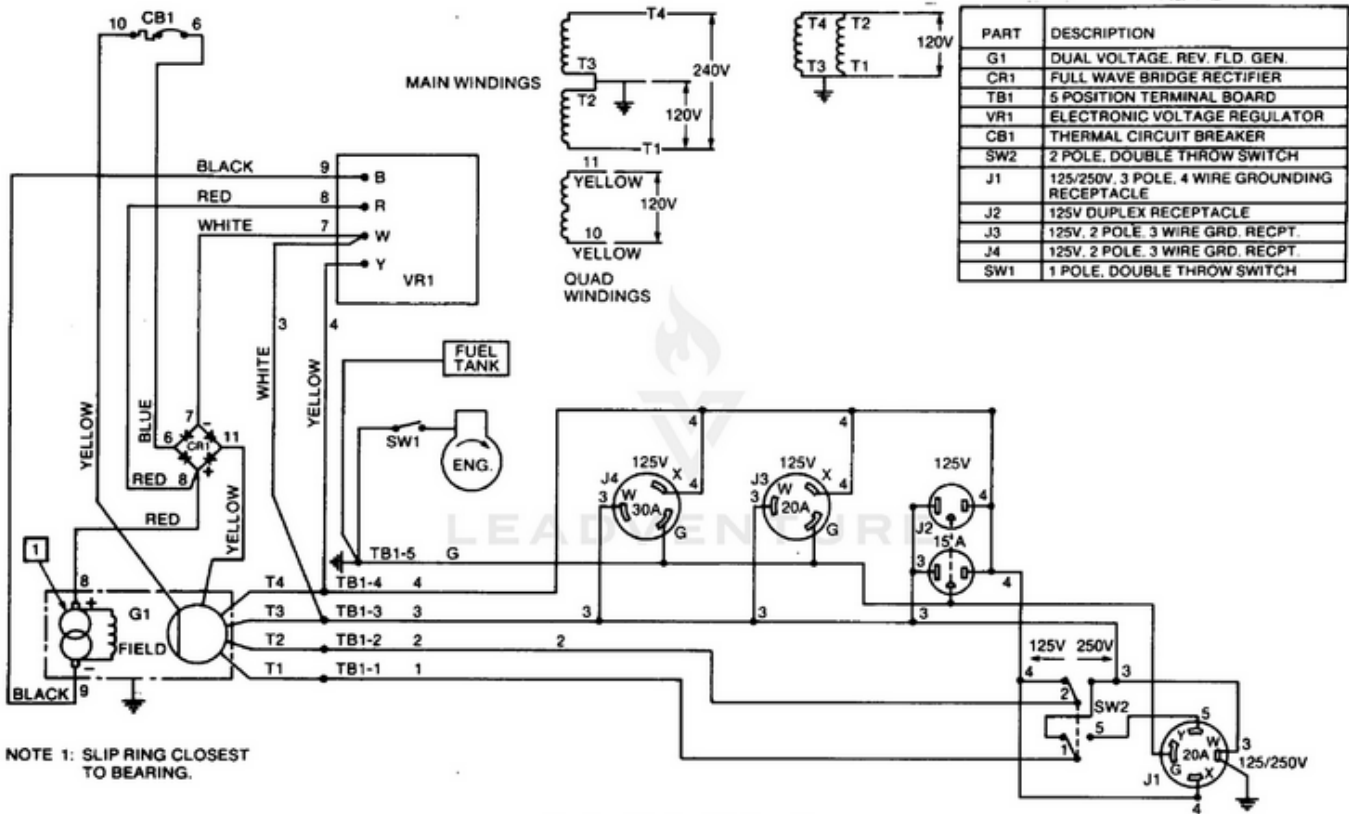

Ref #	Part #	Description	Qty	Context Note
1	80288	SCREW Cap hex hd 5/16-18 x 1 3/4	2	
2	81162	NUT-Hex 5/16-18	10	
3	83030	WASHER-Lock	2	
4	493481	AIR DEFLECTOR	1	
5	84110	WASHER-Flat #10	1	
6	46044A	SCREW Mach Rd. Hd. 10-24 x 1 1/2	1	
7	84032	WASHER-Flat	2	
8	49392	SPACER	1	
9	A49169S	ENGINE	1	
11	83081	WASHER-Int. Lock 5/16	10	
12	49265	SUPPORT-Engine	1	
13	A49399	GROUND STRAP	1	
14	49367	VIBRATION ISOLATOR	4	
15	48944	SUPPORT-Generator	1	
16	83033	WASHER-Lock Int.	4	
17	82206	SCREW- Thread forming 5/16-18 x 1	2	
18	A493211	ROLL CAGE	1	
19	49412	PIN-Cotter	4	
20	A49306	FUEL LINE ASSEMBLY	1	
21	49005	FUEL VALVE	1	
22	49647	DECAL-I.D.	1	
23	489311	FUEL TANK	1	
24	49179	FUEL CAP	1	
25	49351	GROMMET-Isolator	4	
26	84006	WASHER-Flat	8	
27	49329	PIN-Clevis	4	
28	A49304	MUFFLER BRACKET KIT	1	
29	80044	SCREW-1/4-20 x 1/2	7	
30	83009	WASHER-Lock 1/4	12	
31	49372	MUFFLER	1	
32	49370	GASKET-Muffler	1	
33	49419	SHIELD-Muffler	1	
34	82302	SCREW Cap Hex Hd. 1/4-20 x 5/8	2	
35	82279	SCREW Tap pan hd. #8-18 x 3/8	1	
54	49421	SHIELD-Exhaust	1	
55	49445	PREFILTER	1	
56	49446	FILTER	1	
57	49355	ARM- Throttle	1	
58	A43008	ELECTROMAGNET	1	
59	49598	DECAL- Caution	1	
60	810652	NUT- Hex 1/4-28	2	

176RI42A Heavy-Duty Generator UT-03631-A - Wiring Diagram

Rendered by LeadVenture, Inc.