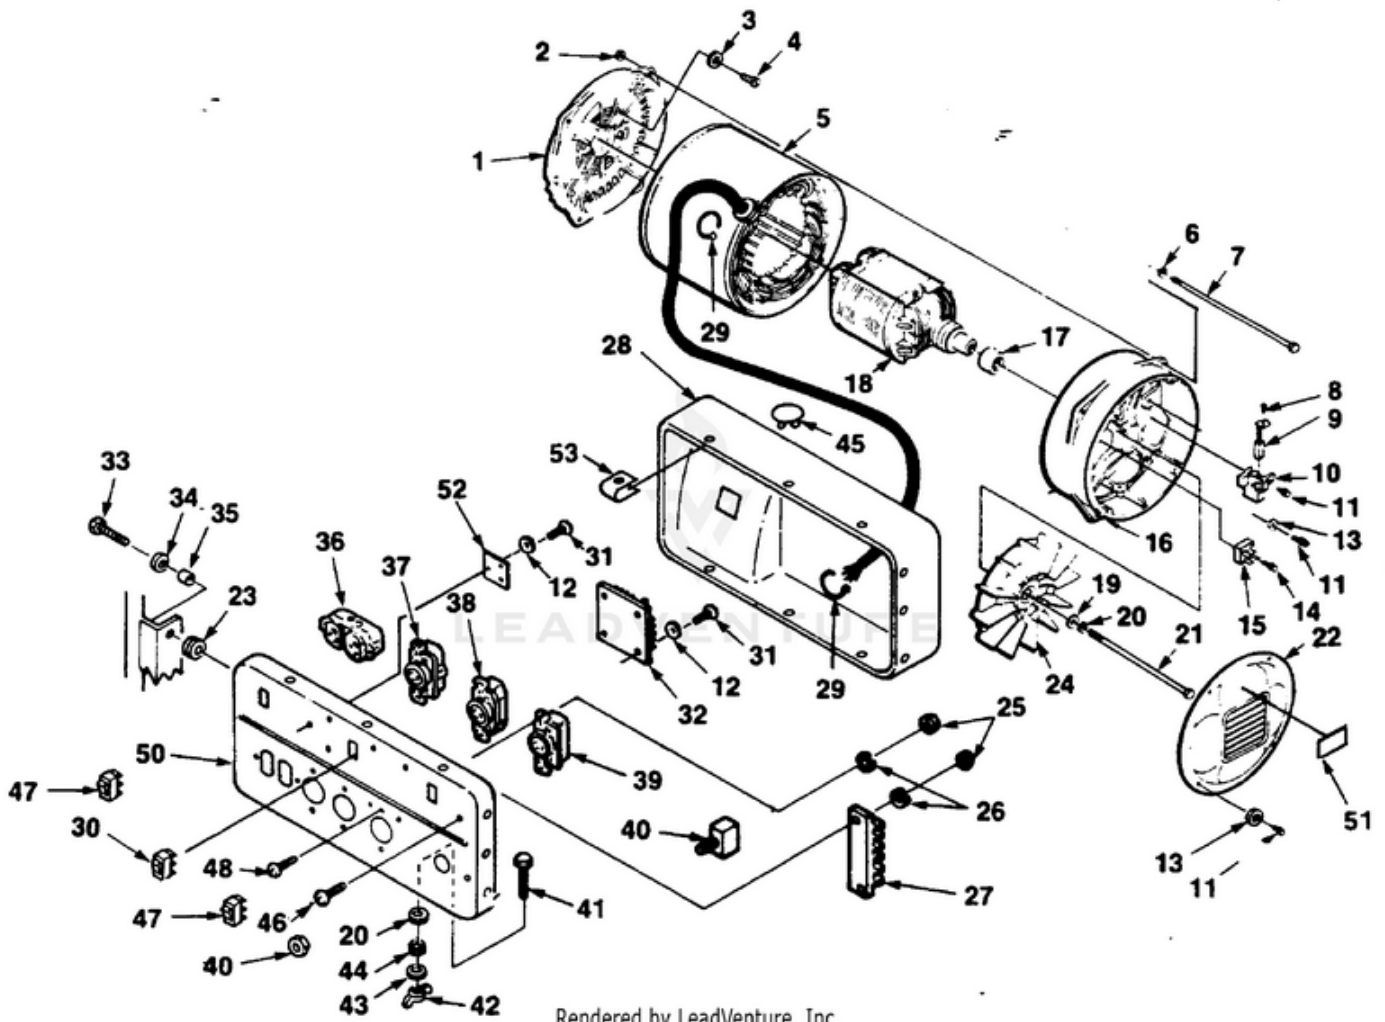

176RI42A Heavy-Duty Generator UT-03631-A - Generator & Control Box

Ref #	Part #	Description	Qty	Context Note
1	5375225	END BELL	1	
2	81053	NUT-Hex 1/4-20	4	
3	83117	WASHER-Lock	4	
4	80187	SCREW-Hex hd 3/8-16 x 7/8	4	
5	A49124S	STATOR SHELL	1	
6	83070	WASHER-Lock Int. 1/4	4	
7	49171	BOLT-Stator	4	
8	80260	SCREW Mach. pan. hd. 8-32 x 3/8	2	
9	53762	BRUSH	2	
10	53760	BRUSH HOLDER	1	
11	82474	SCREW- Thd rolling	7	
12	84025	WASHER #8	4	
13	83022	WASHER #8	9	
14	82205	SCREW-Hex tap. 8-32 x 3/4	1	
15	53818	RECTIFIER	1	
16	537592	BRUSH HEAD	1	
17	53819	BEARING	1	
18	A49095S	ROTOR	1	
19	84058	WASHER-Flat 5/16	1	
20	83002	WASHER-Lock 5/16	2	
21	49172	BOLT-Rotor	1	
22	513941	BRUSH HEAD COVER	1	
23	49351	GROMMET	4	
24	A53769	FAN	1	
25	81009	NUT-Hex 8-32	10	
26	83060	WASHER-Lock #8	10	
27	42366	BLOCK-Terminal	1	
28	A49271	PANEL COVER	1	
29	46840	CABLE-Tie	4	
30	49569	SWITCH (DPDT)	1	
31	80577	SCREW-Pan hd. #8-32 x 1/2	4	
32	A48999B	VOLTAGE REGULATOR	1	
33	82322	SCREW-Pan Hd 1/4-20 x 3/4	4	
34	84006	WASHER-Flat	4	
35	49350	SLEEVE	4	
36	50991	RECEPTACLE	1	
37	48978	RECEPTACLE	1	
38	42601	RECEPTACLE	1	
39	46508	RECEPTACLE	1	
40	48952	CIRCUIT BREAKER	1	
41	80086	SCREW-Hex hd. 5/16-18 x 1/8	1	
42	81015	WING NUT- 5/16-18	1	
43	83081	WASHER-Lock 5/16	4	
44	81018	NUT-Hex 5/16-18	1	
45	49368	CLAMP-Cable	1	
46	80582	SCREW-Pan Hd 8-32 x 5/8	2	

Ref #	Part #	Description	Qty	Context Note
47	49299	SWITCH-Rocker	1	
48	80577	SCREW- 8-32	19	
49	47165	RING-Locking	1	
50	A49566	CONTROL PANEL	1	
51	49570	DECAL- Sch.	1	
52	A49654	IDLE- Control	1	
53	81227	NUT- Speed	8	
54	49613	DECAL- Warning	1	
	A49305	DECAL KIT	1	