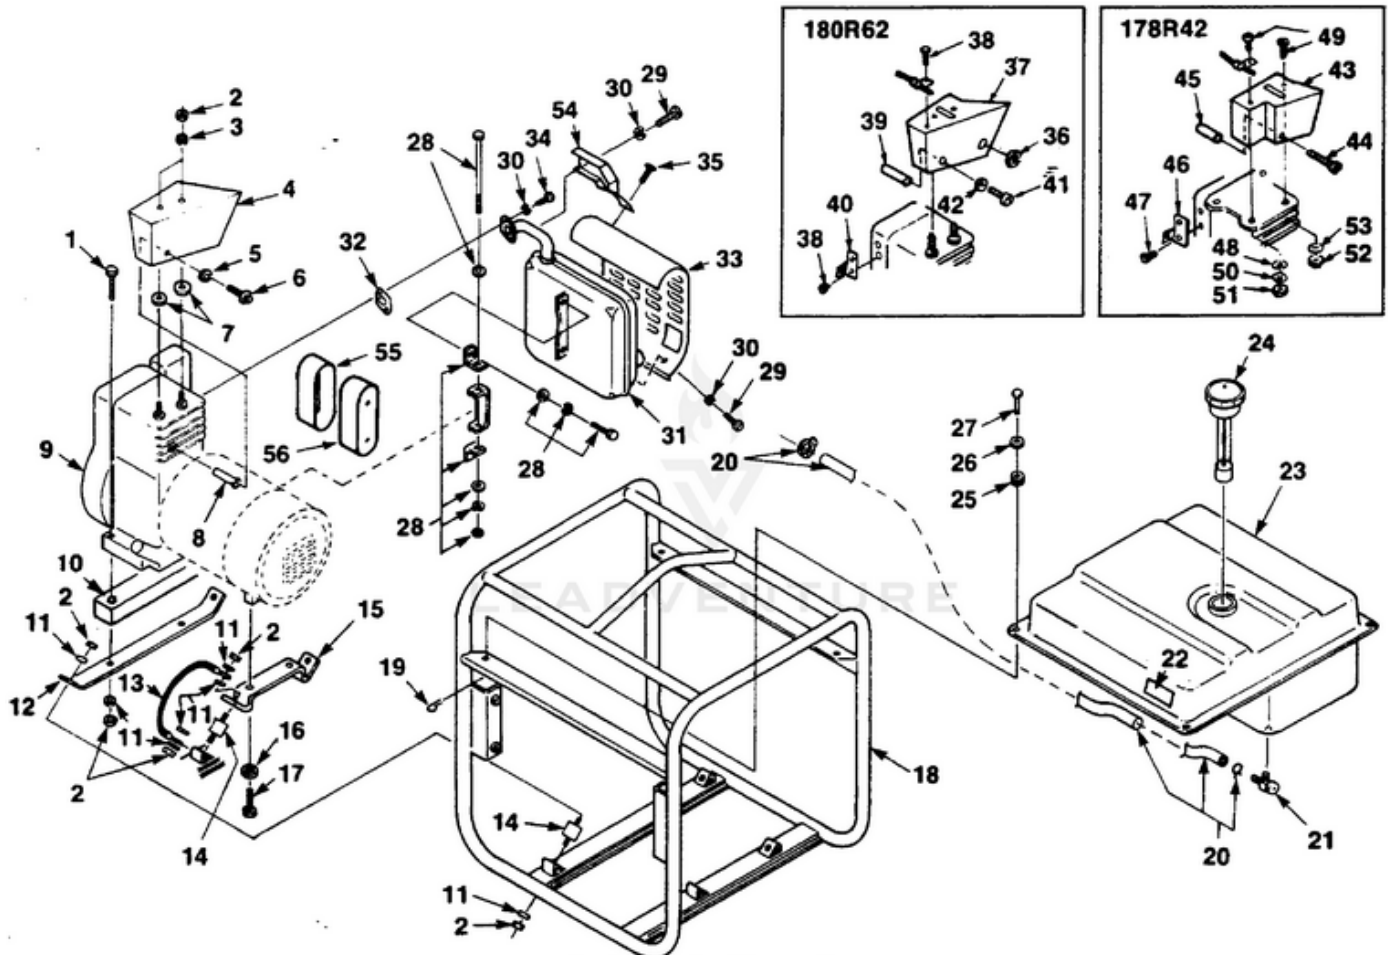

176R42 Heavy-Duty Generator UT-03624 - Tank, Muffler & Frame

Rendered by LeadVenture, Inc.

Ref #	Part #	Description	Qty	Context Note
1	80998	SCREW Hex hd. 5/16-18 x 2 1/2	2	
2	81162	NUT-Hex 5/16-18	8	
5	84110	WASHER-Flat #10	1	
6	46044	SCREW Mach Rd. Hd. 10-24 x 1 1/2	1	
7	84032	WASHER-Flat	2	
9	A49343S	ENGINE	1	
10	49349	SPACER	1	
11	83081	WASHER-Int. Lock 5/16	10	
12	49265	SUPPORT-Engine	1	
13	A49399	GROUND STRAP	1	
14	49367	VIBRATION ISOLATOR	4	
15	48944	SUPPORT-Generator	1	
16	83033	WASHER-Lock Int.	4	
17	82206	SCREW- Thread Forming	2	
18	A493211	ROLL CAGE	1	
19	49412	PIN-Cotter	4	
20	A49306	FUEL LINE ASSEMBLY	1	Cut fuel line to the desired length
21	49005	FUEL VALVE	1	
22	49385	DECAL-I.D.	1	
23	489311	FUEL TANK	1	
24	49179	FUEL CAP	1	
25	49351	GROMMET-Isolator	8	
26	84006	WASHER-Flat	8	
27	49329	PIN-Clevis	4	
43	493151	DEFLECTOR-Air	1	
44	88159	SCREW-Hex hd	1	
45	49262	SPACER	1	
46	49369	BRACKET-Lite	1	
47	82279	SCREW #8-18 x 3/8	2	
48	84020	WASHER-Flat- 1/4	1	
49	82496	SCREW-Cap hex 1/4-20 x 1"	1	
50	83009	WASHER-Lock 1/4"	1	
51	81267	NUT-Hex 1/4-20	1	
52	81162	NUT-Hex 5/16-18	1	
53	83030	WASHER	1