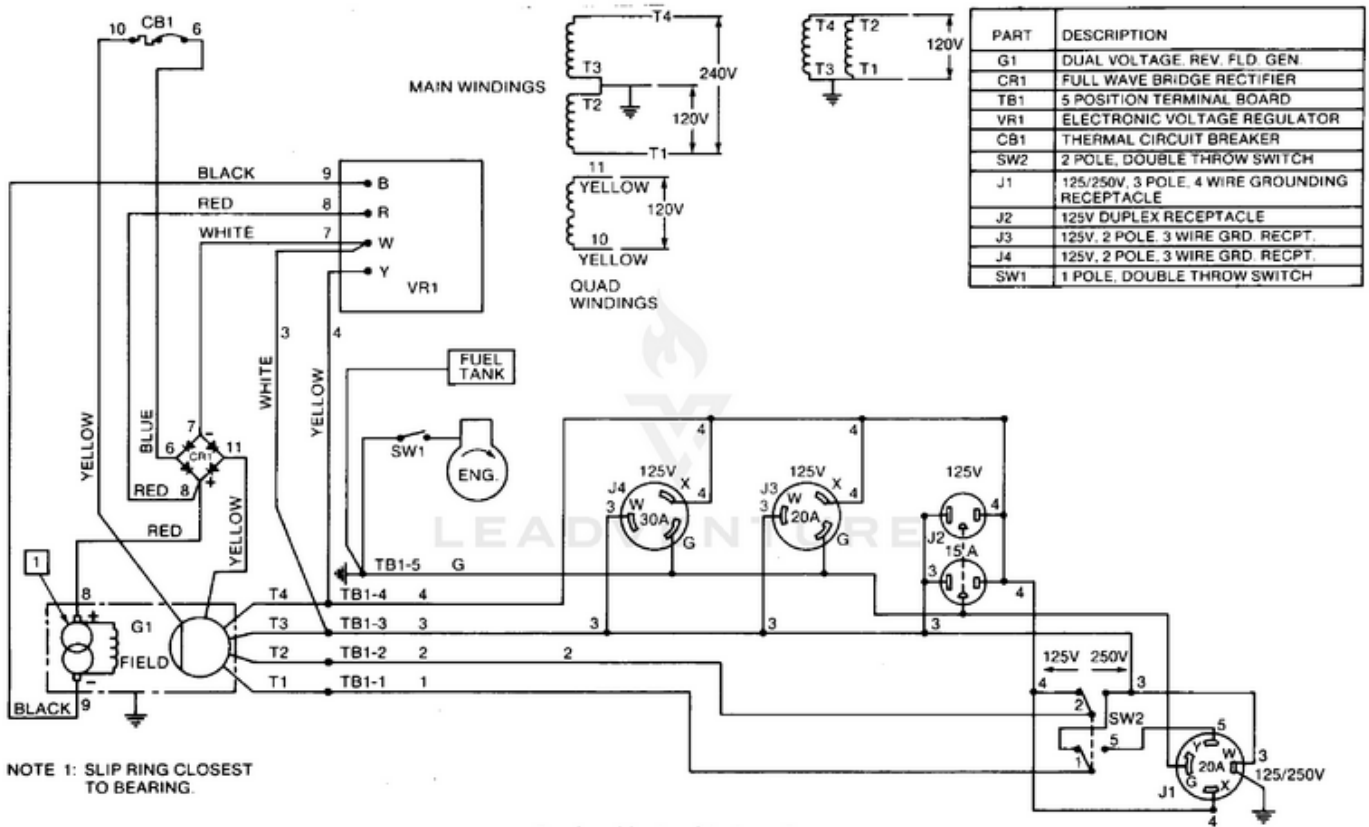

Ref #	Part #	Description	Qty	Context Note
1	80998	SCREW Hex hd. 5/16-18 x 2 1/2	2	
2	81162	NUT-Hex 5/16-18	8	
5	84110	WASHER-Flat #10	1	
6	46044	SCREW Mach Rd. Hd. 10-24 x 1 1/2	1	
7	84032	WASHER-Flat	2	
9	A49343S	ENGINE	1	
10	49349	SPACER	1	
11	83081	WASHER-Int. Lock 5/16	10	
12	49265	SUPPORT-Engine	1	
13	A49399	GROUND STRAP	1	
14	49367	VIBRATION ISOLATOR	4	
15	48944	SUPPORT-Generator	1	
16	83033	WASHER-Lock Int.	4	
17	82206	SCREW- Thread Forming	2	
18	A493211	ROLL CAGE	1	
19	49412	PIN-Cotter	4	
20	A49306	FUEL LINE ASSEMBLY	1	Cut fuel line to the desired length
21	49005	FUEL VALVE	1	
22	49385	DECAL-I.D.	1	
23	489311	FUEL TANK	1	
24	49179	FUEL CAP	1	
25	49351	GROMMET-Isolator	8	
26	84006	WASHER-Flat	8	
27	49329	PIN-Clevis	4	
43	493151	DEFLECTOR-Air	1	
44	88159	SCREW-Hex hd	1	
45	49262	SPACER	1	
46	49369	BRACKET-Lite	1	
47	82279	SCREW #8-18 x 3/8	2	
48	84020	WASHER-Flat- 1/4	1	
49	82496	SCREW-Cap hex 1/4-20 x 1"	1	
50	83009	WASHER-Lock 1/4"	1	
51	81267	NUT-Hex 1/4-20	1	
52	81162	NUT-Hex 5/16-18	1	
53	83030	WASHER	1	

176R42 Heavy-Duty Generator UT-03624 - Wiring Diagram

Rendered by LeadVenture, Inc.