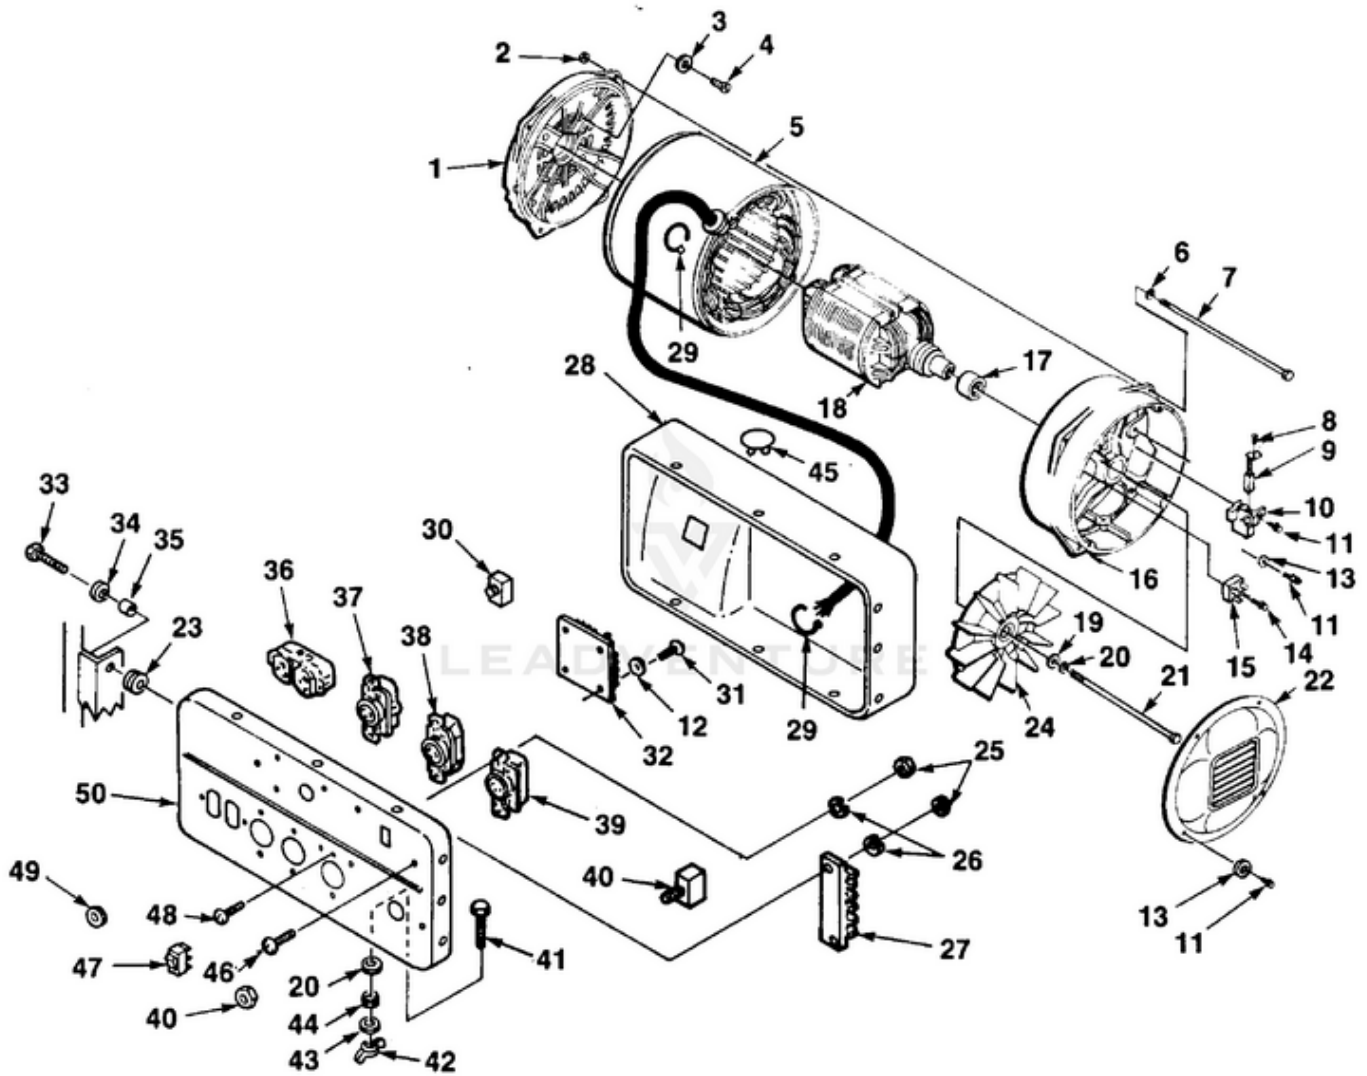

176R42 Heavy-Duty Generator UT-03624 - Generator & Control Box

Rendered by LeadVenture, Inc.

Ref #	Part #	Description	Qty	Context Note
1	5375225	END BELL	1	
2	81053	NUT-Hex 1/4-20	4	
3	83117	WASHER-Lock	4	
4	80187	SCREW-Hex hd 3/8-16 x 7/8	4	
5	A49330S	STATOR SHELL	1	
6	83070	WASHER-Lock Int. 1/4	4	
7	49171	BOLT-Stator	4	
8	80260	SCREW Mach. pan. hd. 8-32 x 3/8	2	
9	53762	BRUSH	2	
10	53760	BRUSH HOLDER	1	
11	82474	SCREW	7	
12	84025	WASHER #8	4	
13	83022	WASHER #8	9	
14	82205	SCREW-Hex tap. 8-32 x 3/4	1	
15	53818	RECTIFIER	1	
16	537592	BRUSH HEAD	1	
17	53819	BEARING	1	
18	A49095S	ROTOR	1	
19	84058	WASHER-Flat 5/16	1	
20	83002	WASHER-Lock 5/16	2	
21	49172	BOLT-Rotor	1	
22	513941	BRUSH HEAD COVER	1	
23	49351	GROMMET	4	
24	A53769	FAN	1	
25	81009	NUT-Hex 8-32	10	
26	83060	WASHER-Lock #8	10	
27	42366	BLOCK-Terminal	1	
28	A49271	PANEL COVER	1	
29	46840	CABLE-Tie	4	
30	49362	SWITCH (DPDT)	1	
31	80560	SCREW-Pan hd. #8-32 x 1/2	4	
32	A48999A	VOLTAGE REGULATOR	1	
33	82322	SCREW-Pan Hd 1/4-20 x 3/4	4	
34	84006	WASHER-Flat	4	
35	49350	SLEEVE	4	
36	50991	RECEPTACLE	1	
37	48978	RECEPTACLE	1	
38	42601	RECEPTACLE	1	
39	46508	RECEPTACLE	1	
40	48952	CIRCUIT BREAKER	1	
41	80086	SCREW-Hex hd. 5/16-18 x 1/8	1	
42	81015	WING NUT- 5/16-18	1	
43	83081	WASHER-Lock 5/16	4	

<b>Ref #</b>	<b>Part #</b>	<b>Description</b>	<b>Qty</b>	<b>Context Note</b>
44	81018	NUT-Hex 5/16-18	1	
45	49368	CLAMP-Cable	1	
46	80582	SCREW-Pan Hd 8-32 x 5/8	2	
47	49299	SWITCH-Rocker	1	
48	80577	SCREW- 8-32	19	
49	47165	RING-Locking	1	
50	A49269	CONTROL PANEL	1	
	A49305	DECAL KIT	1	