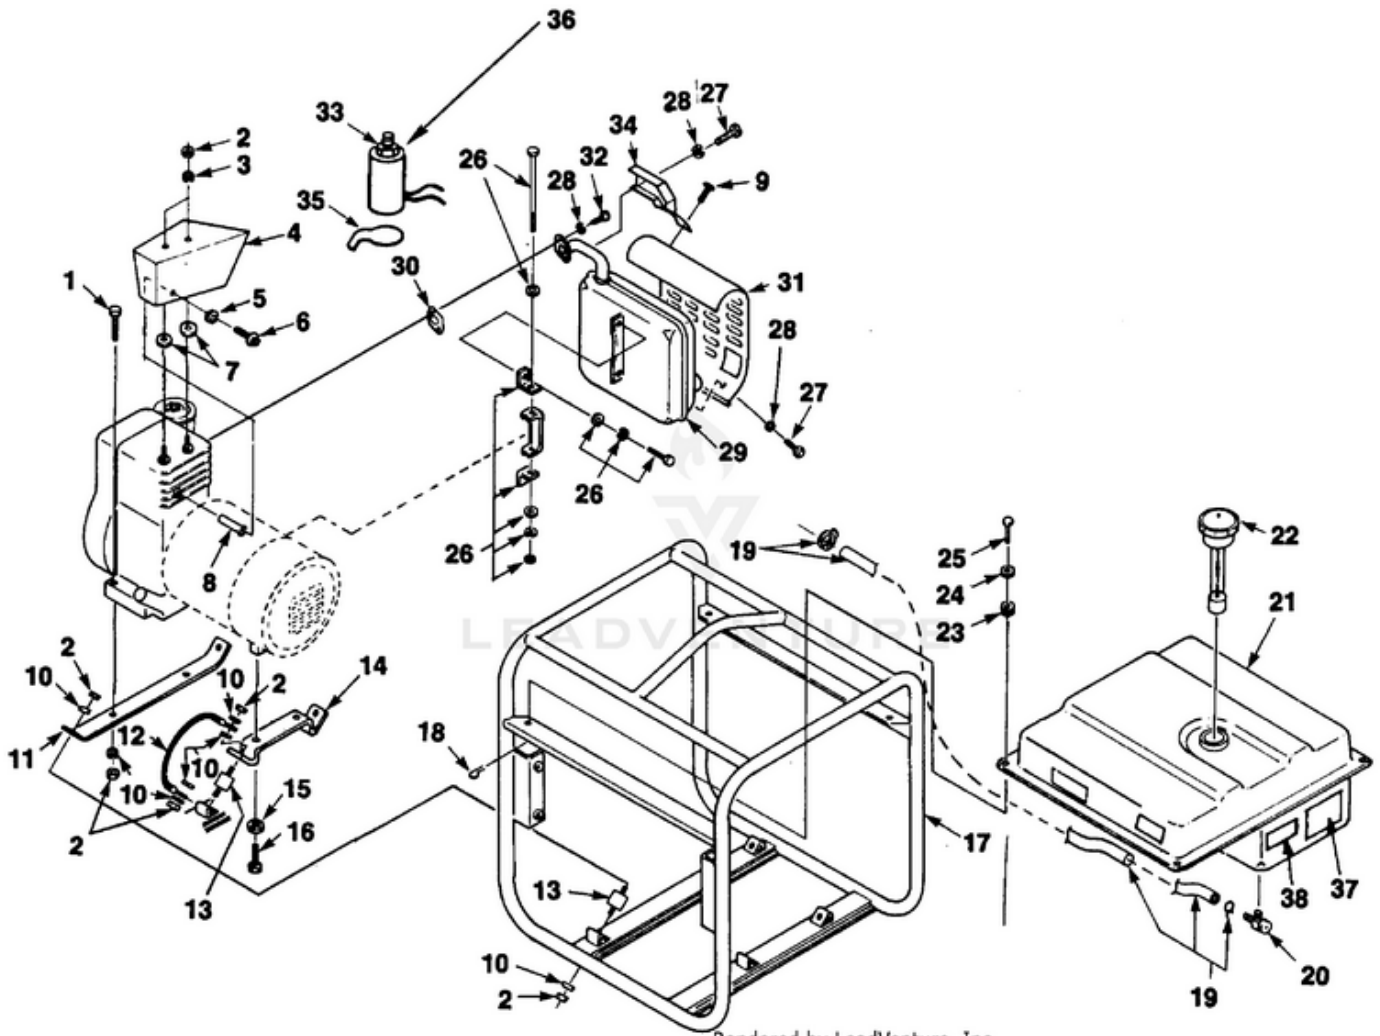

176BI40C Generator UT-03629-C - Muffler, Tank & Frame

Rendered by LeadVenture, Inc.

Ref #	Part #	Description	Qty	Context Note
1	80288	SCREW- Cap hex hd. (5/16-18 x 1 3/4")	2	
2	81162	NUT- Hex (5/16-18)	10	
3	83030	WASHER- Lock	2	
4	493481	AIR DEFLECTOR	1	
5	84110	WASHER- Flat (#10)	1	
6	46044A	SCREW- Mach. Rd. Hd. (10-24 x 1 1/2")	1	
7	84032	WASHER- Flat	2	
8	49392	SPACER	1	
9	82279	SCREW	2	
10	83081	WASHER- Int.Lock (5/16)	10	
11	49265	SUPPORT- Generator	1	
12	A49399	GROUND STRAP	1	
13	49367	VIBRATION ISOLATOR	4	
14	48944	SUPPORT- Generator	1	
15	83081	WASHER- Lock/Int.	4	
16	82206	SCREW- Thd. forming (5/16-18 x 1")	2	
17	A493211A	ROLL CAGE	1	
18	49412	PIN- Cotter	4	
19	A49306	FUEL LINE ASSEMBLY	1	
20	49005	FUEL VALVE	1	
21	489311	FUEL TANK	1	
22	49179	FUEL CAP	1	
23	49351	GROMMET- Isolator	4	
24	84006	WASHER- Flat	8	
25	49329	PIN- Clevis	4	
26	A49304	MUFFLER BRACKET KIT	1	
27	80044	SCREW (1/4-20 x 1/2")	7	
28	83009	WASHER- Lock (1/4")	12	
29	49372	MUFFLER	1	
30	49370	GASKET- Muffler	1	
31	49419	SHIELD- Muffler	1	
32	82302	SCREW- Cap hex hd. (1/4-20 x 5/8")	2	
33	810652	NUT- Hex (1/4-28)	2	
34	49421	SHIELD- Exhaust	1	
35	49355	ARM- Throttle	1	
36	A49449	ELECTROMAGNET	1	
37	49598	DECAL- Caution	1	
38	49340A	DECAL- Fuel valve	1