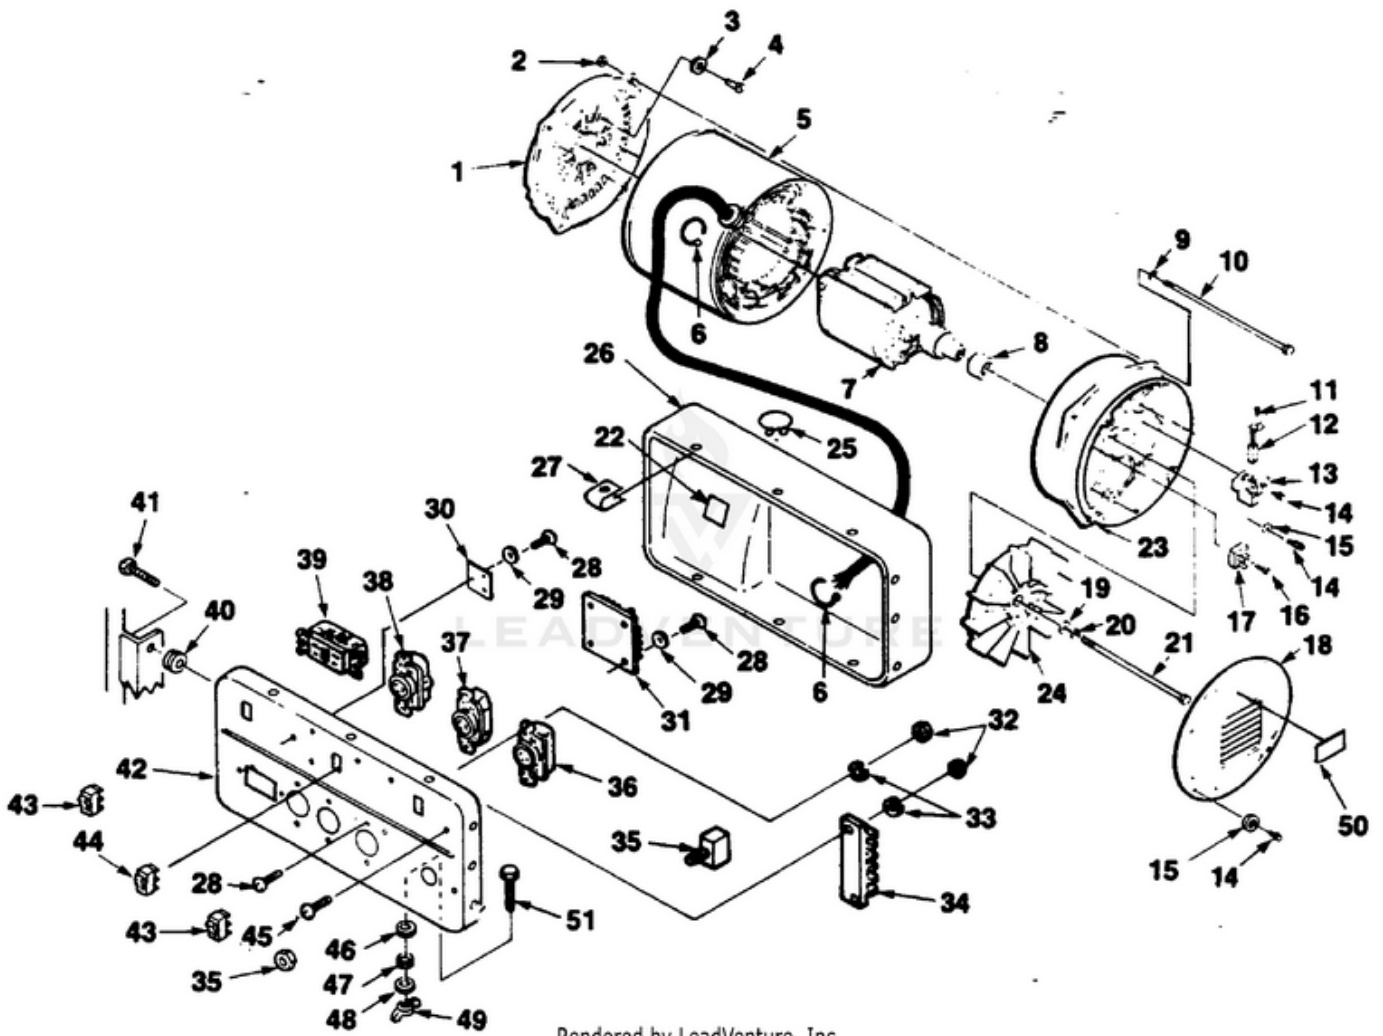

176BI40C Generator UT-03629-C - Generator & Control Box

Ref #	Part #	Description	Qty	Context	Note
1	5375225	END BELL	1		
2	81053	NUT- Hex (1/4-20)	4		
3	83117	WASHER- Lock (Int./Ext.)	4		
4	80187	SCREW- Cap hex hd. (3/8-16 x 7/8")	4		
5	A49330S	STATOR (w/grommet) (178VI52 Only)	1		
	A49128S	STATOR (w/grommet) (176BI40-C Only)	1		
6	46840	TIE- Cable	5		
7	A49095S	ROTOR (178VI52 Only)	1		
	A49089S	ROTOR (176BI40-C Only)	1		
8	53819	BEARING- Roller	1		
9	83070	WASHER- Lock	4		
10	4885304	BOLT- Stator	4		
11	80260	SCREW- (8-32 x 3/8")	2		
12	53762	BRUSH	2		
13	53760	BRUSH HOLDER	1		
14	82474	SCREW- Thd. rolling (8-32 x 1/2")	3		
15	83022	WASHER- Lock	5		
16	82205	SCREW- (8-32 x 3/4")	1		
17	53818	RECTIFIER	1		
18	513941	BRUSH HEAD COVER	1		
19	84058	WASHER- Flat	1		
20	83002	WASHER- Lock (5/16")	1		
21	4885209	BOLT- Rotor	1		
22	00021	DECAL- Schematic	1		
23	537592	BRUSH HEAD	1		
24	A53769	FAN- Generator	1		
25	49368	CLAMP- Cable	1		
26	A49271	COVER- Panel	1		
27	81227	NUT- Speed	8		
28	80577	SCREW- (8-32 x 3/8")	15		
29	84025	WASHER- Flat (#8)	4		
30	A49654	IDLE CONTROL	1		
31	A48999D	VOLTAGE REGULATOR	1		
32	81009	NUT- Hex (8-32)	10		
33	83060	WASHER- Lock (#8)	10		
34	42366	TERMINAL BLOCK	1		
35	48952	BREAKER- Circuit	1		
36	46508	RECEPTACLE- (L14-20R)	1		
37	42601	RECEPTACLE- (L5-30R)	1		
38	48978	RECEPTACLE- (L5-20R)	1		
39	04058	RECEPTACLE- GFCI (5-15R)	1		
40	49351	GROMMET- Isolator	4		
41	49748	SCREW- Shoulder	4		
42	A04062	PANEL- Control	1		
43	49299	SWITCH- Rocker	2		

<b>Ref #</b>	<b>Part #</b>	<b>Description</b>	<b>Qty</b>	<b>Context Note</b>
44	49569	SWITCH- DPDT	1	
45	80582	SCREW (8-32 x 5/8")	2	
46	83002	WASHER- Lock (5/16")	1	
47	81018	NUT- Hex (5/16-18)	1	
48	83081	WASHER- Lock (Int.)	1	
49	81015	NUT- Wing	1	
50	49613	DECAL- Warning	1	
51	80085	SCREW	1	
	49318	FUSE- Idle control (Not Shown)	1	