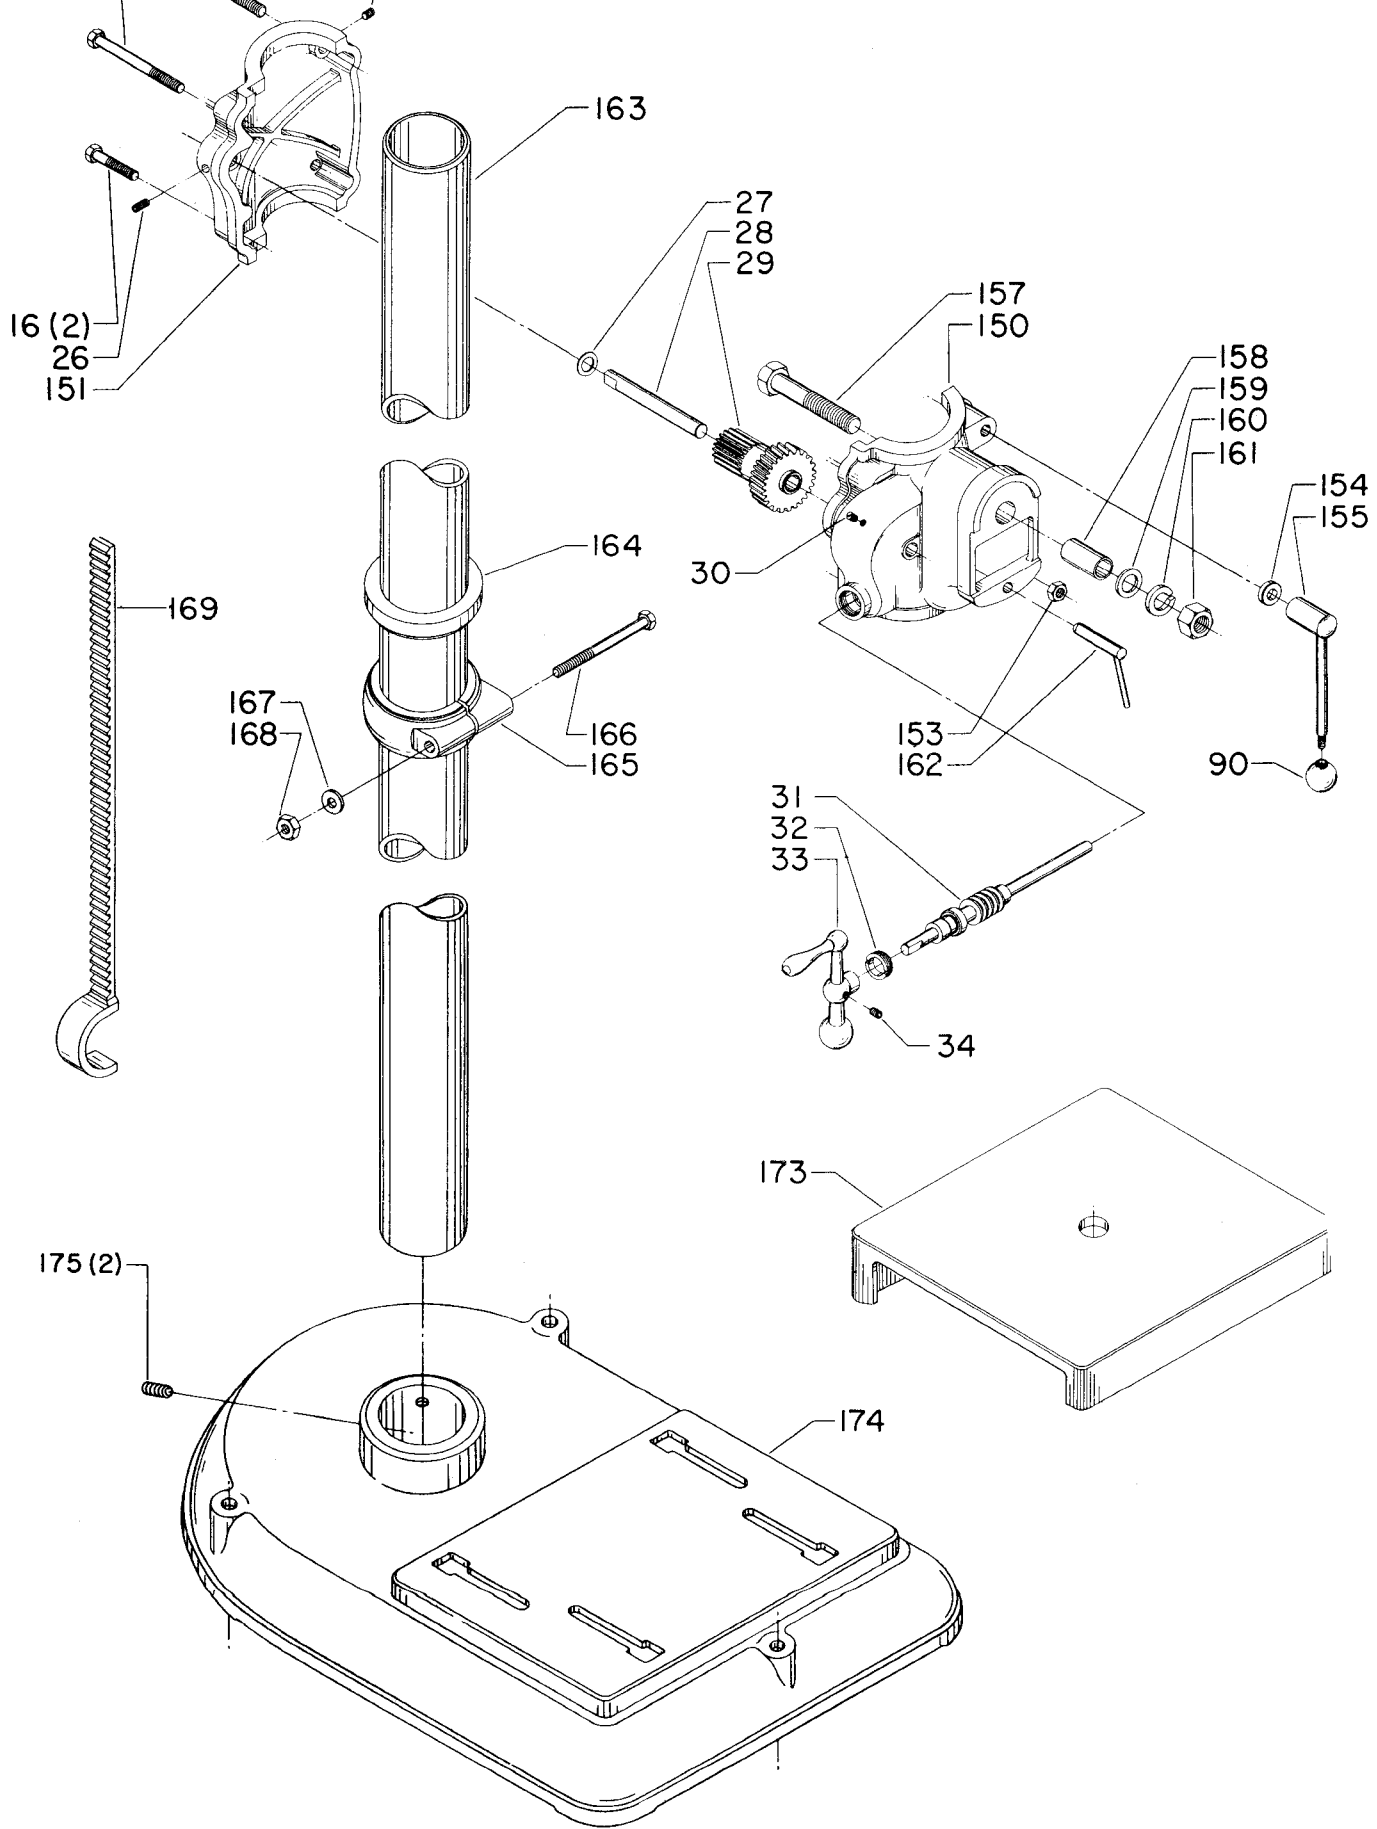

Parts List for 17-634 Type 1

Item Number	Part Number	Description	Qty Required
1	902010101300S	HEX NUT	6
2	904010101620S	WASHER	6
3	902030002951	SPEED NUT	4
4	1200037	MOTOR PLATE ASSY	1
5	000000-00	No Longer Available	1
6	904150117105	RING	2
7	901110200834S	CARRIAGE BOLT	4
8	902010201226S	NUT	2
9	904030201674	LOCKWASHER	2
11	904100213834	Use 426-03-388-0001	2
12	491950-00	SET SCREW	2
13	402070715003	PIN	2
16	000000-00	No Longer Available	2
17	901010600633	CAP SCREW	1
18	901010603114	CAP SCREW	2
19	902010105437	HEX NUT	1
20	000000-00	No Longer Available	1
21	902010201270	NUT	1
23	902040101403	WING NUT	1
24	402070715001	PIN	1
25	000000-00	No Longer Available	1
26	901041900207S	SET SCREW	1
27	904070105575	WASHER	1
28	000000-00	No Longer Available	1
29	402070515002	COMPOUND GEAR	1
31	402054065008	WORM SHAFT	1
32	000000-00	No Longer Available	1

Parts List for 17-634 Type 1

Item Number	Part Number	Description	Qty Required
33	930059914787	BALL CRANK	1
34	901041500206	SET SCREW	1
35	901020100912	MACHINE SCREW	1
43	904010101610S	STEEL WASHER	1
44	000000-00	No Longer Available	1
45	000000-00	No Longer Available	1
46	000000-00	No Longer Available	1
47	000000-00	No Longer Available	1
48	901041500246	SET SCREW	1
50	000000-00	No Longer Available	1
52	000000-00	No Longer Available	1
54	901020500732	MACHINE SCREW	1
58	902010201227S	HEX JAM NUT	1
59	000000-00	No Longer Available	1
60	000000-00	No Longer Available	1
63	000000-00	No Longer Available	1
64	000000-00	No Longer Available	1
65	000000-00	No Longer Available	1
67	000000-00	No Longer Available	1
68	961010107473	PLUG	1
69	960030102413	LUBE PLATE	1
70	000000-00	No Longer Available	1
70	41-825	HS PULY-7/8B-5ST	1
71	901041500206	SET SCREW	1
72	49-051	V BELT-REPLACES 501	1
72	49-025	SLO-SP VBLT 541/8	1
74	901202416107	HEX HD SCR	3