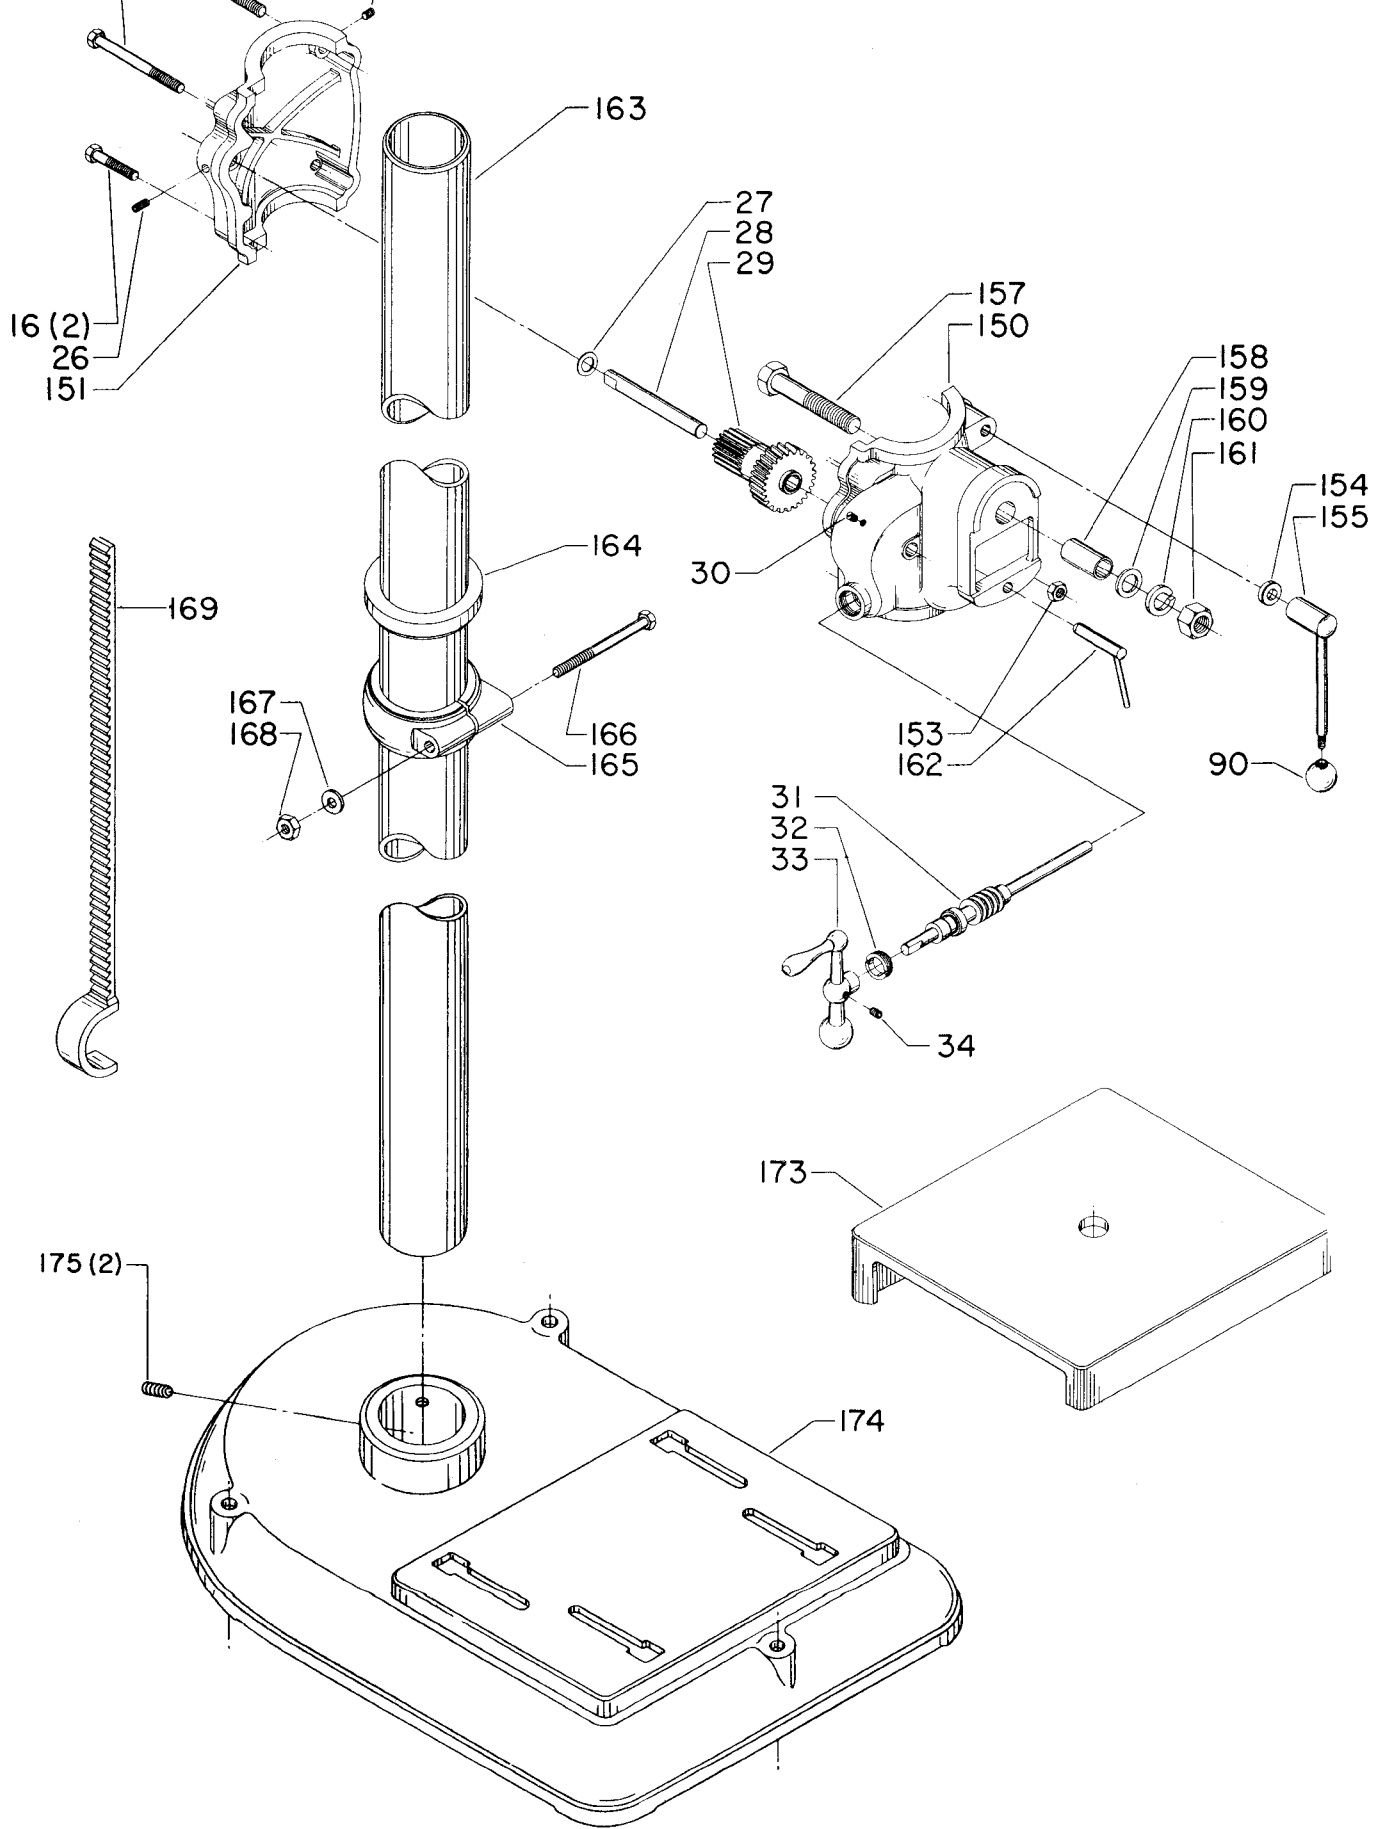

Parts List for 17-633 Type 1

Item Number	Part Number	Description	Qty Required
1	902010101300S	HEX NUT	6
2	904010101620S	WASHER	6
3	902030002951	SPEED NUT	4
4	1200037	MOTOR PLATE ASSY	1
5	000000-00	No Longer Available	1
6	904150117105	RING	2
7	901110200834S	CARRIAGE BOLT	4
8	902010201226S	NUT	2
9	904030201674	LOCKWASHER	2
11	904100213834	Use 426-03-388-0001	2
12	491950-00	SET SCREW	2
13	402070715003	PIN	2
16	000000-00	No Longer Available	2
17	901010600633	CAP SCREW	1
18	901010603114	CAP SCREW	2
19	902010105437	HEX NUT	1
20	000000-00	No Longer Available	1
21	902010201270	NUT	1
23	902040101403	WING NUT	1
24	402070715001	PIN	1
25	000000-00	No Longer Available	1
26	901041900207S	SET SCREW	1
27	904070105575	WASHER	1
28	000000-00	No Longer Available	1
29	402070515002	COMPOUND GEAR	1
31	402054065008	WORM SHAFT	1
32	000000-00	No Longer Available	1

Parts List for 17-633 Type 1

Item Number	Part Number	Description	Qty Required
33	930059914787	BALL CRANK	1
34	901041500206	SET SCREW	1
35	901020100912	MACHINE SCREW	1
43	904010101610S	STEEL WASHER	1
44	000000-00	No Longer Available	1
45	000000-00	No Longer Available	1
46	000000-00	No Longer Available	1
47	000000-00	No Longer Available	1
48	901041500246	SET SCREW	1
50	000000-00	No Longer Available	1
52	000000-00	No Longer Available	1
54	901020500732	MACHINE SCREW	1
58	902010201227S	HEX JAM NUT	1
59	000000-00	No Longer Available	1
60	000000-00	No Longer Available	1
63	000000-00	No Longer Available	1
64	000000-00	No Longer Available	1
65	000000-00	No Longer Available	1
67	000000-00	No Longer Available	1
68	961010107473	PLUG	1
69	960030102413	LUBE PLATE	1
70	000000-00	No Longer Available	1
70	41-825	HS PULY-7/8B-5ST	1
71	901041500206	SET SCREW	1
72	49-051	V BELT-REPLACES 501	1
72	49-025	SLO-SP VBLT 541/8	1
74	901202416107	HEX HD SCR	3